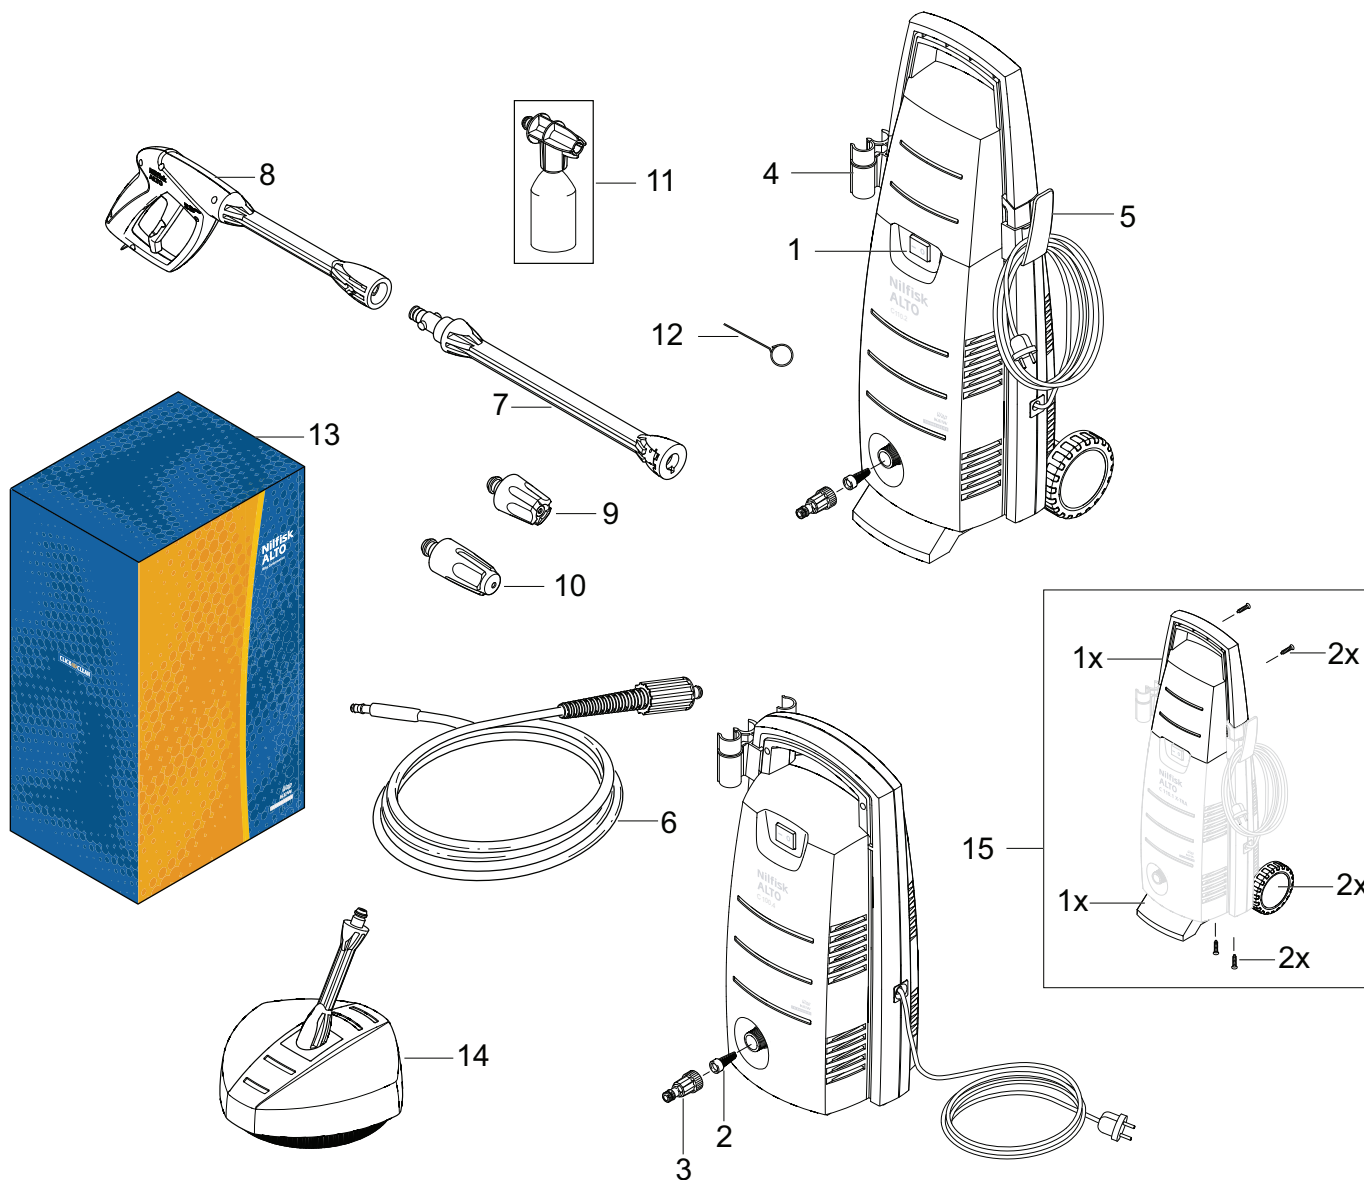

### Nilfisk-ALTO C 110.2 X-TRA

**Nilfisk  
ALTO**

*Why Compromise*

Nilfisk-ALTO 2007.01.01

© Spare parts

*Wap*  
**KEW**

TECHNOLOGIES

Pos.	No.	Description	Comment Bemerkung Remarque Bemærkning	Rec. part	C 100.4	C 110.2	C 110.2 X4RA
1	126486831	Start/stop switch compl.			1	1	1
2	6481094	Filter			1	1	1
3	1402809	Water inlet coupler			1	1	1
4	126486842	Lance holder			1	1	1
5	126486829	Cable holder			1	1	1
6	126481137	High pressure hose 5m			1	1	1
7	126481145	Click & Clean pressure lance G2			1	1	1
8	126481144	Spray gun with lock G2			1	1	1
9	126481114	Click & Clean Tornado <sup>®</sup> nozzle yellow			1	1	1
10	126481123	Click & Clean Powerspeed <sup>®</sup> nozzle light green			1	1	1
11	6411132	Foam Sprayer & Bottle			1	1	1
12	6401654	Cleaning needle			1	1	1
13	126481150	Boxes 10 pcs.	C100.4		1		
13	126481151	Boxes 10 pcs.	C110.2			1	
13	126481152	Boxes 10 pcs.	C110.2 X-TRA				1
14	126411158	Compact Patio Cleaner					
15	126486832	Accessory kit, handle & wheels	C100.4				