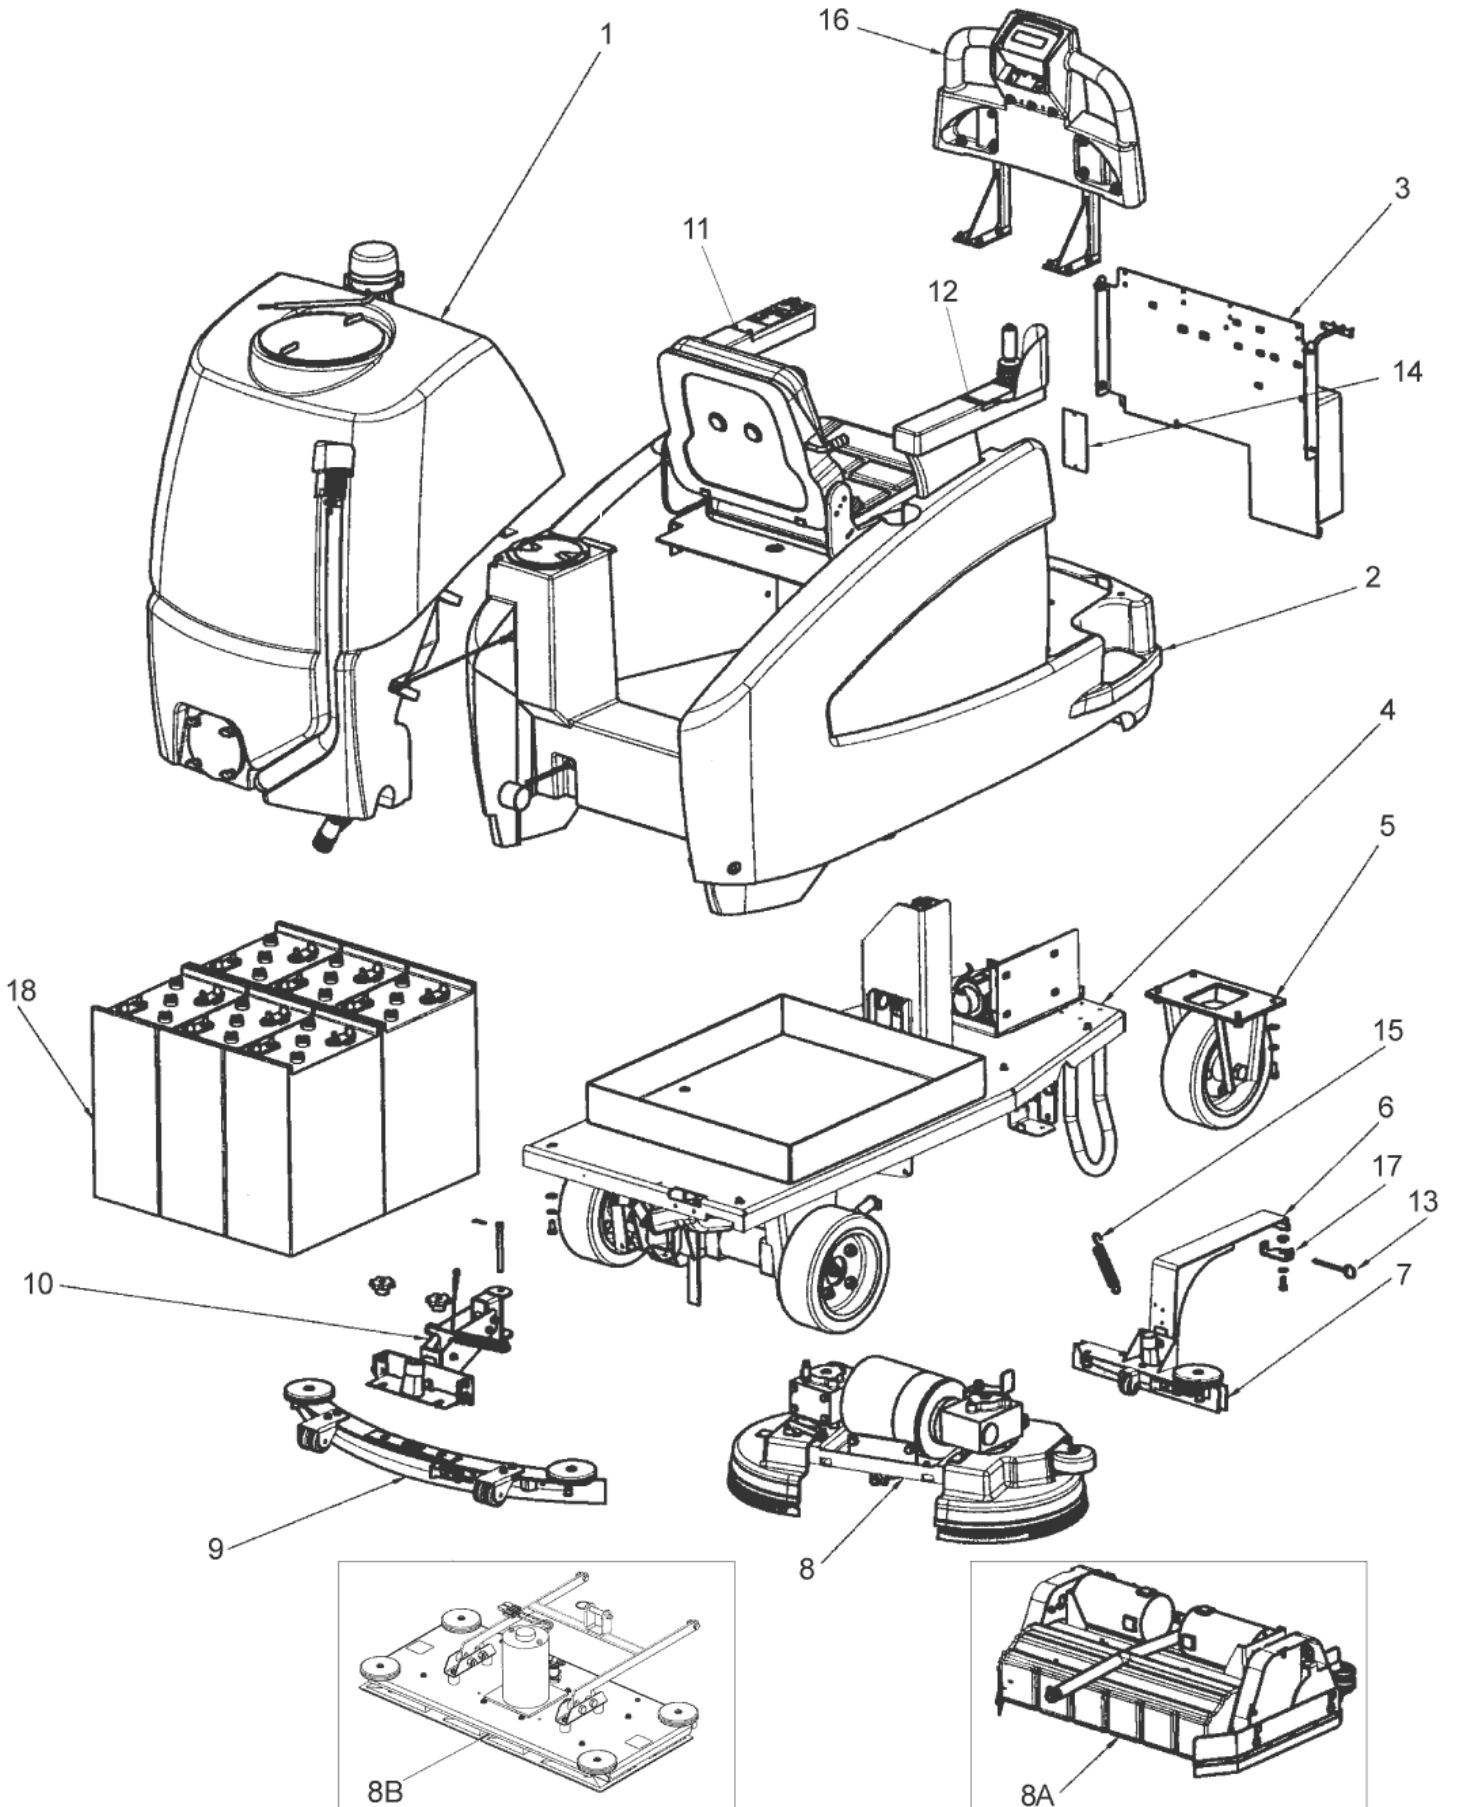

# Final assembly

SCRUBTEC R571, -C, 586, BOOST R - i drive

20-09-2011

StyMiste ID  
SCRUBTECR57102

4

Pos	Vare nr.	Ant	Beskrivelse	EAN
1		1	USE LINK Tank, Recovery	
2		1	USE LINK Tank, Solution	
3		1	USE LINK Electronical Panel Assembly	
4		1	USE LINK Main Frame Assembly	
5		1	USE LINK Wheel, Front Steering	
6		1	USE LINK Arm, Sec. Squeegee Lift	
7		1	USE LINK Squeegee Secondary	
9	10068L	1	SQUE ASM 39LINA TEX ENC 2426	5711143002
9	10129L	1	SQUE ASM 32IN LINA TEX	5711143002
10		1	USE LINK Squeegee Lift Assembly	
11		1	USE LINK Control Arm, Left	
12		1	USE LINK Control Arm, Right	
13	53491A	1	PIN, QUICK RELEASE	5711143044
14	71018A	1	PLATE WARNING	5711143071
15	818381	1	SPRING IDLER TEN TB16	5711143078
16		1	USE LINK Cover, Front Assembly	
17	60256A	1	SQUEEGEE PIVOT ARM	5711143055
8A		1	USE LINK Assembly, 28" Cyl. Brush head	
8B		1	USE LINK BOOST, Head Assembly	
NI	40882A	1	CABLE 200 AMP FUSIBLE	5711143023
NI	40895A	1	CABLE 24 POS BATTERY	5711143023
NI	40896A	1	CABLE 32 NEG BATTERY	5711143023
NI	41217A	1	KABELSÆT	5711143025
16a		1	USE LINK Cover, Front Assembly	