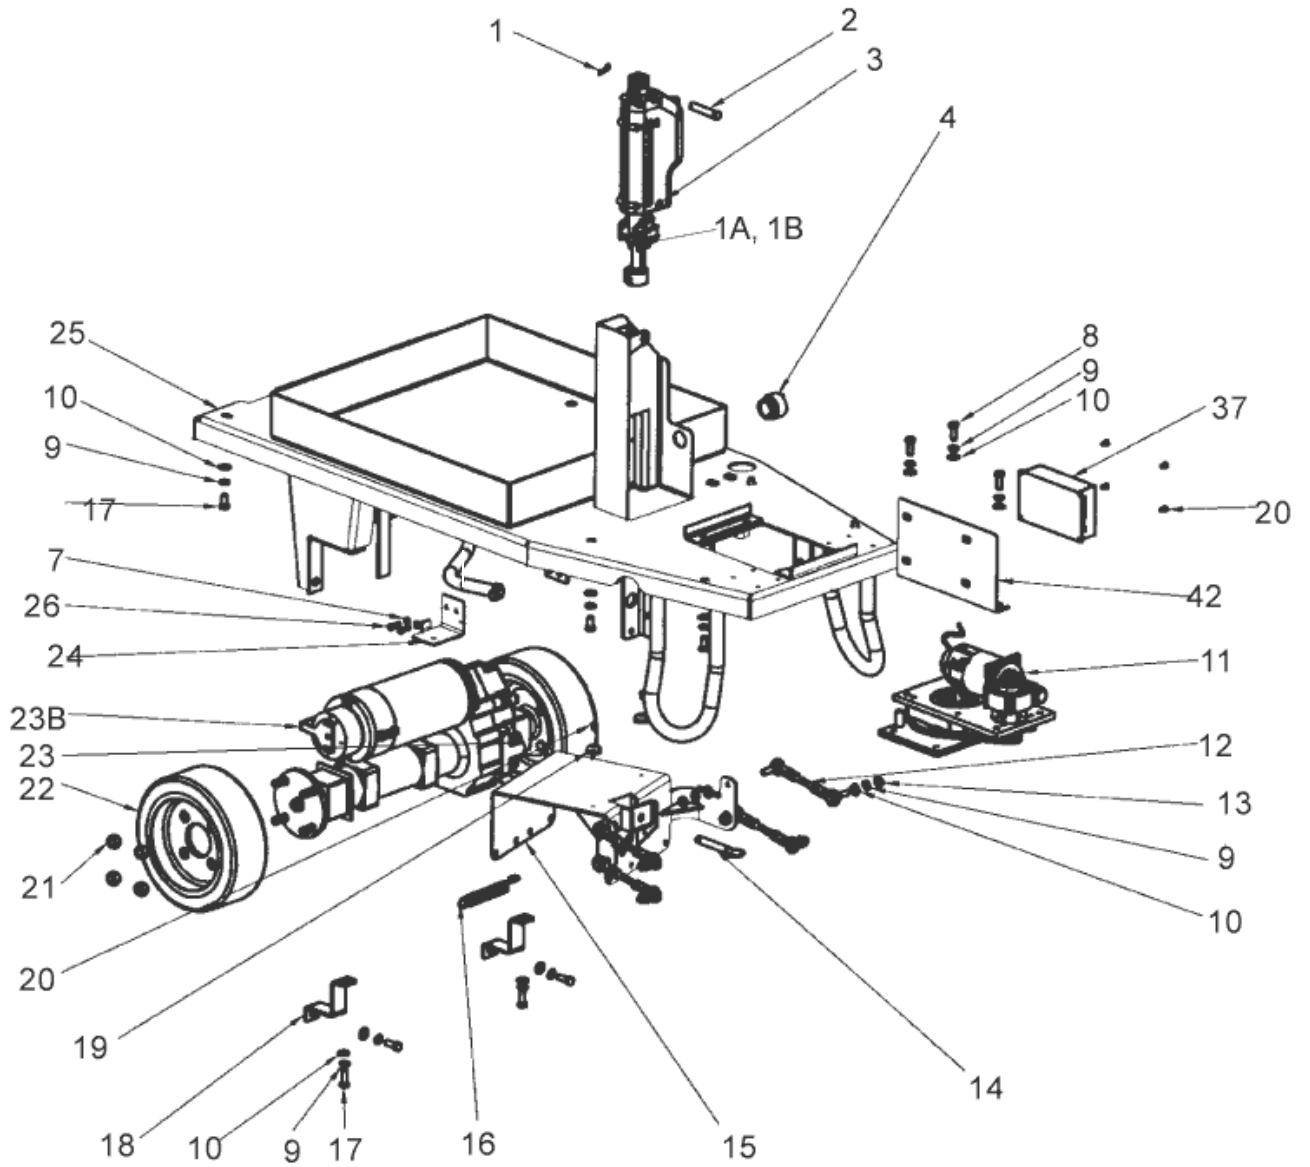

Main frame R 571 and 586

SCRUBTEC R571, -C, 586, BOOST R - i drive

20-09-2011

StyMiste ID
SCRUBTECR57104

5

Main frame R 571 and 586

SCRUBTEC R571, -C, 586, BOOST R - i drive

20-09-2011

StyMiste ID
SCRUBTECR57104

6

Pos	Vare nr.	Ant	Beskrivelse	EAN
1	766780	1	PIN HANDLE LOCK	5711143073
2	82501A	1	PIN,CLEVIS,3200 STD SII	5711143078
3	53386B	1	ACTUATOR F. BØRSTEHØVED	5711143043
4	40836A	1	HORN CE REVERSE ALARM	5711143023
5	61596A	1	STOP BRUSH HEAD	5711143059
6	85737A	6	SCREW,1/4-20 X 5/8 HEX HD SS	5711143081
7	980657	6	WASHER,LK 1/4 STD	5711143089
8	962288	7	SCREW 3/8 16 X 1.0 HX ST CAP	5711143086
9	170883	21	WASHER LK 3/8 REG PLTD	5711143007
10	980645	21	WASHER, 3/8 FLAT SAE	5711143089
11	53436A	1	STEERING ASM POWER	5711143043
12	61473A	4	ROD END ASSEMBLY 3/8	5711143058
13	920204	8	NUT 3/8 24 HEX JAM	5711143084
14	53493A	1	PIN COTTERLESS 2 1/2	5711143044
15	61482A	1	BRUSH LIFT WLDMT	5711143058
16	818381	1	SPRING IDLER TEN TB16	5711143078
17	962244	10	SKRUE 3/8-16 X 3/4 HH CAP	5711143086
18	61475A	2	BRACKET TRANSAXLE MOUNT	5711143058
19	51609A	2	BUMPER REAR	5711143037
1A	40910A	1	POTENTIOMETER	5711143023
1B	40866A	1	HUS FOR POTENTIOMETER	5711143023
20	962929	6	SCREW 10 32X 3/8 BD SS PH	5711143087
21	81221A	8	NUT, LUG .500-20 HX ZC	5711143078
22	61382A	2	WHEEL, SOLID 10"	5711143057
23	40837B	1	TRANSAXLE W/BRK 36V STATU RE	5711143096
24	61572A	1	MOUNT FRONT SQ	5711143059
25	61481A	1	FRAME WLDMT	5711143058
26	962086	2	SCR 1/4 20X 3/4 HX ST CAP	5711143086
27	85700A	1	SKRUE	5711143081
28	980205	2	WASHER,.312 ID/1.06 OD/.075THK	5711143089
29	980614	3	WASHER LK 1/4 EXT TOOTHPL	5711143089
30	81104A	3	MØTRIK	5711143078
31	69639A	1	STATISK STROP	5711143068
32	48703A	1	VALVE, ELECTRIC (ENCORE 3 3)	5711143029
33	30445A	1	HOSE,SOLUTION	5711143012
34	722030	2	CLAMP,HOSE #6	5711143072
35	170915	2	SKRUE	5711143007
36	50248A	1	CLAMP, 3/8 HOSE	5711143031
37	53499A	1	CONTROLLER, STEERING	5711143044
38	87026A	2	WASHER, .250, FLAT, SS	5711143081
39	30558A	1	PAD BRUSH CARRIAGE STOP	5711143012
40	30453A	1	HOSE CLEAR VINYL ENCORE	5711143012