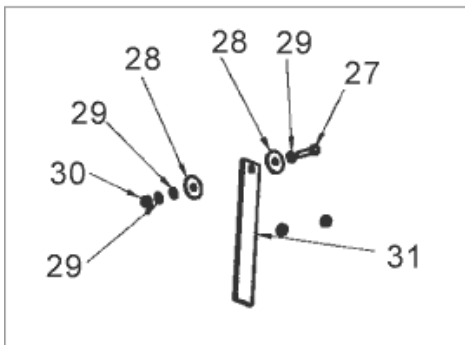

Main frame R 571 and 586

SCRUBTEC R571, -C, 586, BOOST R - i drive

20-09-2011

StyMiste ID
SCRUBTECR57104

5