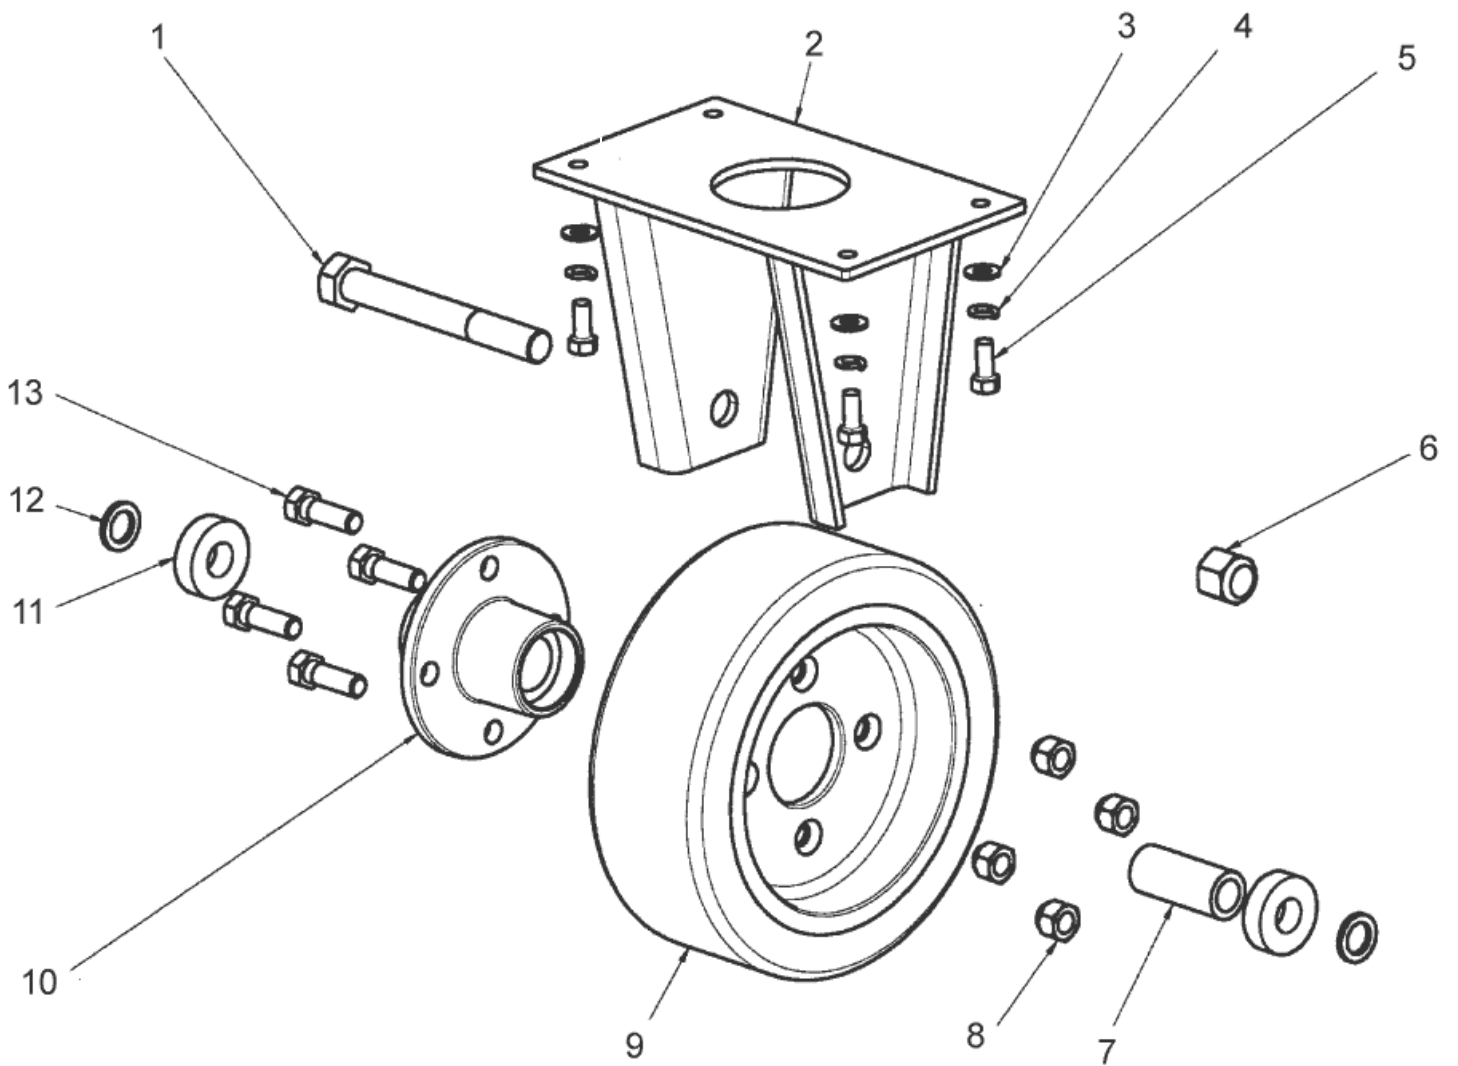

Front wheel

SCRUBTEC R571, -C, 586, BOOST R - i drive

20-09-2011

StyMiste ID
SCRUBTECR57108

12

Front wheel

SCRUBTEC R571, -C, 586, BOOST R - i drive

20-09-2011

StyMiste ID
SCRUBTECR57108

13

Pos	Vare nr.	Ant	Beskrivelse	EAN
1	80267A	1	SCREW 3/4 16 X 6 GRADE 5	5711143077
2	61472A	1	WLDMT FRONT YOKE	5711143058
3	980645	4	WASHER, 3/8 FLAT SAE	5711143089
4	170883	4	WASHER LK 3/8 REG PLTD	5711143007
5	85822A	4	SCREW, 3/8-16 X 7/8 HX CA	5711143081
6	80268A	1	NUT 3/4 16 ESNA	5711143077
7	61483A	1	SPACER FRONT WHEEL INNER	included in position 10 5711143058
8	81221A	4	NUT, LUG .500-20 HX ZC	5711143078
9	61382A	1	WHEEL, SOLID 10"	5711143057
10	61691A	1	HUB FRONT WHEEL ASM.	5711143059
11		2	BEARING FRONT WHEEL	included in position 10 5711143043
12		2	NOTE COMMENT	included in position 10 5701715456
13	85838A	4	SKRUE 1/2 UNC X 1,5	5711143081