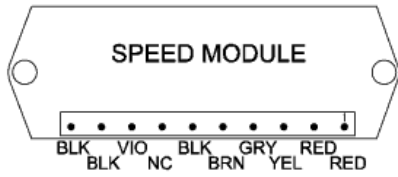

Wiring - Electrical panel

SCRUBTEC R571, -C, 586, BOOST R - i drive

20-09-2011

StyMiste ID
SCRUBTECR57146

57

ELECTRICAL PANEL