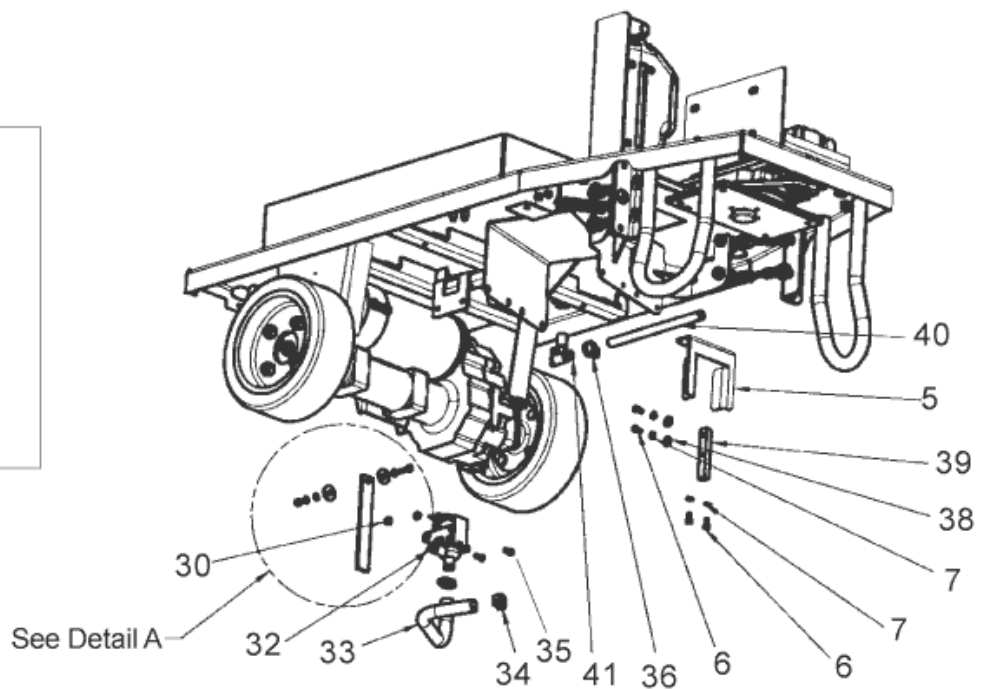

Main frame R 571 and 586

SCRUBTEC R571, -C, 586, BOOST R - i drive

20-09-2011

StyMiste ID
SCRUBTECR57104

5

A

See Detail A