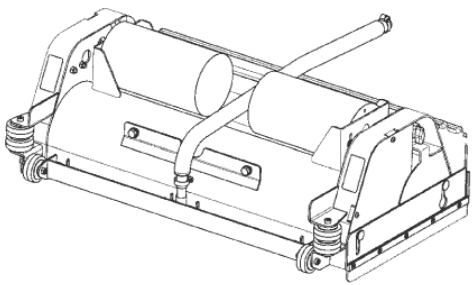

# Cylindrical head R 571 C

SCRUBTEC R571, -C, 586, BOOST R - i drive

20-09-2011

StyMiste ID  
SCRUBTECR57122

31

Assembled View