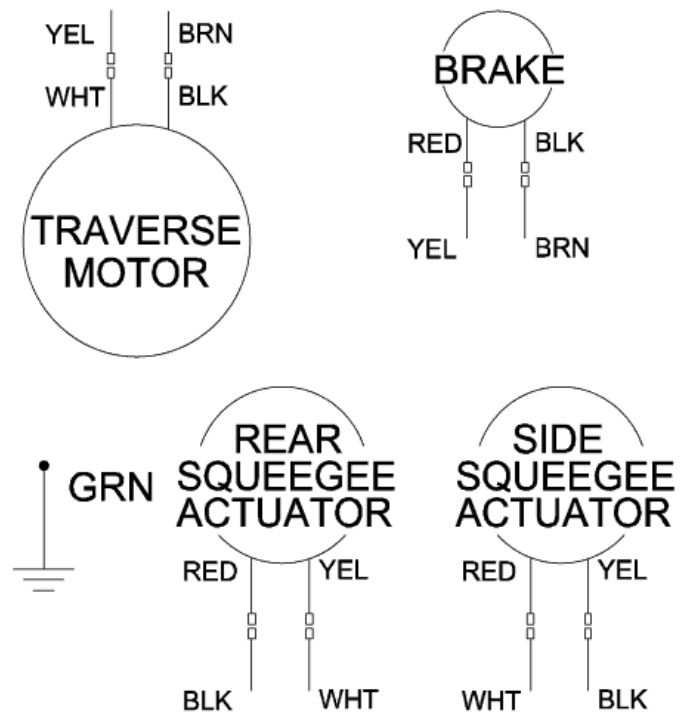

SOLUTION TANK

MACHINE FRAME