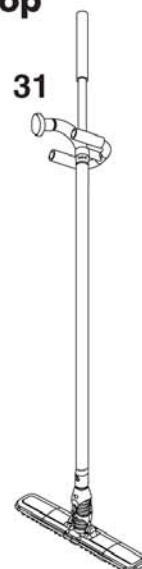

Brushes & nozzles

Aluminium nozzle with adjustable lips

Flexible nozzles

Special nozzle

Pre-serarators 36

Pelican 33

NilfiskMop

Nozzles with parking clip for GD 1000