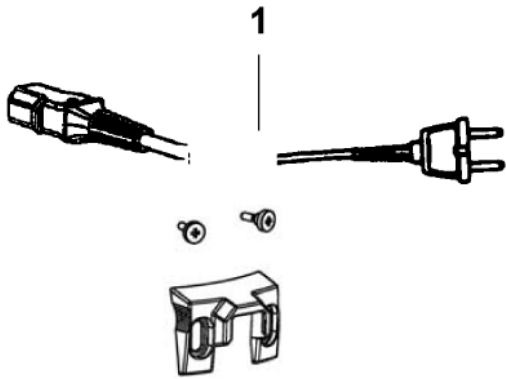

Cords consumer

GS/GM 80 consumer + GM 80C

25-11-2011

StyMiste ID

A0337

7

Cord with plug/socket for bracket, item10 , for GM 80-90 series			
	Voltage	Plug type	
EU	250		
UK	250		
AUS/NZ	250		
CH	250		
USA/CAN	120		