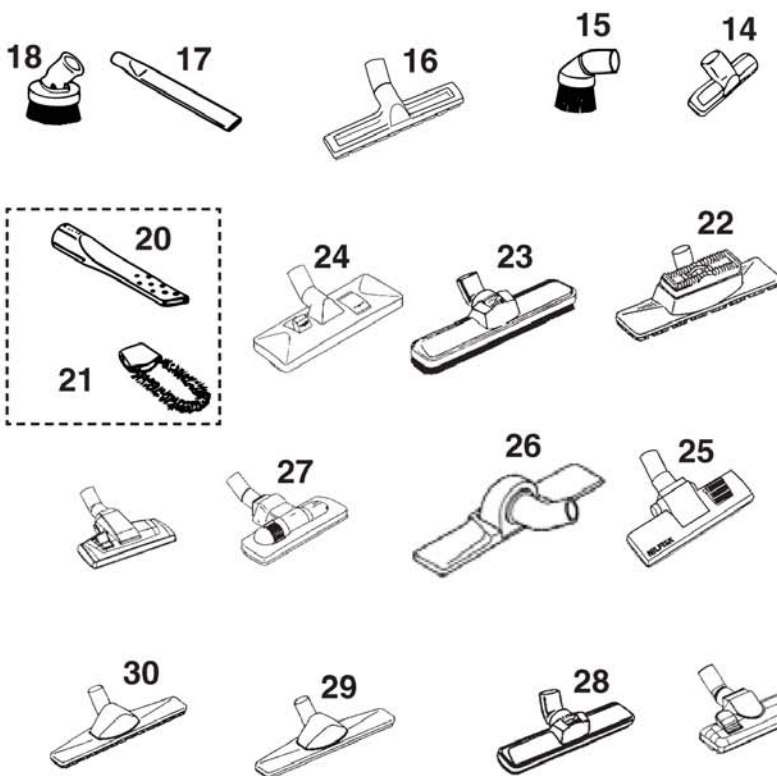

DYSER 32 MM

GS/GM 80 consumer + GM 80C

25-11-2011

StyMiste ID
A03317

17

See hose connection diagram for 38mm hoses

32

See hose connection diagram for Tapered 38/32mm and 32mm

Brushes & nozzles