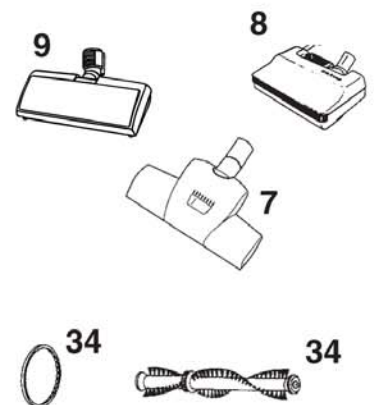

Special nozzle