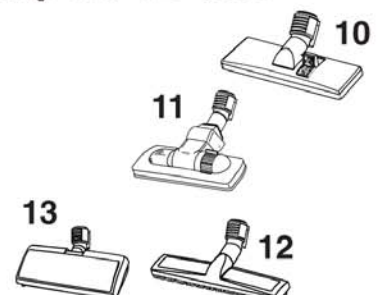

Nozzles with parking clip for GD 1000