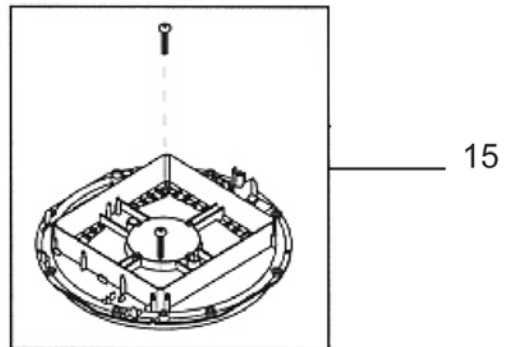

Note:

The motor fan unit kit of 22352200 is altered. The gasket and motor fixation is now included in this kit.

Øverste dele, alle modeller

GD 1000

13-08-2011

StyMiste ID

B2334

5