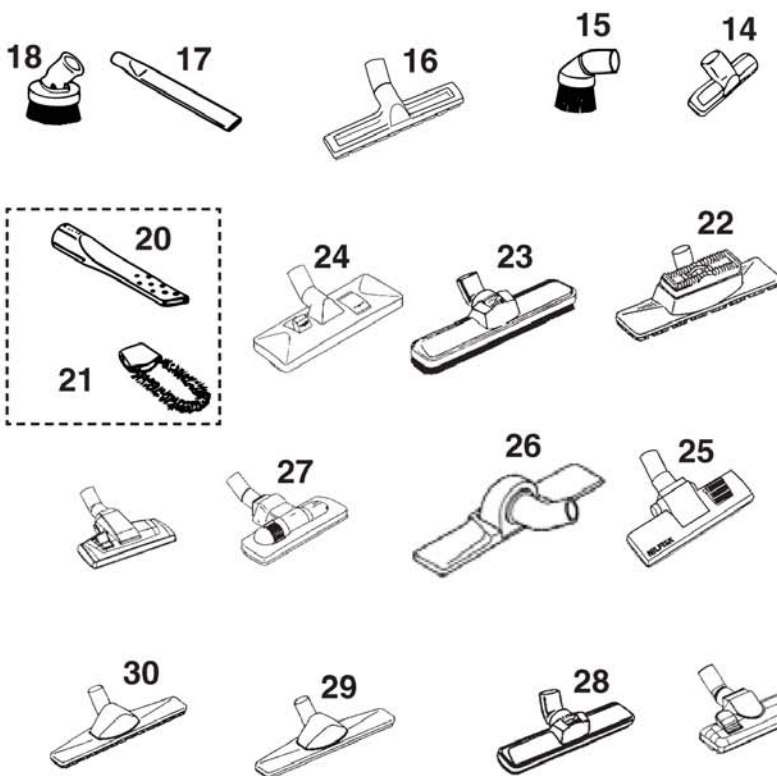

DYSER 32 MM

G 90 series Consumer

25-01-2013

StyMiste ID
A09317

17

See hose connection diagram for 38mm hoses

32

See hose connection diagram for Tapered 38/32mm and 32mm

Brushes & nozzles