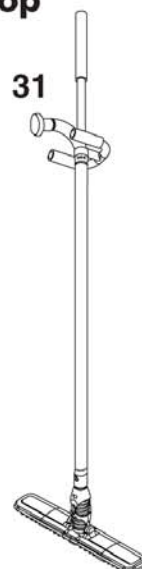

NilfiskMop