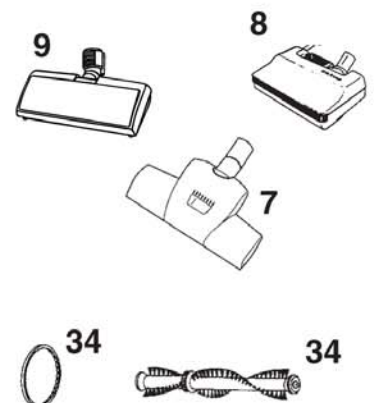

Special nozzle