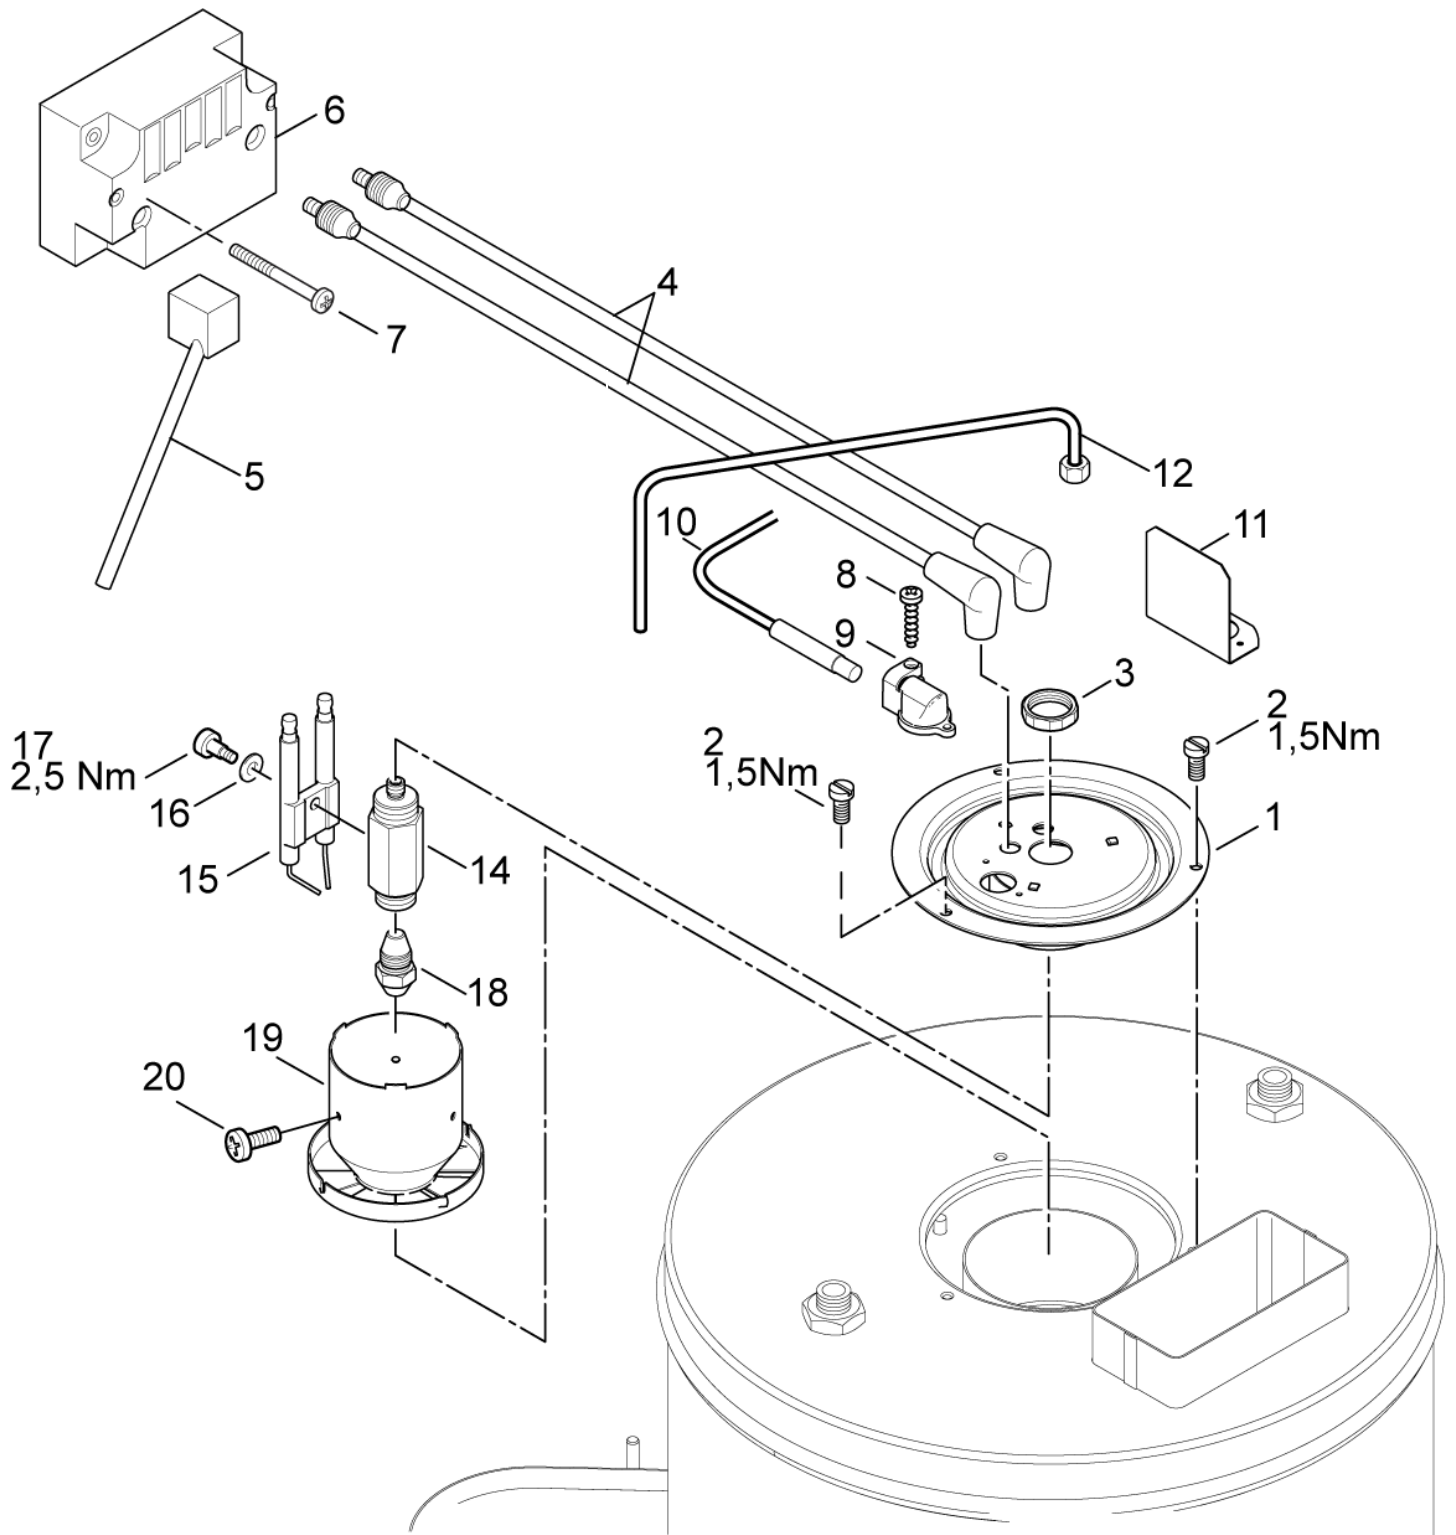

Air distributor ignition transformer

NEPTUNE 2 SPECIAL

10-12-2012

StyMiste ID
NEPTUNE2S26

24

Air distributor ignition transformer

NEPTUNE 2 SPECIAL

10-12-2012

StyMiste ID
NEPTUNE2S26

25

Pos	Vare nr.	Ant	Beskrivelse	
1	101117757	1	COVER FOR BOILER COMPLETE	
2	4820	3	Skrue	
3	909100139	1	Møtrik	
4	101117760	1	Ignition Cord 7X500 - Da Nfoss	
5	101117756	1	Tændkabel	
6	101117759	1	Tændtransformer 220-240V	
7	42236	2	CYLINDER SCREW M5X45 ISO 1207 ZN	
8	5606	1	Metal Skrue	
9	301000934	1	Holder Flammeføler	
10	101117837	1	Flame Sensorplug Kit	
11	101117922	1	Plate For Flame Sensor Ki T	
12	101117674	1	Fuel Pipe Comp.	
14	301001548	1	Holder For Oliedyse	
15	301150009	1	Tændelegtrode	
16	909100144	1	Fjederskive	
17	909100143	1	Skrue	
18	2802712	1	Oliedyse	3 phase
18	301002856	1	Oliedyse 0.75 60 Deg.	1 phase
19	101117758	1	Air Distributor	3 phase
19	301002848	1	BAFFLE PLATE D80 X 71.3	1 phase
20	51848	3	Skrue