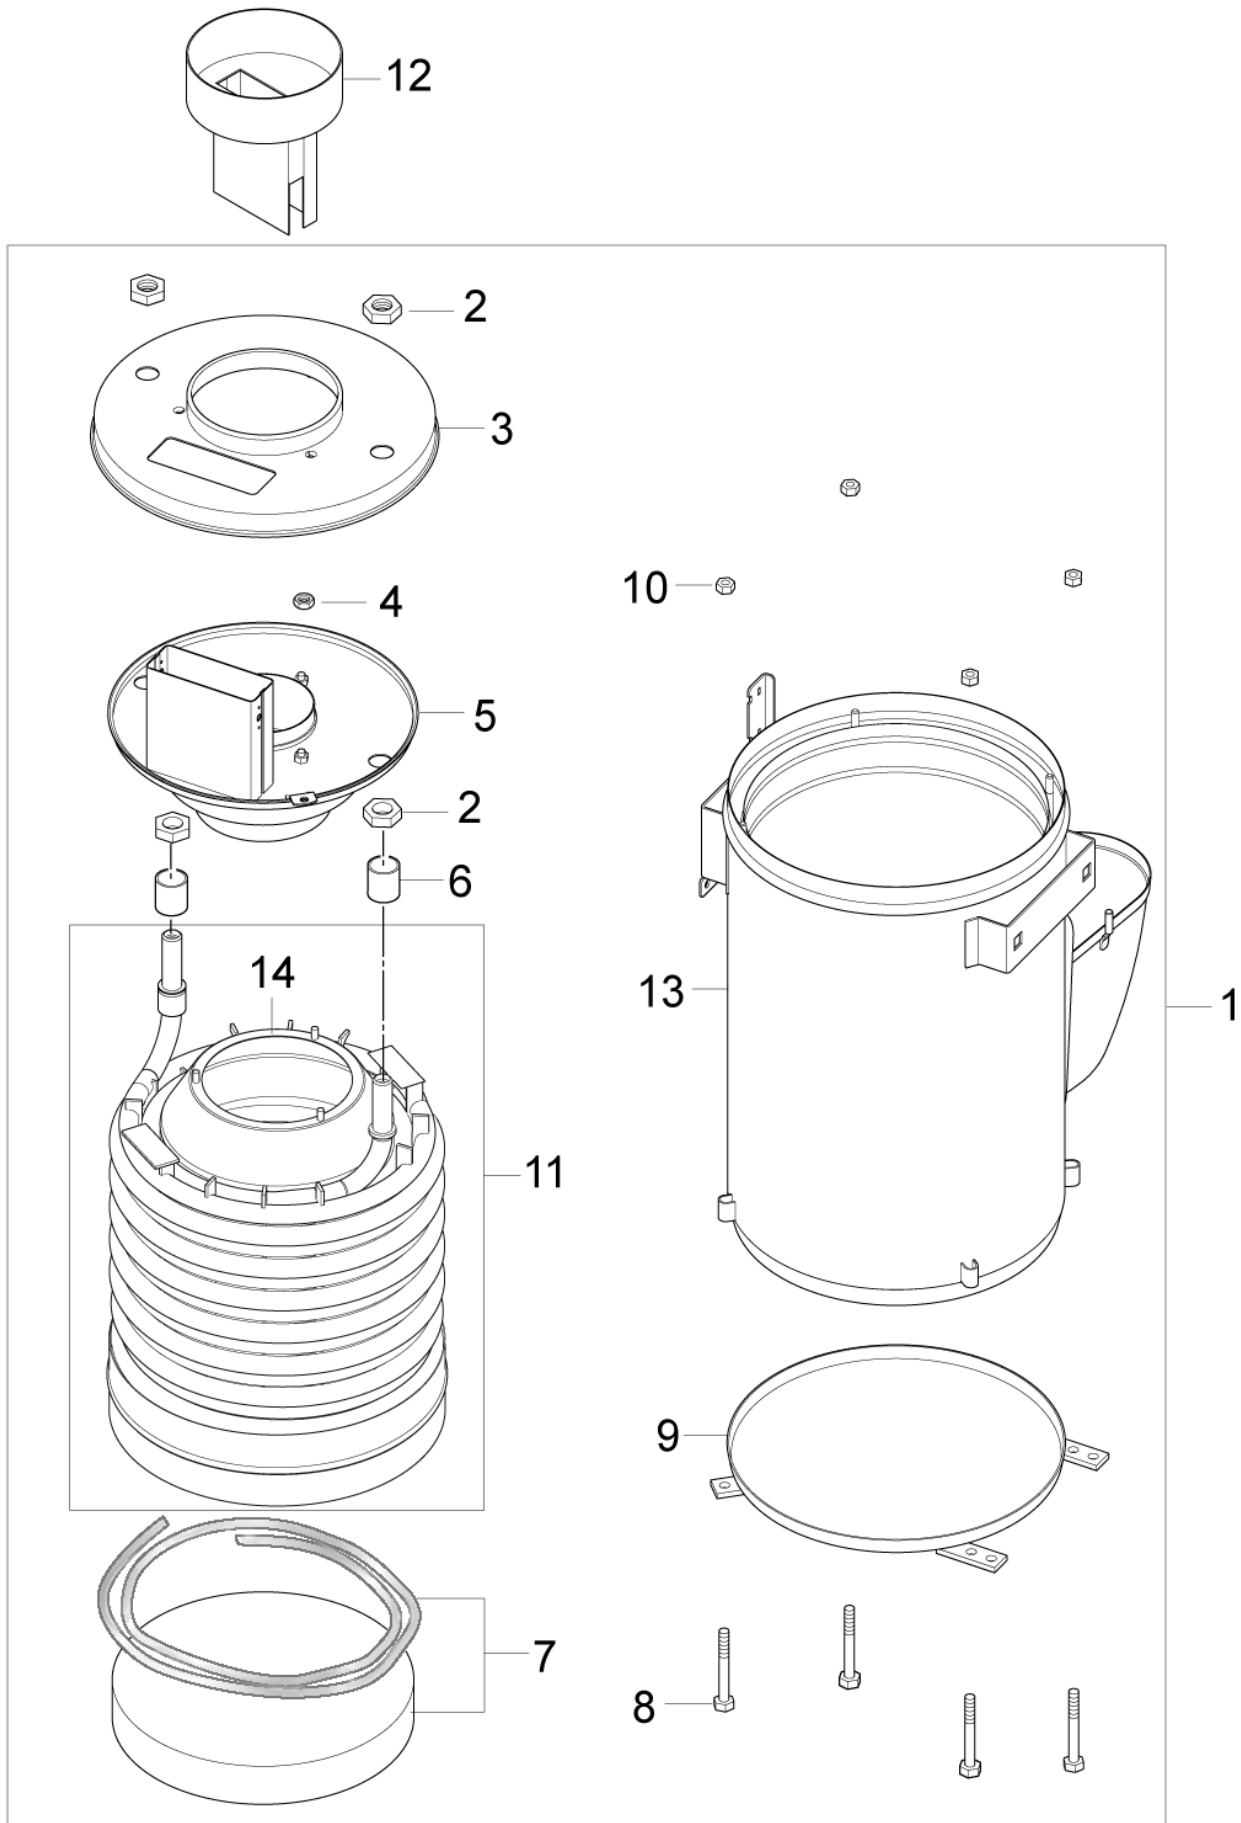

Heat exchanger

NEPTUNE 2 SPECIAL

10-12-2012

StyMiste ID
NEPTUNE224

22

Heat exchanger

NEPTUNE 2 SPECIAL

10-12-2012

StyMiste ID
NEPTUNE224

23

Pos	Vare nr.	Ant	Beskrivelse
1	101117754	1	Boiler N2
1	101117783	1	NEPTUNE 2 Boiler W. Stain Less Steel Coi accessory
2	7012	4	Møtrik
3	101117768	1	BOILER COVER OUTER
4	12263	4	HEXAGON NUT M6
5	101117767	1	BOILER COVER INNER
6	301000582	2	BUSHING Ø22X1.5X24
7	101117684	1	Isolation Kit NEPTUNE 2
8	3453	4	SCREW M8X60
9	101117755	1	BOTTOM COVER BOILER
10	2758	4	HEXAGON NUT M8
11	101117790	1	Coil For N2 Boiler
11	107145351	1	STAINLESS COIL accessory
12	107145328	1	Skorstens-Adapter accessory
13	101117916	1	Boiler Jacket
14	31000527	1	SHIELDING CONE FOR BOILER N2