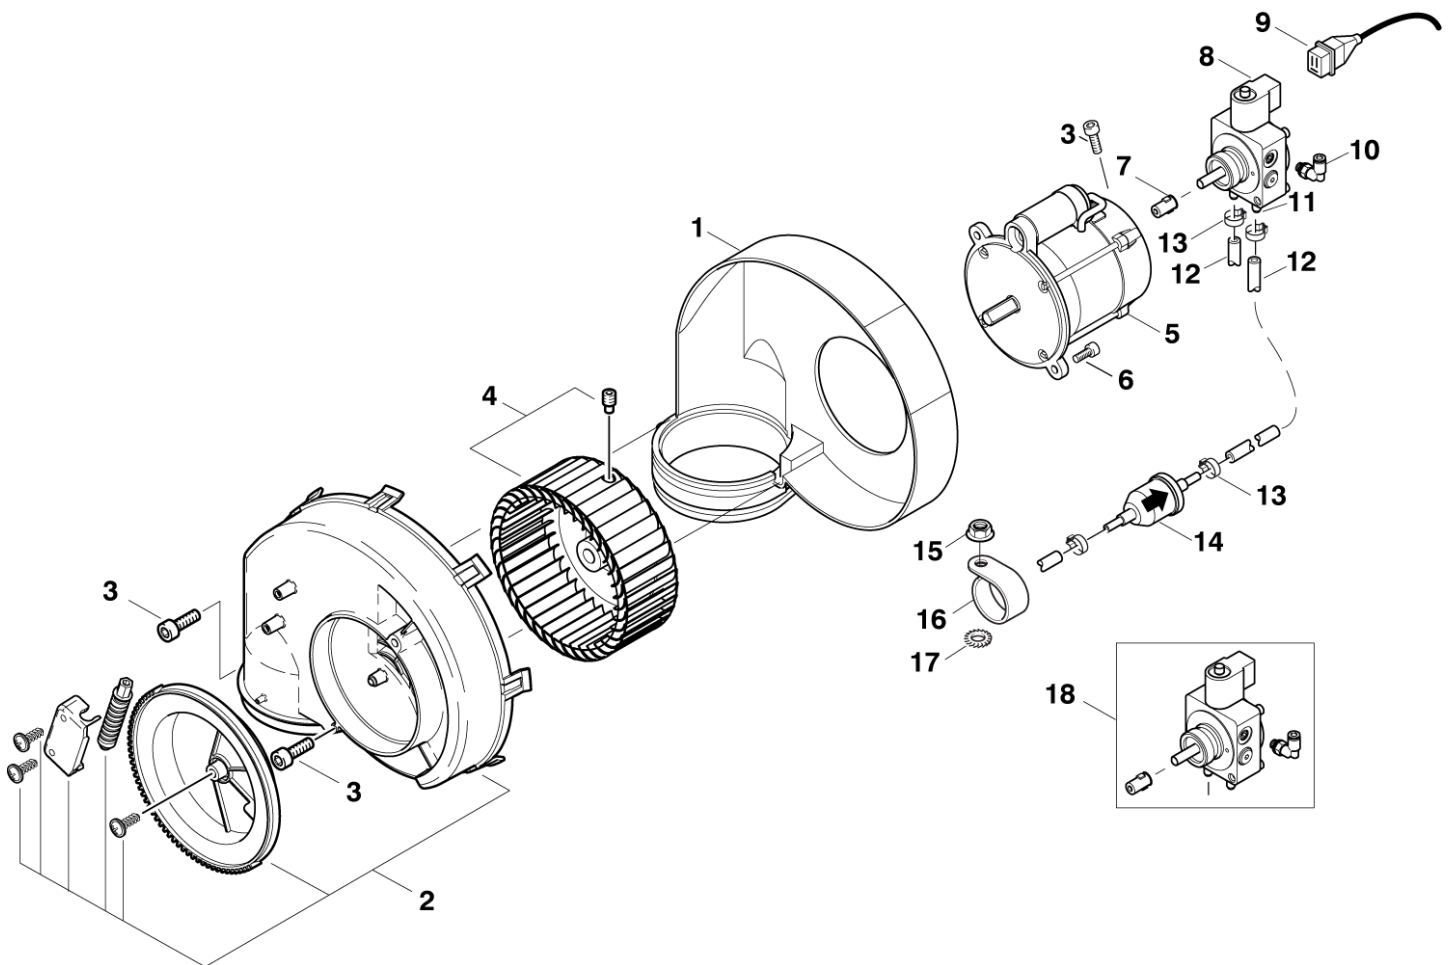

Burner unit

NEPTUNE 2 SPECIAL

10-12-2012

StyMiste ID
NEPTUNE220

18

Burner unit

NEPTUNE 2 SPECIAL

10-12-2012

StyMiste ID
NEPTUNE220

19

Pos	Vare nr.	Ant	Beskrivelse
1	101117704	1	FAN HOUSING N2
2	301000852	1	Dælsel For Kedelblæserhus
3	32535	3	SCREW M5X16
4	301000889	1	Kedelblæsehjul
5	101117709	1	BURNER MOTOR 390W - 200V USA, KR
5	101117710	1	Burner Motor 300W - 230V
5	101117960	1	BURNER FAN 110-120V MOTOR KIT
6	4697	2	SCREW M6X16
7	101117707	1	Coupling For Oil Pump Bfa 01 L3L
8	3821089	1	Spole (Danfoss)
9	101117703	1	CABLE FOR OIL SOLONOIDE
10	101117706	1	Push-In Angle Fitting
11	101117777	1	HOSE CONNECTIONS FOR OIL PUMP BFA 01 L3
12	5226220	1	Gummislange Sort Pr.M.
13	11654	2	Slangeklemme
14	301002926	1	Filter
15	12496	1	Møtrik M6
16	101117705	1	HOLDER FOR FUEL FILTER
17	7062	1	SERRATED WASHER A 6.4 DIN 6797 ZN
18	101117673	1	Oilepumpe Incl. Fittings