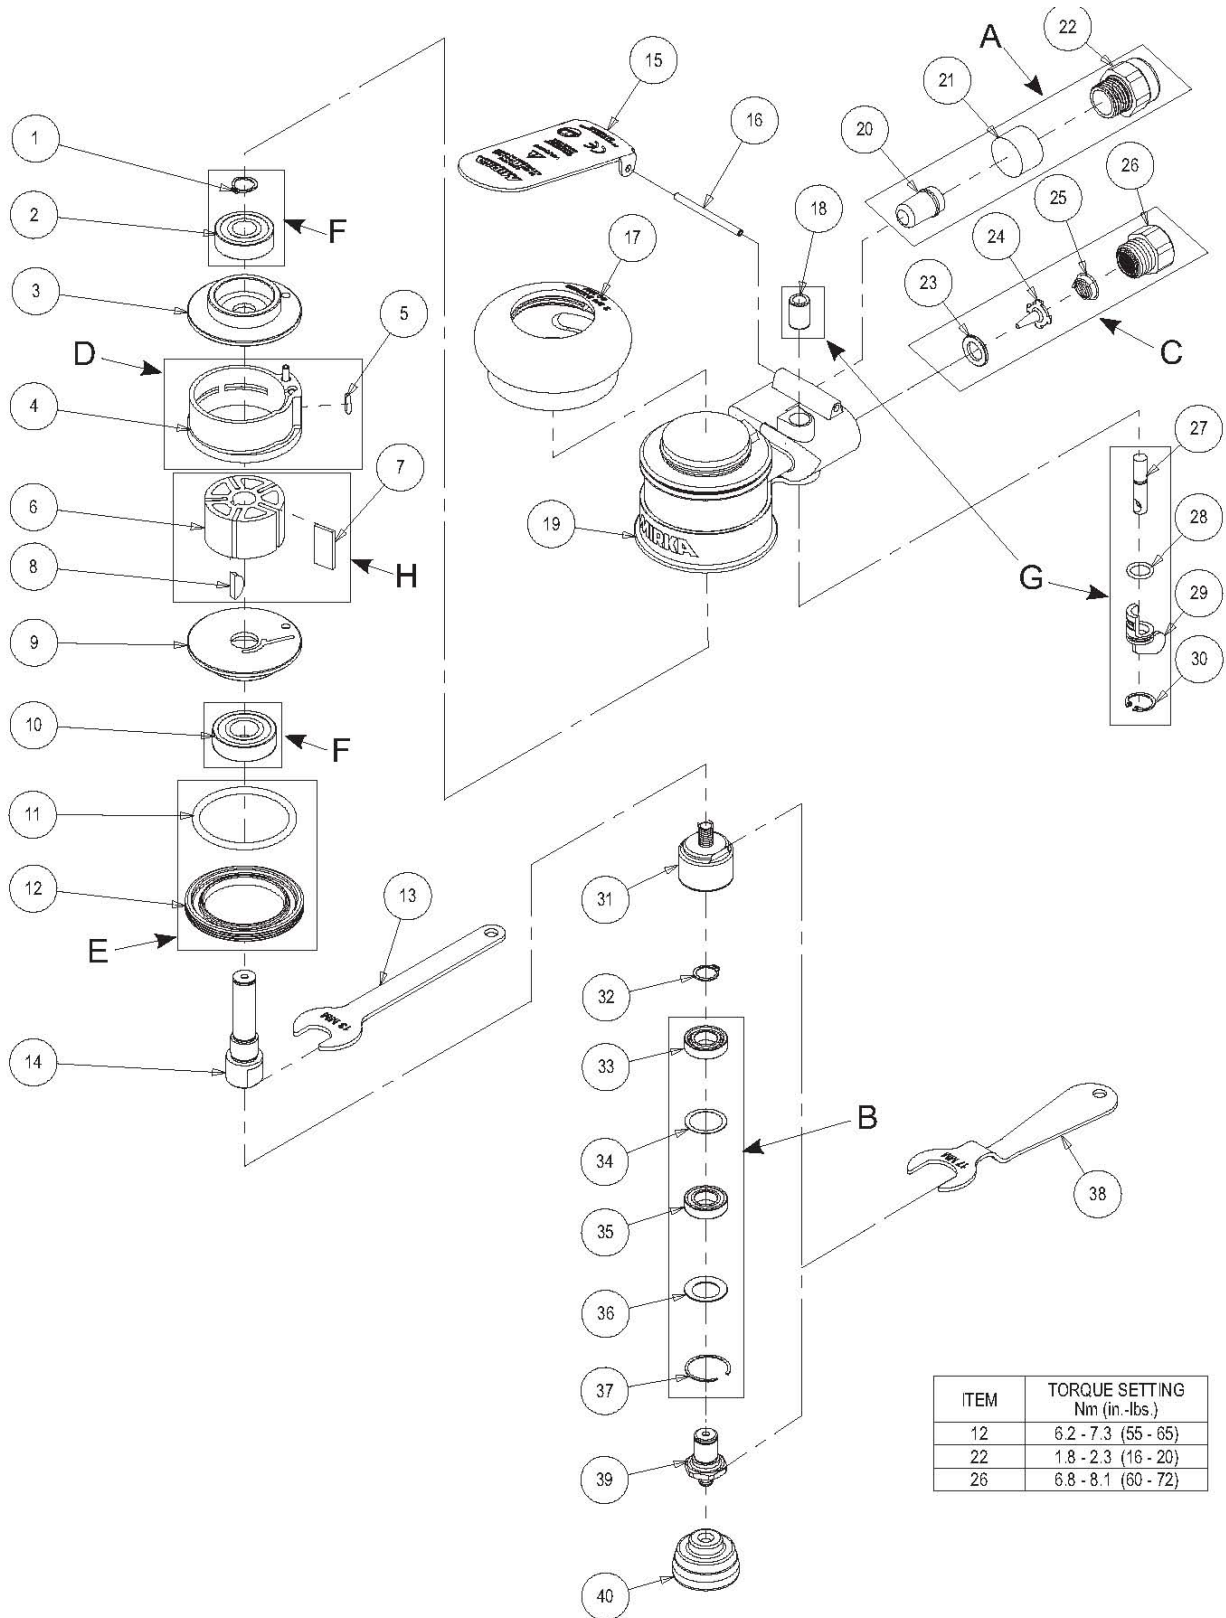

Exploded view for ROS 32 mm

Updated 16.3.2010

Mirka code	Item	P/N	Description	Qty.
8993019811	F	MPA0799	Endplate Bearing Kit	
	1	MPA0040	EXTERNAL RETAINING RING	1
	2	MPA0021	10 X 26 X 8 BEARING - 2 SHIELDS	1
8993009311	3	MPB0017	REAR ENDPLATE	1
8993009211	D	MPA0994	Cylinder and O-ring Kit	
	4	MPA0005	CYLINDER ASSEMBLY	1
	5	MPA0042	5 mm x 2.0 mm O-RING	1
8993017711	H	MPA0801	Rotor, Vanes and Key Kit	
	6	MPB0005	MACHINED ROTOR	1
	7	MPA0010	VANE	5
	8	MPA0041	3 mm x 13 mm WOODRUFF KEY	1
8993009411	9	MPB0016	FRONT ENDPLATE	1
8993019811	F	MPA0799	Endplate Bearing Kit	
	10	MPA0019	12 x 28 x 8 BEARING - 2 SHIELDS	1
8993007911	E	MPA0993	Lock ring and O-ring Kit	
	11	MPA0045	39.4 mm x 3.1 mm O-RING	1
	12	MPA0001	LOCK RING	1
	13	MPA0145	13 mm WRENCH (supplied with each tool)	1
	14	MPB0099	MOTOR SHAFT	1
	15	MPA0702	THROTTLE LEVER	1
8993011011	16	MPA0031	LEVER SPRING PIN	1
8993013811	17	MPA0288	65 mm (2 1/2 in.) GRIP (Optional)	OPT.
		MPA0289	70 mm (2 3/4 in.) GRIP (Optional)	OPT.
8993013511		MPA0290	75 mm (3 in.) GRIP (Standard))	1
8993019011	G	MPA0800	Speed Valve Kit	
	18	MPA0015	VALVE SLEEVE	1
	19	MPA0703	MINI HOUSING	1
8993017111	A	MPA0797	8 000 rpm Muffler Kit	
	20	MPA1979	INTERNAL MUFFLER	1
	21	MPA0068	MUFFLER INSERT	1
	22	MPA0166	MUFFLER HOUSING	1
8993018811	C	MPA0798	Air Inlet Kit	
	23	MPA0009	VALVE SEAT	1
	24	MPA0007	VALVE	1
	25	MPA0014	VALVE SPRING	1
	26	MPA0013	1/4-18 NPT INLET BUSHING ASSEMBLY	1
8993019011	G	MPA0800	Speed Valve Kit	
	27	MPA0008	VALVE STEM ASSEMBLY	1
	28	MPA0043	9 mm x 1.5 mm O-RING	1