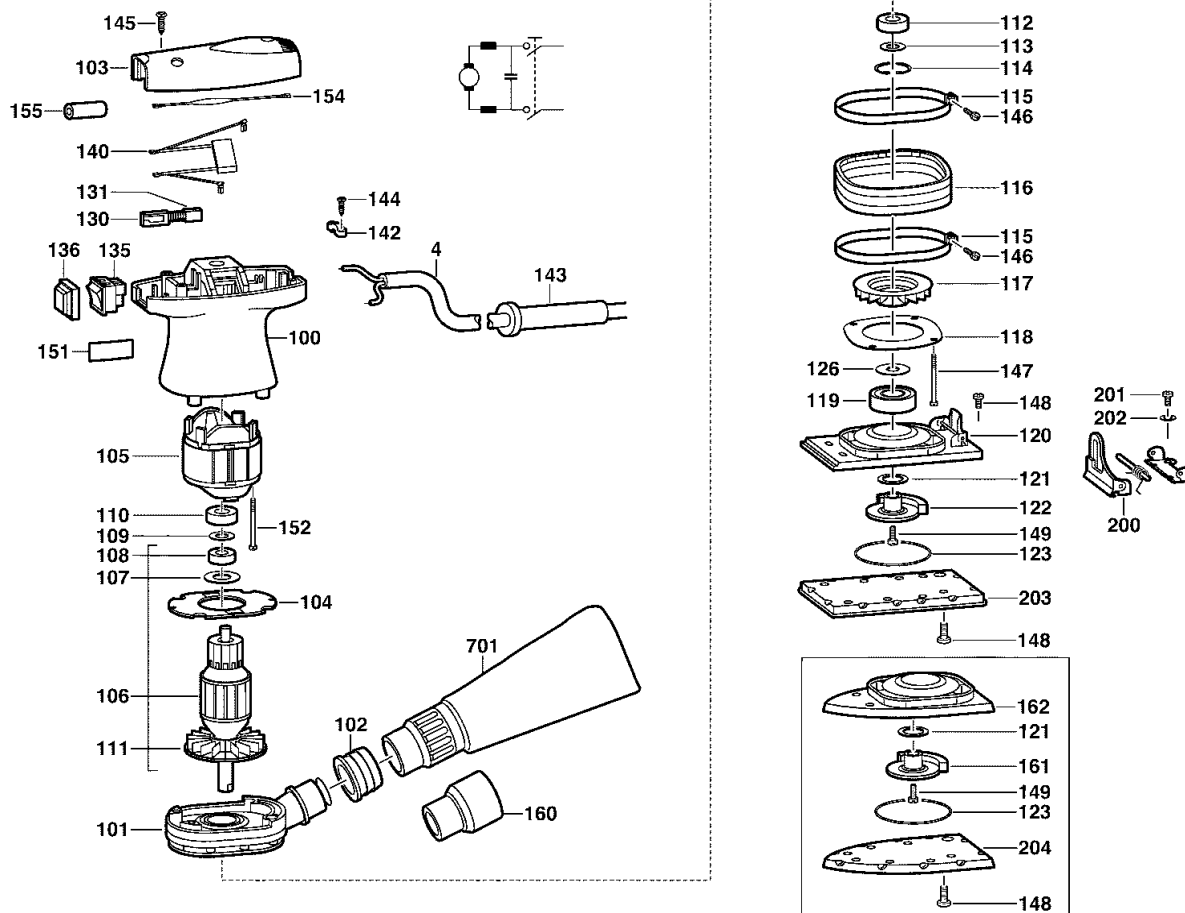

Orbital Sanders

Milwaukee
POS 13
PDS 13

Exp.view No. Version Date Page
4926 3911 79 0004 22.02.05 1/2

Pos	Index	Quanti	Article No.	Designation	Pos	Index	Quanti	Article No.	Designation
0004	ab.....	1	4931624449	CONNECTION CABLE	0118	abcdef.....	1	4931391403	COVER
0004	..cd.....	1	4931624451	CONNECTION CABLE	0119	abcdef.....	1	4931398189	GROOVED BALL BEAR.
0004ef.....	1	4931624335	CONNECTION CABLE	0120	a..de.....	1	4931391284	BASE PLATE
0100	abcdef.....	1	4931391279	MOTOR HOUSING	0121	abcdef.....	1	4931391299	WASHER
0101	abcdef.....	1	4931391405	HOUSING	0122	a..de.....	1	4931391298	ECCENTRIC STRAP
0102	abcdef.....	1	4931391290	ADAPTER	0123	abcdef.....	1	4931391404	COVER
0103	abcdef.....	1	4931391286	HOUSING CAP	0126	abcdef.....	1	4931391407	WASHER
0104	abcdef.....	1	4931391289	AIR GUIDE	0130	abcdef.....	2	4931391296	BRUSH HOLDER
0105	ab.....	1	4931391280	ELECTRIC FIELD	0131	abcde.....	1	4931392613	CARBON BRUSH SET
0105	..cdef.....	1	4931391683	ELECTRIC FIELD	0131f.....	1	4931392613	CARBON BRUSH SET
0106	abcdef.....	1	4931391281	ARMATURE	0135	abcdef.....	1	4931391287	SWITCH
0107	abcdef.....	1	4931391294	INSULATING DISC	0136	abcdef.....	1	4931391288	SWITCH COVER
0108	abcdef.....	1	4931902888	BALL BEARING	0140	abcdef.....	1	4931391291	CAPACITOR
0109	abcdef.....	1	4931391293	SPRING WASHER	0142	abcdef.....	1	4931351184	CABLE COLLAR
0110	abcdef.....	1	4931391292	RUBBER SLEEVE	0143	abcdef.....	1	4931334522	CABLE ENTRY SLEEVE
0111	abcdef.....	1	4931391295	FAN	0144	abcdef.....	2	4931618241	SCREW
0112	abcdef.....	1	4931623537	BALL BEARING	0145	abcdef.....	3	4931621964	SCREW
0113	abcdef.....	1	4931391400	WASHER	0146	abcdef.....	2	4931355879	SCREW
0114	abcdef.....	1	4931616614	LOCKING RING	0147	abcdef.....	4	4931391413	SCREW
0115	abcdef.....	2	4931391401	STRIP-BAND	0148	a..de.....	7	4931391410	SCREW
0116	abcdef.....	1	4931391282	COLLAR	0148	..bc..f.....	6	4931391410	SCREW
0117	abcdef.....	1	4931391402	FAN	0149	abcdef.....	1	4931391409	SCREW