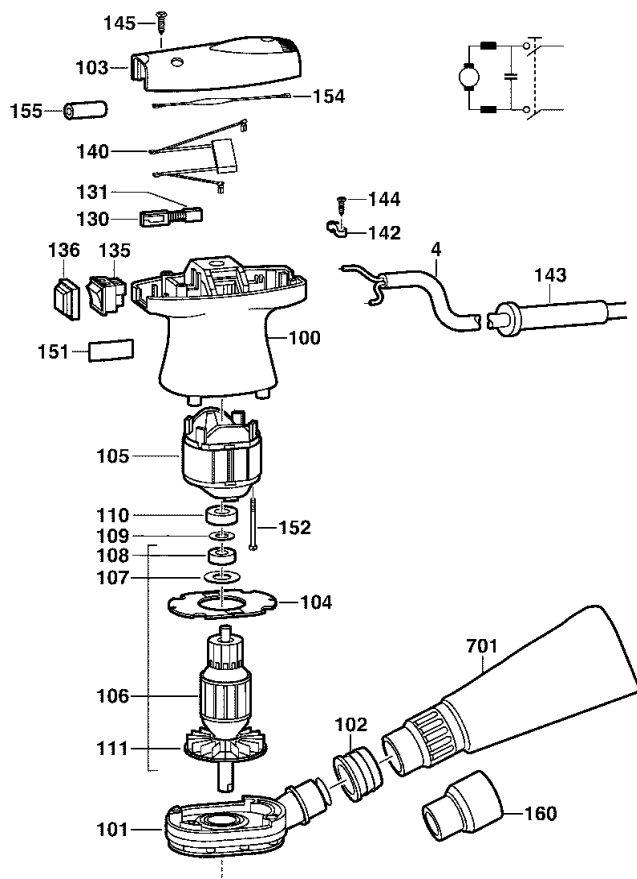

A & M Electric Tools

Ind	Product No.	Type	Voltage	Country
a	4000391176	POS13	230V	IN2
b	4000391186	PDS13	230V	IN2
c	4000391686	PDS13	240V	GB2
d	4000391681	POS13	240V	GB2
e	4000391696	POS13	240V	AUS
f	4000391701	PDS13	240V	AUS

Orbital Sanders

Milwaukee
POS 13
PDS 13

Exp.view No.   Version   Date   Page
4926 3911 79   0004   22.02.05   2/2

Pos	Index	Quanti	Article No.	Designation
0151	a.....	1	4931391257	RATING PLATE
0151	.b.....	1	4931391256	RATING PLATE
0151	.c.....	1	4931391688	RATING PLATE
0151	.d.....	1	4931391684	RATING PLATE
0151	.e.....	1	4931391698	RATING PLATE
0151	.f.....	1	4931391703	RATING PLATE
0152	abcdef.....	2	4931391412	SCREW
0154	abcdef.....	2	4931391297	CHOKING COIL
0155	abcdef.....	1	4931391469	INSULATING HOSE
0160	abcdef.....	1	4931391259	ADAPTER
0161	.bc..f.....	1	4931391501	ECCENTRIC STRAP
0162	.bc..f.....	1	4931391500	BASE PLATE
0200	a..de.....	2	4931391406	CLAMP
0201	a..de.....	4	4931391411	SCREW
0202	a..de.....	4	4931391408	WASHER
0203	a..de.....	1	4931391283	GRINDING DISK
0204	.bc..f.....	1	4931391502	GRINDING DISK
0701	abcdef.....	1	4931391181	DUST BAG

Pos	Index	Quanti	Article No.	Designation