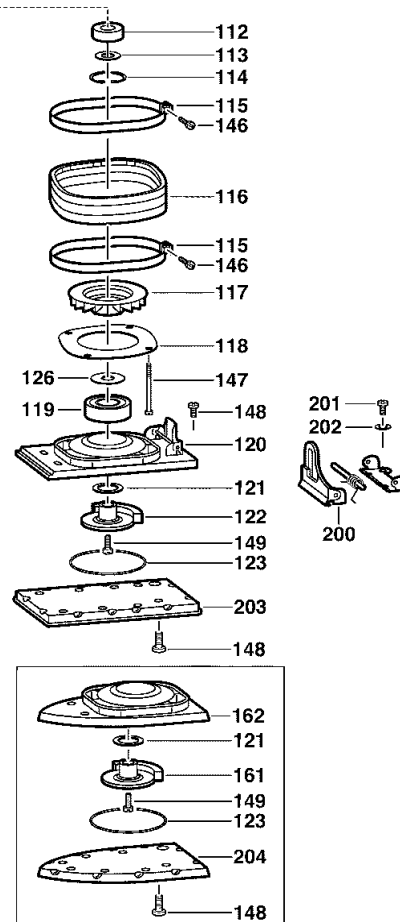

A & M Electric Tools

Ind	Product No.	Type	Voltage	Country
a	4000391176	POS13	230V	IN2
b	4000391186	PDS13	230V	IN2
c	4000391686	PDS13	240V	GB2
d	4000391681	POS13	240V	GB2
e	4000391696	POS13	240V	AUS
f	4000391701	PDS13	240V	AUS

Orbital Sanders

Milwaukee
POS 13
PDS 13

Exp.view No.   Version   Date   Page
4926 3911 79   0004   22.02.05   2/2

Pos	Index	Quanti	Article No.	Designation
0151	a.....	1	4931391257	RATING PLATE
0151	.b.....	1	4931391256	RATING PLATE
0151	.c.....	1	4931391688	RATING PLATE
0151	.d.....	1	4931391684	RATING PLATE
0151	.e.....	1	4931391698	RATING PLATE
0151	.f.....	1	4931391703	RATING PLATE
0152	abcdef.....	2	4931391412	SCREW
0154	abcdef.....	2	4931391297	CHOKING COIL
0155	abcdef.....	1	4931391469	INSULATING HOSE
0160	abcdef.....	1	4931391259	ADAPTER
0161	.bc..f.....	1	4931391501	ECCENTRIC STRAP
0162	.bc..f.....	1	4931391500	BASE PLATE
0200	a..de.....	2	4931391406	CLAMP
0201	a..de.....	4	4931391411	SCREW
0202	a..de.....	4	4931391408	WASHER
0203	a..de.....	1	4931391283	GRINDING DISK
0204	.bc..f.....	1	4931391502	GRINDING DISK
0701	abcdef.....	1	4931391181	DUST BAG

Pos	Index	Quanti	Article No.	Designation