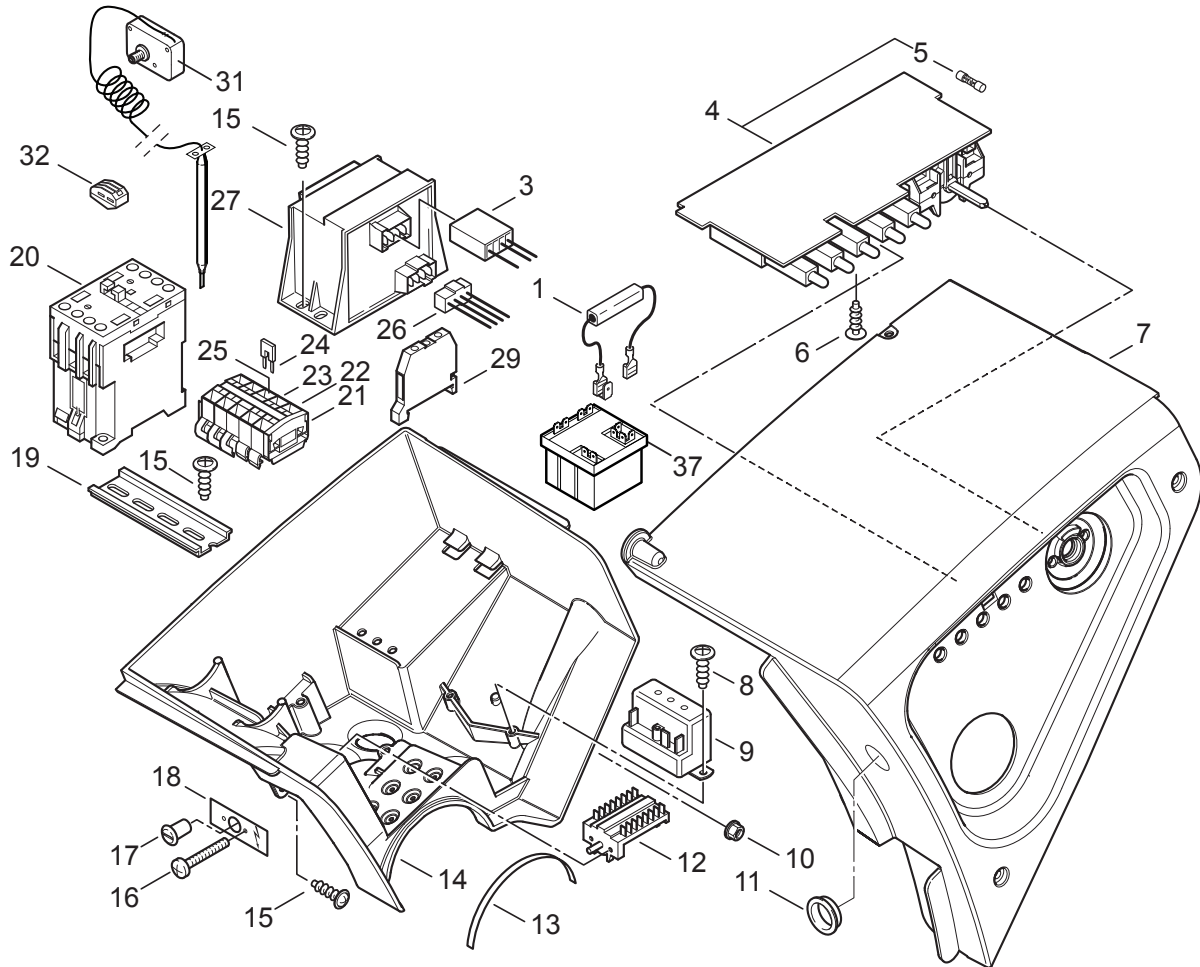

Pos.	Vare-nr	Antal	Beskrivelse	Notes
01	301000402	1	Modstand	[1]
03	301001238	1	WIRE 3-POL.	[2]
03	301001236	1	CABLE TRANSFO 2-POL. PRIM US	[3]
03	301001237	1	WIRE 2-POL./400V	[4]
04	301001231	1	Print	
05	3812385	1	Sikring Ø5X20	[5]
05	103821729	1	Fuse Ø5X20 2A T, 250V	
06	16860	1	Skruer 4x12	
07	301001212	1	Dæksel F. Elbox	
08	16860	2	Skruer 4x12	[6]
09	11060	1	Startrelæ	[6]
10	12496	1	Møtrik M6	
11	63800	1	PLUG 24.3X26.4	[7]
12	301000293	1	Kontakt Stjerne/Trekant	[8]
13	301001811	1	Pakning	[9]
14	301001210	1	Elektrisk kontrolboks	
15	10028	6	Skruer	
16	40045	2	PAN HEAD SCREW M4X30	[2]
17	64580	1	ROTARY KNOB	[10]
18	64586	1	LABEL 230-400V CHANGE-OVER 74X28	[11]
18	64787	1	LABEL 220-440V CHANGE-OVER 74X28	[12]
19	22290	1	MOU. RAIL TS35/F6 7.5 18X5.2 EN60715 ZN	
20	103822313	1	Contacteur 12-25A 50/60Hz 24V	[13]
20	103822317	1	Contacteur Cjx2-D32-B7 24V	[14]
20	103822301	1	Contacteur Cjx2-D12-B7 24V	[15]
20	103822306	1	Contacteur Cjx2-D18-B7 24V	[6]
21	301000689	1	END PLATE GREY 4MM TYP 264	
22	301000688	1	WIRE TERMINAL 4X2.5MM	
23	301000687	2	WIRE TERMINAL 2X2.5MM	[6]
24	301000683	1	JUMPER	[16]
25	301000686	2	WIRE TERMINAL 4X2.5mm TYPE 264	
26	301002463	1	CABLE H07V-K 4-POLE	[17]
26	301000722	1	WIRE H07V-K 4-POL. AEH US	[18]
27	101117725	1	POWER TRANSF. 115/200VAC-24/8VAC T70	[19]
27	301001060	1	TRANSFORMER 115AT 200V 2	[14]
27	301001059	1	Transformer	[20]
27	101117724	1	Power transformer 230/400-24/8V T70	[18]
27	101117724	1	Power transformer 230/400-24/8V T70	
29	14506	1	6IRE TERMINAL 10QMM	[21]
31	101117723	1	Flammesensor Neptun 2	
32	301001229	1	Rækkeklemme 3X4 Qmm	[22]
37	103822633	1	START RELAY RVA 4AI 6D US	[18]
37	31000485	1	START RELAY RVA 4N 6D	[23]

Part Notes:

1. [1] - 4-26PA, 4-29 PA, 4-25 FAX
2. [2] - STOCK COVERS GUARANTEE
3. 230/400/3/50 *BE*NO* 4-50, 4-58 - 220/460/3/60 *EXP* 4-58
4. [3] - 4-26PA, 4-29 PA, 4-25 FAX, 4-36 US
5. [4] - 400/3/50 *EU* 4-43 FAX, 4-50 FA, 4-58, 4-44*JP*
6. [5] - (US)
7. [6] - 4-29 PA, 4-31 PA
8. [7] - * SEE NOTE
   STOCK COVERS GUARANTEE
9. [8] - 230/400/3/50 *BE*NO* 4-50, 4-58 - 220/460/3/60 *EXP* 4-58
10. [9] - STOCK COVERS GUARANTEE