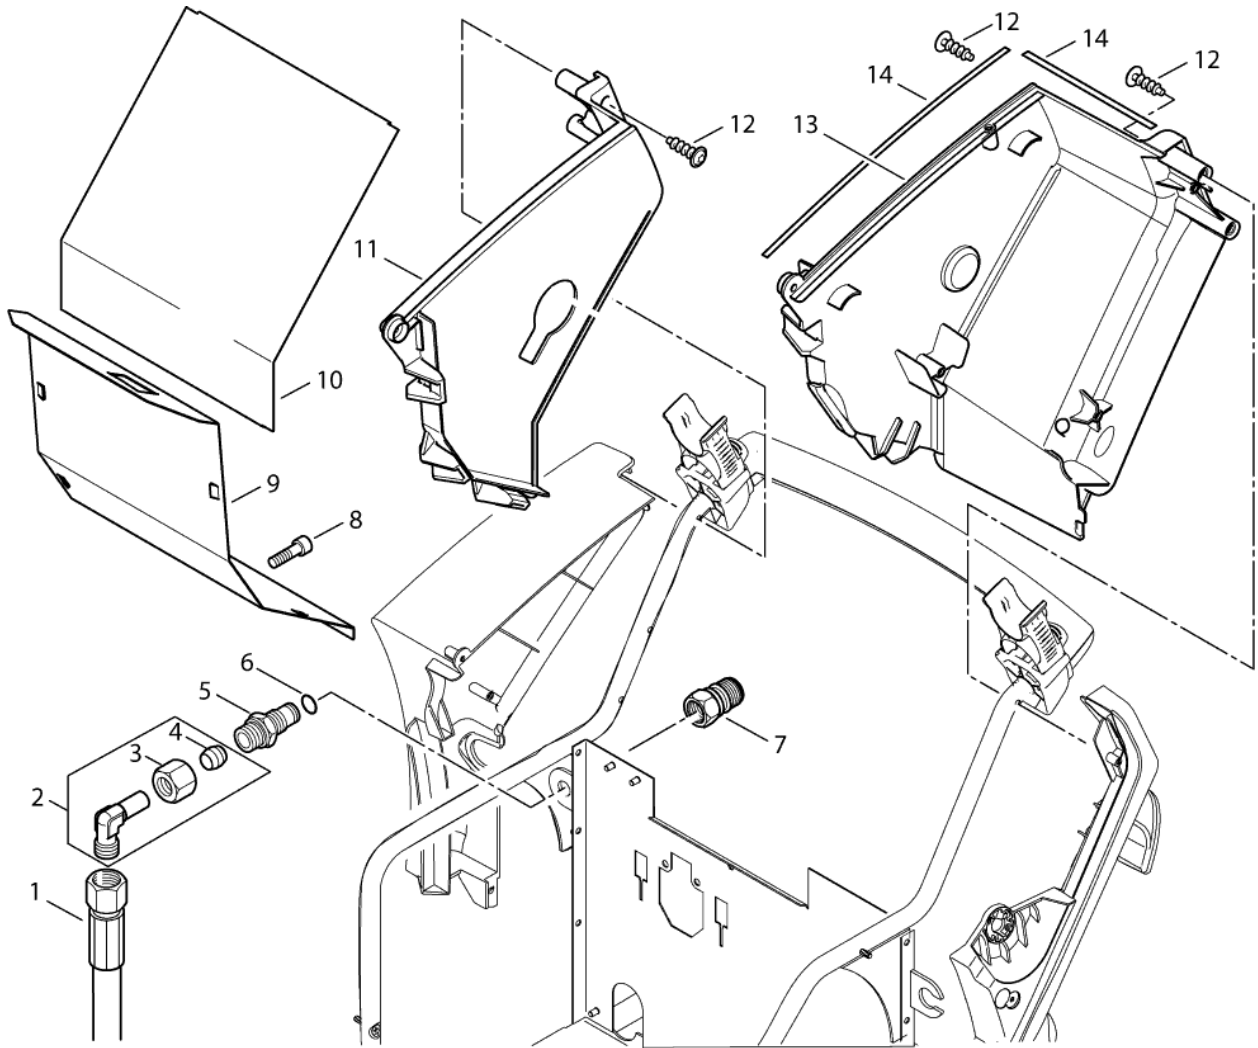

Basket

NEPTUNE 4-55 FA / MH 200/1050

2017.11.02

2016.08.12

Pos.	Vare-nr	Antal	Beskrivelse	Notes
1	301000855	1	Slange Ø8, 650mm	[1]
2	101118094	1	COUPLING KIT 90D ISO 8434 M18X1.5 THREAD	[1]
3	1081	1	Tilslutningsmøtrik, Galv.	[1]
4	1080	1	Skærring, Galv.	[1]
5	301000627	1	Fitting	[1]
6	42768	1	O-ring	[1]
7	1600493	1	Ergo højtryksskobling DN10 3/8" han	[1]
8	3913	2	Skrue M6X12	[1]
9	301001254	1	SHEET METAL 1X287X199X185	[2]
10	301001255	1	SHEET METAL 1X221X207X134	[2]
11	301001190	1	Slangerulle Kabinet	[1]
12	1814614	3	Skrue K50X18 Wn1451 A2	[1]
13	301001189	1	Slangerulle kabinet venstre	[2]
14	301001811	2	Pakning	[2]

Part Notes:

1. [1] - Standard models
   [2] - Standard models
   STOCK COVERS GUARANTEE