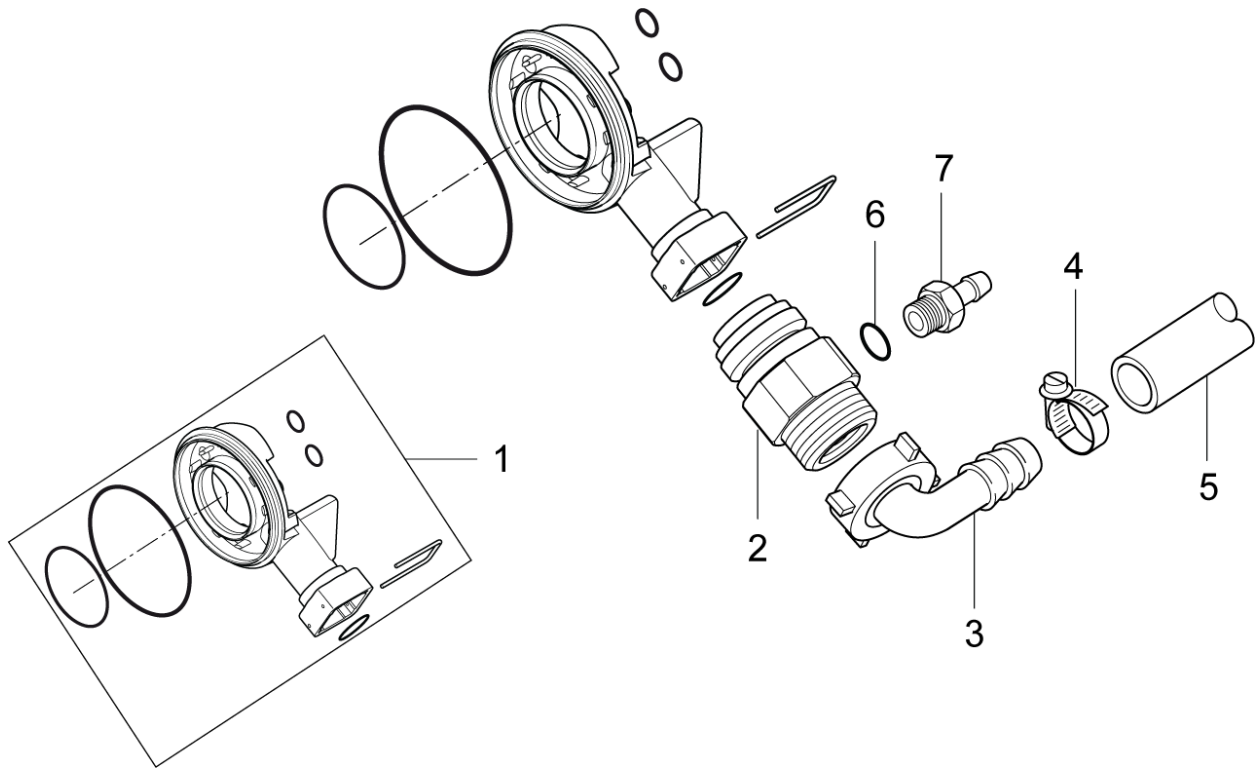

Part Notes:

- [1] - TSB-PPW-2020-003 NA5 pump THRUST COLLAR changed
- [2] - TSB-PPW-2015-002 NA5.2 Pump Information
- [3] - 101118324 - NA5.2 Pump kit

Pos.	Vare-nr	Antal	Beskrivelse	Notes
1	101117929	1	Water Inlet NEPTUNE	[1]
2	101117877	1	Suction Water Limiter	
3	107142766	1	HOSE NOZZLE	
4	9262	1	HOSE CLIP 12-20	
5	31000569	1	SUCTION HOSE D22x295 NR/SBR SH65	
6	3000296	1	O-ring 7,1 x1,6 Nitril	
7	101117778	1	Suction Fitting For Axr	[2]
7	101117953	1	Suction Fitting D2.0	[3]