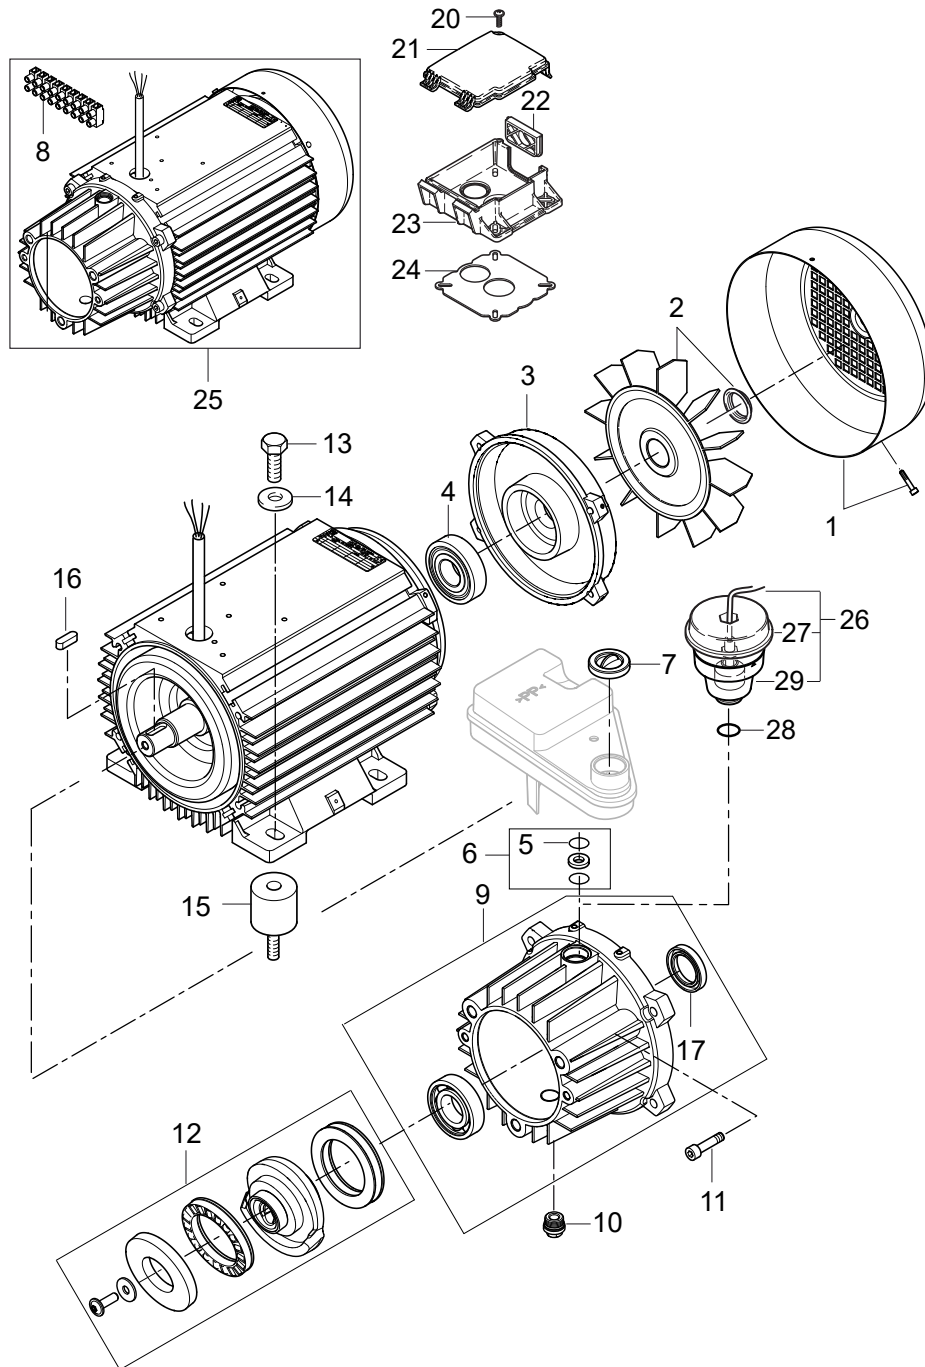

PARTS LIST

2020.08.12

TABLE OF CONTENTS

Cabinet.....	1
Frame.....	3
Fuel tank	5
Water break tank	7
Anti-scale pump	9
Motor with electric box.....	11
Pump.....	14
Water inlet - Easy start.....	16
101118324 - NA5.2 Pump kit.....	18
Water flow regulation.....	20
Flow control.....	22
Electric box	24
Electric box cables.....	27
Cover electric box.....	29
Distributor.....	31
Fan.....	33
Boiler.....	35
Burner unit.....	37
Basket.....	39
Hose reel.....	41
Service crane.....	43
Default accessories.....	45
Recommended Spare Parts.....	47

Part Notes:

- [1] - STOCK COVERS GUARANTEE
- [2] - TSB-PPW-2014-001 Water inlet 101117873
- [3] - US

Pos.	Vare-nr	Antal	Beskrivelse	Notes
1	101117831	1	Monterings-Sæt	
2	101117826	1	Blødgøringspumpe	
3	101117833	1	Slange Ø3/05, 0.6 Mm.	