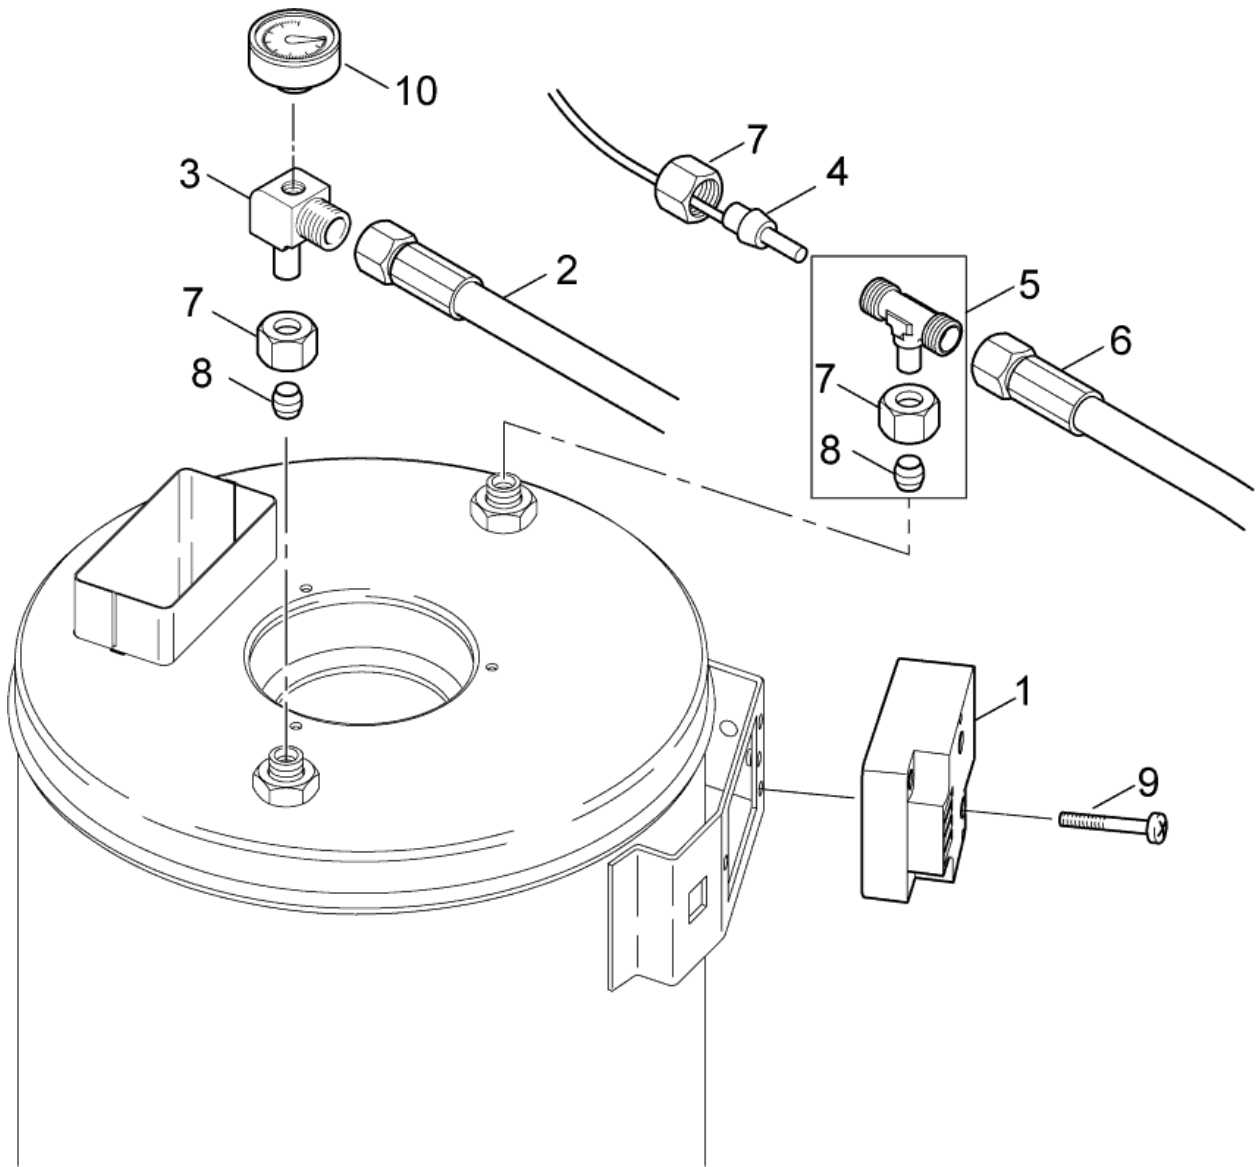

Pos.	Vare-nr	Antal	Beskrivelse	Notes
1	101117759	1	Tændtransformer 220-240V	[1]
1	301002083	1	Ignition Transformer 110- 120 50-60	[2]
2	101117912	1	HOSE DN8 600MM	[2]
3	101117911	1	Vinkel	
4	301000730	1	Temperaturføler	
5	101118093	1	T-FITTING M18 X 1.5 THREAD	
6	301000855	1	Slange Ø8, 650mm	
7	1081	3	Tilslutningsmøtrik, Galv.	
8	1080	2	Skæring, Galv.	
9	42236	2	Skrue M5X45 ISO 1207 ZN	
10	301000246	1	MANOMETER 0-300 BAR	

Part Notes:

1. [1] - TSB-PPW-2018-004 Boiler cannot start - no ignition
   FR TSB-PPW-2018-004 Le bruleur ne démarre plus
   DE TSB-PPW-2018-004 Brenner startet nicht - keine Zündung
2. [2] - STOCK COVERS GUARANTEE