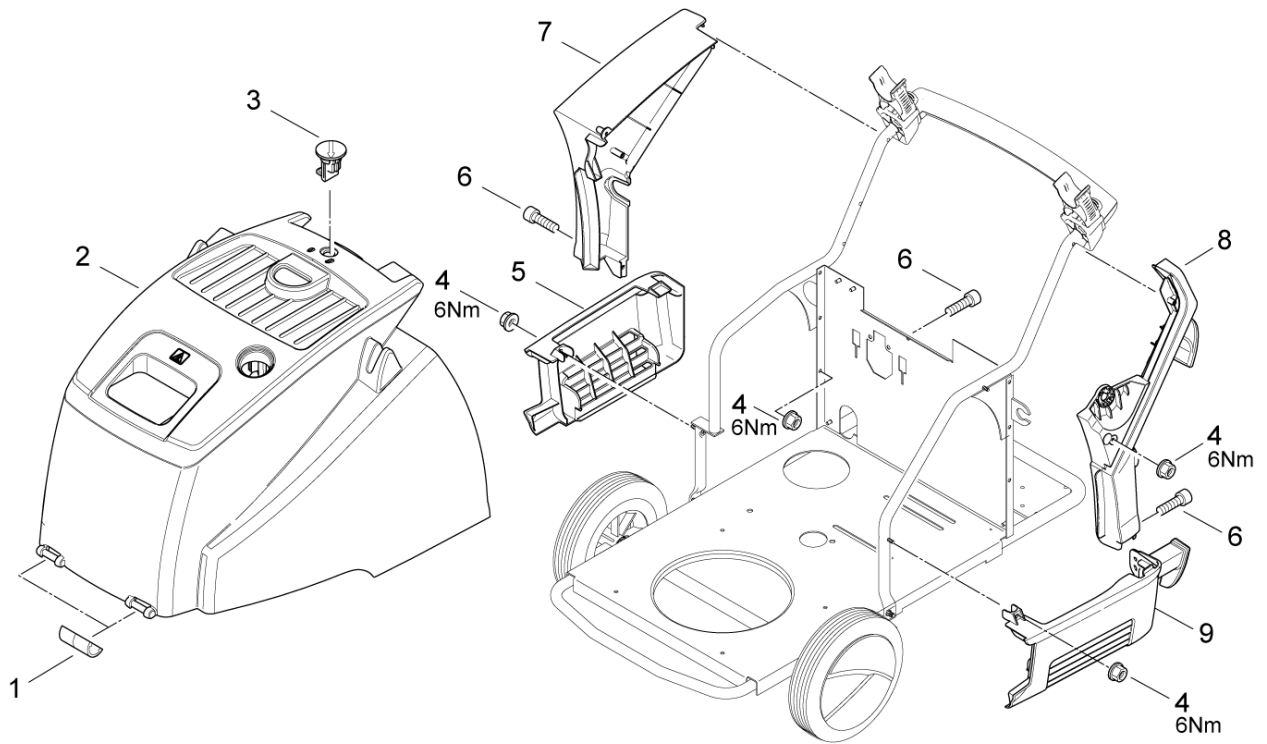

PARTS LIST

2020.08.12

TABLE OF CONTENTS

Cabinet.....	1
Frame.....	3
Fuel tank	5
Water break tank	7
Anti-scale pump	9
Motor with electric box.....	11
Pump.....	14
Water inlet - Easy start.....	16
101118324 - NA5.2 Pump kit.....	18
Water flow regulation.....	20
Flow control.....	22
Electric box	24
Electric box cables.....	27
Cover electric box.....	29
Distributor.....	31
Fan.....	33
Boiler.....	35
Burner unit.....	37
Basket.....	39
Hose reel.....	41
Service crane.....	43
Default accessories.....	45
Recommended Spare Parts.....	47