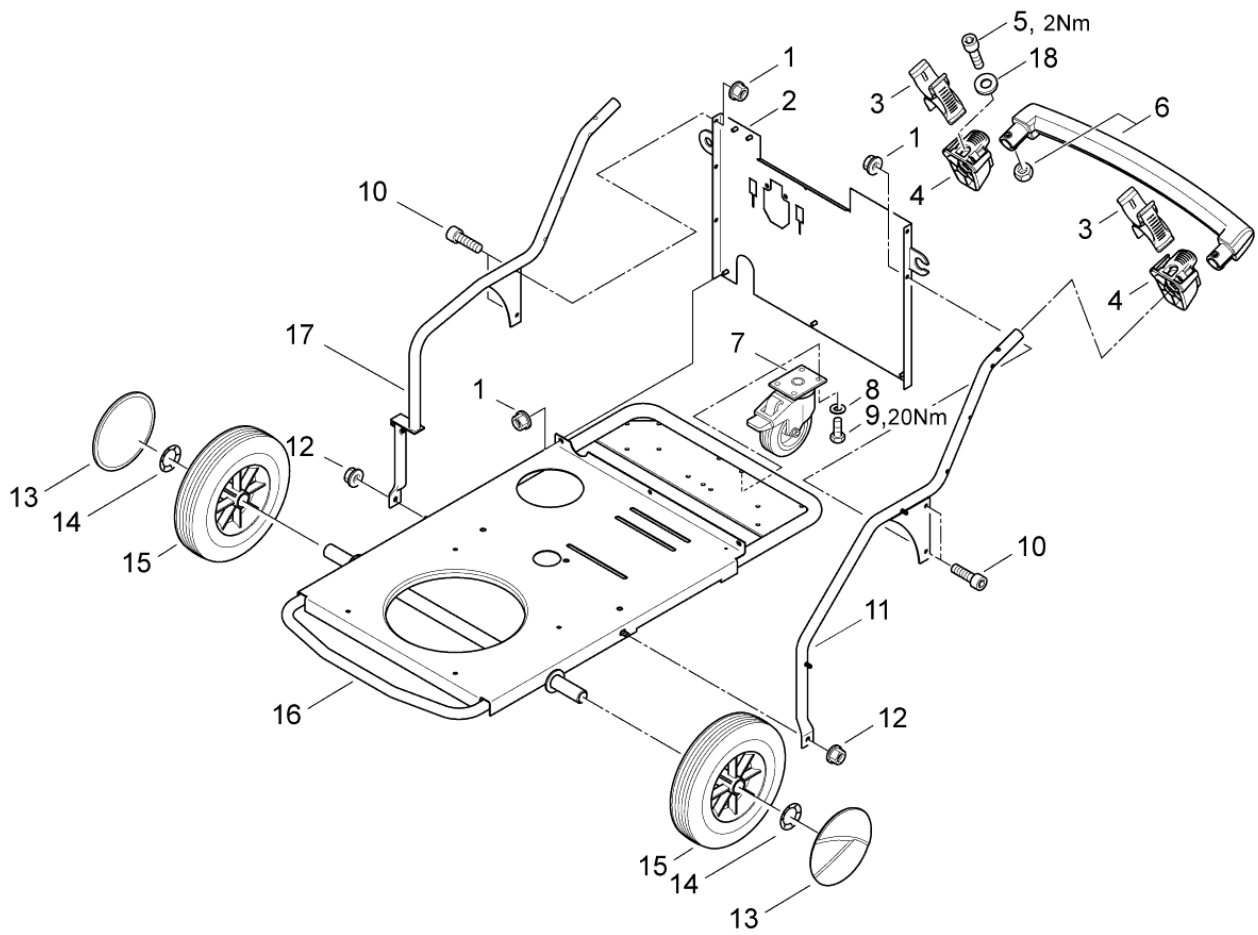

Pos.	Vare-nr	Antal	Beskrivelse	Notes
1	12496	7	Møtrik M6	
2	301001256	1	Bagvæg	
3	101117964	2	Lanse Holder	
4	301001283	2	Holder	[1]
5	15045	2	Skruer M6X35	
6	301000447	1	Håndtag	[1]
7	46361	1	Drejehjul	
8	2762	4	Skive	
9	5370	4	Skruer M8X10	[1]
10	3913	4	Skruer M6X12	
11	301001251	1	Rørramme	
12	61467	2	Møtrik M8	
13	301001076	2	Hjulkappe Ø 180	[2]
14	1813799	2	Låseskive Ø25	
15	301000989	2	Hjul Ø250X75	
16	301002481	1	BASE FRAME NEPTUNE 3+4	
17	301002488	1	Rørramme	
18	2764	2	Washer 6,4X1,6	

Part Notes:

1. [1] - STOCK COVERS GUARANTEE
   [2] - NO LONGER AVAILABLE