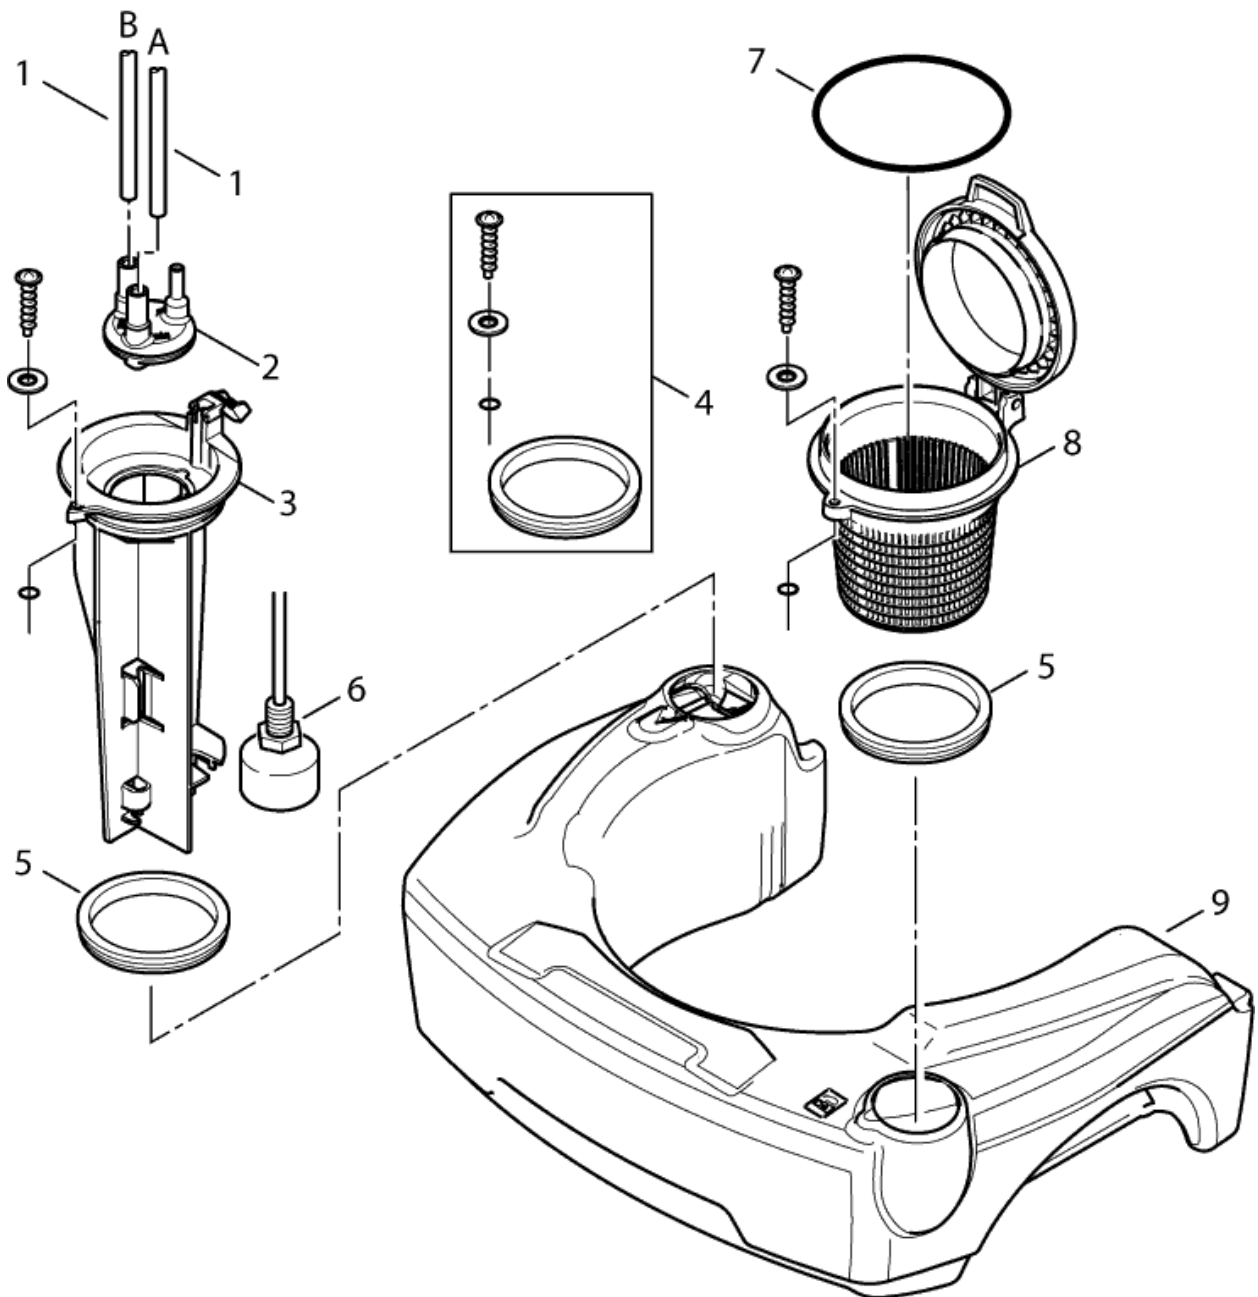

Pos.	Vare-nr	Antal	Beskrivelse	Notes
1	106408239	1	TUBE D6 X 1 MEWA DIN 73378 - 5 METERS	
3	301001276	1	Plug	[1]
3	301001262	1	Level Sensor Holder	[2]
4	101118099	2	SEALING KIT OF FUEL TANK - NEPTUNE 3 4	
5	301000620	2	Pakning Ø79,6Xø66X10	[3]
6	301001196	1	Float Switch	
7	909100173	1	O-Ring	
8	301001292	1	Filter-Cup Ø98,8	
9	301001208	1	Brændstoftank NEPTUNE 3	[2]

Part Notes:

- [1] - TSB-PPW-2013-001 301000620, 301001276DE TSB-PPW-2013-001 Dichtung Kraftstofftank
- [2] - STOCK COVERS GUARANTEE
- [3] - DE TSB-PPW-2013-001 Dichtung Kraftstofftank