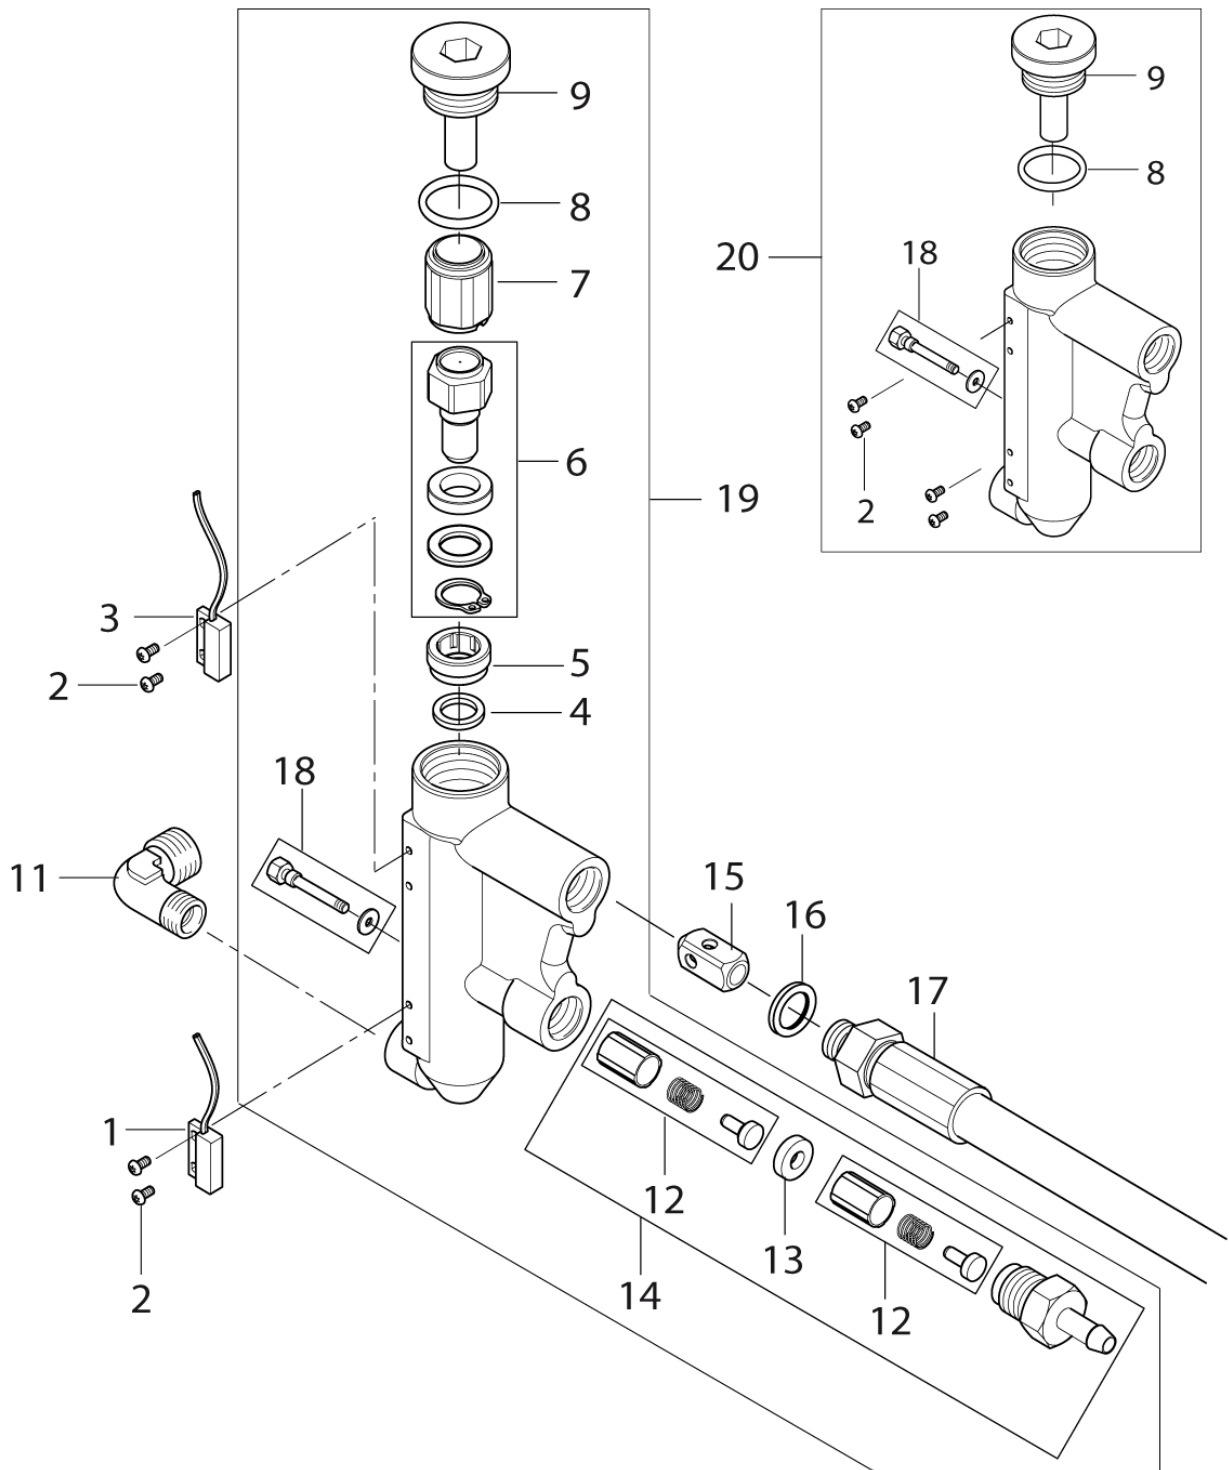

Resource notes:

-> 48.2010. SEE TSB-PPW-2010-028 TSB-PPW-2010-028 Flow control

Pos.	Vare-nr	Antal	Beskrivelse	Notes
1	101117891	1	Micro Switch N/C	
2	101118033	2	Screw M3X6 Brass Din 84 Iso 1207 Kit	
3	101117800	1	Reed Switch Kit	
4	3001112	1	O-ring 10 x 3 Nitril	
5	6201534	1	Sæde	
6	101117896	1	Non Return Valve W/Magnet	[1]
7	6350454	1	Stempel	
8	3000825	1	O-ring 20,24 x 2,62 Nitril	
9	101117899	1	Plug For Flow Control	
11	1603119	1	"Vinkel Ø12X1/4" "	[2]
12	1119566	2	Rep. sæt kontraventil	
13	6201535	1	Sæde til kontraventil	
14	1119318	1	Rep. sæt til kontraventil	
15	6101038	1	Stempel	
16	1801075	1	Tætningsskive 3/8"	
17	101117907	1	Hose Dn8X700	
18	101118010	1	Screw Kit For Flowcontrol	[3]
19	101118012	1	Flowkontrol komplet kit	[3]
20	101118032	1	Flow Control Replacement Kit	

Part Notes:

1. [1] - TSB-PPW-2016-012 MH 4M FA None return valve 101117896 get stocked
   DE TSB-PPW-2016-012 MH 4M FA Strömungskolben 101117896 blockiert
2. [2] - TSB-PPW-2011-010 Neptune 4 FA S-pipe 101117923
3. [3] - See note