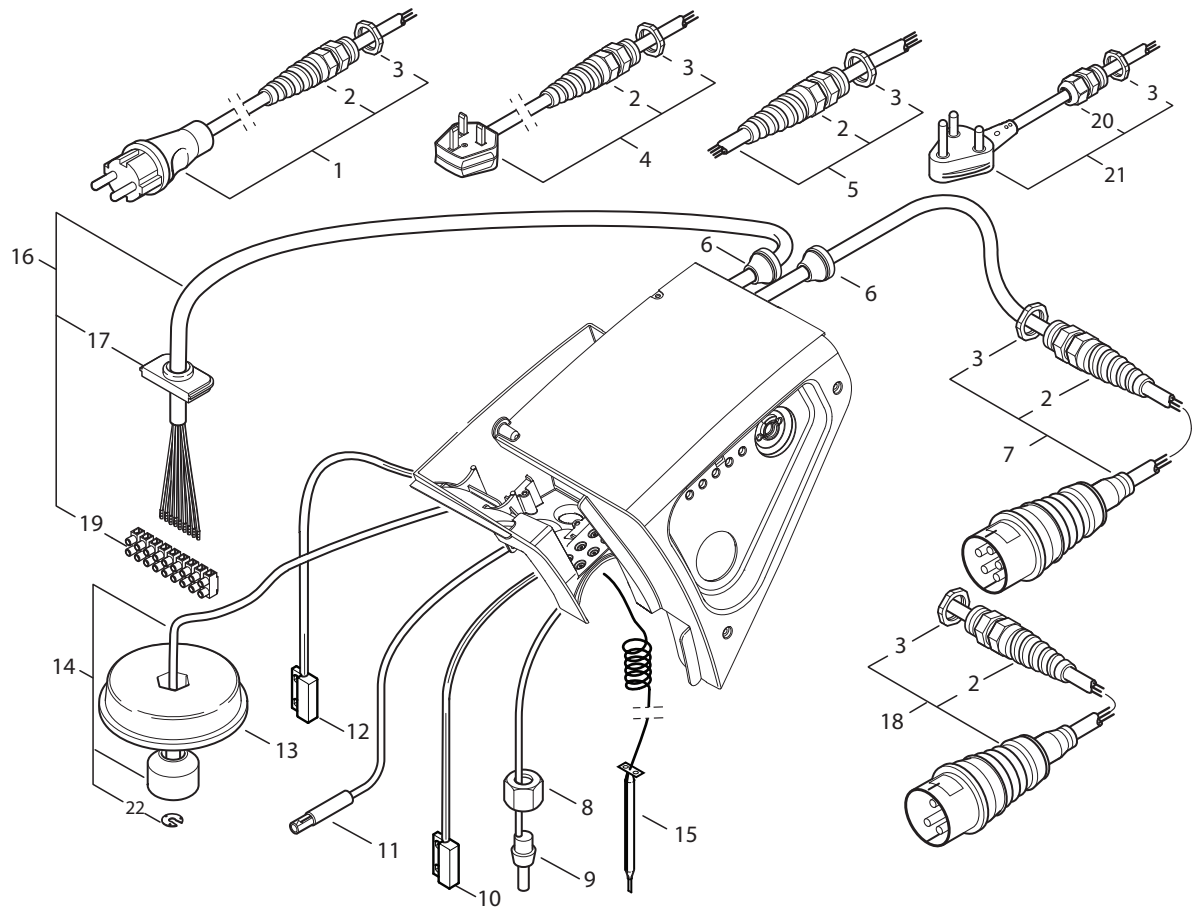

Pos.	Vare-nr	Antal	Beskrivelse	Notes
1	301000829	1	POWER CORD 3G1.5X6M H07RN-F CEE7 GND	[1]
2	909100198	1	SCREWED CABLE GLAND M25X1.5	
2	909100043	1	Kabelafastning	
3	909100020	1	Hexagon Thin Nut M25X1.5 En 50262 P	
3	909100019	1	Møtrik	
4	301002989	1	CORD H07RN-F 3G1.5X6.0 AS3112	[2]
4	301000912	1	POWER CORD H07RN-F 3G1.5X6.0	[3]
5	301001384	1	POWER CORD VCT 4X3.5X10,8M W/O PLUG AEH	[4]
5	301000834	1	Ledning Med Stik	[5]
5	301000833	1	POWER CORD H07RN-F 4G2.5X6.0	[6]
6	3803780	2	Pakdåse Tet 10-14C	
7	301000834	1	Ledning Med Stik	[7]
8	1081	1	Tilslutningsmøtrik, Galv.	
9	301000730	1	Temperaturføler	
10	101117891	1	Micro Switch N/C	
11	301000729	1	Flammeføler	
12	101117800	1	Reed Switch Kit	
13	301000615	1	Dæksel	
14	301001196	1	Float Switch	
15	101117723	1	Flammesensor Neptun 2	
16	101117846	1	MOTOR CABLE 9-WIRE 1PH AWG14	[8]
17	17106	1	Indsats	
19	101117839	1	Terminal Plug And Termina L Pins	
20	107141571	1	CABLE GLAND KIT	[9]
21	301000407	1	POWER CORD SJOW AWG10/3X9.0	[10]
22	107142593	1	HOLDING WASHER PE	[11]

Part Notes:

- [1] - 1x220-230V 50-60Hz
  STOCK COVERS GUARANTEE
- [2] - 4-28 FA
  NO LONGER AVAILABLE
- [3] - GB
- [4] - JP
- [5] - 3x400V 50Hz EU
- [6] - 3x230/400V 50Hz NO, B - 3x220-460V 60Hz Exp.
  STOCK COVERS GUARANTEE
- [7] - (Gerni)
- [8] - STOCK COVERS GUARANTEE
- [9] - US
  STOCK COVERS GUARANTEE
- [10] - 4-36 US
  STOCK COVERS GUARANTEE
- [11] - TSB-PPW-2016-017 Locking ring for oil level switch falling off