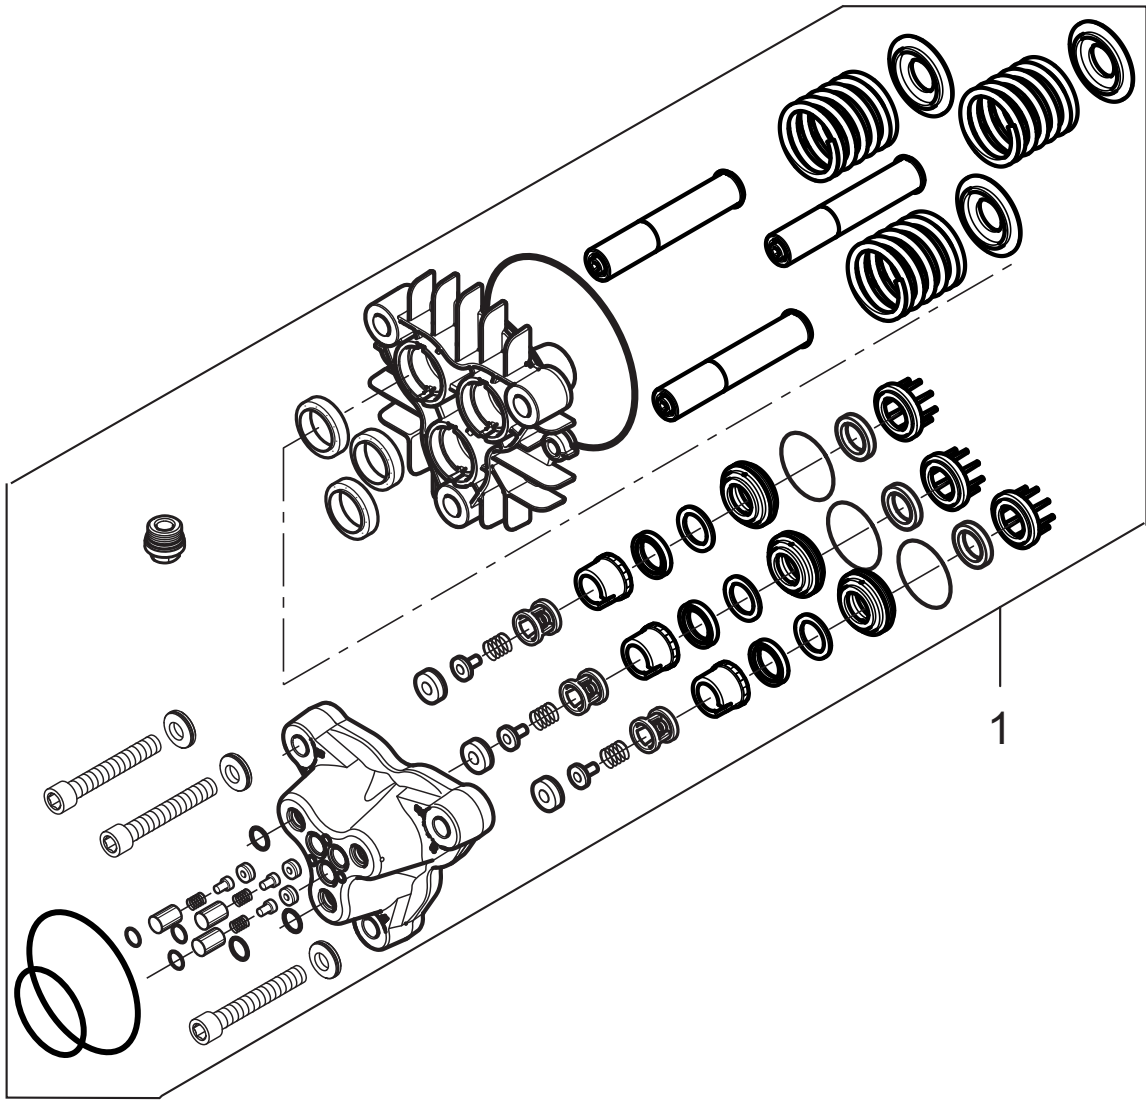

Part Notes:

- [1] - TSB-PPW-2020-003 NA5 pump THRUST COLLAR changed
- [2] - TSB-PPW-2015-002 NA5.2 Pump Information
- [3] - 101118324 - NA5.2 Pump kit

Pos.	Vare-nr	Antal	Beskrivelse	Notes
1	101117929	1	Water Inlet NEPTUNE	[1]
2	101117877	1	Suction Water Limiter	
3	107142766	1	HOSE NOZZLE	
4	9262	1	HOSE CLIP 12-20	
5	31000569	1	SUCTION HOSE D22x295 NR/SBR SH65	
6	3000296	1	O-ring 7,1 x1,6 Nitril	
7	101117778	1	Suction Fitting For Axr	[2]
7	101117953	1	Suction Fitting D2.0	[3]

Part Notes:

- [1] - TSB-PPW-2015-003 Water Inlet, 101117929 and 107144109 for NA5 pumps does not fit on NA5.2 pump
- [2] - STOCK COVERS GUARANTEE
- [3] - 4-25 EU and 4-28 AU, NZ
STOCK COVERS GUARANTEE

101118324 - NA5.2 Pump kit