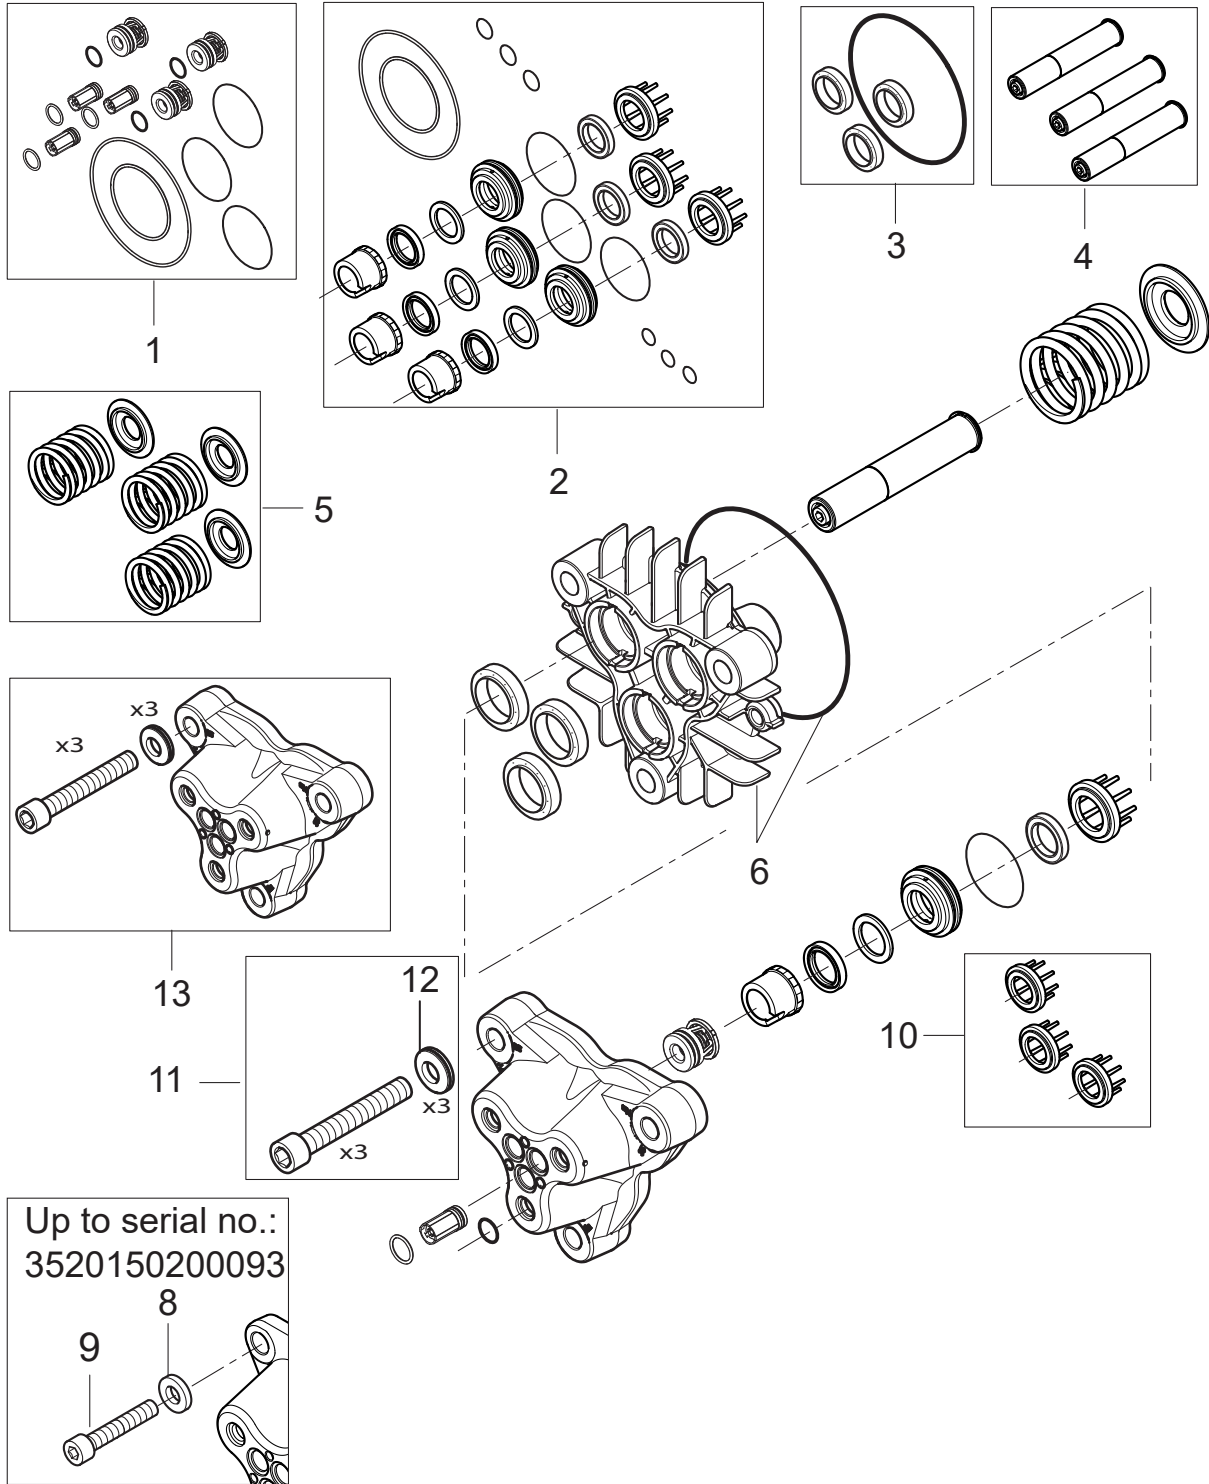

Pos.	Vare-nr	Antal	Beskrivelse	Notes
1	107144100	1	Ventil Kit Na5	
2	101118323	1	WATER SEAL KIT NA5	[1]
3	107144102	1	Oliemanchet Kit - Na5	
4	101118239	1	PISTON KIT - NA5.2	
5	107144104	1	Fjeder Kit - Na5	
6	107141983	1	CYLINDER BLOCK W/ O-RING NA5.2	[2]
8	107141727	3	WASHER D13 SPARE PART	[2]
9	107141513	3	CYLINDRICAL SCREW M12X65 12.9 DELTASIL	[2]
10	107140919	1	SUPPORT RING NA5 SPARE	
11	107141968	1	CYL.SCREW M12X80 WITH NORDLOCK WASHER	[2]
12	107141969	3	WASHER NLX12SP D12.5XD25.4X4.2MM	[2]
13	107141985	1	CYLINDER HEAD NA5.2 W. SCREWS WASHERS	[2]
NS	101118324	1	PUMP KIT NA5.2	[3]

Part Notes:

- [1] - TSB-PPW-2020-003 NA5 pump THRUST COLLAR changed
- [2] - TSB-PPW-2015-002 NA5.2 Pump Information
- [3] - 101118324 - NA5.2 Pump kit