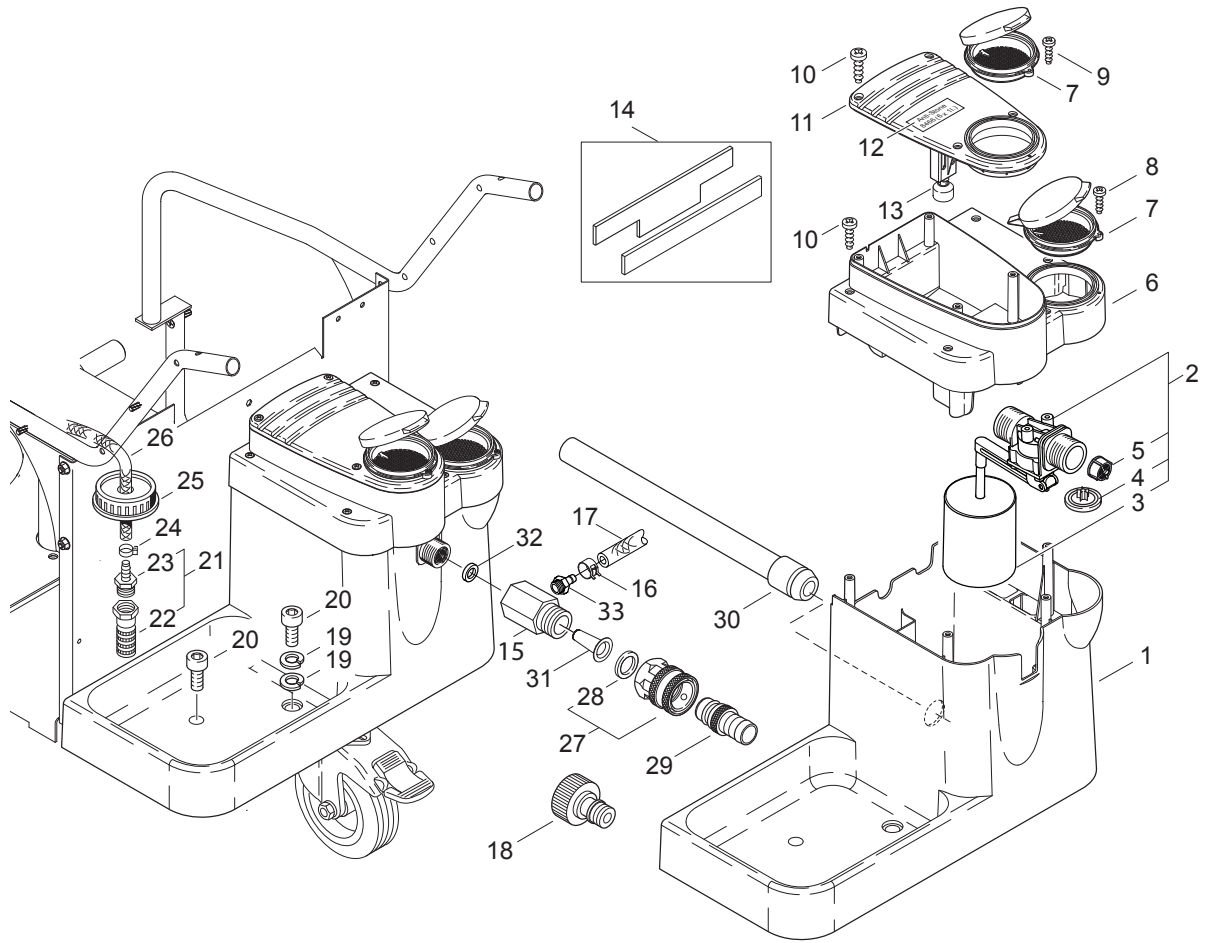

Pos.	Vare-nr	Antal	Beskrivelse	Notes
1	301001762	1	Vandtank	
2	101117784	1	Svømmerventil	
3	62877	1	Svømmer	
4	62878	1	Gummimenbran	
5	34218	1	Filter For Float Valve Ku	
6	301000562	1	Anti Kalk Tank	
7	301000561	2	Dæksel	
8	18086	1	Metal Skrue	
9	5606	1	Metal Skrue	
10	909100138	8	Skrue	
11	301000560	1	Låg Anti Kalk Tank	
12	301000932	1	Label	[1]
13	301000695	1	Niveauføler	
14	101117872	1	Gasket Kit	[1]
15	101117805	1	Vandtilgang	[2]
16	11654	1	Slangeklemme	
17	101406100	1	Kemislange, 5 Meter	
18	106404529	1	Gardena hanekobling 3/4"	
19	2770	2	LOCK WASHER 8	[1]
20	8892	2	Skrue	[1]
21	107145440	1	Strainer Valve Compl. Kit	
22		1	Buy pos. 21	
23	5283	1	HOSE NOZZLE 6R3/8	[1]
24	11654	1	Slangeklemme	
25	301001004	1	Canister Cover	
26	101406100	1	Kemislange, 5 Meter	
27	1602945	1	KEW kobling, indv. gevind 3/4"	
28	3001237	1	Pakning Ø24,5Xø16X3	
29	1600659	1	KEW kobling slange-ende 3/4" han	
29	1605955	1	Stiknippel	[3]
30	31000569	1	SUCTION HOSE D22x295 NR/SBR SH65	
31	101117926	1	Filter	
32	3001237	1	Pakning Ø24,5Xø16X3	
33	301001392	1	Slange Dyse Ø8/M10X1	

Part Notes:

- [1] - STOCK COVERS GUARANTEE
- [2] - TSB-PPW-2014-001 Water inlet 101117873
- [3] - US