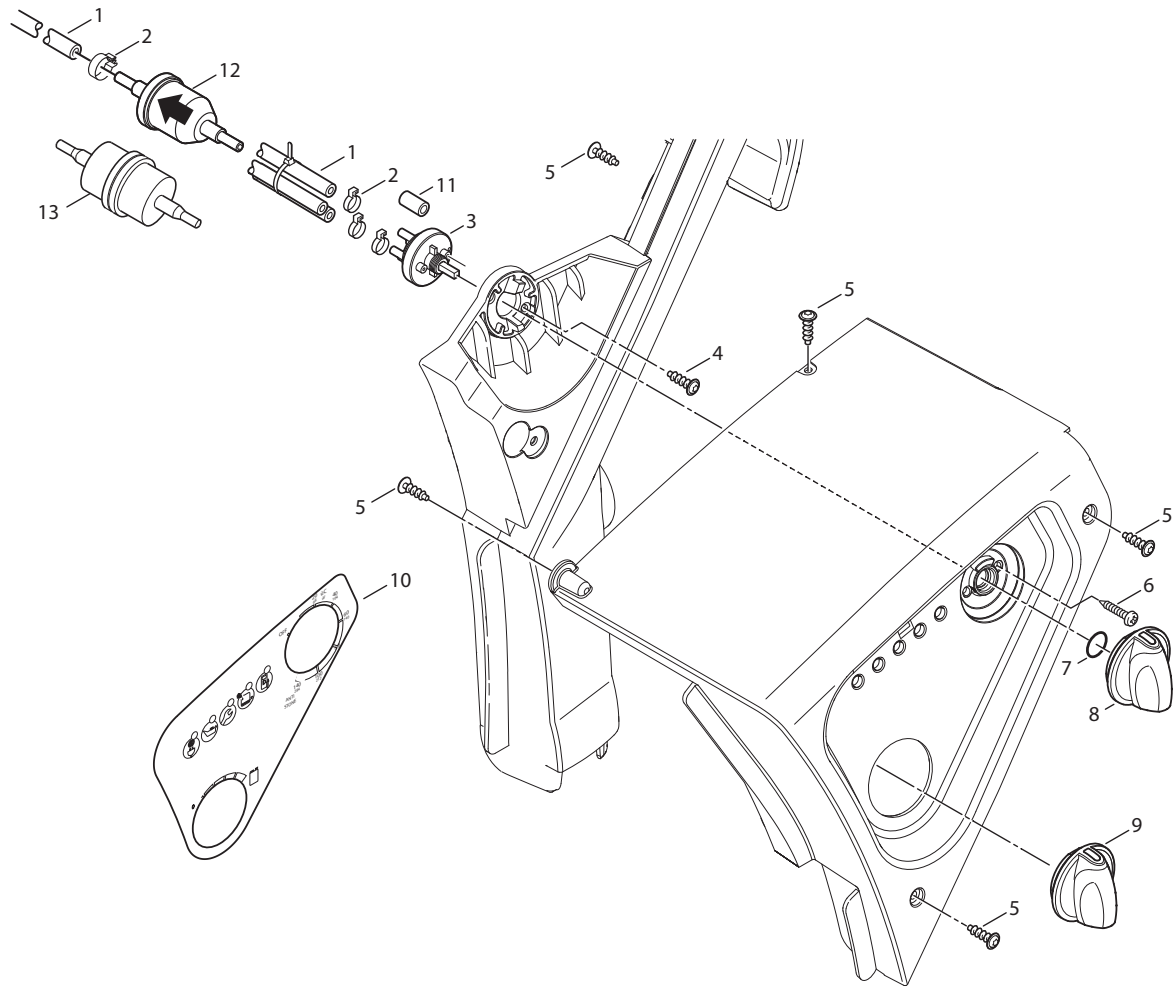

Pos.	Vare-nr	Antal	Beskrivelse	Notes
1	101406100	1	Kemislange, 5 Meter	
2	11654	3	Slangeklemme	
3	301001000	1	Doserventil	
4	1814730	2	SCREW 35X10B W1423	
5	1814614	6	Skruer K50X18 Wn1451 A2	
6	19527	2	COUNTERSUNK SCREW M4X10 ISO 7046 ZN	[1]
7	9868	1	O-ring 10.0X2.5	
8	909100204	1	Drejeknap	
9	909100214	1	Drejeknap Gr.1 4Kt	
10	301001227	1	Label-Operation	[1]
11	301001906	1	Lukkekappe	
12	301002926	1	Filter	
13	6184100	1	Oliefilter	[2]

Part Notes:

- [1] - STOCK COVERS GUARANTEE
- [2] - ONLY for NEPTUNE 4-54 PAX SWISS LINE 400/3/50 CH