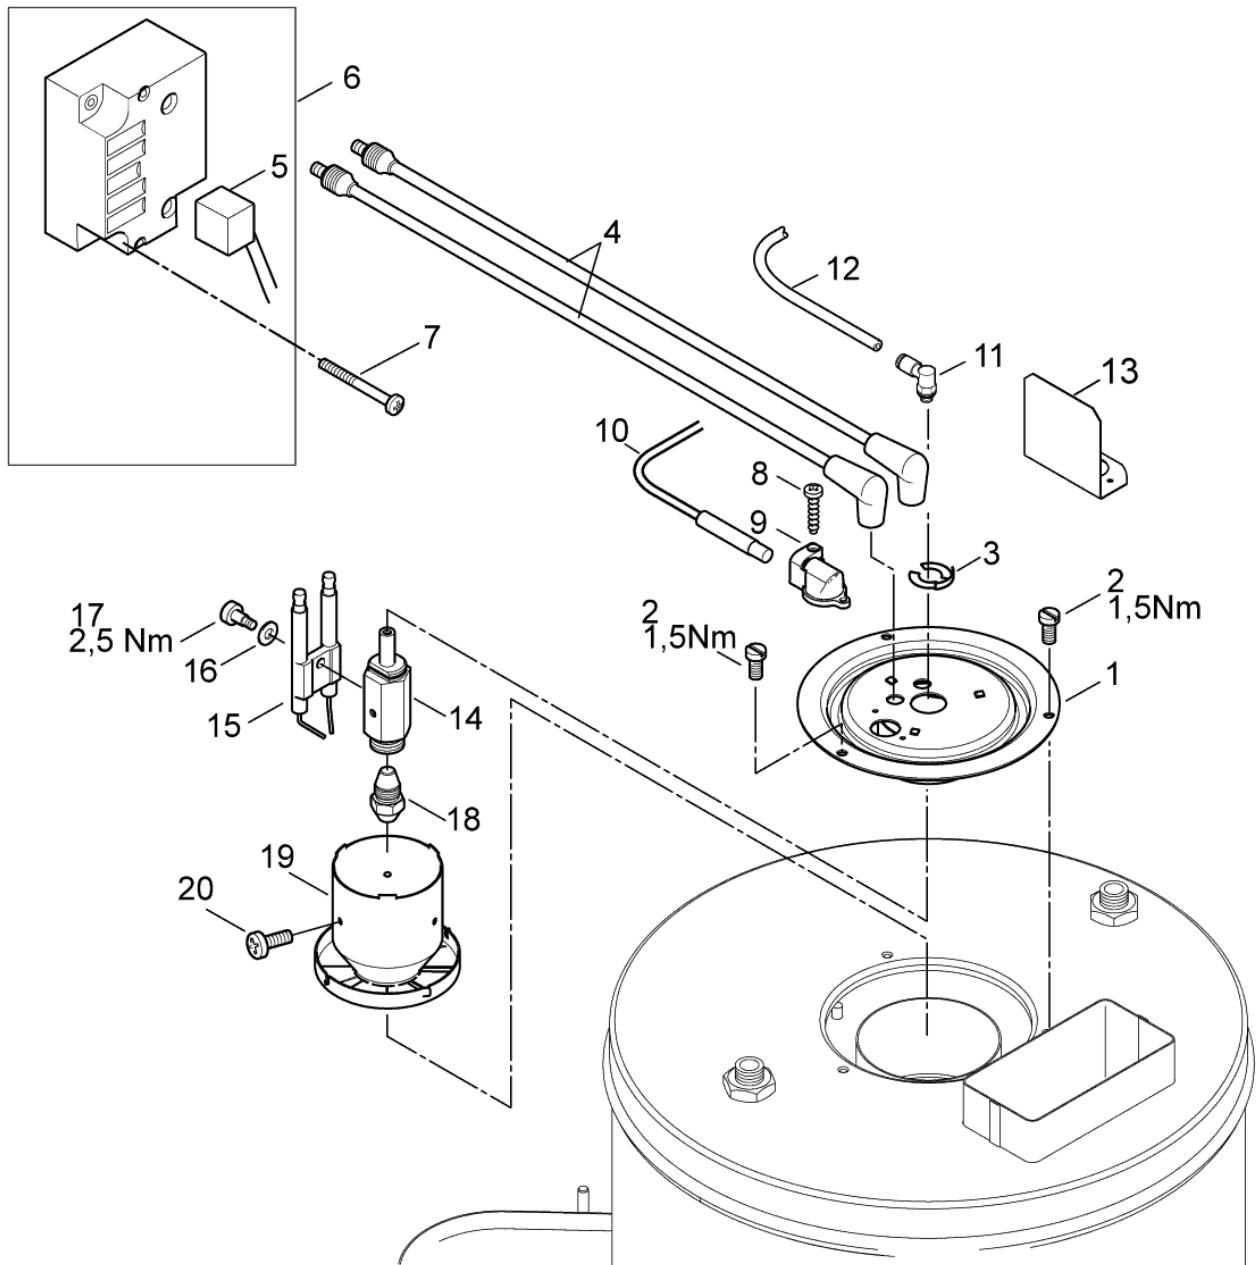

Pos.	Vare-nr	Antal	Beskrivelse	Notes
01	101117757	1	COVER FOR BOILER COMPLETE	
02	4820	3	Skrue	
03	101117876	1	Circlips	
04	101117760	1	Ignition Cord 7X500 - Da Nfoss	
05	101117756	1	Tændkabel	
06	301002083	1	Ignition Transformer 110- 120 50-60	[1]
06	101117660	1	Ignition Transformer W/Pr lmary Cord	[2]
07	42236	2	Skrue M5X45 ISO 1207 ZN	
08	5606	1	Metal Skrue	
09	301000934	1	Holder Flammeføler	
10	301000729	1	Flammeføler	
11	101117913	1	Elbow 4/M5 Push-In	
12	909100141	1	Slange	
13	101117922	1	Plate For Flame Sensor Ki T	[3]
14	101117915	1	Oil Nozzle Holder	
15	301150009	1	Tændelegtrode	
16	909100144	1	Fjederskive	
17	909100143	1	Skrue	
18	2802712	1	Oliedyse	[4]
18	61659	1	Oil Nozzle 1,25/H 60°	[5]
19	301001278	1	Lufffordeler	[6]
19	301001683	1	Lufffordeler	[7]
20	51848	3	Skrue	

Part Notes:

- [1] - (cable not included)
  STOCK COVERS GUARANTEE
- [2] - and 200V JP
- [3] - STOCK COVERS GUARANTEE
- [4] - 4-25 (EU), 4-28 (AU, NZ)
- [5] - 4-28 exp, 4-36, 4-39, 4-43, 4-44, 4-50, 5-55
- [6] - 4-28 exp, 4-36, 4-39, 4-43, 4-44, 4-50, 5-55
  STOCK COVERS GUARANTEE
- [7] - 4-25 (EU), 4-28 (AU, NZ)
  STOCK COVERS GUARANTEE