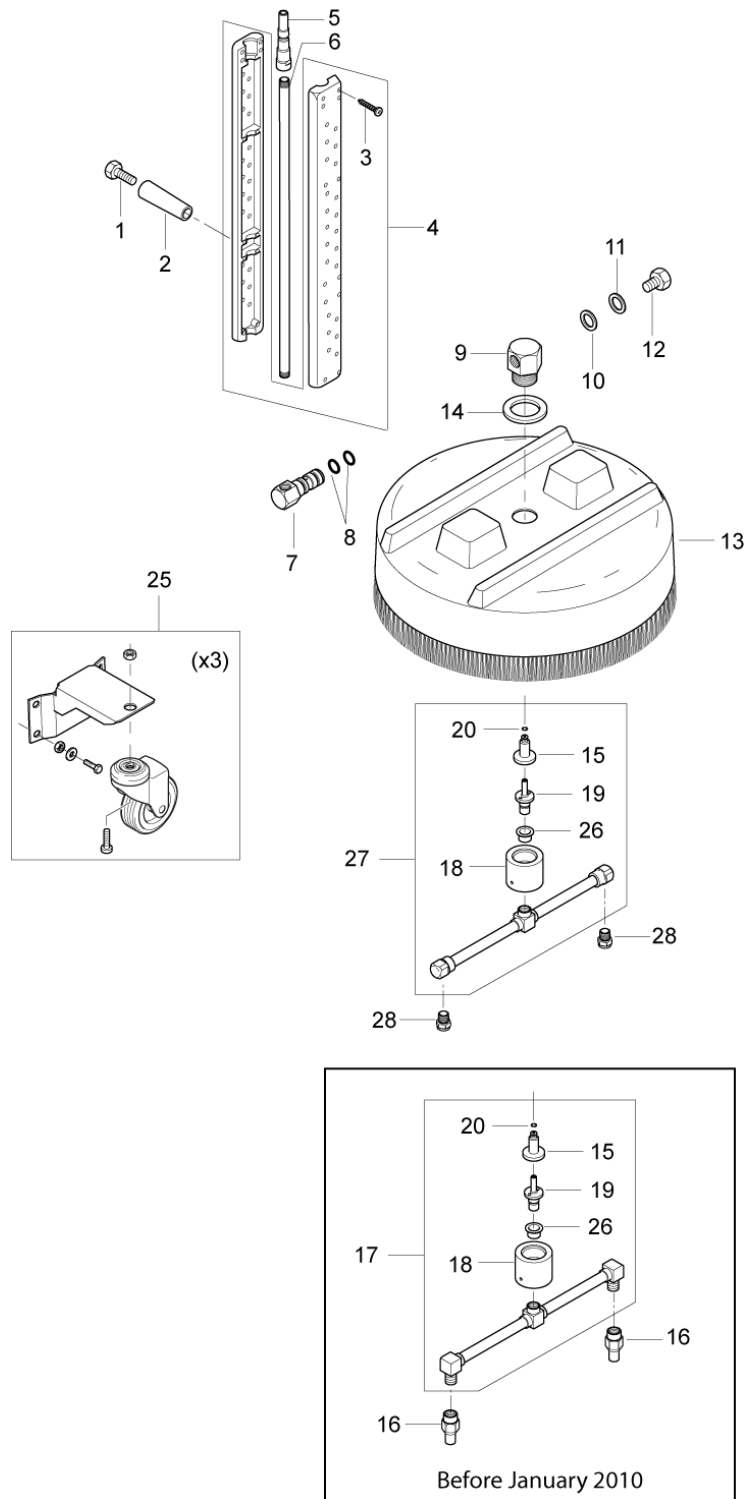

Pos.	Vare-nr	Antal	Beskrivelse	Notes
0-	106411310	1	POWERSCRUB P300	[1]
1	1812361	1	BOLT M8X30	[2]
2	4000014	1	Tværgreb	
3	101814698	12	Skruer	
4	1118009	1	Rep. sæt til spulerør	
5	1609325	1	KEW stiknippel 1/4"	
6	2400109	1	Tilgangsør Ø13 x 2 x 372 mm	[3]
7	6411902	1	INLET	[2]
8	3004346	2	O-Ring	[3]
9	6411904	1	Rotorelement	[2]
10	6411903	1	Skive Pom	[2]
11	6411917	1	Skive Ø22X11,2X2	[2]
12	1814703	1	BOLT M10X10	[2]
13	6411758	1	CABINET COMPL. POWER SCRUB 300	[2]
14	6411926	1	Skive	[2]
15	106402603	1	Leje	[2]
16	2802655	2	Tornado dyse 2503 Indv.	[4]
16	2802651	2	Tornado dyse 2504 indv.	[5]
17		1	Up to 18th. Jan. 2010	[6]
18	106402606	1	Møtrik	[2]
19	106402605	1	Rotor	[2]
20	3004108	1	O-ring 5,28X1,78 Nitril 90 Sh	
25	106411314	1	Hjulsæt For Powerscrub	[2]
26	106402604	1	Leje	[7]
27	106408165	1	ROTOR ARM COMPL. P300	[8]
28	101119738	1	Tornado Plus dyse 1/8" 0400 Metalgrå	[9]
28	101117695	1	Tornado Plus dyse 1/8" 0300 Mørk orange	[9]
28	101117692	1	Tornado Plus dyse 1/8" 0275 Mørk brun	[9]

Part Notes:

- [1] - Buy HydroScrub P300 P and P300 H
  CLOSED WHEN STOCK EMPTY
- [2] - CLOSED WHEN STOCK EMPTY
- [3] - GUARANTEE DATE EXPIRED
- [4] - Up to 18th. Jan. 2010
  GUARANTEE DATE EXPIRED
- [5] - Up to 18th. Jan. 2010
  STOCK COVERS GUARANTEE
- [6] - Up to 18th. Jan. 2010
- [7] - STOCK COVERS GUARANTEE
- [8] - From 18th Jan. 2010
  CLOSED WHEN STOCK EMPTY
- [9] - From 18th Jan. 2010