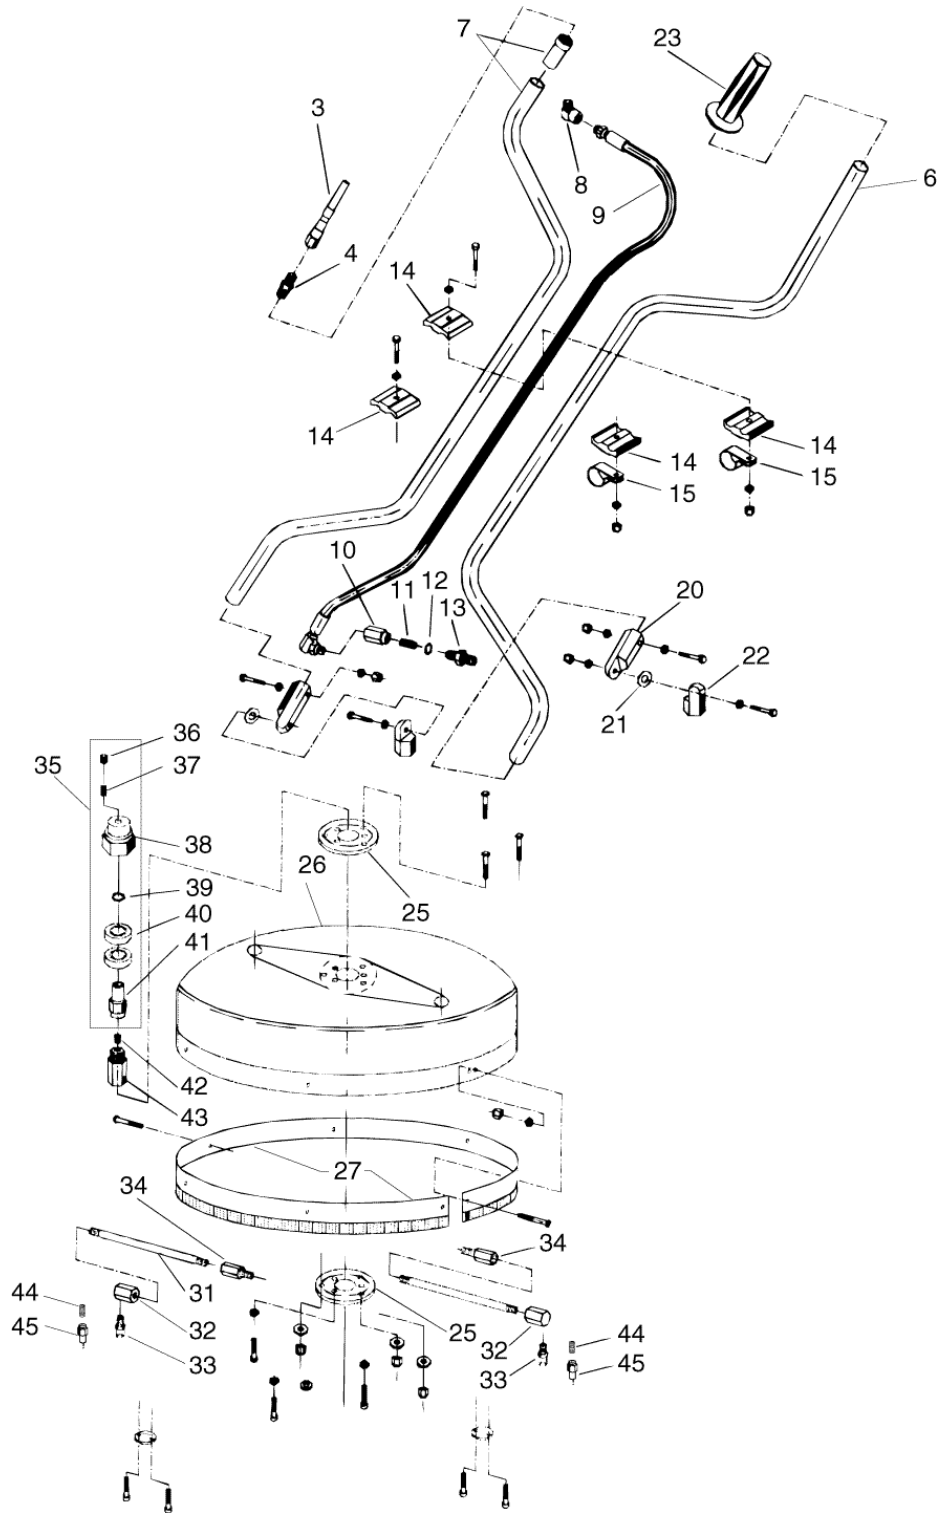

Pos.	Vare-nr	Antal	Beskrivelse	Notes
0	8000010	1	HYDROSCRUB HEAVY DUTY	
0	8000000	1	HYDROSCRUB STANDARD	
3	1609325	1	KEW stiknippel 1/4"	
4	8000011	1	SPACER	[1]
6	8000112	1	HANDLE . LEFT	[1]
7	8000018	1	HANDLE W.ADAPTER	[1]
8	8000001	1	ELBOW. HYDROSCRUB	[2]
9	8000002	1	HIGH PRESSURE HOSE	[2]
10	8000019	1	FILTER HOUSING	[1]
11	8000003	1	FILTER. HYDROSCRUB	[3]
12	8000004	1	O-RING	[3]
13	8000020	1	FILTER ADAPTER	[1]
14	8000021	4	HANDLE BRACKET	[3]
15	8000022	2	HOSE CLAMP	[3]
20	8000023	2	UPPER HINGE	[1]
21	8000024	2	TEFLON WASHER	[1]
22	8000025	2	HINGE LOWER	[4]
23	8000026	1	HANDLE GRIP	[1]
25	8000027	2	WASHER	[3]
26	8000028	1	COVER	[1]
27	8000014	1	Børsteholder med børste	[2]
31	8001981	1	SPRAY ARM ASSEMBLED	[5]
31	8000006	2	SPRAY ARM HYDROSCRUB	[2]
32	8000029	2	NOZZLE ELBOW	[6]
33	8000007	2	Dyse 03	[7]
33	8000008	2	NOZZLE 04. HYDRO SCRUB	[2]
34	8000038	3	SPRAY BAR FITTING	[3]
35	8001982-M	1	SWIVEL ASSY NEW STYLE	[5]
35	8001982-M	1	SWIVEL ASSY NEW STYLE	[8]
36	8000030	1	PLUG PIPE 1/8 NPT ALLEN BRASS	[9]
37	8000031	1	PRIMARY ORIFICE	[8]
38	8000032	1		[10]
38	8001983	1		[11]
39	8000033	1	RETAINING RING	[3]
40	8000034	2	BEARING	[1]
41	8000035	1	BEARING CARRIER	[4]
42	8000036	2	SECONDARY ORIFICE	[4]
43	8000037	1	DRIVE SNOOT	[1]
44	8002940	1	REDUCTION PIECE	[12]
45	2802651	1	Tornado dyse 2504 indiv.	[13]

Part Notes:

- [1] - ACCESSORIES OUTPHASED 2002
- [2] - GUARANTEE DATE EXPIRED
- [3] - HYDROSCRUB OUTPHASED 2002
- [4] - CLOSED BY VENDOR
- [5] - From 02.05.00
  ACCESSORIES OUTPHASED 2002
- [6] - Std.
  HYDROSCRUB OUTPHASED 2002
- [7] - Std.
  GUARANTEE DATE EXPIRED
- [8] - Until 01.05.00
  ACCESSORIES OUTPHASED 2002
- [9] - MACHINE EXP 04/04.NO REPL
- [10] - Until 01.05.00
- [11] - From 02.05.00
- [12] - Heavy duty
  ACCESSORIES OUTPHASED 2002
- [13] - Heavy duty
  STOCK COVERS GUARANTEE