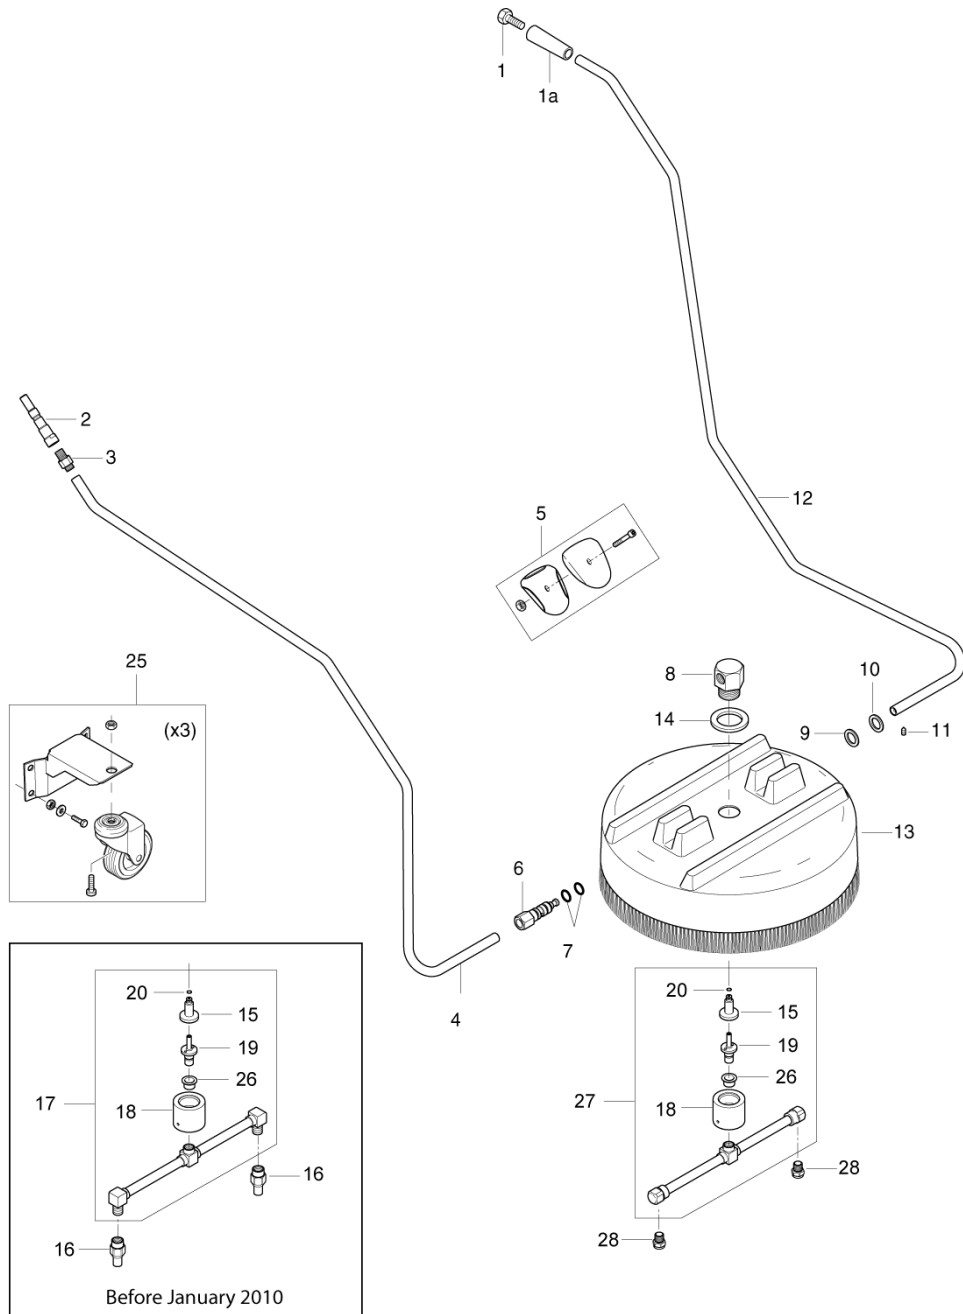

Pos.	Vare-nr	Antal	Beskrivelse	Notes
0-	106411311	1	Power Scrub P400	[1]
1	1809961	1	Sætskrue M8X35 Din 558 Rf	
1A	4000014	1	Tværgreb	
2	1609325	1	KEW stiknippel 1/4"	
3	6400664	1	Afstandsstykke	
4	6411913	1	TUBE LEFT	[2]
5	6411749	1	SUPPORT COMPL.	[3]
6	6411916	1	Inlet For Rotorhead	[3]
7	3004346	2	O-Ring	[2]
8	6411904	1	Rotorelement	[3]
9	6411903	1	Skive Pom	[3]
10	6411917	1	Skive Ø22X11,2X2	[3]
11	1814701	1	Pinolskrue	[3]
12	6411914	1	TUBE RIGHT	[3]
13	6411759	1	Kabinet Power Scrub 400	[3]
14	6411926	1	Skive	[3]
15	106402603	1	Leje	[3]
16	2802651	2	Tornado dyse 2504 indiv.	[4]
16	2802655	2	Tornado dyse 2503 Indv.	[5]
17		1	Up to 18th. Jan. 2010	[6]
18	106402606	1	Møtrik	[3]
19	106402605	1	Rotor	[3]
20	3004108	1	O-ring 5,28X1,78 Nitril 90 Sh	
25	106411314	1	Hjulsæt For Powerscrub	[3]
26	106402604	1	Leje	[7]
27	106408166	1	Rotor Arm Compl. P400	[8]
28	101117692	1	Tornado Plus dyse 1/8" 0275 Mørk brun	[9]
28	101119738	1	Tornado Plus dyse 1/8" 0400 Metalgrå	[9]
28	101117695	1	Tornado Plus dyse 1/8" 0300 Mørk orange	[9]

Part Notes:

- [1] - buy HydroScrub P300 P and P300 H
  CLOSED WHEN STOCK EMPTY
- [2] - GUARANTEE DATE EXPIRED
- [3] - CLOSED WHEN STOCK EMPTY
- [4] - Up to 18th. Jan. 2010
  STOCK COVERS GUARANTEE
- [5] - Up to 18th. Jan. 2010
  GUARANTEE DATE EXPIRED
- [6] - Up to 18th. Jan. 2010
- [7] - STOCK COVERS GUARANTEE
- [8] - From 18th Jan. 2010
  CLOSED WHEN STOCK EMPTY
- [9] - From 18th Jan. 2010