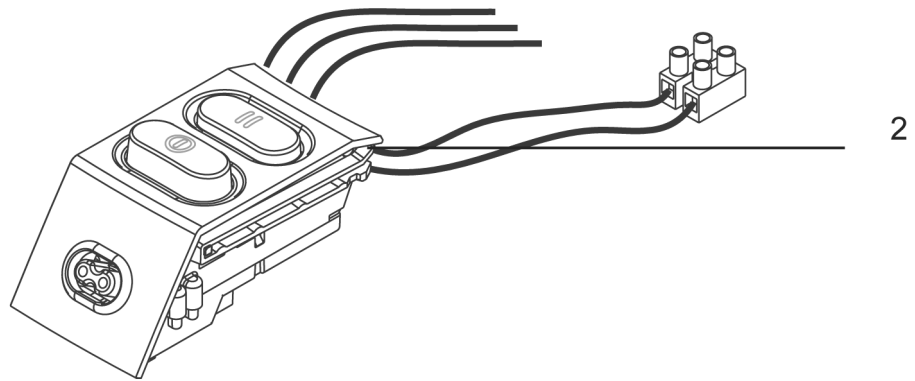

Part Notes:

[1] - STOCK COVERS GUARANTEE

Resource notes:

Pos.	Vare-nr	Antal	Beskrivelse	Notes
01	12019610	1	Elunit, GD1005/1010	[1]
01	12019614	1	EL UNIT SILVER METALLIC	[2]
01	12019612	1	Elunit grøn	[3]
01	107408910	1	EL-UNIT CDB ON/OFF CPL.	[2]
02	12019813	1	ELECTRICAL UNIT WHITE	[4]
02	12019812	1	ELECTRICAL UNIT BLUE	[2]
02	12019810	1	Elunit Hds1005 GD 1000	[2]
02	12019814	1	ELECTRICAL UNIT YELLOW	[4]
03	12010921	1	Wiring Board 2Speed Gd100 0/Fambuis 220-	