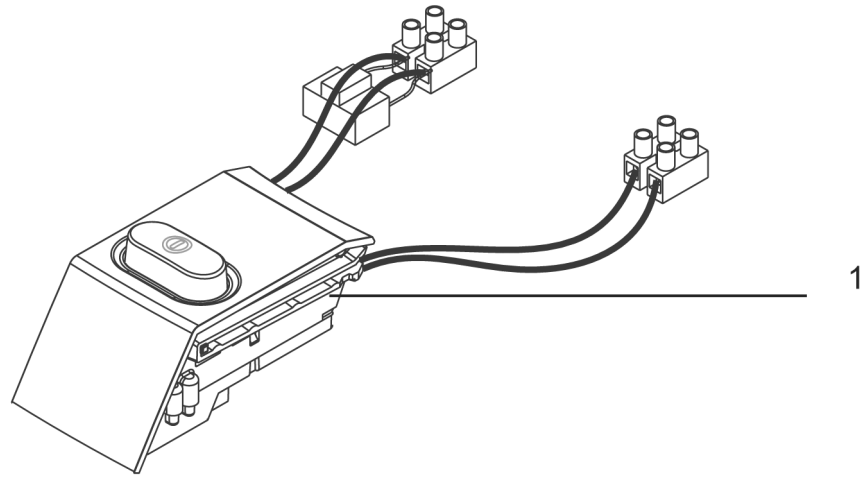

Part Notes:

[1] - STOCK COVERS GUARANTEE

Resource notes:

Pos.	Vare-nr	Antal	Beskrivelse	Notes
01	12019610	1	Elunit, GD1005/1010	[1]
01	12019614	1	EL UNIT SILVER METALLIC	[2]
01	12019612	1	Elunit grøn	[3]
01	107408910	1	EL-UNIT CDB ON/OFF CPL.	[2]
02	12019813	1	ELECTRICAL UNIT WHITE	[4]
02	12019812	1	ELECTRICAL UNIT BLUE	[2]
02	12019810	1	Elunit Hds1005 GD 1000	[2]
02	12019814	1	ELECTRICAL UNIT YELLOW	[4]
03	12010921	1	Wiring Board 2Speed Gd100 0/Fambuis 220-	