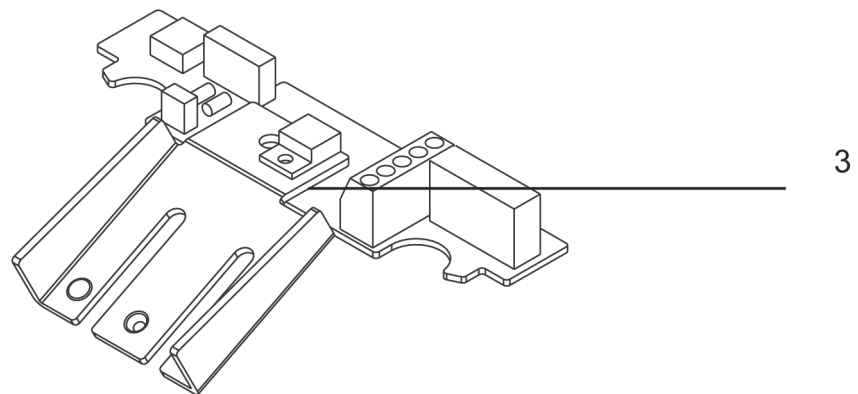

Part Notes:

[1] - STOCK COVERS GUARANTEE

Resource notes:

Pos.	Vare-nr	Antal	Beskrivelse	Notes
01	12019610	1	Elunit, GD1005/1010	[1]
01	12019614	1	EL UNIT SILVER METALLIC	[2]
01	12019612	1	Elunit grøn	[3]
01	107408910	1	EL-UNIT CDB ON/OFF CPL.	[2]
02	12019813	1	ELECTRICAL UNIT WHITE	[4]
02	12019812	1	ELECTRICAL UNIT BLUE	[2]
02	12019810	1	Elunit Hds1005 GD 1000	[2]
02	12019814	1	ELECTRICAL UNIT YELLOW	[4]
03	12010921	1	Wiring Board 2Speed Gd100 0/Fambuis 220-	