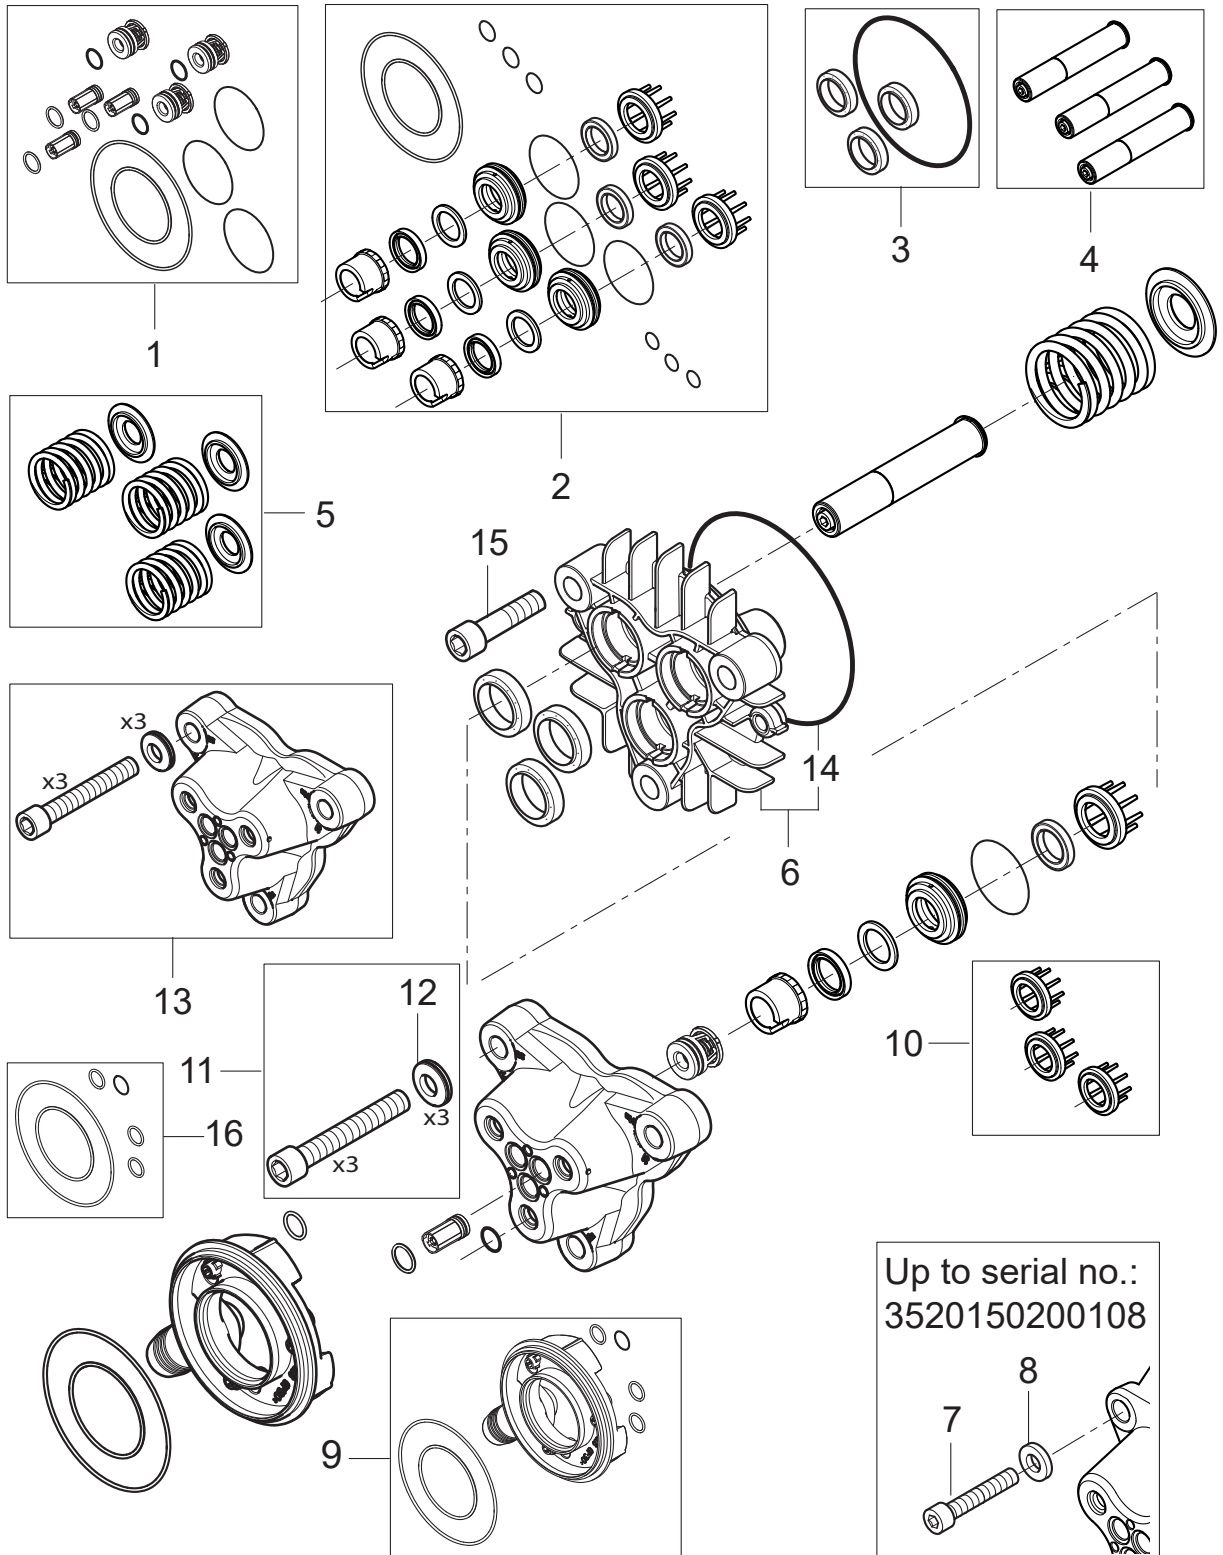

Cylinder block

POSEIDON 5-56 FA / MC 5M 200/1050 FA

2019.01.23

2019.01.23

Pos.	Vare-nr	Antal	Beskrivelse	Notes
1	101118121	1	VALVE KIT - NA5	
2	101118123	1	WATER SEAL KIT W/NEW SUPPORT RING - NA5	
2	101118256	1	WATERAFDICHTING NA5 HEAVYDUTY HOT SUCTIO	[1]
3	107144102	1	Oliemanchet Kit - Na5	
4	101118239	1	PISTON KIT - NA5.2	
5	107144104	1	Fjeder Kit - Na5	
6	107141983	1	CYLINDER BLOCK W/O-RING NA5.2	[2]
7	107141513	3	CYLINDRICAL SCREW M12X65 12.9 DELTASIL	[2]
8	107141727	3	WASHER D13 SPARE PART	[2]
9	101118078	1	WATER INLET KIT FOR NA5	
10	107140919	1	SUPPORT RING NA5 SPARE	
11	107141968	1	CYL.SCREW M12X80 WITH NORDLOCK WASHER	[2]
12	107141969	3	WASHER NLX12SP ?12.5X?19.5X3.5MM	[2]
13	107141985	1	CYLINDER HEAD NA5.2 W. SCREWS WASHERS	[2]
14	107141512	1	O-RING D114 X D1.78 NBR 72	
15	4042	2	CYLINDER SCREW M8X40 ISO 4762 8.8 ZN	
16	101118080	1	SEAL KIT FOR WATER INLET FOR NA5 FA PA	

Part Notes:

1. [1] - Heavy duty water seal kit. Inlet temperature can be increased from 60°C (140°F) to 80°C (176°F).
   TSB-PPW-2018-001 NA5.2 Pump Heavy Duty Kit hot water
2. [2] - TSB-PPW-2015-002 NA5.2 Pump Information
   TSB-PPW-2012-007 Washer for cylinder block NA5
   DE TSB-PPW-2012-007 Unterlagscheibe Zylinderkopf