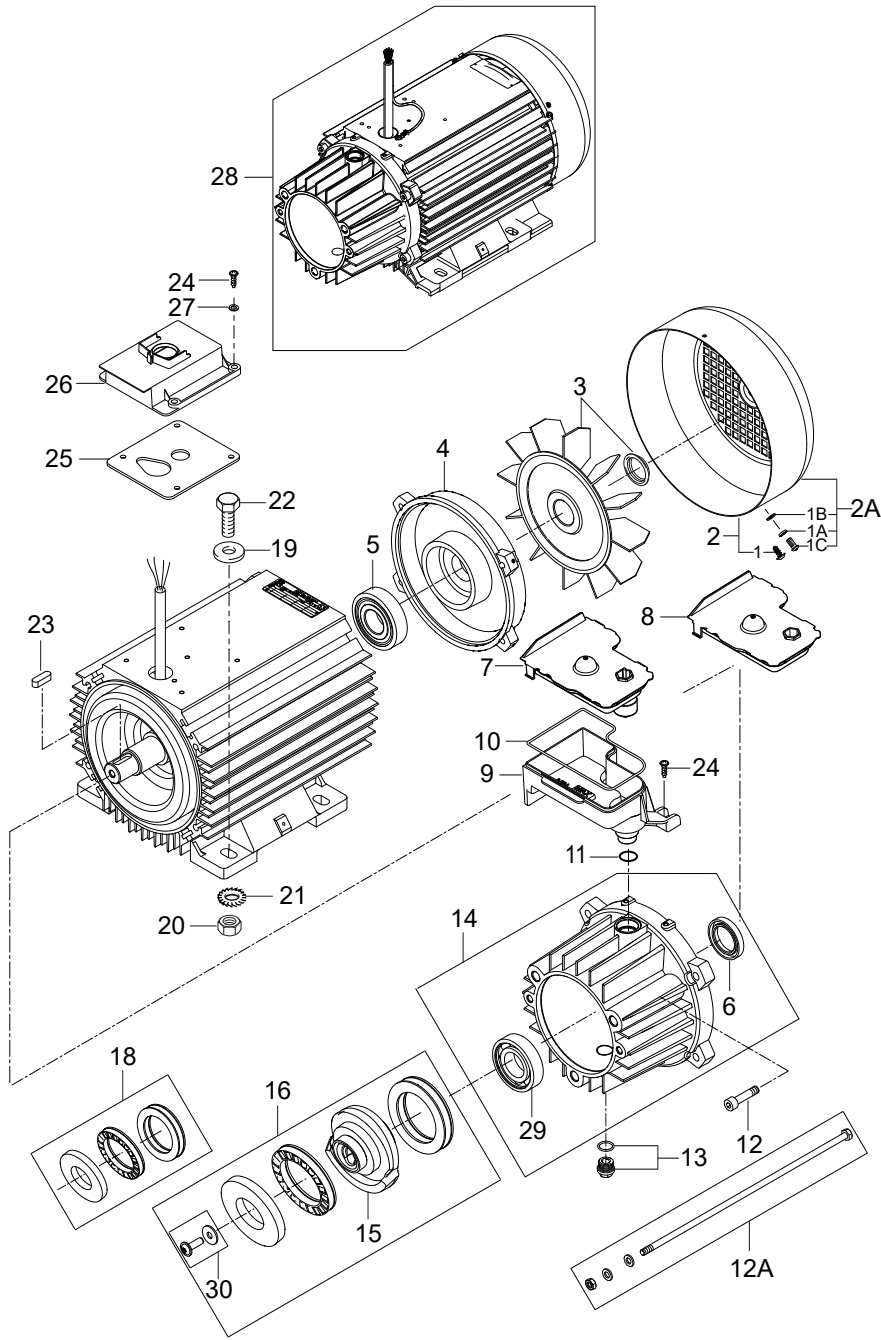

PARTS LIST

2019.02.20

TABLE OF CONTENTS

Overview	1
Motor pump	4
Cylinder block	8
Unloader FA	10
Electric box	12
Hose reel	15
Recommended spare parts	17
Default accessories	20
10118238 - NA5.2 Pump kit	22

Part Notes:

- [1] - See link Electric box
 [2] - See link Hose reel

- [3] - PA
- [4] - FA
- [5] - The new wheel and wheel cap is added from
Variant Ser. Nr. order nr.machine nr.
Nilfisk 3520151900645 - 1712947 - 107146806
Unitor 3520151901159 - 1711044 - 107146807
- [6] - 230-240/1/50 UK, AU
- [7] - US
- [8] - STOCK COVERS GUARANTEE