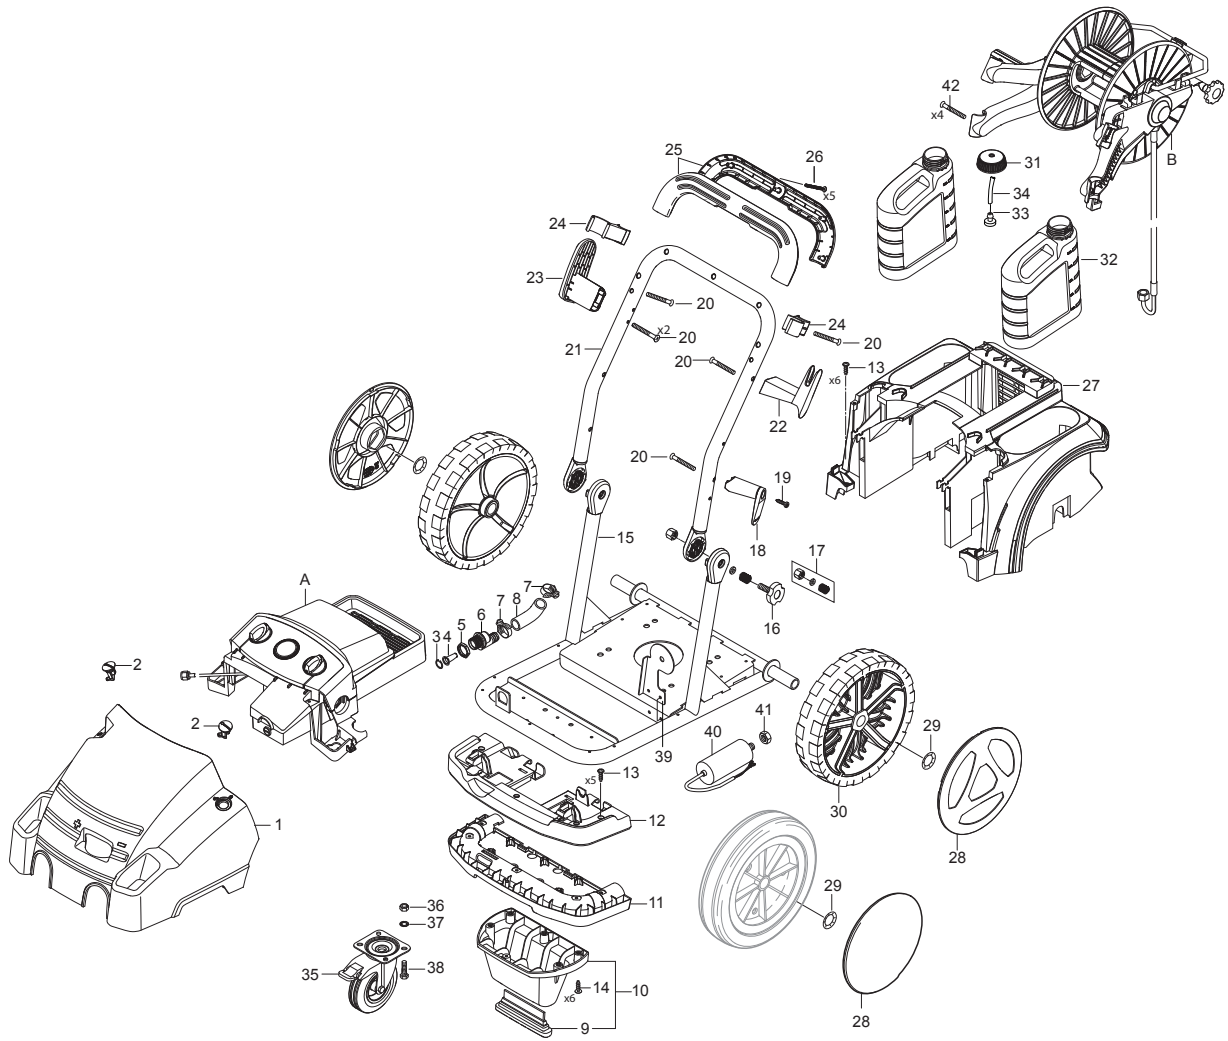

PARTS LIST

2019.02.20

TABLE OF CONTENTS

Overview	1
Motor pump	4
Cylinder block	8
Unloader FA	10
Electric box	12
Hose reel	15
Recommended spare parts	17
Default accessories	20
10118238 - NA5.2 Pump kit	22

Part Notes:

- [1] - See link Electric box
 [2] - See link Hose reel

- [3] - PA
- [4] - FA
- [5] - The new wheel and wheel cap is added from
Variant Ser. Nr. order nr.machine nr.
Nilfisk 3520151900645 - 1712947 - 107146806
Unitor 3520151901159 - 1711044 - 107146807
- [6] - 230-240/1/50 UK, AU
- [7] - US
- [8] - STOCK COVERS GUARANTEE