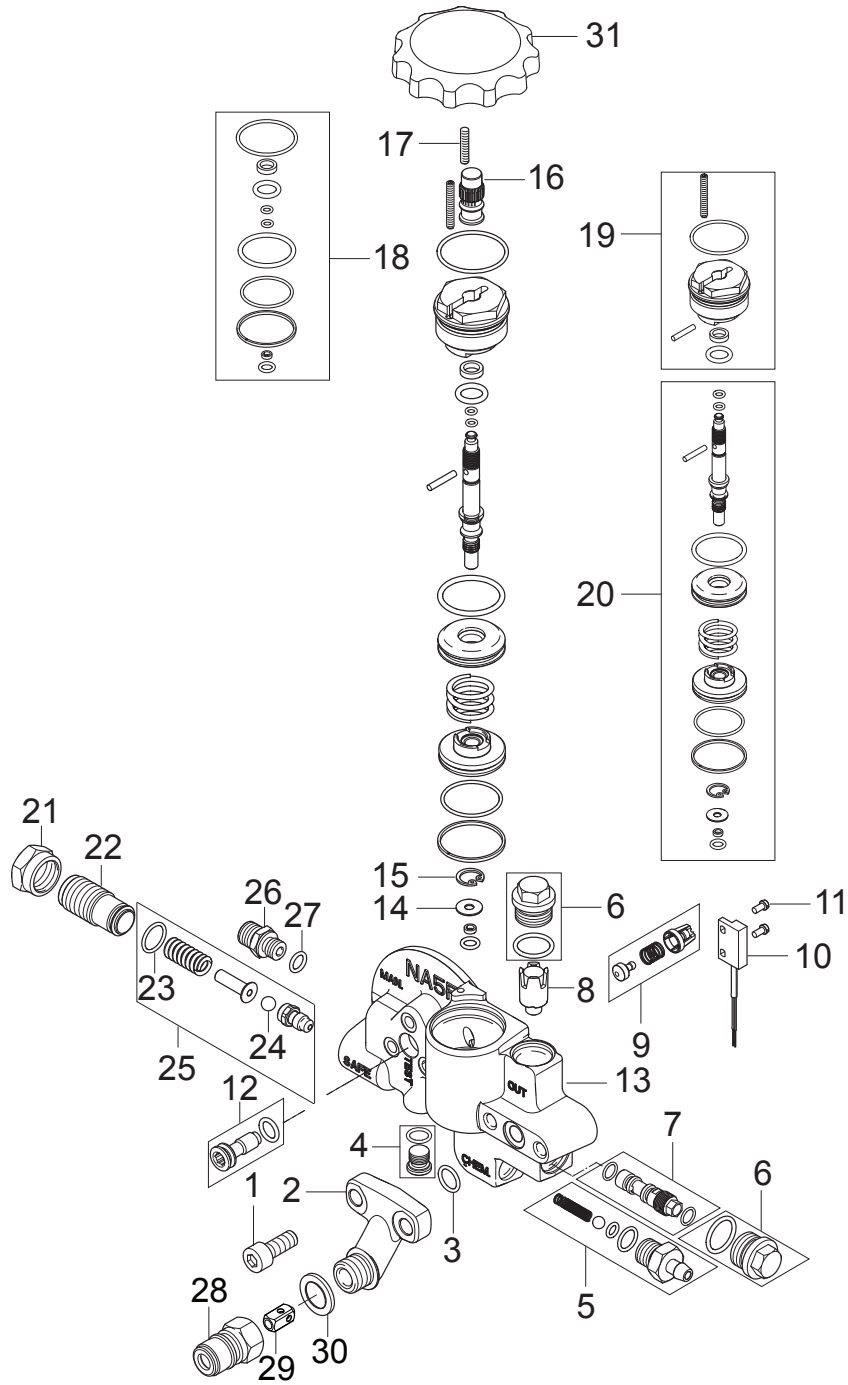

Pos.	Vare-nr	Antal	Beskrivelse	Notes
1	106408193	2	SCREW M8 X 20 8.8 DIN 912 FZB	
2	106408192	1	OUTLET FITTING FA AXIAL OUTLET	
3	106408191	1	O-RING 10.82X1.78 NBR 70	
4	101117924	1	Prop For Mpu 1/8	
5	1119406	1	Rep. sæt kontraventil	
6	107144154	2	OIL PLUG M18X1.5 WITH O-RING /SH90/	
7	107144112	1	Injektør - Na5	
8	101118055	1	MAGNET AND HOUSE FOR FLOW SWITCH-KIT NA6	
9	101118056	1	RETURN VALVE BY-PASS - KIT NA6	[1]
10	106408216	1	REED SWITCH	
10A	107143308	1	CABLE FOR MICRO SWITCH MC5	
11	101118033	2	Screw M3X6 Brass Din 84 Iso 1207 Kit	
12	107144137	1	Unloader Plug Na5	
13	106408223	1	UNLOADER FA NA5	
14	106408196	1	WASHER D12.95 X D4.6 X 0.9 BRASS	
15	106408195	1	RETAINING RING SIZE 13 DIN472	
16	106408189	1	NUT M8 X 1 FOR UNLOADER VALVE FA	
17	106408188	1	DIN 913 M4X20 POINTED SCREW	
18	101118050	1	SEALING KIT FOR NA6	
19	101118051	1	PLUG FOR UNLOADER VALVE FA - KIT NA6	
20	101118117	1	CONTROL UNIT - KIT NA5	
21	6100928	1	Kontramøtrik	
22	6100940	1	Justerskrue	
23	3001070	1	O-ring Ø13,1 x 1,6 Nitril	
24	1802644	1	Kugle Ø7 Rf	
25	101118118	1	OPENING VALVE REP. KIT NA5 NA6 FA	
26	1821	1	Fitting	
27	3001740	1	O-Ring 7,66X1,78 Nitril	
28	1603101	1	Ergo højtryksskobling DN10 RF han	[2]
28	1600493	1	Ergo højtryksskobling DN10 3/8" han	
29	6101038	1	Stempel	
30	1801075	1	Tætningsskive 3/8"	
31	107140823	1	REGULATOR KNOB NA5/NA6	

Part Notes:

- [1] - Spring included: OD8,2 x L9,3 x d0,5
- [2] - INOX