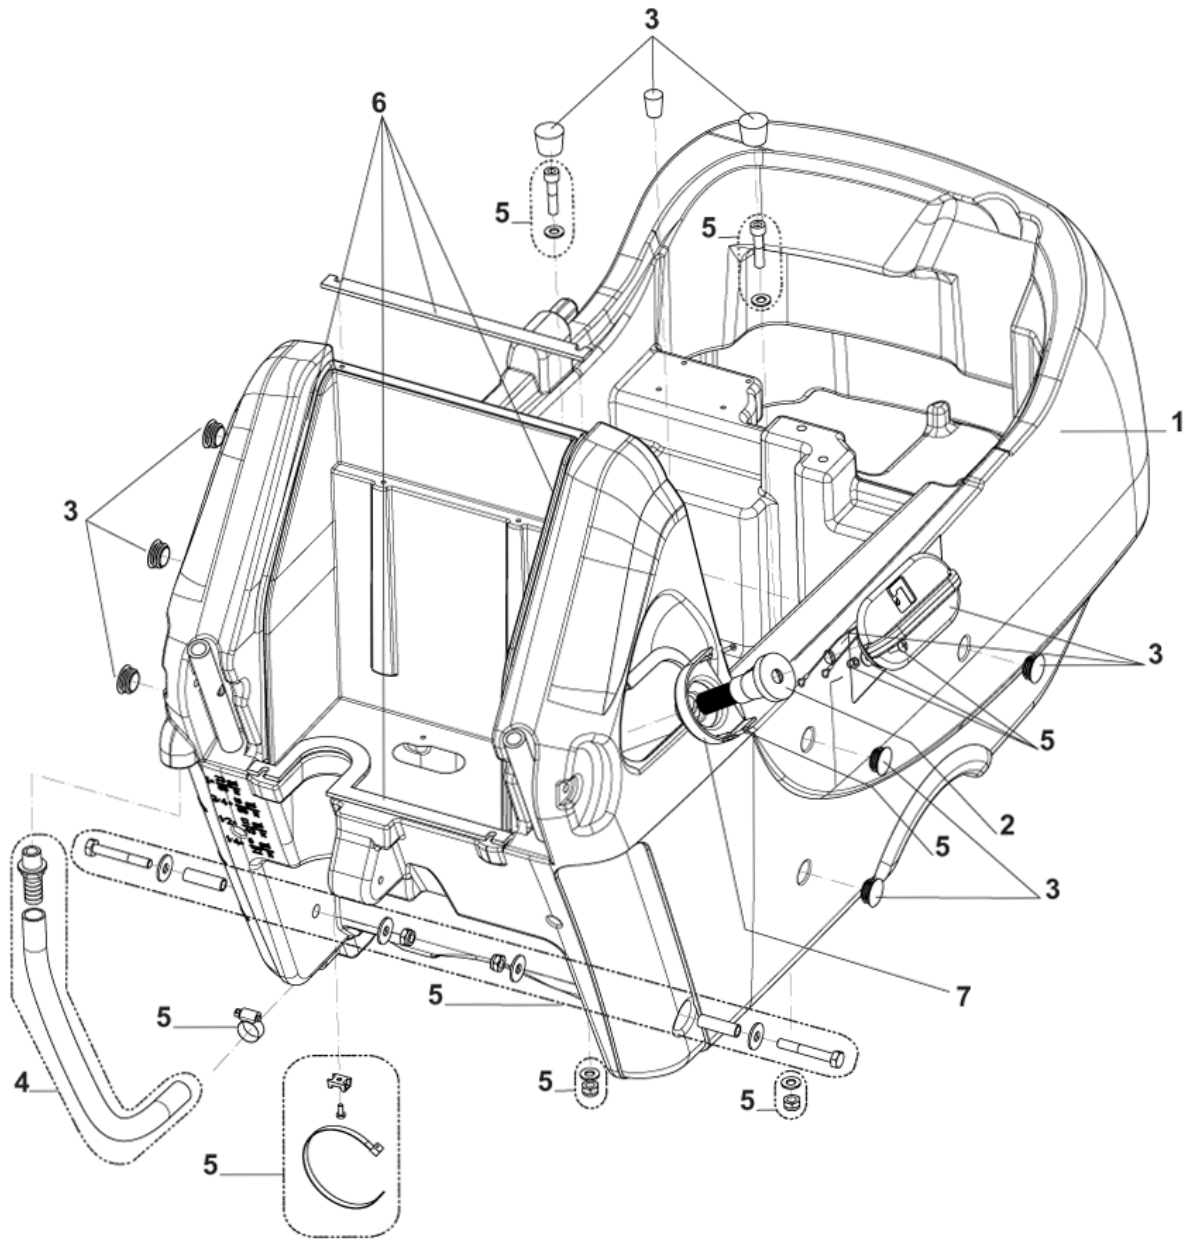

Pos.	Vare-nr	Antal	Beskrivelse	Notes
1	9097202000	1	Rentvandstank 85L	
2	9100000703	1	Påfyldningsslange	[1]
3	9097616000	1	CAPS SOLUTION TANK KIT	
4	9097617000	1	HOSE SOLUTION KIT	
5	9097614000	1	HARDWARE SOLUTION TANK KIT	
6	9097615000	1	GASKETS SOLUTION TANK KIT	
7	9097406000	1	SUPPORT HOSE FILLING PLAST.	
8	9098566000	1	SUPPORT SOLUTION TANK KIT	[2]

Part Notes:

1. [1] - SEE TSB-FC-2016-020
   [2] - NOT SHOWN - SEE TSB IT 2009-029 - SEE INST. INSTR. 9098567000