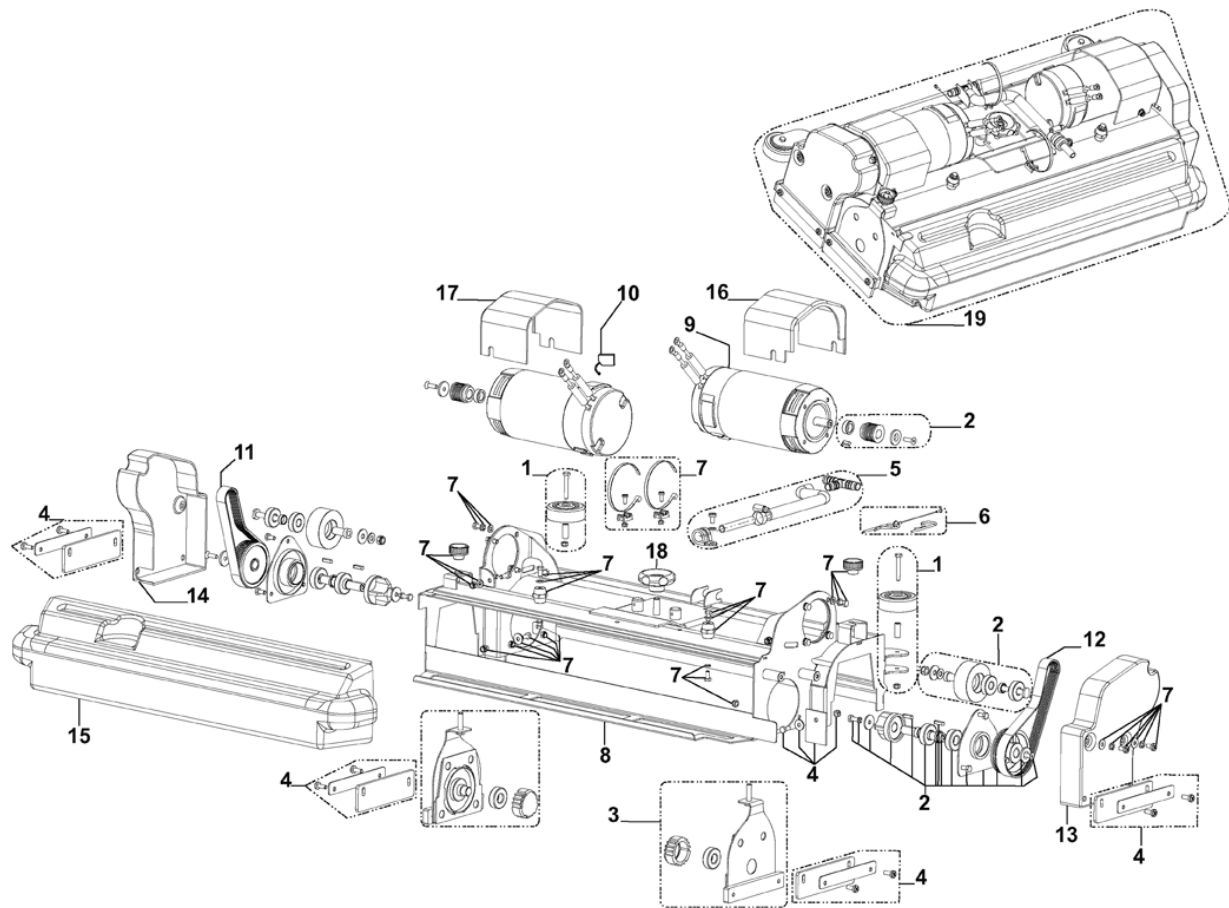

Pos.	Vare-nr	Antal	Beskrivelse	Notes
1	9098488000	1	Afviserrulle-Sæt	
2	9097658000	2	Børstetræk Nav Komplet	
3	9097659000	2	BRUSH HOLDER KIT	
4	9097660000	1	Splash Guards Kit	
5	9097661000	1	HOSE WATER KIT	
6	909 6354 000	1	SPLIT PINS W/CABLE KIT	
7	9097662000	1	HARDWARE CYL.BRUSH DECK KIT	
8	909 5751 000	1	FRAME CYLINDRICAL DECK 750	
9	9099858000	2	MOTOR ELECTRIC 600W 24V PKD	
10	L08603949	2	Kul Kit 4 Stk	
11	909 6731 000	1	Rem Poly-V	
12	909 5761 000	1	Drivrem,Børste	
13	909 6785 000	1	Crankcase,Belt Protection Right	
14	909 6786 000	1	Crankcase,Belt Protection Left	
15	909 6225 000	1	snavsebeholder	
16	909 5802 000	1	CRANKCASE MOTOR PROTECT.	
17	909 5803 000	1	CRANKCASE MOTOR PROTECT.	
18	146 1037 000	1	Knob M10	
19	9097652000	1	DECK BRUSH 750MM/28 CYL KIT	[1]
20	9097472000	1	HARNES CYLINDRICAL BRUSHDECK	[2]

Part Notes:

1. [1] - COMPLEXITY REDUCTION
   SEE INST.INSTR. 9097695000
2. [2] - NOT SHOWN