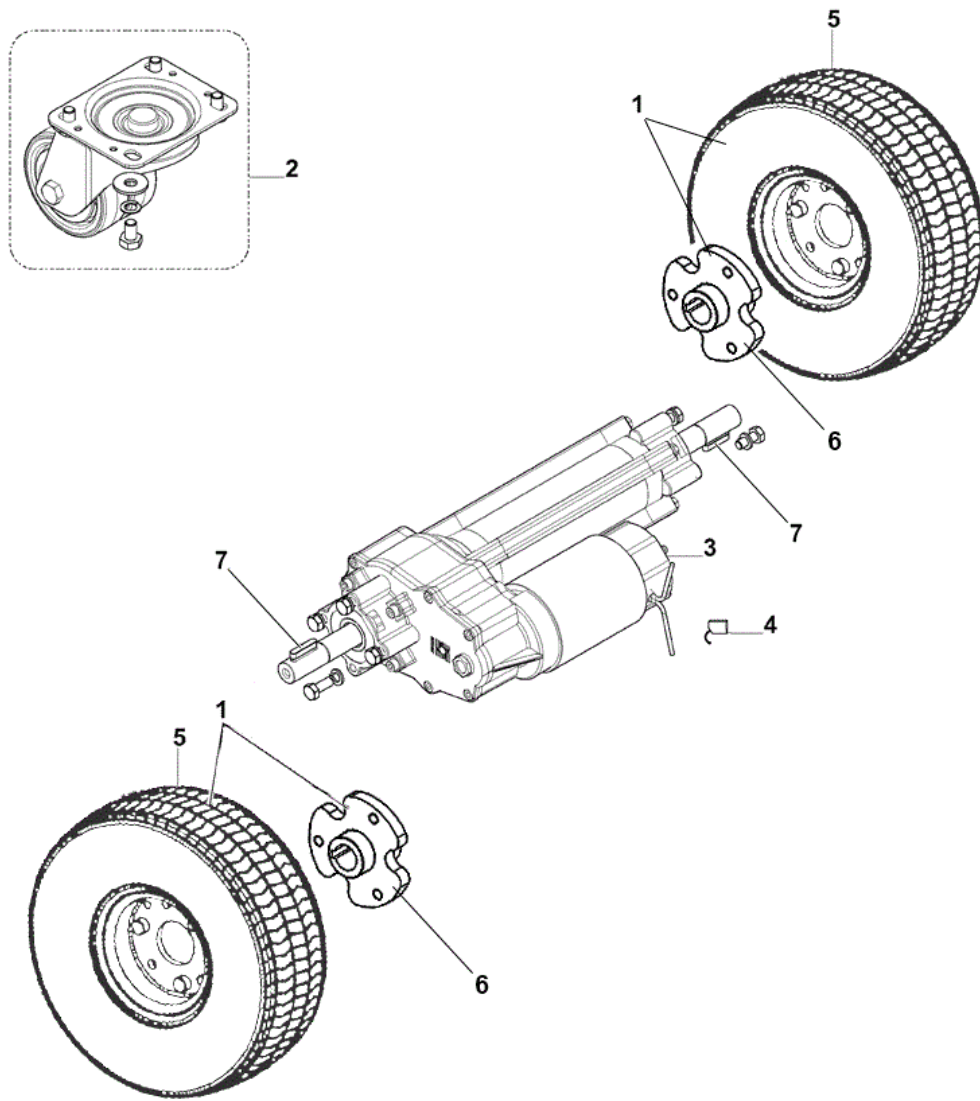

Pos.	Vare-nr	Antal	Beskrivelse	Notes
1	9100002121	1	WHEELS FOAMED KIT	[1]
2	9097621000	1	Wheel Rear Castor Kit	[2]
2	909 5511 000	1	Bløde dobbelte drejehjul	[3]
3	9097363000	1	MOTOR DRIVE 200W 24V	
4	1464434000	1	CARBON BRUSH 2 PCS SET	
5	56112109	2	TIRE	[4]
6	9100002122	2	HUB GALV. F WHEEL KIT	[4]
7	9100001156	1	KEY JOINT 6X30 UNI6604A 10 PCS SET	

Part Notes:

- [1] - TWO WHEEL INCLUDED
  UNTIL S/N 3510170304453
- [2] - HARDWARE INCLUDED
- [3] - OPTIONAL - SINGLE WHEEL CASTOR
- [4] - AVAILABLE FROM S/N 3510170304454