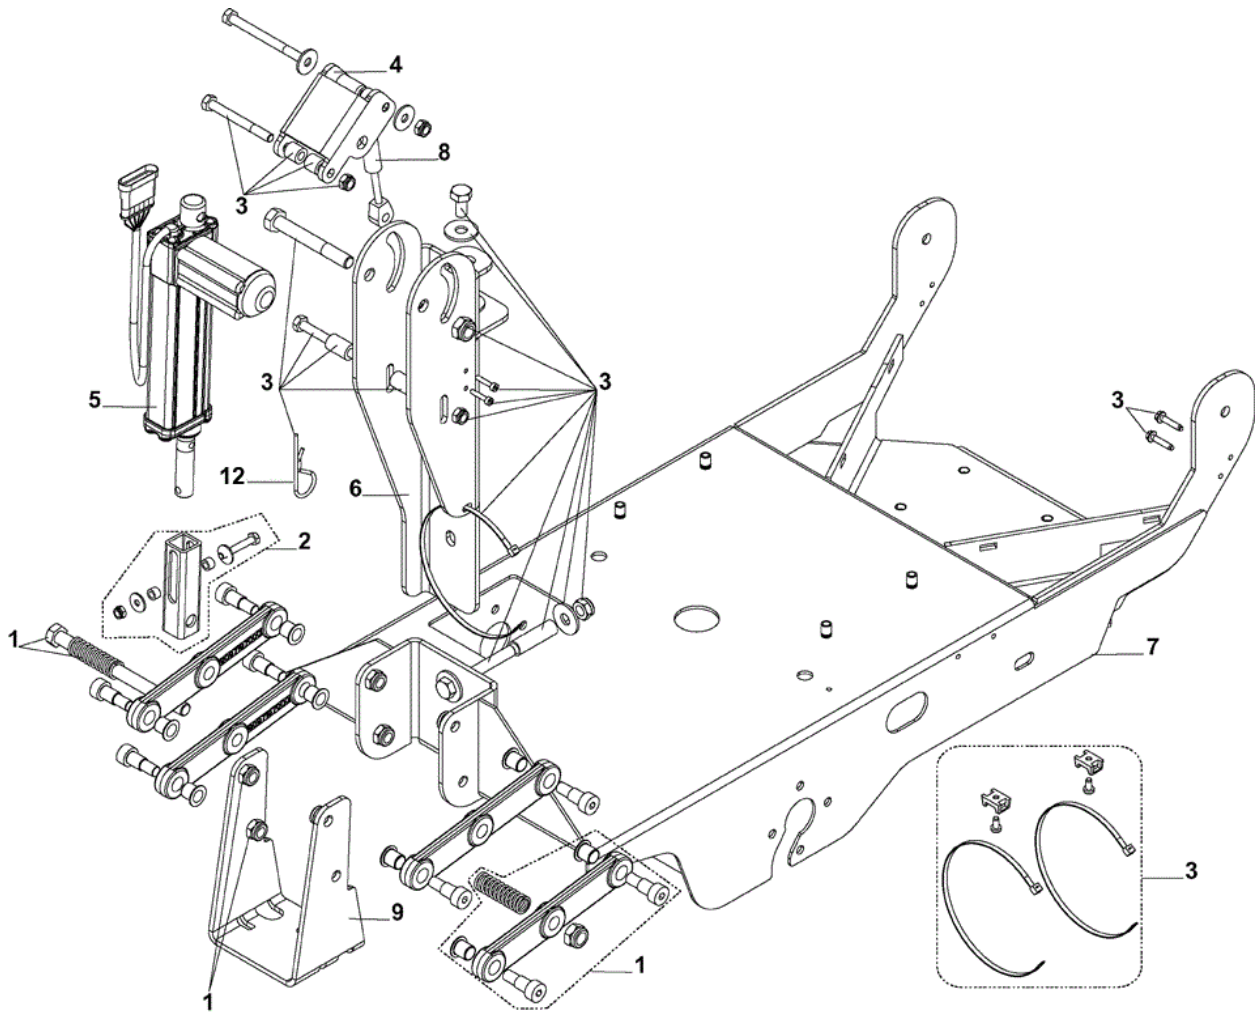

Pos.	Vare-nr	Antal	Beskrivelse	Notes
1	9097655000	4	LEVER FIXING KIT	
2	9097656000	1	MOTOR JACK FIXING KIT	
3	9097657000	1	HARDWARE CHASSIS KIT	
4	9097456000	1	LEVER	
5	9100000680	1	ACTUATOR LINEAR 24V DC STRK 100MM PKD	
6	9097368000	1	SUPPORT DECK LIFTING	
7	9097364000	1	FRAME	
8	909 5637 000	1	Gas Fjeder	
9	9097352000	1	SUPPORT BRUSH DECK	
10	9098566000	1	SUPPORT SOLUTION TANK KIT	[1]
11	9100000335	1	STRAP ANTISTATIC KIT	[2]
12	1467005000	1	PIN SPLIT 4X25 UNI1336 10 PCS SET	

Part Notes:

1. [1] - NOT SHOWN - SEE INST. INSTR. 9098567000
   [2] - NOT SHOWN