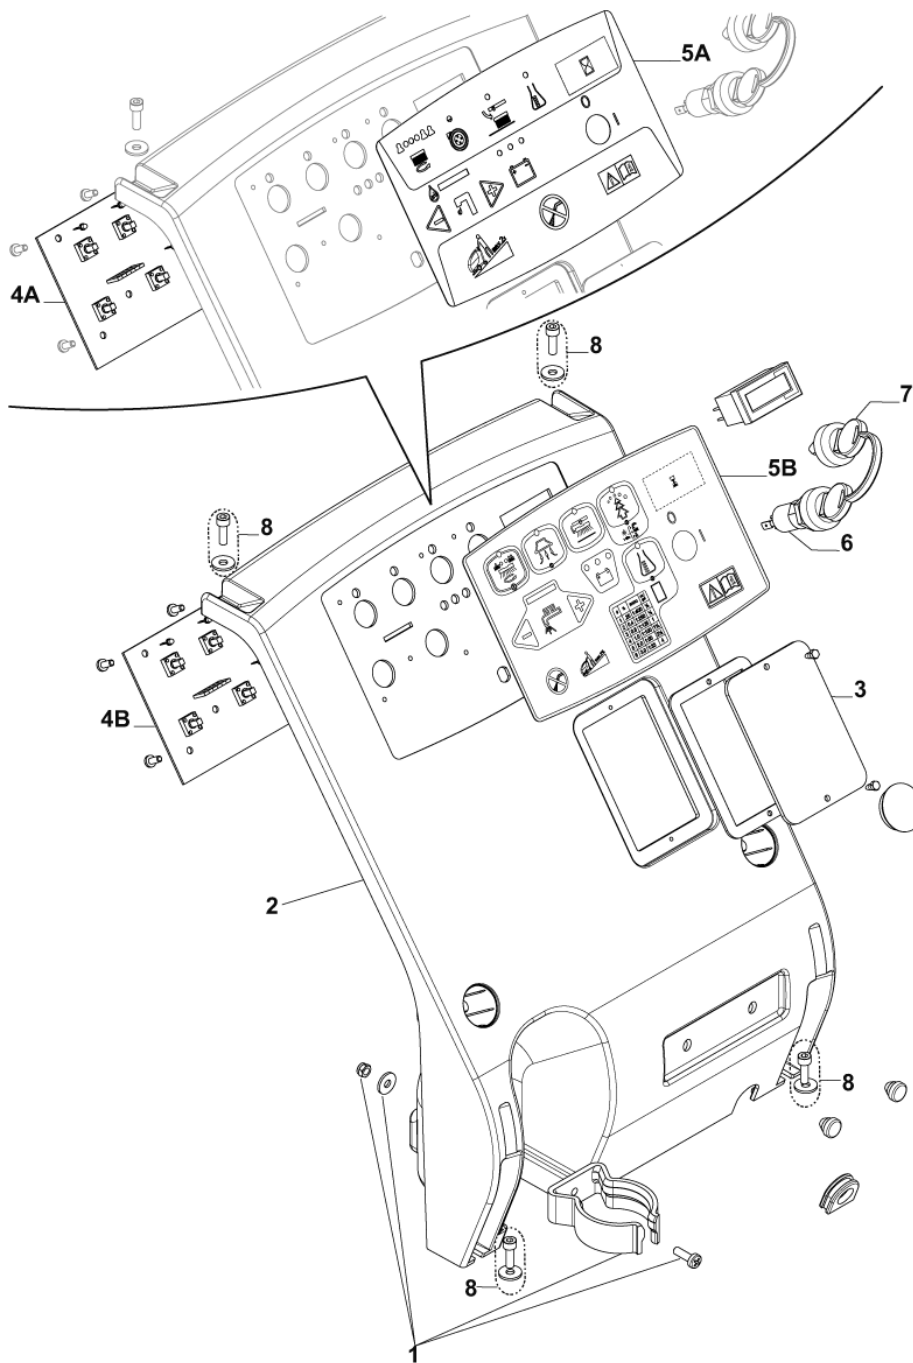

Pos.	Vare-nr	Antal	Beskrivelse	Notes
1	909 6380 000	1	Slangeklemme Kit	
2	9100001360	1	COVER GREY F ELECTRIC COMP. BOX PKD	
3	9100001065	1	COVER F INSPECTION PLATE BLACK SIP	
4A	9100000177	1	CARD ELECTRONIC FUNCTIONS PKD	[1]
4B	9100000180	1	CARD ELECTRONIC FUNCTIONS KIT	[2]
5A	9097382000	1	Decal Control Panel	[3]
5B	9100001244	1	DECAL CONTROL PANEL ECOFLEX SIP	[4]
5A	9097479000	1	DECAL CONTROL PANEL	[5]
5B	9100001245	1	DECAL CONTROL PANEL ECOFLEX SIP	[6]
6	9100001354	1	SWITCH KEY WITH CAP PKD	
7	146 2887 000	1	Nøgle (2 Pcs) Ba510Sd	
8	9100001891	1	HARDWARE CONTROL PANEL KIT	
9	9097403000	1	HARNESS KEY	[7]

Part Notes:

1. [1] - VALID FOR MACHINE BA 651, BA 751, BA 851, BA 751C -UNTIL S/N 102214796 -ref. ECO 3707
2. [2] - VALID FOR MACHINE BA 651, BA 751, BA 851, BA 751C-STARTING FROM S/N 102214797 -ref. ECO 3707 EcoFlex
3. [3] - STOCK COVERS GUARANTEE
4. VALID FOR MACHINE BA 651, BA 751, BA 851-UNTIL S/N 102214796 -ref. ECO 3707
5. [4] - VALID FOR MACHINE BA 651, BA 751, BA 851 -STARTING FROM S/N 102214797 - ref. ECO 3707 EcoFlex
6. [5] - STOCK COVERS GUARANTEE
   VALID FOR MACHINE BA 751C- UNTIL S/N 102214796 - ref. ECO 3707
7. [6] - VALID FOR MACHINE BA 751C -STARTING FROM S/N 102214797 - ref. ECO 3707 ecoFlex
8. [7] - NOT SHOWN