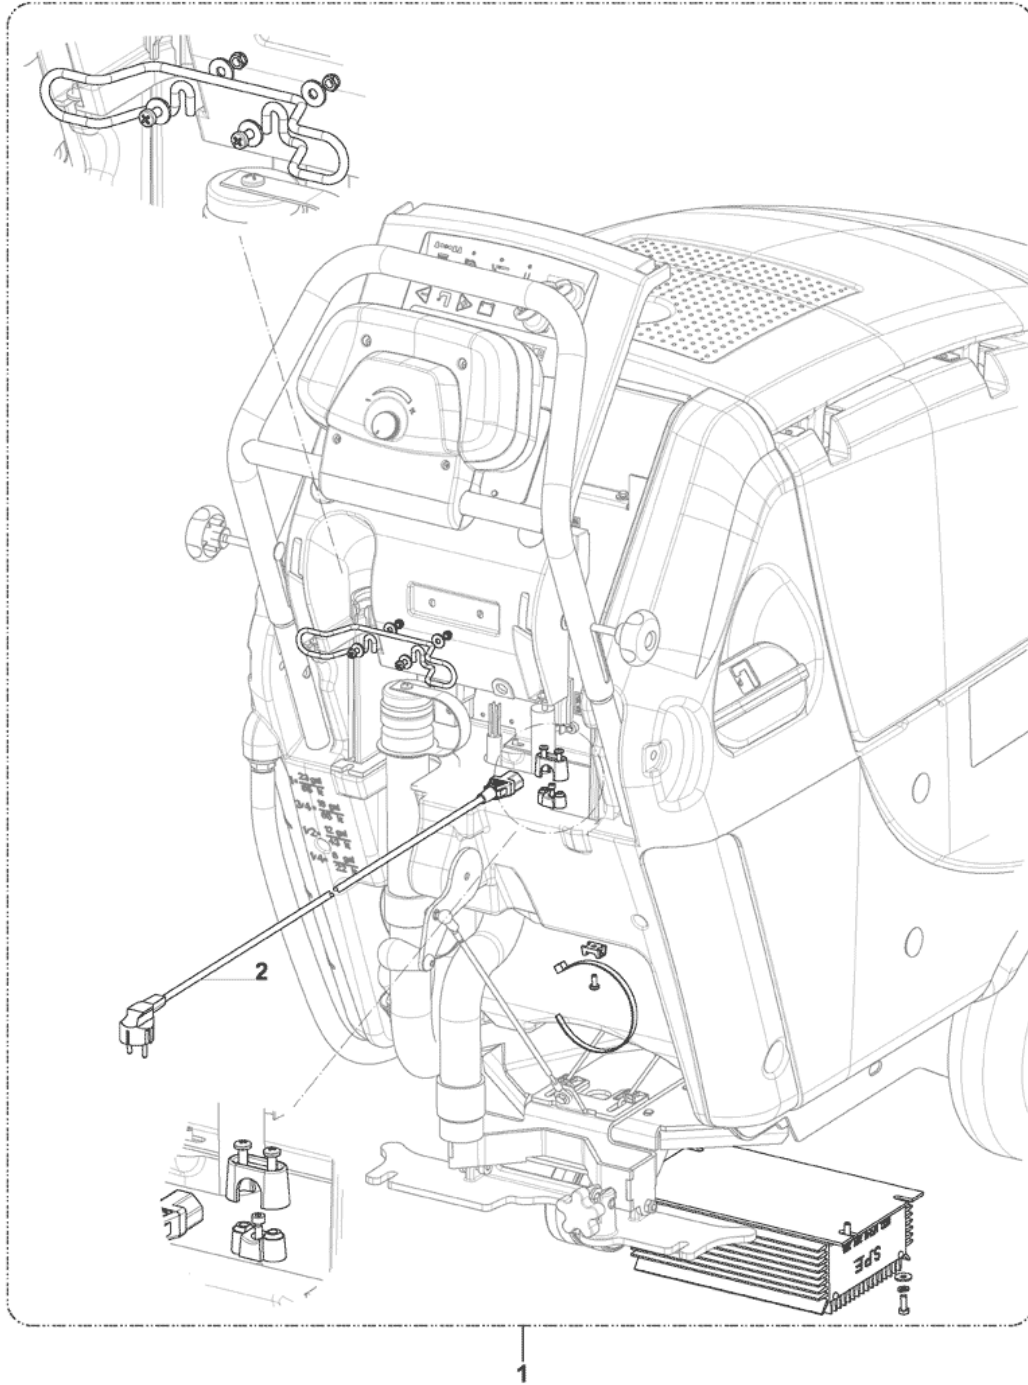

Pos.	Vare-nr	Antal	Beskrivelse	Notes
1	9097597000	1	Indbygget oplader kit 24V 25A	[1]
2	9100000790	1	CABLE EXTENSION EU PLUG L.1000MM PKD	
2	1466318000	1	CABLE EXTENSION UK PLUG L.2000MM SIP	
4	9099679000	1	INDBYGGET OPLADER 24V 25A	[2]

Part Notes:

- [1] - SEE INST.INSTR. 9097598000
- [2] - NOT SHOWN - SEE TSB-IT 2012-088