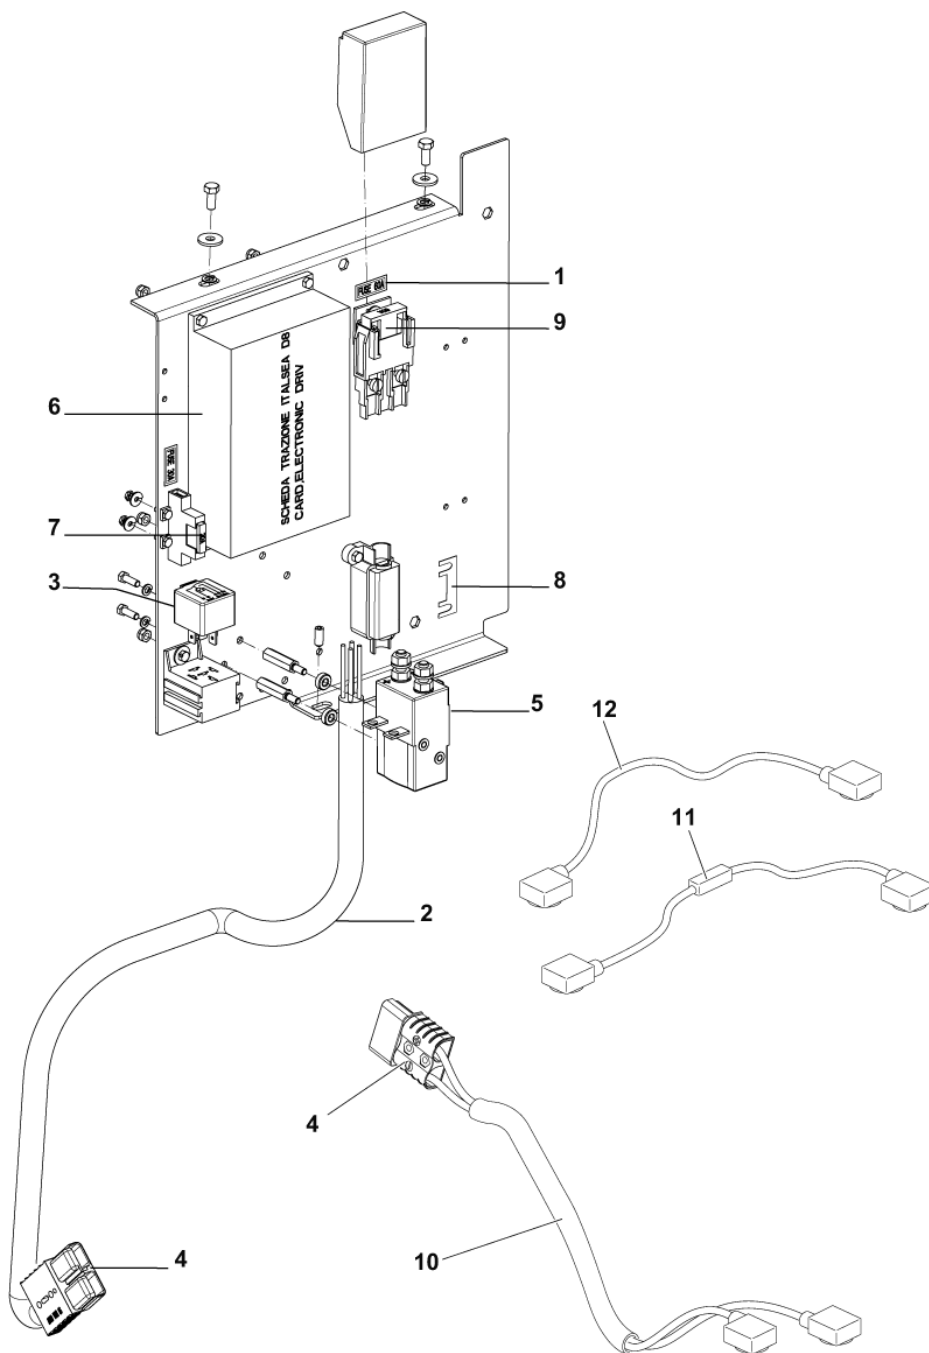

Pos.	Vare-nr	Antal	Beskrivelse	Notes
1	9097650000	1	DECALS BA 651/751/851/EDS KIT	
2	9097408000	1	HARNESS EL.COMPON.BOX	
3	909 6622 000	1	Relæ 24V 40A	
4	9100002117	2	CONNECTOR RED 120A PKD	
5	909 5127 000	1	Relæ, BA 410 (Børste)	
6	9100000189	1	CARD ELECTRONIC TRACTION KIT	
6	1466207000	1	PROGRAMMER F ELECTRONIC CARDS PKD	[1]
7	145 8513 000	1	Sikring 30A	
8	145 9854 000	1	Fuse	
9	909 6218 000	1	Sikring, 60 A	
10	9100001951	1	HARNESS BATTERY KIT	
11	9098526000	1	CABLE BATTERY WITH FUSE	
12	9097590000	1	Batteri Kabel	
13	L08812670	4	RESTRAINT. BATTERY	[2]
14	9097472000	1	HARNESS CYLINDRICAL BRUSHDECK	[2]
15	9097410000	1	HARNESS BRUSH DECK	[2]
16	9097407000	1	HARNESS MACHINE	[2]

Part Notes:

1. [1] - SERVICE TOOL - NOT SHOWN
   [2] - NOT SHOWN