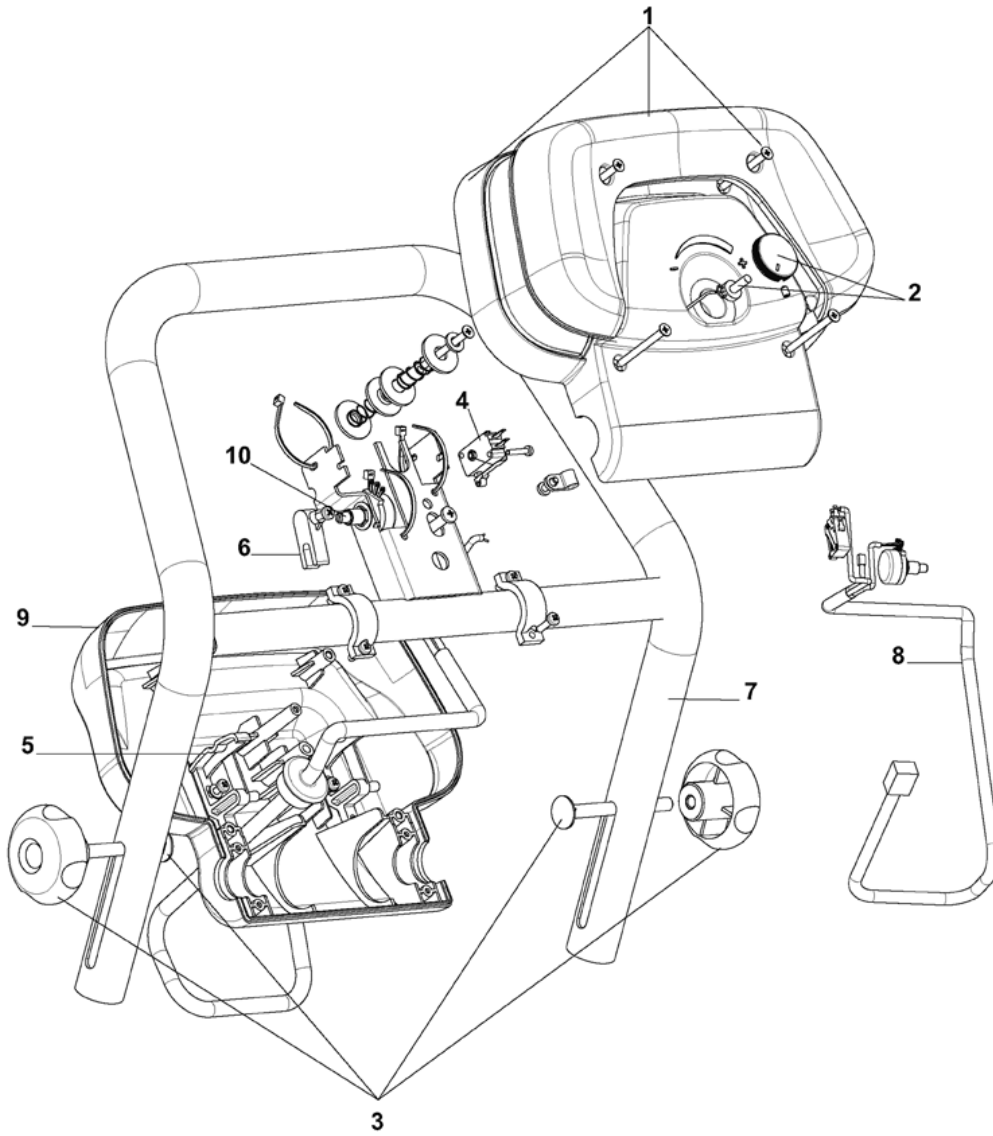

Part Notes:

- [1] - NOT SHOWN - SEE INST. INSTR. 9098567000
[2] - NOT SHOWN

Pos.	Vare-nr	Antal	Beskrivelse	Notes
1	9100002121	1	WHEELS FOAMED KIT	[1]
2	9097621000	1	Wheel Rear Castor Kit	[2]
2	909 5511 000	1	Bløde dobbelte drejehjul	[3]
3	9097363000	1	MOTOR DRIVE 200W 24V	
4	1464434000	1	CARBON BRUSH 2 PCS SET	
5	56112109	2	TIRE	[4]
6	9100002122	2	HUB GALV. F WHEEL KIT	[4]
7	9100001156	1	KEY JOINT 6X30 UNI6604A 10 PCS SET	

Part Notes:

- [1] - TWO WHEEL INCLUDED
UNTIL S/N 3510170304453
- [2] - HARDWARE INCLUDED
- [3] - OPTIONAL - SINGLE WHEEL CASTOR
- [4] - AVAILABLE FROM S/N 3510170304454

Pos.	Vare-nr	Antal	Beskrivelse	Notes
1	9097622000	1	Håndtagskit Ba611 Mf.	[1]
2	9097623000	1	Potentiometer Kit	
3	9097624000	1	HANDLE FIXING KIT	
4	9100000792	1	MICROSWITCH 16A 250V PKD	
5	L08812282	2	Cam Controller Ba450/530	
6	909 6038 000	1	Gaffel Potentiometer Ba450/530	
7	9097377000	1	HANDLE BAR	
8	9100001014	1	HARNES HANDLE BAR DRIVE PKD	
9	9098792000	1	Housing Switch Lower Kit	[2]
10	9100001062	1	POTENTIOMETER 5K 40 PKD	
11	9097625000	1	HARDWARE HANDLE BAR KIT	[3]
12	909 6544 000	1	Harness Potentiometer	[3]