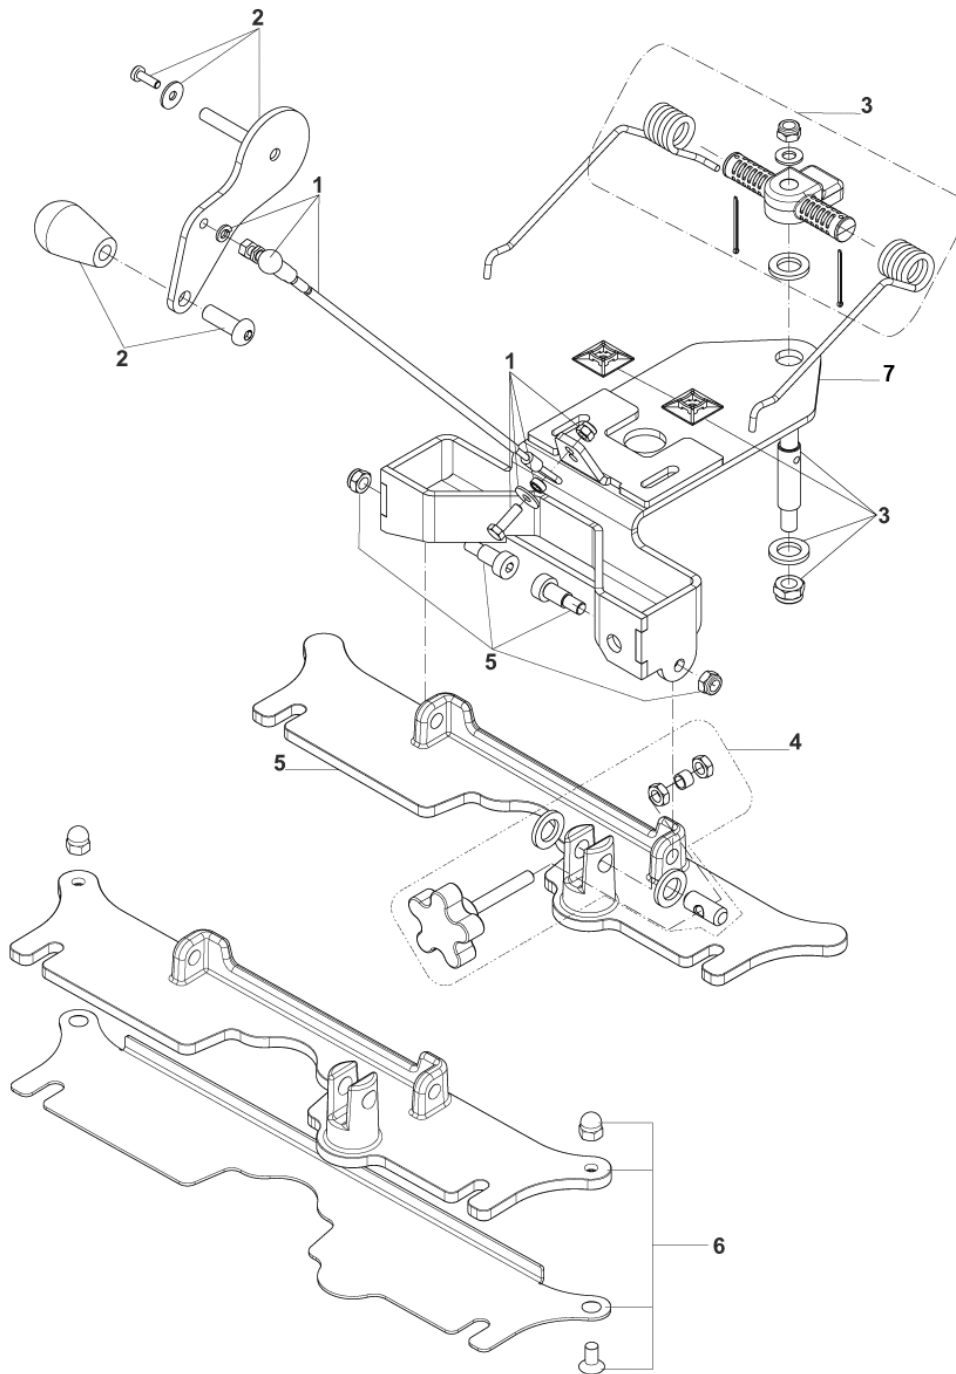

Pos.	Vare-nr	Antal	Beskrivelse	Notes
1	9097629000	1	Squeegee Lifting Kit	
2	9097630000	1	Plade For Løft Af Sugefod	
3	9097631000	1	HARDWARE SQUEEGEE KIT	
4	9097632000	1	Hardware Squ. Holder Fixin G Kit	
5	9097633000	1	Holder Squeegee Fixing Ki T	
6	9098912000	1	Plate Squeegee Support Kit	[1]
7	9100001737	1	SUPPORT MET. GREY F SQUEEGEE SIP	

Part Notes:

[1] - FOR BA 851 - STARTING FROM S/N 104824209 - SEE TSB IT 2010-062