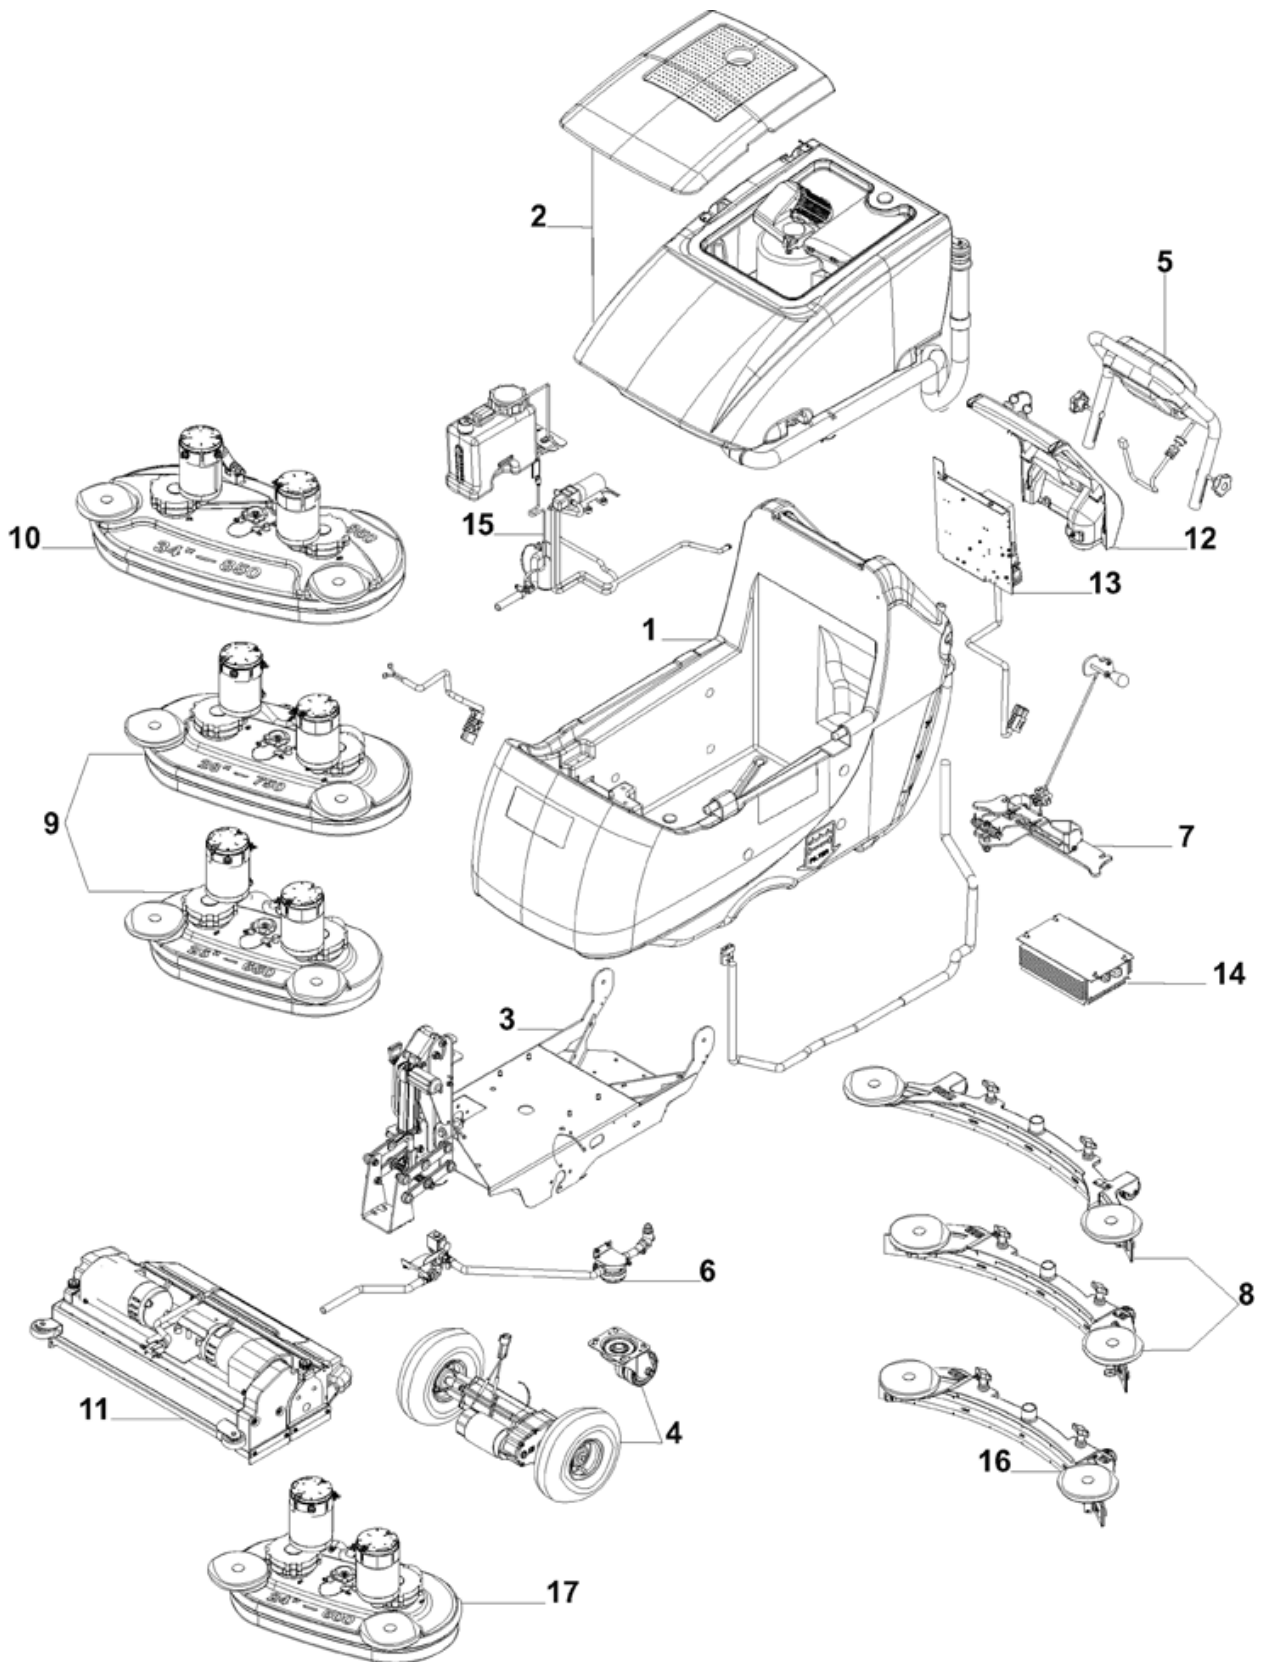

PARTS LIST

2019.01.21

TABLE OF CONTENTS

General view	1
Solution tank	3
Recovery tank	5
Chassis system	7
Wheels and drive	9
Handle assembly	11
Solution system	13
Squeegee holder	15
Squeegee systems	17
Brushes systems BA 651 - BA 751	19
Brushes system BA 851	21
Cylindrical brushes system	23
Control panel system	25
Electrical components	27
Battery charger	29
Accessory - EcoFlex system	31
Accessory - Squeegee system 840mm/33"	33
Accessory - Brush deck 600mm/24"	35
Accessory - Brushes - Pads - Squeegee blades kit	37
Recommended spare parts	39
General list of accessories	41

Pos.	Vare-nr	Antal	Beskrivelse	Notes
1		1	SOLUTION TANK	[1]
2		1	RECOVERY TANK	[2]
3		1	CHASSIS SYSTEM	[3]
4		1	WHEELS AND DRIVE	[4]
5		1	HANDLE ASSEMBLY	[5]
6		1	SOLUTION SYSTEM	[6]
7		1	SQUEEGEE HOLDER	[7]
8		1	SQUEEGEE SYSTEMS	[8]
9		1	BRUSHES SYSTEMS BA 651 - BA 751	[9]
10		1	BRUSHES SYSTEM BA 851	[10]
11		1	CYL. BRUSHES SYSTEM	[11]
12		1	CONTROL PANEL SYSTEM	[12]
13		1	ELECTRICAL COMPONENTS	[13]
14		1	BATTERY CHARGER	[14]
15		1	ACCESSORIES - ECOFLEX SYSTEM	[15]
16		1	ACCESSORIES - SQUEEGEE SYSTEM 840MM/33"	[16]
17		1	ACCESSORIES - BRUSH DECK 600MM/24"	[17]

Part Notes:

- [1] - Solution tank
- [2] - Recovery tank
- [3] - Chassis system
- [4] - Wheels and drive
- [5] - Handle assembly
- [6] - Solution system
- [7] - Squeegee holder
- [8] - Squeegee systems
- [9] - Brushes systems BA 651 - BA 751
- [10] - Brushes system BA 851
- [11] - Cylindrical brushes system
- [12] - Control panel system
- [13] - Electrical components
- [14] - Battery charger
- [15] - Accessory - EcoFlex system
- [16] - Accessory - Squeegee system 840mm/33"
- [17] - Accessory - Brush deck 600mm/24"