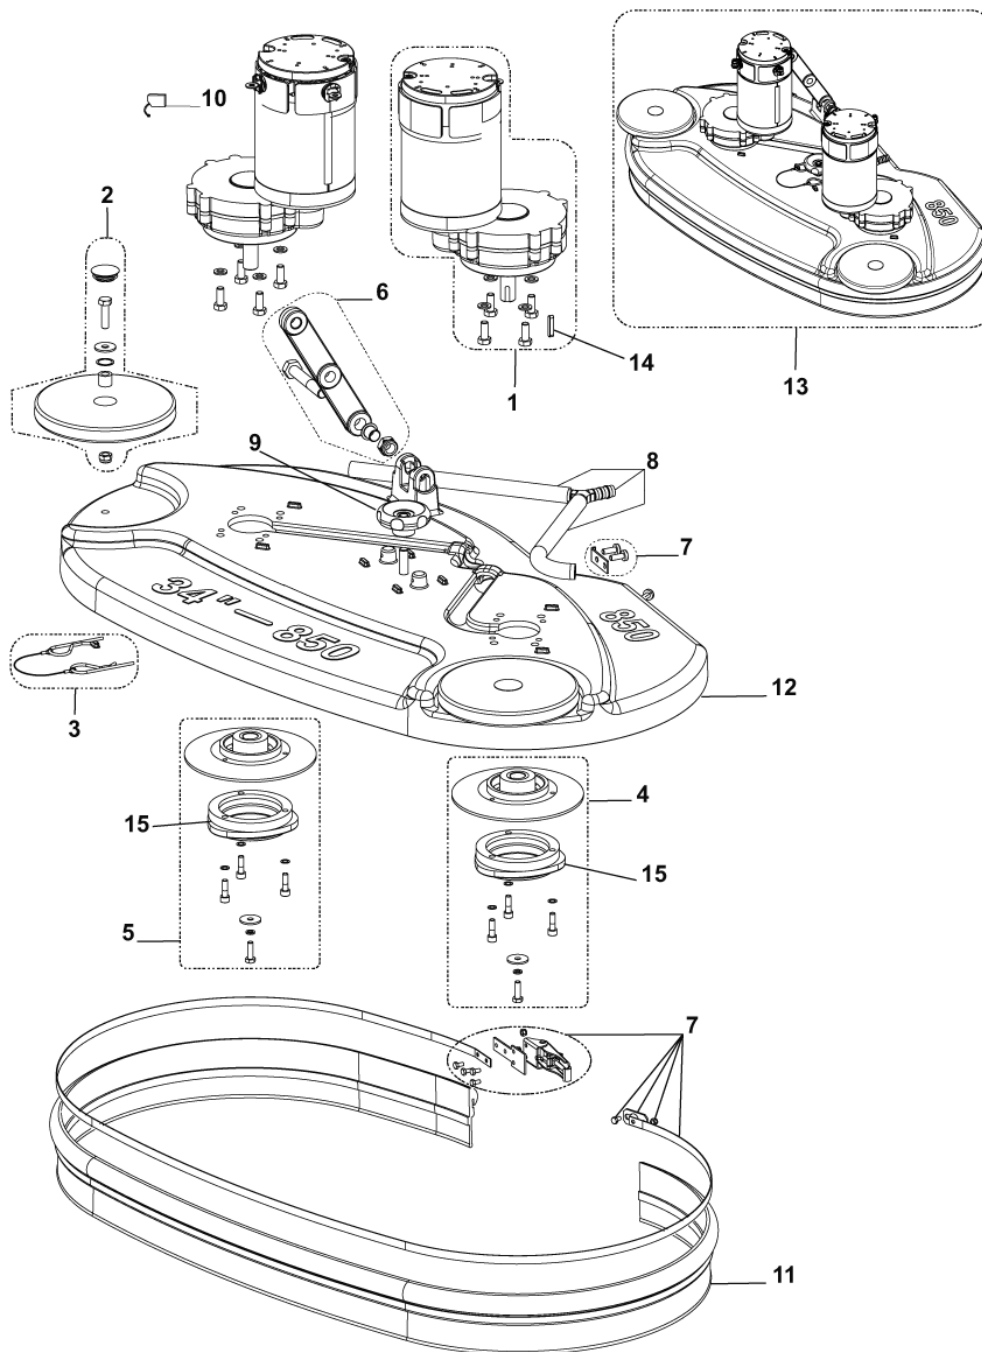

Pos.	Vare-nr	Antal	Beskrivelse	Notes
1	9100001657	2	REDUCTION GEARMOTOR 400W 24V KIT	[1]
2	909 6887 000	2	Stødhjul	
3	909 6354 000	1	SPLIT PINS W/CABLE KIT	
4	9097640000	1	HOLDER POLYGONAL F BRUSH KIT	
5	9097640000	1	HOLDER POLYGONAL F BRUSH KIT	
6	9097642000	1	LEVER FIXING KIT 850	
7	9097643000	1	SPLASH GUARD FIXING KIT	
8	9097646000	1	HOSE WATER BRUSH DECK 850MM/34 KIT	
9	146 1037 000	1	Knob M10	
10	L08603949	2	Kul Kit 4 Stk	[2]
10	9100000421	2	CARBON BRUSHES W/HOLDER KIT	[3]
10	909 5380 000	2	Carbon Brush Kit	[4]
11	9097476000	1	SPLASH GUARD W/BRISTLES	
11	9097471000	1	SPLASH GUARD DECK 850MM/34	
12	9097201000	1	DECK BRUSH	
13	9097612000	1	DECK BRUSH 850MM/34 KIT	[5]
14	1466147000	2	KEY 5X5X20 UNI6604A PKD	
15	L08812480	2	Polyg. Holder Ba450/530	
16	9097410000	1	HARNES BRUSH DECK	[6]

Part Notes:

1. [1] - SEE TSB-FC-2015-034
2. [2] - For AMER MRP6 Motor - REF. 9100001657
3. [3] - STOCK COVERS GUARANTEE
   For LEROY SOMER MBT 1101 S Motor - REF. 9100000309
4. [4] - STOCK COVERS GUARANTEE
   For LEROY SOMER MBT 1141 S Motor -REF. 9097638000
5. [5] - COMPLEXITY REDUCTION

   SEE INST.INSTR. 9097695000
6. [6] - NOT SHOWN