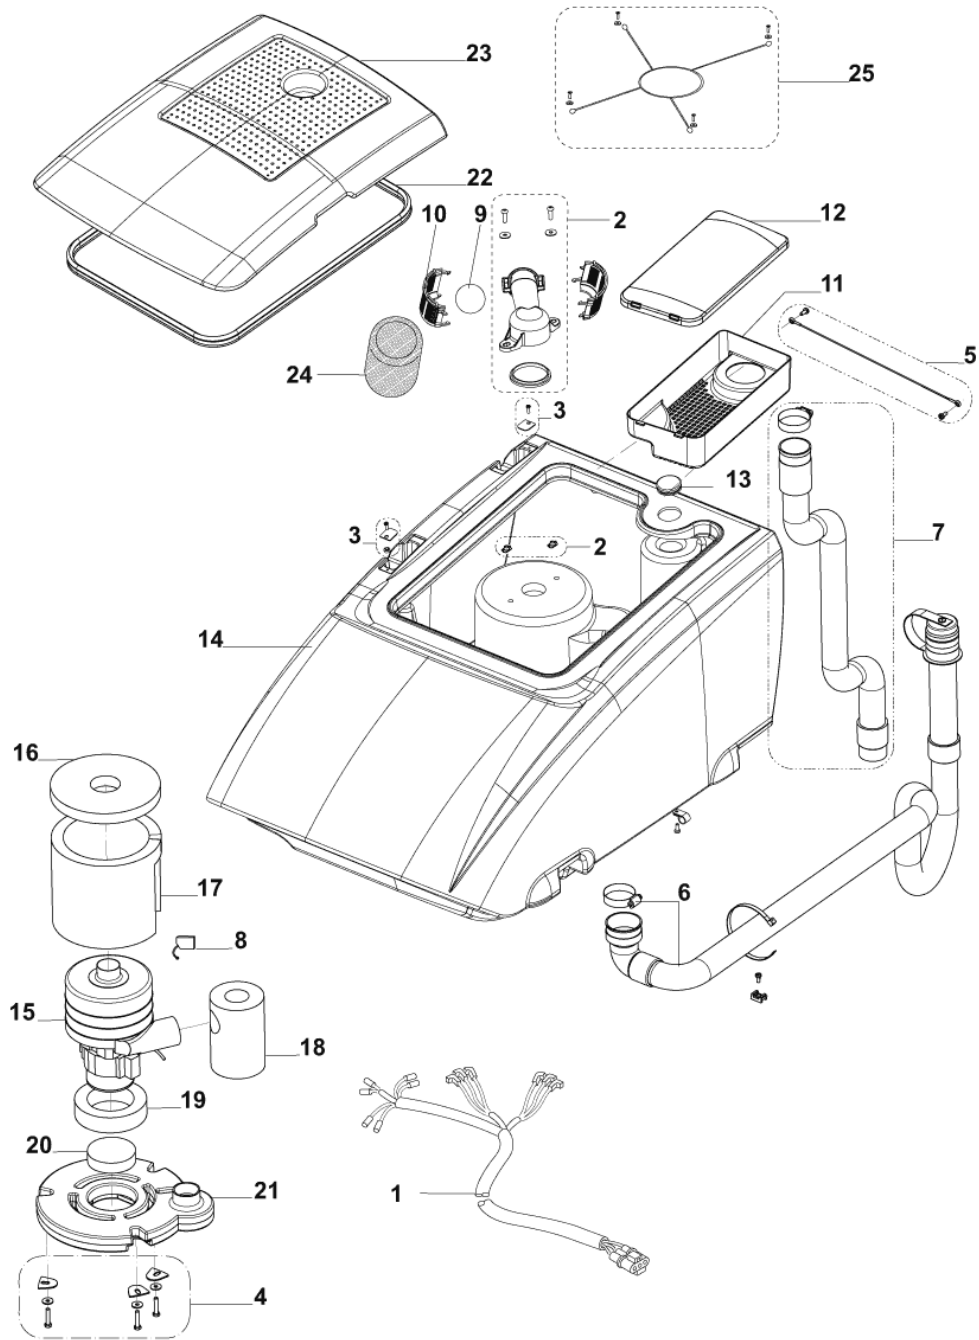

Pos.	Vare-nr	Antal	Beskrivelse	Notes
1	9097557000	1	HARNES VACUUM MOTOR	
2	9100001875	1	SUPPORT FLOAT KIT	[1]
3	9098714000	1	FIXING TANK KIT	
4	909 6877 000	1	Hardware Motor Fixing Kit	
5	909 6874 000	1	Cable Tank Kit	
6	9100001888	1	HOSE DRAIN L.1756MM 90 BLACK KIT	
7	9099853000	1	HOSE SQUEEGEE VACUUM BLACK KIT	
8	9097653000	2	CARBON BRUSH	
9	9100000817	1	BALL FLOATING PKD	
10	9100000818	1	CAGE FLOAT HALF 2 PCS SET	
11	9097384000	1	Basin Filter	
12	9097477000	1	Låg Til Bassin Filter	
13	1466138000	1	CAP BLACK PPL DE 42X11.5 PKD	
14	9097203000	1	TANK RECOVERY 85 LT	
15	9100001706	1	HIGH POWER VAC 570W KIT	[2]
15	9099929000	1	MOTOR VACUUM 3ST 24V 420W KIT	
16	9096918000	1	Gasket. Vacuum Motor	
17	909 6491 000	1	Panel Acoustic Insulation	
18	909 6442 000	1	Pipe,Acoustic Insulation	
19	9097555000	1	Gasket vacuum moter	
20	909 6672 000	1	Filter	
21	9100001246	1	COVER VACUUM MOTOR PKD	
22	146 0630 000	1	Pakning	
23	9097204000	1	Låg for snavsetank	
24	909 5065 000	1	Anti-skumfilter	[3]
25	909 6734 000	1	Gummistrop Til Låg	[4]
26	909 6876 000	1	Hardware Cage Sup.Fix.Kit	[5]

Part Notes:

1. [1] - SEE INST. INSTR. 9100001876
2. [2] - OPTIONAL - SEE INST. INSTR. 9100001707
3. [3] - OPTIONAL - SEE TSB IT 2008-002
4. [4] - OPTIONAL
5. [5] - due to ODM/ECN 2810 should have been considered valid for all
6. Machine configurations which were using it ONLY Before Serial Number 081813772 (Beginning of May 2008).
   GUARANTEE DATE EXPIRED

NOT SHOWN - FOR OLD CAGE SUPPORT