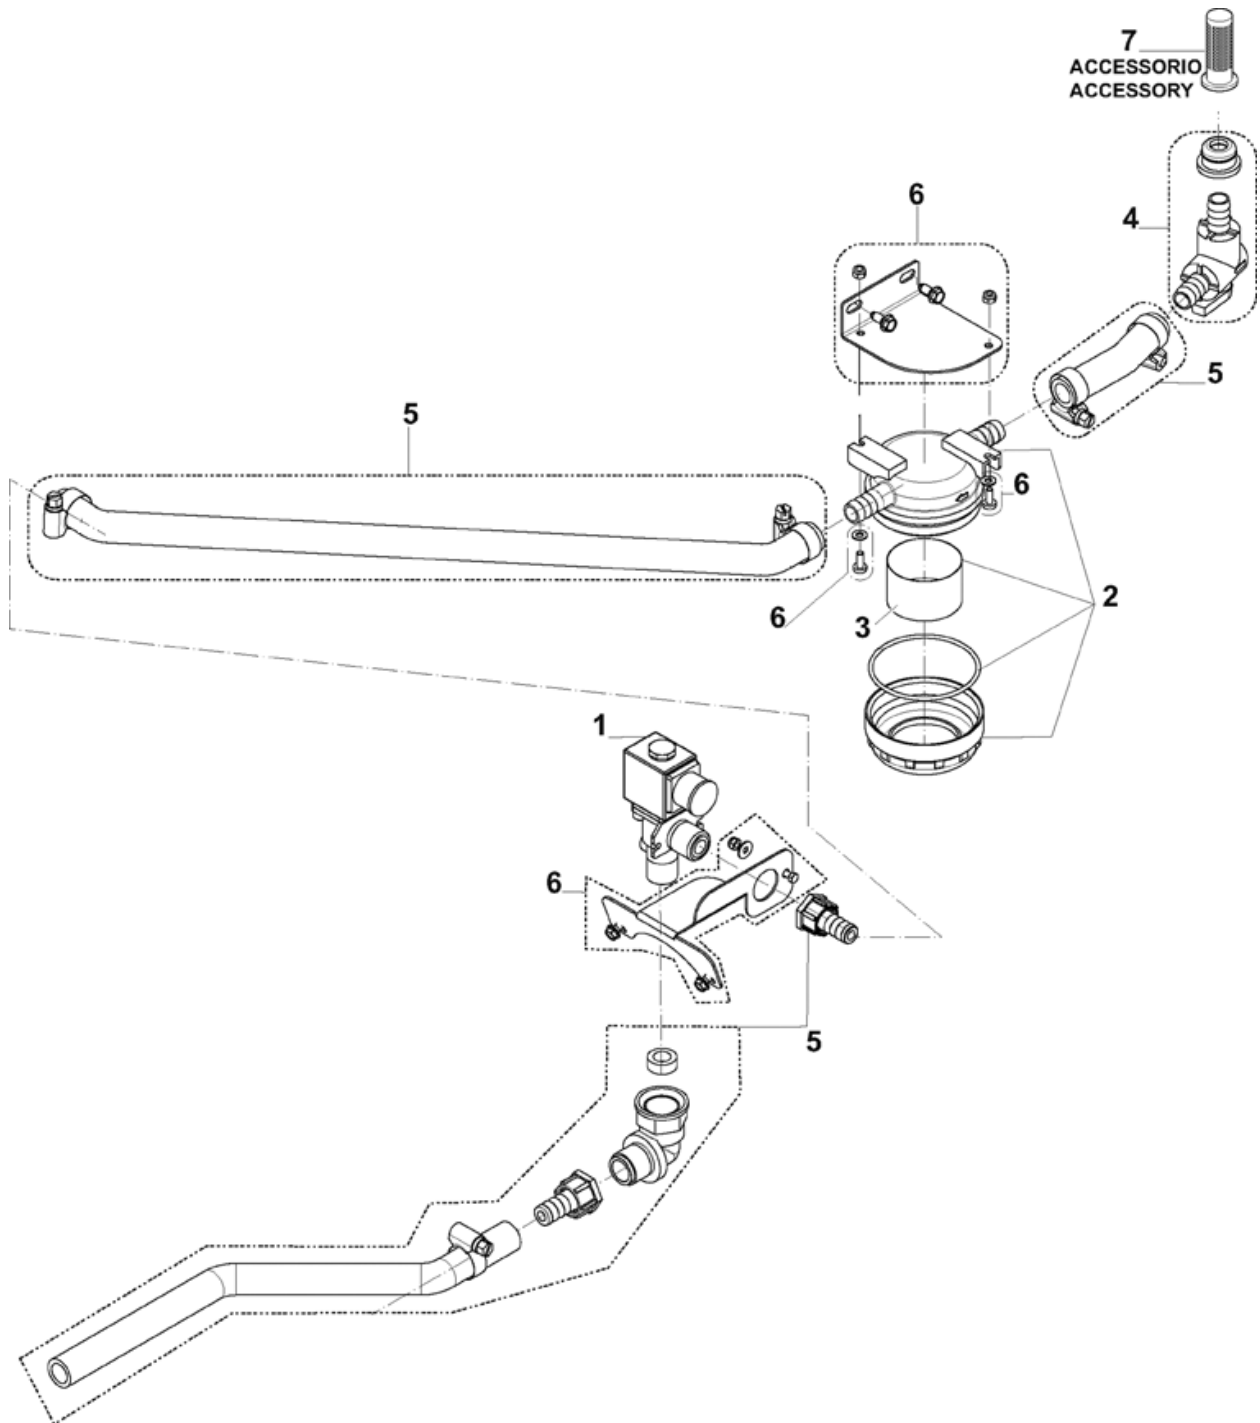

Pos.	Vare-nr	Antal	Beskrivelse	Notes
1	909 6555 000	1	Solenoid Valve 24V	
2	9100000860	1	FILTER WATER PKD	
3	9100000861	1	NET WATER FILTER REINFORCED PKD	
4	9097626000	1	Ventil	
5	9097627000	1	HOSES SOLUTION KIT	
6	9097628000	1	HARDWARE SOLUTION SYSTEM KIT	
7	9100001353	1	FILTER SOLUTION TANK PKD	[1]

Part Notes:

[1] - OPTIONAL