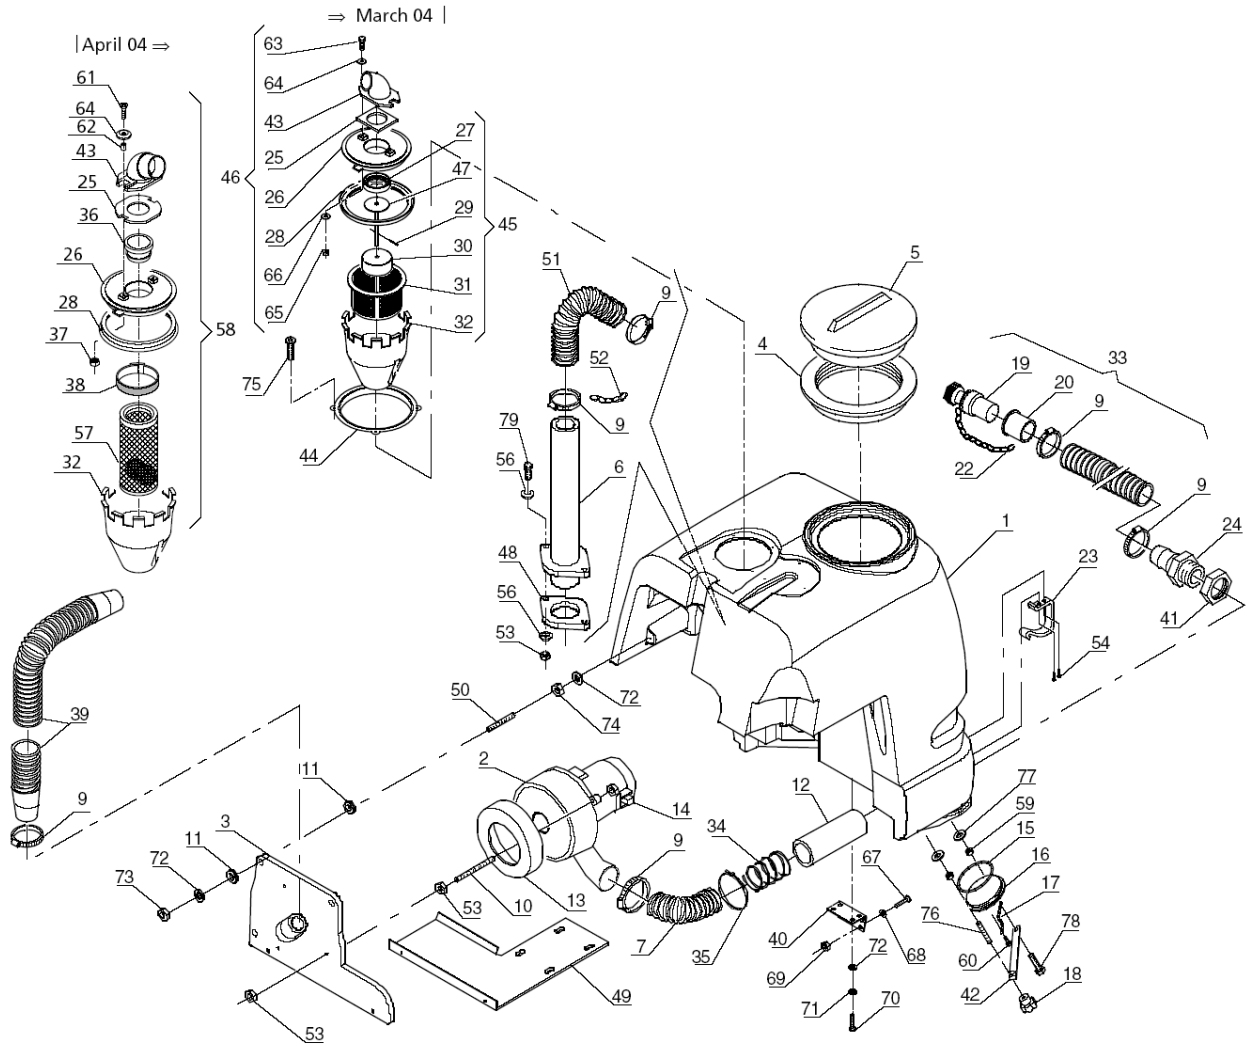

Pos.	Vare-nr	Antal	Beskrivelse	Notes
01	107115804	1	RECOVERY TANK	[1]
02	56109731	1	Sugemotor 36Vdc	
03	107115805	1	PLATE	[1]
04	52155A	1	Ring, W/ Gasket	[1]
05	52156A	1	Låg, Ved.Tank Encore Rc 28	[1]
06	107115806	1	PIPE	[1]
07	5206628	1	Sugeslange Ø50 1 m	[1]
09	14030	4	HOSE CLIP	[1]
10	52161A	3	BOLT. STUD	[1]
11	52162A	6	FAIRLEAD	[1]
12	52163A	1	HOSE. DEADENING	[1]
13	643418	1	Pakning	
14	41809A	2	Kontakt	
14A	43401A	2	HOUSING CONNECTOR BLK VISIO	
15	51338A	1	O-Ring	[1]
16	52166A	1	Dæksel	[1]
17	52167A	1	CHAIN	[1]
18	40928	1	Fingermøtrik M8 6336	[1]
19	52169A	1	Afløbsslangeprop	[1]
20	52170A	1	COUPLING	[1]
22	52172A	1	CHAIN	[1]
23	52149A	1	COUPLER	[1]
24	52174A	1	CONNECTOR	[1]
25	62917	1	GASKET	[1]
26	62902	1	PLUG	[1]
27	62904	1	GASKET	[2]
28	62901	1	GASKET	[1]
29	31612	2	Split Pin	[2]
30	62920	1	FLOAT	[2]
31	62919	1	Filter	[2]
32	62900	1	Filter Holder	[1]
33	51332A	1	Afløbsslange Kompl.	[1]
34	52183A	1	SPRING	[1]
35	24854	1	CABLE STRAP	[1]
36	303000388	1	FITTING Ø 52 Ø 39X24 ENCORE	[3]
37	1801885	1	NUT HEX M5 ISO 4032 A2-70	[4]
38	1810332	2	Spændebånd	[4]
39	303000057	1	Sugeslange	[5]
40	52073A	2	HINGE	[1]
41	52190A	1	NUT. RING	[1]
42	52191A	1	BLADE	[1]
43	52192A	1	COUPLING	[1]
44	52193A	1	HOLDER SEAT - FILTER	[1]
45	52194A	1	Sæt, Filter + Hus	[2]
46	52195A	1	Kit, Suction Plug	[2]
47	52196A	1	ROD	[2]
48	107115807	1	Pakning	[1]
49	107115808	1	RESERVOIR	[1]
50	107115809	3	DOWEL	[1]
51	107115810	1	Rør	[1]
52	107115811	1	CHAIN	[1]
53	1801893	1	NUT M6 ISO 4032 A2-70	
54	1814637	1	PT-SCREW K40X16	[5]
56	1800440	1	Plansskive M6	
57	303000389	1	Svømmer	[3]
58	303000390	1	Svømmeventil	[3]
59	20908	1	HEXAGON NUT M8 A2 ISO 4032	[5]
60	14054	1	TREAD-CUTTING SCREW M4.8X13 CH ISO 7049	[1]
61	18357	1	COUNTERSUNK SCREW M5X25 ISO 2009 ZN	[3]