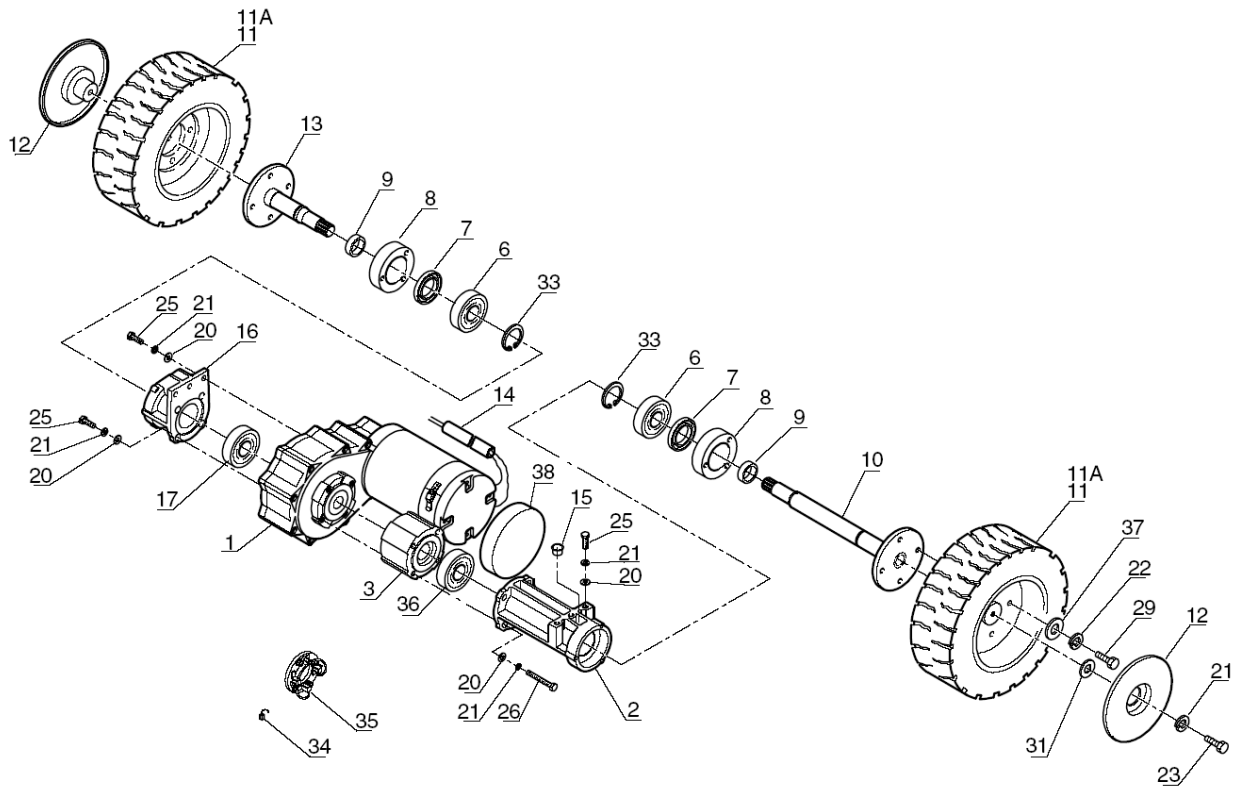

Pos.	Vare-nr	Antal	Beskrivelse	Notes
01	51756A	1	Motor M. Reduktionsgear	[1]
02	51757A	1	SUPPORT	[1]
03	51758A	1	SPACER	[1]
06	19643	2	BALL BEARING	[1]
07	51760A	2	Seal, Oil Rc 26/28/30	[1]
08	51761A	2	SPACER	[1]
09	51762A	2	SPACER	[1]
10	10790A	1	Left Axle Shaft Kit	[2]
11	51765A	2	Hjul	[1]
12	51766A	2	WHEEL COVER	[1]
13	10829A	1	Bagaksel, Højreside Rc 26/28/30	[3]
14	22287	1	BOILER-HOSE Ø19	[1]
15	51769A	1	CAP	[1]
16	51770A	1	SUPPORT	[1]
17	7114377	1	Leje	[1]
20	14648	1	WASHER 8.4X1.6	
21	14649	1	SPRING WASHER B8 DIN 127	[4]
22	1800309	1	Fjederskive M10	
23	31411	1	HEXAGON CAP SCREW M8X20 D	[4]
25	3455	1	SCREW M8 X 25 DIN	[4]
26	20906	1	HEX. SCREW M8X60 ISO 4017 VA	[5]
29	34220	1	CYLINDER SCREW M10X25 ISO 4762 ZN	[6]
31	34939	1	Spændeskive Encore Rc	[1]
33	16848	2	RETAINING RING 25X1.2	[6]
34	51593A	4	Kul F. Motor	[1]
35	52441A	1	HOLDER. CARBON BRUSH	[1]
36	902515	1	BEARING	
37	1800317	1	Underlagsskive Encore 26/28/30	
38	52475A	1	COVER, TRANSAXLE MOTOR	

Part Notes:

- [1] - GUARANTEE DATE EXPIRED
- [2] - EXPIRED ON 8/8/2012
- [3] - EXPIRED ON 05/12/2014
- [4] - PLEASE CONTACT CARWASH
- [5] - See Marketing Info 293
- [6] - STOCK COVERS GUARANTEE