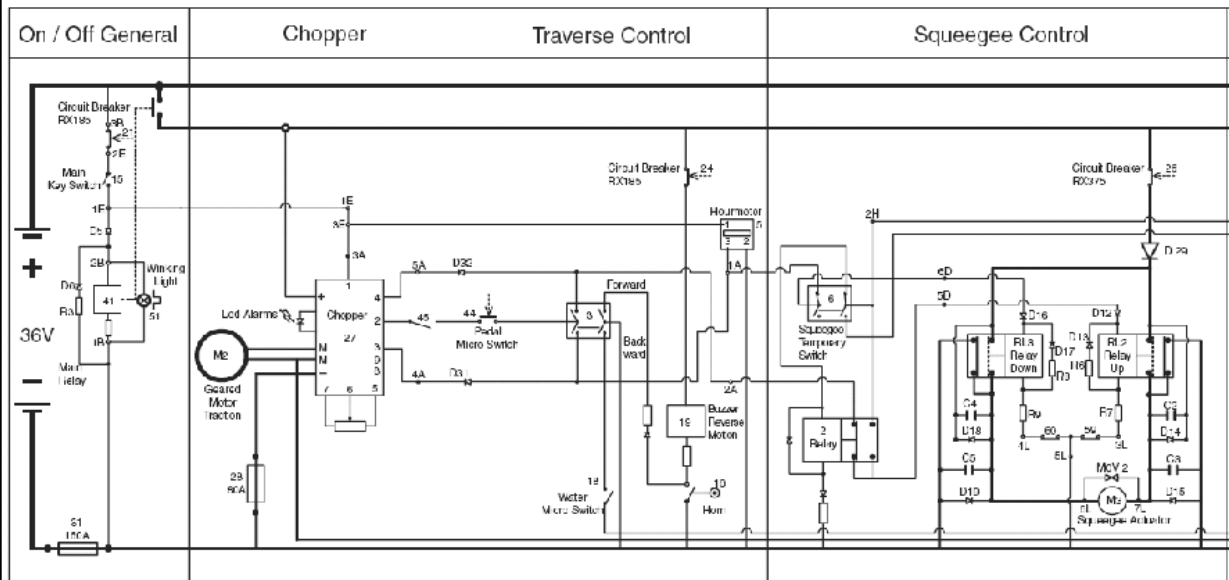

---

Pos.	Vare-nr	Antal	Beskrivelse	Notes
------	---------	-------	-------------	-------

---

Pos.	Vare-nr	Antal	Beskrivelse	Notes
------	---------	-------	-------------	-------

Color Legend

- 1, 2, .... = Components
- 1A, 2A, ..... = Check Card Control Connections
- R1, D1, .... = Control CheckCard Components
- 1, 2 .... = Chopper Card Connections