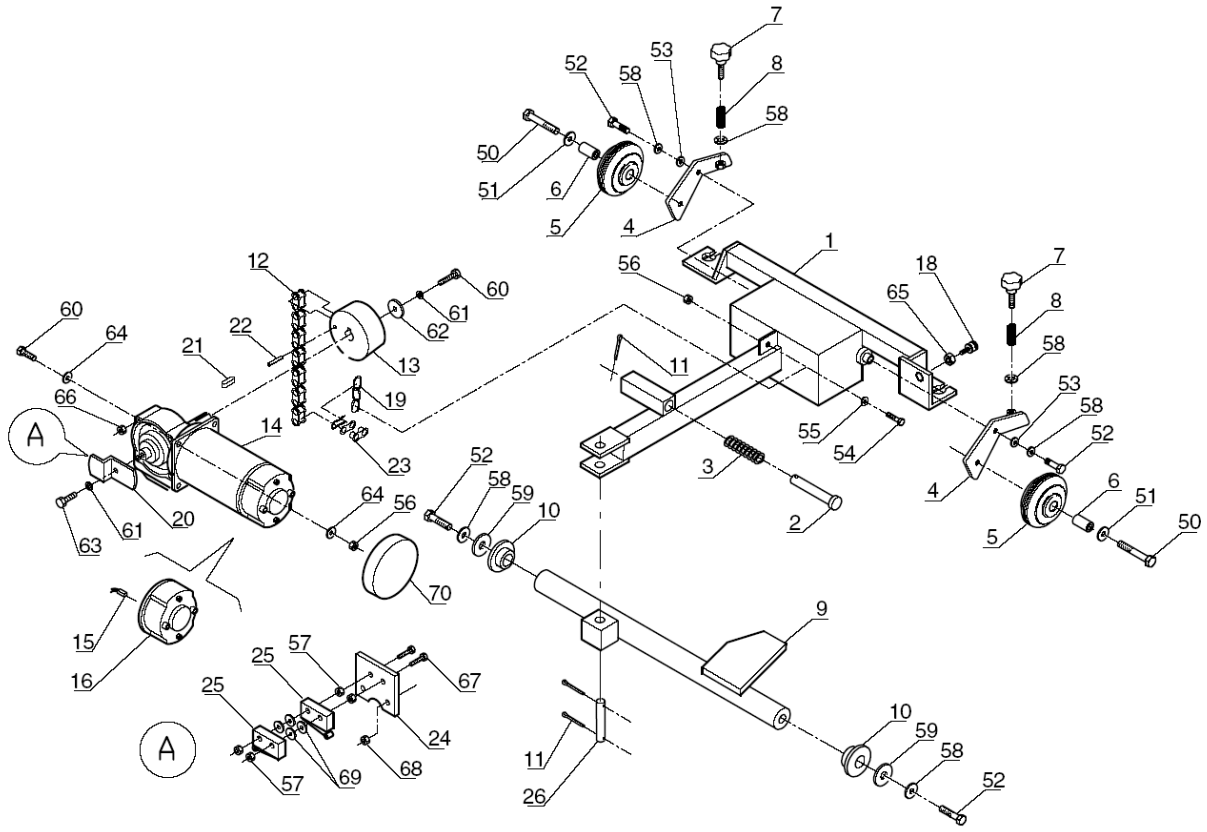

Pos.	Vare-nr	Antal	Beskrivelse	Notes
00	52234A	1		
00	52234B	1	SPRING FOR 52231B	[1]
01	52197B	1	ARM SQUEEGEE SUPPORT	[1]
01	52197A	1	ARM	[1]
02	52198A	1	PIN	[1]
03	52199A	1	SPRING	[1]
04	52220A	2	SUPPORT. WHEEL	[1]
05	51322A	2	Hjul, Sugefod	[1]
06	52221A	2	Bøsning V. Hjul Encore Rc 26/28/30	[1]
07	52222A	2	Skruer Ved Sugefod Encore Rc 28	[1]
08	62787	2	Compression Spring	[1]
09	52224B	1	SHAFT SQUEEGEE SUPPORT	[1]
09	52224A	1	SHAFT	[1]
10	52225A	2	Bushing	[1]
11	31612	3	Split Pin	[1]
12	52227A	1	CHAIN	[1]
13	52228A	1	ROLLER	[1]
14	10566A	1	Motor & Hose Kit,	[1]
15	40228A	2	MOTOR. BRUSH	[1]
16	52230A	1	HOLDER. CARBON BRUSH	[1]
18	52231A	1	Justerskrue F. Sugefod	[1]
18	52231B	1	SCREW SQUEEGEE ADJUSTING	[1]
19	52232B	1	PROTECTION WELD FOR 10566A	[1]
19	52232A	1	Kæde	[1]
20	52233A	1	ACTUATOR.SWITCH	[1]
20	52233B	1	BUSH FOR 52231B	[1]
21	7114188	1	Key 5X5X20	[1]
22	7114881	1	SPRING PIN	
23	51680A	1	Joint Chain	[1]
24	52237A	1	SUPPORT	[1]
24	52237B	1	SUPPORT SQUEEGEE MOTOR	[1]
25	40231A	2	Microswitch, 15A	[1]
26	52238A	1	PIN	[1]
50	106522492	1	SCREW M10X65	[2]
51	1800317	1	Underlagsskive Encore 26/28/30	
52	19810	1	Skruer M8X16	[2]
53	34939	1	Spændeskive Encore Rc	[1]
54	17847	1	HEX. SCREW M6X20 ISO 4017 VA	[1]
55	1800440	1	Plansskive M6	
56	33158	1	LOCK NUT M6 A2 DIN 985	
57	15319	1	HEXAGON NUT M4	
58	14649	1	SPRING WASHER B8 DIN 127	[3]
59	7114149	1	Skive	[1]
60	17847	1	HEX. SCREW M6X20 ISO 4017 VA	[1]
61	2772	1	LOCK WASHER 6	
62	25535	1	WASHER 6 Ø6.6X22X2	[2]
63	1813690	1	HEXAGON HEAD CAP SCREW	
64	1813807	1	Skive M6XØ18 Rf	
65	1801257	1	Låsemøtrik M10	
66	18696	1	HEXAGON NUT M5 DIN 934	[1]
67	11834	1	CHEESE HEAD SCREW	
68	1801885	1	NUT HEX M5 ISO 4032 A2-70	
69	15498	1	Skruer 5.3X1.0 A 125	
70	52474A	1	COVER. SQUEEGEE MOTOR	[1]

Part Notes:

- [1] - GUARANTEE DATE EXPIRED
- [2] - STOCK COVERS GUARANTEE
- [3] - PLEASE CONTACT CARWASH