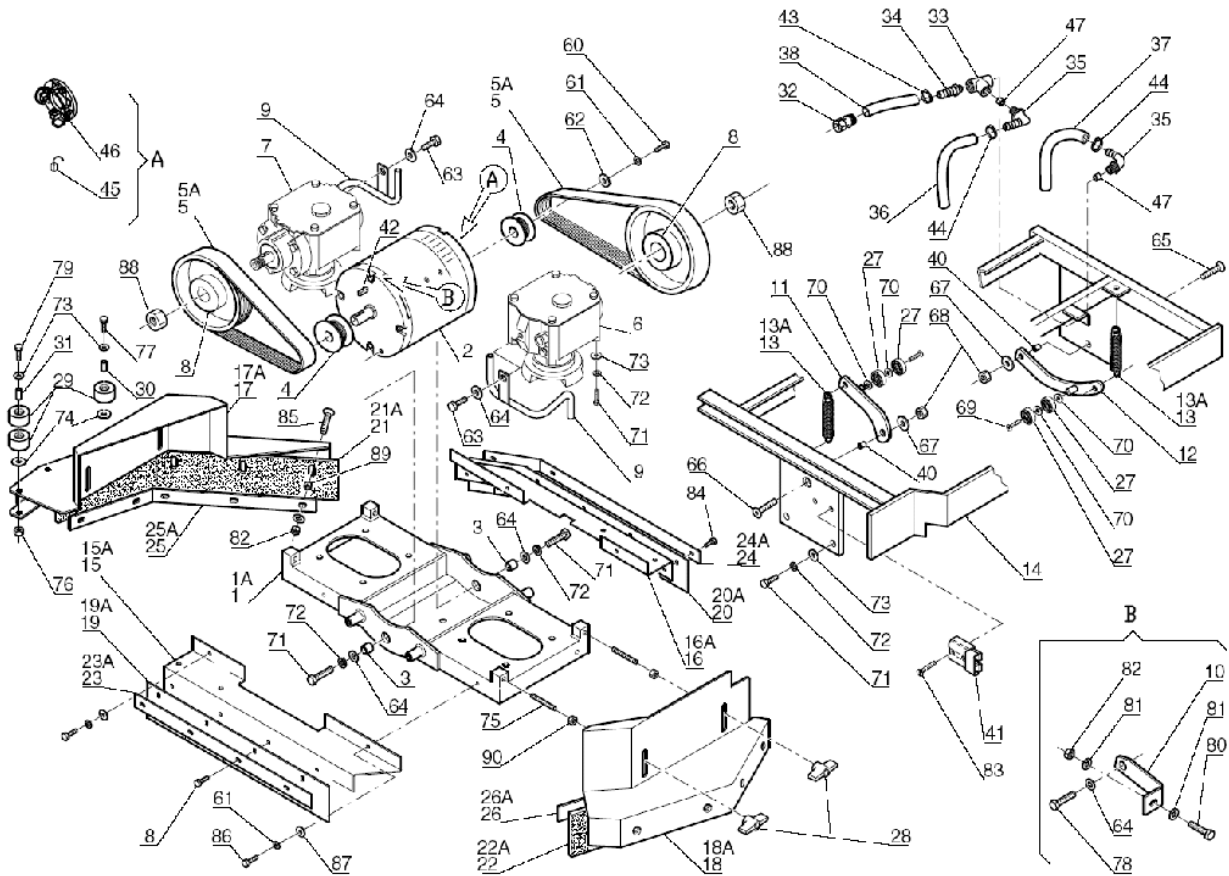

Pos.	Vare-nr	Antal	Beskrivelse	Notes
01	51596A	1	BASE. BRUSHES	[1]
01A	51597A	1	BASE. BRUSHES	[2]
02	51598A	1	MOTOR 36V	[3]
03	51599A	2	BUSHING	[3]
04	51614A	2	PULLEY. MOTOR	[3]
05	51615A	2	Belt	[1]
05A	51335A	1	BELT. 30 POLY	[2]
06	51616A	1	GEARBOX. LEFT ASSY	[3]
07	51617A	1	GEARBOX. RIGHT ASSY	[3]
08	51618A	2	PULLEY	[3]
09	51619A	2	PIPE	[3]
10	51620A	1	SUPPORT	[3]
11	51621A	1	SUPPORT	[3]
12	51622A	1	SUPPORT	[3]
13	51623A	2	SPRING	[1]
13A	51624A	1	SPRING	[2]
14	51625A	1	COUPLING	[3]
15	51626A	1	SUPPORT	[1]
15A	51627A	1	SUPPORT	[2]
16	51628A	1	SUPPORT	[1]
16A	51629A	1	SUPPORT	[2]
17	51630A	1	SUPPORT	[1]
17A	51631A	1	SUPPORT	[2]
18	51632A	1	SUPPORT	[1]
18A	51633A	1	SUPPORT	[2]
19	51634A	1	Front Skirt	[1]
19A	51635A	1	Skørt, Front	[4]
20	51326A	1	Rear Skirt	[1]
20A	51330A	1	Skørt, Bag	[4]
21	51636A	1	SKIRT RIGHT	[1]
21A	51637A	1	Skørt Højre	[2]
22	51638A	1	Left Skirt	[1]
22A	51639A	1	Skørt, Venstre	[2]
23	51640A	1	BLADE. FRONT	[1]
23A	51641A	1	Gummiliste, Front	[2]
24	51642A	1	BLADE. REAR	[1]
24A	51643A	1	BLADE. REAR	[2]
25	51644A	1	BLADE. RIGHT	[1]
25A	51645A	1	Skinne	[2]
26	51646A	1	BLADE. LEFT	[1]
26A	51647A	1	BLADE. LEFT	[2]
27	7114482	4	Leje	[3]
28	51649A	4	NUT. WING	[3]
29	62924	4	DEFLECTOR ROLLER	[3]
30	51651A	2	BUSHING	[3]
31	51652A	1	BUSHING	[3]
32	51566A	1	Fitting	[3]
33	51654A	1	FITTING	[3]
34	51655A	1	Slangestuds	[3]
35	62914	2	FITTING 1/2X Ø 12	[3]
36	8826	1	HOSE	[3]
37	8826	1	HOSE	[3]
38	51659A	1	HOSE	[3]
40	51661A	2	BUSHING	[3]
41	51539A	1	CONNECTOR	[3]
42	7114188	2	Key 5X5X20	[3]
43	1810191	1	Spændebånd 13-27 A4 (SS)	
44	1802925	2	Spændebånd F/Spulerør Rf	[3]
45	51666A	1	CARBON BRUSH	[3]