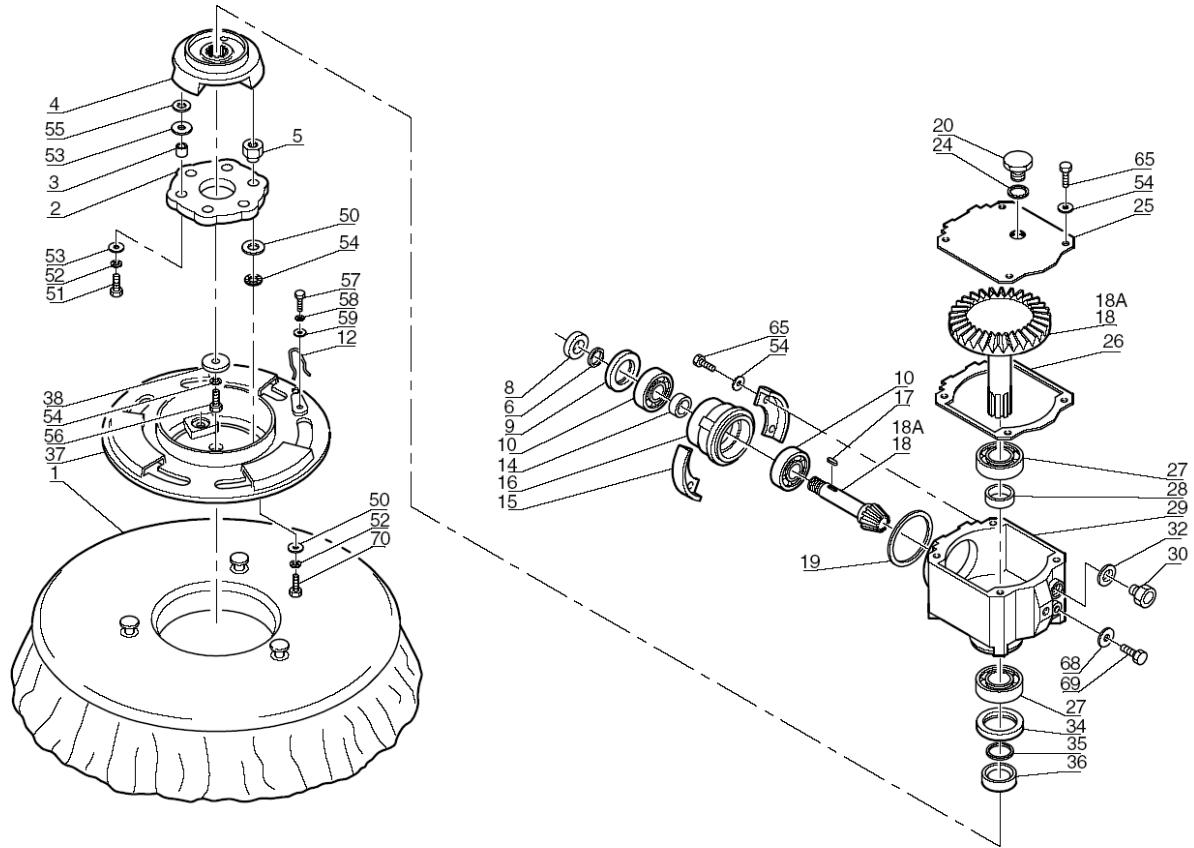

Pos.	Vare-nr	Antal	Beskrivelse	Notes
01		2		
02	52239A	2	COUPLING. FLEXIBLE	[1]
03	52240A	6	SPACER	[2]
04	52241A	2	FLANGE	[1]
05	52242A	6	BUSHING	[1]
06	52243A	2	GASKET	[1]
08	52244A	2	BUSHING	[1]
09	51336A	2	SEAL. OIL .30X47X7	[1]
10	106481879	4	ANTI-FRICTION BEARING. 22	[3]
12	52246A	2	SPRING	[1]
14	52247A	2	SPACER	[1]
15	52248A	4	CLAMP	[1]
16	52249A	2	SUPPORT	[1]
17	52250A	2	KEY	[1]
18	52251A	1	BEVEL GEAR PAIR LEFT RED	[1]
18A	52252A	1	BEVEL GEAR PAIR RIGHT PAI	[1]
19	52253A	2	GASKET	[1]
20	52254A	2	AIR RELIEF PLUG	[1]
24	52255A	2	GASKET	[1]
25	52256A	2	COVER	[1]
26	52257A	2	GASKET	[1]
27	902515	4	BEARING	
28	52259A	2	SPACER	[1]
29	52270A	2	GEAR BOX HOUSING	[1]
30	52271A	2	LEVEL PLUG	[1]
32	63029	2	PACKING RING Ø 16X27X1.5	[1]
34	51337A	2	SEAL. OIL .38X52X8	[1]
35	52273A	2	O-RING	[1]
36	52274A	2	SPACER	[1]
37	52275A	2	PLATE. DRIVER	[1]
38	52276A	2	WASHER	[1]
50	14648	1	WASHER 8.4X1.6	
51	51154	1	SCREW M8 X 30 DIN	[1]
52	1810274	1	Stjerneskrive M8	
53	34939	1	Spændeskrive Encore Rc	[1]
54	14649	1	SPRING WASHER B8 DIN 127	[4]
55	14648	1	WASHER 8.4X1.6	
56	8893	1	SOCKET HEAD CAP SCREW M8X20	
57	19647	1	HEX. SCREW M6X10 ISO 4017 VA	
58	2772	1	LOCK WASHER 6	
59	25535	1	WASHER 6 Ø6.6X22X2	[3]
65	31411	1	HEXAGON CAP SCREW M8X20 D	[4]
68	1800317	1	Underlagsskrive Encore 26/28/30	
69	6061	1	HEXAGON HEAD CAP SCREW	
70	51154	1	SCREW M8 X 30 DIN	[1]

Part Notes:

- [1] - GUARANTEE DATE EXPIRED
- [2] - 26
  GUARANTEE DATE EXPIRED
- [3] - STOCK COVERS GUARANTEE
- [4] - PLEASE CONTACT CARWASH