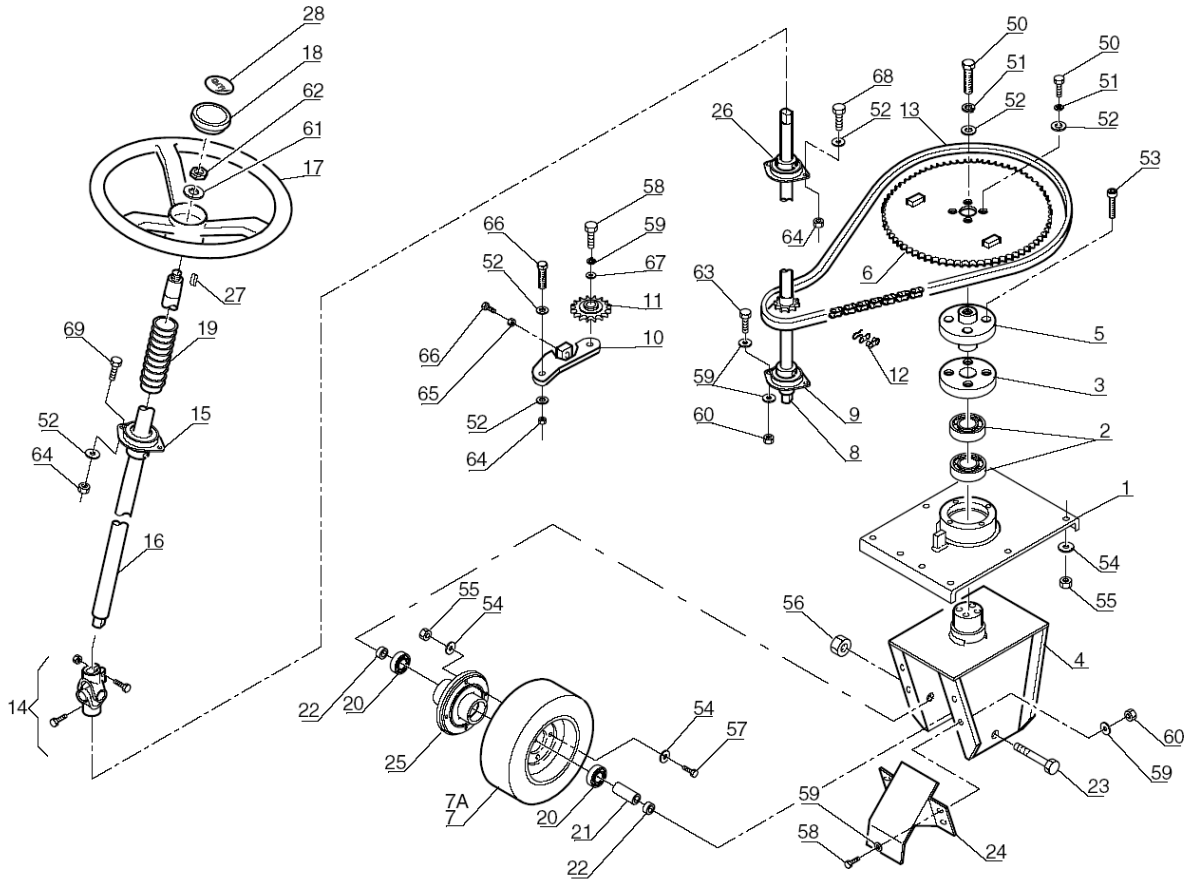

Pos.	Vare-nr	Antal	Beskrivelse	Notes
01	51669A	1	PLATE	[1]
02	12295	2	Wälzlager 6010-2RS DIN625 Rillenkugell.	[1]
03	51671A	1	HOUSING FOR BEARING	[1]
04	51672A	1	SUPPORT	[1]
05	51673A	1	HUB	[1]
06	51674A	1	SPROCKET	[1]
07	51675A	1	WHEEL. ANTISKID	[1]
08	51676A	1	SHAFT	[2]
09	51677A	1	SUPPORT	[1]
10	51678A	1	SUPPORT	[1]
11	51679A	1	CHAIN TIGHTENER	[1]
12	51680A	1	Joint Chain	[1]
13	51681A	1	CHAIN	[1]
14	51682A	1	UNIVERSAL JOINT	[1]
15	51683A	1	SUPPORT	[1]
16	51684A	1	SHAFT	[1]
17	51685A	1	STEERING WHEEL	[1]
18	51686A	1	PLUG	[1]
19	51687A	1	BELLOWS	[1]
20	27492	2	GROOVE BALL BEARING	[1]
21	51689A	1	SPACER	[1]
22	51690A	1	SPACER	[1]
23	51691A	1	BOLT	[1]
24	51692A	1	MUD GUARD	[1]
25	51693A	1	WHEEL HUB	[1]
26	51694A	1	SUPPORT	[1]
27	7114188	1	Key 5X5X20	[1]
28	51696A	1	DECAL	[1]
50	3213	1	SCREW M8X40	[3]
51	14649	1	SPRING WASHER B8 DIN 127	[4]
52	14648	1	WASHER 8.4X1.6	
53	34220	1	CYLINDER SCREW M10X25 ISO 4762 ZN	[3]
54	1800317	1	Underlagsskive Encore 26/28/30	
55	1801257	1	Låsemøtrik M10	
57	24319	1	HEX. SCREW M10X35 ISO 4017 A2	
58	1813690	1	HEXAGON HEAD CAP SCREW	
59	1813807	1	Skive M6Xø18 Rf	
60	33158	1	LOCK NUT M6 A2 DIN 985	
61	7114148	1	Washer 15X28	[1]
63	17847	1	HEX. SCREW M6X20 ISO 4017 VA	[1]
64	1809920	1	Låsemøtrik M/Nylonring Rf	
65	20908	1	HEXAGON NUT M8 A2 ISO 4032	[3]
66	1805258	1	Maskinbolt M8X60	[1]
67	25535	1	WASHER 6 Ø6.6X22X2	[3]
68	3455	1	SCREW M8 X 25 DIN	[4]
69	31411	1	HEXAGON CAP SCREW M8X20 D	[4]

Part Notes:

- [1] - GUARANTEE DATE EXPIRED
- [2] - PRUNED 7/14/08
- [3] - STOCK COVERS GUARANTEE
- [4] - PLEASE CONTACT CARWASH