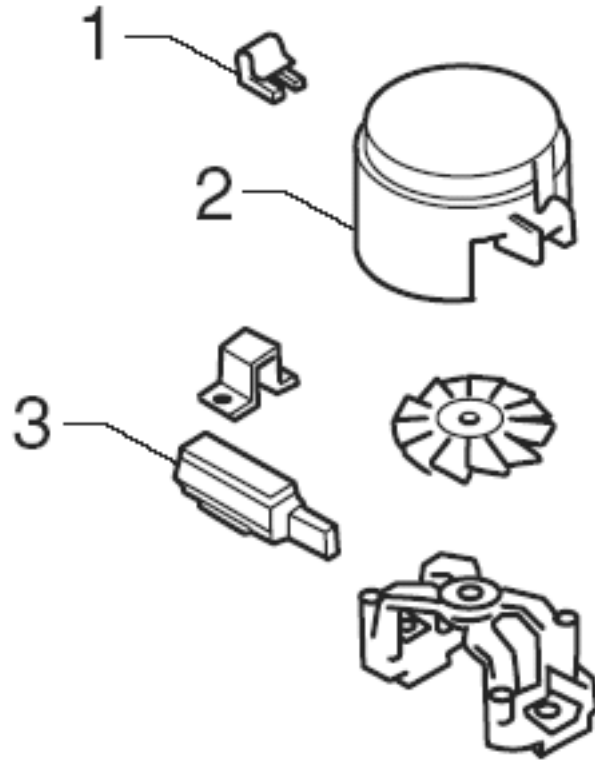

Pos.	Vare-nr	Antal	Beskrivelse	Notes
01	14607A	1	CLARKE CARE KIT	
02	50478A	1	PROTECTANT POLYDUR	
03	55420A	1	GUN GREASE KIT	[1]
04	107114056	1	26 BRUSH HEAD UNIT	[2]
05	51283A	1	PAD DRIVER. 13	[3]
06	51284A	1	BRUSH. 13 SOFT .012 POL	[3]
07	51286A	1	"Børste Medium Poly. 13"" "	[3]
08	51285A	1	BRUSH. 13 HEAVY .035 PO	[3]
09	51287A	1	BRUSH 13. SUPER GRIT	[3]
10	107114057	1	30 BRUSH HEAD UNIT	[2]
11	51300A	1	PAD DRIVER 15 1 EA.	[3]
12	51301A	1	"Børste Blød Poly. 15""	[3]
13	51303A	1	BRUSH.15 MEDIUM .024 PO	[3]
14	51302A	1	BRUSH. 15 HEAVY .035 PO	[3]
15	51304A	1	"Børste Super Grit 15""	[3]
16	107114055	1	28 BRUSH HEAD UNIT	[4]
17	51295A	1	Børste Poly Cylinder	[3]
18	303000164	1	"28"" Børste Hård Tynex 1,2Mm"	[5]
19	51288A	1	SQUEEGEE ASM 32	[3]
20	51289A	1	Gummiliste, Front	[3]
21	51290A	1	Gummiliste, Bag	[3]
22	51305A	1	"Kompl. Sugefod 40""	[3]
23	51306A	1	Gummiliste, Front	[3]
24	51307A	1	Gummiliste, Bag	[3]
25	80564000	1	Batteri 6V 180A GEL monoblok	
26	80564900	1	Batteri 6V 200A WET semi-traktion	
27	303000166	1	BATTERY WET 18-4 PZS 240S	[2]
28	303000391	1	COVER 61X53X26	[3]
29	10001915	1	Eco Pad hvid 13" Ø330 mm (5 stk.)	
30	10001914	1	Eco Pad rød 13" Ø330 mm (5 stk.)	
31	10001911	1	Eco Pad blå 13" Ø330 mm (5 stk.)	
32	10001912	1	Eco Pad brun 13" Ø330 mm (5 stk.)	
33	10001910	1	Eco Pad sort 13" Ø330 mm (5 stk.)	
34	10001927	1	Eco Pad 15, Hvid 380Mm (5 Stk.)	
35	10001926	1	Eco Pad 15, Rød 380Mm (5 Stk.)	
36	10001923	1	Eco Pad 15, Blå 380Mm (5 Stk.)	
37	976045	1	PADS CS 15IN BROWN 51	[6]
38	10001922	1	Eco Pad 15, Sort 380Mm (5 Stk.)	

Part Notes:

- [1] - EXPIRED ON 10/26/2012
- [2] - COMPLEXITY REDUCTION
- [3] - GUARANTEE DATE EXPIRED
- [4] - Single components available
- [5] - ACC. FOR OBSOLETE MACHINE
- [6] - PRUNED 7/14/08