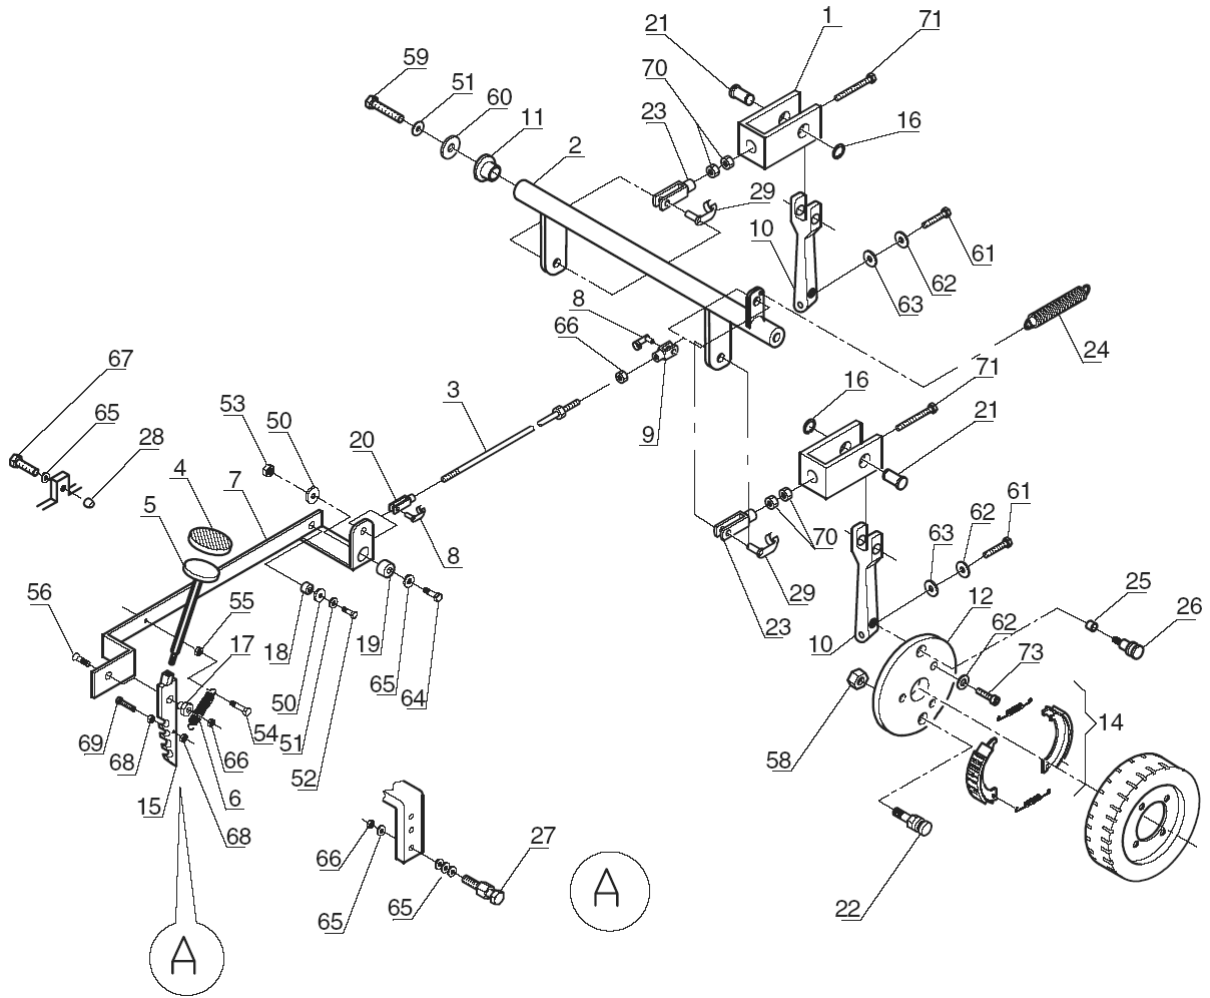

Pos.	Vare-nr	Antal	Beskrivelse	Notes
01	51772A	2	FORK	[1]
02	51773A	1	SHAFT	[1]
03	51774A	1	THREADED ROD	[1]
04	51775A	1	PEDAL COVER	[1]
05	51776A	1	PEDAL	[1]
06	51777A	1	SPRING	[1]
07	51778A	1	LEVER	[1]
08	51779A	2	FORK PIN	[1]
09	51780A	1	FORK	[1]
10	51781A	2	LEVER	[1]
11	51782A	2	BUSHING	[1]
12	51783A	2	BRAKE SHOE-HOLDER	[1]
14	51784A	2	Bremse	[1]
15	51785A	1	LEVER	[1]
16	34687	2	RING	[1]
17	51787A	1	BUSHING	[1]
18	51789A	1	BUSHING	[1]
19	51790A	1	SPACER	[1]
20	51791A	1	FORK. LEFT	[1]
21	51792A	2	PIN	[1]
22	51793A	2	PIN	[1]
23	51794A	2	FORK	[1]
24	51624A	1	SPRING	[1]
25	51796A	2	BUSHING	[1]
26	51797A	2	PIN	[1]
27	51798A	1	PIN	[1]
28	51799A	1	CAP	[1]
29	52069A	2	FORK PIN	[1]
50	34939	1	Spændeskive Encore Rc	[1]
51	34939	1	Spændeskive Encore Rc	[1]
52	3455	1	SCREW M8 X 25 DIN	[2]
53	1809920	1	Låsemøtrik M/Nylonring Rf	
54	8916	1	HEX. SCREW M5X35 ISO 4017 ZN	[1]
55	18696	1	HEXAGON NUT M5 DIN 934	[1]
56	1803931	1		
58	1801257	1	Låsemøtrik M10	
59	31411	1	HEXAGON CAP SCREW M8X20 D	[2]
60	7114149	1	Skive	[1]
61	22476	1	HEX. SCREW M6X25 ISO 4017 VA	[3]
62	2772	1	LOCK WASHER 6	
63	1813807	1	Skive M6Xø18 Rf	
64	2756	1	Skrue M8X45	
65	14648	1	WASHER 8.4X1.6	
66	20908	1	HEXAGON NUT M8 A2 ISO 4032	[4]
67	31411	1	HEXAGON CAP SCREW M8X20 D	[2]
68	15319	1	HEXAGON NUT M4	
69	1806512	1	HEXAGON HEAD CAP SCREW	
70	1801893	1	NUT M6 ISO 4032 A2-70	
71	1814634	1	SCREW M6X50 SS	
73	1814635	1	HEXAGON SOCKET HEAD CAP SCREW	

Part Notes:

- [1] - GUARANTEE DATE EXPIRED
- [2] - PLEASE CONTACT CARWASH
- [3] - See Marketing Info 293
- [4] - STOCK COVERS GUARANTEE