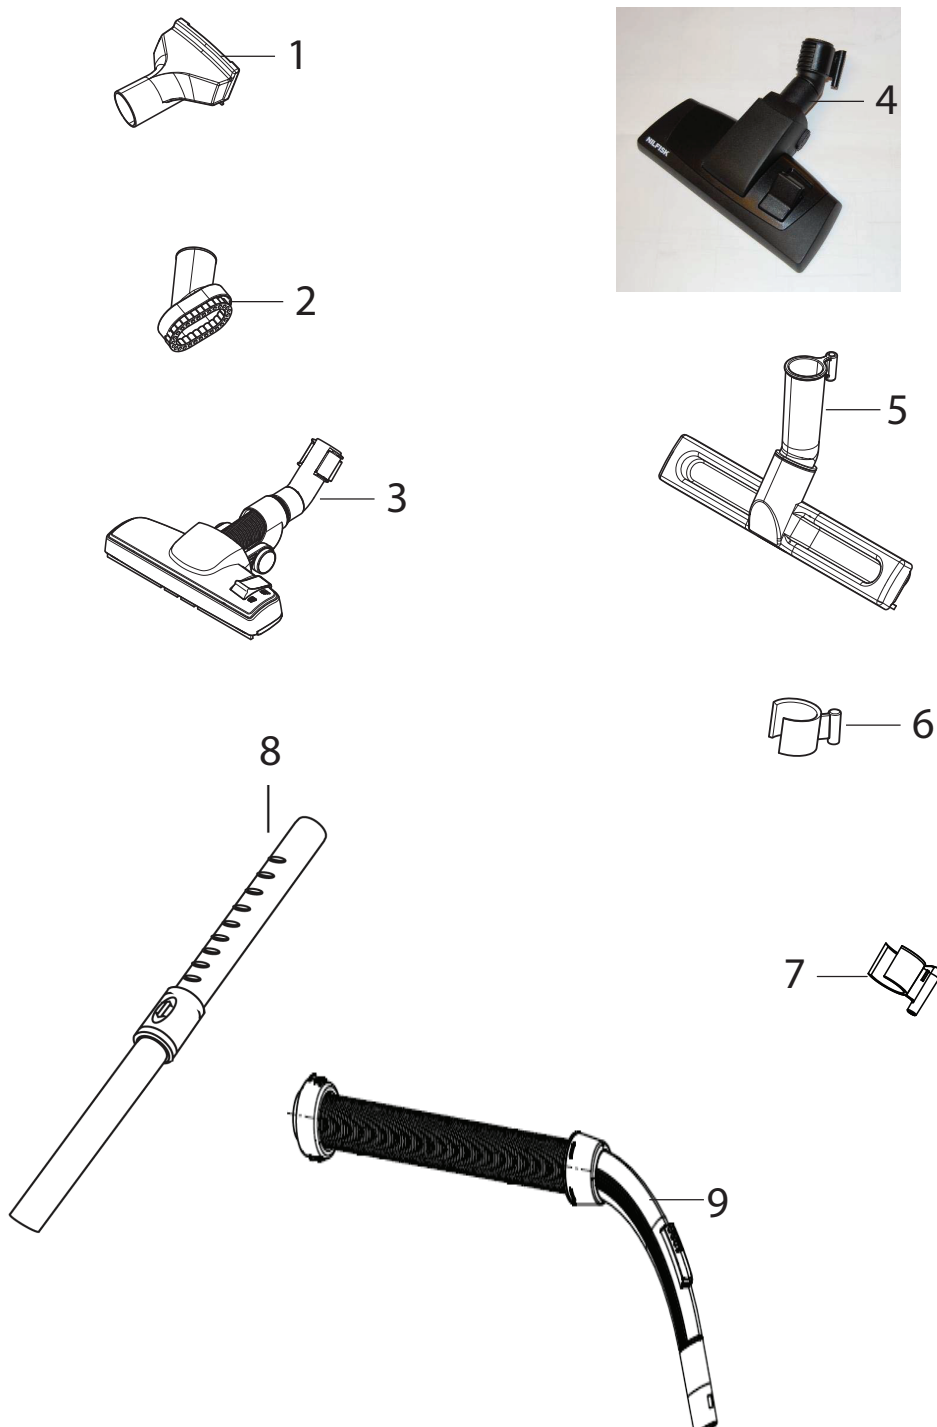

Pos.	Vare-nr	Antal	Beskrivelse	Notes
1	82214900	1	Polstermundstykke	
2	82215000	1	Rundbørste	
3	128389012	1	ACCESSORY HB15 COMBI NOZZLE WO CLICK	
4	107418717	1	Kombinationsmundstykke RE295P	
5	128350253	1	HARD FLOOR NOZZLE W/O CLICK F	
6	107409796	1	Parkerings clips Coupé	
7	147 0585 500	1	Parkerings Clips, Sort	
8	30050001	1	Teleskoprør krom	
9	128389101	1	HOSE W. COUPLING - NEO