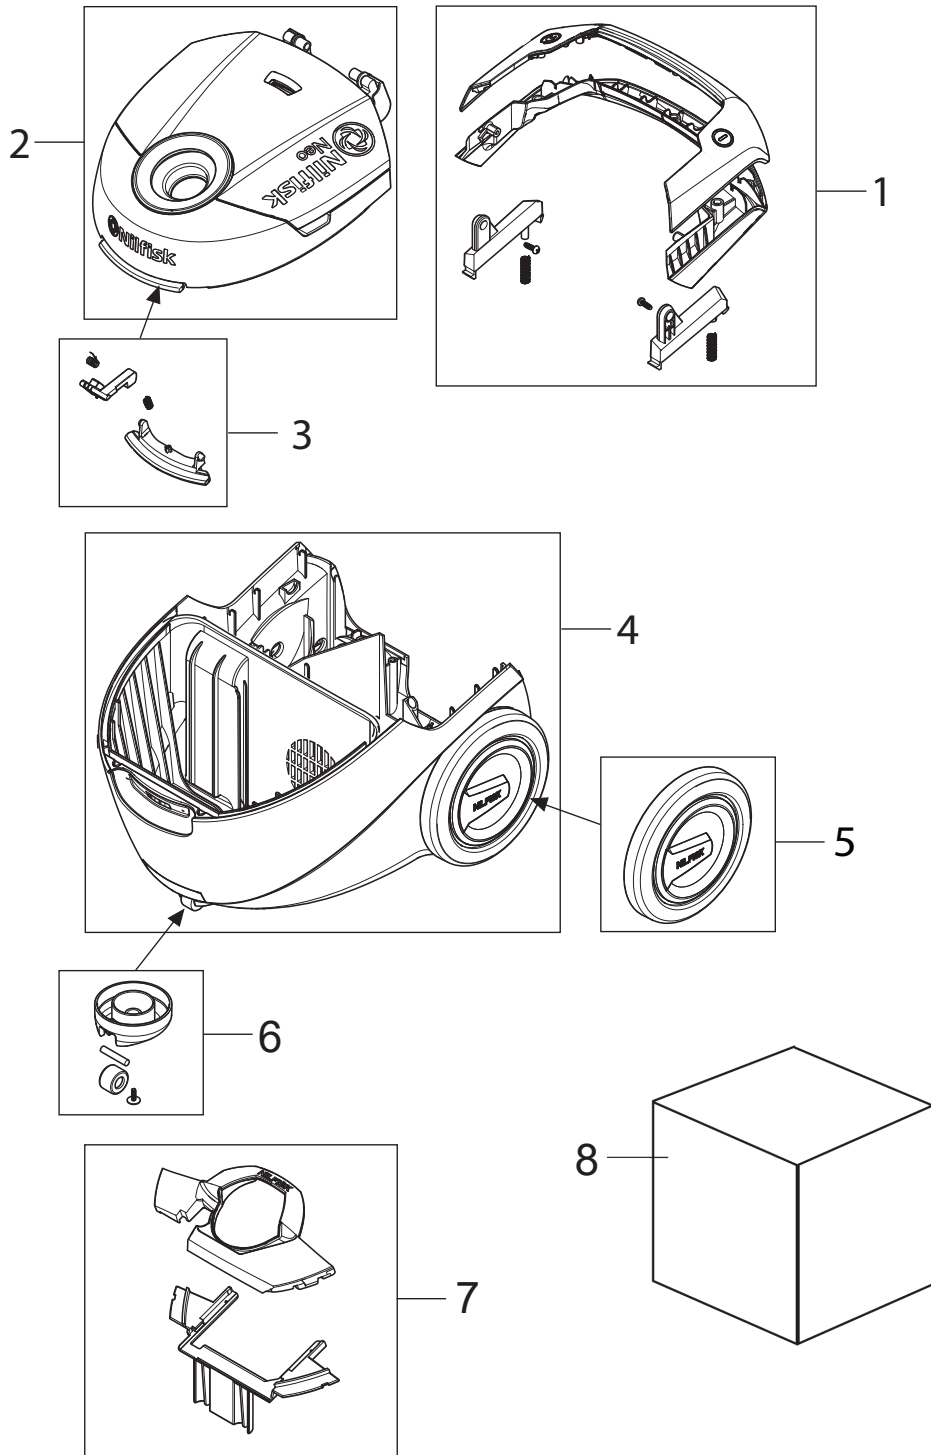

PARTS LIST

2018.10.25

TABLE OF CONTENTS

Cabinet parts Erp 2017	1
Cabinet parts from serial no. xxx.....	3
Motor and Cords Erp 2017.....	5
Filters and bags Erp 2017.....	7
Hose, tube and nozzles ErP 2017.....	9

Part Notes:

- [1] - ALTERNATIVE USE PN 128350023
 [2] - ALTERNATIVE USE PN 128350025

Pos.	Vare-nr	Antal	Beskrivelse	Notes
1	128350024	1	HANDLE COMPLETE WHITE COUPE NEO	
1	78602708	1	Handle Complete Red Coupe Neo	
2	128389095	1	DUST LID COMPLETE RED NEO 750W	
2	128389098	1	DUST LID COMPLETE WHITE NEO 750W	
3	78601900	1	Låsekit Til Coupé	
4	128389065	1	BODY BASE COMPL-NEO RED WHEEL	
4	128389068	1	BODY BASE COMPL-NEO WHITE WHEEL	
5	128350026	1	REAR WHEEL KIT 2 PCS WHITE	
5	78602711	1	Rear Wheel Kit 2 Pcs Coup E Neo Red	
6	128389105	1	SWIVEL WHEEL NEO	
7	78602704	1	Pose Holder - Coupe Neo	
8	128350997	1	10PCS NEO BOX	