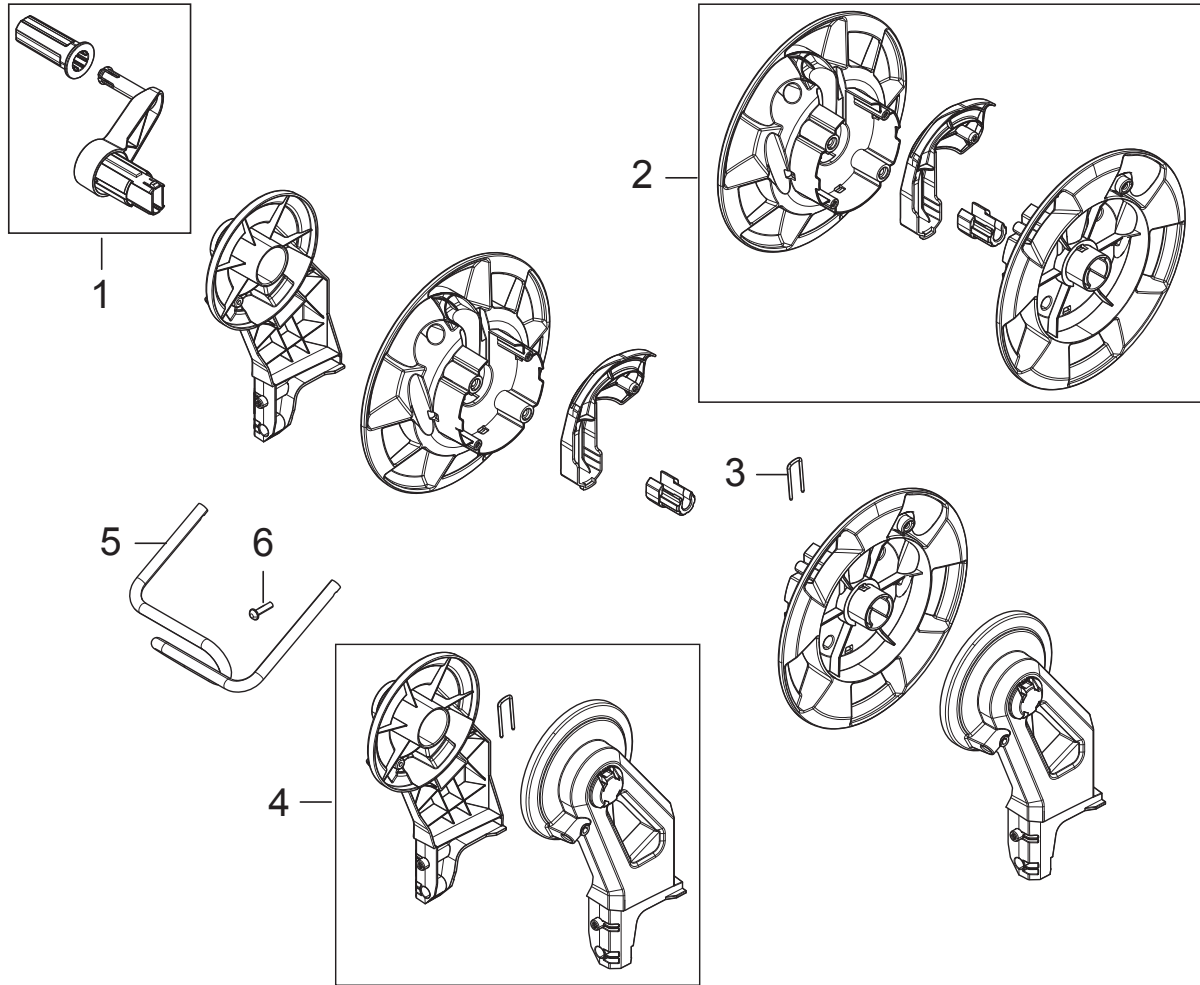

Pos.	Vare-nr	Antal	Beskrivelse	Notes
0	128500531	1	Slangerulle komplet	
1	128500590	1	Håndtag til slangeoprul	
2	128500591	1	Kit til slangeoprul	
3	128500592	1	LOCK KIT	
4	128500593	1	HOSE REEL BRACKET KIT	
5	128500594	1	HOSE GUIDE BRACKET	
6	128500595	2	SCREW K50X35 WN1452 BLACK TORX	
7	107141838	2	SCREW K50X18 WN1451 BLACK TORX20