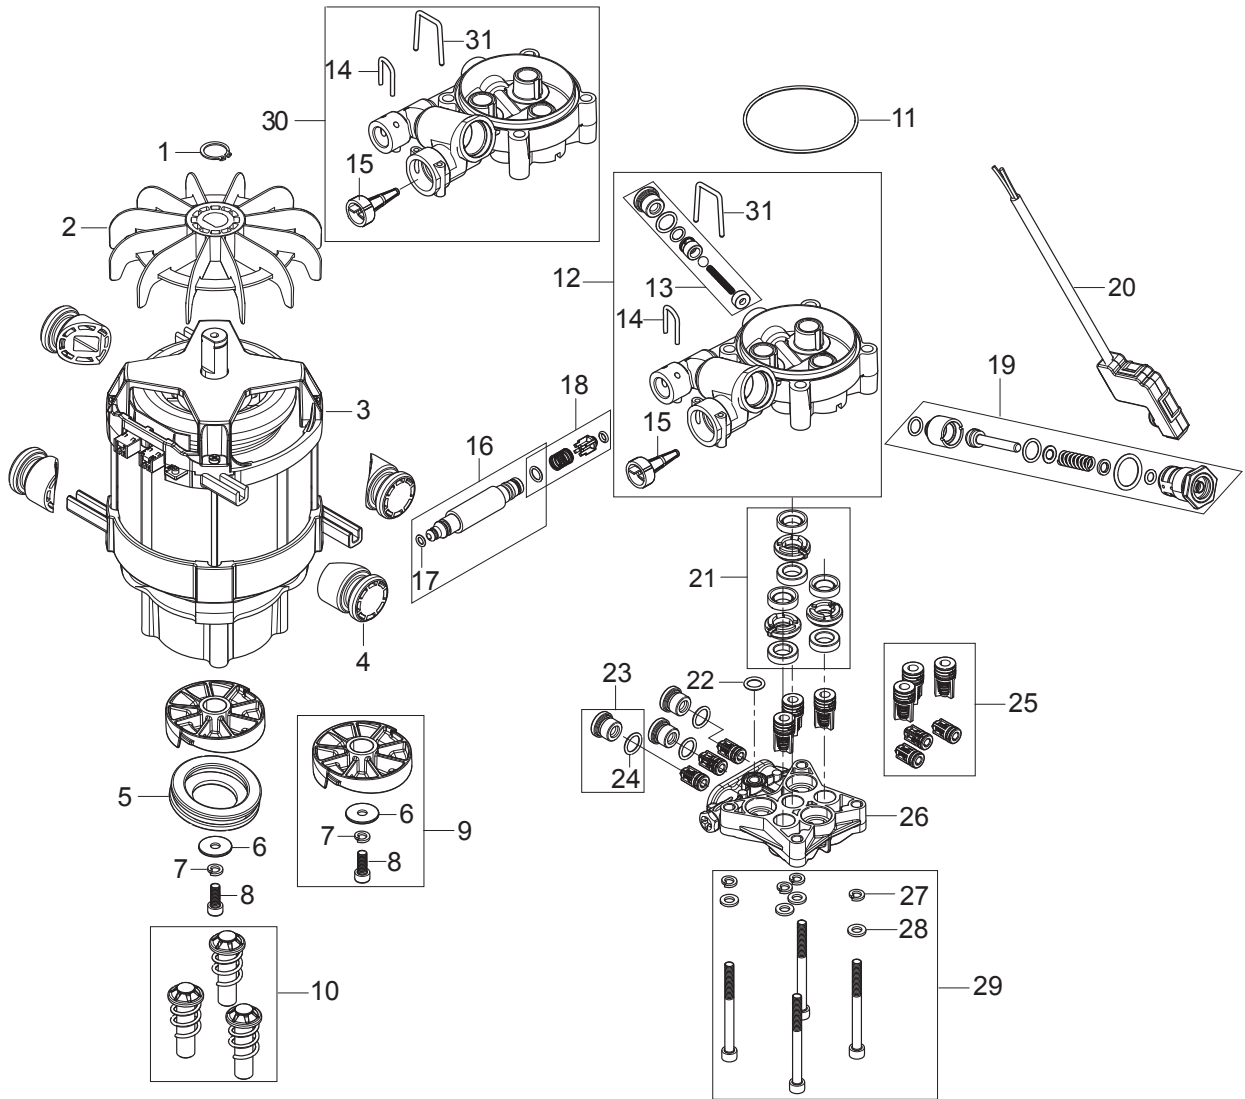

Pos.	Vare-nr	Antal	Beskrivelse	Notes
1	127500051	1	LOCK RING	
2	127500040	1	Ventilatorvinge	
3	128500601	1	MOTOR 230V/50HZ 2.1KW	
4	128500604	4	VIBRATION DAMPER	
5	128500605	1	THRUST BALL BEARING	
6	127130066	1	Spændeskive Ø22XØ6.4X1.5	
7	127500050	1	SPRING WASHER	
8	128500608	1	SCREW M6X16 10.9 FZB ISO4762	
9	128500615	1	WOBBLE DISC KIT 10.7 DEG	
10	128500616	1	PISTON COMPLETE KIT 3PCS	
11	127440078	1	o-ring 72x2	
12	128500618	1	CYLINDERBLOCK KIT W.EASY START	
13	128500619	1	Easy start kit	
14	128500620	1	U-PIN OUTLET	
15	128500195	1	Tilgangsfilter	
16	128500622	1	OUTLET INSERT QUICK COUPLING	
17	3004304	1	O-ring	
18	128500624	1	Kontraventil	
19	128500626	1	Start/stop ventil	
20	128500628	1	Microswitch boks komplet	
21	128500993	1	THRUST COLLAR WATER KIT	
22	128500630	1	O-RING 10.0X2.2 NBR 90	
23	128500851	3	PRESSURE VALVE PLUG KIT	
24	127440085	3	O-Ring 11.7X2.0 Sh90	
25	128500855	1	INLET OUTLET VALVE 6PCS	
26	128500633	1	CYLINDE HEAD R CYLINDER HEAD	
27	127500029	4	WASHER	
28	127500050	4	SPRING WASHER	
29	127500071	1	SCREW M6X70 DIN 912 4PCS	
30	128500634	1	CYLINDERBLOCK KIT	
31	128500675	1	U-PIN INLET