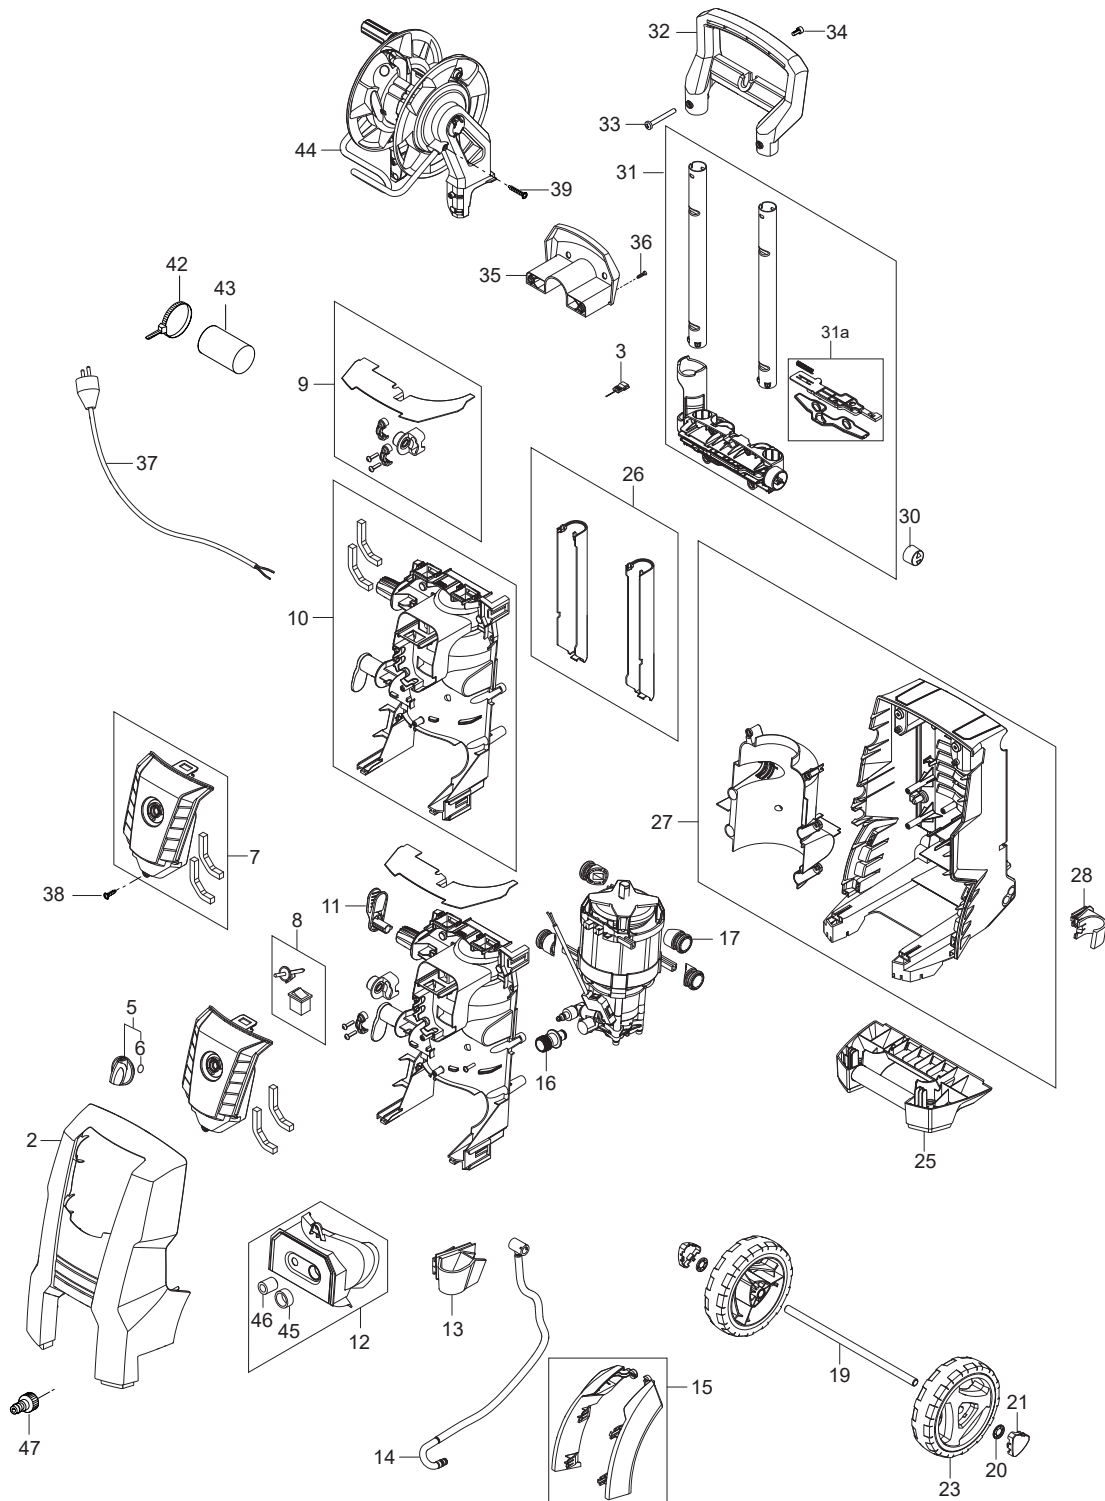

# TABLE OF CONTENTS

---

Overview .....	1
Motor pump .....	3
Hose reel .....	5

Pos.	Vare-nr	Antal	Beskrivelse	Notes
NS	128500989	1	10PCS 4C BOX E145.4-9	
NS	128500990	1	10PCS 4C BOX E150.2-10 XTRA	
2	128501159	1	FRONT CABINET W. PRINT E145.4	
2	128501160	1	FRONT CABINET W. PRINT E150.2	
3	6520844	1	Rensenål sort	
5	128500547	1	Drejeknap blå	
6	9868	1	O-ring 10.0X2.5	
7	128500928	1	SWITCH BOX	
8	128500507	1	SWITCH ON/OFF med skaft	
9	128500815	1	CABLE RELIFE KIT	
10	128500927	1	FRONT STRUCTURAL WITH GASKET	
11	128500549	1	ROTARY CABLE HOOK BLUE	
12	128500550	1	IN/OUTLET COVER KIT BLACK STD	
12	128500551	1	IN/OUTLET COVER KIT BLACK XTRA	
13	128500512	1	LANCE HOLDER	
14	128500513	1	Intern slange Xtra	
15	128500514	1	WHEEL MUDGUARD	
16	128500515	1	Tilgangsstuds	
17	128500604	1	VIBRATION DAMPER	
19	128500517	1	WHEEL AXLE	
20	127440210	1	Låsering	
21	128500552	1	Hjulkapsel	
23	128500553	1	Hjul	
25	128500520	1	Front fod høj	
26	128500521	1	TUBE GUIDES	
27	128500522	1	Cover bag	
28	128500523	1	LANCE HOLDER TOP	
30	128500554	1	HANDLE LOCK BUTTON BLUE	
31	128500931	1	HANDLE TUBE AND ACC STORAGE	
31a	128500932	1	SPRING FOR LOCK	
32	128500527	1	Håndtag	
33	128500528	1	NUT FOR HANDLE LOCK	
34	128500529	1	SCREW M4X8 ISO7045 A2-50-H PH	
35	128500530	1	HOSE HOOK	
36	1814732	2	Skruer K50X18	
37	128500532	1	POWER CABLE EU	
37	128500533	1	POWER CABLE UK	
37	128500535	1	POWER CABLE AUS/NZ	
38	107141838	33	SCREW K50X18 WN1451 BLACK TORX20	
39	128500595	2	SCREW K50X35 WN1452 BLACK TORX	
42	1814741	1	CABLE TIE	
43	128500636	1	CAPACITOR 25UF	
44		1	Hose reel complete	[1]
45	128500578	1	INLET GASKET	
46	128500579	1	OUTLET GASKET	
47	106404529	1	GARDENA COMPATIBLE MALE 3/4" ACCESSORY	
NS	128501129	1	10 PCS 4C BOX DP E130.3 E140.3	