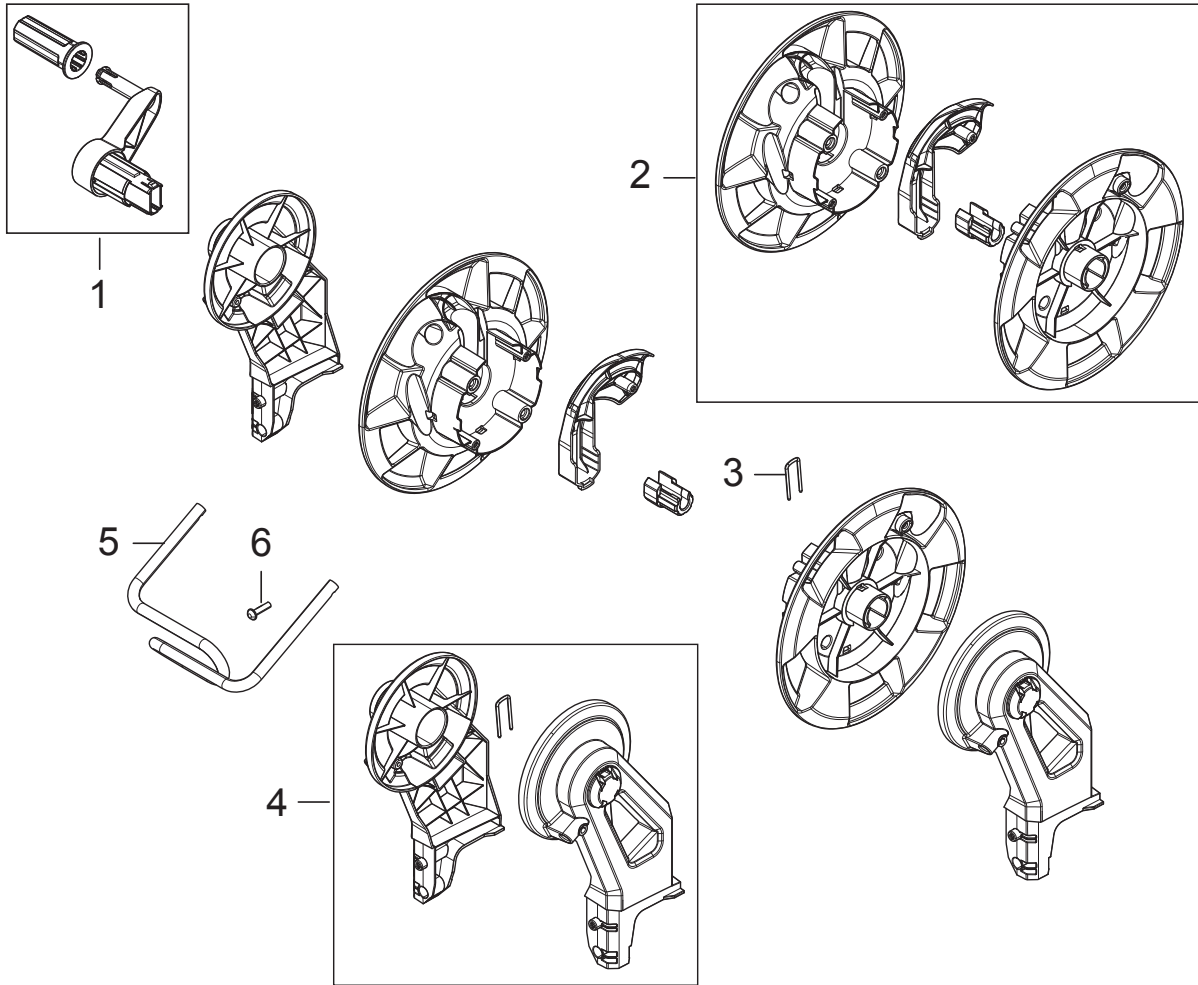

Pos.	Vare-nr	Antal	Beskrivelse	Notes
0	128500531	1	Slangerulle komplet	
1	128500590	1	Håndtag til slangeoprul	
2	128500591	1	Kit til slangeoprul	
3	128500592	1	LOCK KIT	
4	128500593	1	HOSE REEL BRACKET KIT	
5	128500594	1	HOSE GUIDE BRACKET	
6	128500595	2	SCREW K50X35 WN1452 BLACK TORX	
7	107141838	2	SCREW K50X18 WN1451 BLACK TORX20