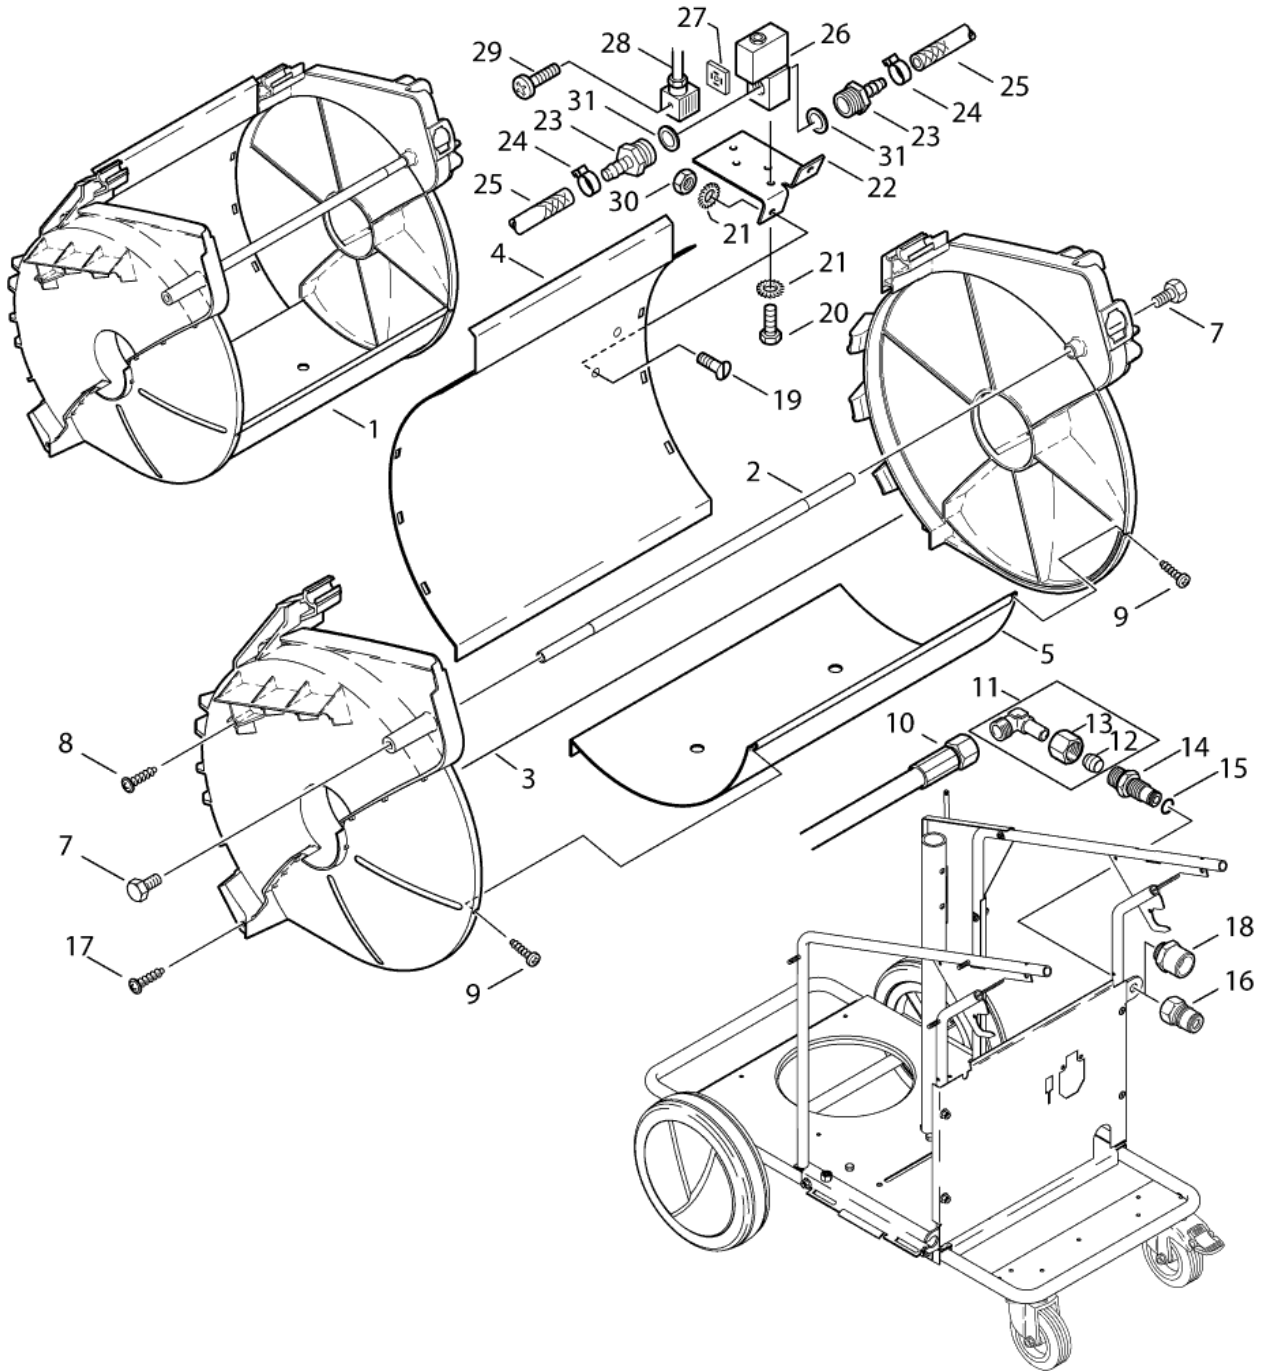

Basket

NEPTUNE 7-63 / MH 7P 175/1260

2017.11.02

2016.08.12

Pos.	Vare-nr	Antal	Beskrivelse	Notes
1	301000708	1	BASKET	[1]
2	301000668	1	GUIDE BAR Ø12X451	[2]
3	301001359	1	Kabinet til slangerulle, højre + venstre	[3]
4	301000602	1	SHEET METAL 390X262X142	[3]
5	301000601	1	SHEET METAL 390X261X142	[3]
7	6557	2	Skrue, M8X16	
8	11565	2	Skrue Pt5X18	
9	18086	2	Metal Skrue	[3]
10	301000856	1	Slange Ø8, 730mm	[4]
10	301000855	1	Slange Ø8, 650mm	[5]
11	101118094	1	COUPLING KIT 90D ISO 8434 M18X1.5 THREAD	
12	1080	1	Skæring, Galv.	
13	1081	1	Tilslutningsmøtrik, Galv.	
14	301000627	1	Fitting	
15	42768	1	O-ring	
16	1600493	1	Ergo højtryksskobling DN10 3/8" han	
17	43341	2	SCREW 5X30	

Part Notes:

- [1] - CONTAINS *
- [2] - *
  NO LONGER AVAILABLE
- [3] - *
- [4] - N7, NOT 7-25
- [5] - N5+7-25