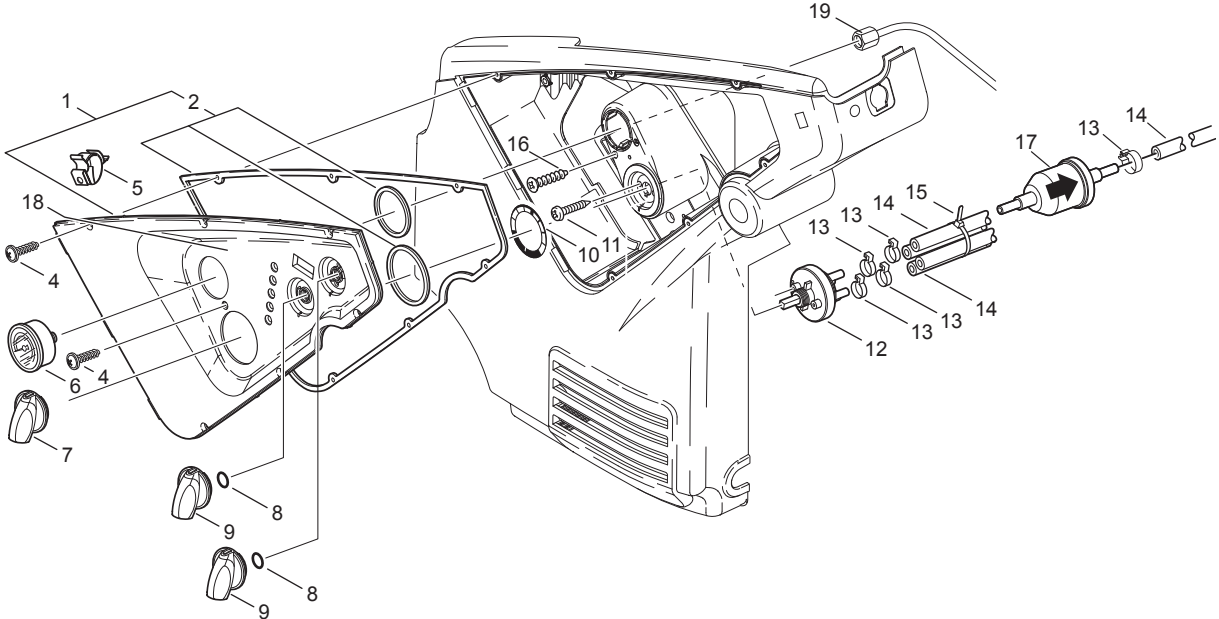

Pos.	Vare-nr	Antal	Beskrivelse	Notes
1	301001095	1	Dæksel	
2	107142622	1	KIT GASKET	
4	1814614	6	Skruer K50X18 Wn1451 A2	
5	301001075	1	WIRE HOLDER D22X38X16	
6	49473	1	Manometer 0-250 Bar	
7	909100207	1	Drejeknap	
8	9868	2	O-ring 10.0X2.5	
9	909100206	2	Drejeknap	
10	301000786	1	Klæbeskilt	
11	1814730	2	SCREW 35X10B W1423	
12	301001000	1	Doserventil	
13	11654	4	Slangeklemme	
14	101406100	1	Kemislange, 5 Meter	
15	8819	1	Strips	
16	11253	2	Skruer Ka5,0X20 Aero	
17	301002926		Filter	
18	301000785	1	Label	
19	60141	1	Manometerslange (Højtryk)