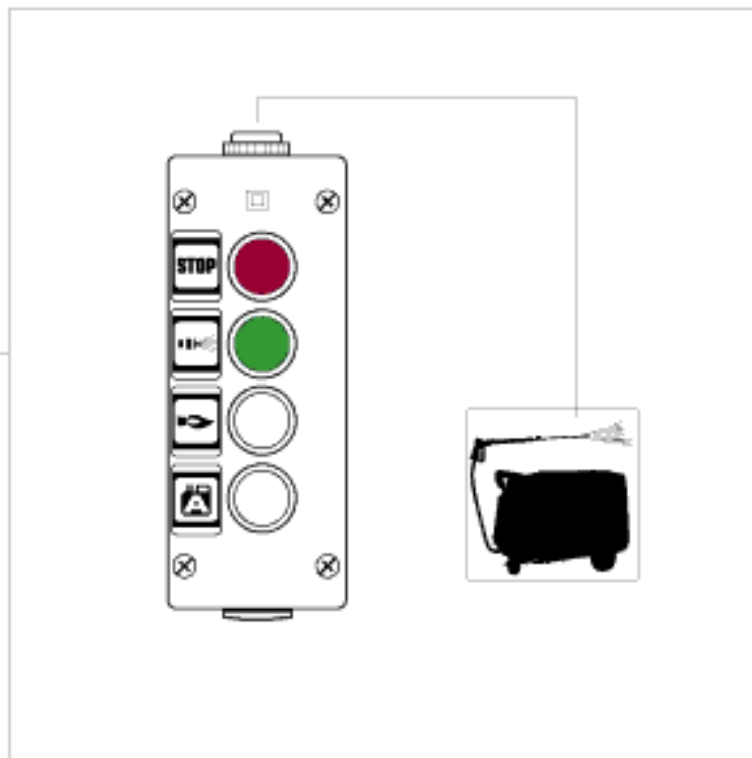

Part Notes:

- [1] - ERGO 2000 Spray handle
- [2] - ERGO 2000 VP Spray handle
- [3] - TORNADO PLUS lance
- [4] - 7-25
- [5] - 7-63, 230/400V
- [6] - 7-63
- [7] - HOSES Overview
- [8] - Up to 2010
ERGO 3000 Spray handle with swivel lock - from 15.09.03
- [9] - Up to 2010

NEPTUNE5+7-124

Service crane

NEPTUNE 7-63 / MH 7P 175/1260

2017.11.02

2013.04.02

Pos.	Vare-nr	Antal	Beskrivelse	Notes
0-	301001078	1	Service Crane	

1

2