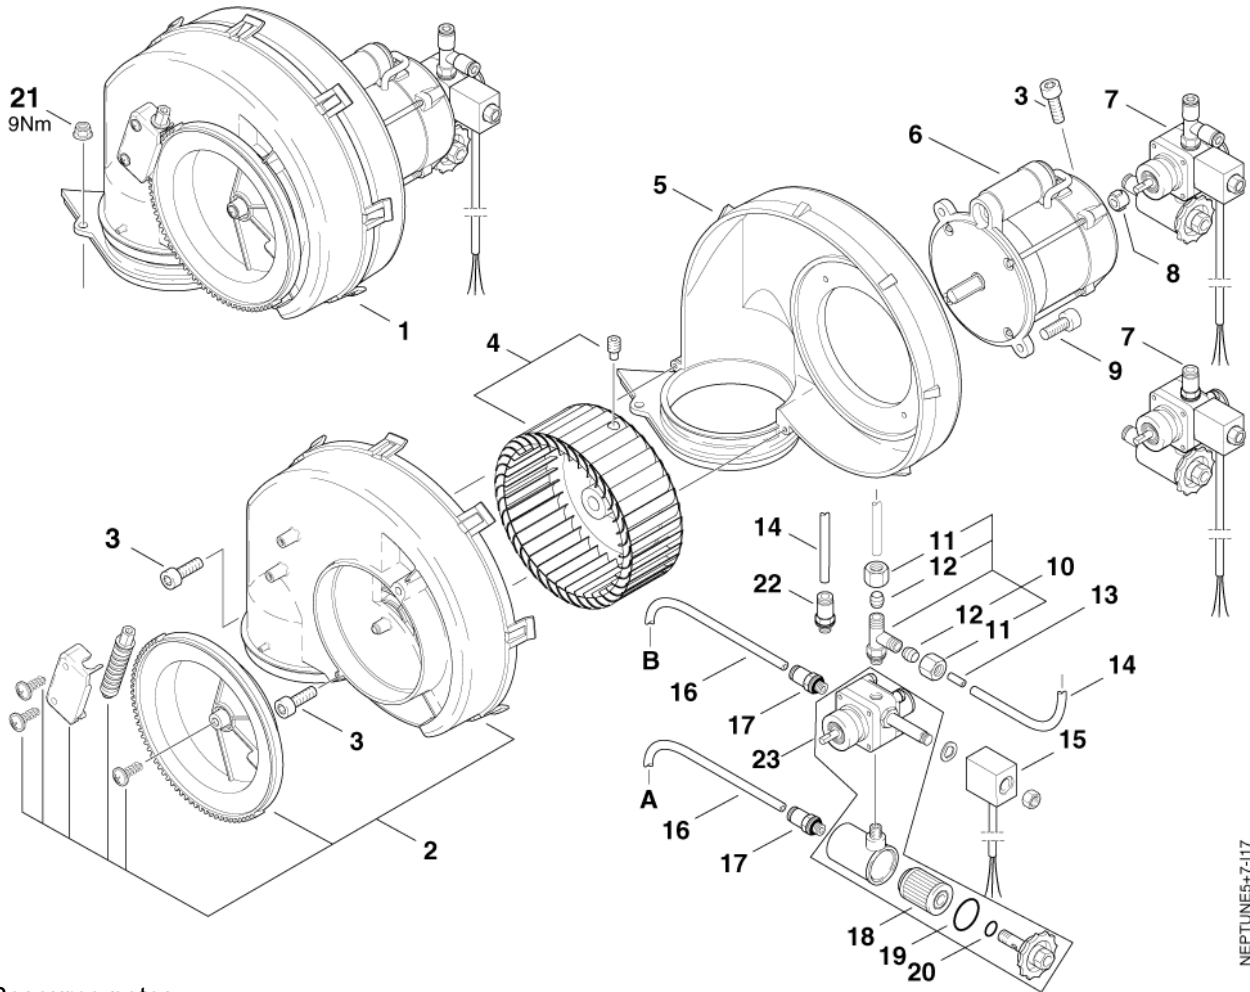

NEPTUNE6+7-117

Resource notes:

*NOTE: 200/50, 200,220/60 7-58, 7-63*JP*KR*, 7-66

Pos.	Vare-nr	Antal	Beskrivelse	Notes
1	301001395	1	BURNER FAN HOUSING Kerosine	[1]
1	301001358	1	BURNER FAN HOUSING Kerosine	[2]
1	301001377	1	BURNER FAN HOUSING Kerosine	[3]
1	301000908	1	Kedelblæser Hus Komplet	[4]
2	301000852	1	Dælsel For Kedelblæserhus	
3	32535	3	SCREW M5X16	
4	301000889	1	Kedelblæsehjul	
5	301000495	1	Kedelblæse Hus	
6	106408257	1	MOTOR BURNER - 0.23KW/230V/50HZ/1PH	[5]
6	106408258	1	MOTOR BURNER - 0.29KW/230V/50HZ/1PH	[6]
7	101117989	1	OIL PUMP SP55B 4316M Kerosene	[7]
7	301001348	1	FUEL PUMP 24V Kerosene	[8]
7	301000888	1	Brændstofpumpe	[9]
7	101117988	1	Oil Pump Sp55B 431 Kit	[10]
8	1226	1	Kobling	
9	4697	2	SCREW M6X16	
10	101118040	1	Rep.kit, oliepumpe	[11]
11	1603430	2	Omløber Ø4	[11]
12	1603448	2	Skæring Ø4	[11]
13	301000914	1	Støtte	[11]
14	909100141	1	Slange	
15	101117987	1	Magnetventil 24V	
16	106408239	1	TUBE D6 X 1 MEWA DIN 73378 - 5 METERS	
17	29599	2	Forskrning - Lige	
18	1756	1	Filterpatron	
19	40907	1	O-ring	
20	9868	1	O-ring 10.0X2.5	
21	12496	2	Møtrik M6	
22	301002070	1	Union	[12]
23	301002100	1	Brændstofpumpe med filter	[13]
23	301002101	1	Oliepumpe Med Filter	

Part Notes:

- [1] - 200/50, 200,220/60 7-58, 7-63*JP*KR*, 7-66
- [2] - 230/50 7-25
- [3] - 5-25 110/1/50
- [4] - 230V NEPTUNE 7-63 FA / MH 7P 175/1260, *EU*BE*NO*
- [5] - *EU*BE*NO*GB*
- [6] - 200-220/50,60 7-58, 200/50, NEPTUNE 7-63 / MH 7P 175/1260, 7-66
- [7] - *GB*US*JP*KR* |01.04.2005=>
  Kerosene
- [8] - *GB*US*JP*KR* =>31.03.2005|
- [9] - *EU*BE*NO* =>31.03.2005|
- [10] - *EU*BE*NO* |01.04.2005=>
- [11] - =>31.03.2005|
- [12] - |01.04.2005=>
- [13] - Kerosine