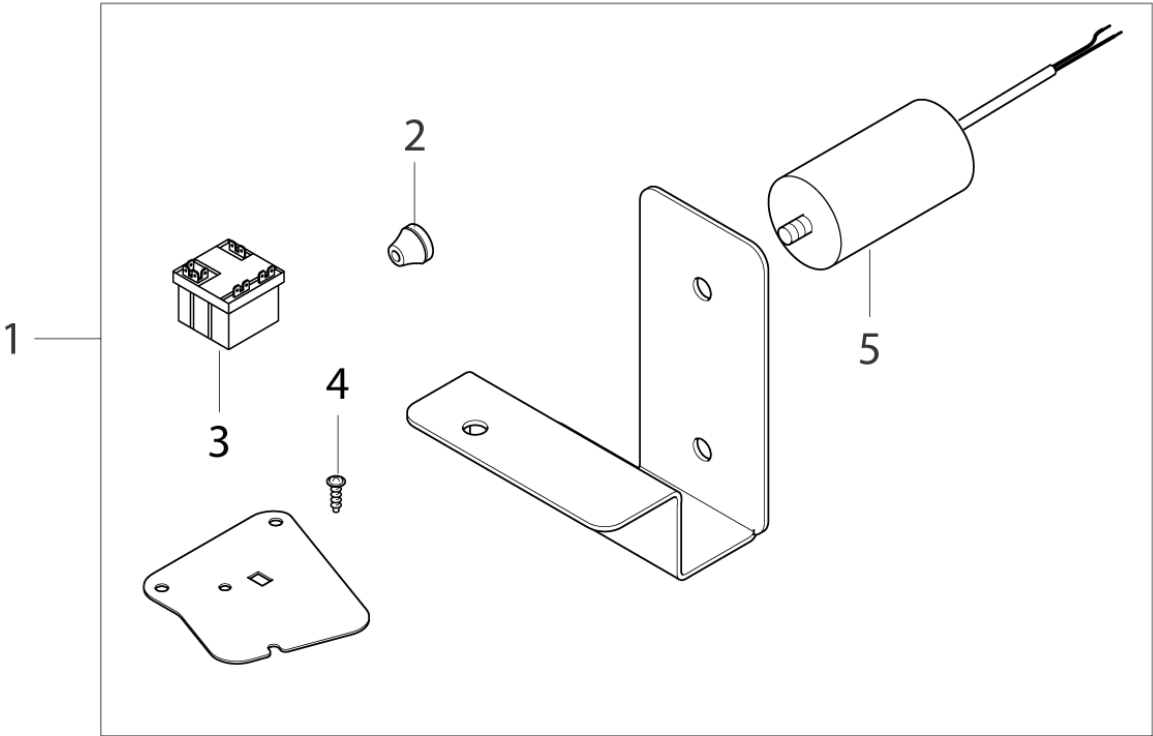

Pos.	Vare-nr	Antal	Beskrivelse	Notes
1	107140163	1	CONVERSION KIT NEPTUNE 5-45 US	[1]
2	3803764	1	Pakdåse Tet 5-7C	
3	103822214	1	STARTER RELAY HOTWATER RVAH4AH3D	
4	40107	1	Skruer	
5	103822210	1	START CAPACITOR 60X120 100UF	[2]

Part Notes:

- [1] - STOCK COVERS GUARANTEE
- [2] - GUARANTEE DATE EXPIRED