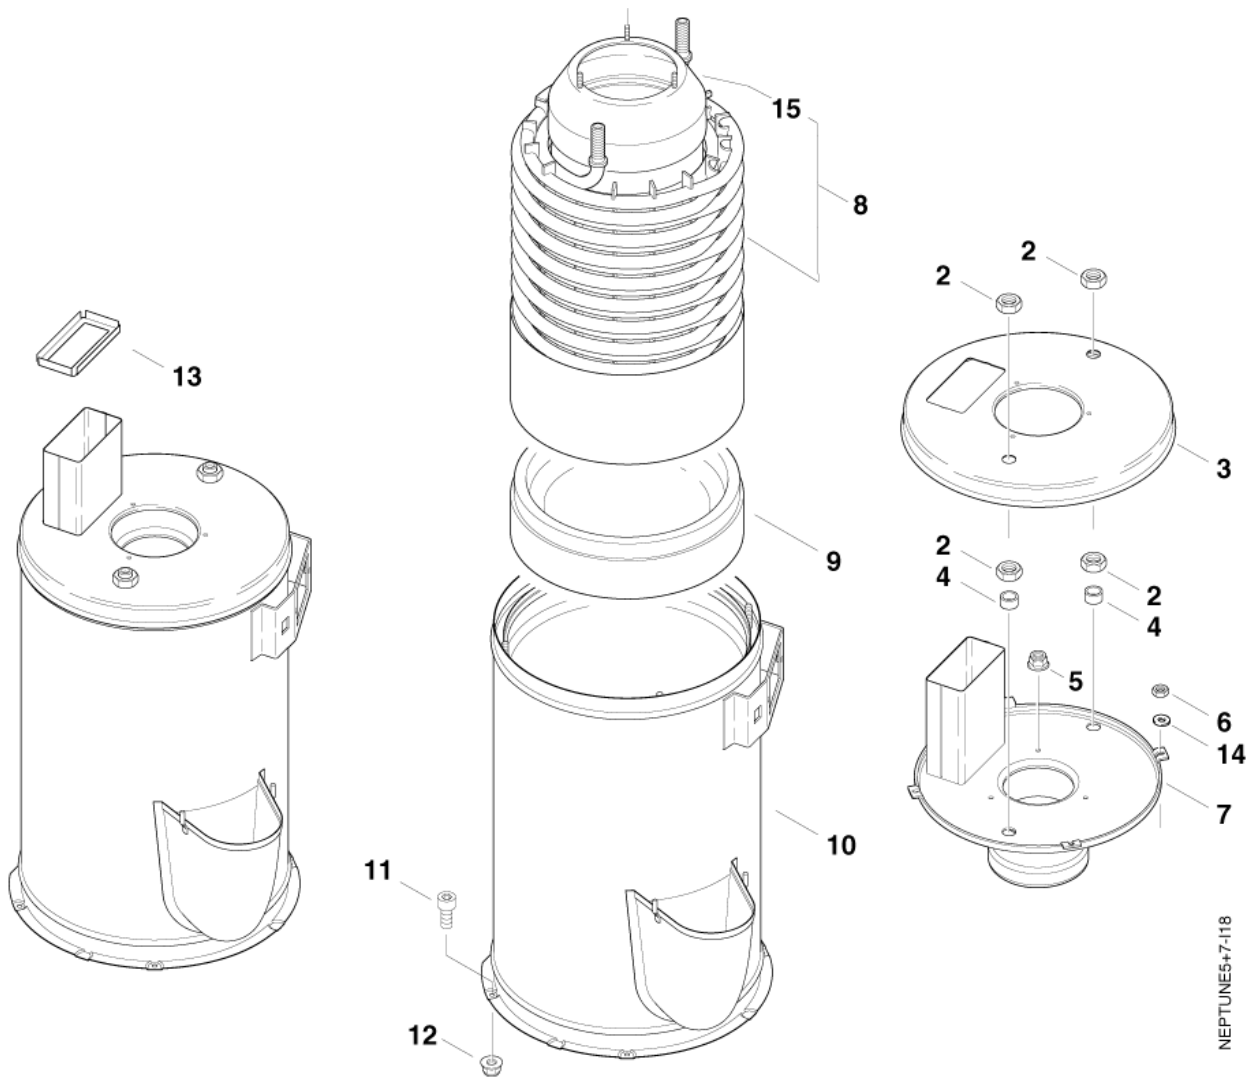

NEPTUNE5+7-118

Pos.	Vare-nr	Antal	Beskrivelse	Notes
0	107144779	1	HEAT EXCHANGER B7 SS, NEPTUNE	
2	7012	4	Møtrik	
3	301000534	1	Kedellåg Ydre	
4	301000582	2	BUSHING Ø22X1.5X24	
5	12496	3	Møtrik M6	
6	12263	4	HEXAGON NUT M6	
7	301001838	1	Brænderlåg, Inderste	[1]
7	301001839	1	Brænderlåg, Inderste	[2]
8	301001098	1	Spiral NEPTUNE 5	[1]
8	107143301	1	COIL B5 SS, MH	[3]
8	301001099	1	Spiral NEPTUNE 7	[2]
8	301001342	1	"Coil Stainless ""NEPTUNE 7+8""	[4]
9	301000916	1	Isolation	
10	301000969	1	BOILER JACKET COMPLETE N7	[2]
10	301000968	1	BOILER JACKET COMPLETE N5	[1]
11	3913	4	Skruer M6X12	
12	12496	4	Møtrik M6	
13	301001224	1	SHUTTER PLATE FOR CHIMNEY	[5]
14	2764	4	Washer 6,4X1,6	
15	301000541	1	Flammerør NEPTUNE 5+7	

Part Notes:

- [1] - NEPT. 5 + 7-25
- [2] - NEPT.7, NOT 7-25
- [3] - OPTION, NEPT. 5 + 7-25
- [4] - OPTION, NEPT.7, NOT 7-25
- [5] - 7-25