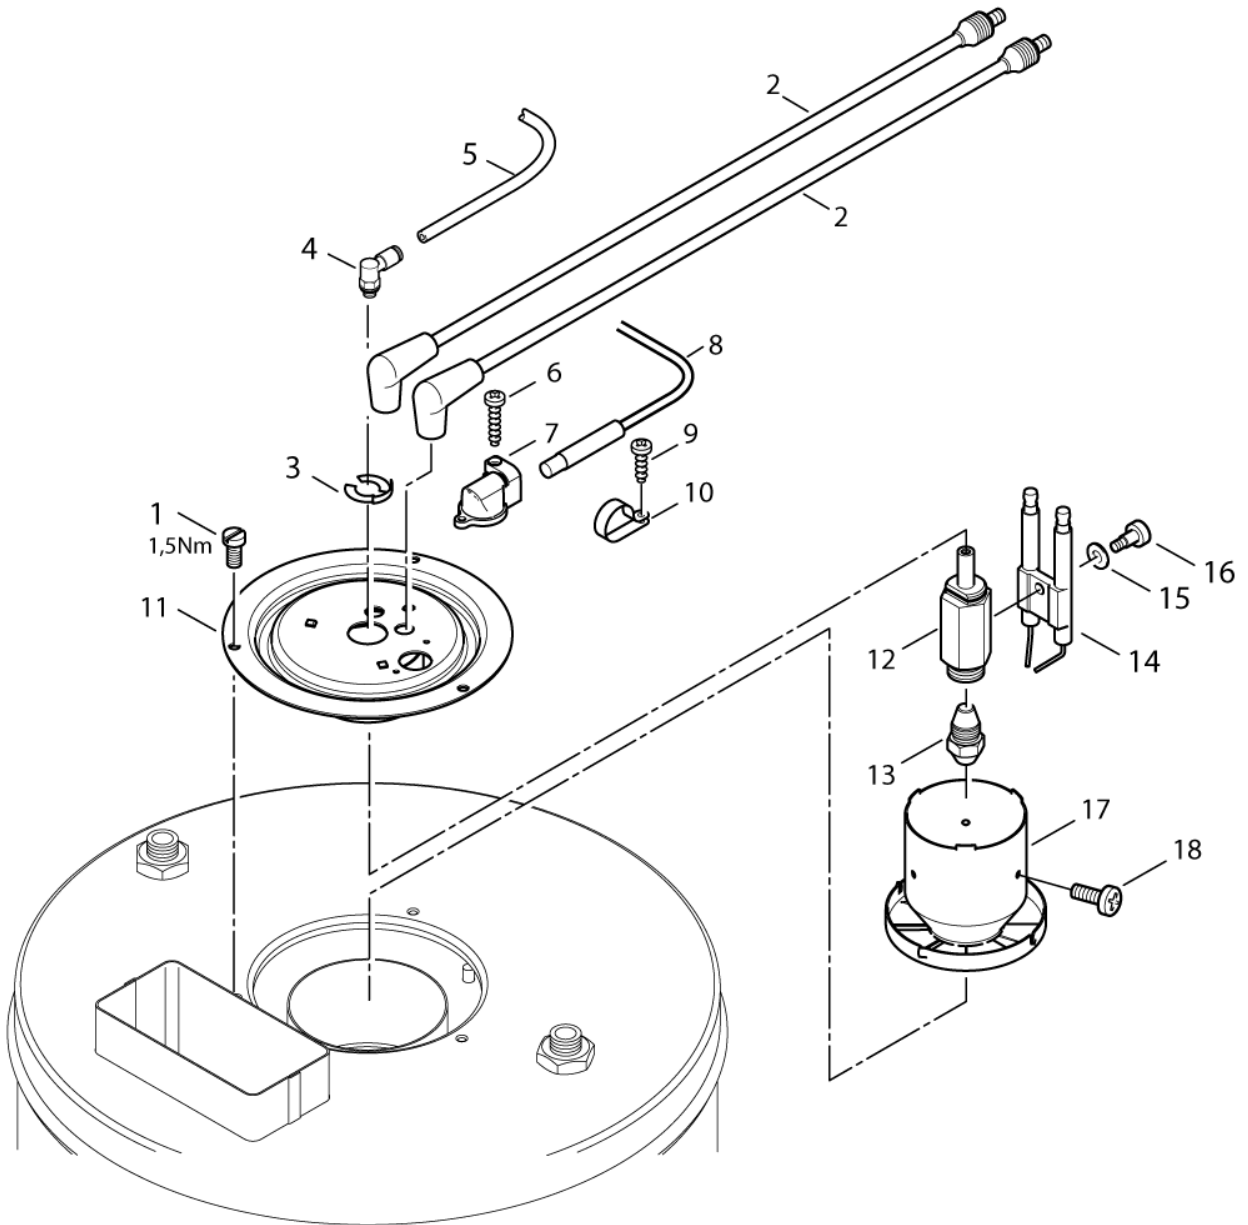

Pos.	Vare-nr	Antal	Beskrivelse	Notes
1	4820	3	Skruer	
2	301000859	2	Tændingskabel	
3	101117876	1	Circlips	
4	101117913	1	Elbow 4/M5 Push-In	
5	909100141	1	Slange	
6	5606	1	Metal Skruer	
7	301000934	1	Holder Flammeføler	
8	301000729	1	Flammeføler	
9	4036	2	Skruer 2,9X9,5	
10	301001069	1	Holder Temperaturføler	
11	301000606	1	Dæksel	
12	101117915	1	Oil Nozzle Holder	
13	301001068	1	Oliedyse	[1]
13	101118013	1	Oliedyse 2.25 Gal/H 60	[2]
14	301150009	1	Tændelegtrode	
15	909100144	1	Fjederskive	
16	909100143	1	Skruer	
17	301001833	1	Luftfordeler	
18	51848	3	Skruer	

Part Notes:

1. [1] - 7-25
   [2] - 7 not 7-25