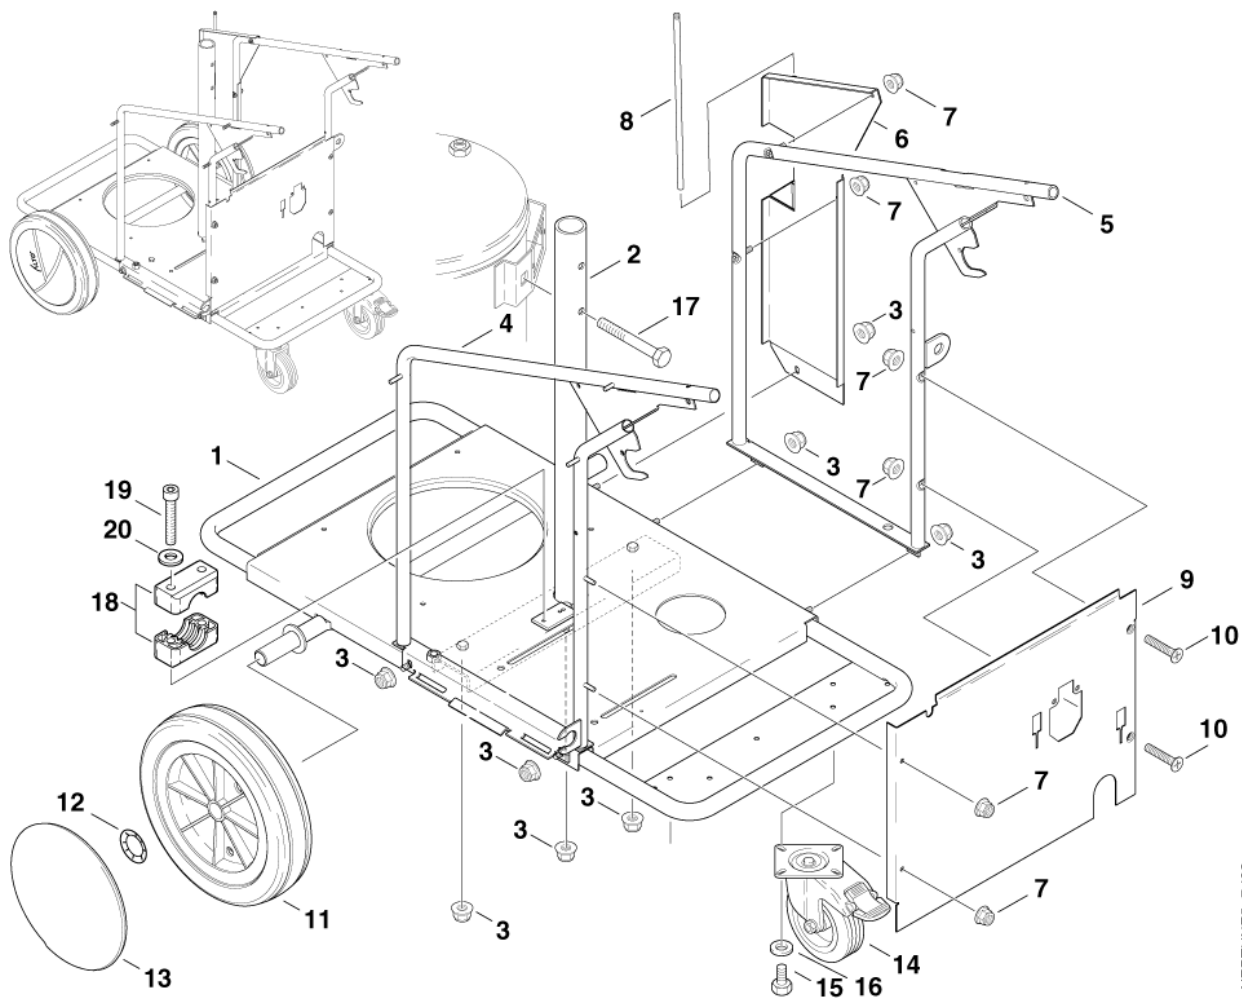

NEPTUNE5+7-103

Pos.	Vare-nr	Antal	Beskrivelse	Notes
1	301000510	1	Base Frame	
2	301000525	1	CENTRAL TUBE	
3	61467	8	Møtrik M8	
4	301000557	1	TUBE FRAME - LEFT 800X650X67.5 ST	[1]
4	301000518	1	TUBE FRAME LEFT	
5	301000519	1	Sideramme - Højre	
6	301000521	1	HINGE PLATE	
7	12496	6	Møtrik M6	
8	301000706	1	BOLT D8X310	
9	301000523	1	REAR WALL 487X364.7X20	
10	8947	2	COUNTERSUNK SCREW	
11	6184074	2	Kørehjul	
12	46363	2	Låsering Ø25	
13	301001077	2	Hjulkappe	
14	301000554	2	Drejehjul	
15	5370	8	Skrue M8X10	
16	2762	8	Skive	
17	3453	1	SCREW M8X60	
18	909100368	1	CLAMP D25	[2]
19	9570	2	Bolt	[3]
20	2764	2	Washer 6,4X1,6	[3]

Part Notes:

1. [1] - 7-58, NEPTUNE 7-63 / MH 7P 175/1260 *JP*, 7-66*US*
2. [2] - 7-66
   GUARANTEE DATE EXPIRED
3. [3] - 7-66