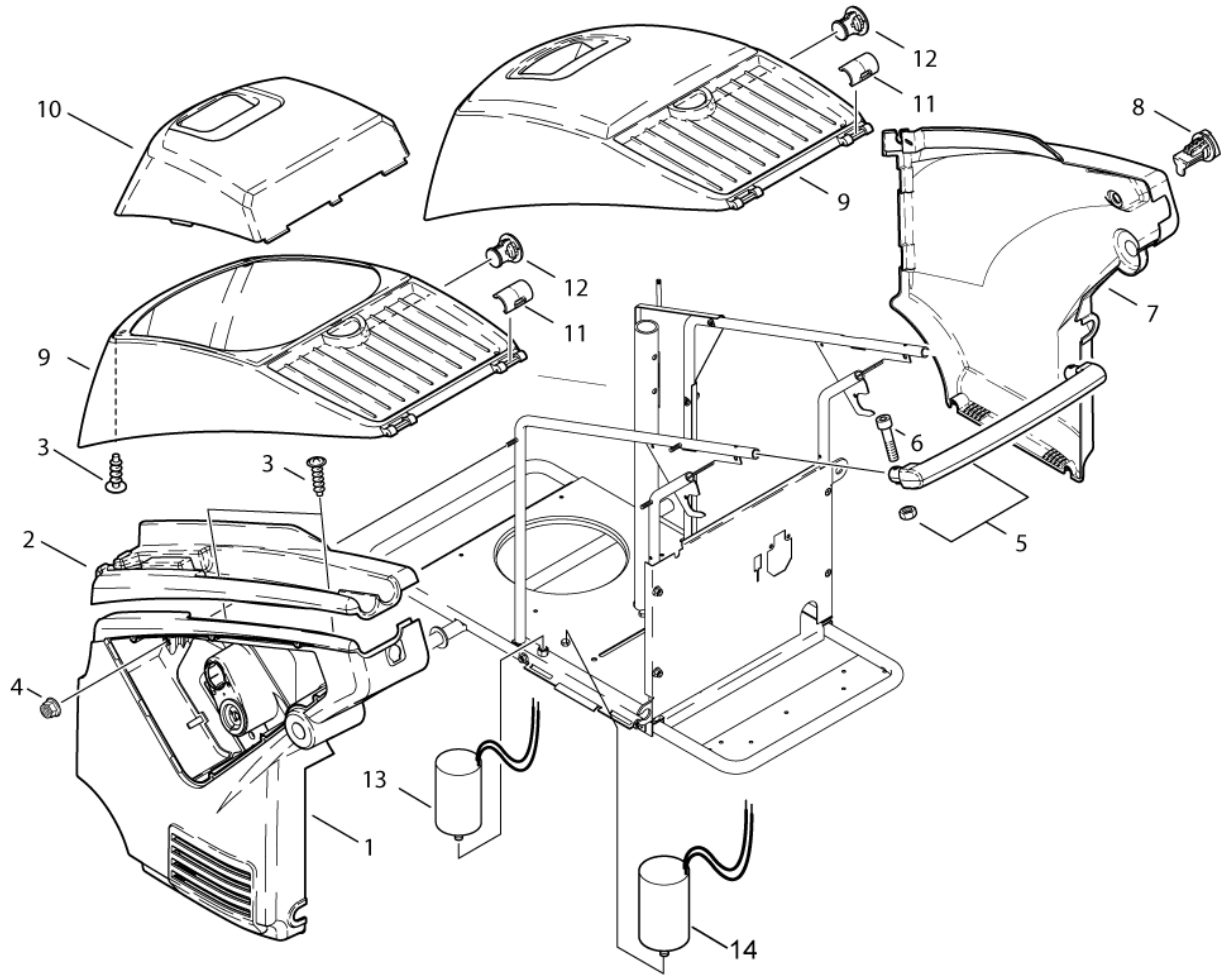

PARTS LIST

2018.01.04

TABLE OF CONTENTS

Cabinet	1
Frame	3
Fuel tank, detergent tank	5
Water break tank	7
Anti-scale pump	9
Motor	11
Cylinder block	14
Pump A	16
Control safety block A	18
Control safety block B	20
Electric motor box	22
Electric box	24
Electric box cables	27
Cover electric box	30
Boiler	32
Fan	34
Distributor, ignition transformer	36
Burner unit from Dec. 2010	38
Burner unit	40
Basket	42
301001131 - Hose reel x-models	44
301001130 - Hose reel - cord reel x2-models	46
Default accessories	48
Service crane	50
Remote control - accessory	52
Recommended spare parts	54
Conversion kit - 1ph US	58