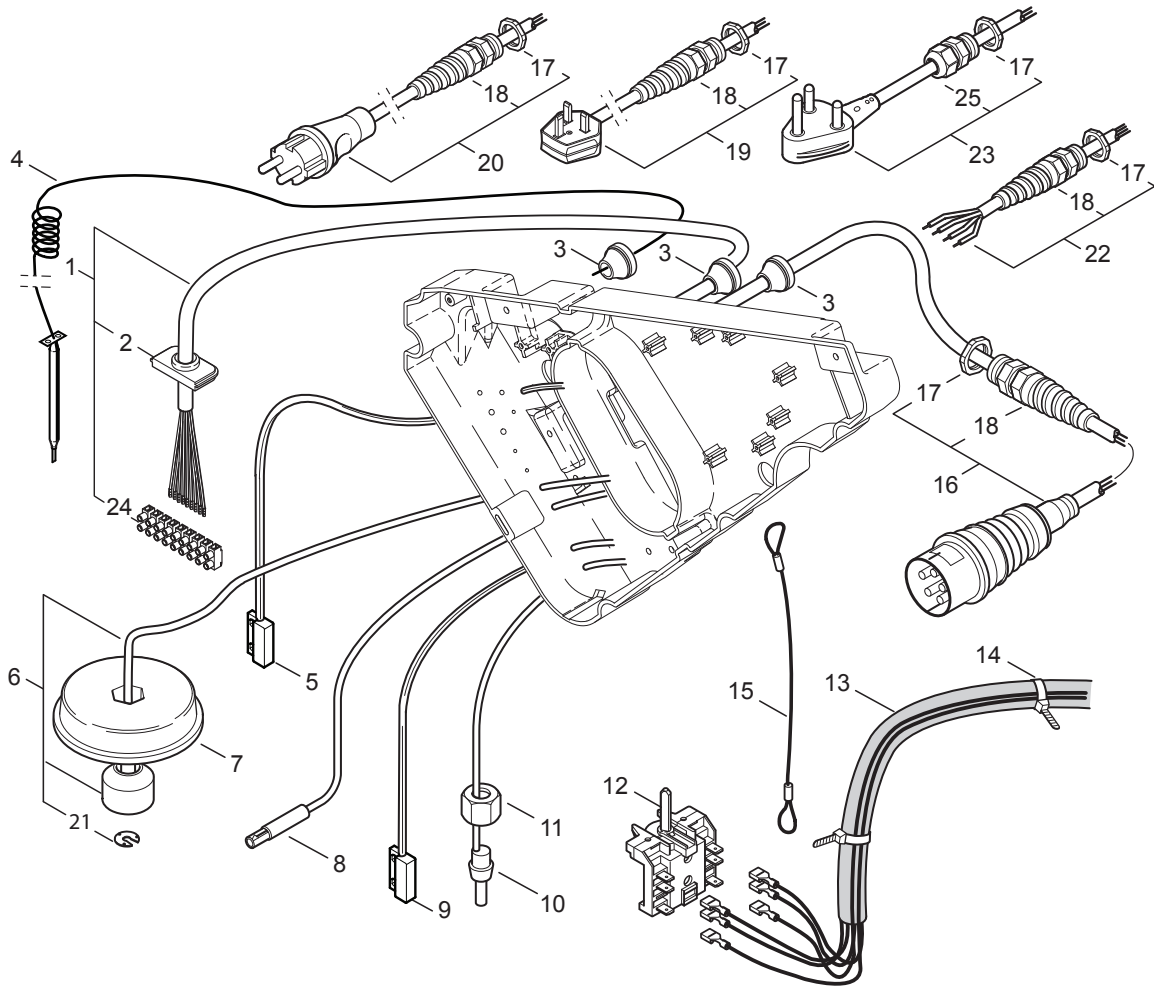

Pos.	Vare-nr	Antal	Beskrivelse	Notes
1	101117851	1	NEPTUNE MOTOR CABLE 9-WIRE 3PH 1.5MM2	[1]
1	101117846	1	MOTOR CABLE 9-WIRE 1PH AWG14	[2]
1	101117848	1	NEPTUNE MOTOR CABLE 7-WIRE 1PH 1.5MM2	[3]
1	101117847	1	MOTOR CABLE 9-WIRE 3PH AWG14	[4]
1	101117849	1	Kabel 9-Ledet, Motorkit	[5]
2	17106	1	Indsats	
3	3803798	2	Pakdåse Tet 14-20C	[6]
3	3803780	2	Pakdåse Tet 10-14C	
4	301000732	1	Termo Sikring	
5	301002458	1	Reed Contact	
6	301001196	1	Float Switch	
7	301000615	1	Dæksel	
8	301000729	1	Flammeføler	
9	301000731	1	Mikrokontakt	
10	301000730	1	Temperaturføler	
11	1081	1	Tilslutningsmøtrik, Galv.	
12	28877	1	Switch	
13	301000720	1	CORD TO TRANSFORMER 400V	[7]
13	301000719	1	CORD TRANSFORMER 230AT 4G	[8]
13	301000721	1	CORD TRANSFORMER 4G1.5	[9]
14	8819	5	Strips	
15	301001091	1	ROPE D1.2X365	
16	301000834	1	Ledning Med Stik	[10]
16	301000832	1	Ledning Med Stik	[11]
17	909100019	1	Møtrik	
17	909100020	1	Hexagon Thin Nut M25X1.5 En 50262 P	[6]
18	909100198	1	SCREWED CABLE GLAND M25X1.5	[6]
18	909100043	1	Kabelafastning	
19	301000830	1	POWER CORD H07RN-F 3G1.5	[12]
19	301000912	1	POWER CORD H07RN-F 3G1.5X6.0	[13]
20	107142593	1	HOLDING WASHER PE	[14]
21	301000415	1	CAPACITOR 80MICRONFOR 420V	[8]
22	301000384	1	POWER CORD SOW AWG10/4X9	[15]
22	301000380	1	POWER CORD VCT 4X5.5X9	[16]
22	301000833	1	POWER CORD H07RN-F 4G2.5X6.0	[17]
22	301000831	1	POWER CORD H07RN-F 4G2.5x 11m	[18]
23	301000407	1	POWER CORD SJOW AWG10/3X9.0	[19]
24	101117839	1	Terminal Plug And Termina L Pins	
25	107141571	1	CABLE GLAND KIT	

Part Notes:

- [1] - 230/400/3/50, 220/440/3/60, NEPTUNE 7-63 / MH 7P 175/1260 *BE*NO*KR*
- [2] - 110/1/50, 220/1/60, 7-58
- [3] - 230/1/50, 7-25
- [4] - *JP*
- [5] - 400/3/50, NEPTUNE 7-63 / MH 7P 175/1260 *EU*
- [6] - 110/1/50 *JP*US*
- [7] - NEPTUNE 7-63 / MH 7P 175/1260, *EU*JP*
- [8] - 7-25, 7-58
- [9] - 7-66, NEPTUNE 7-63 / MH 7P 175/1260 *BE*NO*KR*US*
- [10] - 400/3/50 NEPTUNE 7-63 / MH 7P 175/1260 *EU*
- [11] - 400/3/50 NEPTUNE 7-63 / MH 7P 175/1260 X2 *EU*
- [12] - 230/1/50 7-25X2 *GB*
- [13] - 230/1/50 7-25 *GB*
- [14] - TSB-PPW-2016-017 Locking ring for oil level switch falling off
- [15] - 7-66 US
- [16] - NO LONGER AVAILABLE

NEPTUNE 7-63 / MH 7P 175/1260 *JP*