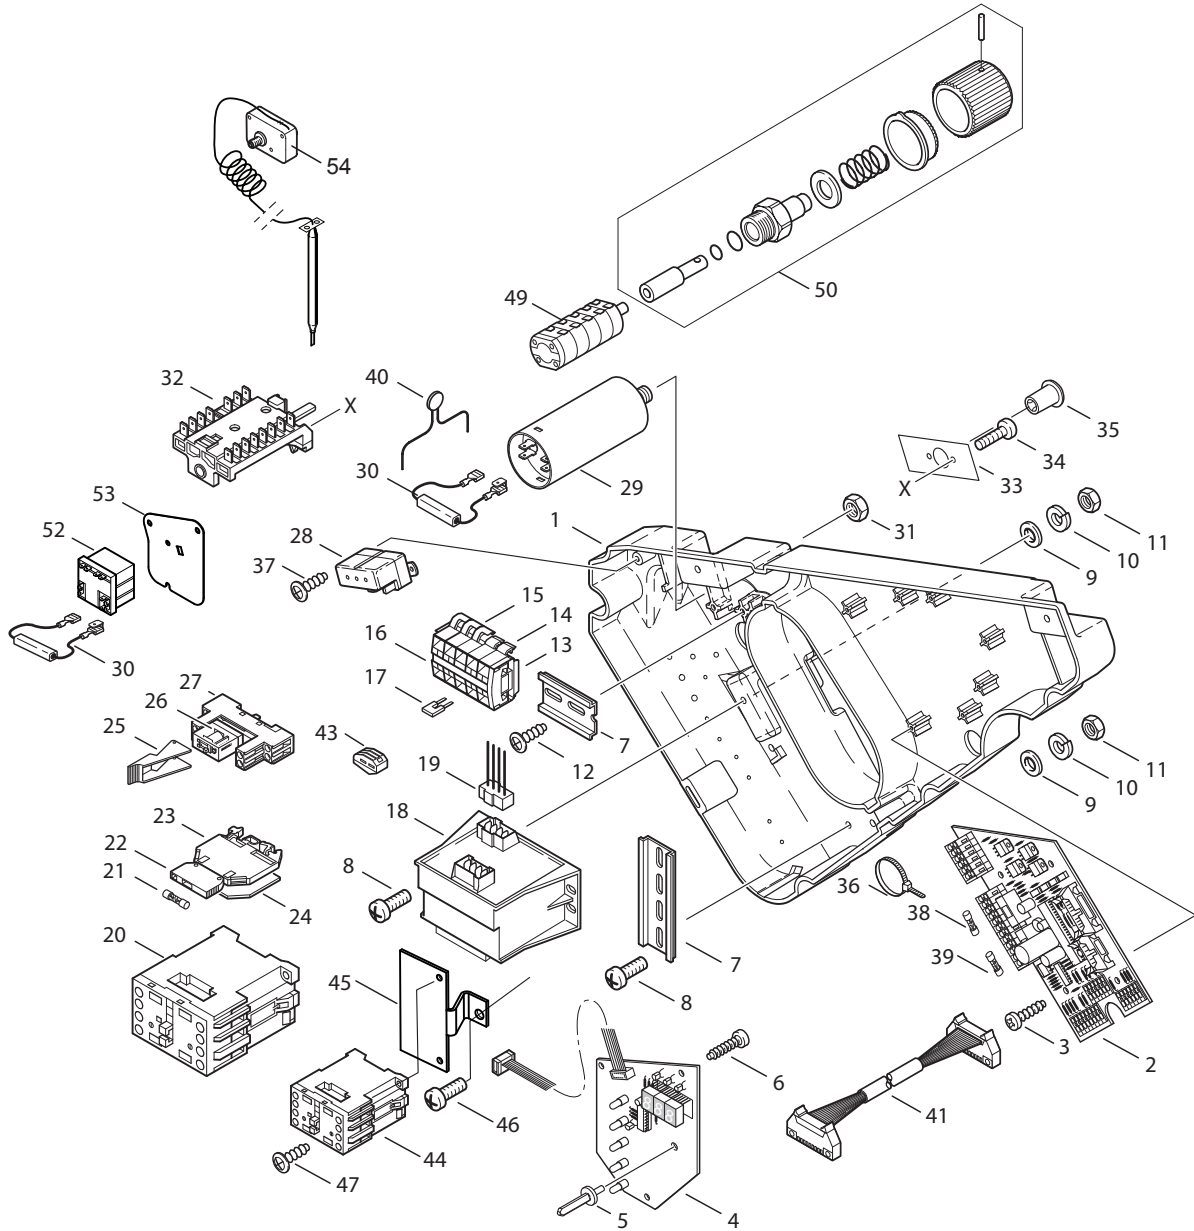

Pos.	Vare-nr	Antal	Beskrivelse	Notes
1	301000679	1	ASSEMBLY PLATE	
2	301000680	1	Hoved Print	
2A	301002123	1	Microprocessor	[1]
3	1805175	4	Plastskruer	
4	301000678	1	Display	
5	301000636	1	Aksle	
6	11254	3	SCREW 3.5X10 WN1411	
7	22290	1	MOU. RAIL TS35/F6 7.5 18X5.2 EN60715 ZN	[2]
8	15146	4	RAISED DOME HEAD SCREW M5X12 H DIN 7985	
9	2763	4	Washer 5,3X1	
10	1813773	4	SERRATED LOCK WASHER	
11	2760	4	Møtrik	
12	16860	1	Skruer 4x12	
13	301000689	1	END PLATE GREY 4MM TYP 264	
14	301000688	1	WIRE TERMINAL 4X2.5MM	
15	301000686	2	WIRE TERMINAL 4X2.5mm TYPE 264	
16	301000687	2	WIRE TERMINAL 2X2.5MM	[3]
17	301000683	1	JUMPER	[4]
18	301001060	1	TRANSFORMER 115AT 200V 2	[5]
18	101117724	1	Power transformer 230/400-24/8V T70	[6]
18	301001059	1	Transformer	[7]
19	301002463	1	CABLE H07V-K 4-POLE	[8]
19	301000722	1	WIRE H07V-K 4-POL. AEH US	
20	103822313	1	Contacteur 12-25A 50/60Hz 24V	[9]
20	103822306	1	Contacteur Cjx2-D18-B7 24V	[10]
20	103822317	1	Contacteur Cjx2-D32-B7 24V	[11]
21	3812385	1	Sikring Ø5X20	
22	3807914	1	Sikringsholder Sist	
23	3807906	1	TERMINAL STEIP WK4	
24	301000734	1	END PLATE	
25	301000684	1	Holdebøjle	
26	26817	1	Relæ	
27	41573	1	Relæsokkel	
28	11060	1	Startrelæ	[12]
29	301000403	1	Startkondensator 98µf	[13]
30	301000402	1	Modstand	[14]
30	107141730	1	DISCHARGE RESISTOR 15KOHM/7W	[15]
31	2758	1	Møtrik M8	[13]
32	301000293	1	Kontakt Stjerne/Trekant	[16]
33	64586	1	LABEL 230-400V CHANGE-OVER 74X28	[17]
33	64787	1	LABEL 220-440V CHANGE-OVER 74X28	[18]
34	40045	2	PAN HEAD SCREW M4X30	[16]
35	64580	1	ROTARY KNOB	[19]
36	8819	1	Strips	
37	16860	1	Skruer 4x12	[13]
38	103821729	1	Fuse Ø5X20 2A T, 250V	
39	24499	1	Sikring	
40	301002353	1	Current Limiter 5W	[20]
41	301001995	1	WIRE 16-POL. 1.3M TUBEFLEX-Y	[21]
43	301002165	2	CABLE CLAMP TERMINAL 5POL WAGO 222-415	[22]
44	103822301	1	Contacteur Cjx2-D12-B7 24V	[23]
45	301002465	1	BRACKET 60X40X19.5	[23]
46	23394	1	RAISED DOME HEAD SCREW M5X16 H DIN 7985	[24]
47	8956	2	TREAD-CUTTING SCREW M3.9X9.5 ISO 1481 ZN	[23]
49	301001936	1	SWITCH START/TRIANGLE 25A	
50	1117357	1	Drejeknap til kontakter	
52	103822214	1	STARTER RELAY HOTWATER RVAH4AH3D	[15]
52	107141729	1	START RELAY RVAH4AH3C	[25]
53	107140151	1	FITTING FOR STARTER RELAY NEPTUNE 5	[26]