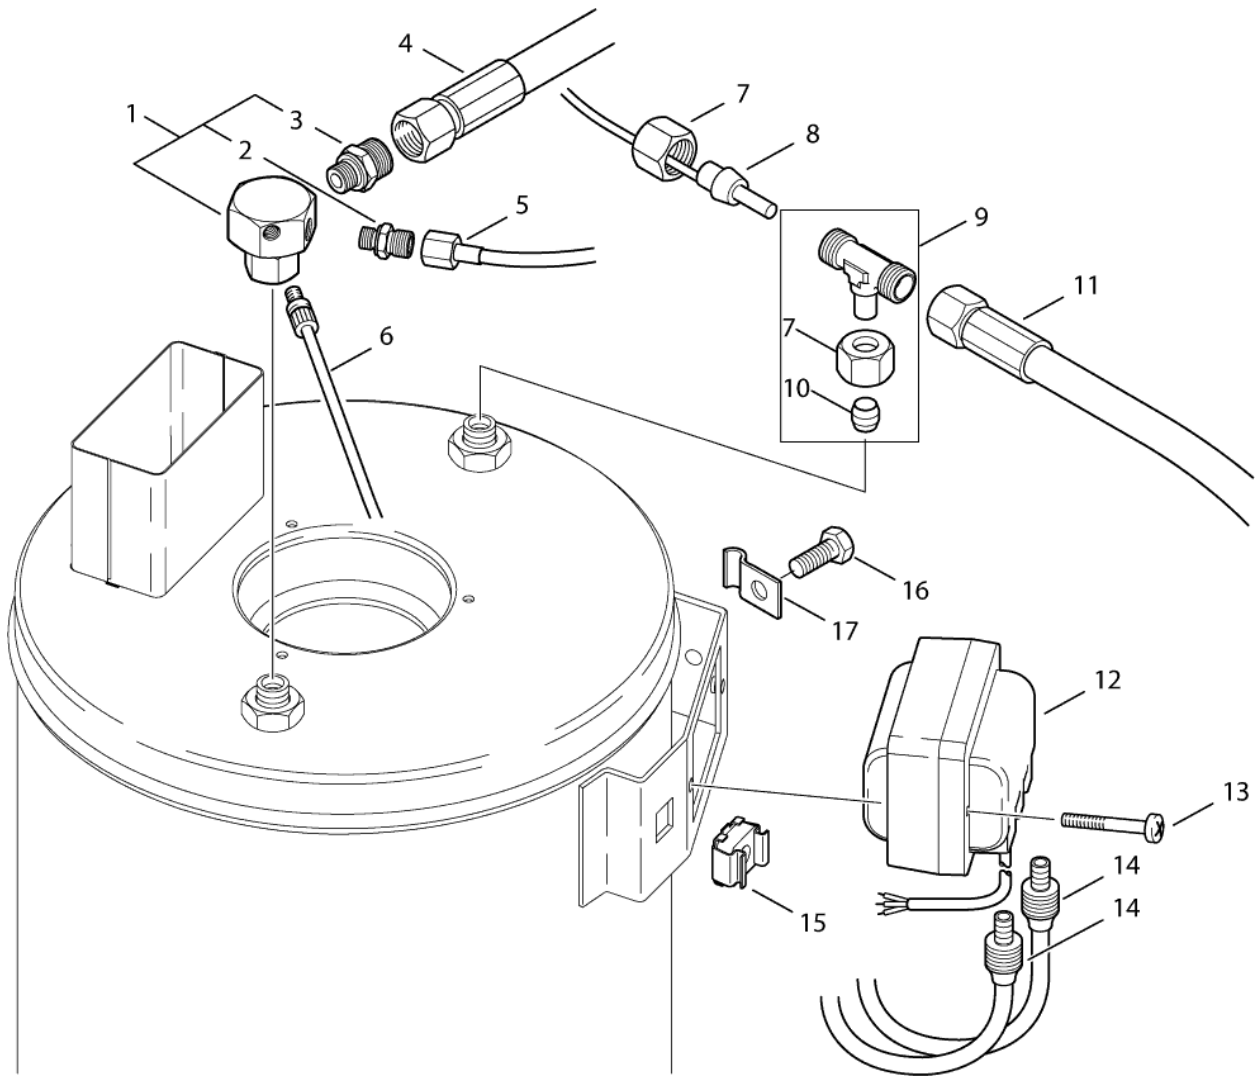

Pos.	Vare-nr	Antal	Beskrivelse	Notes
1	107140927	1	DISTRIBUTOR 6KT-SVV36X39 KIT	
2	1821	1	Fitting	
3	3938	1	Forskruning	
4	301000857	1	Ht Slange	
5	60141	1	Manometerslange (Højtryk)	
6	301000732	1	Termo Sikring	
7	1081	2	Tilslutningsmøtrik, Galv.	
8	301000730	1	Temperaturføler	
9	101118093	1	T-FITTING M18 X 1.5 THREAD	
10	1080	1	Skærring, Galv.	
11	301000856	1	Slange Ø8, 730mm	
11	301000855	1	Slange Ø8, 650mm	[1]
12	301000879	1	Tændingstransformator	
13	1809821	2	Skrue M5 x 50 DIN 7985	
14	301000859	2	Tændingskabel	[2]
14	301000858	2	Tændingskabel	[1]
15	909100152	1	Møtrik	
16	1803543	1	Taptiite M4X10	[3]
17	909100379	1	CLAMP 1-4-W1-1	[4]

Part Notes:

- [1] - 7-25
- [2] - NEPT. 7, NOT 7-25
- [3] - [01.04.2005=>
- [4] - [01.04.2005=>
  STOCK COVERS GUARANTEE