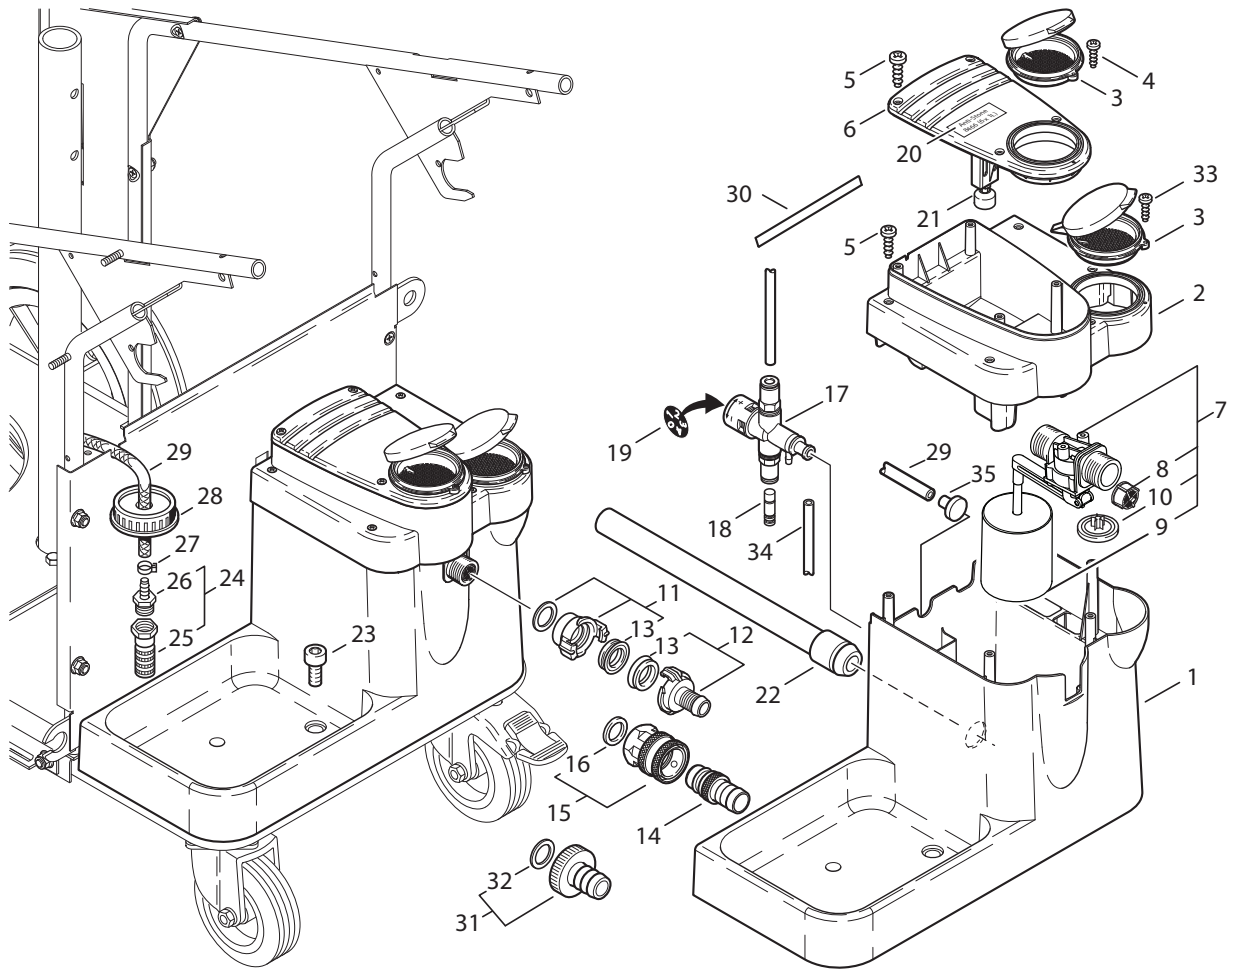

Pos.	Vare-nr	Antal	Beskrivelse	Notes
1	301000563	1	Vand Tank	
2	301000562	1	Anti Kalk Tank	
3	301000561	2	Dæksel	
4	5606	1	Metal Skrue	
5	909100138	9	Skrue	
6	301000560	1	Låg Anti Kalk Tank	
7	101117784	1	Svømmerventil	
8	34218	1	Filter For Float Valve Ku	
9	62877	1	Svømmer	
10	62878	1	Gummimenbran	
11	1718	1	GEKA kobling, indv. gevind, 3/4"	[1]
12	1311	1	GEKA kobling slange-ende 3/4" han	[1]
13	6502	1	Moulded Gasket Geka Coup Ling	[1]
14	1605955	1	Stiknippel	[2]
14	1600659	1	KEW kobling slange-ende 3/4" han	[3]
15	1602945	1	KEW kobling, indv. gevind 3/4"	[4]
16	3001237	1	Pakning Ø24,5Xø16X3	
17		1	Anti scale	[5]
18	301001180	1	Prop For Anti Kalk Ventil	[6]
19	301000915	1	Klæbeskilt	
20	301000932	1	Label	
21	301000695	1	Niveauføler	
22	301001416	1	Suge Slange	
23	8892	2	Skrue	
24	107145440	1	Strainer Valve Compl. Kit	
25	107145440	1	Strainer Valve Compl. Kit	
26	5283	1	HOSE NOZZLE 6R3/8	
27	11654	1	Slangeklemme	
28	301001004	1	Canister Cover	[7]
29	101406100	1	Kemislange, 5 Meter	
30	106408238	1	ADHESIVE TAPE 15X2 MEWA RUBBER- 2 METERS	
31	61369	1	Universal messing-kobling 3/4" han	[8]
32	46487	1	Packing Ring 21X29X2,5	[8]
33	18086	1	Metal Skrue	
34	909100141	1	Slange	[9]
35	6400240	1	Filter	

Part Notes:

- [1] - =>31.01.2005]
- [2] - *US*
- [3] - *JP*GB*
- [4] - *JP*GB*US*
- [5] - See STI-MPW 096_anti scaleSTI-MPW 096_anti scale
- [6] - =>31.03.2005]
- [7] - Empty container 10L part no. 80518
- [8] - |01.02.2005=>
- [9] - |01.04.2005=>