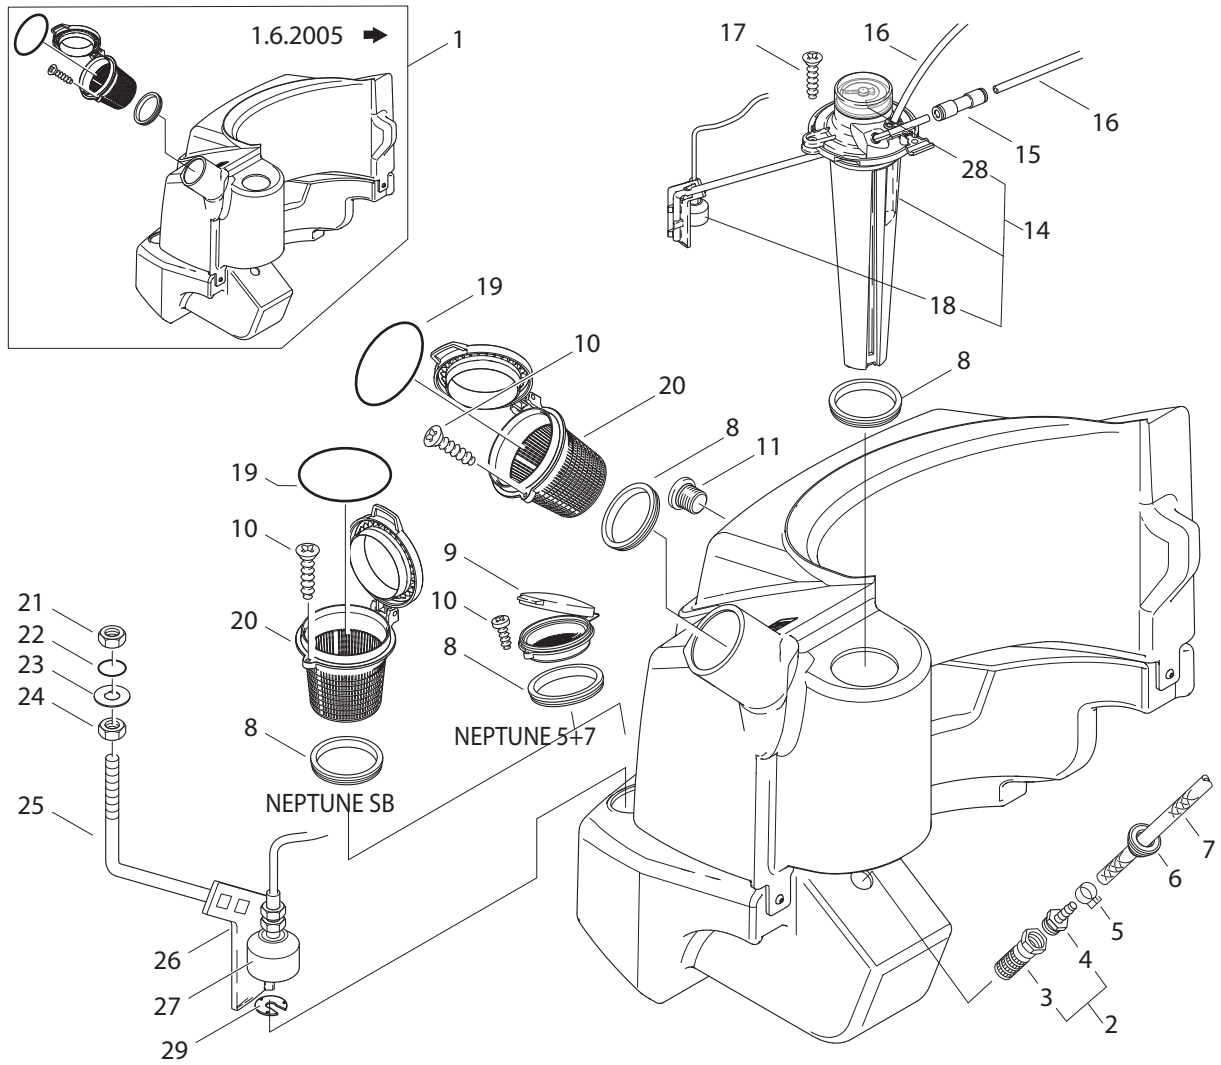

PARTS LIST

2018.01.04

TABLE OF CONTENTS

Cabinet	1
Frame	3
Fuel tank, detergent tank	5
Water break tank	7
Anti-scale pump	9
Motor	11
Cylinder block	14
Pump A	16
Control safety block A	18
Control safety block B	20
Electric motor box	22
Electric box	24
Electric box cables	27
Cover electric box	30
Boiler	32
Fan	34
Distributor, ignition transformer	36
Burner unit from Dec. 2010	38
Burner unit	40
Basket	42
301001131 - Hose reel x-models	44
301001130 - Hose reel - cord reel x2-models	46
Default accessories	48
Service crane	50
Remote control - accessory	52
Recommended spare parts	54
Conversion kit - 1ph US	58

Part Notes:

- [1] - 7-58, NEPTUNE 7-63 / MH 7P 175/1260 *JP*, 7-66*US*
- [2] - 7-66
GUARANTEE DATE EXPIRED
- [3] - 7-66

Pos.	Vare-nr	Antal	Beskrivelse	Notes
1	301000458	1	Tank Brændstof/Kemi	
2	107145440	1	Strainer Valve Compl. Kit	
3	107145440	1	Strainer Valve Compl. Kit	
4	5283	1	HOSE NOZZLE 6R3/8	
5	11654	1	Slangeklemme	
6	301000618	1	Pakning Ø32X20, 1	
7	101406100	1	Kemislange, 5 Meter	
8	301000620	2	Pakning Ø79,6XØ66X10	[1]
9	301000561	1	Dæksel	
10	18086	2	Metal Skrue	
11	6180906	1	Prop m. o-ring	
12	301001048	1	Strainer	[2]
13	17260	1	Brændstof Dæksel	[3]
14	301000644	1	Brændstofmåler	
15	61442	1	Forbindelsesstykk	
16	106408239	1	TUBE D6 X 1 MEWA DIN 73378 - 5 METERS	
17	5606	1	Metal Skrue	
18	301001196	1	Float Switch	
19	909100173	1	O-Ring	[4]
20	301001292	1	Filter-Cup Ø98,8	[4]
28	301000634	1	Dæksel	