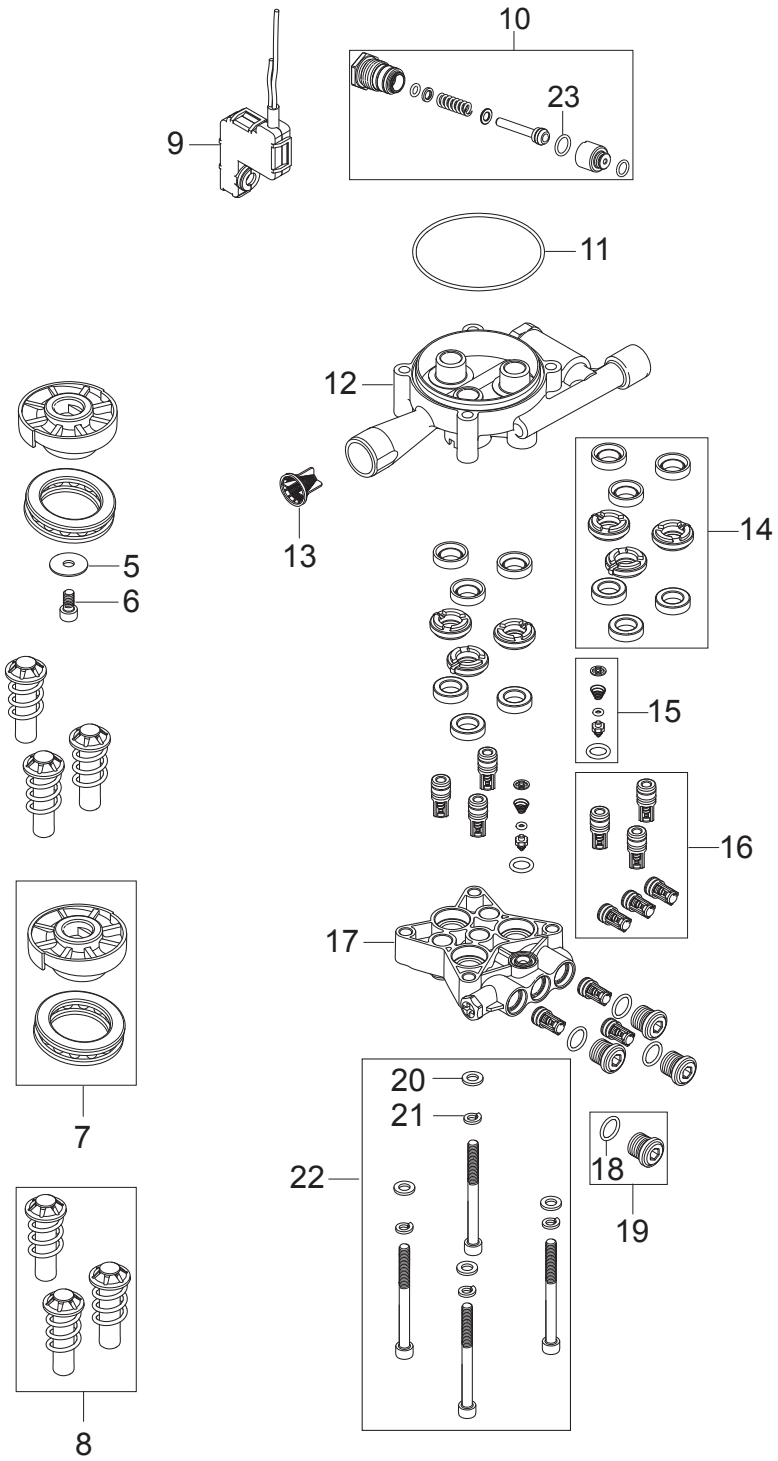

Pos.	Vare-nr	Antal	Beskrivelse	Notes
0	5301425	1	Pumpeolie 46 (1 liter)	
5	127130066	1	Spændeskive Ø22XØ6.4X1.5	
6	4818	1	Bolt M6X20	
7	127440074	1	Skråskive	
8	127440075	1	DIA.12 PUMP PISTON KIT	
9	127440249	1	Micro Switch Box Kit	
10	127440077	1	Start/stop system Kit	
11	127440078	1	o-ring 72x2	
12	127440079	1	Cylinder Block	
13	6528574	1	Filter	
14	127440081	1	Thrust Collar Water Kit	
15	127440082	1	Ventil-Sæt (1 stk.)	
16	127440083	1	Ventil-Sæt	
17	127440084	1	Topstykke	
18	127440085	3	O-Ring 11.7X2.0 Sh90	
19	128500851	3	PRESSURE VALVE PLUG KIT	
20	127500029	4	WASHER	
21	127500050	4	SPRING WASHER	
22	127500071	1	SCREW M6X70 DIN 912 4PCS	
23	128500324	1	O-ring start/stopventil