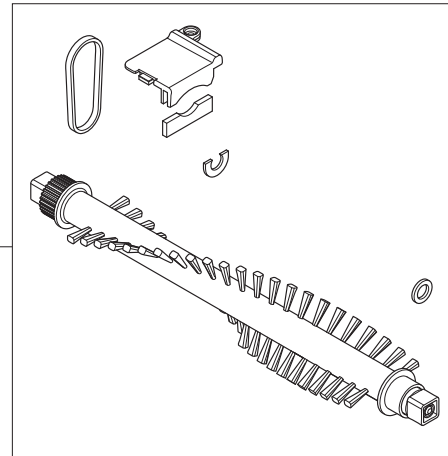

PARTS LIST

2017.07.11

TABLE OF CONTENTS

Power brush	1
Stick body	3
Charging stand	5
Vacuum unit	7
Dust container & Filter	9
Accessories	11
Sales box	13

Pos.	Vare-nr	Antal	Beskrivelse	Notes
1	128389107	1	POWER BRUSH COMPLETE 25.2V GREY	
1	128389108	1	POWER BRUSH COMPLETE 18V GREY	
1	128389109	1	POWER BRUSH COMPLETE 25.2V MATT WHITE	
1	128389110	1	POWER BRUSH COMPLETE 18V MATT WHITE	
1	128389111	1	POWER BRUSH COMPLETE 25.2V BLACK GLOSS	
1	128389112	1	POWER BRUSH COMPLETE 18V BLACK GLOSS	
1	31001024	1	Handy mundst. komplet - 18V PURPLE	
1	31001025	1	Handy mundst. komplet - 25.2V PURPLE	
1	81942426	1	POWER BRUSH COMPLETE - 14.4V POWDER	
1	81942427	1	Handy mundst. komplet - 18V SORT	
1	81942428	1	POWER BRUSH COMPLETE - 25.2V RED	[1]
1	128350285	1	POWER BRUSH COMPLETE - 25.2V WHITE	[1]
1	128350286	1	POWER BRUSH COMPLETE - 25.2V BLACK	[1]
1	128350287	1	POWER BRUSH COMPLETE - 14.4V GREY-METAL	
1	128350288	1	POWER BRUSH COMPLETE - 25.2V GREY-METAL	
1	128350315	1	POWER BRUSH COMPLETE - 25.2V PURPLE JP	[1]
1	128350289	1	POWER BRUSH COMPLETE - 25.2V BLACK	
2	81942409	1	Roterende børste kit	[2]
3	31000487	1	WHEEL KIT FOR POWERBRUSH	
4	128350204	1	BRUSH KIT INCL. BELT/COVER/FELT	[3]
5	128389001	1	REMOVEABLE BRUSH DOOR KIT INCL BELT/FELT	[4]
6	128389008	1	BRUSH ROLLER WITH CAP KIT	

Part Notes:

- [1] - Only for JP 25,2V version
- [2] - The machine before S/N 16270000 use old spare part 81942409
- [3] - The machine after S/N 16270000 use spare part 128350204
- [4] - The machine after S/N17060001 use spare part 128389001

1

Stick body

Nilfisk Handy 2-in-1 14.4 V

2015.05.19

2015.11.12

Pos.	Vare-nr	Antal	Beskrivelse	Notes
1	81942425	1	Handy stick body 25.2V Rød	
1	81942444	1	HANDY STICK BODY 25.2V WHITE	[1]
1	81942423	1	HANDY STICK BODY 14.4V POWDER	
1	81942445	1	HANDY STICK BODY 25.2V BLACK	[1]
1	81942424	1	HANDY STICK BODY 18V BLACK	
1	31001026	1	HANDY STICK BODY 18V PURPLE	
1	31001027	1	HANDY STICK BODY 25.2V PURPLE	