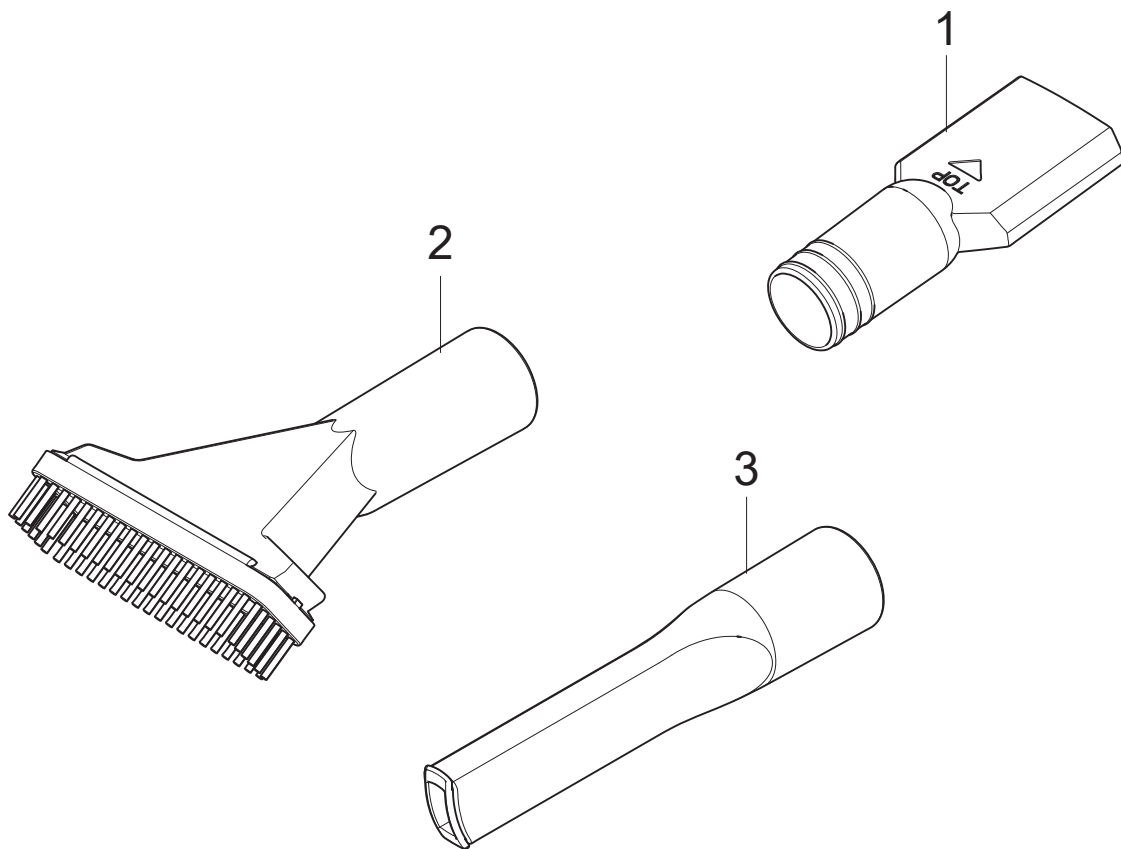

Accessories

Nilfisk Handy 2-in-1 14.4 V

2017.06.29

2017.07.03

Pos.	Vare-nr	Antal	Beskrivelse	Notes
1	128350271	1	BODY ADAPTER	
2	128350272	1	WIDE BRUSH NOZZLE	
3	128350273	1	EXTENDABLE CREVICE NOZZLE