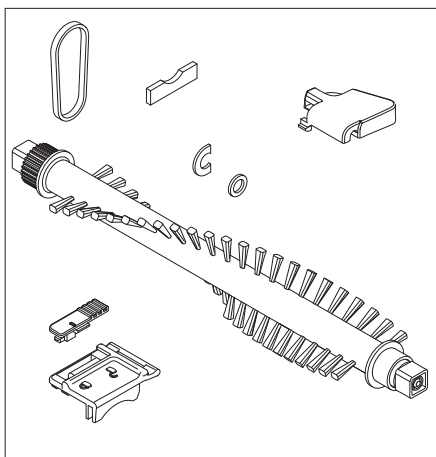

PARTS LIST

2017.07.11

TABLE OF CONTENTS

Power brush	1
Stick body	3
Charging stand	5
Vacuum unit	7
Dust container & Filter	9
Accessories	11
Sales box	13

Pos.	Vare-nr	Antal	Beskrivelse	Notes
1	128389107	1	POWER BRUSH COMPLETE 25.2V GREY	
1	128389108	1	POWER BRUSH COMPLETE 18V GREY	
1	128389109	1	POWER BRUSH COMPLETE 25.2V MATT WHITE	
1	128389110	1	POWER BRUSH COMPLETE 18V MATT WHITE	
1	128389111	1	POWER BRUSH COMPLETE 25.2V BLACK GLOSS	
1	128389112	1	POWER BRUSH COMPLETE 18V BLACK GLOSS	
1	31001024	1	Handy mundst. komplet - 18V PURPLE	
1	31001025	1	Handy mundst. komplet - 25.2V PURPLE	
1	81942426	1	POWER BRUSH COMPLETE - 14.4V POWDER	
1	81942427	1	Handy mundst. komplet - 18V SORT	
1	81942428	1	POWER BRUSH COMPLETE - 25.2V RED	[1]
1	128350285	1	POWER BRUSH COMPLETE - 25.2V WHITE	[1]
1	128350286	1	POWER BRUSH COMPLETE - 25.2V BLACK	[1]
1	128350287	1	POWER BRUSH COMPLETE - 14.4V GREY-METAL	
1	128350288	1	POWER BRUSH COMPLETE - 25.2V GREY-METAL	
1	128350315	1	POWER BRUSH COMPLETE - 25.2V PURPLE JP	[1]
1	128350289	1	POWER BRUSH COMPLETE - 25.2V BLACK	
2	81942409	1	Roterende børste kit	[2]
3	31000487	1	WHEEL KIT FOR POWERBRUSH	
4	128350204	1	BRUSH KIT INCL. BELT/COVER/FELT	[3]
5	128389001	1	REMOVEABLE BRUSH DOOR KIT INCL BELT/FELT	[4]
6	128389008	1	BRUSH ROLLER WITH CAP KIT	

Part Notes:

- [1] - Only for JP 25,2V version
- [2] - The machine before S/N 16270000 use old spare part 81942409
- [3] - The machine after S/N 16270000 use spare part 128350204
- [4] - The machine after S/N17060001 use spare part 128389001

1

Stick body

Nilfisk Handy 2-in-1 14.4 V

2015.05.19

2015.11.12

Pos.	Vare-nr	Antal	Beskrivelse	Notes
1	81942425	1	Handy stick body 25.2V Rød	
1	81942444	1	HANDY STICK BODY 25.2V WHITE	[1]
1	81942423	1	HANDY STICK BODY 14.4V POWDER	
1	81942445	1	HANDY STICK BODY 25.2V BLACK	[1]
1	81942424	1	HANDY STICK BODY 18V BLACK	
1	31001026	1	HANDY STICK BODY 18V PURPLE	
1	31001027	1	HANDY STICK BODY 25.2V PURPLE	