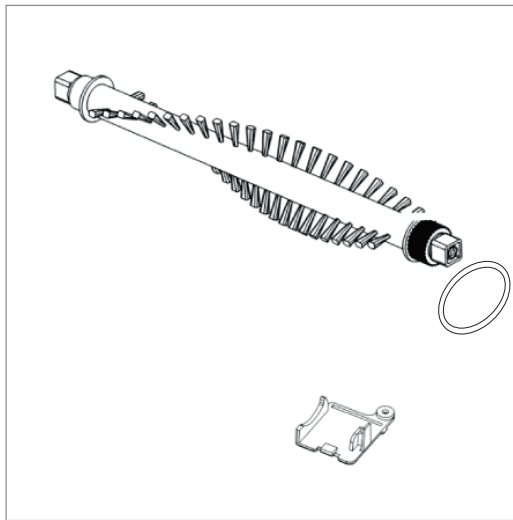

PARTS LIST

2017.07.11

TABLE OF CONTENTS

Power brush	1
Stick body	3
Charging stand	5
Vacuum unit	7
Dust container & Filter	9
Accessories	11
Sales box	13

Pos.	Vare-nr	Antal	Beskrivelse	Notes
1	128389107	1	POWER BRUSH COMPLETE 25.2V GREY	
1	128389108	1	POWER BRUSH COMPLETE 18V GREY	
1	128389109	1	POWER BRUSH COMPLETE 25.2V MATT WHITE	
1	128389110	1	POWER BRUSH COMPLETE 18V MATT WHITE	
1	128389111	1	POWER BRUSH COMPLETE 25.2V BLACK GLOSS	
1	128389112	1	POWER BRUSH COMPLETE 18V BLACK GLOSS	
1	31001024	1	Handy mundst. komplet - 18V PURPLE	
1	31001025	1	Handy mundst. komplet - 25.2V PURPLE	
1	81942426	1	POWER BRUSH COMPLETE - 14.4V POWDER	
1	81942427	1	Handy mundst. komplet - 18V SORT	
1	81942428	1	POWER BRUSH COMPLETE - 25.2V RED	[1]
1	128350285	1	POWER BRUSH COMPLETE - 25.2V WHITE	[1]
1	128350286	1	POWER BRUSH COMPLETE - 25.2V BLACK	[1]
1	128350287	1	POWER BRUSH COMPLETE - 14.4V GREY-METAL	
1	128350288	1	POWER BRUSH COMPLETE - 25.2V GREY-METAL	
1	128350315	1	POWER BRUSH COMPLETE - 25.2V PURPLE JP	[1]
1	128350289	1	POWER BRUSH COMPLETE - 25.2V BLACK	
2	81942409	1	Roterende børste kit	[2]
3	31000487	1	WHEEL KIT FOR POWERBRUSH	
4	128350204	1	BRUSH KIT INCL. BELT/COVER/FELT	[3]
5	128389001	1	REMOVEABLE BRUSH DOOR KIT INCL BELT/FELT	[4]
6	128389008	1	BRUSH ROLLER WITH CAP KIT	

Part Notes:

- [1] - Only for JP 25,2V version
- [2] - The machine before S/N 16270000 use old spare part 81942409
- [3] - The machine after S/N 16270000 use spare part 128350204
- [4] - The machine after S/N17060001 use spare part 128389001

1

Stick body

Nilfisk Handy 2-in-1 14.4 V

2015.05.19

2015.11.12

Pos.	Vare-nr	Antal	Beskrivelse	Notes
1	81942425	1	Handy stick body 25.2V Rød	
1	81942444	1	HANDY STICK BODY 25.2V WHITE	[1]
1	81942423	1	HANDY STICK BODY 14.4V POWDER	
1	81942445	1	HANDY STICK BODY 25.2V BLACK	[1]
1	81942424	1	HANDY STICK BODY 18V BLACK	
1	31001026	1	HANDY STICK BODY 18V PURPLE	
1	31001027	1	HANDY STICK BODY 25.2V PURPLE	