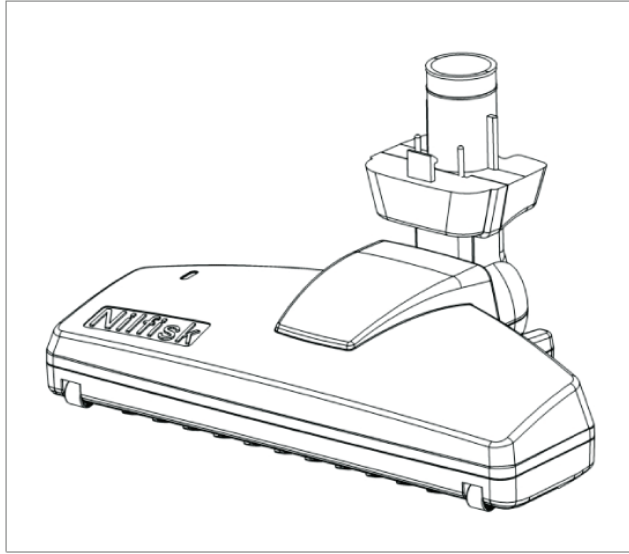

PARTS LIST

2017.07.11

TABLE OF CONTENTS

Power brush	1
Stick body	3
Charging stand	5
Vacuum unit	7
Dust container & Filter	9
Accessories	11
Sales box	13

Pos.	Vare-nr	Antal	Beskrivelse	Notes
1	128389107	1	POWER BRUSH COMPLETE 25.2V GREY	
1	128389108	1	POWER BRUSH COMPLETE 18V GREY	
1	128389109	1	POWER BRUSH COMPLETE 25.2V MATT WHITE	
1	128389110	1	POWER BRUSH COMPLETE 18V MATT WHITE	
1	128389111	1	POWER BRUSH COMPLETE 25.2V BLACK GLOSS	
1	128389112	1	POWER BRUSH COMPLETE 18V BLACK GLOSS	
1	31001024	1	Handy mundst. komplet - 18V PURPLE	
1	31001025	1	Handy mundst. komplet - 25.2V PURPLE	
1	81942426	1	POWER BRUSH COMPLETE - 14.4V POWDER	
1	81942427	1	Handy mundst. komplet - 18V SORT	
1	81942428	1	POWER BRUSH COMPLETE - 25.2V RED	[1]
1	128350285	1	POWER BRUSH COMPLETE - 25.2V WHITE	[1]
1	128350286	1	POWER BRUSH COMPLETE - 25.2V BLACK	[1]
1	128350287	1	POWER BRUSH COMPLETE - 14.4V GREY-METAL	
1	128350288	1	POWER BRUSH COMPLETE - 25.2V GREY-METAL	
1	128350315	1	POWER BRUSH COMPLETE - 25.2V PURPLE JP	[1]
1	128350289	1	POWER BRUSH COMPLETE - 25.2V BLACK	
2	81942409	1	Roterende børste kit	[2]
3	31000487	1	WHEEL KIT FOR POWERBRUSH	
4	128350204	1	BRUSH KIT INCL. BELT/COVER/FELT	[3]
5	128389001	1	REMOVEABLE BRUSH DOOR KIT INCL BELT/FELT	[4]
6	128389008	1	BRUSH ROLLER WITH CAP KIT	

Part Notes:

- [1] - Only for JP 25,2V version
- [2] - The machine before S/N 16270000 use old spare part 81942409
- [3] - The machine after S/N 16270000 use spare part 128350204
- [4] - The machine after S/N17060001 use spare part 128389001