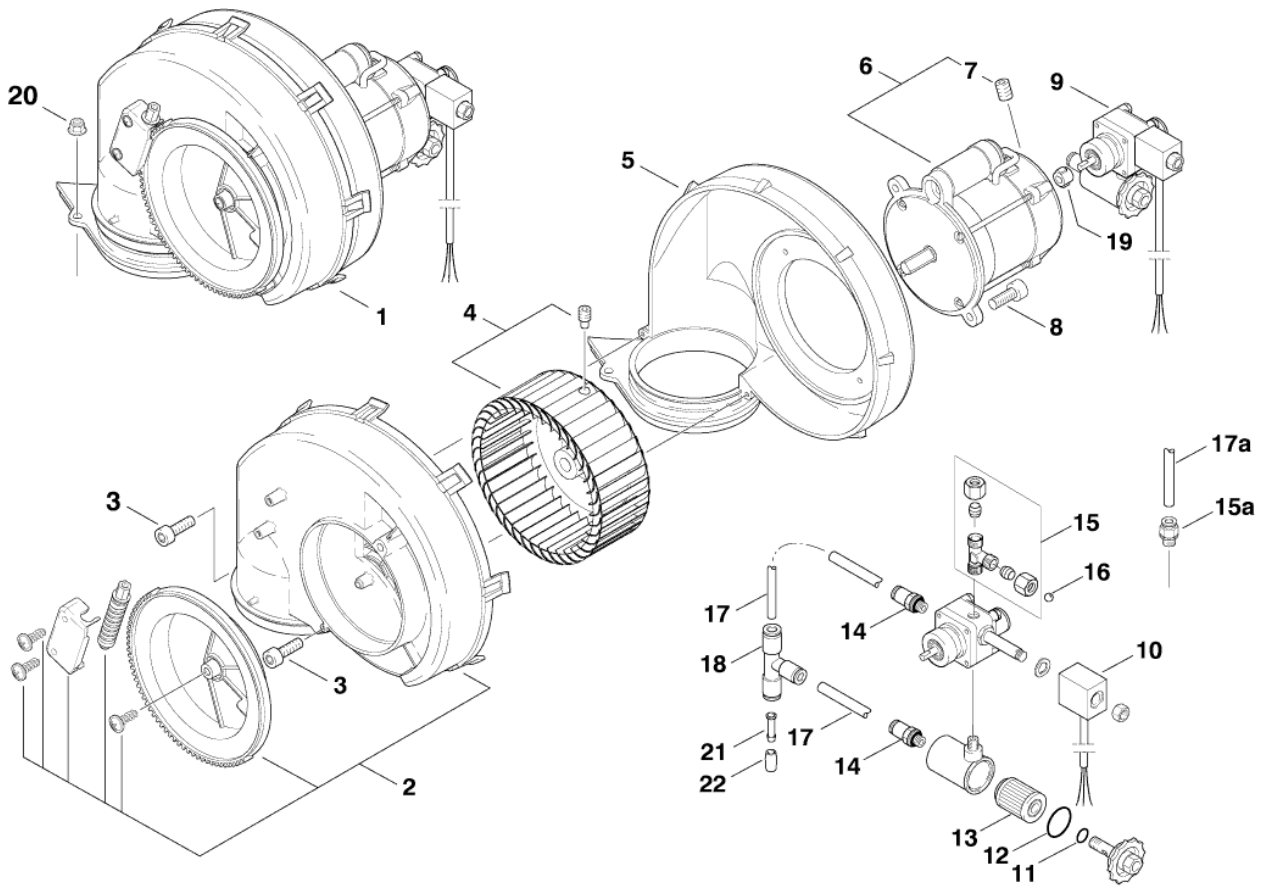

Pos.	Vare-nr	Antal	Beskrivelse	Notes
1	301000908	1	Kedelblæser Hus Komplet	
1	301001395	1	BURNER FAN HOUSING KEROSENE	[1]
2	301000852	1	Dælsel For Kedelblæserhus	
3	32535	2	SCREW M5X16	
4	301000889	1	Kedelblæsehjul	
5	301000495	1	Kedelblæse Hus	
6	106408257	1	MOTOR BURNER - 0.23KW/230V/50HZ/1PH	
6	106408258	1	MOTOR BURNER - 0.29KW/230V/50HZ/1PH	[2]
7	30180	1	HEADLESS SCREW M5X10 DIN 914 ST/ZN	
8	4697	1	SCREW M6X16	
9	101117988	1	Oil Pump Sp55B 431 Kit	
9	101117989	1	OIL PUMP SP55B 4316M KEROSENE	[3]
10	101117987	1	Magnetventil 24V	
11	9868	1	O-ring 10.0X2.5	
12	40907	1	O-ring	
13	1756	1	Filterpatron	
14	29599	2	Forskruning - Lige	
15	101118040	1	Rep.kit, oliepumpe	[4]
15A	301002070	1	Union	[5]
16	1804640	1	Rustfri Kugle Ø6	[4]
17	106408239	2	TUBE D6 X 1 MEWA DIN 73378 - 5 METERS	
17A	909100141	1	Slange	[5]
18	28429	1	T-PIECE D6	[4]
19	1226	1	Kobling	
20	12496	1	Møtrik M6	
21	17519	1	HOSE LINER	[4]

Part Notes:

- [1] - 3x200V 50Hz, JP
- [2] - 3x200V 50Hz, *JP*
- [3] - 5-30D, 7-63D *JP*
  Kerosene
- [4] - up to 27. april 2006
- [5] - from 26. april 2006