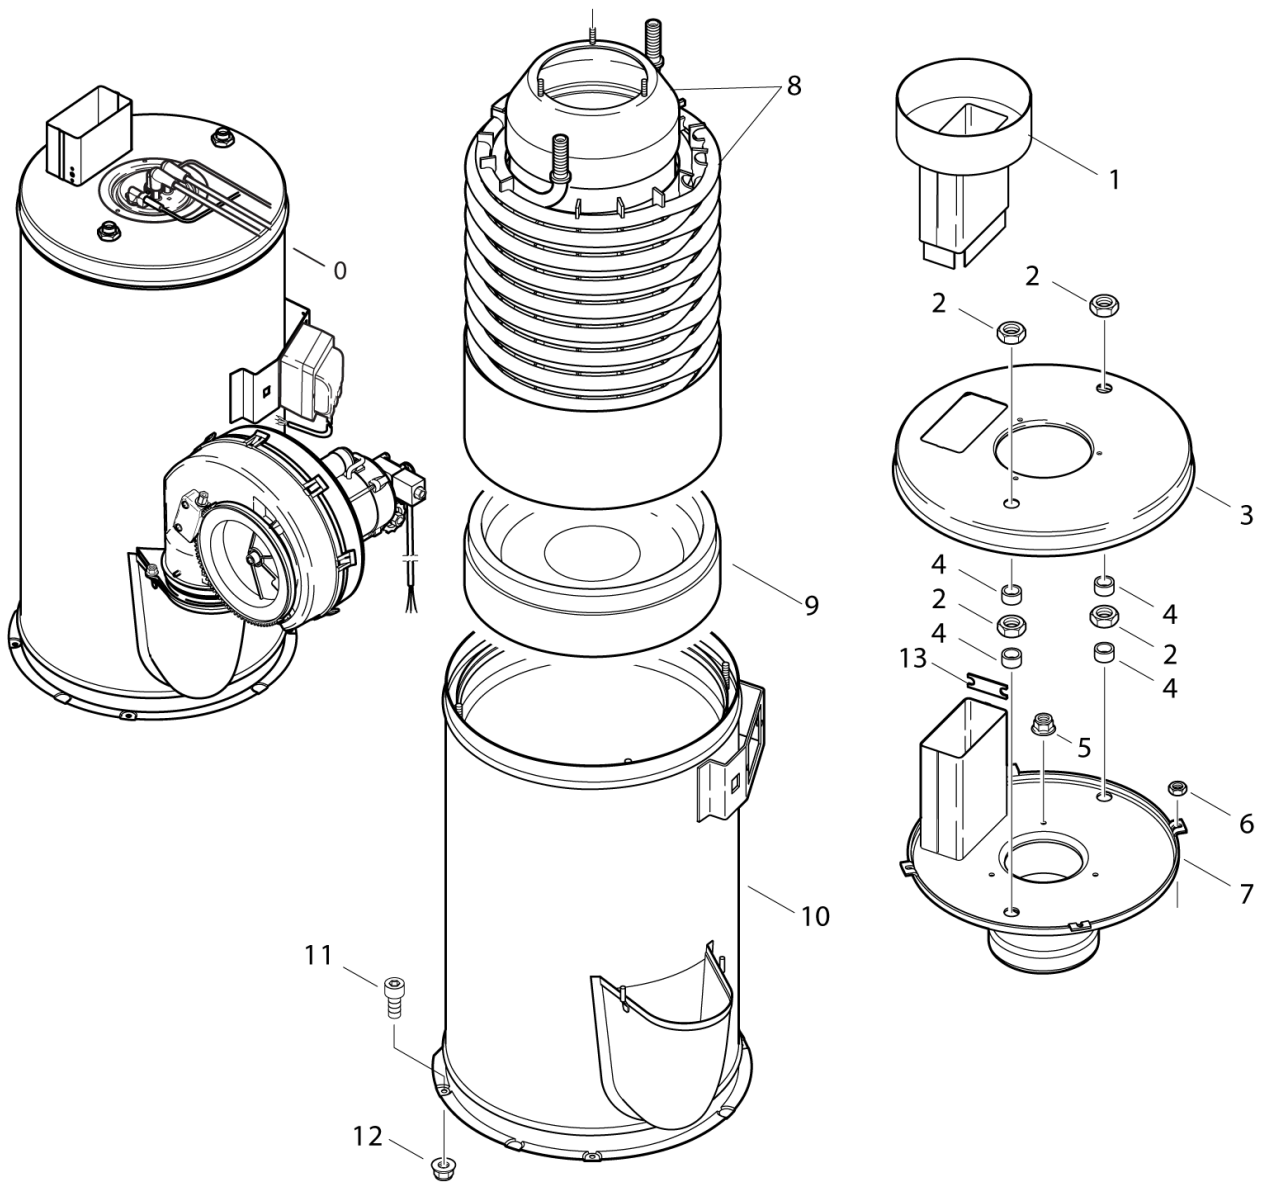

Pos.	Vare-nr	Antal	Beskrivelse	Notes
00	107318177	1	BOILER COMPLETE NEPTUNE 7 KIT	[1]
1	301001089	1	Skorstens-adapter Ø150	[2]
2	7012	4	Møtrik	
3	301000534	1	Kedellåg Ydre	
4	301000582	4	BUSHING Ø22X1.5X24	
5	12496	3	Møtrik M6	
6	12263	4	HEXAGON NUT M6	
7	301001843	1	BOILER COVER INNER SOLAR	[3]
7	301001840	1	BOILER COVER INNER SOLAR	[4]
8	301001099	1	Spiral NEPTUNE 7	[3]
8	107143301	1	COIL B5 SS, MH	[4]
8	301001098	1	Spiral NEPTUNE 5	[4]
8	301001342	1	"Coil Stainless ""NEPTUNE 7+8""	[3]
9	301000916	1	Isolation	
10	301000968	1	BOILER JACKET COMPLETE N5	[5]
10	301000969	1	BOILER JACKET COMPLETE N7	[3]
11	3913	4	Skruer M6X12	
12	12496	4	Møtrik M6	
13	107318172	1	PLATE FOR EXHAUST SPARE PART	

Part Notes:

- [1] - 7-63D 400/3/50
- [2] - ACCESSORY
- [3] - 7
- [4] - 5
- [5] - 5 + 7-25