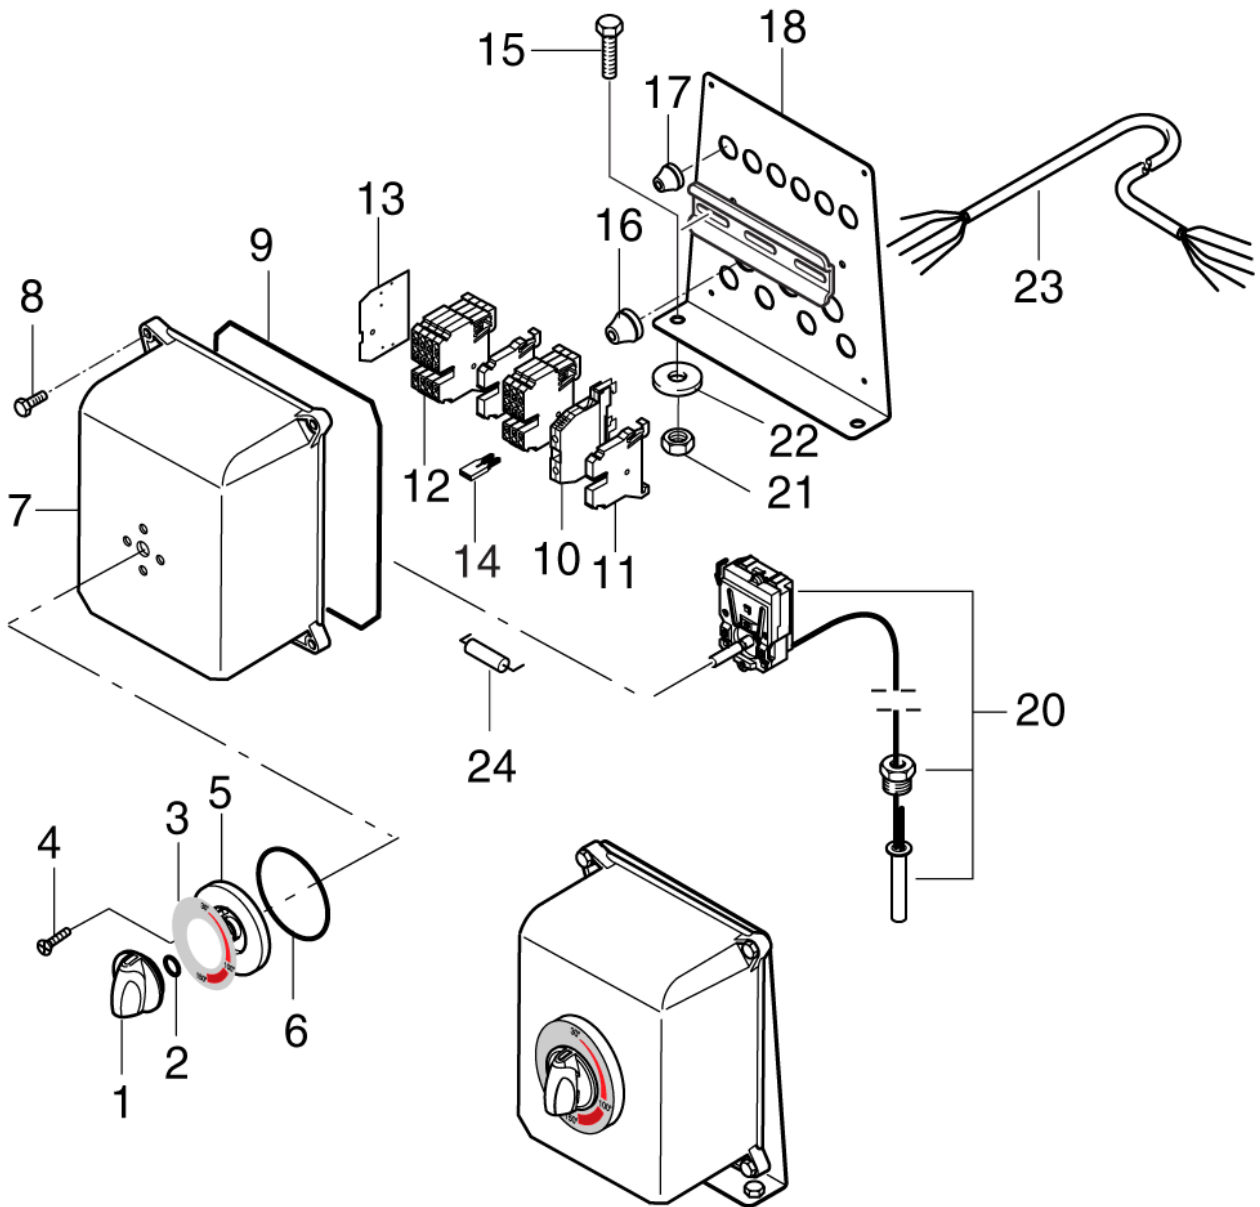

Pos.	Vare-nr	Antal	Beskrivelse	Notes
1	909100204	1	Drejeknap	
2	9868	1	O-ring 10.0X2.5	
3	107319133	1	SCALA FOR THERMOSTAT	
4	1801612	4	Maskinskrue M4X6	
5	107313045	1	Sokkel For Drejeknap (Ter Mo)	
6	3001443	1	O-RING 60.0X2.62 NITRIL 70SH	
7	107316091	1	EL-BOX. MACHINED	
8	1804822	4	SCREW TAPTITE M4X16	
9	101406054	1	Sponge Rubber Ø4 L 1M	
10	4812278	2	WIRE TERMINAL EARTH 4Q	
11	103821922	1	DIN-END STOP WO/SCREW WAGO 249-116	
12	103821920	13	WIRE TERMINAL	
13	103821921	1	END PLATE	
14	103821923	1	JUMPER 2-POL.	
15	1810209	2	SCREW HEX M10X20 A2 DIN6921	
16	3803772	6	CABLE GROMMET TET 7-10C	
17	3803764	7	Pakdåse Tet 5-7C	
18	107313234	1	PLATE FOR EL-BOX. BENDED	
20	6698	1	Termostat	
21	1802966	2	Nut Hex M10 A2 DIN 934	
22	1801968	2	TOOTHED LOCK WASHER M10 FZB DIN6798	
23	107318069	1	CABLE FOR BURNER 3G2. 5 TR/AU	
24	103822009	1	RESISTANCE 27K