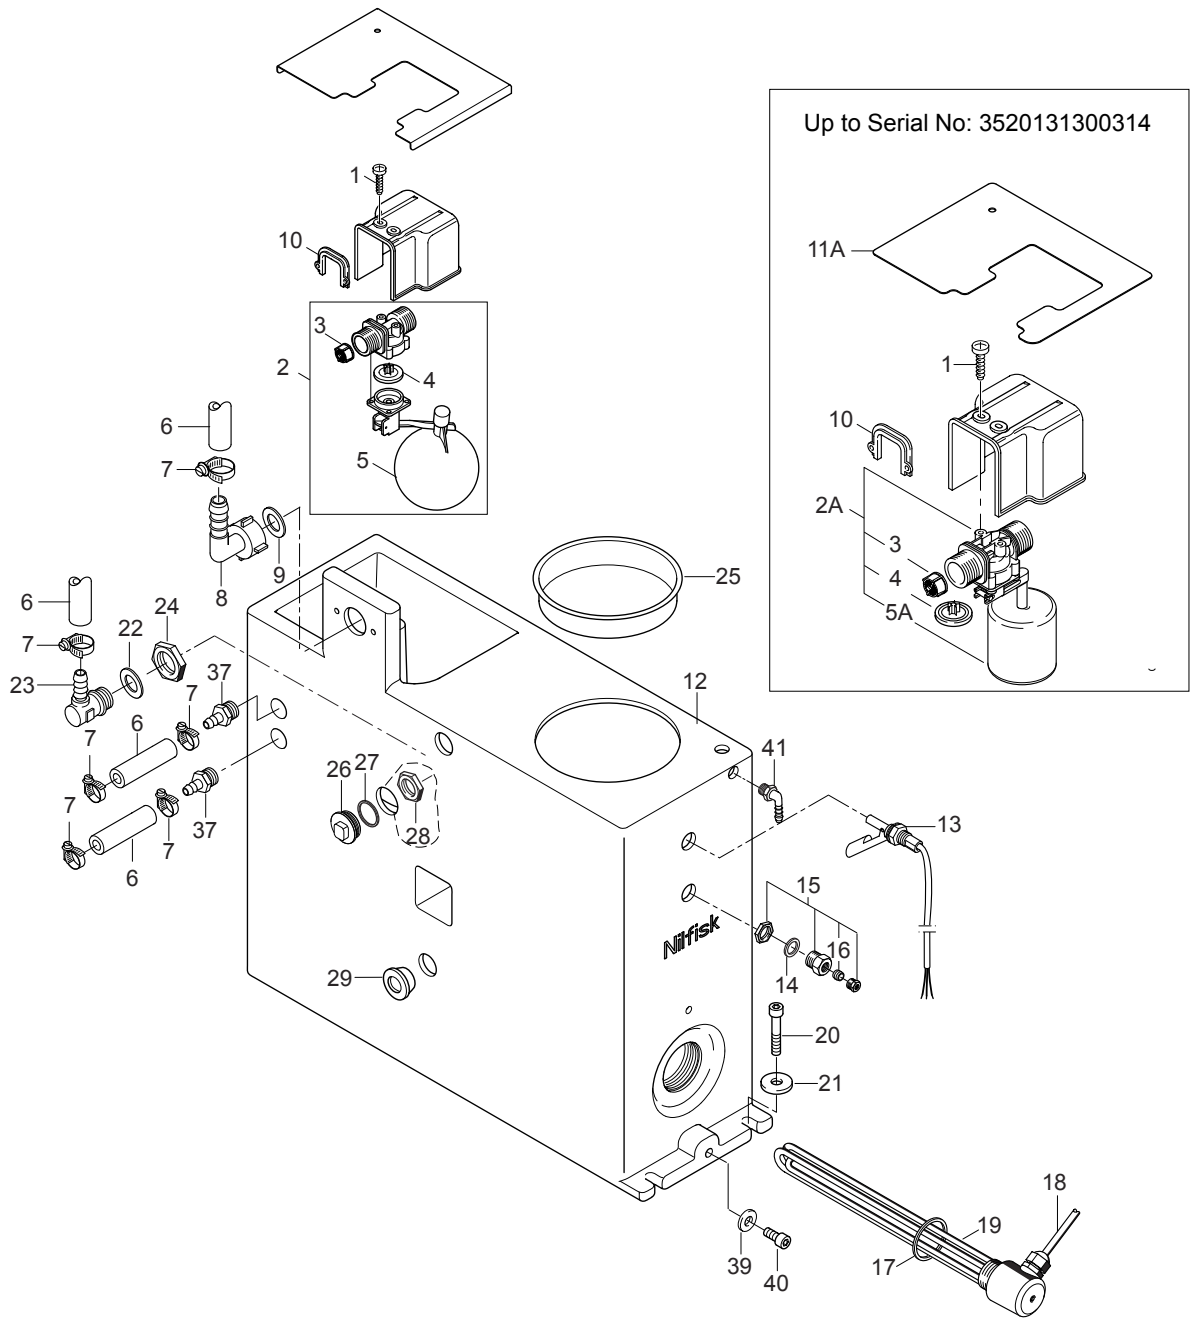

Pos.	Vare-nr	Antal	Beskrivelse	Notes
0-	107370971	1	Frostsikring med vandgenbrug	
1	16860	2	Skruer 4x12	
2	107318167	1	FLOAT VALVE DN10 FLOAT BALL KIT	[1]
2A	63349	1	Svømmerventil	
3	34225	1	Filter	
4	62878	1	Gummimembran	
5	11418	1	Float Ball	
5A	62877	1	Svømmer	
6	106408242	1	HOSE 5/8INCH - 2 METERS	
7	1810191	6	Spændebånd 13-27 A4 (SS)	
8	5613	2	Slangestuds	
9	15587	1	Pakning	
10	11243	1	BRACKET FOR FLOAT VALVE	
11	107315057	1	COVER FOR WATERTANK PLASTIC AUTO B	
11A	107318168	1	COVER FOR WATER TANK KIT	[1]
12	107318166	1	WATER TANK AUTO BOOSTER KIT	[1]
13	3817582	1	Niveauføler, Mps	
14	1801075	1	Tætningsskive 3/8"	
15	107318000	1	Threaded Connection	
16	101609437	1	CONE RING 8MM	
17	3717	1	O-RING 42.0X3.0 NITRIL 90 SMS 1586	
18	107318073	1	CABLE FOR HEATING ELEMENT E12	
19	22297	1	Varmelegeme 6Kw 400/230V	[2]
20	1812247	2	SCREW M8X30 A2 HFC1888	
21	1813567	2	WASHER 25/8.4 A2 DIN9021	
22	107307369	5	GASKET 21X30X2	
23	3448	1	Studs	
24	101609356	1	NUT 1/2IN	
25	104601176	1	CONIC DBI-DUT NO. 127C RED	
26	3004350	2	PLUG 3/8 RG	
27	52490	1	Packing Ring 17X 24X 2 It	[2]
28		1	NUT 6KT- G3/8 FLANGE MS	
29	107307364	1	PLUG D36X18 WATERTANK	
37	101609359	3	HOSE TAIL 1/2 INCH.X16MM	
39	101814735	1	"Tætn.Skive 1/8" Pp45C Bond "	
40	1810019	1	SCREW M10X16 SS	
41	107318135	1	HOSE TAIL ELBOW 12X1/4	[1]

Part Notes:

1. [1] - from serial no. 2010967543
   [2] - PLEASE CONTACT CARWASH DIRECTLY