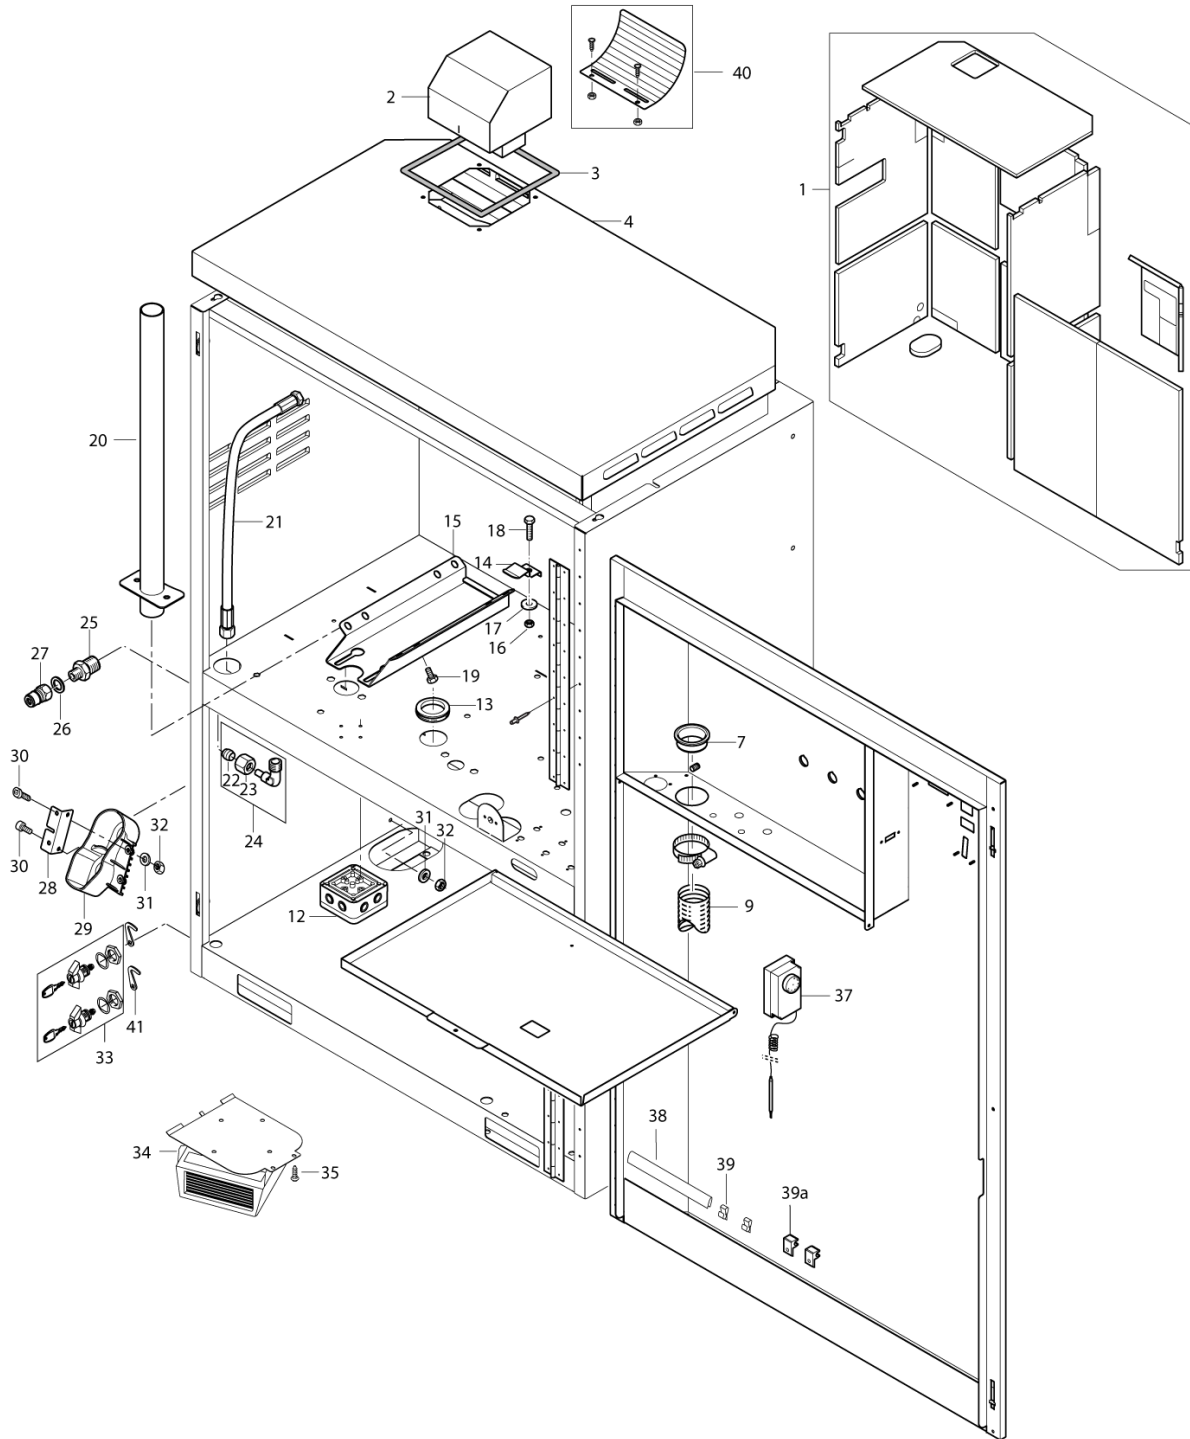

Pos.	Vare-nr	Antal	Beskrivelse	Notes
1	107318029	1	Isolation. Complete. Aut O/Truck	
2	107313246	1	CHIMNEY. WELDED	
3	5218753	1	RUBBER PROFIL A	
4	107313231	1	CABINET TOP	
7	107313243	1	JUNCTION-PIECE	[1]
9	5226305	1	FLEXIBLE HOSE 76/ 60 GREY	
12	103822013	1	Distributor Box Auto Boos Ter	
13	103004331	2	SLEEVE PVC 45/ 60	
14	107313021	1	SPRING LOCK FOR MOTOR	[2]
15	107313022	1	FITTING FOR M/P	[2]
16	1802966	3	Nut Hex M10 A2 DIN 934	[2]
17	1801968	3	TOOTHED LOCK WASHER M10 FZB DIN6798	[2]
18	1810209	3	SCREW HEX M10X20 A2 DIN6921	[2]
19	1802651	4	Taptite Skrue M10X25	
20	107313052	1	CENTRAL TUBE	
21	101405741	1	Højtryksslange	
22	1080	1	Skærrering, Galv.	[3]
23	1081	1	Tilslutningsmøtrik, Galv.	
24	101118094	1	COUPLING KIT 90D ISO 8434 M18X1.5 THREAD	
25	6200484	1	Skotforskrining	
26	1801075	1	Tætningskive 3/8"	
27	1603101	1	Ergo højtrykskobling DN10 RF han	
28	107313060	1	SUPPORT FOR LANCE	
29	107313257	1	SUPPORT FOR LANCE. MACHINED	
30	1814375	4	SCREW M6X12 A2 ISO 7380	
31	1813807	4	Skive M6Xø18 Rf	
32	33158	4	LOCK NUT M6 A2 DIN 985	
33	101814750	1	Lås Og Nøgle	
34	107316095	1	Varmeblæser	
35	4814109	4	SCREW 8X16 STAINLESS STEEL	
37	103822056	1	Termostat -35- +35 Termostat -3- +35	
38	5218090	1	EDGE RAIL 9X6.5	
39a	104601170	2	CLIP 6 PLASTIC	[4]
40	107318048	1	Røgvender	[5]
41	107313217	1	HOOK-LOCK	

Part Notes:

- [1] - CLOSED WHEN STOCK EMPTY
  Used before 2011
- [2] - 7-63D
- [3] - PLEASE CONTACT CARWASH DIRECTLY
- [4] - from 27. april 2006
- [5] - Access.