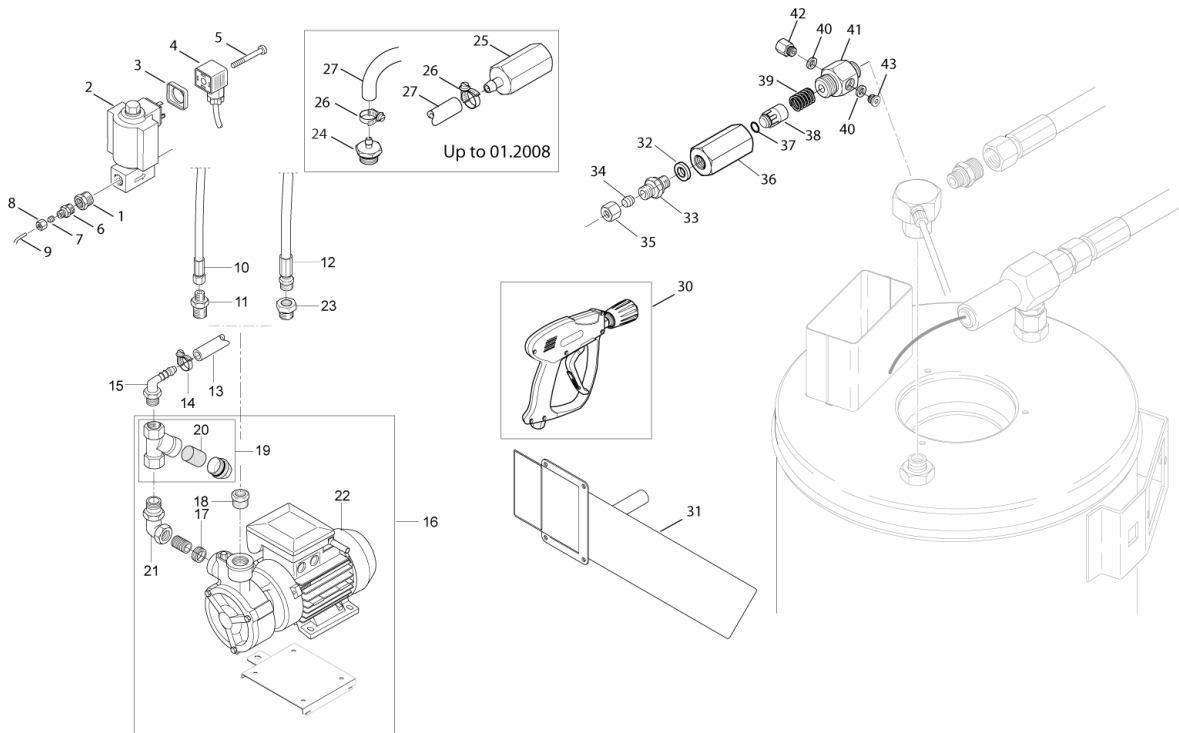

Pos.	Vare-nr	Antal	Beskrivelse	Notes
1	1601046	1	Nippelmuffe 1/4X1/8	
2	103822026	1	SOLENOID VALVE 230V 50HZ	
3	17767	1	Pakning	[1]
4	34865	1	SOCKET 2 M	
5	17768	1	Skruer M3X25	[1]
6	1603422	2	Ligeforskrunding Ø4 x 1/8"	
7	1603448	2	Skæring Ø4	
8	1603430	2	Omløber Ø4	
9	106408006	1	BRASS PIPE 1000MM	
10	101405741	1	Højtryksslange	[2]
11	1600998	1	THREADED CONNECTION 12X1/2 INCH	[3]
12	101406064	1	STEELARM. HOSE DN6 L2000	
13	106408242	1	HOSE 5/8INCH - 2 METERS	
14	1810191	1	Spændebånd 13-27 A4 (SS)	
15	101609353	1	HOSE TAIL ELBOW 16X3/4 INCH	
16	107318144	1	REPLACEMENT KIT CENTRIFUG.PUMP	
17	107318141	1	REDUCTION 1X3/4	
18	107318142	1	COUPLER 1X1/2	
19	107318140	1	FILTER 3/4 CONNECTION	
20	31000342	1	FILTER 3/4 INCH	
21	101609387	1	UNION ELBOW 3/4 W. O-RING	
22	103822410	1	PUMP KFM2 230/1/50	
23	107312002	1	CONNECTING FOR MAGNET VALVE	
24	107120313	1	Slangestuds	
25	107312022	1	HOUSING FOR NON-RETURN VALVE	[4]
26	1807593	3	Spændebånd 6-16MM A2	
27	4973	1	HOSE Ø6X3	
30	106402243	1	Frostsikker spulehåndtag	
31	107313268	1	LANCE GRIP. WELDED	
32	101814735	1	"Tætn.Skive 1/8" Pp45C Bond "	
33	1821	1	Fitting	
34	1600550	1	Skæring Ø6	
35	1600543	1	Omløber Ø6	
36	107312006	1	Hus For Kontraventil	
37	56519	1	O-Ring	
38	301000905	1	Stempel	
39	18067	1	COMPRESSION SPRING	
40	1605	2	Pakning	
41	107312021	1	Overgang For Kontraventil	
43	4443	2	PLUG	

Part Notes:

- [1] - PLEASE CONTACT CARWASH DIRECTLY
- [2] - Only AUTO BOOSTER
- [3] - STOCK COVERS GUARANTEE
- [4] - CLOSED WHEN STOCK EMPTY