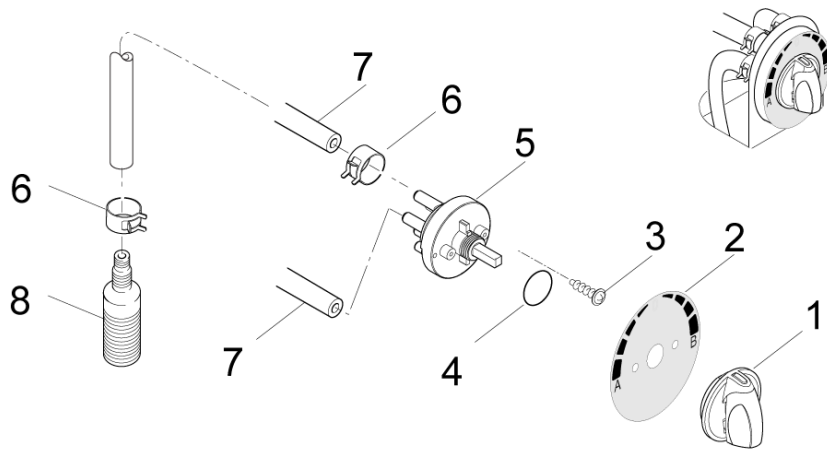

Resource notes:

See Technical Service Bulletin SPW-039 New Adjustable Detergent Pump

Pos.	Vare-nr	Antal	Beskrivelse	Notes
1	909100207	1	Drejeknap	[1]
2	107319132	1	LABEL A AND B	[2]
3	1803519	2	SHEET METAL SCREW BZ 6X6	[2]
4	9868	1	O-ring 10.0X2.5	[1]
5	301001000	1	Doserventil	[1]
6	11654	4	Slangeklemme	[1]
7	4973	4	HOSE Ø6X3	[1]
8	107145440	1	Strainer Valve Compl. Kit	[1]
11	107316070	1	Pumpe	[3]
12	7090720	1	PUMP GUIDANCE	[4]
13	1807593	2	Spændebånd 6-16MM A2	[1]
14	4973	1	HOSE Ø6X3	[1]
15	107318006	1	HOSE TAIL Ø6XG1/8	[2]
16	3004303	1	O-Ring	[5]
17	1119406	1	Rep. sæt kontraventil	[1]
18	107318004	1	Mellemstykke F Kemiventil	[4]
19	2838	1	Pakning	
20	107318005	1	Slange	
21	6180660	1	"Stik 1/8" "	
22	101609375	1	Hose Socket, Elbow Ø4X1/8 Blue	[6]
23	107318062	1	HOSE SILICONE 6/ 4X5M	[6]

Part Notes:

- [1] - Up to 10.03.2008
- [2] - Up to 10.03.2008
  CLOSED WHEN STOCK EMPTY
- [3] - See SPW-039 New Adjustable Detergent Pump
  REFER TSB-PPW-2011-007
- [4] - Up to 10.03.2008
  GUARANTEE DATE EXPIRED
- [5] - Up to 10.03.2008
  STOCK COVERS GUARANTEE
- [6] - From 10.03.2008