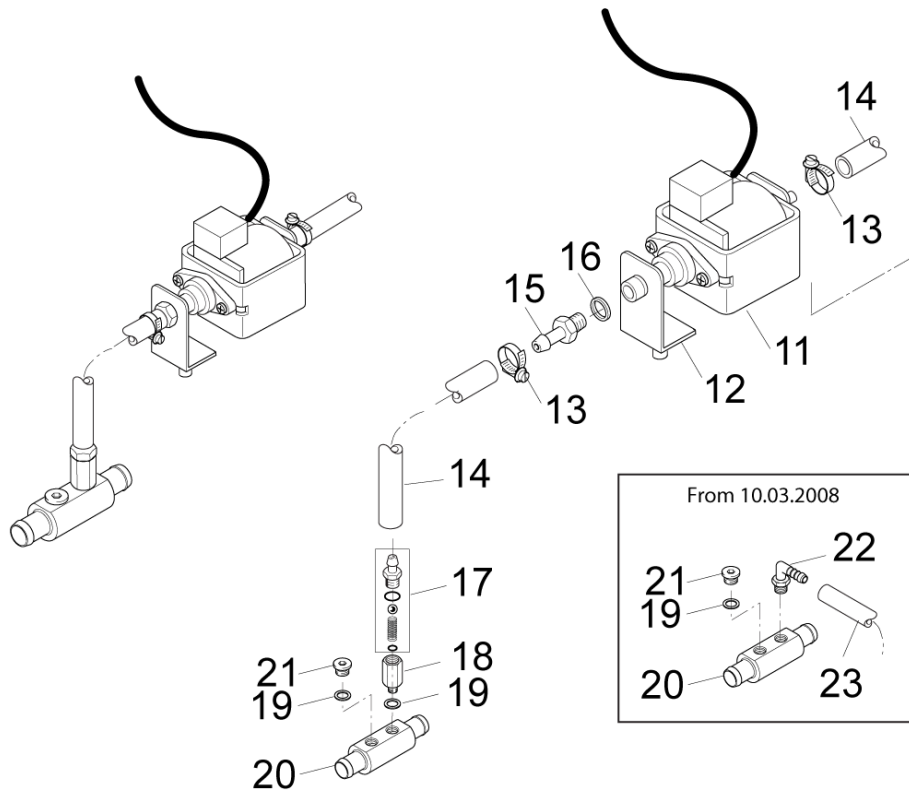

Resource notes:

See Technical Service Bulletin SPW-039 New Adjustable Detergent Pump

Pos.	Vare-nr	Antal	Beskrivelse	Notes
1	909100207	1	Drejeknap	[1]
2	107319132	1	LABEL A AND B	[2]
3	1803519	2	SHEET METAL SCREW BZ 6X6	[2]
4	9868	1	O-ring 10.0X2.5	[1]
5	301001000	1	Doserventil	[1]
6	11654	4	Slangeklemme	[1]
7	4973	4	HOSE Ø6X3	[1]
8	107145440	1	Strainer Valve Compl. Kit	[1]
11	107316070	1	Pumpe	[3]
12	7090720	1	PUMP GUIDANCE	[4]
13	1807593	2	Spændebånd 6-16MM A2	[1]
14	4973	1	HOSE Ø6X3	[1]
15	107318006	1	HOSE TAIL Ø6XG1/8	[2]
16	3004303	1	O-Ring	[5]
17	1119406	1	Rep. sæt kontraventil	[1]
18	107318004	1	Mellemstykke F Kemiventil	[4]
19	2838	1	Pakning	
20	107318005	1	Slange	
21	6180660	1	"Stik 1/8" "	
22	101609375	1	Hose Socket, Elbow Ø4X1/8 Blue	[6]
23	107318062	1	HOSE SILICONE 6/ 4X5M	[6]

Part Notes:

- [1] - Up to 10.03.2008
- [2] - Up to 10.03.2008
  CLOSED WHEN STOCK EMPTY
- [3] - See SPW-039 New Adjustable Detergent Pump
  REFER TSB-PPW-2011-007
- [4] - Up to 10.03.2008
  GUARANTEE DATE EXPIRED
- [5] - Up to 10.03.2008
  STOCK COVERS GUARANTEE
- [6] - From 10.03.2008