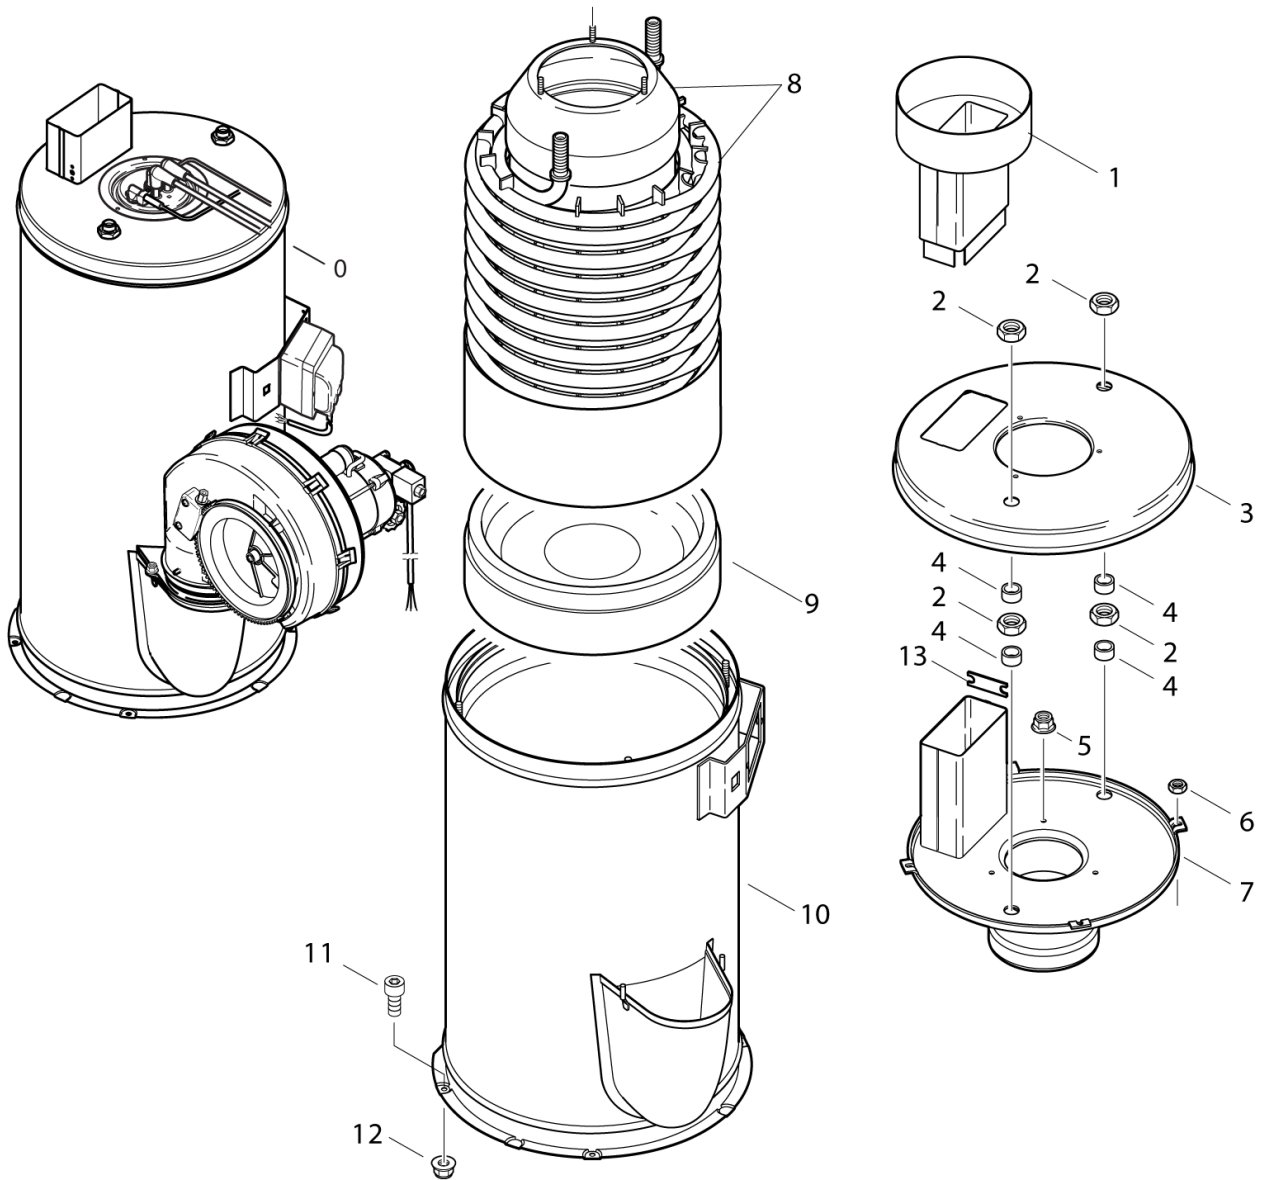

Pos.	Vare-nr	Antal	Beskrivelse	Notes
00	107318177	1	BOILER COMPLETE NEPTUNE 7 KIT	[1]
1	301001089	1	Skorstens-adapter Ø150	[2]
2	7012	4	Møtrik	
3	301000534	1	Kedellåg Ydre	
4	301000582	4	BUSHING Ø22X1.5X24	
5	12496	3	Møtrik M6	
6	12263	4	HEXAGON NUT M6	
7	301001843	1	BOILER COVER INNER SOLAR	[3]
7	301001840	1	BOILER COVER INNER SOLAR	[4]
8	301001099	1	Spiral NEPTUNE 7	[3]
8	107143301	1	COIL B5 SS, MH	[4]
8	301001098	1	Spiral NEPTUNE 5	[4]
8	301001342	1	"Coil Stainless ""NEPTUNE 7+8""	[3]
9	301000916	1	Isolation	
10	301000968	1	BOILER JACKET COMPLETE N5	[5]
10	301000969	1	BOILER JACKET COMPLETE N7	[3]
11	3913	4	Skruer M6X12	
12	12496	4	Møtrik M6	
13	107318172	1	PLATE FOR EXHAUST SPARE PART	

Part Notes:

- [1] - 7-63D 400/3/50
- [2] - ACCESSORY
- [3] - 7
- [4] - 5
- [5] - 5 + 7-25