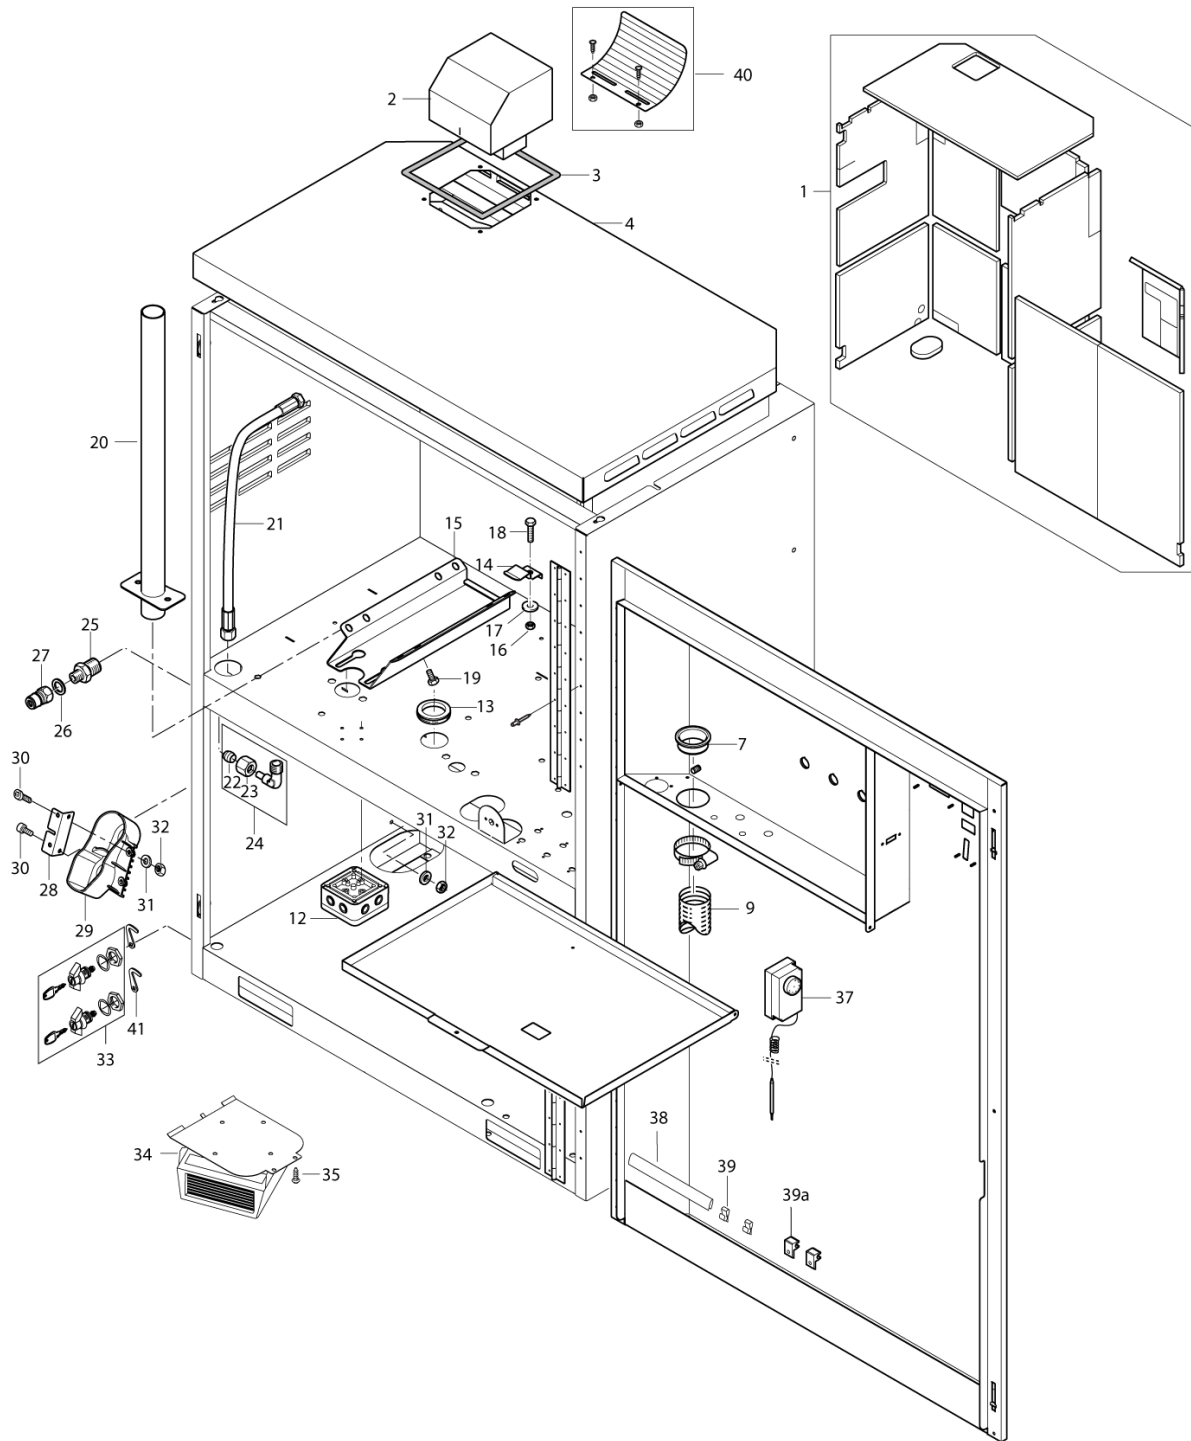

Pos.	Vare-nr	Antal	Beskrivelse	Notes
1	107318029	1	Isolation. Complete. Aut O/Truck	
2	107313246	1	CHIMNEY. WELDED	
3	5218753	1	RUBBER PROFIL A	
4	107313231	1	CABINET TOP	
7	107313243	1	JUNCTION-PIECE	[1]
9	5226305	1	FLEXIBLE HOSE 76/ 60 GREY	
12	103822013	1	Distributor Box Auto Boos Ter	
13	103004331	2	SLEEVE PVC 45/ 60	
14	107313021	1	SPRING LOCK FOR MOTOR	[2]
15	107313022	1	FITTING FOR M/P	[2]
16	1802966	3	Nut Hex M10 A2 DIN 934	[2]
17	1801968	3	TOOTHED LOCK WASHER M10 FZB DIN6798	[2]
18	1810209	3	SCREW HEX M10X20 A2 DIN6921	[2]
19	1802651	4	Taptite Skrue M10X25	
20	107313052	1	CENTRAL TUBE	
21	101405741	1	Højtryksslange	
22	1080	1	Skærring, Galv.	[3]
23	1081	1	Tilslutningsmøtrik, Galv.	
24	101118094	1	COUPLING KIT 90D ISO 8434 M18X1.5 THREAD	
25	6200484	1	Skotforskrining	
26	1801075	1	Tætningskive 3/8"	
27	1603101	1	Ergo højtrykskobling DN10 RF han	
28	107313060	1	SUPPORT FOR LANCE	
29	107313257	1	SUPPORT FOR LANCE. MACHINED	
30	1814375	4	SCREW M6X12 A2 ISO 7380	
31	1813807	4	Skive M6Xø18 Rf	
32	33158	4	LOCK NUT M6 A2 DIN 985	
33	101814750	1	Lås Og Nøgle	
34	107316095	1	Varmeblæser	
35	4814109	4	SCREW 8X16 STAINLESS STEEL	
37	103822056	1	Termostat -35- +35 Termostat -3- +35	
38	5218090	1	EDGE RAIL 9X6.5	
39a	104601170	2	CLIP 6 PLASTIC	[4]
40	107318048	1	Røgvender	[5]
41	107313217	1	HOOK-LOCK	

Part Notes:

- [1] - CLOSED WHEN STOCK EMPTY
  Used before 2011
- [2] - 7-63D
- [3] - PLEASE CONTACT CARWASH DIRECTLY
- [4] - from 27. april 2006
- [5] - Access.