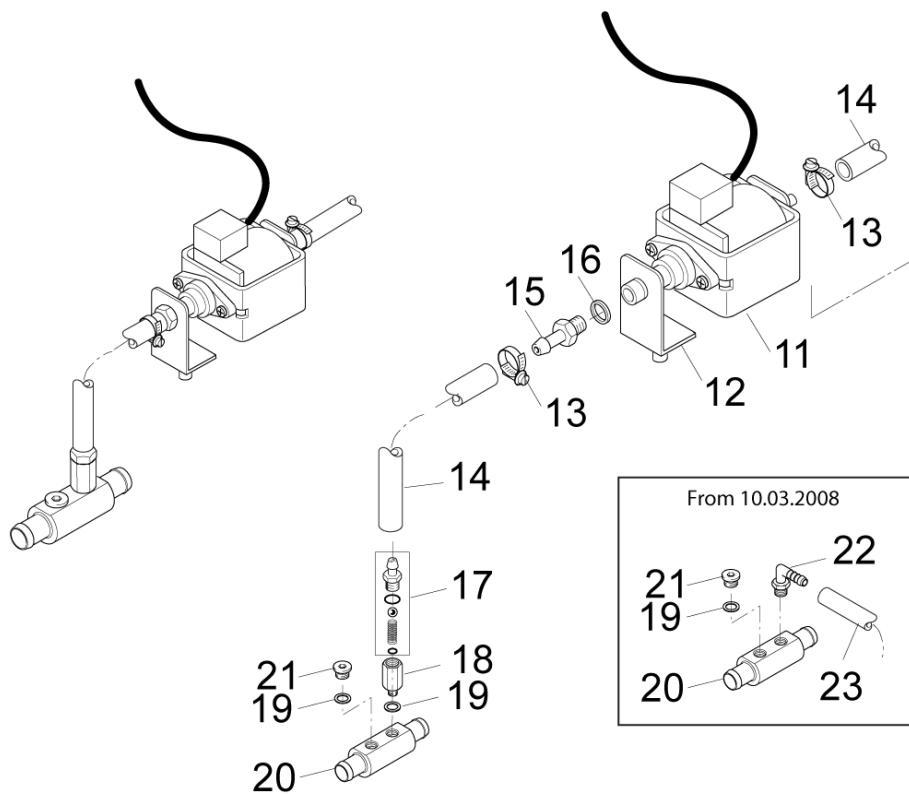

Resource notes:

See Technical Service Bulletin SPW-039 New Adjustable Detergent Pump

Pos.	Vare-nr	Antal	Beskrivelse	Notes
1	909100207	1	Drejeknap	[1]
2	107319132	1	LABEL A AND B	[2]
3	1803519	2	SHEET METAL SCREW BZ 6X6	[2]
4	9868	1	O-ring 10.0X2.5	[1]
5	301001000	1	Doserventil	[1]
6	11654	4	Slangeklemme	[1]
7	4973	4	HOSE Ø6X3	[1]
8	107145440	1	Strainer Valve Compl. Kit	[1]
11	107316070	1	Pumpe	[3]
12	7090720	1	PUMP GUIDANCE	[4]
13	1807593	2	Spændebånd 6-16MM A2	[1]
14	4973	1	HOSE Ø6X3	[1]
15	107318006	1	HOSE TAIL Ø6XG1/8	[2]
16	3004303	1	O-Ring	[5]
17	1119406	1	Rep. sæt kontraventil	[1]
18	107318004	1	Mellemstykke F Kemiventil	[4]
19	2838	1	Pakning	
20	107318005	1	Slange	
21	6180660	1	"Stik 1/8" "	
22	101609375	1	Hose Socket, Elbow Ø4X1/8 Blue	[6]
23	107318062	1	HOSE SILICONE 6/ 4X5M	[6]

Part Notes:

- [1] - Up to 10.03.2008
- [2] - Up to 10.03.2008
  CLOSED WHEN STOCK EMPTY
- [3] - See SPW-039 New Adjustable Detergent Pump
  REFER TSB-PPW-2011-007
- [4] - Up to 10.03.2008
  GUARANTEE DATE EXPIRED
- [5] - Up to 10.03.2008
  STOCK COVERS GUARANTEE
- [6] - From 10.03.2008