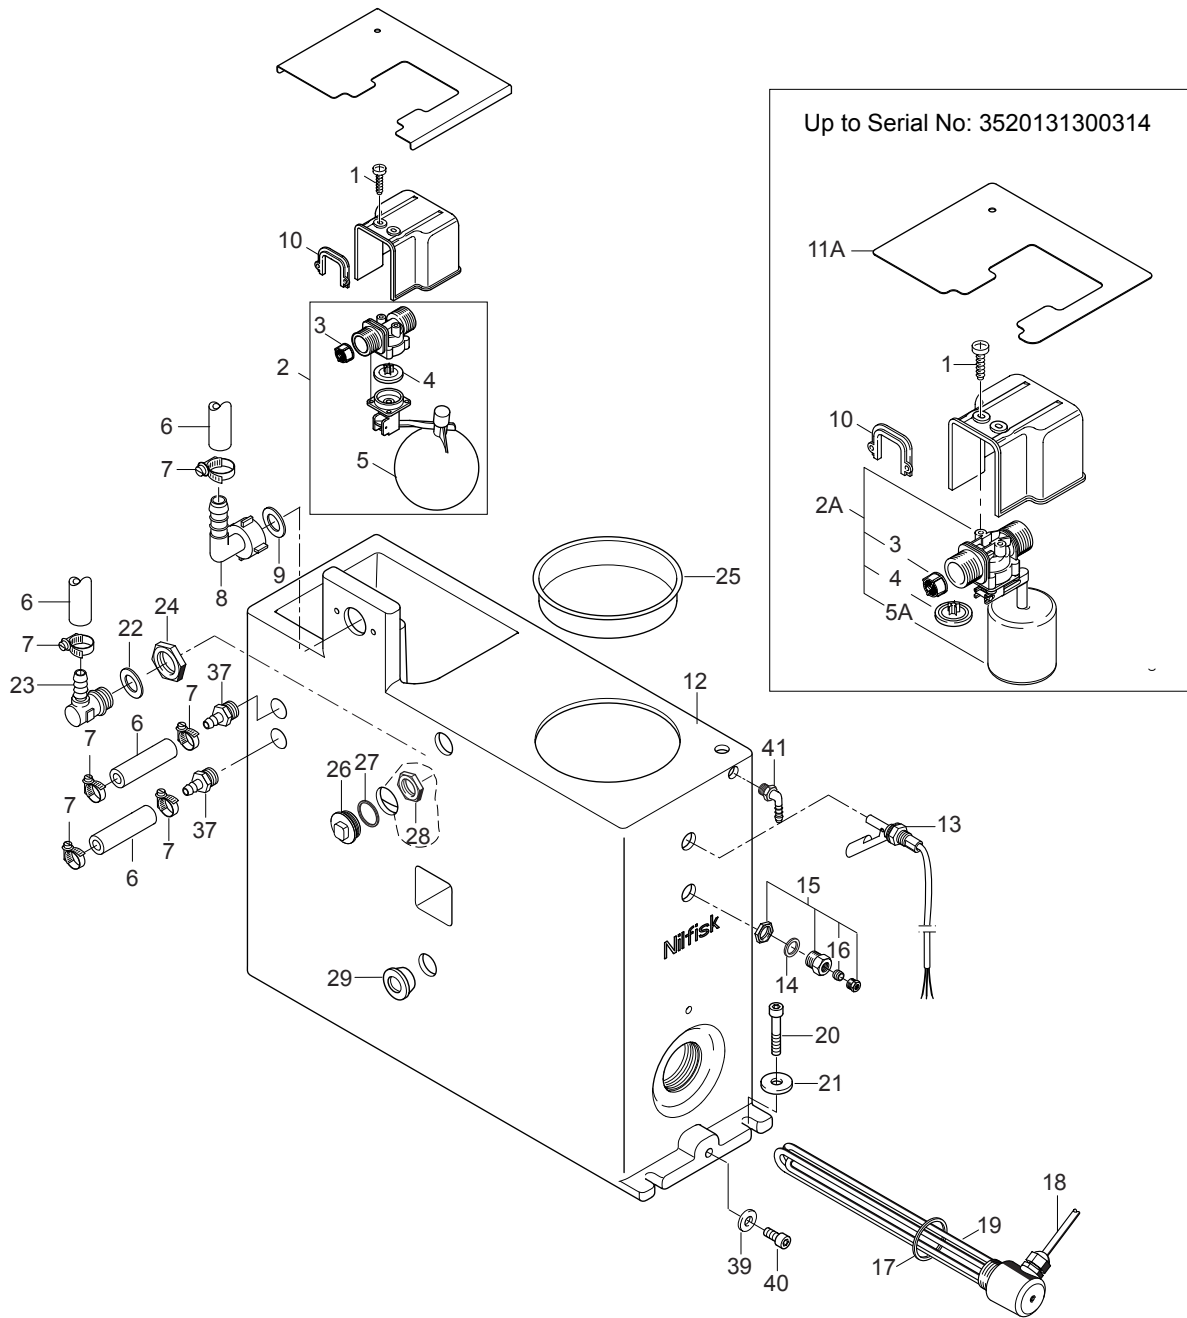

Pos.	Vare-nr	Antal	Beskrivelse	Notes
0-	107370971	1	Frostsikring med vandgenbrug	
1	16860	2	Skruer 4x12	
2	107318167	1	FLOAT VALVE DN10 FLOAT BALL KIT	[1]
2A	63349	1	Svømmerventil	
3	34225	1	Filter	
4	62878	1	Gummimembran	
5	11418	1	Float Ball	
5A	62877	1	Svømmer	
6	106408242	1	HOSE 5/8INCH - 2 METERS	
7	1810191	6	Spændebånd 13-27 A4 (SS)	
8	5613	2	Slangestuds	
9	15587	1	Pakning	
10	11243	1	BRACKET FOR FLOAT VALVE	
11	107315057	1	COVER FOR WATERTANK PLASTIC AUTO B	
11A	107318168	1	COVER FOR WATER TANK KIT	[1]
12	107318166	1	WATER TANK AUTO BOOSTER KIT	[1]
13	3817582	1	Niveauføler, Mps	
14	1801075	1	Tætningsskive 3/8"	
15	107318000	1	Threaded Connection	
16	101609437	1	CONE RING 8MM	
17	3717	1	O-RING 42.0X3.0 NITRIL 90 SMS 1586	
18	107318073	1	CABLE FOR HEATING ELEMENT E12	
19	22297	1	Varmelegeme 6Kw 400/230V	[2]
20	1812247	2	SCREW M8X30 A2 HFC1888	
21	1813567	2	WASHER 25/8.4 A2 DIN9021	
22	107307369	5	GASKET 21X30X2	
23	3448	1	Studs	
24	101609356	1	NUT 1/2IN	
25	104601176	1	CONIC DBI-DUT NO. 127C RED	
26	3004350	2	PLUG 3/8 RG	
27	52490	1	Packing Ring 17X 24X 2 It	[2]
28		1	NUT 6KT- G3/8 FLANGE MS	
29	107307364	1	PLUG D36X18 WATERTANK	
37	101609359	3	HOSE TAIL 1/2 INCH.X16MM	
39	101814735	1	"Tætn.Skive 1/8" Pp45C Bond "	
40	1810019	1	SCREW M10X16 SS	
41	107318135	1	HOSE TAIL ELBOW 12X1/4	[1]

Part Notes:

1. [1] - from serial no. 2010967543
   [2] - PLEASE CONTACT CARWASH DIRECTLY