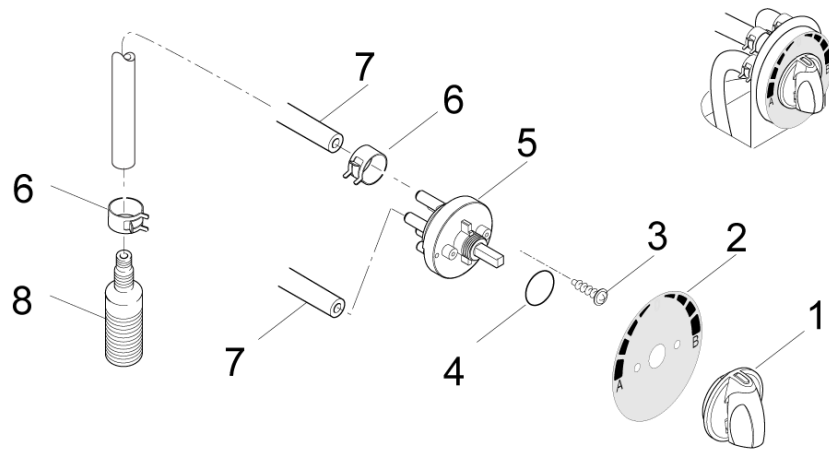

Resource notes:

See Technical Service Bulletin SPW-039 New Adjustable Detergent Pump

Pos.	Vare-nr	Antal	Beskrivelse	Notes
1	909100207	1	Drejeknap	[1]
2	107319132	1	LABEL A AND B	[2]
3	1803519	2	SHEET METAL SCREW BZ 6X6	[2]
4	9868	1	O-ring 10.0X2.5	[1]
5	301001000	1	Doserventil	[1]
6	11654	4	Slangeklemme	[1]
7	4973	4	HOSE Ø6X3	[1]
8	107145440	1	Strainer Valve Compl. Kit	[1]
11	107316070	1	Pumpe	[3]
12	7090720	1	PUMP GUIDANCE	[4]
13	1807593	2	Spændebånd 6-16MM A2	[1]
14	4973	1	HOSE Ø6X3	[1]
15	107318006	1	HOSE TAIL Ø6XG1/8	[2]
16	3004303	1	O-Ring	[5]
17	1119406	1	Rep. sæt kontraventil	[1]
18	107318004	1	Mellemstykke F Kemiventil	[4]
19	2838	1	Pakning	
20	107318005	1	Slange	
21	6180660	1	"Stik 1/8" "	
22	101609375	1	Hose Socket, Elbow Ø4X1/8 Blue	[6]
23	107318062	1	HOSE SILICONE 6/ 4X5M	[6]

Part Notes:

- [1] - Up to 10.03.2008
- [2] - Up to 10.03.2008
  CLOSED WHEN STOCK EMPTY
- [3] - See SPW-039 New Adjustable Detergent Pump
  REFER TSB-PPW-2011-007
- [4] - Up to 10.03.2008
  GUARANTEE DATE EXPIRED
- [5] - Up to 10.03.2008
  STOCK COVERS GUARANTEE
- [6] - From 10.03.2008