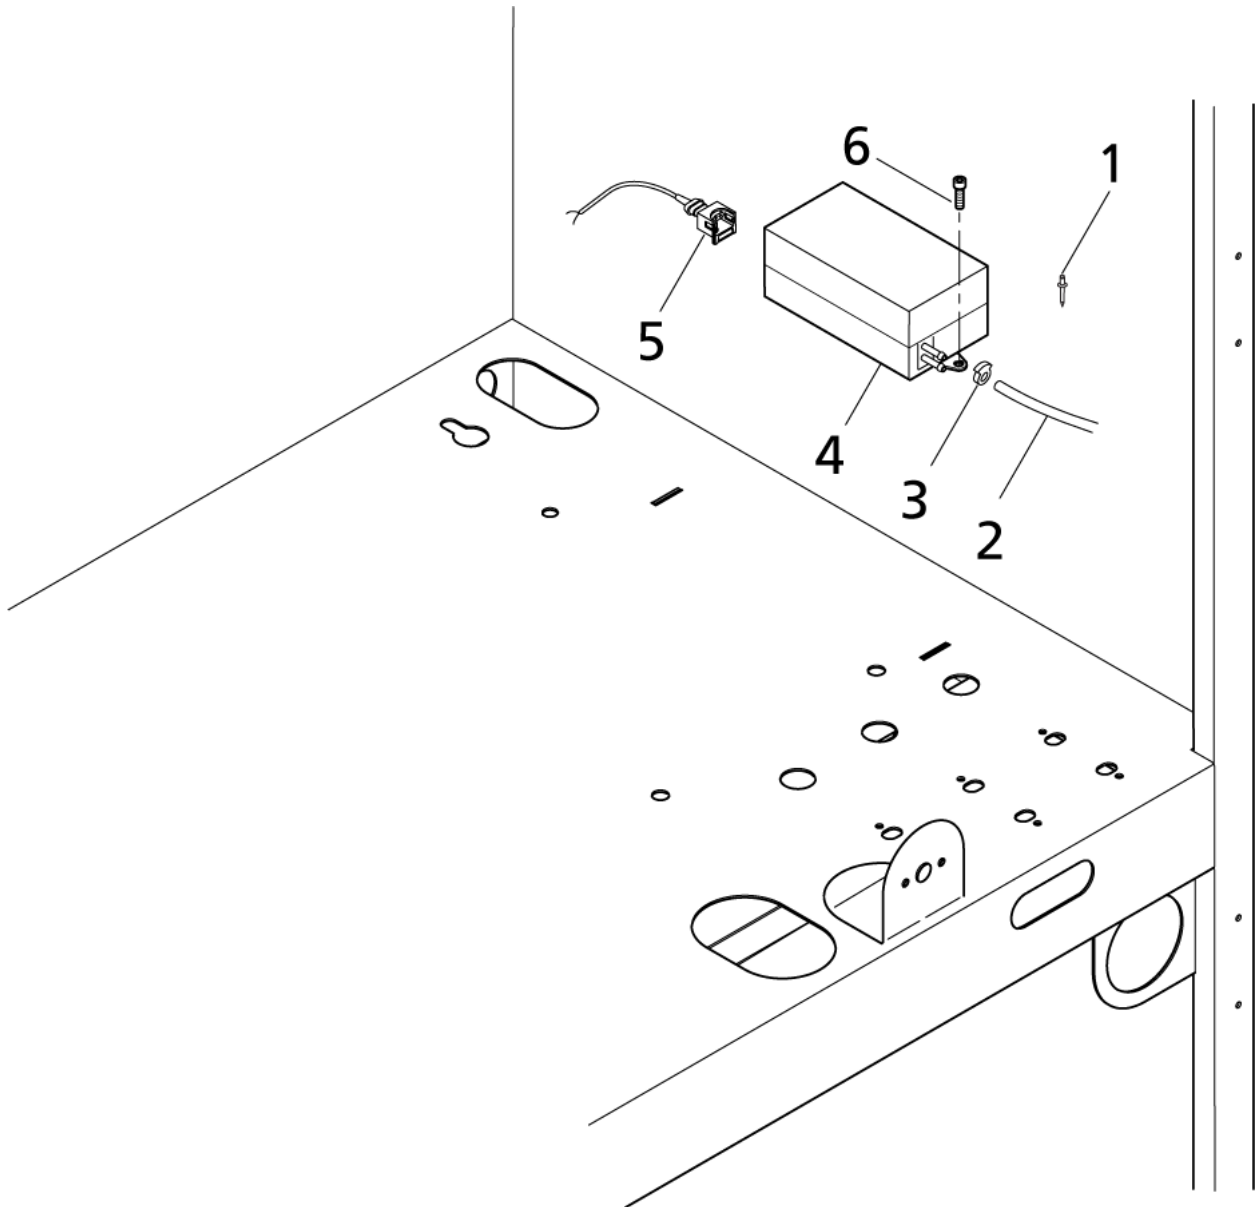

Part Notes:

- [1] - ERGO 2000 Spray handle
- [2] - HOSES Overview
- [3] - TORNADO PLUS lance
- [4] - 7-63D
- [5] - 5-49D
- [6] - 5-30D
- [7] - ERGO 3000 Spray handle with swivel lock - from 15.09.03

Pos.	Vare-nr	Antal	Beskrivelse	Notes
0-	107370974	1	Anti-kalk kit	
1	101814688	2	POP-NUT M4	
2	5226147	1	HOSE PVC 4/7.2	
3	1814151	1	HOSE CLIP	
4	3821492	1	KS-PUMP ST 15 24V	
5	4812338	1	WIRE FOR FLOW SWITCH 1200MM	
6	1800606	2	Maskinskrue M4X10	