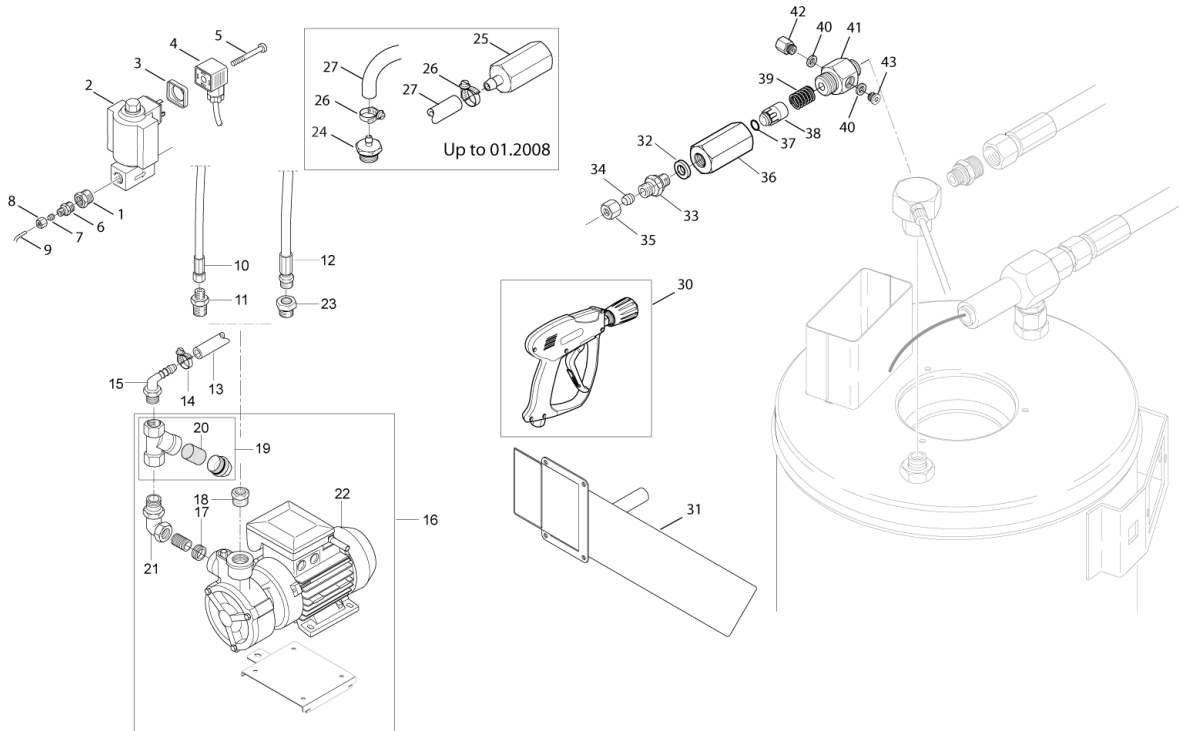

Pos.	Vare-nr	Antal	Beskrivelse	Notes
1	1601046	1	Nippelmuffe 1/4X1/8	
2	103822026	1	SOLENOID VALVE 230V 50HZ	
3	17767	1	Pakning	[1]
4	34865	1	SOCKET 2 M	
5	17768	1	Skruer M3X25	[1]
6	1603422	2	Ligeforskrunding Ø4 x 1/8"	
7	1603448	2	Skæring Ø4	
8	1603430	2	Omløber Ø4	
9	106408006	1	BRASS PIPE 1000MM	
10	101405741	1	Højtryksslange	[2]
11	1600998	1	THREADED CONNECTION 12X1/2 INCH	[3]
12	101406064	1	STEELARM. HOSE DN6 L2000	
13	106408242	1	HOSE 5/8INCH - 2 METERS	
14	1810191	1	Spændebånd 13-27 A4 (SS)	
15	101609353	1	HOSE TAIL ELBOW 16X3/4 INCH	
16	107318144	1	REPLACEMENT KIT CENTRIFUG.PUMP	
17	107318141	1	REDUCTION 1X3/4	
18	107318142	1	COUPLER 1X1/2	
19	107318140	1	FILTER 3/4 CONNECTION	
20	31000342	1	FILTER 3/4 INCH	
21	101609387	1	UNION ELBOW 3/4 W. O-RING	
22	103822410	1	PUMP KFM2 230/1/50	
23	107312002	1	CONNECTING FOR MAGNET VALVE	
24	107120313	1	Slangestuds	
25	107312022	1	HOUSING FOR NON-RETURN VALVE	[4]
26	1807593	3	Spændebånd 6-16MM A2	
27	4973	1	HOSE Ø6X3	
30	106402243	1	Frostsikker spulehåndtag	
31	107313268	1	LANCE GRIP. WELDED	
32	101814735	1	"Tætn.Skive 1/8" Pp45C Bond "	
33	1821	1	Fitting	
34	1600550	1	Skæring Ø6	
35	1600543	1	Omløber Ø6	
36	107312006	1	Hus For Kontraventil	
37	56519	1	O-Ring	
38	301000905	1	Stempel	
39	18067	1	COMPRESSION SPRING	
40	1605	2	Pakning	
41	107312021	1	Overgang For Kontraventil	
43	4443	2	PLUG	

Part Notes:

- [1] - PLEASE CONTACT CARWASH DIRECTLY
- [2] - Only AUTO BOOSTER
- [3] - STOCK COVERS GUARANTEE
- [4] - CLOSED WHEN STOCK EMPTY