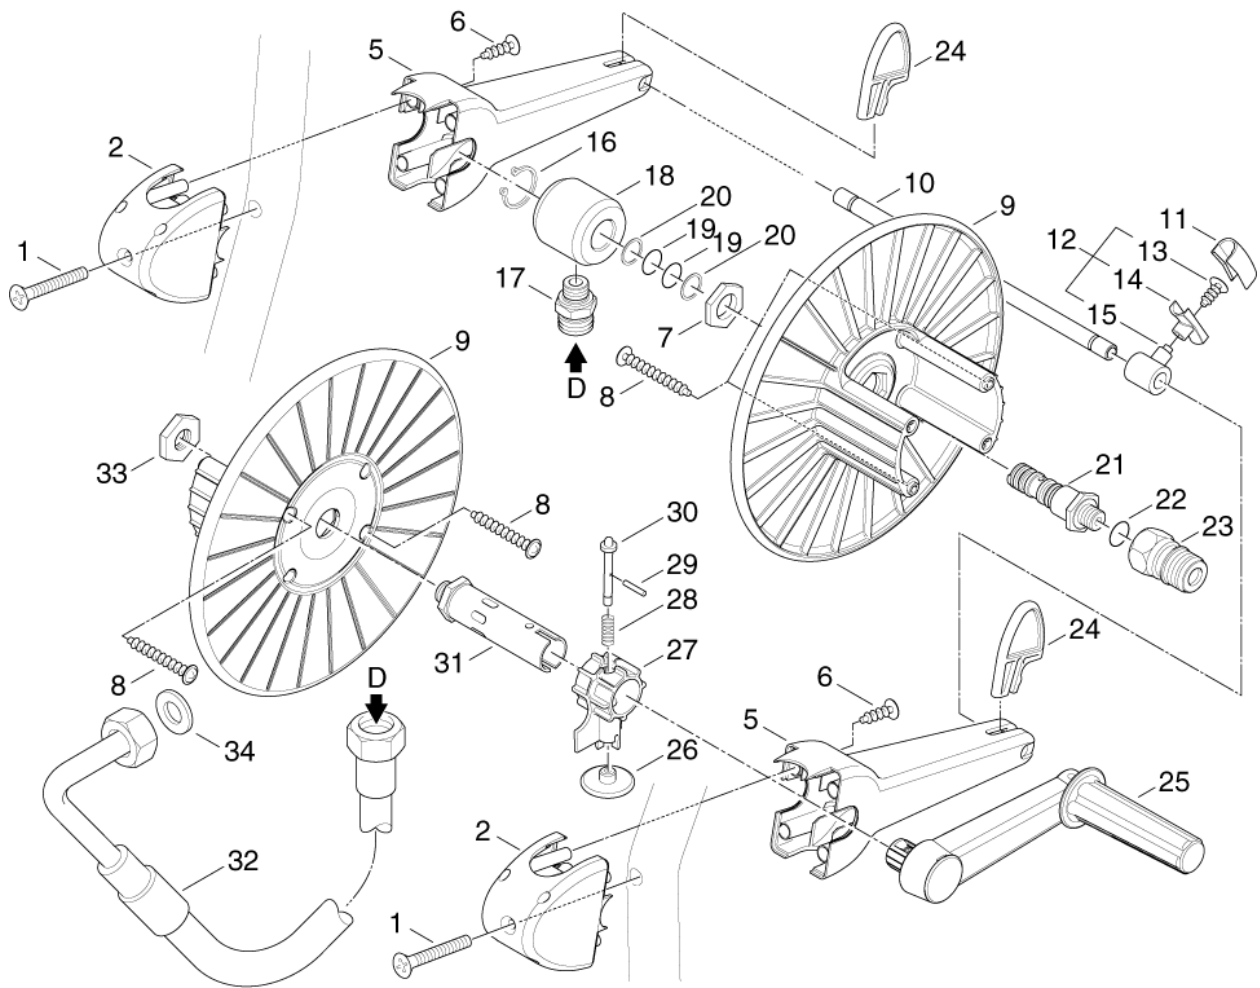

Pos.	Vare-nr	Antal	Beskrivelse	Notes
1	909100154	2	Skruer M6X65	[1]
2	301000809	2	Holder	
5	301000929	2	Holder	
6	1814641	4	Skruer	
7	62696	1	Møtrik	
8	909100153	4	Ejot-Skrue K60X40	
9	301000775	2	Slangerulle Halvdelen	
10	107140355	1	GUIDE PIPE D12X315	
11	301000674	1	Slangeføring Overdel	
12	301000780	1	Slangeføring Formonteret	
13	10028	1	Skruer	
14	301000676	1	Slangeføring Underdel	
15	301000672	1	HOSE GUIDE SLEEVE 33.2X2	
16	1802057	1	Circlip external 20x1.2 Spring steel, bl	
17	54590	1	Forskrining	
18	301000977	1	Lejebøsning	
19	19620	2	O-ring	
20	63792	2	Back-up ring	
21	301000976	1	"Banjo Bolg G3/8" "	
22	1801075	1	Tætningsskive 3/8"	
23	1600493	1	Ergo højtryksskobligning DN10 3/8" han	
24	301000927	2	Holder	
25	301000733	1	Drejehåndtag	
26	909100362	1	NOB M6	
27	301001010	1	Hus	
28	909100151	1	Trykfjeder	
29	16067	1	Stift	
30	301001009	1	Indexing Bolt 12X60	
31	301001007	1	Aksel Ø28X112	
32	301001092	1	Højtryksslange Ø8X1175	
33	909100145	1	"Møtrik 6Kt-G3/8" "	
34	65466	1	Packing Ring 8X15X1	

Part Notes:

[1] - STOCK COVERS GUARANTEE