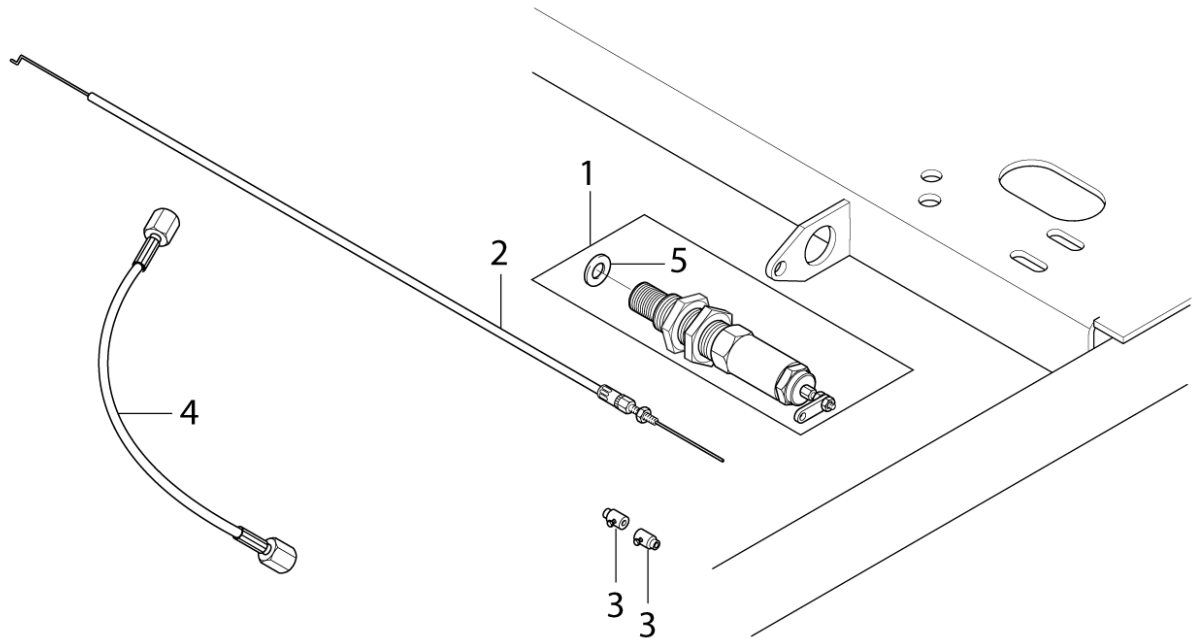

Pos.	Vare-nr	Antal	Beskrivelse	Notes
0-	106162705	1	AUTOMATIC THROTTLE CONTROL	[1]
1	101118034	1	Throttle Control And Copp Er Washer Kit	
2	103822152	1	Kabel	
3	101814765	2	NUT	
4	102406660	1	PRESSURE HOSE	
5	3000098	1	COPPER WASHER	

Part Notes:

[1] - NO DIRECT REPLACEMENT