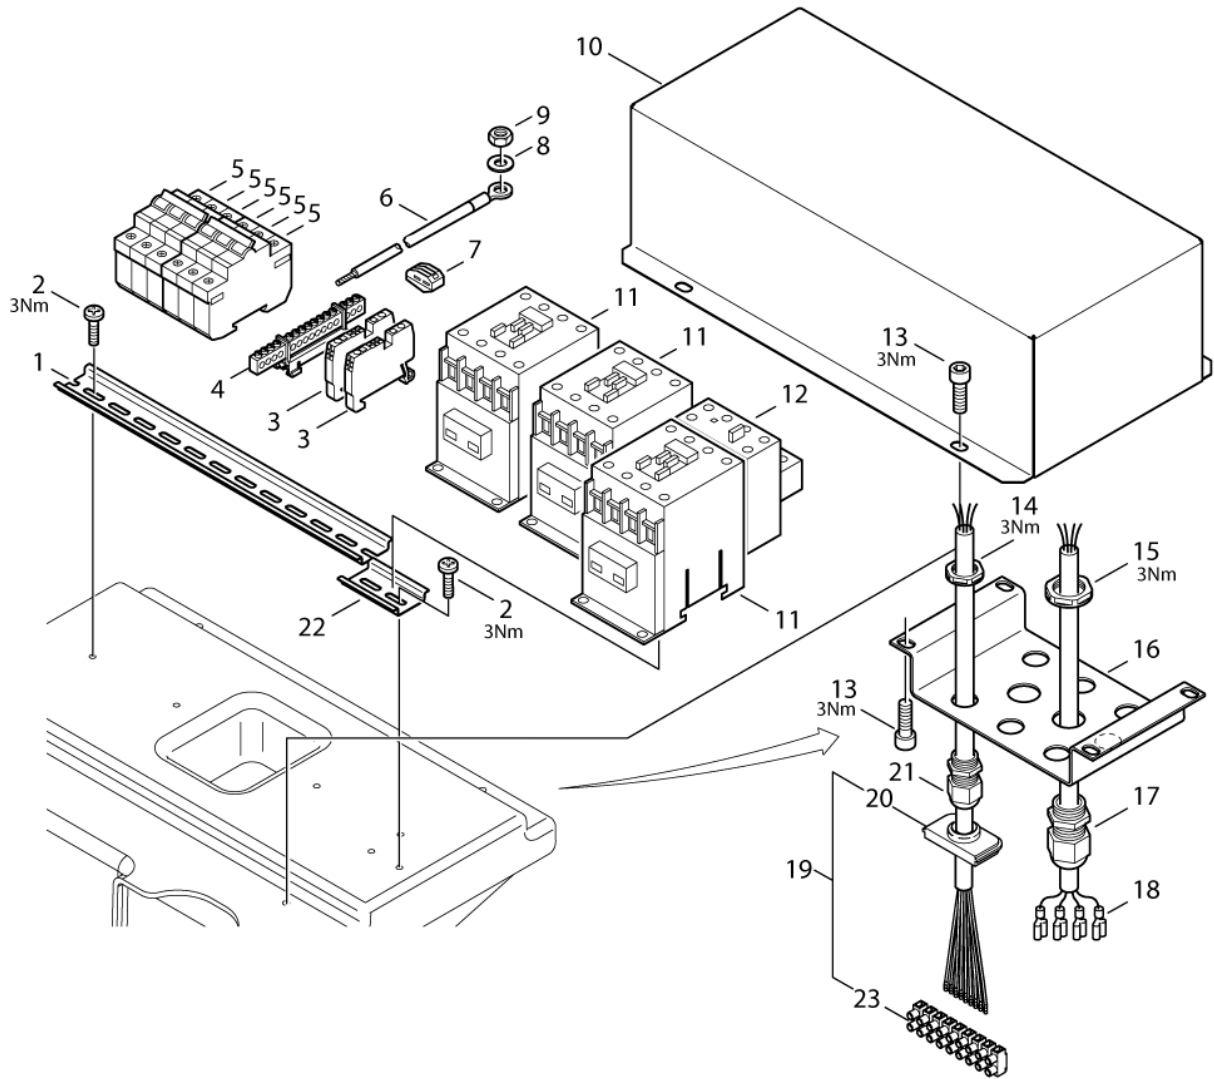

Pos.	Vare-nr	Antal	Beskrivelse	Notes
01	301002091	1	MOUNTING RAIL TS35 300MM	
02	1813781	5	SCREW M5X8	
03	301002162	2	WIRE TERMINAL 2X2.5MM	
04	301002180	1	BUS BAR PROTECTIVE WIRE 10QMM 12-FACH	
05	22274	3	OVER-CURRENT RELEASE 20A B1-POL	
06	301000237	1	WIRE H05V-K 2.5X600 YELLOW GREEN	
07	301001229	1	Rækkeklemme 3X4 Qmm	
08	1813773	1	SERRATED LOCK WASHER	[1]
09	2760	1	Møtrik	
10	301002085	1	COVER ELECTRICITY NEPTUNE E	
11	103822301	1	Contactora Cjx2-D12-B7 24V	
11	63907	2	Contactora 100-C23Kj10 24/50	[2]
12	103822329	1	Thermal Relay 23-32Amp	
12	103822324	1	THERMAL RELAY 5.5-8AMP	
12	103822326	1	OVERC.RELAY JR28-25-1316.9-13A	
12	103822325	1	THERMAL RELAY 7-10AMP	
12	103822328	1	Thermal Relay 17-25Amp	
12	103822323	1	THERMAL RELAY 4-6AMP	
13	3913	8	Skruer M6X12	
14	909100018	3	HEXAGON THIN NUT	
15	909100019	3	Møtrik	
16	301002088	1	HOLDER 177X100X32	
17	64902	3	SCREWED CABLE GLAND METRIC M20X1.5	
18	301002168	2	CABLE PVC 4G1.5X1150	
19	101117849	1	Kabel 9-Ledet, Motorkit	
20	17106	1	Indsats	
21	64901	3	SCREWED CABLE GLAND M16X1.5	
22	301002367	1	MOUNTING RAIL TS35 55MM	
23	101117839	1	Terminal Plug And Terminal L Pins	

Part Notes:

- [1] - CLOSED WHEN STOCK EMPTY
- [2] - 24kW