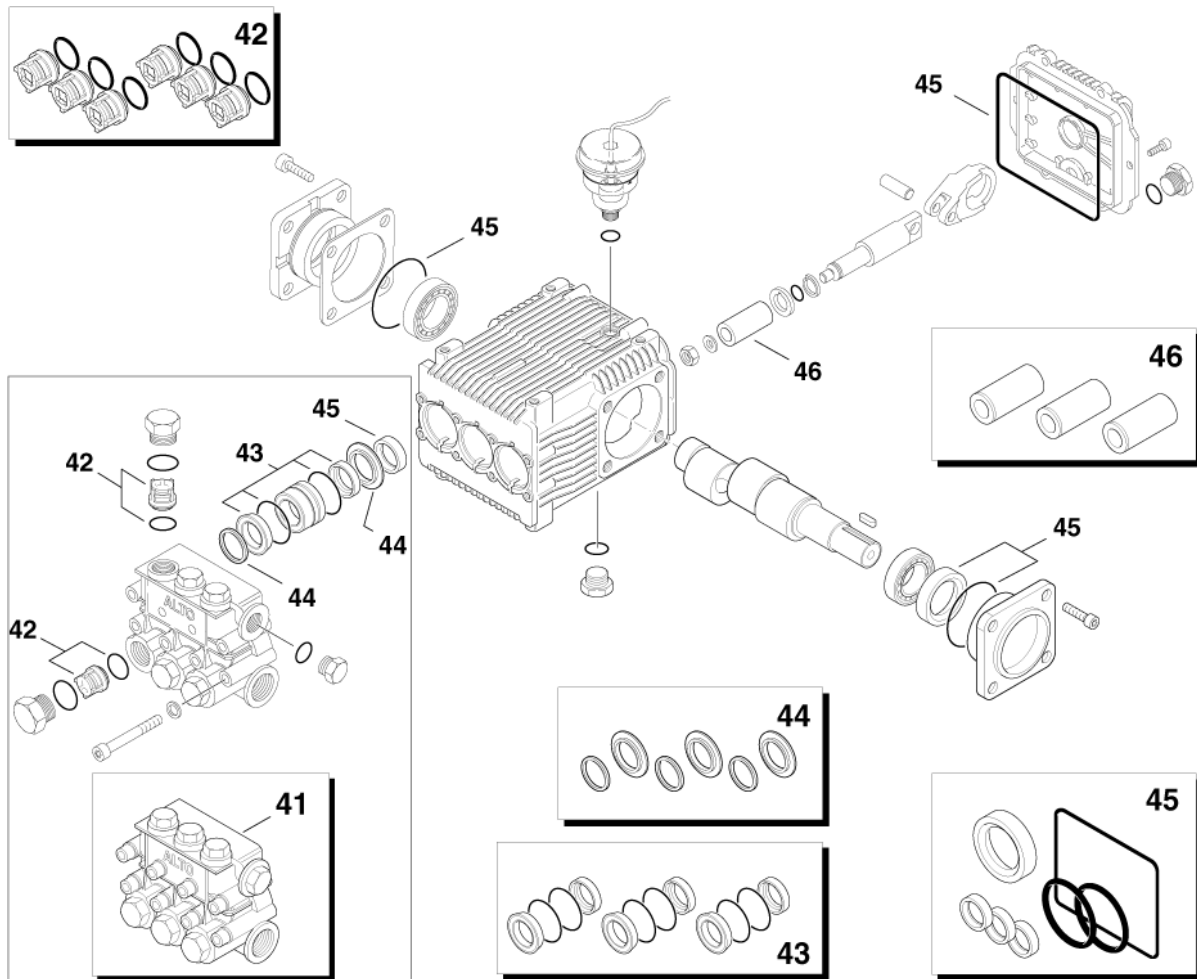

NeptuneE-109-R

Pos.	Vare-nr	Antal	Beskrivelse	Notes
41	301002140	1	VALVE BLOCK COMPL. Ø18MM	
42	301002373	1	KIT VALVE 6X N.HW	
43	301002376	1	KIT PISTON SEALING	
44	301002377	1	Kit Support Ring	
45	301002375	1	KIT OIL SEALING N.HW	
46	31000466	1	PISTON KIT Ø18