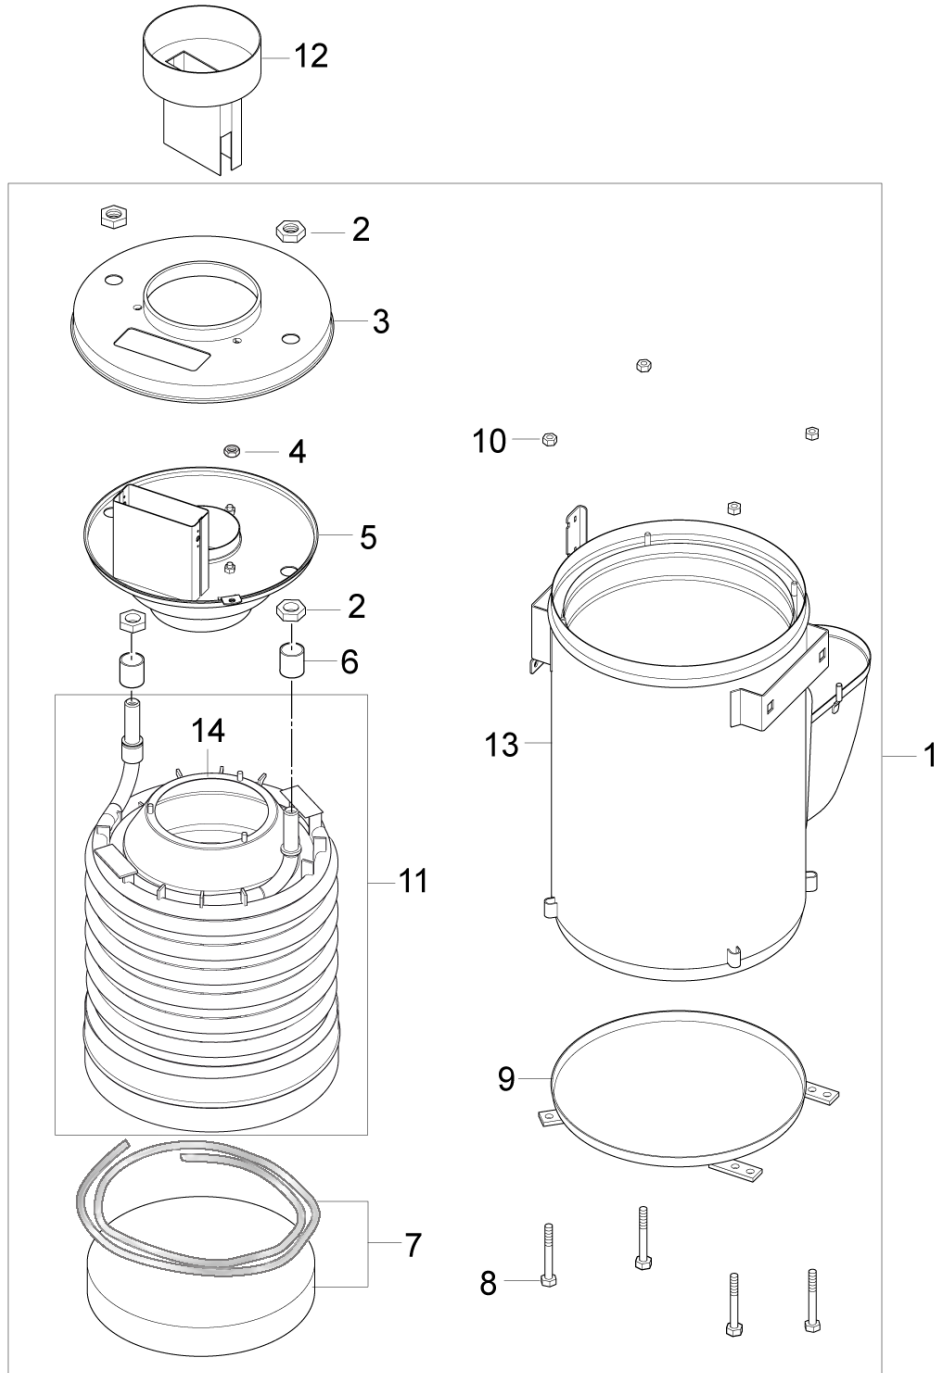

Part Notes:

[1] - STOCK COVERS GUARANTEE
200V 60HZ JP

[2] - USA, KR

Pos.	Vare-nr	Antal	Beskrivelse	Notes
01	101117740	1	Højtryksslange, 295 Mm	
02	101118094	1	COUPLING KIT 90D ISO 8434 M18X1.5 THREAD	
03	101117676	1	Steel Pipe Comp.	
04	4697	1	SCREW M6X16	
05	101117718	1	CLAMP FOR PIPE	
06	11619	1	Møtrik M6	
07	1601079	2	Ligeforskruning	
08	G120381	1	O-Ring 18X2 70 Gr Shore	
09	101117716	1	Magnet Housing Cpl.	
10	101117675	1	Flowswitch, Komplet	
11	101117719	1	Reed-Kontakt	
12	101117717	2	Screw Torx M3X6 Electro Plated Din 7985	
13	16998	3	O-Ring	
14	1801075	3	Tætningsskive 3/8"	
15	101117722	1	Sikkerhedsventil	[1]
15	101117950	1	SAFETY VALVE COMP. ADJUST 200+5/-5 BAR	[2]
16	2580	1	Hose Liner Ø 6 G3/8	
17	11654	1	Slangeklemme	
18	4973	1	HOSE Ø6X3	
19	101117715	1	Højtryksslange, 428 Mm	

Part Notes:

- [1] - 3 phase
[2] - 1 phase

Pos.	Vare-nr	Antal	Beskrivelse	Notes
1	101117754	1	Boiler N2	
1	101117783	1	NEPTUNE 2 Boiler W. Stain Less Steel Coi	[1]
2	7012	4	Møtrik	
3	101117768	1	BOILER COVER OUTER	
4	12263	4	HEXAGON NUT M6	
5	101117767	1	BOILER COVER INNER	
6	301000582	2	BUSHING Ø22X1.5X24	
7	101117684	1	Isolation Kit NEPTUNE 2	
8	3453	4	SCREW M8X60	
9	101117755	1	BOTTOM COVER BOILER	
10	2758	4	Møtrik M8	
11	107145351	1	STAINLESS COIL	[1]
11	101117790	1	Coil For N2 Boiler	
12	107145328	1	Skorstens-adapter Ø150 kit	[1]
13	101117916	1	Boiler Jacket	
14	31000527	1	SHIELDING CONE FOR BOILER N2	