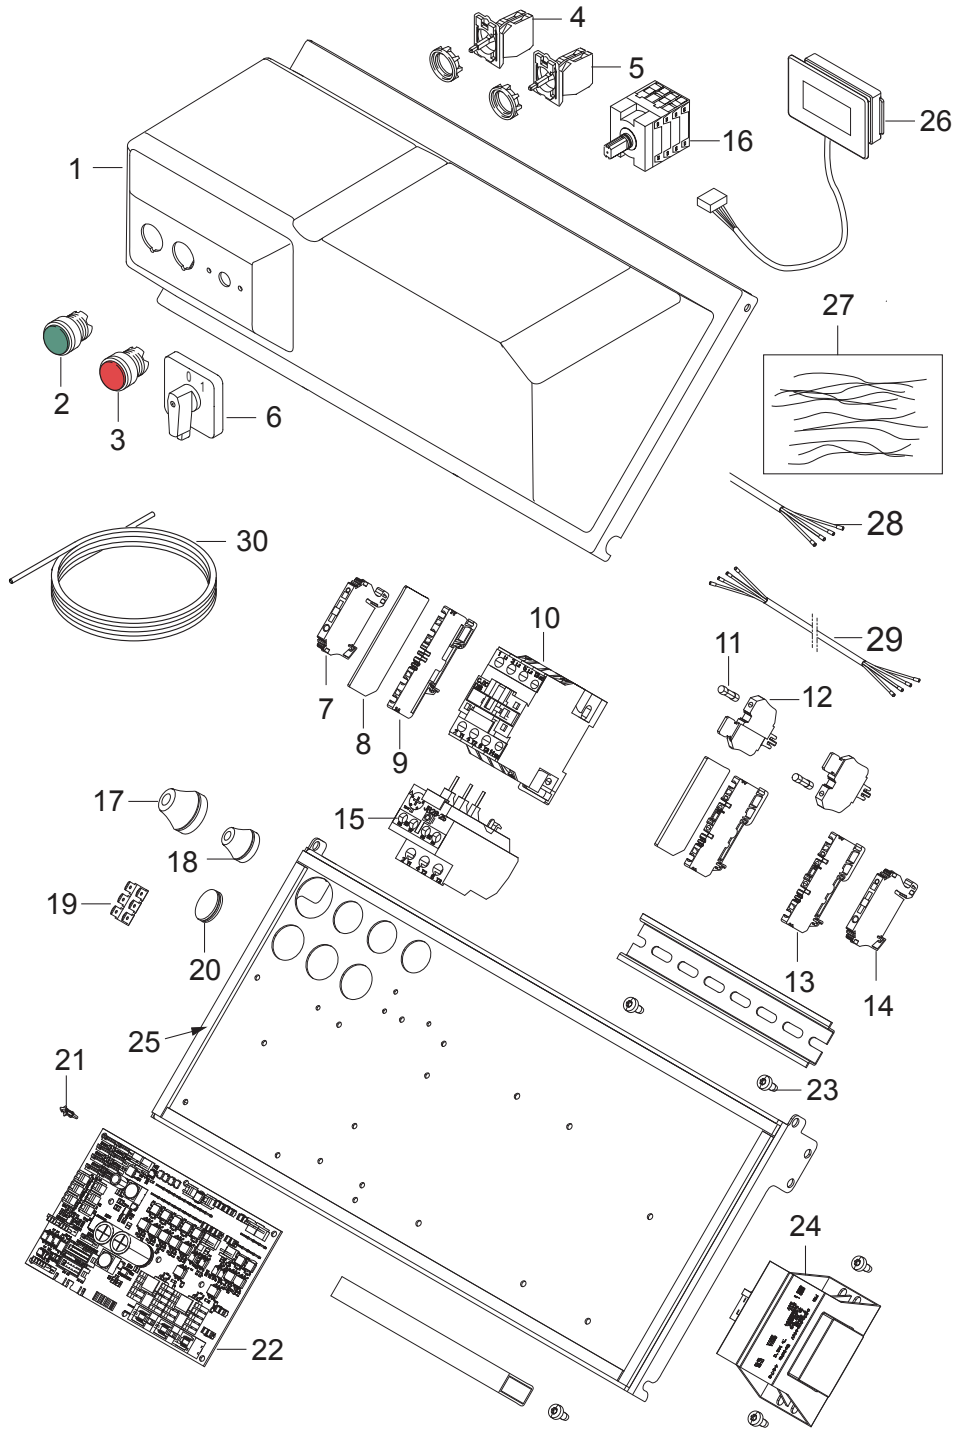

Pos.	Vare-nr	Antal	Beskrivelse	Notes
1	107307319	1	E-BOX COVER UNO/DUO	
2	103821823	1	Lampekontakt, Grøn	
3	103821824	1	Signal Light Attachment, Red	
4	103821825	1	Lampekontakt, Krop-Slutte	
5	103821826	1	Lampekontakt, Krop-Bryde	
6	103821849	1	Greb F. Omskifter Uno	
7	107307325	1	END PLATE PAP 2.5/4/4AN	
8	107307321	3	END PLATE PAP - PTR 2.5/4	
9	107307324	2	TERMINAL BLOCK PDU 2.5/4/4AN	
10	103822306	1	Contactora Cjx2-D18-B7 24V	[1]
10	103822313	1	Contactora 12-25A 50/60Hz 24V	[2]
10	103822317	1	Contactora Cjx2-D32-B7 24V	[3]
11	107307323	2	FUSE D5X20 0.63A T 250V	
12	107307322	2	FUSE PLUG - SIHA 3/G20 - PTR 2.5/4	
13	107318227	2	TEST TERMINAL PUSH-IN P-SER. PTR 2.5/4	
14	107318193	2	END BRACKET FOR DIN-RAIL	
15	103822327	2	Relæ 12-18 Amp	[4]
15	103822328	2	Thermal Relay 17-25Amp	[4]
15	103822329	2	Thermal Relay 23-32Amp	[4]
16	103821839	1	Switching Contact Uno	
17	3803798	1	Pakdåse Tet 14-20C	
18	3803780	3	Pakdåse Tet 10-14C	
19	107307326	1	EARTH CONNECTOR 6 PIN	
20	107307317	1	DIAPHRAGM GROMMENTS D30/D20.5	
21	107307320	8	MINIATURE DOUBLE LOCKING. 7MM/3.5MM	
22	101118236	1	PCBA NEO PLATFORM 13 SC UNO/DUO KIT	[5]
23	107141690	6	SCREW M5X12 DIN7985 TORX TAPTITE	
24	107307331	1	TRAF0 40VA PR 230-400-440.SEC1+2 24VAC	
25	107307330	1	DAFACELL 4X8MM ADHESIVE	
26	107307329	1	PCBA HOUR COUNTER DISPLAY	
27	101118167	1	VARIOUS WIRES KIT FOR E-BOX UNO 400/3/50	
27	101118168	1	VARIOUS WIRES KIT FOR E-BOX UNO L 400/3/	
27	101118169	1	VARIOUS WIRES KIT FOR E-BOX UNO 440/3/60	
27	101118170	1	VARIOUS WIRES KIT FOR E-BOX DUO 400/3/50	
27	101118171	1	VARIOUS WIRES KIT FOR E-BOX DUO 440/3/60	
28		1	Power cord H07RN-F 4G2.5	
28		1	Power cord H07RN-F 4G6	
28		1	Power cord H07RN-F 4G10	
29	101118172	1	MOTORCABLES KIT SC UNO/DUO NA5/NA6/C3	
29	101118179	1	MOTORCABLES KIT FOR SC UNO/DUO NA6+	[6]
30	31001016	1	REMOTE/JUNCTION BOX CABLE 25 M	

Part Notes:

- [1] - Uno 5M-200/1050, Uno 6P-170/1610, Uno 7P-180/1200, Duo 6P-170/3220, Duo 7P-180/2400
- [2] - Uno 6P-200/1900, Uno 6P-160/2500, Duo 6P-200/3800, Duo 6P-160/5000
- [3] - Option 230/3/50 conversion kit
- [4] - TSB-PPW-2015-009 SC UNO_DUO Thermal Relay Setting
  DE TSB-PPW-2015-009 SC UNO DUO Einstellung thermischer Motorschutzschalt...
- [5] - TSB-PPW-2016-001 Remote Control failure on SC UNO_DUO

  TSB-PPW-2017-007 SC UNO_SC DUO new circuit board 101118236
  DE TSB-PPW-2017-007 SC UNO SC DUO neue Platine 101118236
- [6] - Only for NA6 +