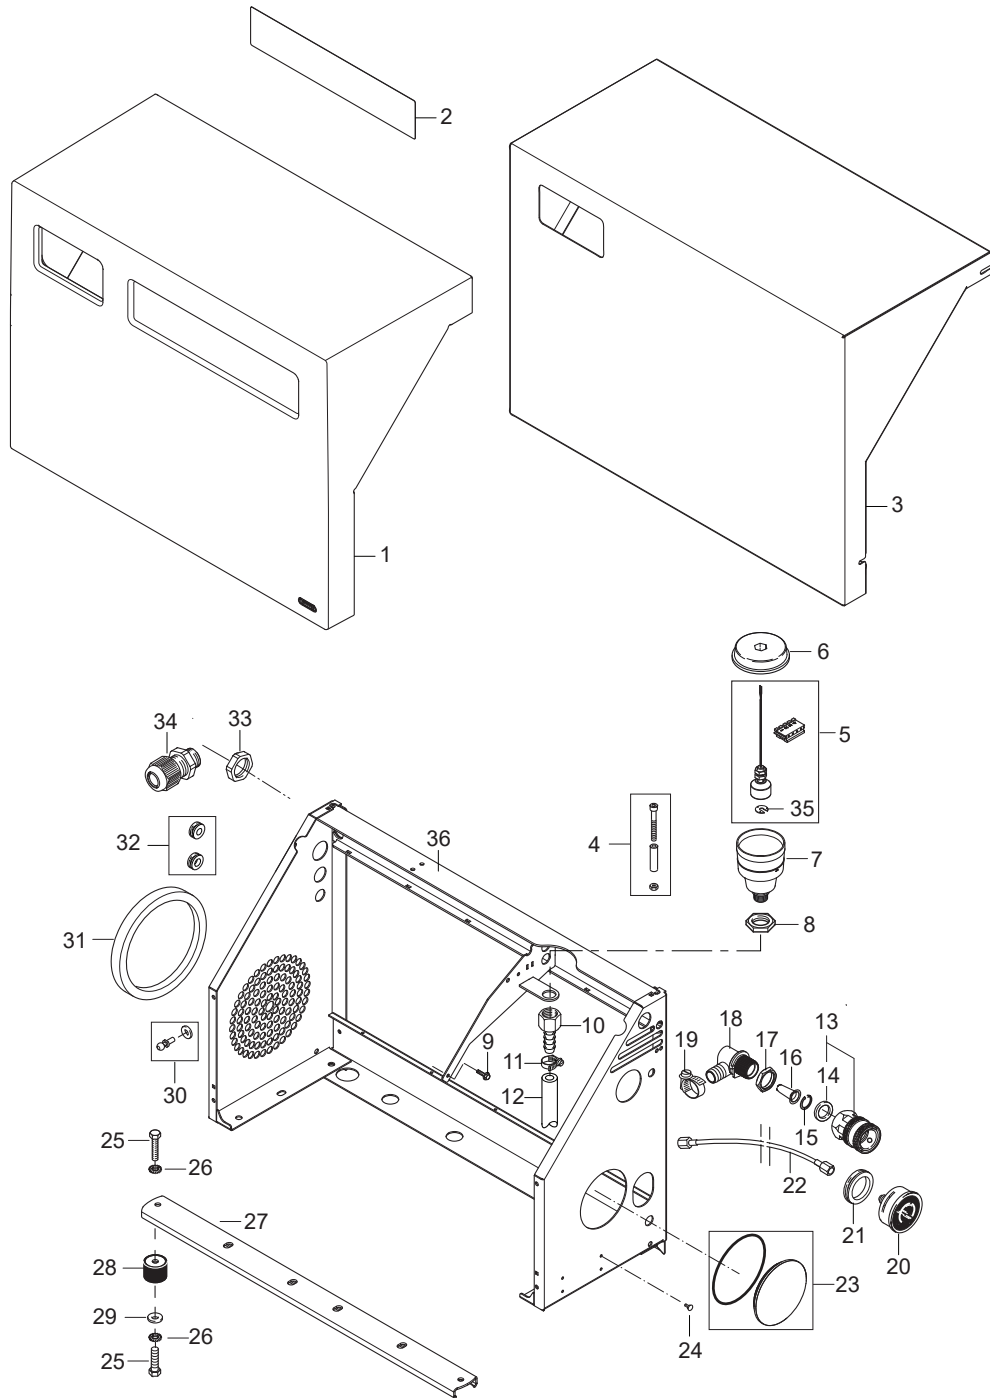

PARTS LIST

2017.05.29

TABLE OF CONTENTS

Overview_UNO.....	1
Electric box_UNO.....	3
Motor.....	5
UPPER Cylinder block.....	7
Water break tank.....	9
UPPER Connection plate.....	11
Control safety block.....	13
Control safety block 2.....	15
Default accessories.....	17
2x detergent.....	19
Coin box.....	21
Low water cutoff.....	23
Water inlet security.....	25
Accessory Storage Kit.....	27
Pressure relief.....	29