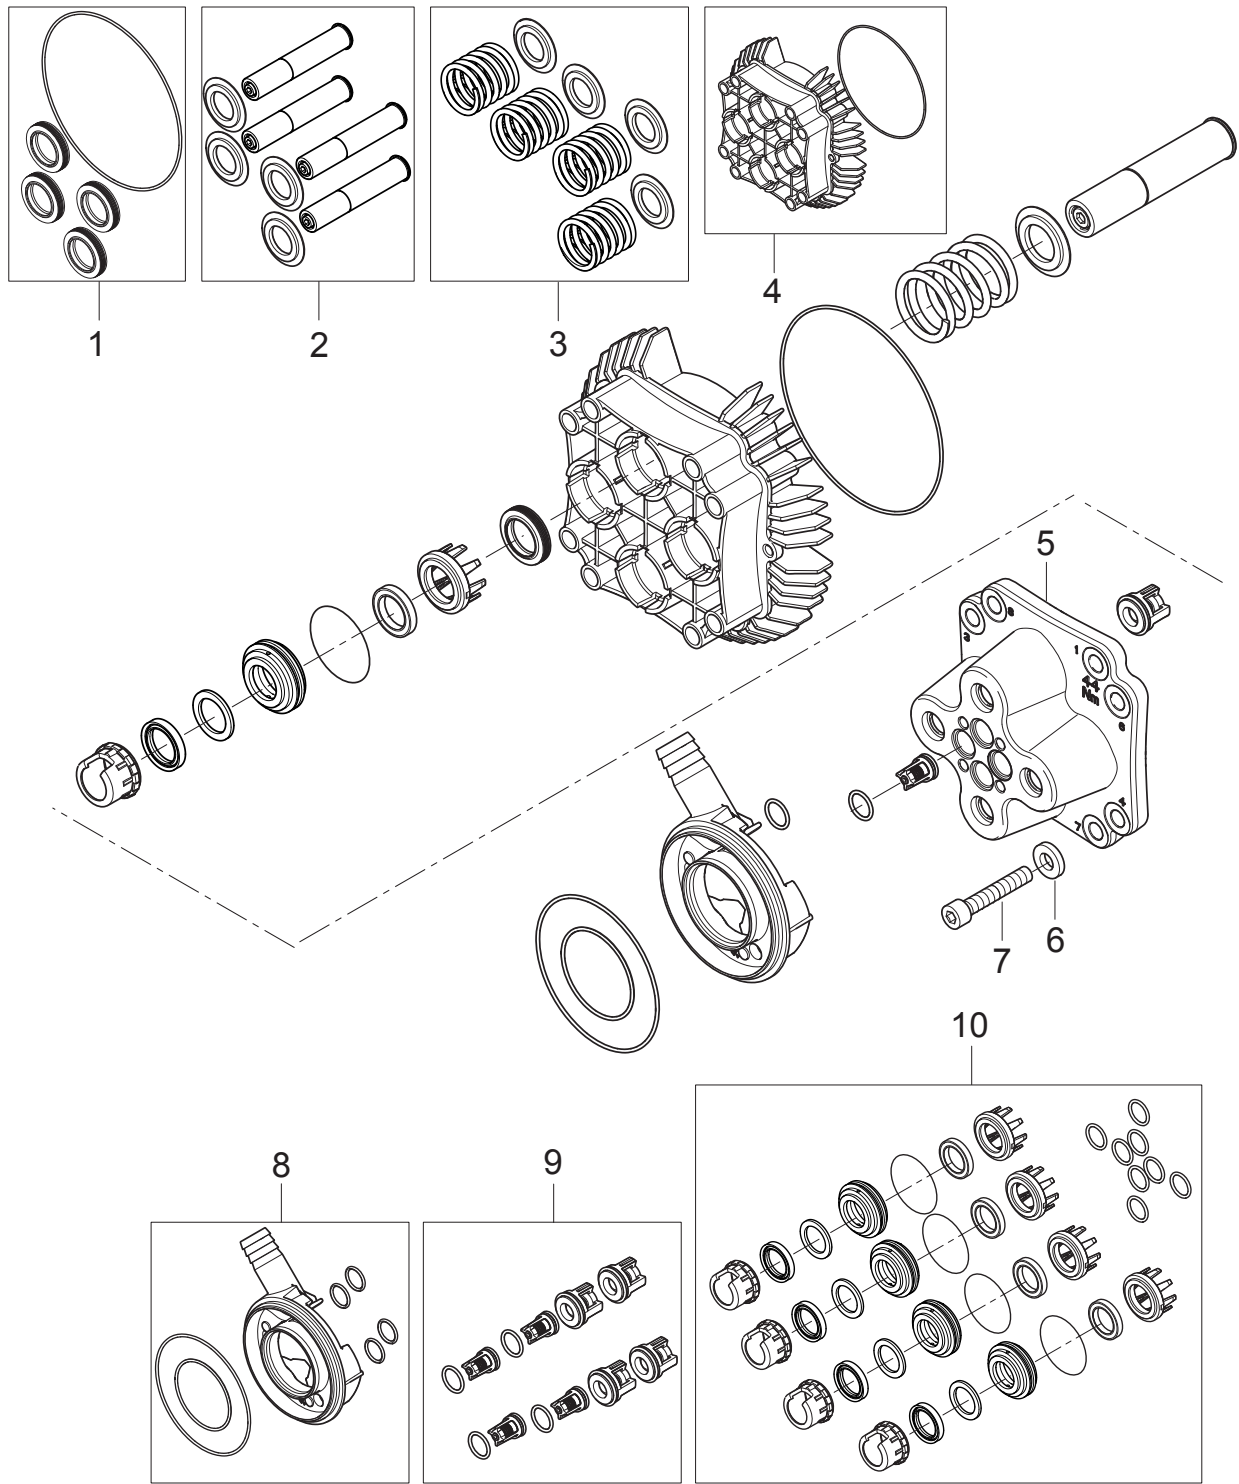

Pos.	Vare-nr	Antal	Beskrivelse	Notes
1	101118057	1	SEAL KIT FOR CYLINDER BLOCK NA6	
2	101118066	1	PISTON KIT NA6	[1]
2	101118065	1	PISTON KIT W/MARKING NA6 6-79 / 6-61FFA	
3	101118059	1	RETURN SPRING - KIT NA6	
4	101118060	1	CYLINDER BLOCK - KIT NA6	
5	106408197	1	PUMP HEAD D24 NA6	
6	2767	1	Pakning 10,5X2	
7	1813393	1	Skrue M10X100	
8	101118063	1	INLET MANIFOLD KIT - NA6	
9	101118062	1	OUTLET/INLET VALVE KIT - NA6	
10	101118155	1	WATER SEAL KIT - NA6	

Part Notes:

[1] - 170-1610, 170-3220