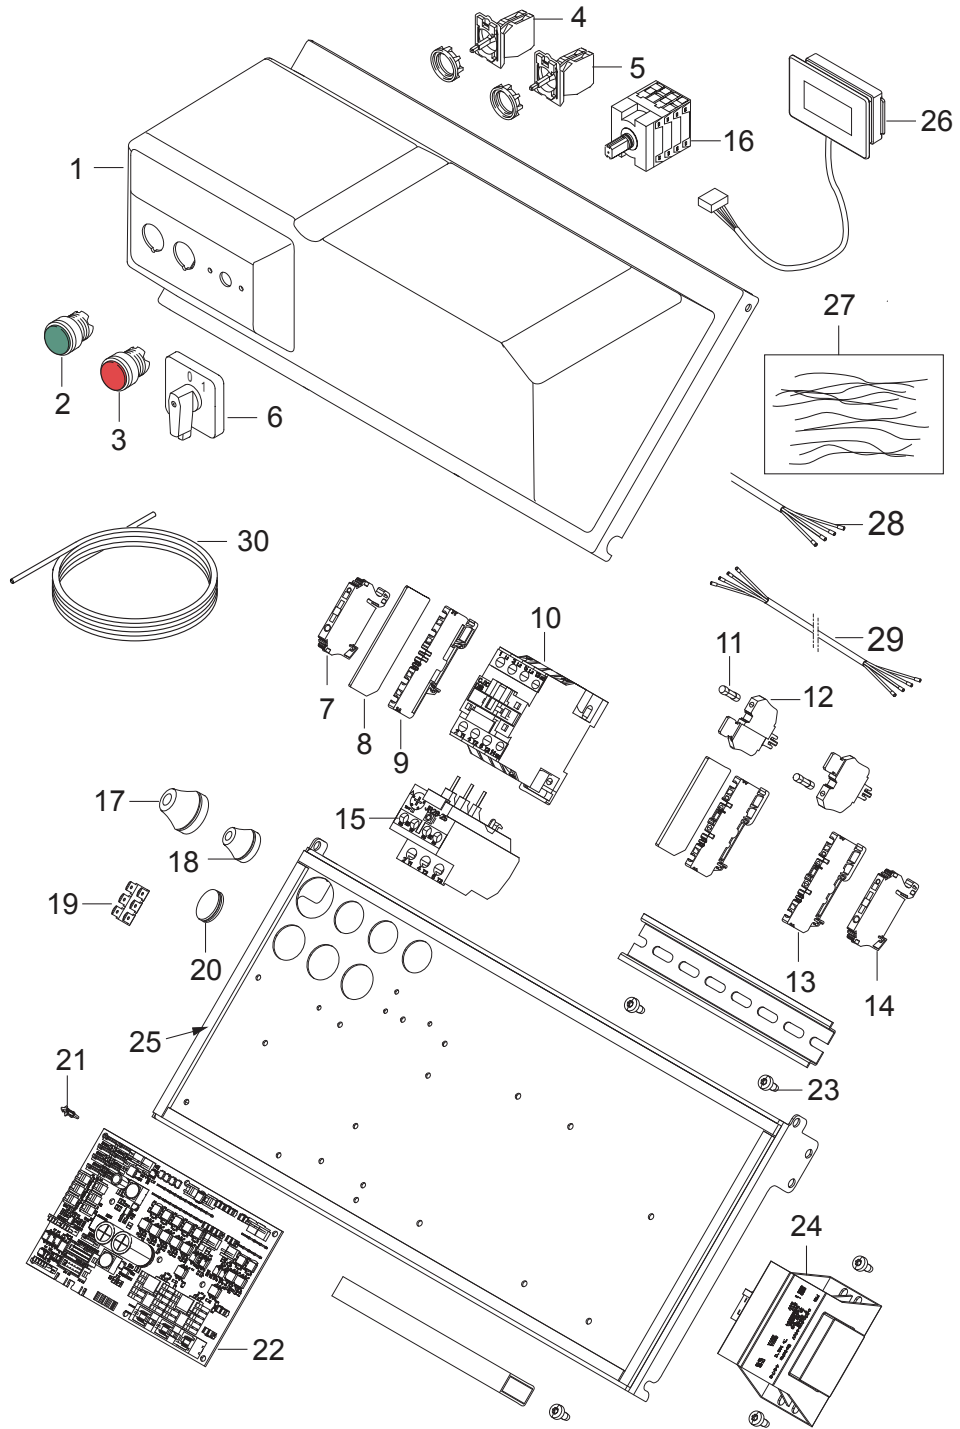

Pos.	Vare-nr	Antal	Beskrivelse	Notes
1	107307319	1	E-BOX COVER UNO/DUO	
2	103821823	1	Lampekontakt, Grøn	
3	103821824	1	Signal Light Attachment, Red	
4	103821825	1	Lampekontakt, Krop-Slutte	
5	103821826	1	Lampekontakt, Krop-Bryde	
6	103821849	1	Greb F. Omskifter Uno	
7	107307325	1	END PLATE PAP 2.5/4/4AN	
8	107307321	3	END PLATE PAP - PTR 2.5/4	
9	107307324	2	TERMINAL BLOCK PDU 2.5/4/4AN	
10	103822306	1	Contactora Cjx2-D18-B7 24V	[1]
10	103822313	1	Contactora 12-25A 50/60Hz 24V	[2]
10	103822317	1	Contactora Cjx2-D32-B7 24V	[3]
11	107307323	2	FUSE D5X20 0.63A T 250V	
12	107307322	2	FUSE PLUG - SIHA 3/G20 - PTR 2.5/4	
13	107318227	2	TEST TERMINAL PUSH-IN P-SER. PTR 2.5/4	
14	107318193	2	END BRACKET FOR DIN-RAIL	
15	103822327	2	Relæ 12-18 Amp	[4]
15	103822328	2	Thermal Relay 17-25Amp	[4]
15	103822329	2	Thermal Relay 23-32Amp	[4]
16	103821839	1	Switching Contact Uno	
17	3803798	1	Pakdåse Tet 14-20C	
18	3803780	3	Pakdåse Tet 10-14C	
19	107307326	1	EARTH CONNECTOR 6 PIN	
20	107307317	1	DIAPHRAGM GROMMENTS D30/D20.5	
21	107307320	8	MINIATURE DOUBLE LOCKING. 7MM/3.5MM	
22	101118236	1	PCBA NEO PLATFORM 13 SC UNO/DUO KIT	[5]
23	107141690	6	SCREW M5X12 DIN7985 TORX TAPTITE	
24	107307331	1	TRAF0 40VA PR 230-400-440.SEC1+2 24VAC	
25	107307330	1	DAFACELL 4X8MM ADHESIVE	
26	107307329	1	PCBA HOUR COUNTER DISPLAY	
27	101118167	1	VARIOUS WIRES KIT FOR E-BOX UNO 400/3/50	
27	101118168	1	VARIOUS WIRES KIT FOR E-BOX UNO L 400/3/	
27	101118169	1	VARIOUS WIRES KIT FOR E-BOX UNO 440/3/60	
27	101118170	1	VARIOUS WIRES KIT FOR E-BOX DUO 400/3/50	
27	101118171	1	VARIOUS WIRES KIT FOR E-BOX DUO 440/3/60	
28		1	Power cord H07RN-F 4G2.5	
28		1	Power cord H07RN-F 4G6	
28		1	Power cord H07RN-F 4G10	
29	101118172	1	MOTORCABLES KIT SC UNO/DUO NA5/NA6/C3	
29	101118179	1	MOTORCABLES KIT FOR SC UNO/DUO NA6+	[6]
30	31001016	1	REMOTE/JUNCTION BOX CABLE 25 M	

Part Notes:

- [1] - Uno 5M-200/1050, Uno 6P-170/1610, Uno 7P-180/1200, Duo 6P-170/3220, Duo 7P-180/2400
- [2] - Uno 6P-200/1900, Uno 6P-160/2500, Duo 6P-200/3800, Duo 6P-160/5000
- [3] - Option 230/3/50 conversion kit
- [4] - TSB-PPW-2015-009 SC UNO_DUO Thermal Relay Setting
  DE TSB-PPW-2015-009 SC UNO DUO Einstellung thermischer Motorschutzschalt...
- [5] - TSB-PPW-2016-001 Remote Control failure on SC UNO_DUO

  TSB-PPW-2017-007 SC UNO_SC DUO new circuit board 101118236
  DE TSB-PPW-2017-007 SC UNO SC DUO neue Platine 101118236
- [6] - Only for NA6 +