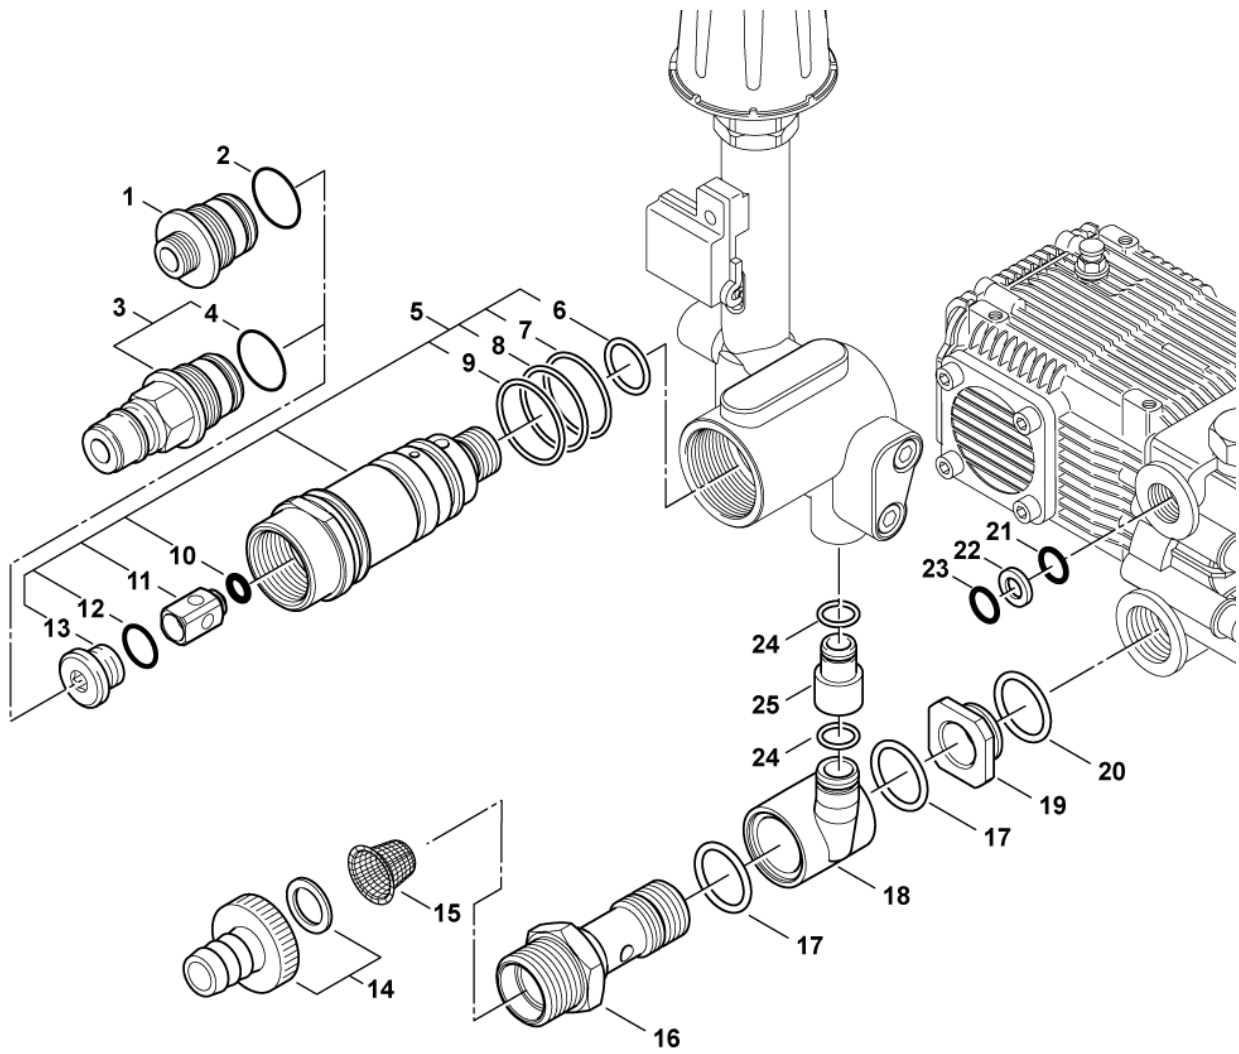

Pos.	Vare-nr	Antal	Beskrivelse	Notes
1	64224	1	"Hd-Ausgang M27X1,5/G3/8"" "	
2	32091	1	O-Ring	
3	64236	1	Overgang, Triton	[1]
3	65797	1	Banjobolt	[2]
4	32091	1	O-Ring	
5	301002667	1	Banjo Bolt	
6	16443	1	O-ring	
7	64307	1	O-Ring 23,47X2,62	
8	64306	1	O-Ring 257X2,62	
9	64305	1	O-Ring 28,24X2,62	
10	9858	1	O-Ring	
11	6187135	1	Stempel	
12	16998	1	O-Ring	
13	64309	1	Banjo Bolt M16X1	
14	6577	1	Universal kobling, indiv. gevind, 1"	
15	101117926	1	Filter	
16	62698	1	Banjo Bolt	
17	24347	2	O-ring	[3]
18	301000778	1	Returløb Ø30,9 x 34	
19	301001753	1	Reduction	
20	107318254	1	O-RING 24X2.0 NBR70	
21	32091	1	O-Ring	
22	301001750	1	Adapter	
23	16443	1	O-ring	
24	13739	2	O-ring	
25	301001749	1	Adapter İ20X14,8X30	

Part Notes:

1. [1] - 8-75, 8-82, 8-111, 8-125
   [2] - 8-111ST, 8-125ST
   [3] - PLEASE CONTACT CARWASH DIRECTLY