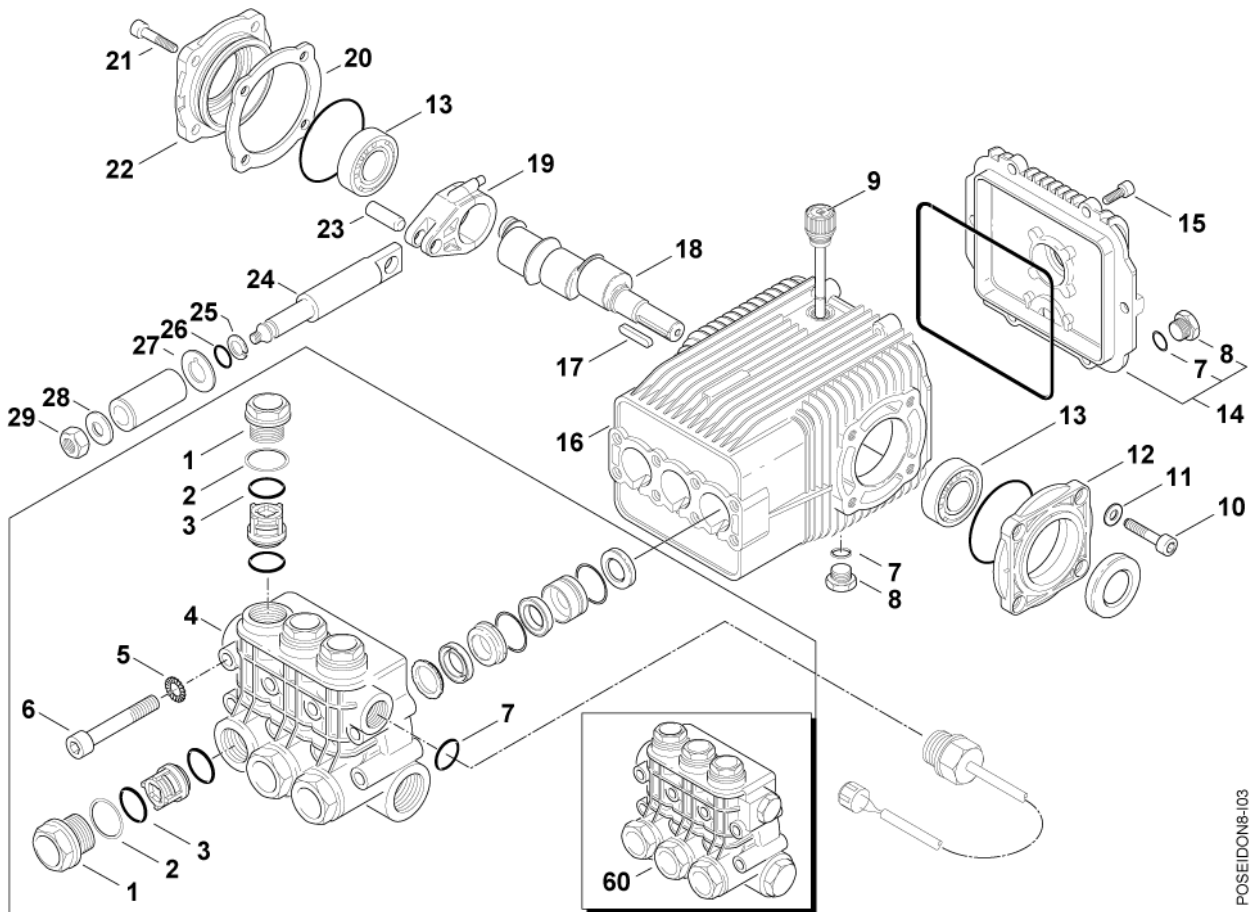

## Part Notes:

- [1] - 8-75, 8-82, 8-111, 8-125  
 [2] - 8-111ST, 8-125ST  
 [3] - PLEASE CONTACT CARWASH DIRECTLY

POSEIDON8-103

Pos.	Vare-nr	Antal	Beskrivelse	Notes
0-		1	Pump oil SAE 15W 40, 2,15 l	[1]
1	301002025	6	Prop M28X1,5/Sw27X33	
2	301002043	6	Støttering Ø25,5 X 22	
3	3000825	12	O-ring 20,24 x 2,62 Nitril	
4	301002027	1	Ventilblok	[2]
4	106404435	1	CYLINDER HEAD KIT Ø20 PISTON	[3]
4	301002813	1	CYLINDER HEAD N8-PUMP	[4]
5	909100367	8	Safety Washer Ø 10	
6	13860	8	CYLINDER SCREW M10X80 ISO4762 ST 8.8/ZN	
7	56554	3	O-ring	
8	301001135	2	Prop	
9	301001460	1	Oliepind G3/8"	
10	3928	4	SCREW M8X30	
11	2798	4	LOCK WASHER 8	
12	301002031	1	BEARING LID 80X80X Ø 94X8	
13	64361	2	ROLLER BEARING 32206	
14	301002036	1	COVER	
15	4697	6	SCREW M6X16	
16	301002037	1	HOUSING	
17	40312	1	KEY 8X7X40 DIN 6885A	
18	301002038	1	CRANKSHAFT	[5]
18	107140330	1	CRANKSHAFT	[6]
18	301002821	1	CRANKSHAFT N8-PUMP 36.15	[4]
19	301002047	3	Forbindelsesled	
20	301002032	1	ADJUSTING WASHER 80X80XØ	
20	301002034	1	ADJUSTING WASHER 80X80XØ	
20	301002033	1	ADJUSTING WASHER 80X80XØ	
20	301002035	1	ADJUSTING WASHER 80X80XØ	
21	2788	4	CYLINDER SCREW M8X16 ISO 4762 ST 8.8/ZN	
22	301002030	1	Bearing Lid 80X80X Ø 94 X8	
23	301002044	3	BOLT	
24	301002046	3	PISTON ROD	
25	301002048	3	Supporting Ring Ø 13X1 0X1	
26	6480286	3	O-Ring	
27	301002045	3	Distance Spacer	[7]
27	301002820	3	Afstandsstykke, N8-Pump	[4]
28	301002042	3	Washer Ø 18,5X Ø 8X1	
29	909100376	3	Hexagon Nut M8X5/Sw17	
60	301002822	1	CYLINDER HEAD D28MM PISTO	[4]
60	106404438	1	VALVE BLOCK KIT Ø20	[3]
60	301002029	1	Valve Block Compl. Ø22Mm Piston	[2]
99	106404434	1	Pumpe Xw21.20	[6]
99	106404433	1	Pumpe Xw26.15	[8]
99	301002537	1	Pump N8 36.15	[4]
99	107140939	1	PUMP N8 30.20 N 30 L/MIN	[2]