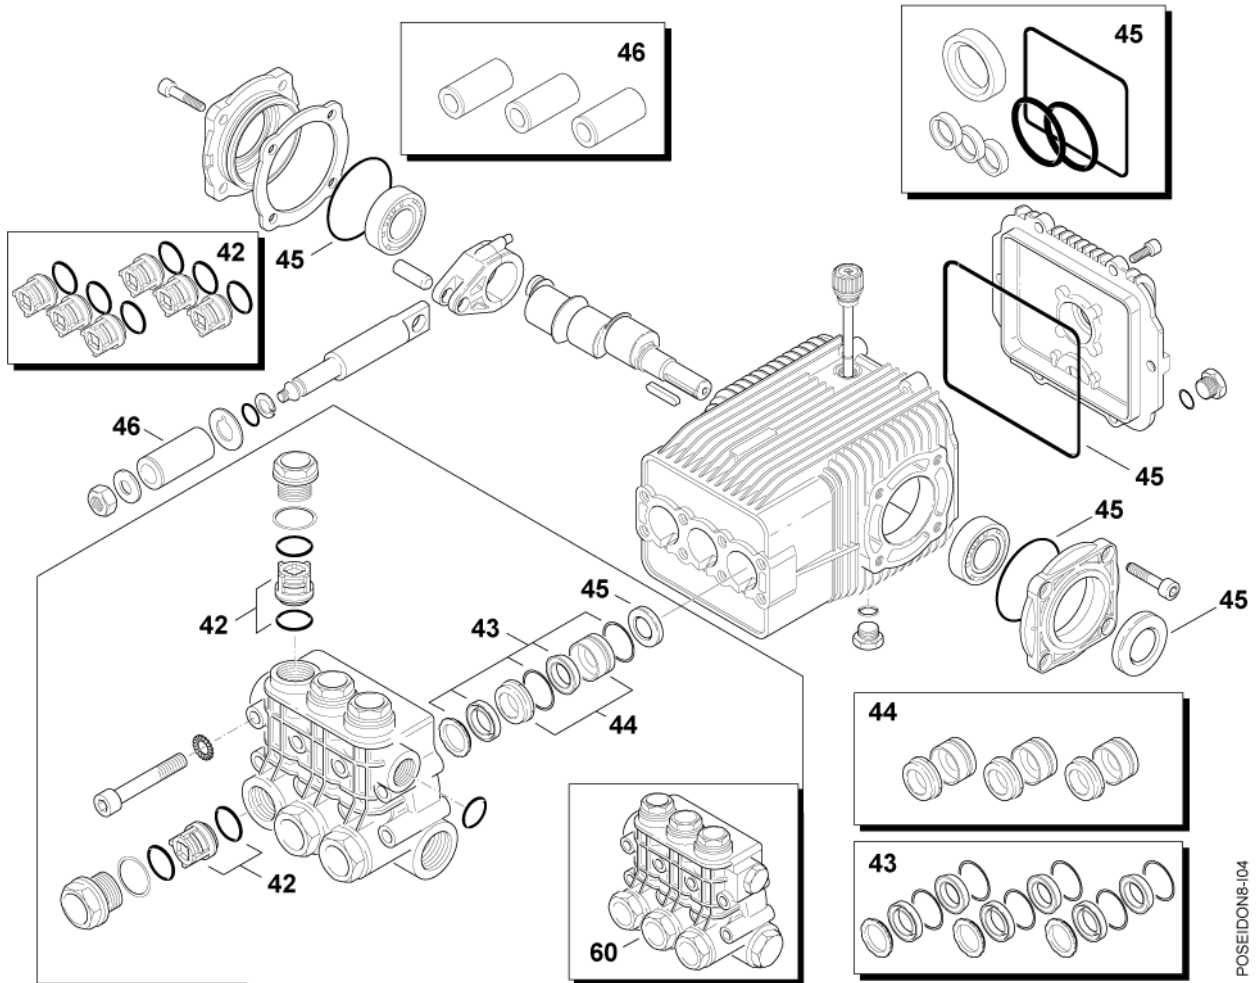

POSEIDON8-I04

Pos.	Vare-nr	Antal	Beskrivelse	Notes
42	301002039	1	Ventilsæt	
43	31000819	1	SEALING KIT FOR PISTON Ø28 FROM 03/12	[1]
43	301002811	1	Stempel Ø28 Sealing Kit	[2]
43	301002053	1	Kit Piston Sealing Ø22	[3]
43	301002052	1	Pakningsæt	[4]
44	31001019	1	PISTON GUIDE KIT Ø28 FROM 03/12	
44	301002054	1	Stempelring	[4]
44	301002812	1	Support Ring Ø28 (X3)	[5]
44	301002055	1	Kit Support Ring Ø22	[3]
45	301002051	1	Rep.Sæt Oletætning	
46	301002049	1	Kit Piston D20	[4]
46	301002050	1	Rep.Sæt Stempler	[3]
46	301002810	1	Piston Kit Ø28 (X3)	[5]
60	301002822	1	CYLINDER HEAD D28MM PISTO	[5]
60	301002029	1	Valve Block Compl. Ø22Mm Piston	[3]
60	106404438	1	VALVE BLOCK KIT Ø20	[4]

Part Notes:

[1] - 8-125, 8-125ST

produced from week 03/2012

TSB-PPW-2014-005 Piston kit Poseidon 8-125

[2] - 8-125, 8-125ST

produced up to week 03/2012.

TSB-PPW-2014-005 Piston kit Poseidon 8-125

[3] - 8-111, 8-111ST

[4] - 8-75, 8-82

[5] - 8-125, 8-125ST