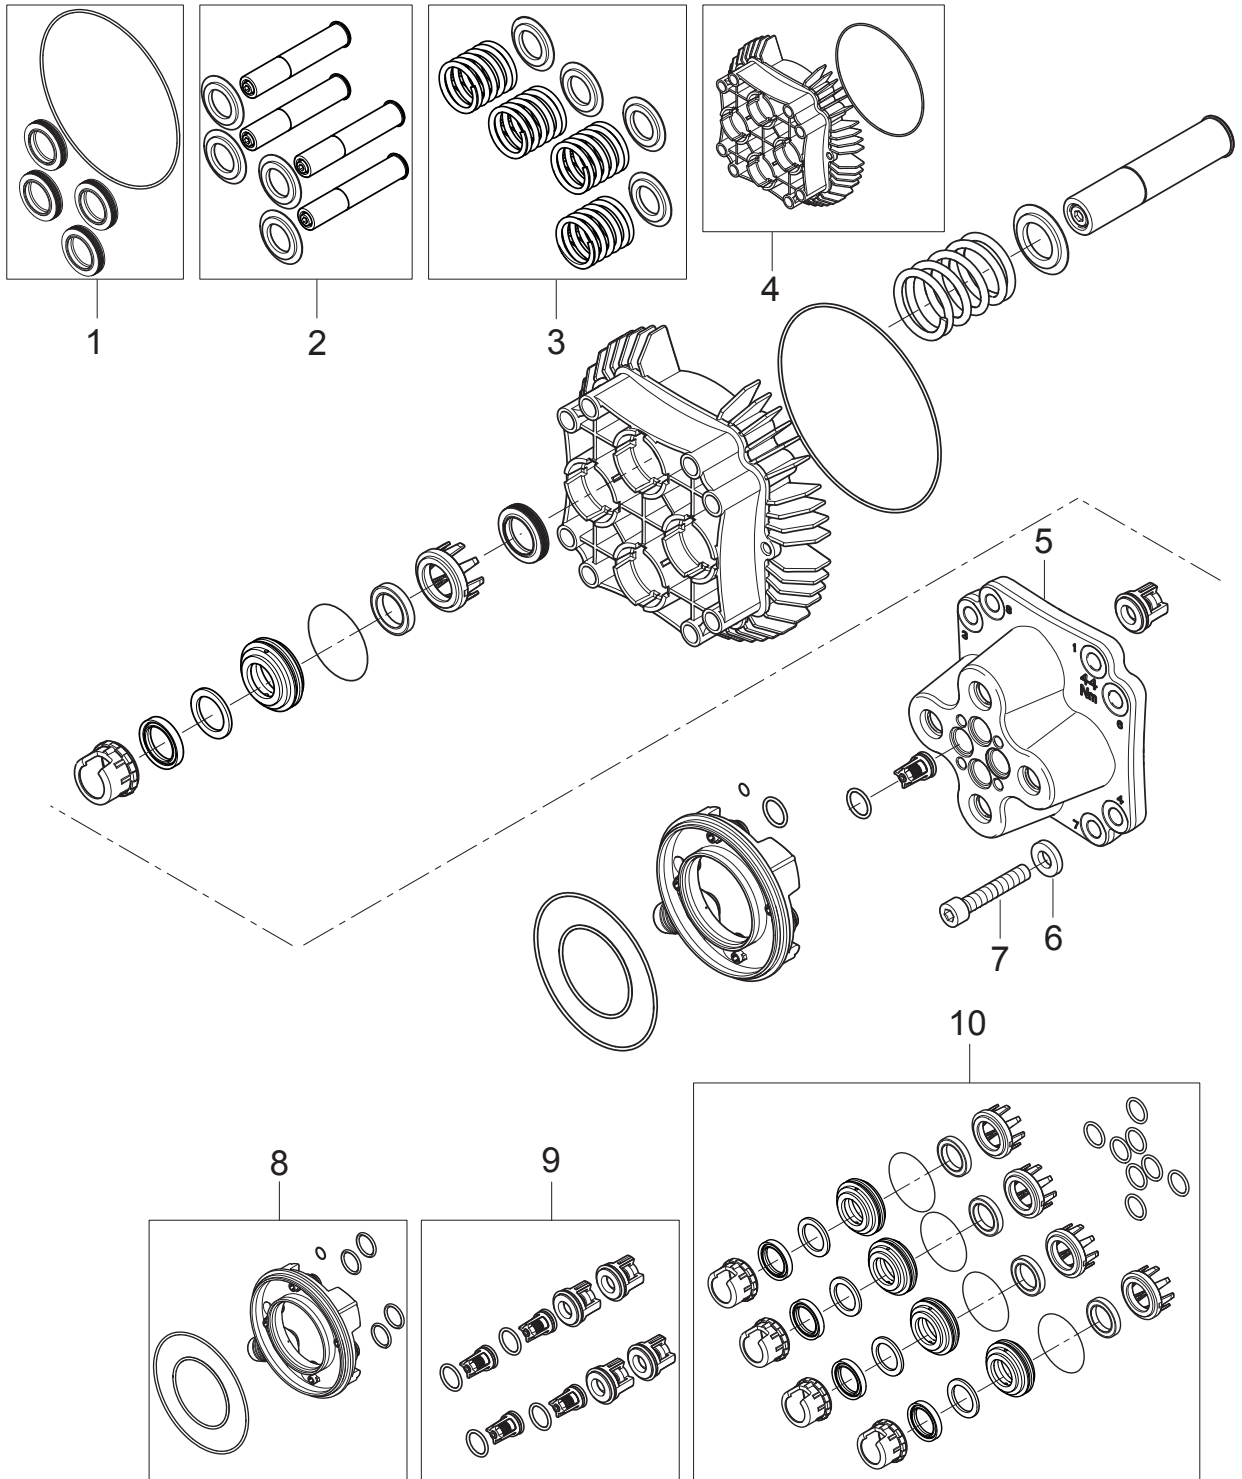

Pos.	Vare-nr	Antal	Beskrivelse	Notes
1	101118057	1	SEAL KIT FOR CYLINDER BLOCK NA6	
2	101118066	1	PISTON KIT NA6	[1]
2	101118065	1	PISTON KIT W/MARKING NA6 6-79 / 6-61FFA	[2]
3	101118059	1	RETURN SPRING - KIT NA6	
4	101118060	1	CYLINDER BLOCK - KIT NA6	
5	106408197	1	PUMP HEAD D24 NA6	
6	2767	1	Pakning 10,5X2	
7	1813393	1	Skrue M10X100	
8	101118063	1	INLET MANIFOLD KIT - NA6	
9	101118062	1	OUTLET/INLET VALVE KIT - NA6	
10	101118061	1	WATER SEAL KIT - NA6	[3]
10	101118155	1	WATER SEAL KIT - NA6	[4]

Part Notes:

1. [1] - 6-52, 6-64, 6-65, 6-73
2. [2] - 6-61, 6-79
3. [3] - Up to Serial no.:3520140500559
   TSB-PPW-2014-007 NA 6 Pump- Water leak
4. [4] - From Serial no.:3520140500559
   Production date: 2014.01.31.
   TSB-PPW-2014-007 NA 6 Pump- Water leak