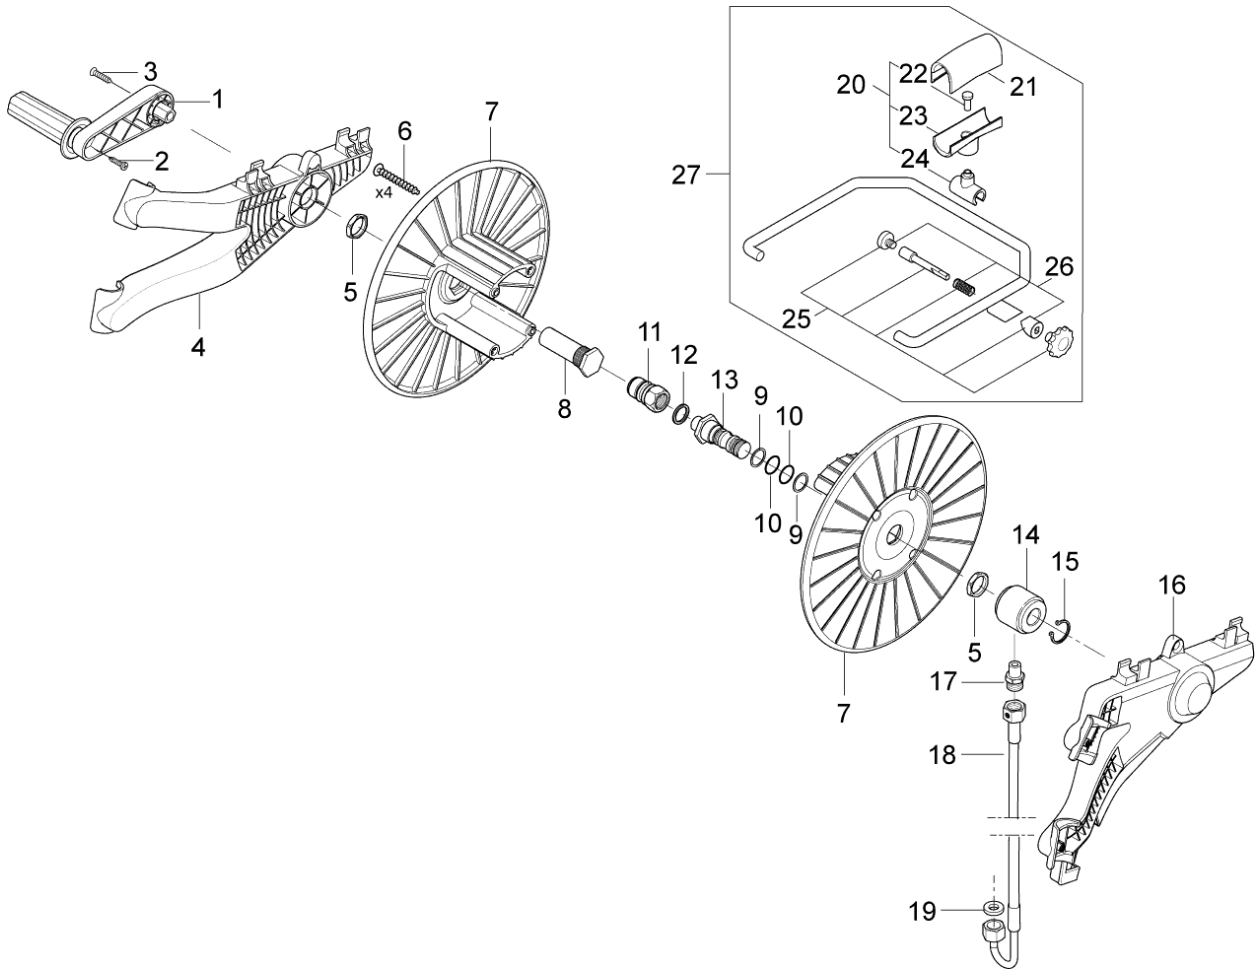

Part Notes:

- [1] - See Electric box
 [2] - See Hose reel

- [3] - Food
- [4] - The new wheel and wheel cap is added from
Variant Ser. Nr. order nr.machine nr.
Nilfisk 3520151900645 - 1712947 - 107146806
Unitor 3520151901159 - 1711044 - 107146807
- [5] - PRUNED

Pos.	Vare-nr	Antal	Beskrivelse	Notes
42	31000508	1	O-RING NBR	

Part Notes:

- [1] - 230/1/50 UK, 220-240/1/60 US
- [2] - Food
- [3] - 2-POS.
- [4] - 1-POS.
- [5] - 220-240/1/60 (6-52 US)
- [6] - 220/440/3/60 (6-73 US)
- [7] - 230;400/3/50 (6-65 NO)
- [8] - 220-240/1/60 (US)
- [9] - 400/3/50 EU
- [10] - 6-61 FFA 400/3/50 EU
- [11] - 230/400/3/50, 220/440-460/3/60
- [12] - 230/1/50 UK
- [13] - 220-240/1/60 US
- [14] - 6-52 FA 220-240/1/60 USA
STOCK COVERS GUARANTEE
- [15] - EU
- [16] - Sondi
- [17] - NO, EXP.
- [18] - 6-73 FA 220/460/3/60 USA
- [19] - M25
- [20] - M20
- [21] - M32