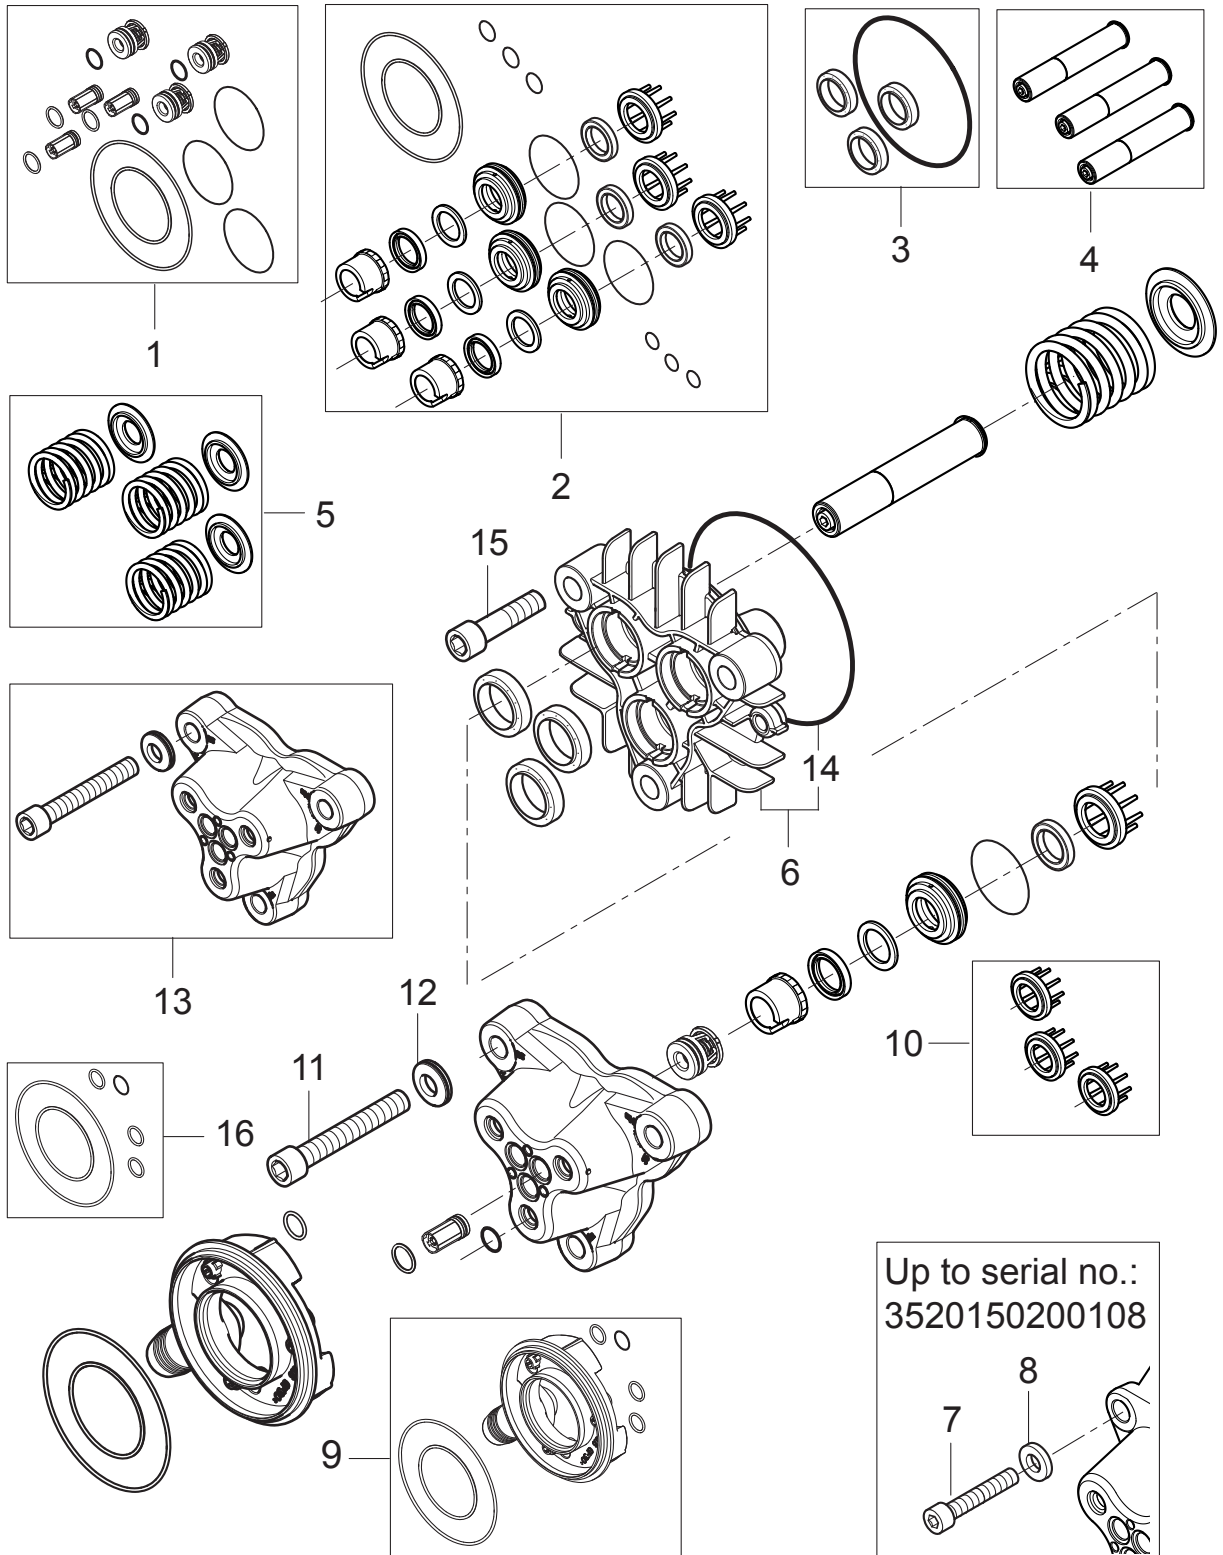

Cylinder block

POSEIDON 5-56 FA / MC 5M 200/1050 FA

2015.03.13

2017.03.03

Up to serial no.:
3520150200108

Pos.	Vare-nr	Antal	Beskrivelse	Notes
1	101118121	1	VALVE KIT - NA5	
2	101118123	1	WATER SEAL KIT W/NEW SUPPORT RING - NA5	
3	107144102	1	Oliemanchet Kit - Na5	
4	101118239	1	PISTON KIT - NA5.2	
5	107144104	1	Fjeder Kit - Na5	
6	107141983	1	CYLINDER BLOCK W/O-RING NA5.2	[1]
7	107141513	3	CYLINDRICAL SCREW M12X65 12.9 DELTASIL	[1]
8	107141727	3	WASHER D13 SPARE PART	[1]
9	101118078	1	WATER INLET KIT FOR NA5	
10	107140919	1	SUPPORT RING NA5 SPARE	
11	107141968	3	CYL.SCREW M12X80 WITH NORDLOCK WASHER	[1]
12	107141969	3	WASHER NLX12SP ?12.5X?19.5X3.5MM	[1]
13	107141985	1	CYLINDER HEAD NA5.2 W. SCREWS WASHERS	[1]
14	107141512	1	O-RING D114 X D1.78 NBR 72	
15	4042	2	CYLINDER SCREW M8X40 ISO 4762 8.8 ZN	
16	101118080	1	SEAL KIT FOR WATER INLET FOR NA5 FA PA	

Part Notes:

1. [1] - TSB-PPW-2015-002 NA5.2 Pump Information
   TSB-PPW-2012-007 Washer for cylinder block NA5
   DE TSB-PPW-2012-007 Unterlagscheibe Zylinderkopf