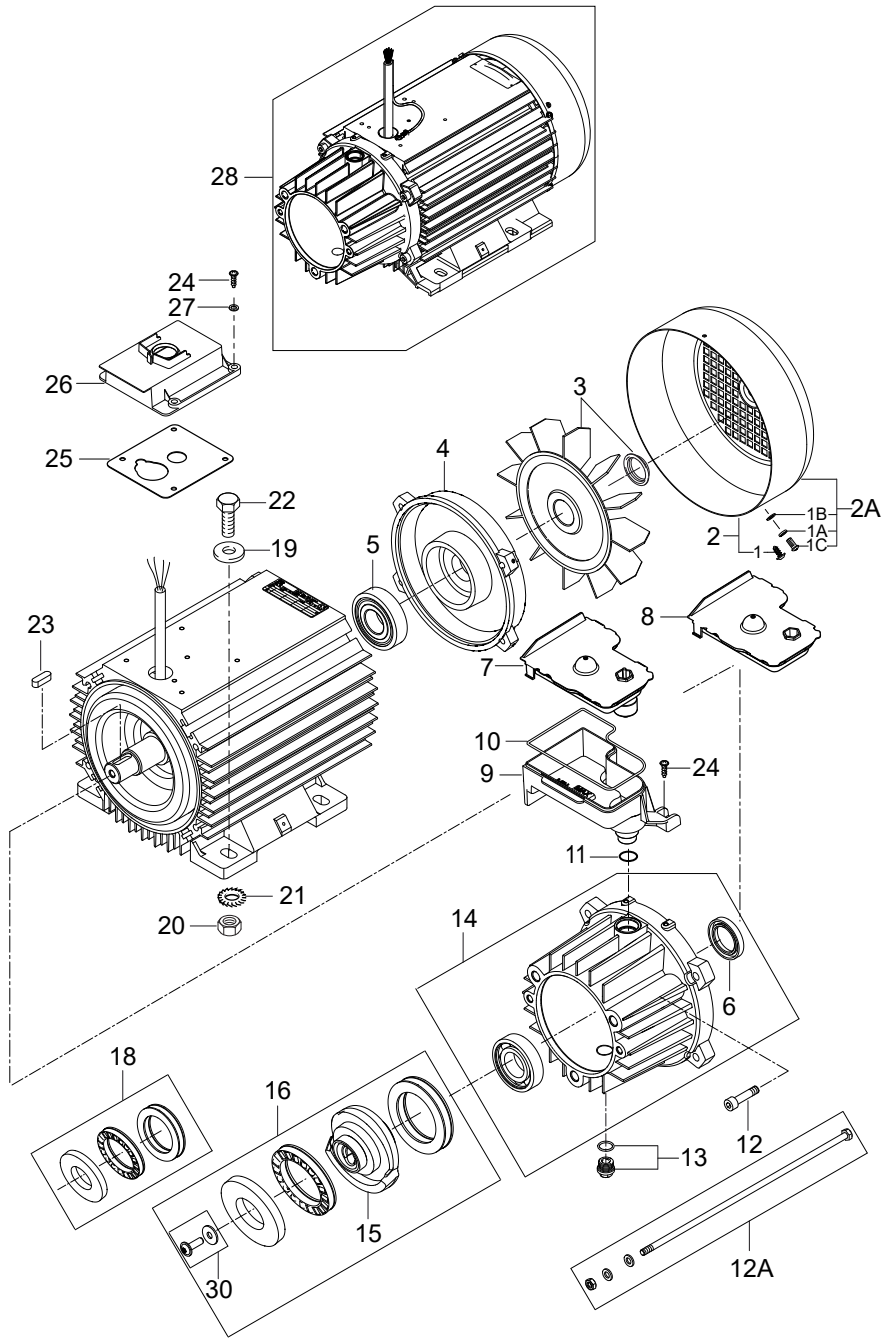

Part Notes:

- [1] - See link Electric box
 [2] - See link Hose reel

- [3] - PA
- [4] - FA
- [5] - The new wheel and wheel cap is added from
Variant Ser. Nr. order nr.machine nr.
Nilfisk 3520151900645 - 1712947 - 107146806
Unitor 3520151901159 - 1711044 - 107146807
- [6] - PRUNED
- [7] - 230-240/1/50 UK, AU
- [8] - US
- [9] - STOCK COVERS GUARANTEE