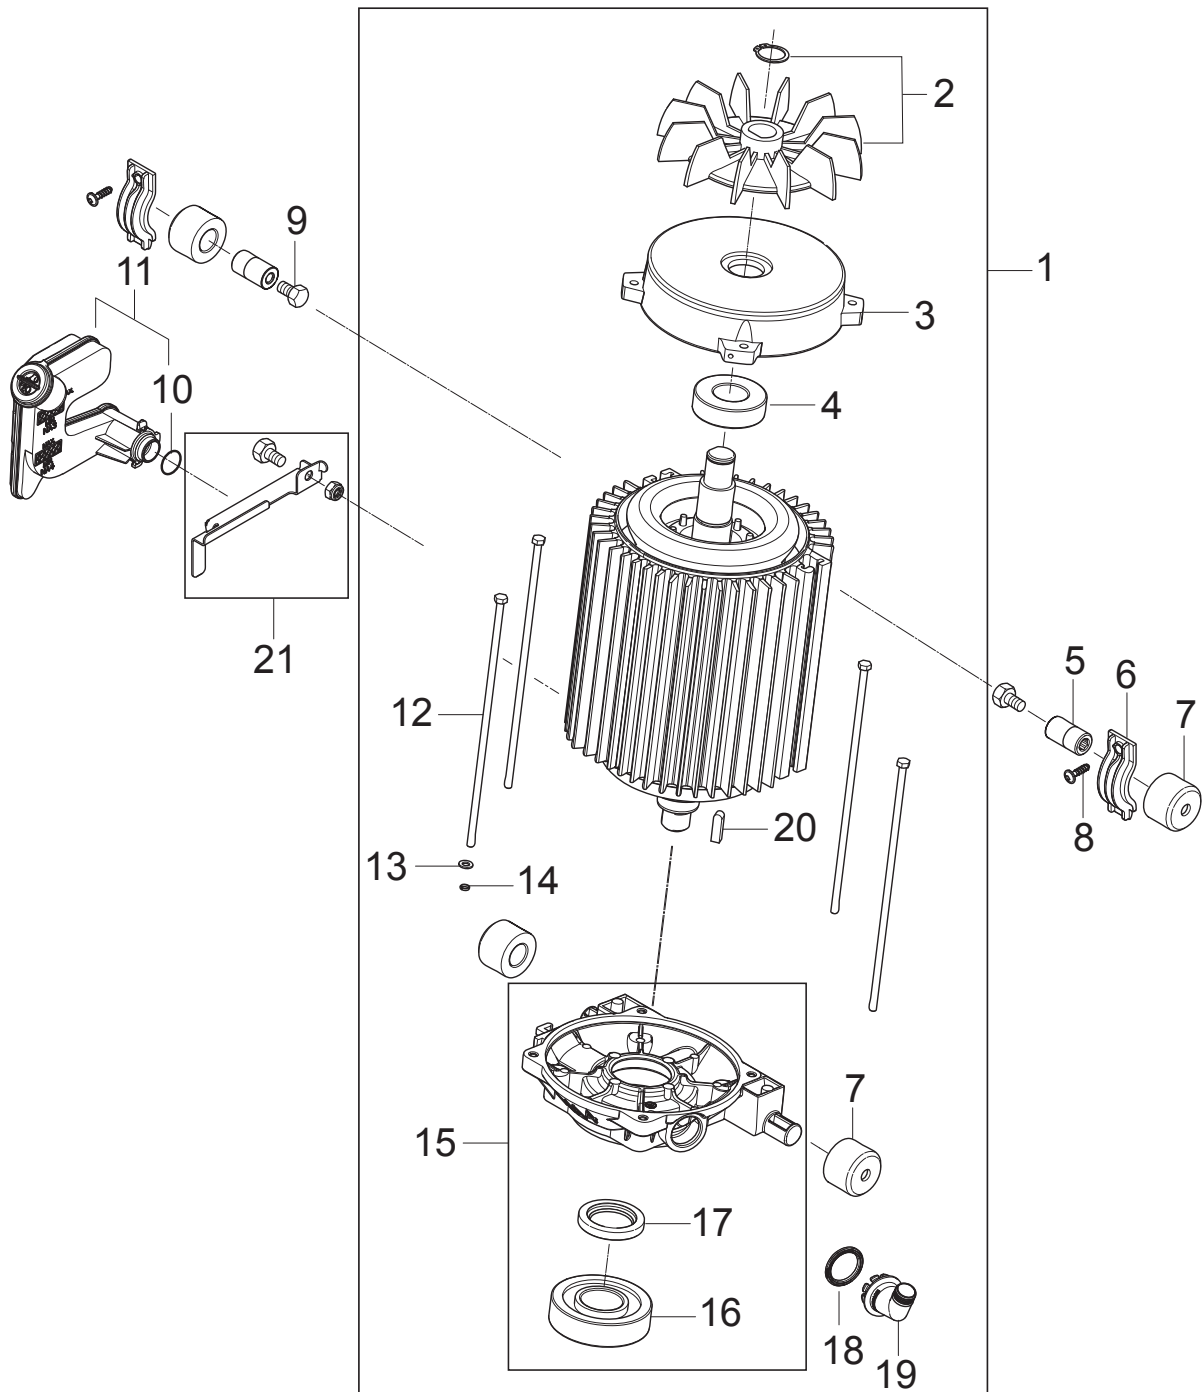

Pos.	Vare-nr	Antal	Beskrivelse	Notes
0	31001082	1	Olie ROTRA MP 80W-90 1L	[1]
1	31001006	1	MOTOR NA4 - 2.2KW/230V/50HZ/1PH	[2]
1	31001007	1	MOTOR NA4 - 2.2KW/220V/60HZ/1PH	[3]
1	31001008	1	MOTOR NA4 - 3.2KW/230/400V/50HZ/3PH	[4]
1	31001009	1	MOTOR NA4 - 3.5KW/200V/50HZ/3PH	[5]
1	31001010	1	MOTOR NA4 - 2.8KW/230/400V/50HZ/3PH	[6]
2	107145038	1	FAN INCL. SEAL V-RING	
3	107145037	1	N-BEARING COVER	
4	301003080	1	Leje, 6205 Zz	
5	107142544	2	NUT M8 X D17 X L31 INT. HEX 8	
6	301002296	2	Bracket 2	
7	107142545	4	SUSPENSION D35 X D17 X L25	
8	107141838	2	SCREW K50X18 WN1451 BLACK TORX20	
9	2753	2	Skruer	
10	107142589	1	SEAL ID 16.7XOD 21.2XW 5 NBR 70 SHORE A	
11	107142546	1	OIL CONTAINER MC 3-4	[7]
12	31000916	4	STAY BOLT M5X210	
12	31000917	4	STAY BOLT M5X230	[8]
13	31000918	4	WASHER D5.5XD10 GB/T97.1 ISO7089	
14	31000919	4	LOCK RING D5.1XD7.7 GB/T93 DIN127	
15	31000920	1	D-BEARING COVER P4 INCL SEAL AND BEARING	
16	31001028	1	BEARING 7306	
17	301003078	1	Oil Seal	
18	31000921	1	SEAL ID 23.4XOD 31 D 2/3.5	
19	31000922	1	CABLE GLAND 23.5 SNAPON 110 DEG	
20	101814798	1	KEY 6 X 6 X 20 MM FOR POSEIDON 4	
21	107142617	1	BRACKET OIL CONTAINER NA3-NA4 CPL.	[9]

Part Notes:

1. [1] - TSB-PPW-2016-016 MC 3C MC 4M MH 3M Pump oil no stock
   0,39L - OIL TYPES_QUANTITY for HPW_APRIL 2017
2. [2] - MC 4M-160/620 230/1/50/16 XT - MC 4M-140/620 230/1/50/13 EU - MC 4M-140/620 230/1/50/13 UK - MC 4M-160/620 230/1/50/16
   EU - MC 4M-100/770 230/1/50/13 UK
3. [3] - MC 4M-150/620 220/1/60/15 (XT)
4. [4] - MC 4M-180/740 400/3/50 - MC 4M-180/740 XT 400/3/50 - MC 4M-180/740 230-400/3/50 XT NO - MC 4M-180/740 220-440/3/60
5. [5] - MC 4M-160/720 200/3/50 JP
   MC 4M-160/720 200/3/60 JP
6. [6] - MC 4M-160/720 400/3/50
7. [7] - TSB-PPW-2015-007 MC 3C MC 4M, Oil Container leaking oil at O-ring seal
   DE TSB-PPW-2015-007 MC 3C und MC 4M, Öl Behälter Leckage bei dem O-Ring
8. [8] - Only for MC 4M-180/740
9. [9] - US