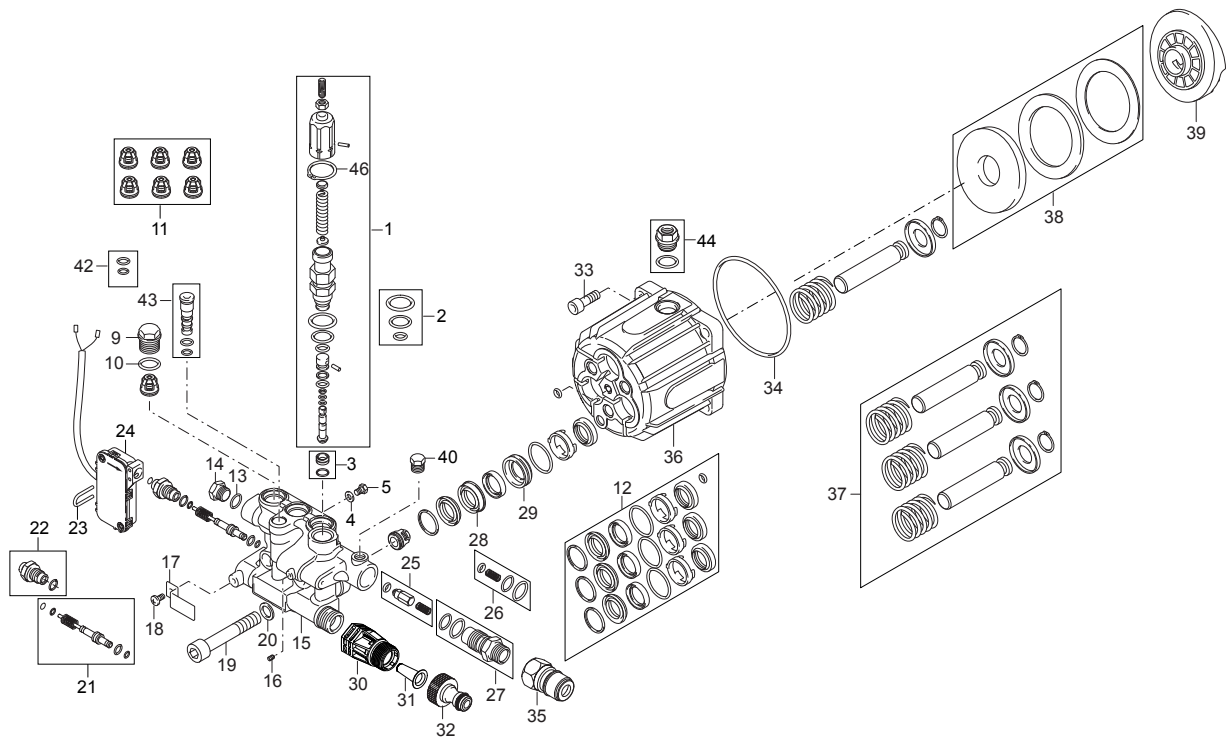

Part Notes:

- [1] - UNITOR HPC 3C - 150/660
- [2] - TSB-PPW-2016-007 Rotary knob for Voltage selector switch 230V-400V must be sealed with lacquer
DE TSB-PPW-2016-007 Drehknopf des Spannungsauswahlschalters 230V-400V muss mit Lack versiegelt werden
- [3] - MC 4M-140/620 EU, MC 3C-140/660 EU
- [4] - MC 3C-160/770 , MC 4M-180/740, MC 4M-160/720
- [5] - MC 3C-170/820, MC 4M-180/740, MC 4M-160/720
- [6] - MC 4M-100/770, MC 4M-140/620, MC 3C-150/570, MC 3C-140/570
- [7] - MC 4M-160/620 (ZA)
- [8] - MC 4M-160/620 (AU)
- [9] - 220/1/60 (BR)
- [10] - UNITOR

Part Notes:

- [1] - TSB-PPW-2016-016 MC 3C MC 4M MH 3M Pump oil no stock
0,39L - OIL TYPES_QUANTITY for HPW_APRIL 2017
- [2] - MC 4M-160/620 230/1/50/16 XT - MC 4M-140/620 230/1/50/13 EU - MC 4M-140/620 230/1/50/13 UK - MC 4M-160/620 230/1/50/16
EU - MC 4M-100/770 230/1/50/13 UK
- [3] - MC 4M-150/620 220/1/60/15 (XT)
- [4] - MC 4M-180/740 400/3/50 - MC 4M-180/740 XT 400/3/50 - MC 4M-180/740 230-400/3/50 XT NO - MC 4M-180/740 220-440/3/60
- [5] - MC 4M-160/720 200/3/50 JP
MC 4M-160/720 200/3/60 JP
- [6] - MC 4M-160/720 400/3/50
- [7] - TSB-PPW-2015-007 MC 3C MC 4M, Oil Container leaking oil at O-ring seal
DE TSB-PPW-2015-007 MC 3C und MC 4M, Öl Behälter Leckage bei dem O-Ring
- [8] - Only for MC 4M-180/740
- [9] - US