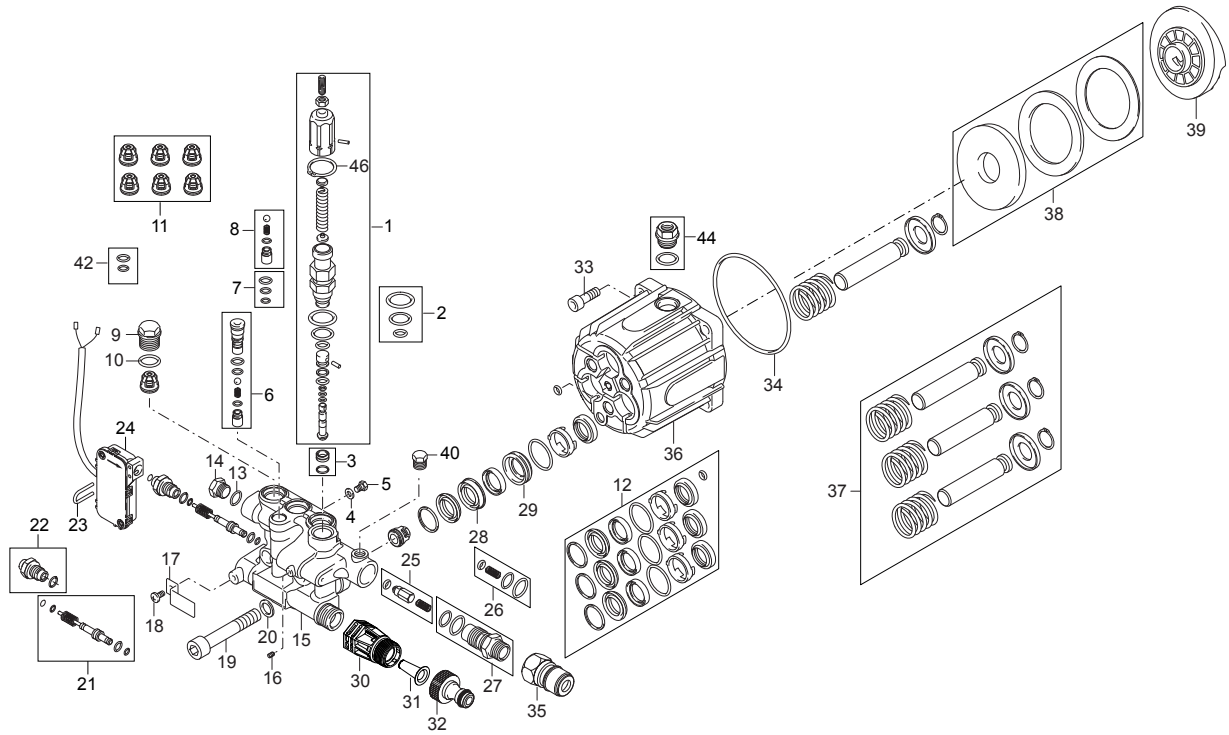

Part Notes:

- [1] - UNITOR HPC 3C - 150/660
- [2] - TSB-PPW-2016-007 Rotary knob for Voltage selector switch 230V-400V must be sealed with lacquer
DE TSB-PPW-2016-007 Drehknopf des Spannungsauswahlschalters 230V-400V muss mit Lack versiegelt werden
- [3] - MC 4M-140/620 EU, MC 3C-140/660 EU
- [4] - MC 3C-160/770 , MC 4M-180/740, MC 4M-160/720
- [5] - MC 3C-170/820, MC 4M-180/740, MC 4M-160/720
- [6] - MC 4M-100/770, MC 4M-140/620, MC 3C-150/570, MC 3C-140/570
- [7] - MC 4M-160/620 (ZA)
- [8] - MC 4M-160/620 (AU)
- [9] - 220/1/60 (BR)
- [10] - UNITOR

Part Notes:

- [1] - TSB-PPW-2016-016 MC 3C MC 4M MH 3M Pump oil no stock
0,39L - OIL TYPES_QUANTITY for HPW_APRIL 2017
- [2] - MC 4M-160/620 230/1/50/16 XT - MC 4M-140/620 230/1/50/13 EU - MC 4M-140/620 230/1/50/13 UK - MC 4M-160/620 230/1/50/16
EU - MC 4M-100/770 230/1/50/13 UK
- [3] - MC 4M-150/620 220/1/60/15 (XT)
- [4] - MC 4M-180/740 400/3/50 - MC 4M-180/740 XT 400/3/50 - MC 4M-180/740 230-400/3/50 XT NO - MC 4M-180/740 220-440/3/60
- [5] - MC 4M-160/720 200/3/50 JP
MC 4M-160/720 200/3/60 JP
- [6] - MC 4M-160/720 400/3/50
- [7] - TSB-PPW-2015-007 MC 3C MC 4M, Oil Container leaking oil at O-ring seal
DE TSB-PPW-2015-007 MC 3C und MC 4M, Öl Behälter Leckage bei dem O-Ring
- [8] - Only for MC 4M-180/740
- [9] - US