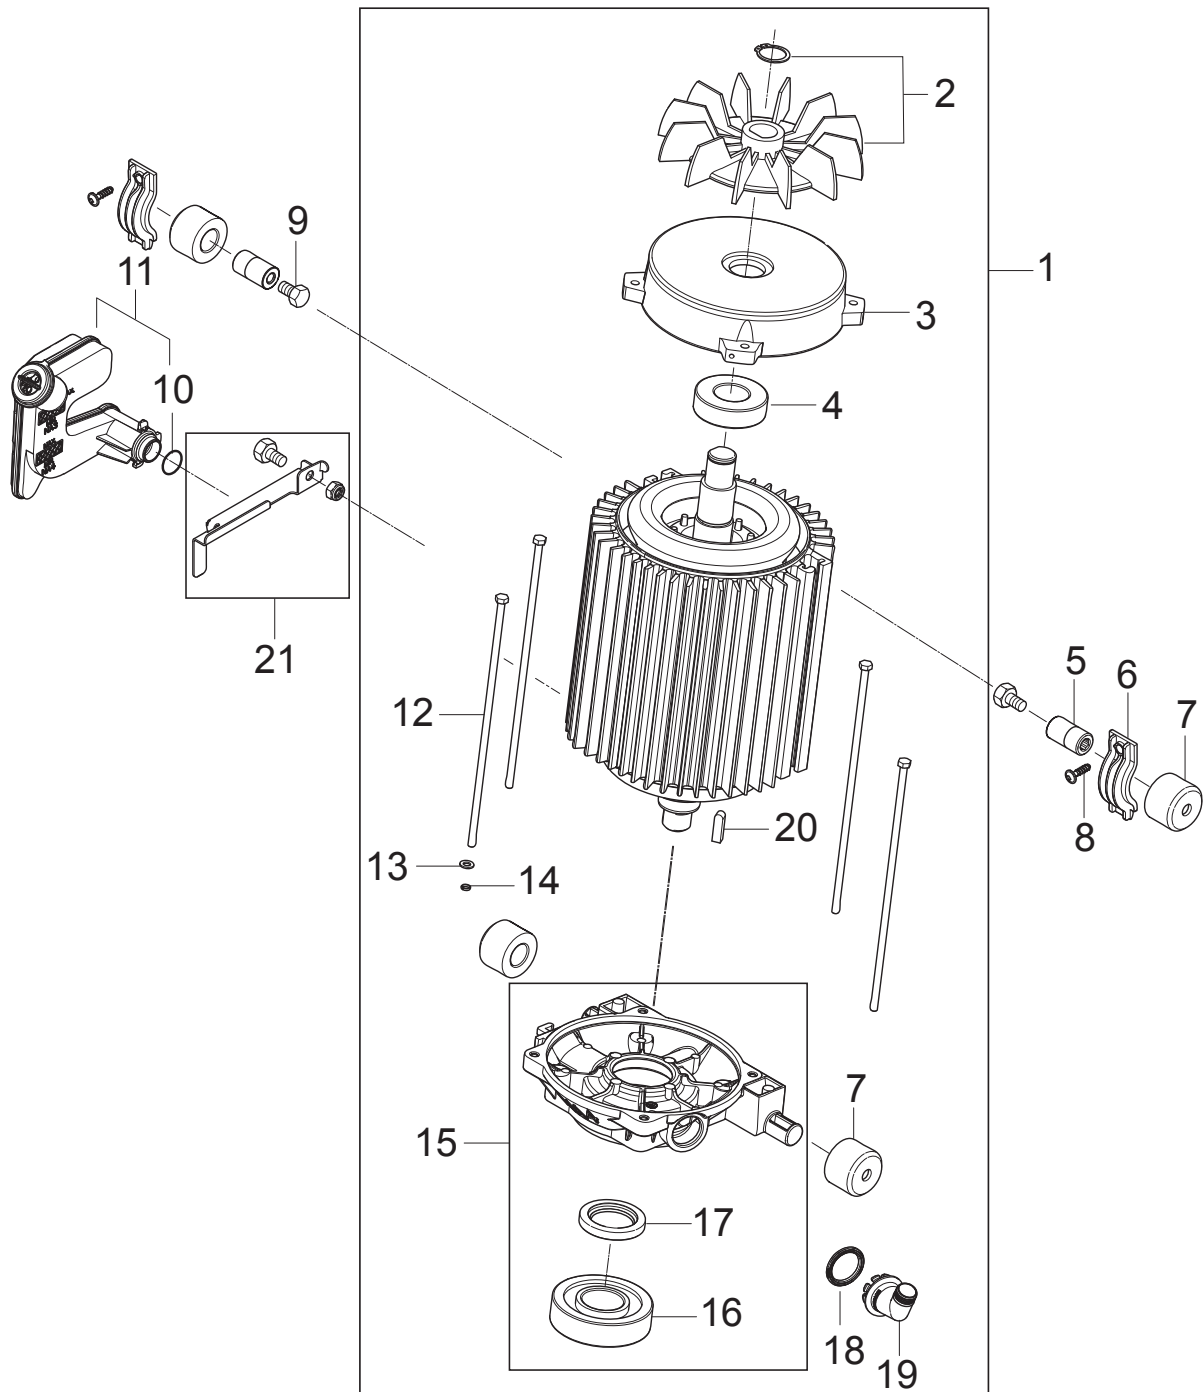

Pos.	Vare-nr	Antal	Beskrivelse	Notes
0	31001082	1	Olie ROTRA MP 80W-90 1L	[1]
1	31001006	1	MOTOR NA4 - 2.2KW/230V/50HZ/1PH	[2]
1	31001007	1	MOTOR NA4 - 2.2KW/220V/60HZ/1PH	[3]
1	31001008	1	MOTOR NA4 - 3.2KW/230/400V/50HZ/3PH	[4]
1	31001009	1	MOTOR NA4 - 3.5KW/200V/50HZ/3PH	[5]
1	31001010	1	MOTOR NA4 - 2.8KW/230/400V/50HZ/3PH	[6]
2	107145038	1	FAN INCL. SEAL V-RING	
3	107145037	1	N-BEARING COVER	
4	301003080	1	Leje, 6205 Zz	
5	107142544	2	NUT M8 X D17 X L31 INT. HEX 8	
6	301002296	2	Bracket 2	
7	107142545	4	SUSPENSION D35 X D17 X L25	
8	107141838	2	SCREW K50X18 WN1451 BLACK TORX20	
9	2753	2	Skruer	
10	107142589	1	SEAL ID 16.7XOD 21.2XW 5 NBR 70 SHORE A	
11	107142546	1	OIL CONTAINER MC 3-4	[7]
12	31000916	4	STAY BOLT M5X210	
12	31000917	4	STAY BOLT M5X230	[8]
13	31000918	4	WASHER D5.5XD10 GB/T97.1 ISO7089	
14	31000919	4	LOCK RING D5.1XD7.7 GB/T93 DIN127	
15	31000920	1	D-BEARING COVER P4 INCL SEAL AND BEARING	
16	31001028	1	BEARING 7306	
17	301003078	1	Oil Seal	
18	31000921	1	SEAL ID 23.4XOD 31 D 2/3.5	
19	31000922	1	CABLE GLAND 23.5 SNAPON 110 DEG	
20	101814798	1	KEY 6 X 6 X 20 MM FOR POSEIDON 4	
21	107142617	1	BRACKET OIL CONTAINER NA3-NA4 CPL.	[9]

Part Notes:

1. [1] - TSB-PPW-2016-016 MC 3C MC 4M MH 3M Pump oil no stock
   0,39L - OIL TYPES_QUANTITY for HPW_APRIL 2017
2. [2] - MC 4M-160/620 230/1/50/16 XT - MC 4M-140/620 230/1/50/13 EU - MC 4M-140/620 230/1/50/13 UK - MC 4M-160/620 230/1/50/16
   EU - MC 4M-100/770 230/1/50/13 UK
3. [3] - MC 4M-150/620 220/1/60/15 (XT)
4. [4] - MC 4M-180/740 400/3/50 - MC 4M-180/740 XT 400/3/50 - MC 4M-180/740 230-400/3/50 XT NO - MC 4M-180/740 220-440/3/60
5. [5] - MC 4M-160/720 200/3/50 JP
   MC 4M-160/720 200/3/60 JP
6. [6] - MC 4M-160/720 400/3/50
7. [7] - TSB-PPW-2015-007 MC 3C MC 4M, Oil Container leaking oil at O-ring seal
   DE TSB-PPW-2015-007 MC 3C und MC 4M, Öl Behälter Leckage bei dem O-Ring
8. [8] - Only for MC 4M-180/740
9. [9] - US