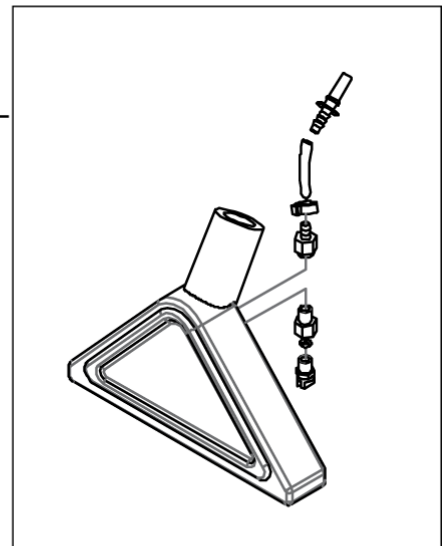

Kits for floor tools

AX 9/14

25-02-2015

Part List ID C39113

13

Kits for floor tools

AX 9/14

25-02-2015

Part List ID C39113

14

Pos	Part no.	Qty	Description
1	20000015	1	ELBOW AND VALVE ASSY
2	20000016	2	EXTENSION TUBE SS 2-PCS
3	20000017	1	HOSE PU-X 6X9 1.15 M
4	20000019	3	VELCRO TIE X 3
5	20000018	1	CARPET TOOL HEAD ASSY.