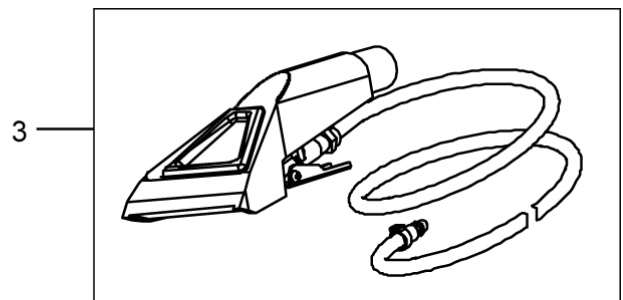

Kits for floor nozzle and spray jet nozzle

AX 9/14

25-02-2015

Part List ID C39115

15

Kits for floor nozzle and spray jet nozzle

AX 9/14

25-02-2015

Part List ID C39115

16

Pos	Part no.	Qty	Description
1	20000020	1	CARPET TOOL W/2.5M SPRAY HOSE
2	20000021	1	HAND TOOL W/2.5M SPRAY HOSE
3	20000045	1	SPRAY HOSE 2.50M WIDE