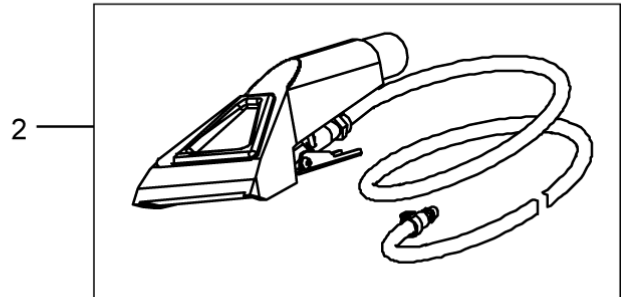

Kits for floor nozzle and spray jet nozzle

AX 9/14

25-02-2015

Part List ID C39115

15

Kits for floor nozzle and spray jet nozzle

AX 9/14

25-02-2015

Part List ID C39115

16

Pos	Part no.	Qty	Description
1	20000020	1	CARPET TOOL W/2.5M SPRAY HOSE
2	20000021	1	HAND TOOL W/2.5M SPRAY HOSE
3	20000045	1	SPRAY HOSE 2.50M WIDE