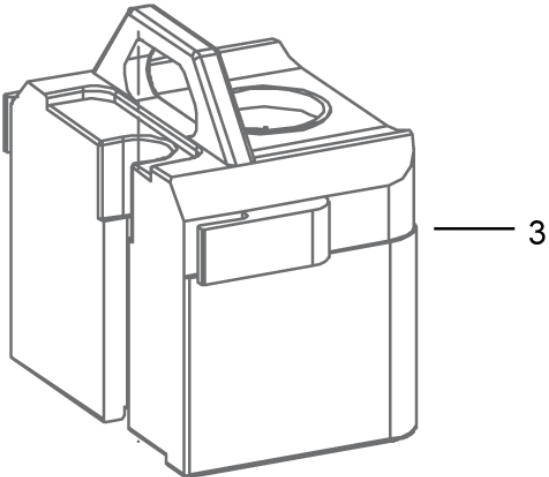

Kits for AX 14 - 100V - Japan

AX 9/14

25-02-2015

Part List ID C39119

19

Kits for AX 14 - 100V - Japan

AX 9/14

25-02-2015

Part List ID C39119

20

Pos	Part no.	Qty	Description
1	20000028	1	RECOVERY TANK COMPL.ES14
2	20000029	1	CHIMNEY AND GASKET ASSY
3	20000030	1	SOLUTION TANK 145 ASS.