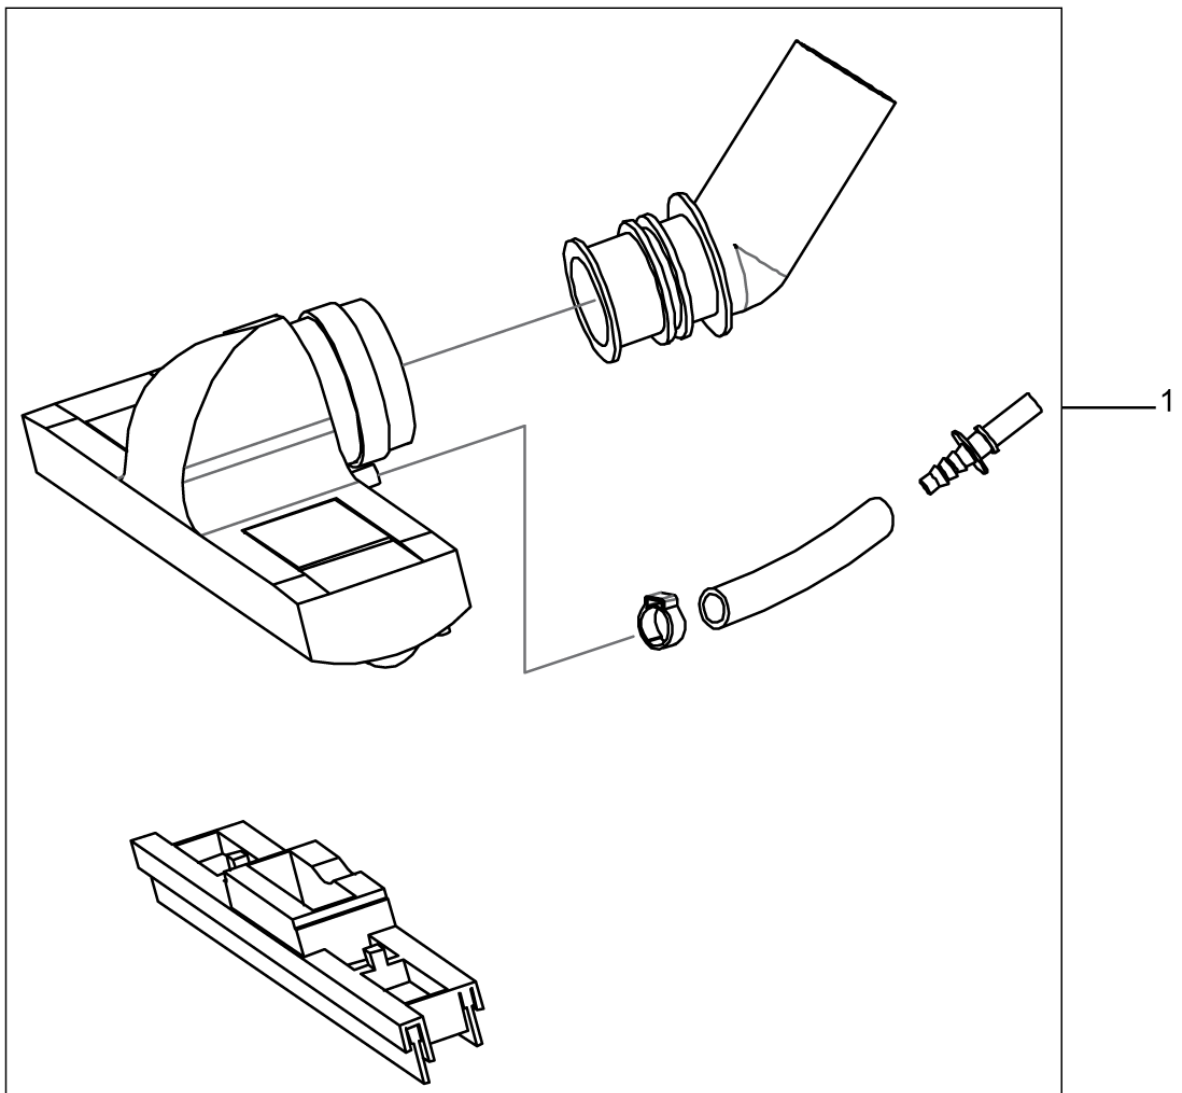

Spare parts for clean water tank

AX 9/14

25-02-2015

Part List ID

C3913

4

Pos	Part no.	Qty	Description
1	20000043	1	FILTER IN THE SOLUTION
2	20000000	1	WES 06 1/4 ELBOW COUPLING

Kit, hard floor nozzle

AX 9/14

25-02-2015

Part List ID C3915

5