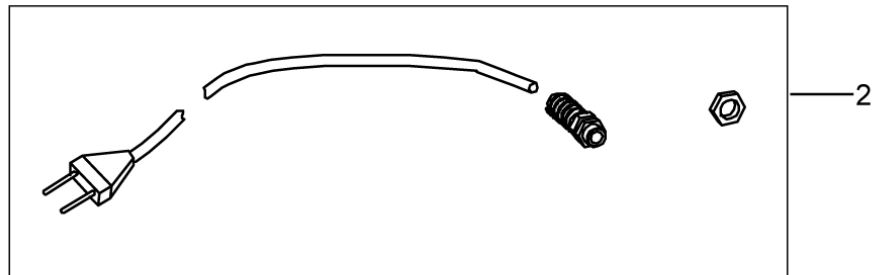

Base kit

AX 9/14

25-02-2015

Part List ID
C39123

23

Base kit

AX 9/14

25-02-2015

Part List ID
C39123

24

Pos	Part no.	Qty	Description
0	31000273	1	CARDBOARD BOX AX 14
1	20000031	1	COMPLETE PUMP ES08-ES13
1	20000039	1	COMPLETE PUMP 100V
2	20000033	1	CABLE. EUR LINE 2X1 10M
2	20000040	1	LINE CABLE 10M JP
2	20000041	1	LINE CABLE 2X1 10M UK
3	20000037	1	BP TANG 1000W 230V VACUUM
3	20000038	1	VACUUM MOTOR 100 V