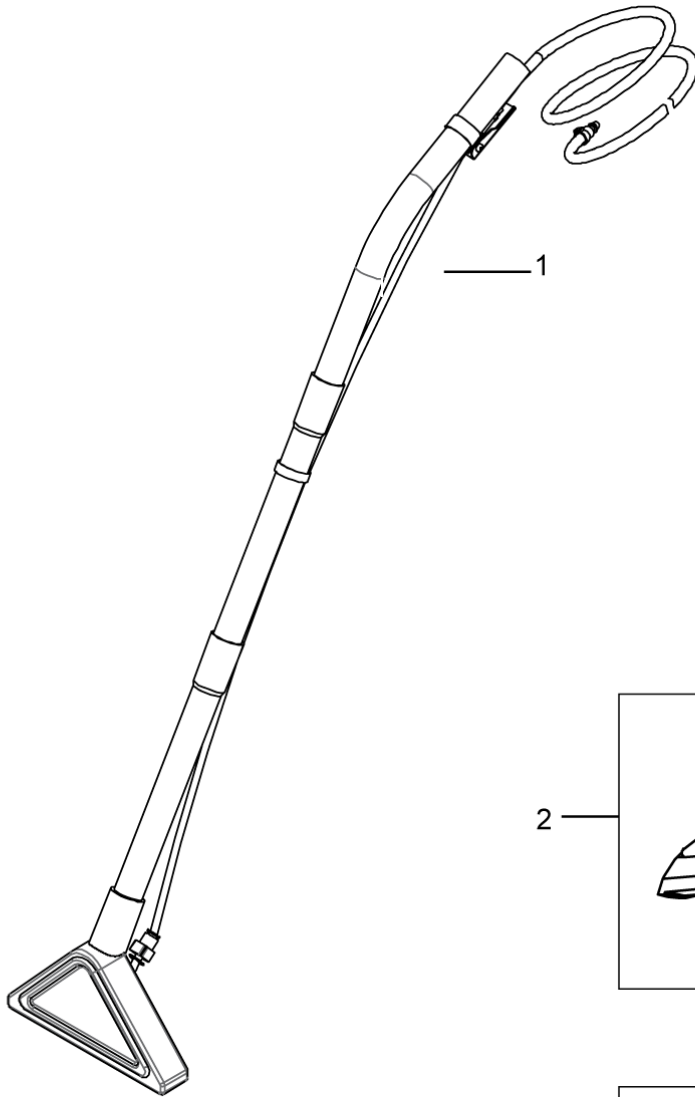

Kits for floor nozzle and spray jet nozzle

AX 9/14

25-02-2015

Part List ID C39115

15

Kits for floor nozzle and spray jet nozzle

AX 9/14

25-02-2015

Part List ID C39115

16

Pos	Part no.	Qty	Description
1	20000020	1	CARPET TOOL W/2.5M SPRAY HOSE
2	20000021	1	HAND TOOL W/2.5M SPRAY HOSE
3	20000045	1	SPRAY HOSE 2.50M WIDE