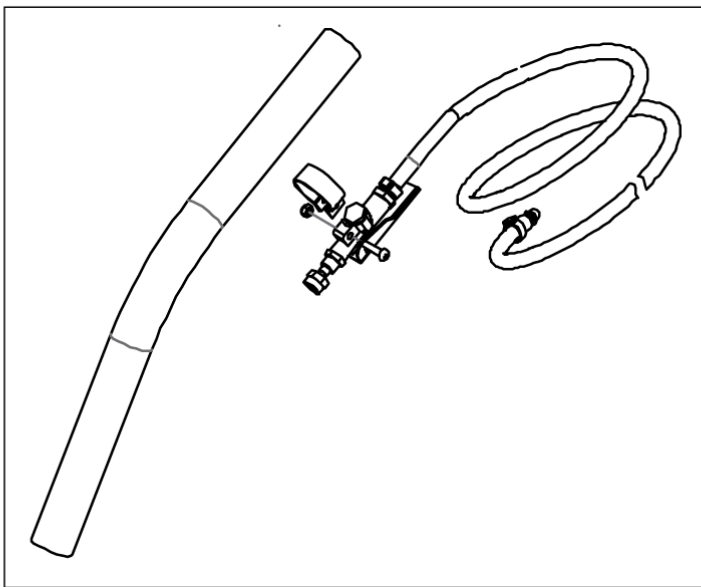

Kits for floor tools

AX 9/14

25-02-2015

Part List ID C39113

13

Kits for floor tools

AX 9/14

25-02-2015

Part List ID C39113

14

Pos	Part no.	Qty	Description
1	20000015	1	ELBOW AND VALVE ASSY
2	20000016	2	EXTENSION TUBE SS 2-PCS
3	20000017	1	HOSE PU-X 6X9 1.15 M
4	20000019	3	VELCRO TIE X 3
5	20000018	1	CARPET TOOL HEAD ASSY.