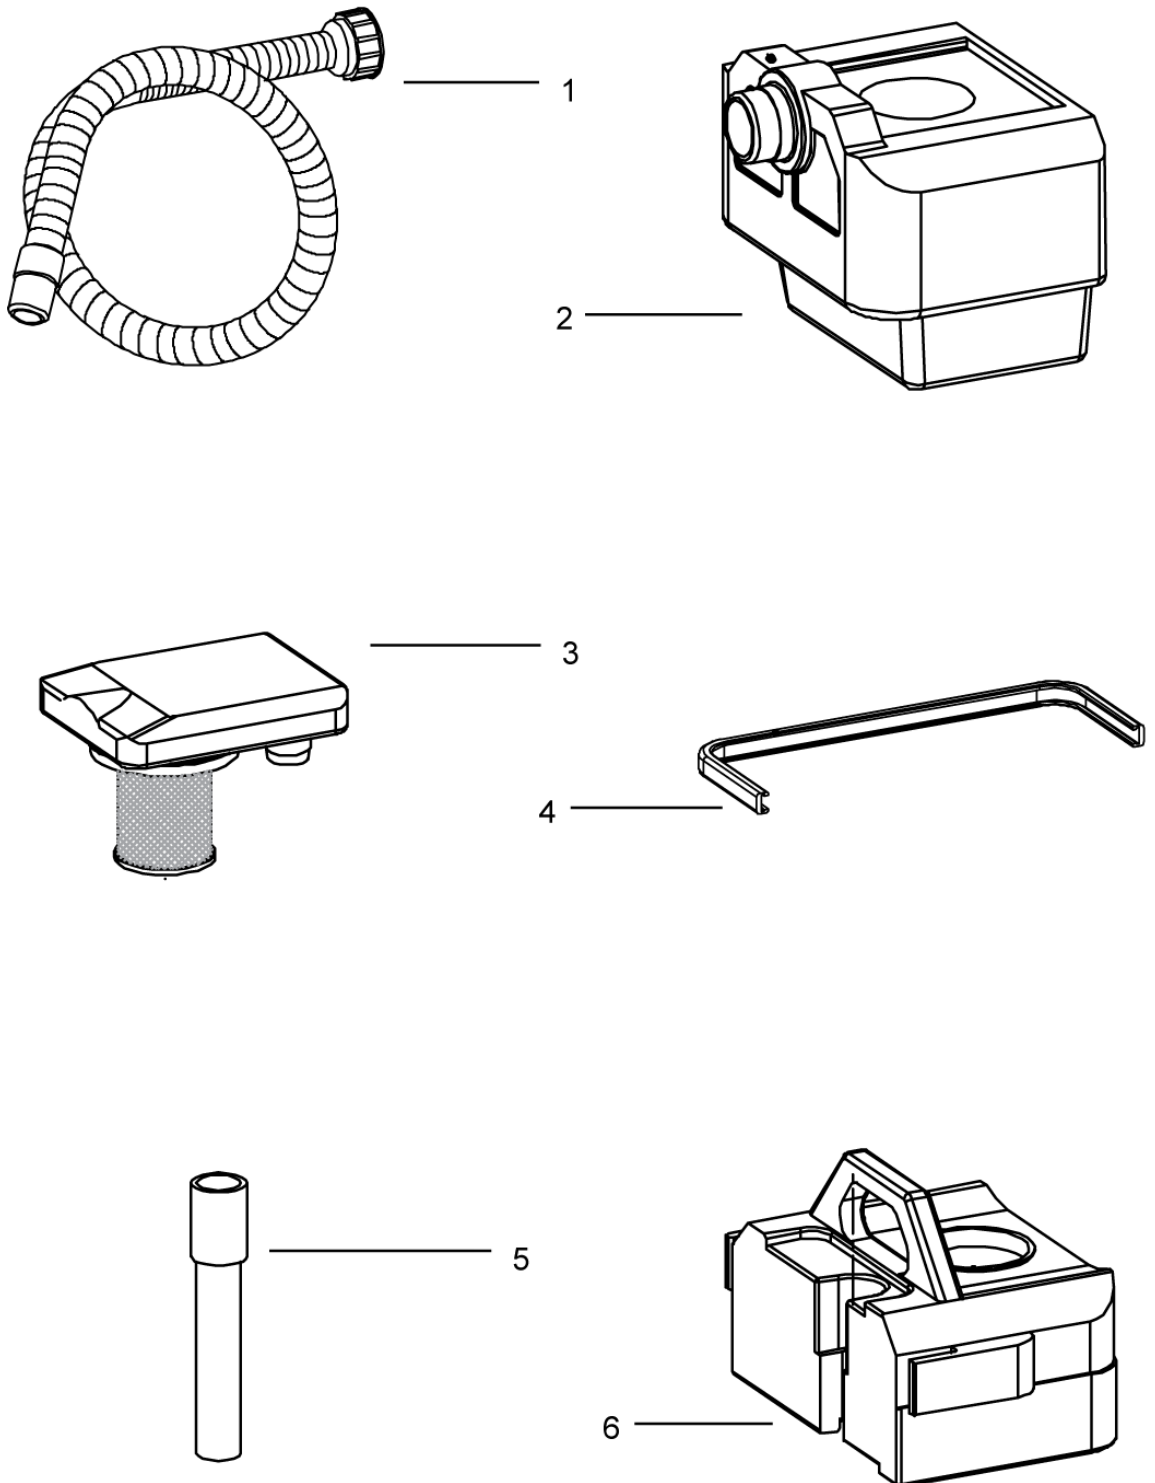

Kits for AX9 - 100V - Japan

AX 9/14

25-02-2015

Part List ID C39117

17

Kits for AX9 - 100V - Japan

AX 9/14

25-02-2015

Part List ID C39117

18

Pos	Part no.	Qty	Description
1	20000022	1	VACUUM HOSE ASSEMBLY
2	20000023	1	RECOVERY TANK ASSY ES08-9
3	20000024	1	AX9 AND 14 KNIFES TOP COVER
4	20000025	1	BUMPER ES95-145
5	20000026	1	CHIMNEY AND GASKET ASSY
6	20000027	1	SOLUTION TANK ES95 ASSY.