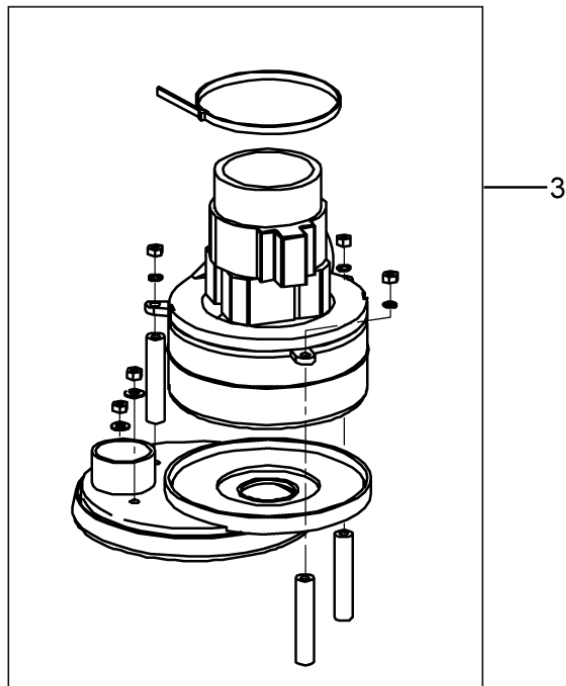

Base kit

AX 9/14

25-02-2015

Part List ID
C39123

23

Base kit

AX 9/14

25-02-2015

Part List ID
C39123

24

Pos	Part no.	Qty	Description
0	31000273	1	CARDBOARD BOX AX 14
1	20000031	1	COMPLETE PUMP ES08-ES13
1	20000039	1	COMPLETE PUMP 100V
2	20000033	1	CABLE. EUR LINE 2X1 10M
2	20000040	1	LINE CABLE 10M JP
2	20000041	1	LINE CABLE 2X1 10M UK
3	20000037	1	BP TANG 1000W 230V VACUUM
3	20000038	1	VACUUM MOTOR 100 V