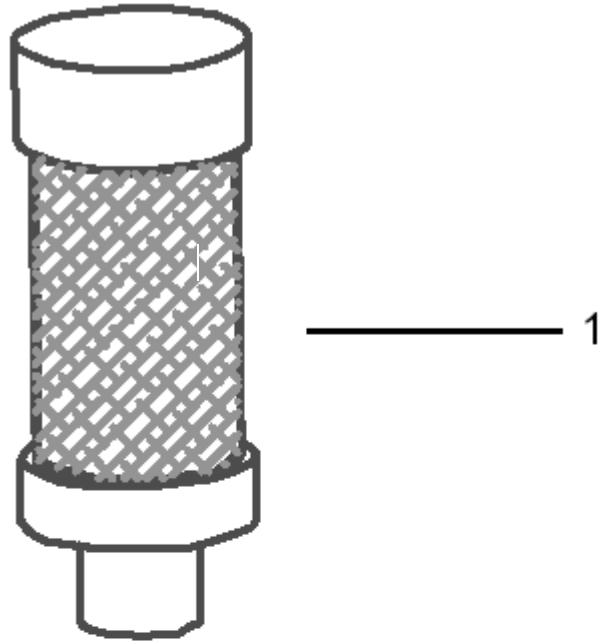

# Spare parts for clean water tank

AX 9/14

25-02-2015

Part List ID

C3913

4

Pos	Part no.	Qty	Description
1	20000043	1	FILTER IN THE SOLUTION
2	20000000	1	WES 06 1/4 ELBOW COUPLING