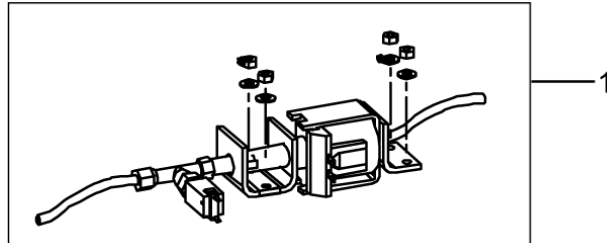

Base kit

AX 9/14

25-02-2015

Part List ID
C39123

23

Base kit

AX 9/14

25-02-2015

Part List ID
C39123

24

Pos	Part no.	Qty	Description
0	31000273	1	CARDBOARD BOX AX 14
1	20000031	1	COMPLETE PUMP ES08-ES13
1	20000039	1	COMPLETE PUMP 100V
2	20000033	1	CABLE. EUR LINE 2X1 10M
2	20000040	1	LINE CABLE 10M JP
2	20000041	1	LINE CABLE 2X1 10M UK
3	20000037	1	BP TANG 1000W 230V VACUUM
3	20000038	1	VACUUM MOTOR 100 V