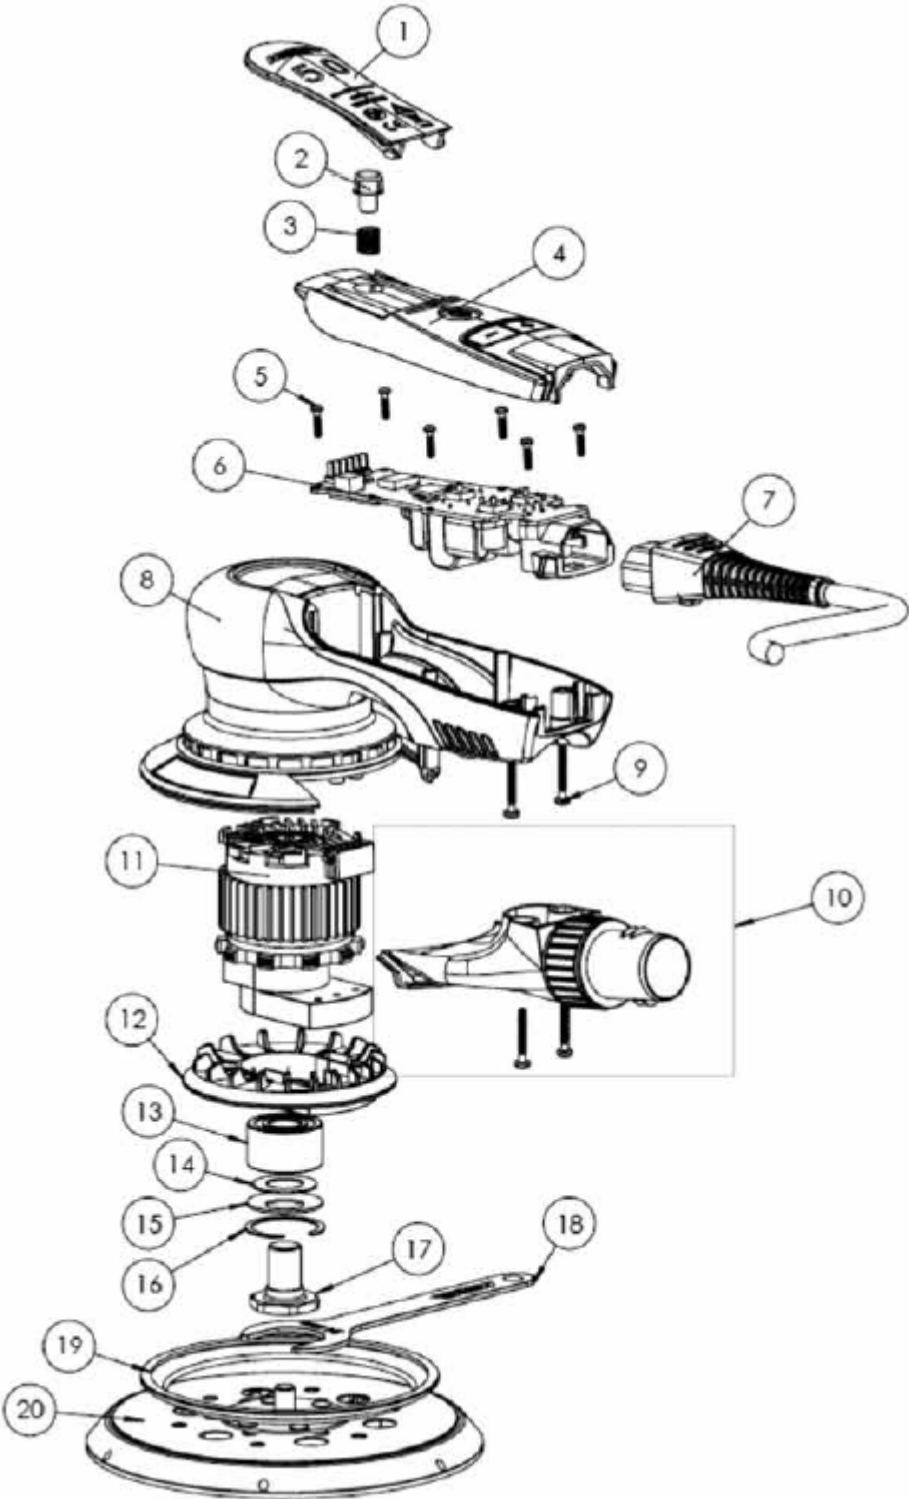

Exploded view of DEROS 125 & 150 mm

Updated 2.8.13

Code	Item	Description
MIE6210111	1	Lever 2,5 mm (150 mm)
MIE6510111		Lever 5,0 mm (125 & 150 mm)
MIE6520211		Start Button Kit
	2	Start Button
	3	Start Button Spring
MIE6510411	4	Cover Plate
MIE6520511		Screw Kit
	5	PCB Screw 6 pcs
MIE6510611	6	Speed Controller
MIE6516011	7	Mains Cable CE 230V
MIE6517011		Mains Cable UK 230V
MIE6520811	8	Housing
MIE6520511		Screw Kit
	9	Housing Screw 2 pcs
MIE6521011	10	Swivel Exhaust Assembly
	9	Screw 2 pcs
MIE5521111	11	Motor Assembly 5,0 mm/100 g Pad (125 mm)
MIE6221111		Motor Assembly 2,5 mm/130 g Pad (150 mm)
MIE6521111		Motor Assembly 5,0 mm/130 g Pad (150 mm)
MIE5511211	12	Fan 5,0 mm/100 g Pad (125 mm)
MIE6211211		Fan 2,5 mm/130 g Pad (150 mm)
MIE6511211		Fan 5,0 mm/130 g Pad (150 mm)
8995690011		Spindle Bearing Kit
	13	Double Row Bearing
	14	Felt Washer
	15	Washer
	16	Retaining Ring
8995603201	17	Spindle 5/16"
8995690141		Spindle & Bearing Assembly
	13	Double Row Bearing
	14	Felt Washer
	15	Washer
	16	Retaining Ring
	17	Spindle 5/16"
8995604121	18	24mm Pad Wrench
8995603211	19	Break Seal

8292502011	20	Backing Pad 125mm 5" 5/16" 28H 100g (125 mm)
8292502511		Backing Pad 125mm 5" 5/16" 28H 130g (125 mm)
8292605011		Backing Pad 150mm 6" 5/16" 48H 130g (150 mm)
MIN6519411		Vacuum hose 25,4mm x 4m
MIE6514511		Electric hose Assembly CE 230V 32mm x 5,5m
8992515411		Soft Adapter
8992515611		Hose Adapter 32/54mm for 912/915
8995690101		Balancing Screw Kit
MIN6532011		MIRKA Case Yellow 400x300x158mm
MIE6534011		DEROS Inlay