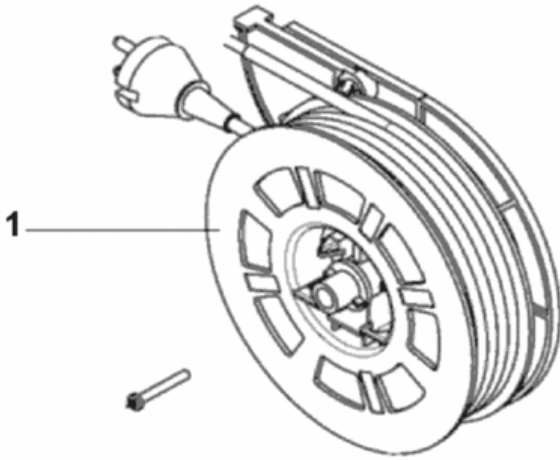

Cord set

Nilfisk Power

16-10-2012

StyMiste ID

A1615

5

Cord with plug/socket for bracket			
	Voltage	Plug type	
EU	220-240		
UK	220-240		
AUS/NZ	220-240		

Cord set