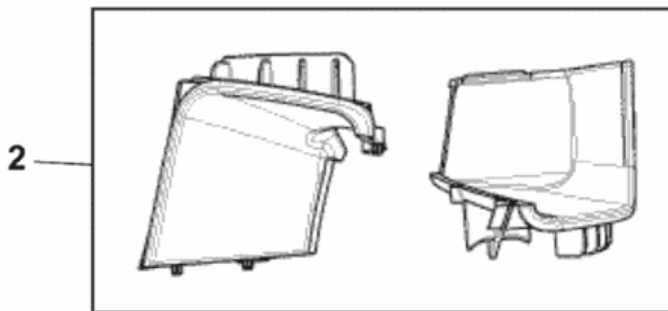

Cord set

Nilfisk Power

16-10-2012

StyMiste ID

A1615

5

Cord with plug/socket for bracket			
	Voltage	Plug type	
EU	220-240		
UK	220-240		
AUS/NZ	220-240		

Cord set