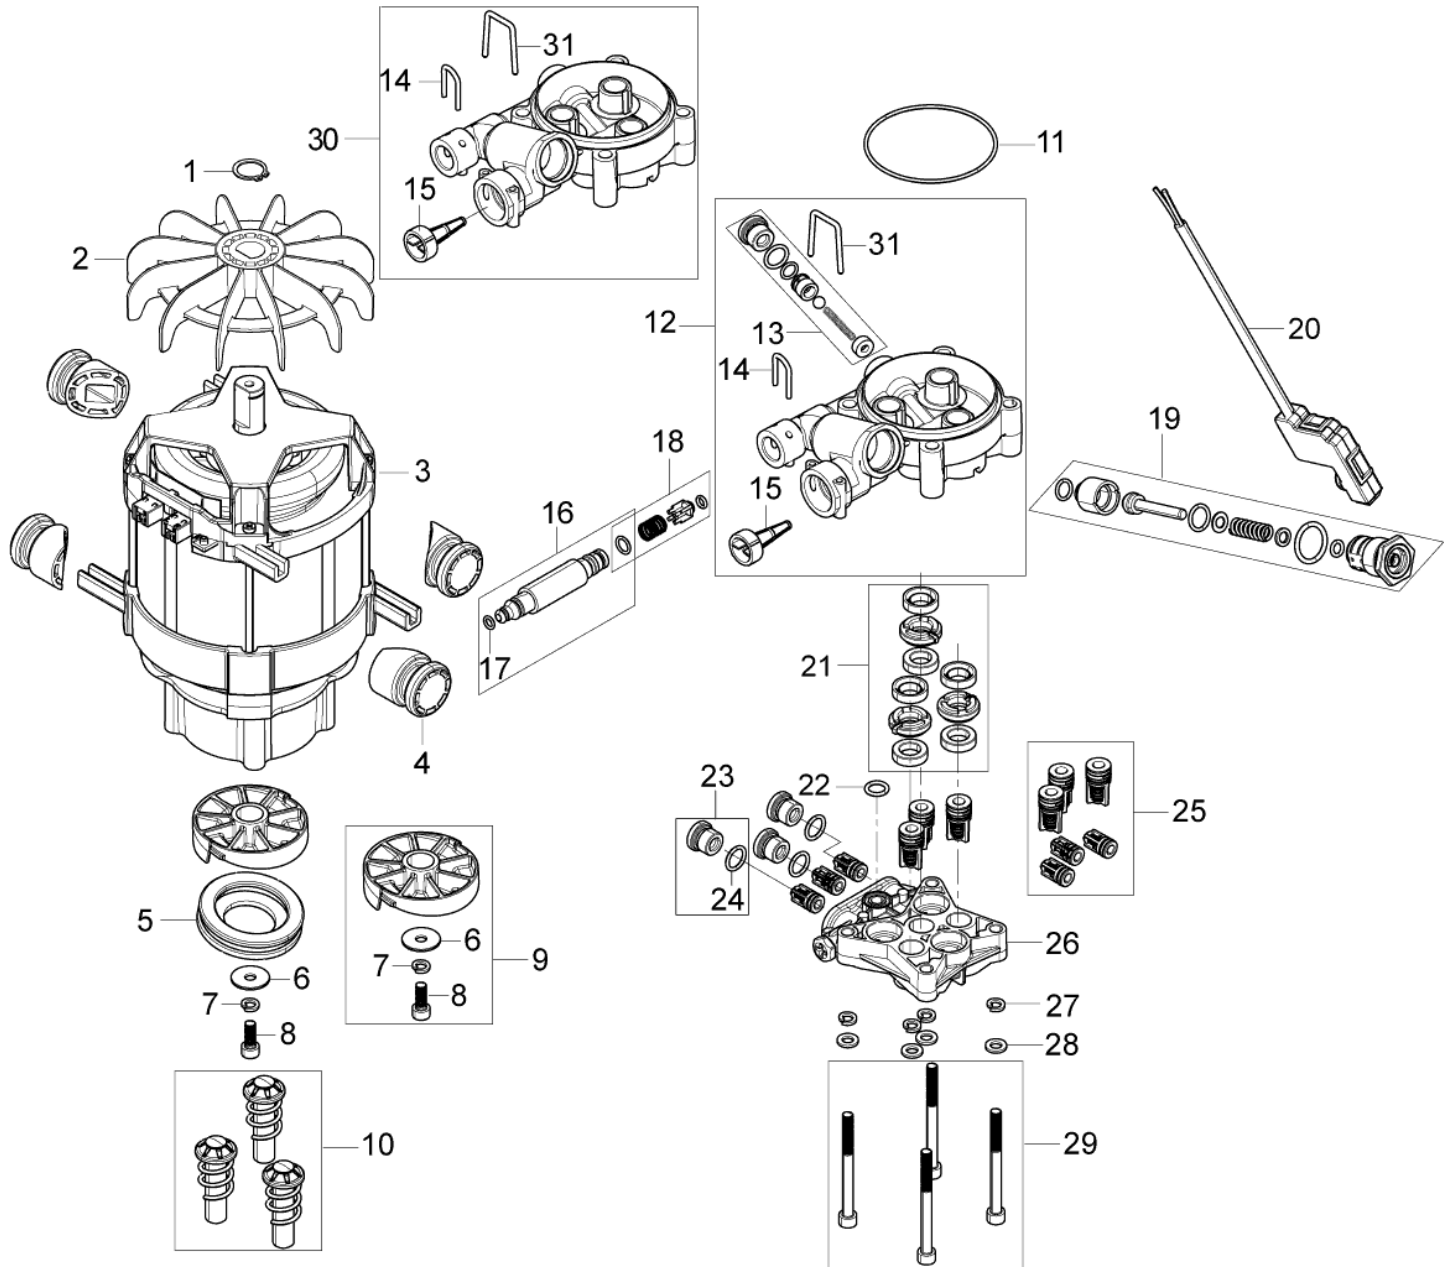

Motor pump unit

E130.3

06-02-2015

Part List ID
E130304

6

Motor pump unit

E130.3

06-02-2015

Part List ID

E130304

7

Pos	Part no.	Qty	Description	
01	127500051	1	LOCK RING	
02	127500040	1	NEW FAN	
03	128500601	1	MOTOR 230V/50HZ 2.1KW	
04	128500604	4	VIBRATION DAMPER	
05	128500605	1	THRUST BALL BEARING	
06	127130066	1	WASHER D22XD6.4X1.5	
07	127500050	1	SPRING WASHER	
08	128500608	1	SCREW M6X16 10.9 FZB ISO4762	
09	128500615	1	WOBBLE DISC KIT 10.7 DEG	
10	128500616	1	PISTON COMPLETE KIT 3PCS	
11	127440078	1	O-RING 72X2 SH90	
12	128500618	1	CYLINDERBLOCK KIT W.EASY START	Easystart
13	128500619	1	EASY START KIT	
14	128500620	1	U-PIN OUTLET	
15	128500195	1	INLET FILTER MESH SP	
16	128500622	1	OUTLET INSERT QUICK COUPLING	
17	3004304	1	O-RING 5.1X1.6 VITON SH 90	
18	128500624	1	NON RETURN VALVE COMPLETE	
19	128500626	1	START/STOP VALVE D3.05	
20	128500628	1	MICROSWITCH BOX COMPLETE	
21	127440081	1	THRUST COLLAR WATER KIT	
22	128500630	1	O-RING 10.0X2.2 NBR 90	
23	127440086	3	PRESSURE VALVE PLUG KIT	
24	127440085	3	O-RING 11.7X2.0 SH90	
26	128500633	1	CYLINDE HEAD R CYLINDER HEAD	
27	127500029	4	WASHER	
28	127500050	4	SPRING WASHER	
29	127500071	1	SCREW M6X70 DIN 912 4PCS	
30	128500634	1	CYLINDERBLOCK KIT	
31	128500675	1	U-PIN INLET