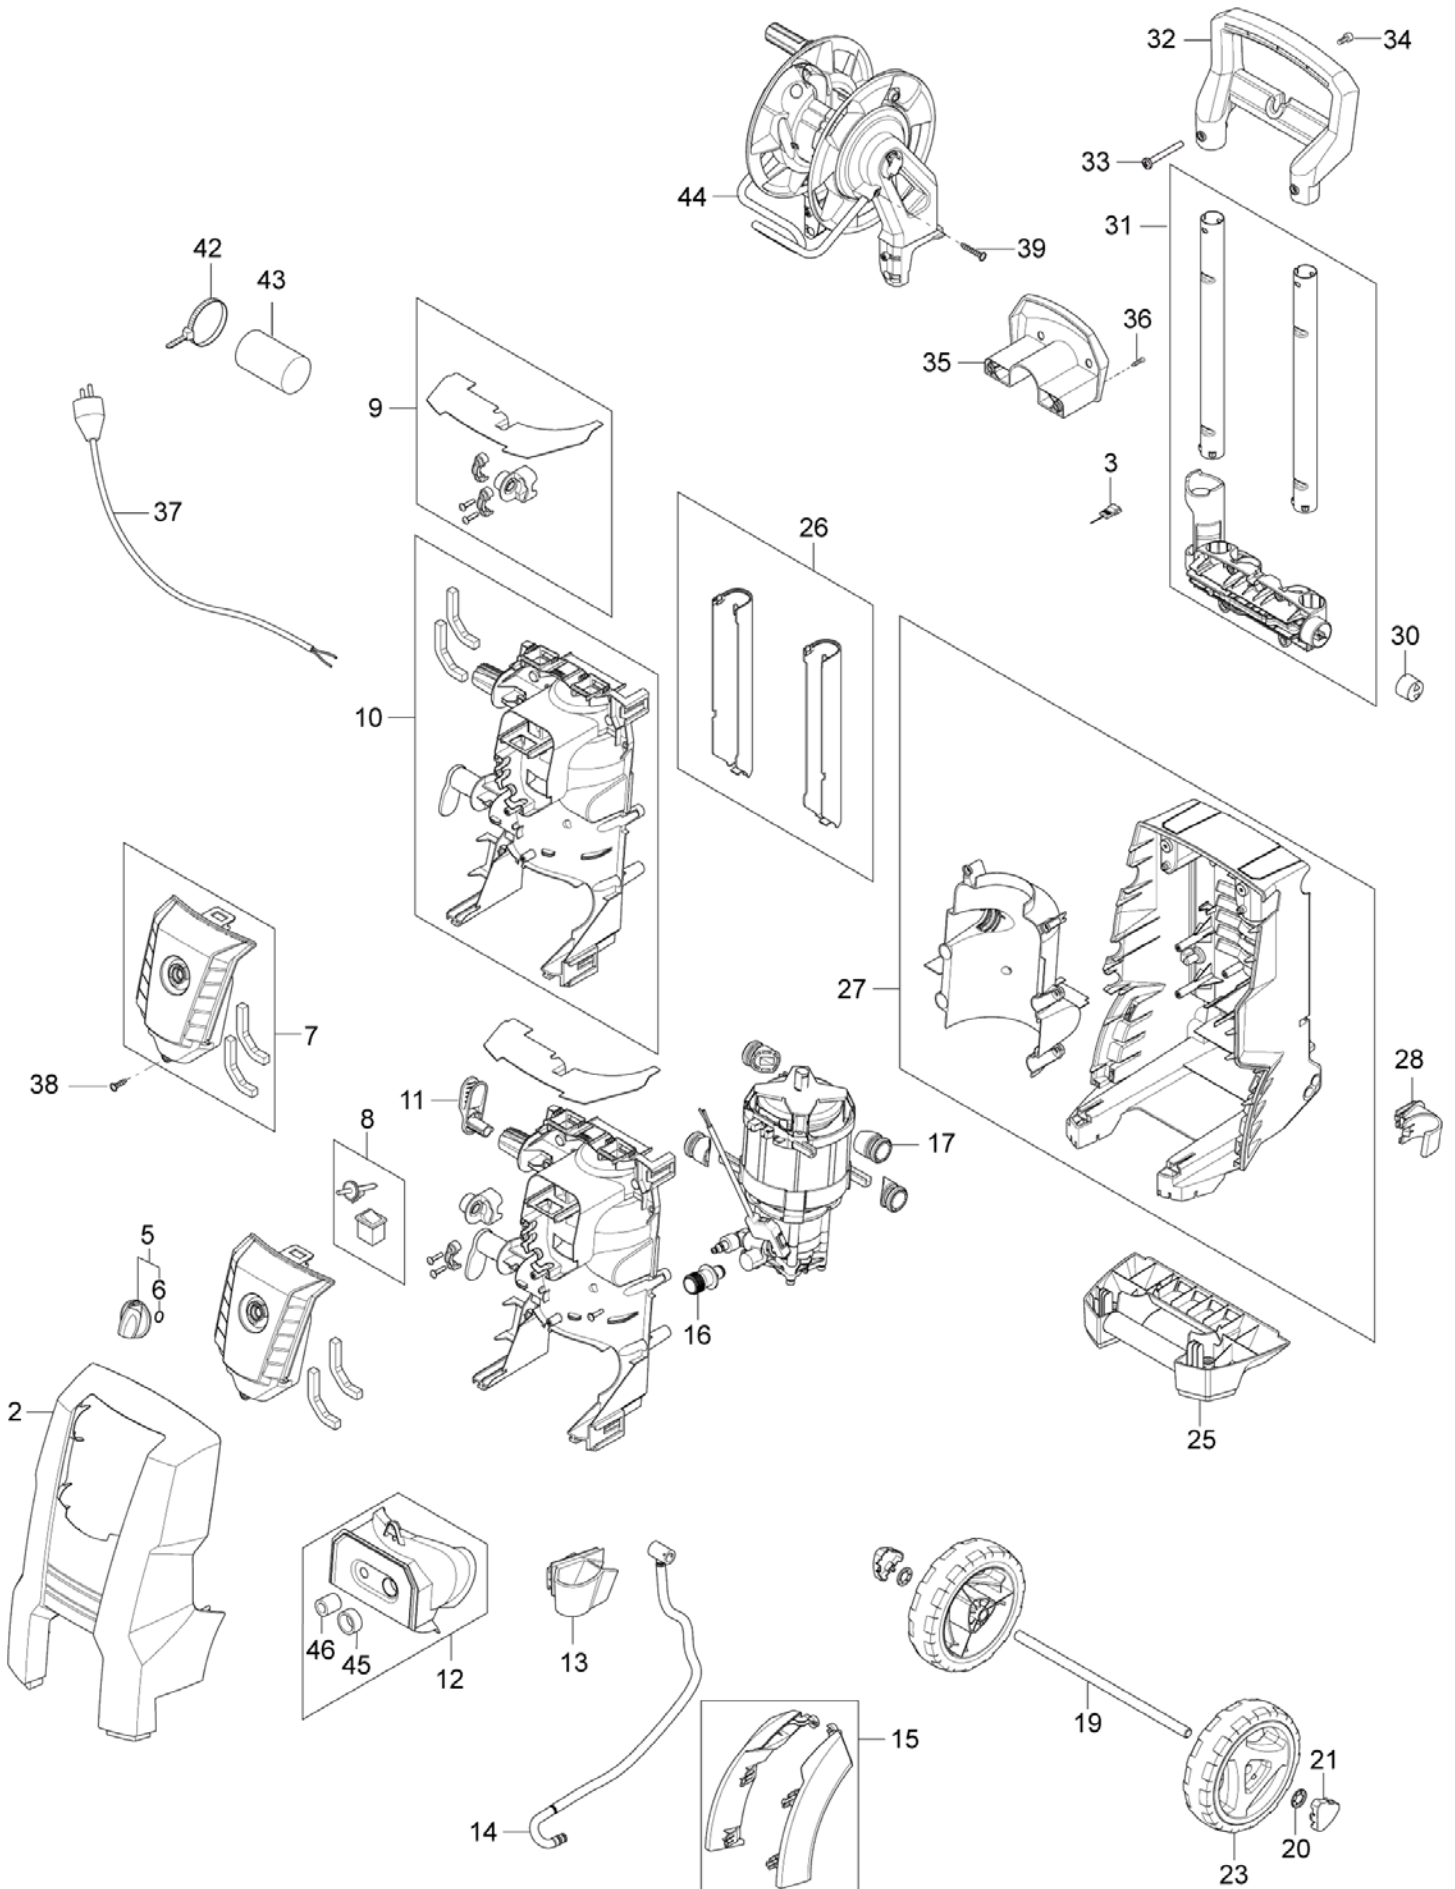

Overview

E130.3

06-02-2015

Part List ID
E130302

3

Overview

E130.3

06-02-2015

Part List ID
E130302

4

Pos	Part no.	Qty	Description	
02	128500544	1	FRONT CABINET W. PRINT E130.3	
02	128500545	1	FRONT CABINET W. PRINT E140.3	
02	128500546	1	FRONT CABINET W. PRINT E145.3	
03	6520844	1	CLEANING TOOL BLACK	
05	128500547	1	SWITCH KNOB BLUE	
06	9868	1	O-RING 10.2X2.5 NBR 70	
07	128500548	1	SWITCH BOX	
08	128500507	1	SWITCH ON/OFF WITH SHAFT	
09	128500508	1	CABLE RELIEF KIT	
10	128500509	1	FRONT STRUCTURAL WITH GASKET	
11	128500549	1	ROTARY CABLE HOOK BLUE	
12	128500550	1	IN/OUTLET COVER KIT BLACK STD	black STD
12	128500551	1	IN/OUTLET COVER KIT BLACK XTRA	black XTRA
13	128500512	1	LANCE HOLDER	
14	128500513	1	INTERNAL HOSE XTRA	X-TRA
15	128500514	1	WHEEL MUDGUARD	
16	128500515	1	WATER INLET NA01	
17	128500604	1	VIBRATION DAMPER	
19	128500517	1	WHEEL AXLE	
20	127440210	1	LOCK WASHER	
21	128500552	1	WHEEL CAP	
23	128500553	1	WHEEL	
25	128500520	1	FRONT FOOT HIGH	
26	128500521	1	TUBE GUIDES	
27	128500522	1	MPU BACK COVER AND CHASSIS	
28	128500523	1	LANCE HOLDER TOP	
30	128500554	1	HANDLE LOCK BUTTON BLUE	
31	128500526	1	HANDLE TUBE AND ACC STORAGE	
32	128500527	1	HANDLE	
33	128500528	1	NUT FOR HANDLE LOCK	
34	128500529	1	SCREW M4X8 ISO7045 A2-50-H PH	
35	128500530	1	HOSE HOOK	
36	1814732	2	SCREW K50X18	
37	128500532	1	POWER CABLE EU	
37	128500533	1	POWER CABLE UK	
37	128500535	1	POWER CABLE AUS/NZ	
38	101814782	33	SCREW K50X18 WN 1412 GALVANIZED	
39	128500595	2	SCREW K50X35 WN1452 BLACK TORX	
42	1814741	1	CABLE TIE	
43	128500636	1	CAPACITOR 25UF	
44		1	NOTE COMMENT	Hose reel complete
45	128500578	1	INLET GASKET	
46	128500579	1	OUTLET GASKET