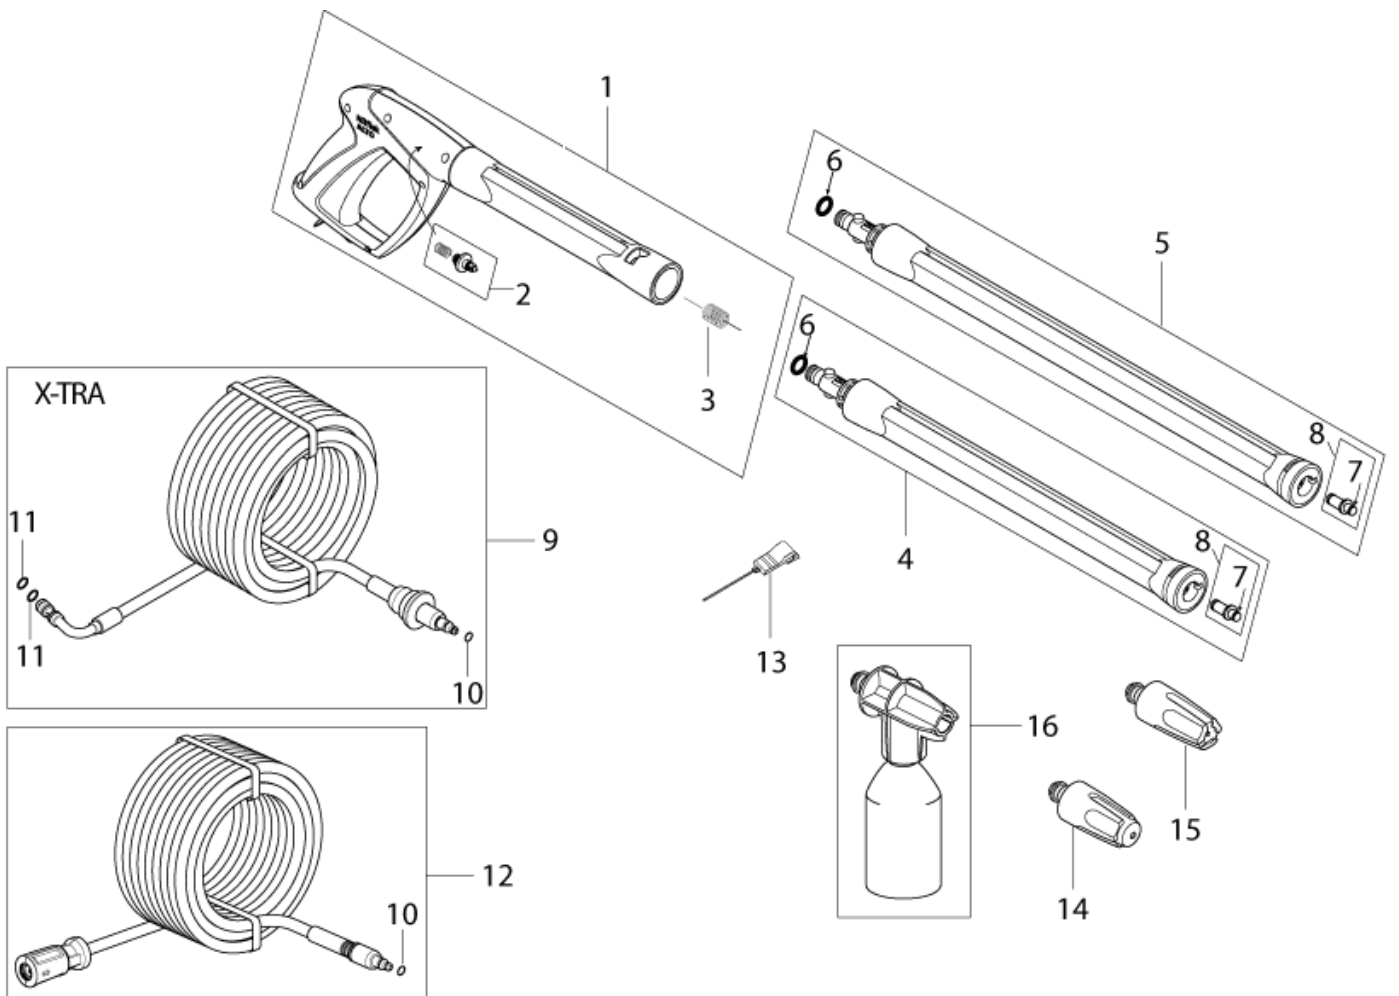

Accessories E130.3 and E140.3

06-02-2015

Part List ID
E130308

E130.3

10

Accessories E130.3 and E140.3

E130.3

06-02-2015

Part List ID
E130308

11

Pos	Part no.	Qty	Description	
1	128500071	1	G4 SPRAY HANDLE W.SOFT COATING	E130.3, E140.3
2	126481133	1	KIT F. G3 GUN SPRING VALVE	
3	126481126	1	SPRING F. INTERMEDIATE TUBE	
4	128500676	1	G4 NOZZLE TUBE SHORT	
5	128500074	1	G4 C C SPRAY LANCE LONG VER.	
6	126481125	1	O-RING F.LANCES	
7	3004312	1	O-RING 7X1.2 NITRIL 90 SHORE	
8	126481109	1	LOW PRESSURE NOZZLE W.O-RINGS	
9	128500654	1	HOSE TEXTILE SOFT 9M FOR MODEL	X-tra
9	128500655	1	HOSE STEEL ARMED 9M FOR MODEL	X-tra
10	3004304	1	O-RING 5.1X1.6 VITON SH 90	
11	3004321	2	O-RING 10X2 ULTRATHIN	
12	128500651	1	HOSE TEXTILE SOFT 7M FOR WO HR	
12	128500652	1	HOSE TEXTILE SOFT 8M FOR MODEL	
12	128500653	1	HOSE STEEL ARMED 8M FOR MODEL	
13	6520844	1	CLEANING TOOL BLACK	
14	128500033	1	C C POWER SPEED TURQUOISE	
15	126481116	1	PR TORNADO YELLOW	E130.3
15	126481120	1	PR TORNADO DARK BLUE	E140.3
16	128500077	1	C C FOAMSPRAYER WITH BOTTLE	
NS	128500673	1	INLET SUCTION HOSE 3M	
NS	128500674	1	NILFISK WATER FILTER