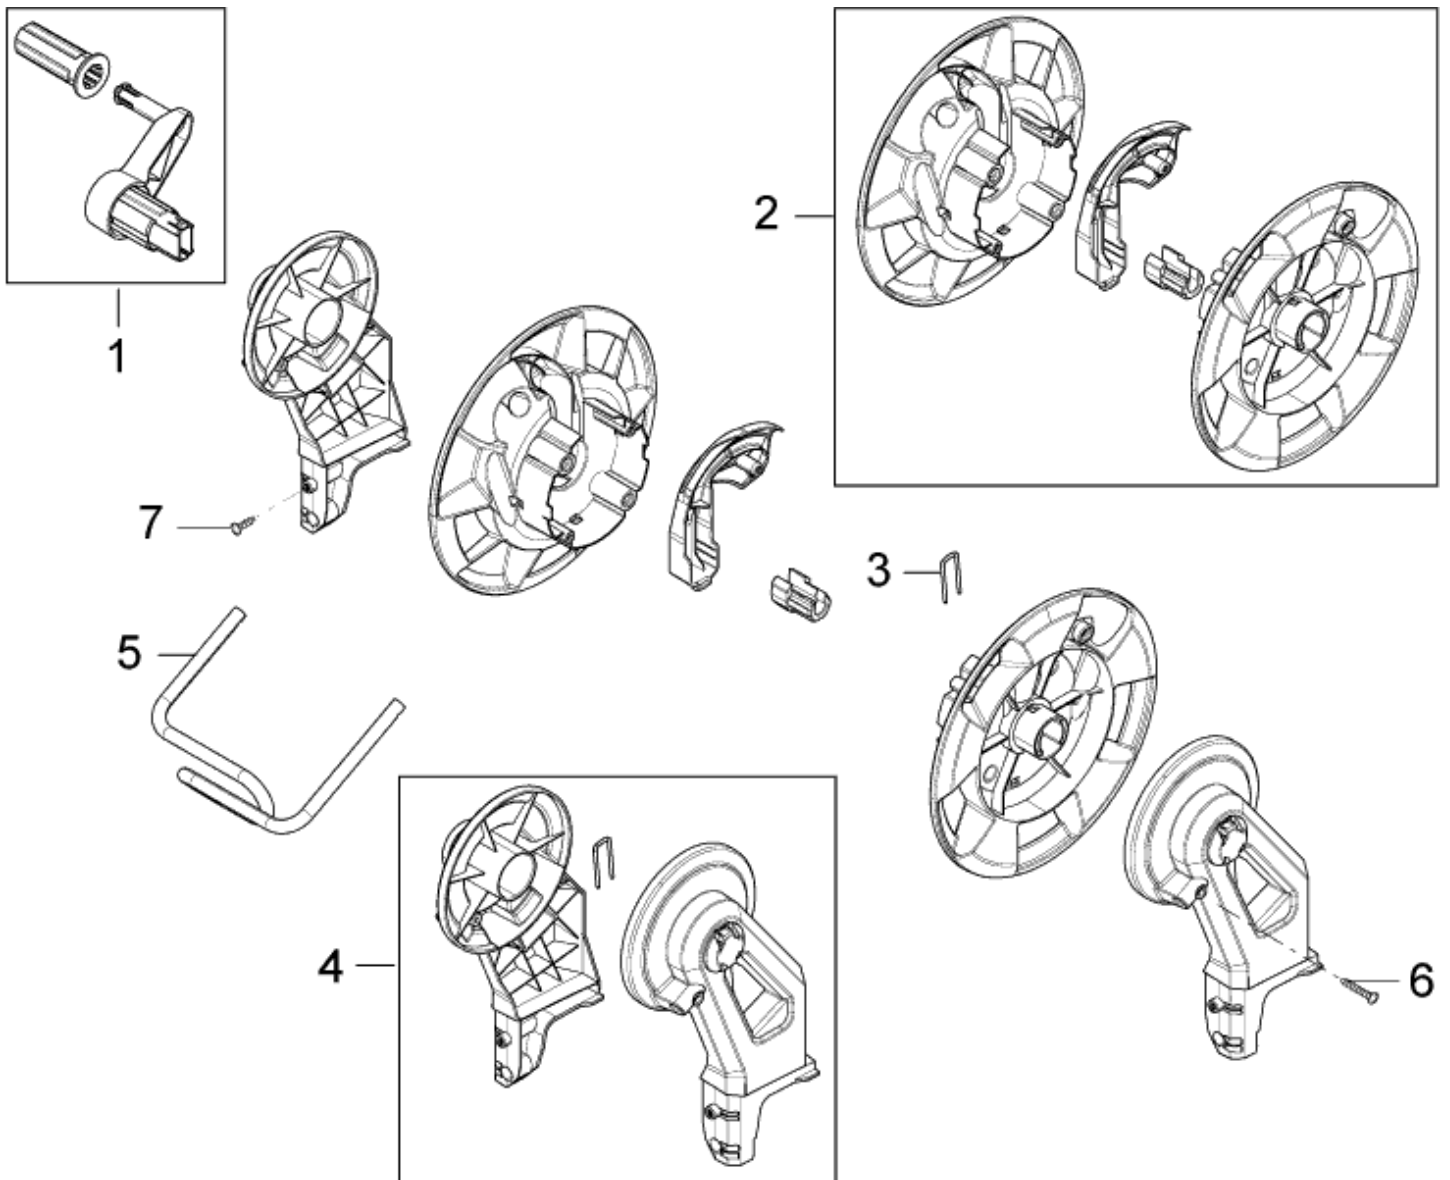

Part List ID

E130304

7

Pos	Part no.	Qty	Description	
01	127500051	1	LOCK RING	
02	127500040	1	NEW FAN	
03	128500601	1	MOTOR 230V/50HZ 2.1KW	
04	128500604	4	VIBRATION DAMPER	
05	128500605	1	THRUST BALL BEARING	
06	127130066	1	WASHER D22XD6.4X1.5	
07	127500050	1	SPRING WASHER	
08	128500608	1	SCREW M6X16 10.9 FZB ISO4762	
09	128500615	1	WOBBLE DISC KIT 10.7 DEG	
10	128500616	1	PISTON COMPLETE KIT 3PCS	
11	127440078	1	O-RING 72X2 SH90	
12	128500618	1	CYLINDERBLOCK KIT W.EASY START	Easystart
13	128500619	1	EASY START KIT	
14	128500620	1	U-PIN OUTLET	
15	128500195	1	INLET FILTER MESH SP	
16	128500622	1	OUTLET INSERT QUICK COUPLING	
17	3004304	1	O-RING 5.1X1.6 VITON SH 90	
18	128500624	1	NON RETURN VALVE COMPLETE	
19	128500626	1	START/STOP VALVE D3.05	
20	128500628	1	MICROSWITCH BOX COMPLETE	
21	127440081	1	THRUST COLLAR WATER KIT	
22	128500630	1	O-RING 10.0X2.2 NBR 90	
23	127440086	3	PRESSURE VALVE PLUG KIT	
24	127440085	3	O-RING 11.7X2.0 SH90	
26	128500633	1	CYLINDE HEAD R CYLINDER HEAD	
27	127500029	4	WASHER	
28	127500050	4	SPRING WASHER	
29	127500071	1	SCREW M6X70 DIN 912 4PCS	
30	128500634	1	CYLINDERBLOCK KIT	
31	128500675	1	U-PIN INLET	

Hose reel

E130.3

06-02-2015

Part List ID
E130306

8

Hose reel

E130.3

06-02-2015

Part List ID

E130306

9

Pos	Part no.	Qty	Description
0	128500531	1	HOSE REEL COMPLETE
1	128500590	1	HANDLE COMPLETE F.HOSE REEL
2	128500591	1	KIT FOR HOSE REEL
3	128500592	1	LOCK KIT
4	128500593	1	HOSE REEL BRACKET KIT
5	128500594	1	HOSE GUIDE BRACKET
6	128500595	2	SCREW K50X35 WN1452 BLACK TORX
7	101814782	2	SCREW K50X18 WN 1412 GALVANIZED