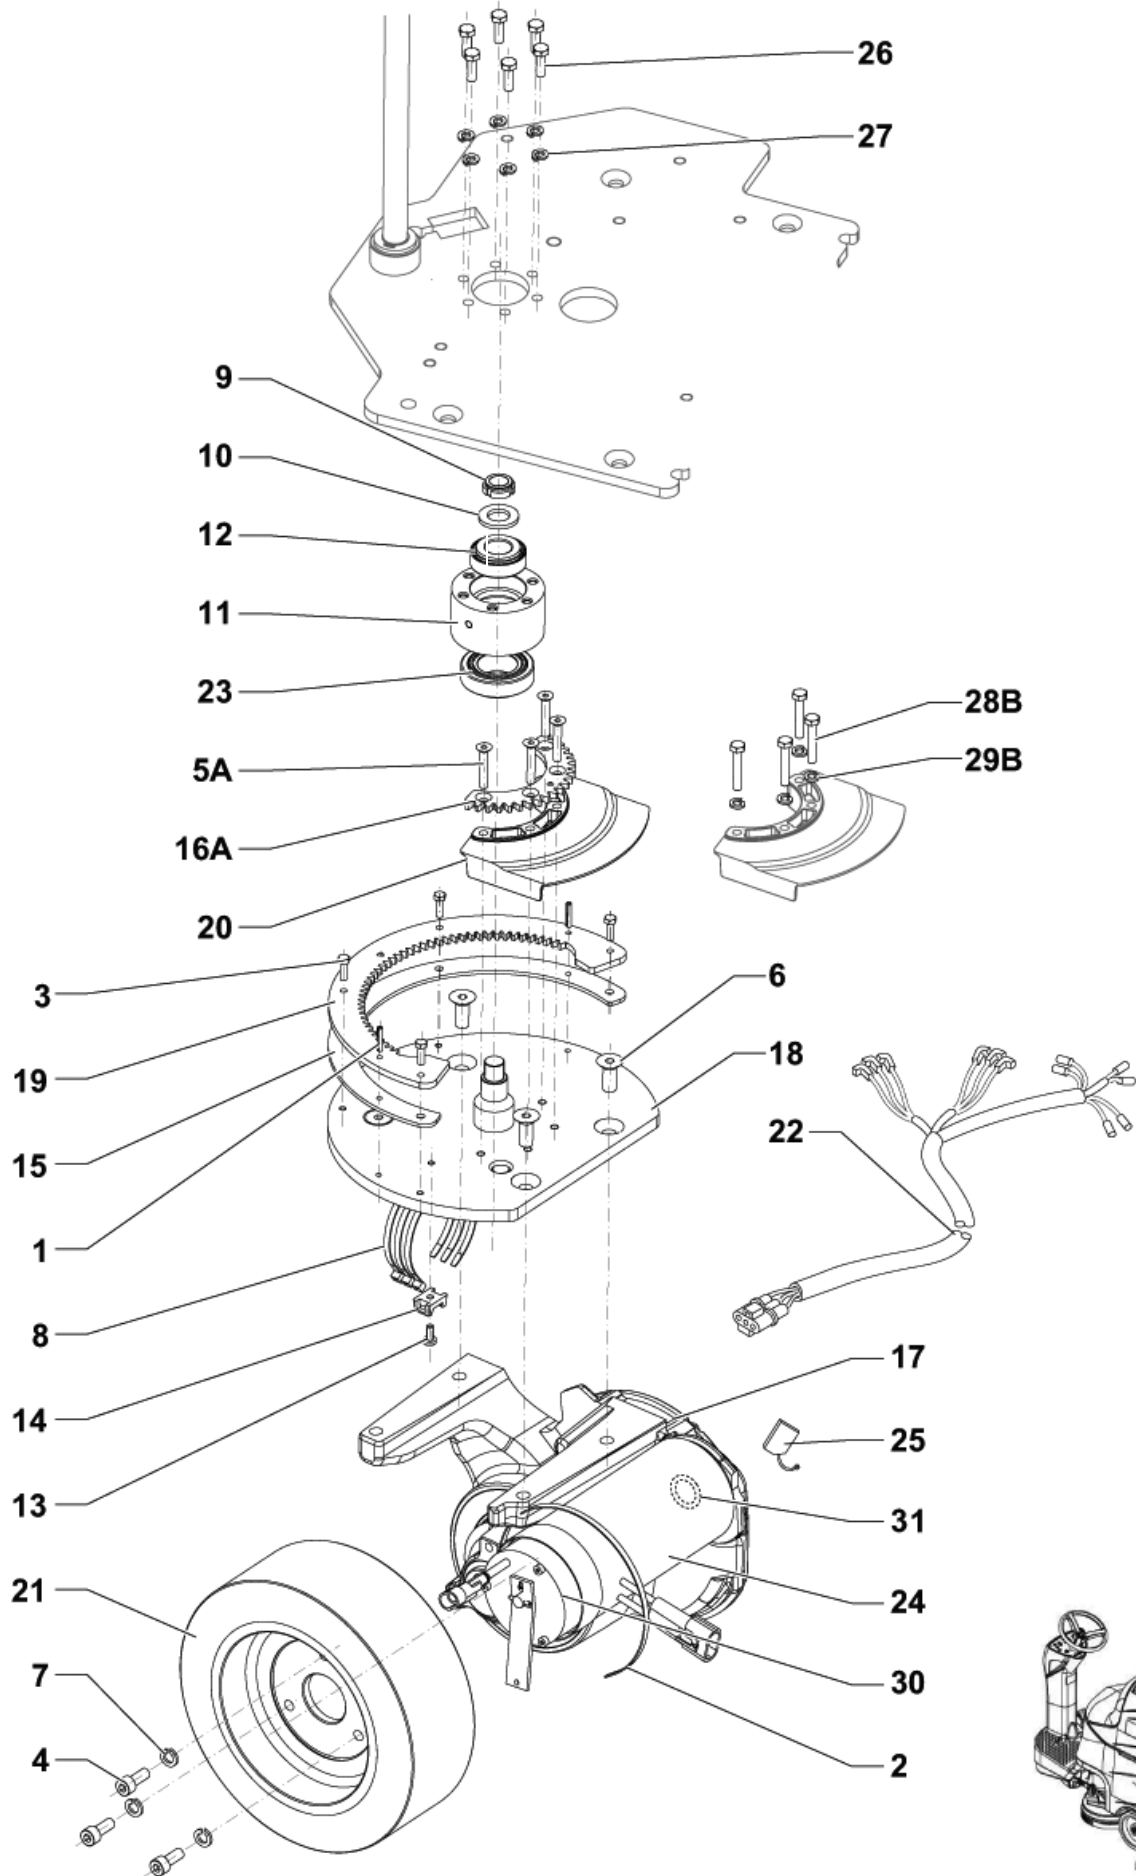

DRIVE WHEEL ASSY

SCRUBTEC R 466 / R 471 / R 417C / BOOST R4

20-11-2014

Part List ID
R466130

15

DRIVE WHEEL ASSY

SCRUBTEC R 466 / R 471 / R 417C / BOOST R4

20-11-2014

Part List ID
R466130

16

Pos	Part no.	Qty	Description	
11	909 5941 000	1	SUPPORT BALL BEARING	
12	909 5942 000	1	BEARING TAPER ROLLER 32004X	
15	9097807000	1	SPACER CROWN STEERING	
17	9100000074	1	MOTOR WHEEL 300W 24V KIT	
18	9097837000	1	BRACKET STEERING	
19	9097841000	1	CROWN STEERING Z100	
20	9098165000	1	PROTECTION DRIVE WHEEL WIRING	
21	9098407000	1	WHEEL DRIVE	
22	9098430000	1	HARNESS WHEEL MOTOR	
23	145 4691 000	1	BEARING TAPER ROLLER 32006	
24	9098625000	1	MOTOR ELECTRIC	when stock used up order 9100000076
24	9100000076	1	MOTOR ELECTRIC 300W 24V	
25	9098627000	1	CARBON BRUSHES KIT 2 PCS	
30	9098626000	1	BRAKE ELECTRIC.RELEASED	
31	9098800000	1	OIL SEAL 15X32X7	For MOTOR WHEEL 9097834000
K1	9098721000	1	HARDWARE DRIVE WHEEL KIT	Item 1-2-3-4-5-6-7-8-9-10-13-14-26-27-28-29
16A	9097809000	1	GEAR MAIN Z45	Only for Scrubtec R466 - R471 - BOOST R4