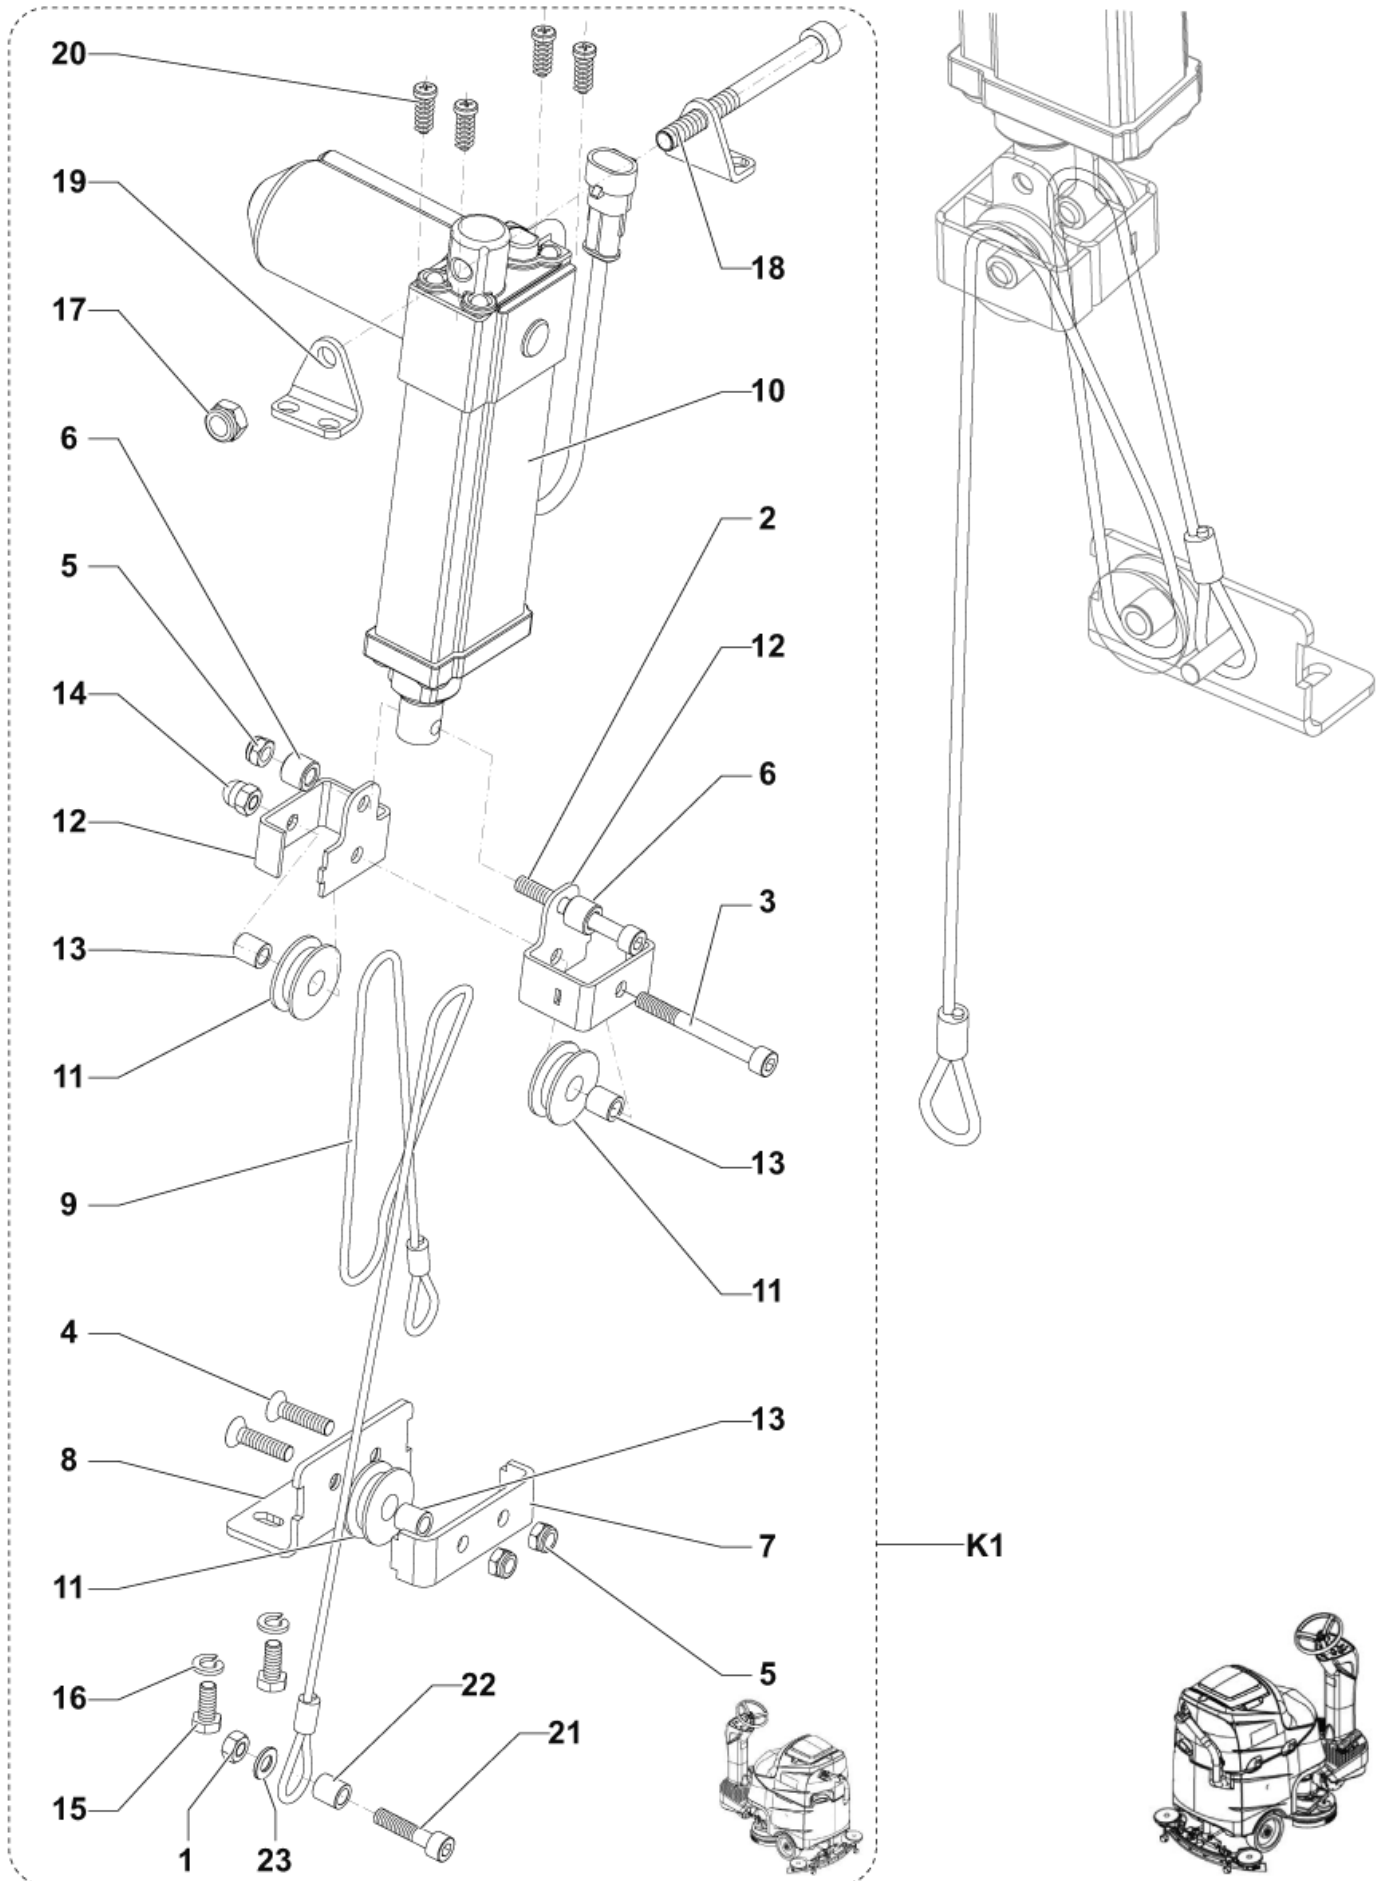

SOLUTION SYSTEM

SCRUBTEC R 466 / R 471 / R 417C / BOOST R4

20-11-2014

Part List ID
R466170

20

Pos	Part no.	Qty	Description	
1	9096916000	1	FILTER SOLUTION TANK	Optional
2	9097626000	1	VALVE BALL ELBOW D.13 KIT	
4	9098120000	1	HOSE PVC W/SPIRAL D12X18 L.323MM PKD	
5	909 6087 000	1	ELBOW CURVED 90. M 1/2	
6	9100000622	3	GASKET RUBBER D.11.5x19x5 BLACK PKD	
8	909 6555 000	1	SOLENOID VALVE 24V	
9	909 6086 000	1	ELBOW CURVED M/F	
10	9097115000	1	HOLDER RUBBER 1/2 FEMALE D.13	
11	9097821000	1	HOSE PVC W/SPIRAL D12X18 L.1020MM PKD	
13	9098115000	1	FILTER WATER	
14	9097943000	1	GASKET FOR WATER FILTER	
15	9097944000	1	FILTER NET SS 50 MESH FOR WATE	
16	9097945000	1	COVER TRASPARENT FOR WATER FIL	
K1	9098726000	1	HARDWARE SOLENOID VALVE KIT	Item 7-12-17-18

SQUEEGEE RAISING ASSY

SCRUBTEC R 466 / R 471 / R 417C / BOOST R4

20-11-2014

Part List ID
R466190

21