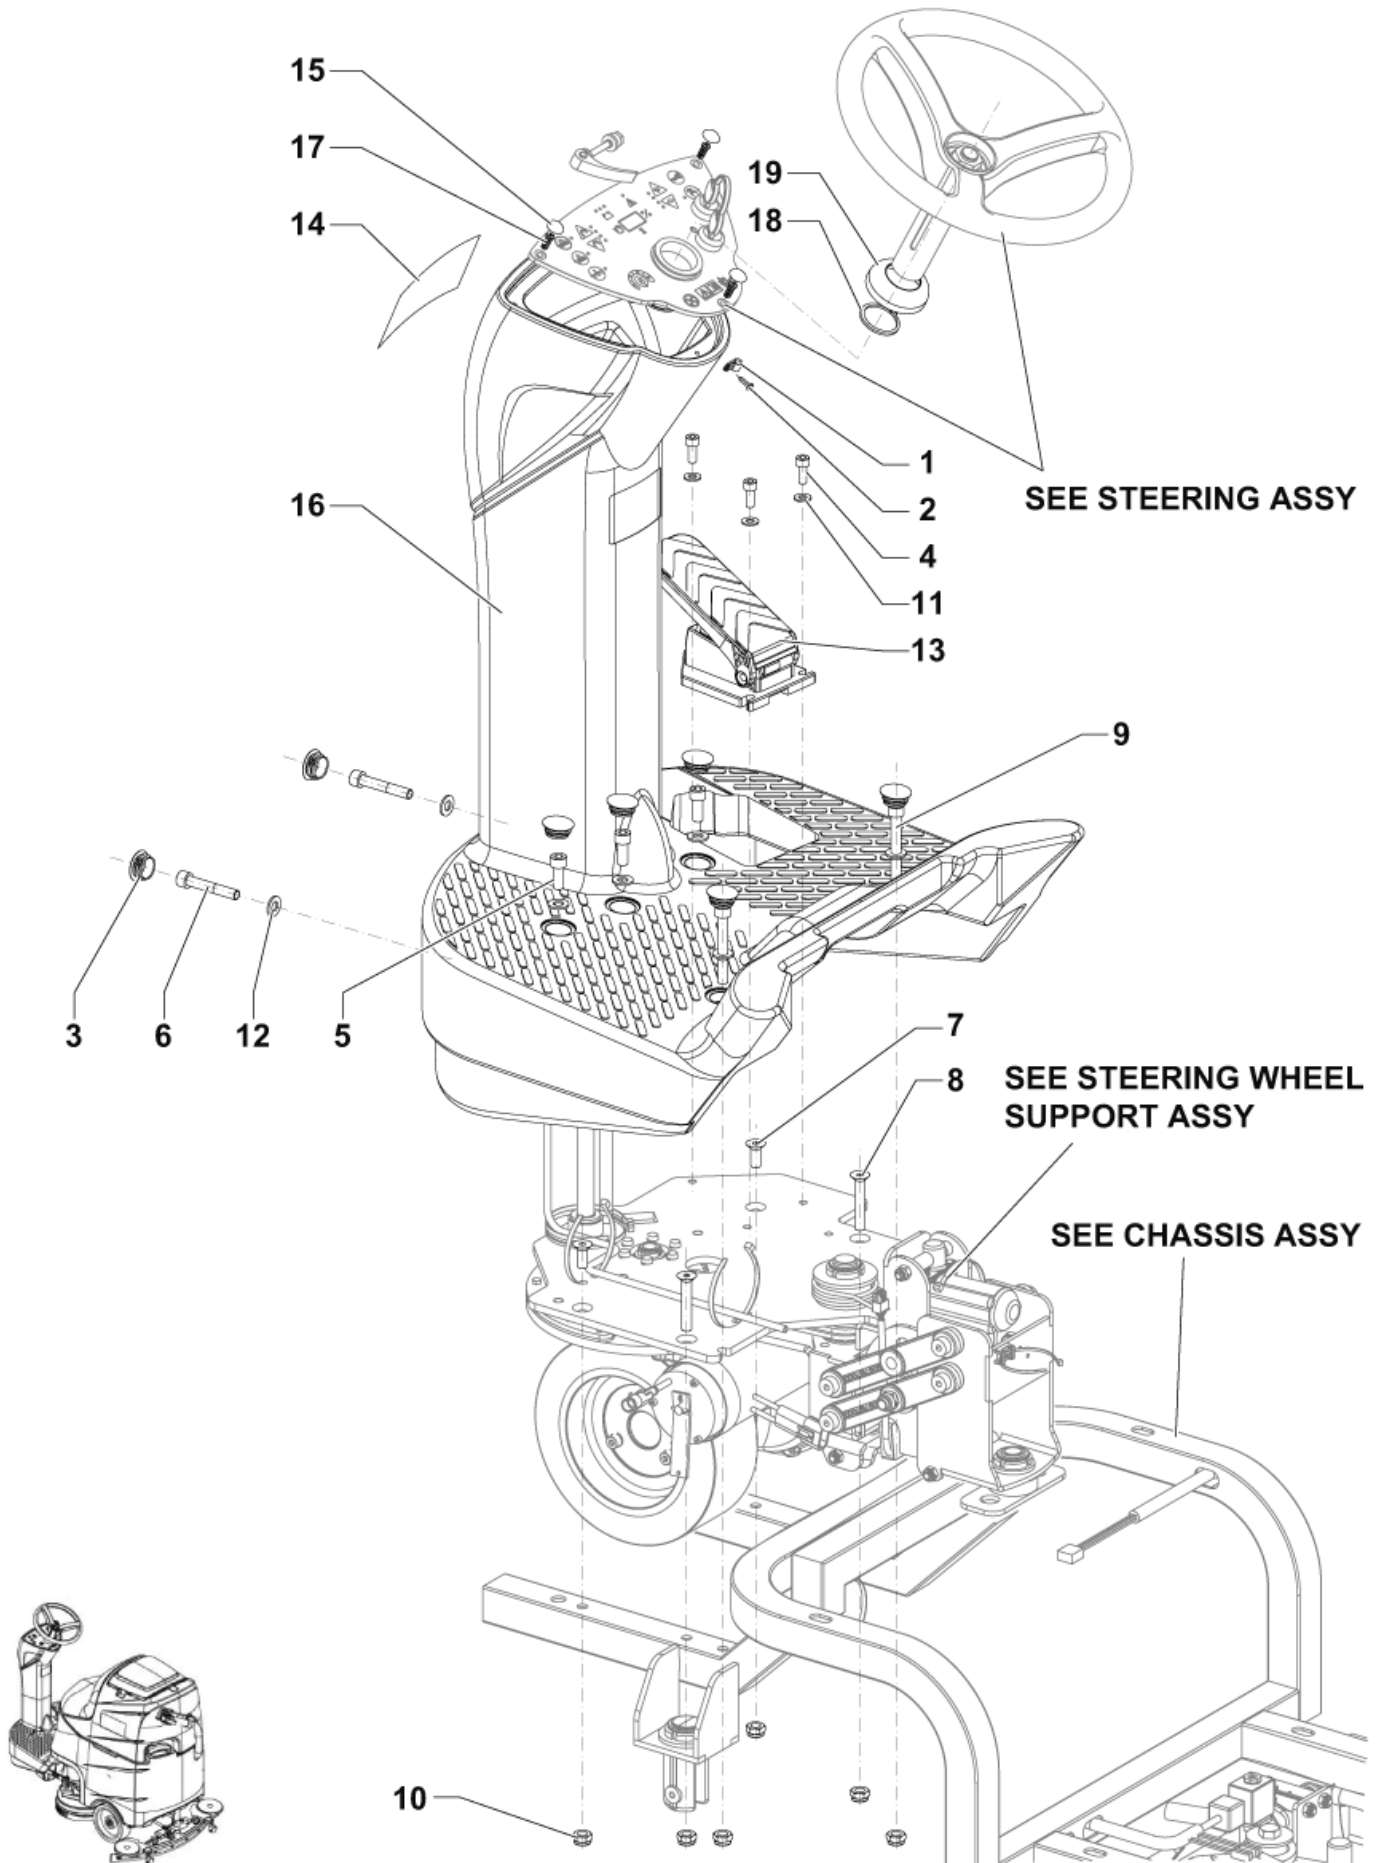

COLUMN SYSTEM

SCRUBTEC R 466 / R 471 / R 417C / BOOST R4

20-11-2014

Part List ID
R466070

9

COLUMN SYSTEM

SCRUBTEC R 466 / R 471 / R 417C / BOOST R4

20-11-2014

Part List ID
R466070

10

Pos	Part no.	Qty	Description
13	9097934000	1	PEDAL SPEED CONTROL
14	9099168000	1	DECALS SCRUBTEC R 466/471/BOOST KIT
16	9098346000	1	FOOTBOARD WITH COLUMN BLUE
19	9097806000	1	PROTECTION STEERING RING
K1	9098718000	1	HARDWARE STEERING COLUMN KIT

Item 1-2-3-4-5-6-7-8-9-10-11-12-15-17-18