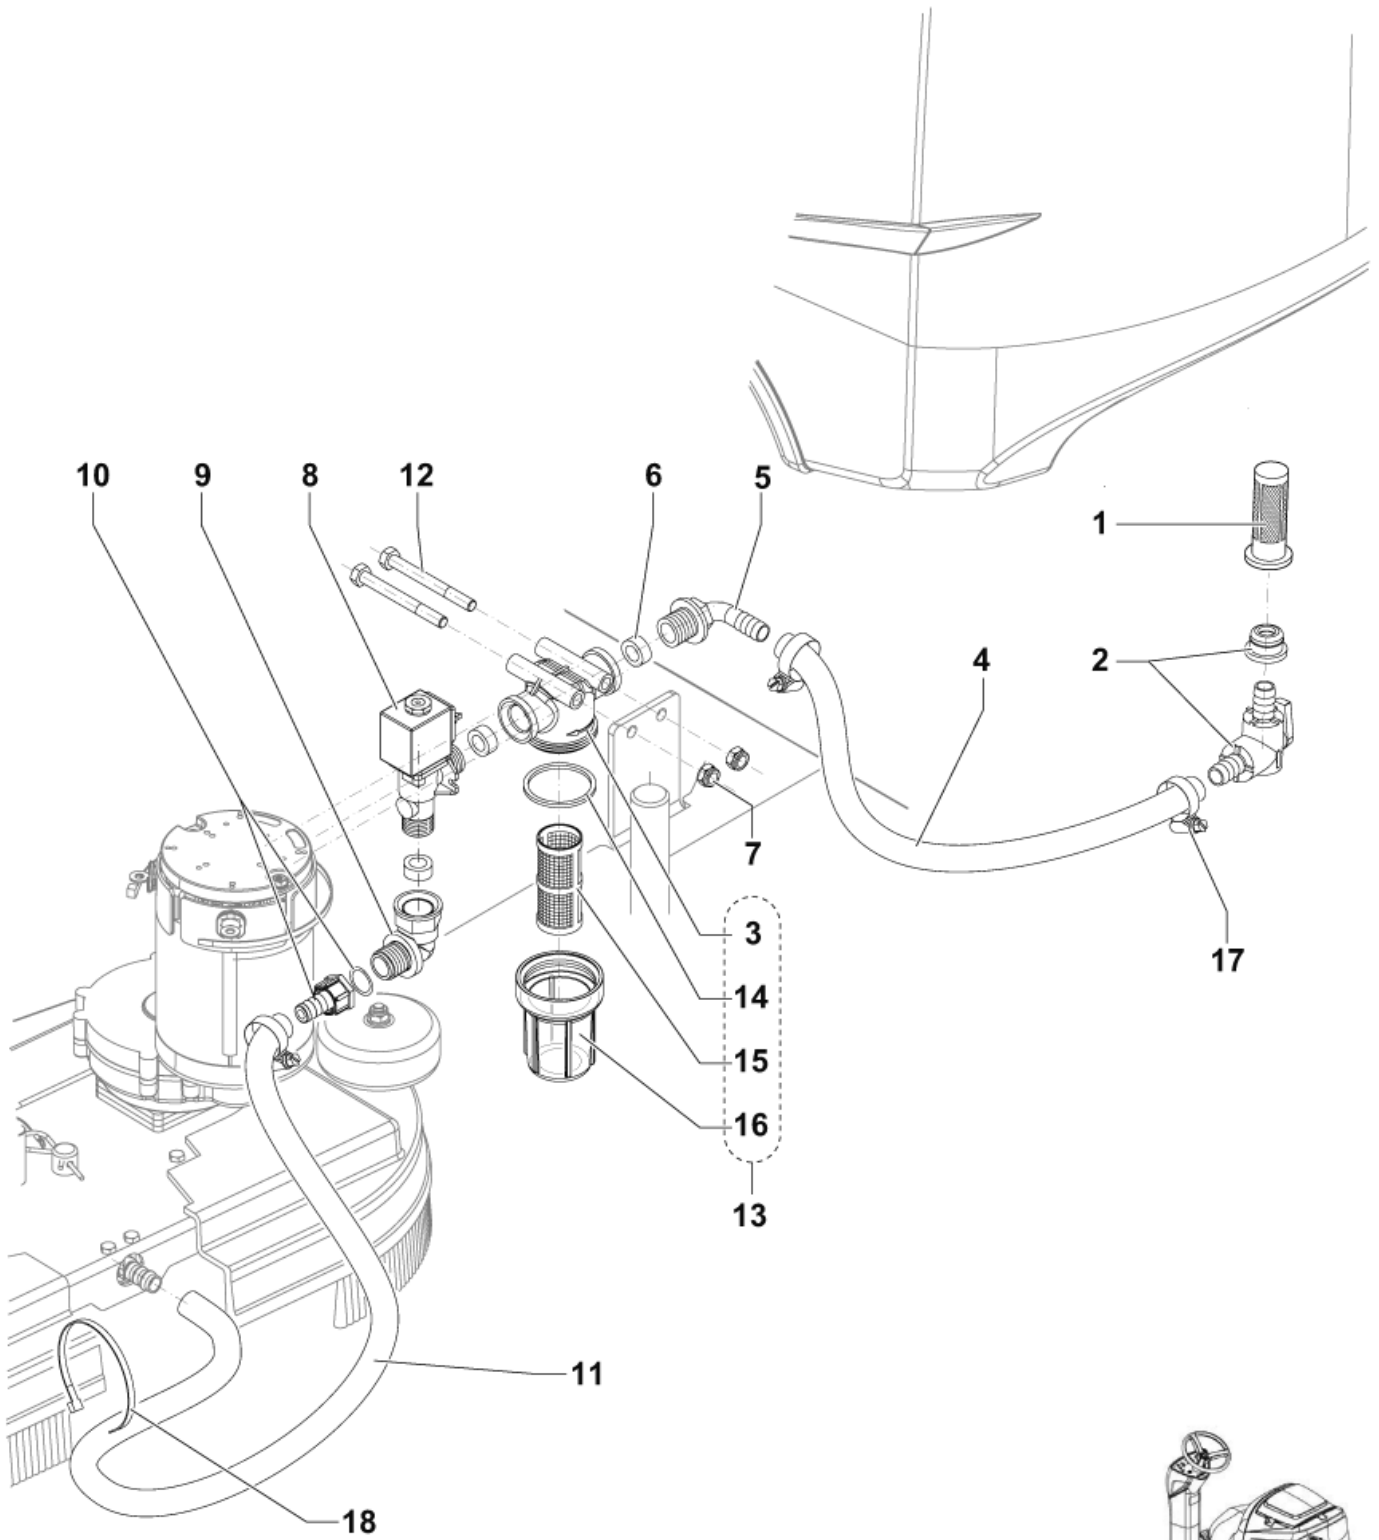

SOLUTION SYSTEM

SCRUBTEC R 466 / R 471 / R 417C / BOOST R4

20-11-2014

Part List ID
R466170

19

SOLUTION SYSTEM

SCRUBTEC R 466 / R 471 / R 417C / BOOST R4

20-11-2014

Part List ID
R466170

20

Pos	Part no.	Qty	Description	
1	9096916000	1	FILTER SOLUTION TANK	Optional
2	9097626000	1	VALVE BALL ELBOW D.13 KIT	
4	9098120000	1	HOSE PVC W/SPIRAL D12X18 L.323MM PKD	
5	909 6087 000	1	ELBOW CURVED 90. M 1/2	
6	9100000622	3	GASKET RUBBER D.11.5x19x5 BLACK PKD	
8	909 6555 000	1	SOLENOID VALVE 24V	
9	909 6086 000	1	ELBOW CURVED M/F	
10	9097115000	1	HOLDER RUBBER 1/2 FEMALE D.13	
11	9097821000	1	HOSE PVC W/SPIRAL D12X18 L.1020MM PKD	
13	9098115000	1	FILTER WATER	
14	9097943000	1	GASKET FOR WATER FILTER	
15	9097944000	1	FILTER NET SS 50 MESH FOR WATE	
16	9097945000	1	COVER TRASPARENT FOR WATER FIL	
K1	9098726000	1	HARDWARE SOLENOID VALVE KIT	Item 7-12-17-18