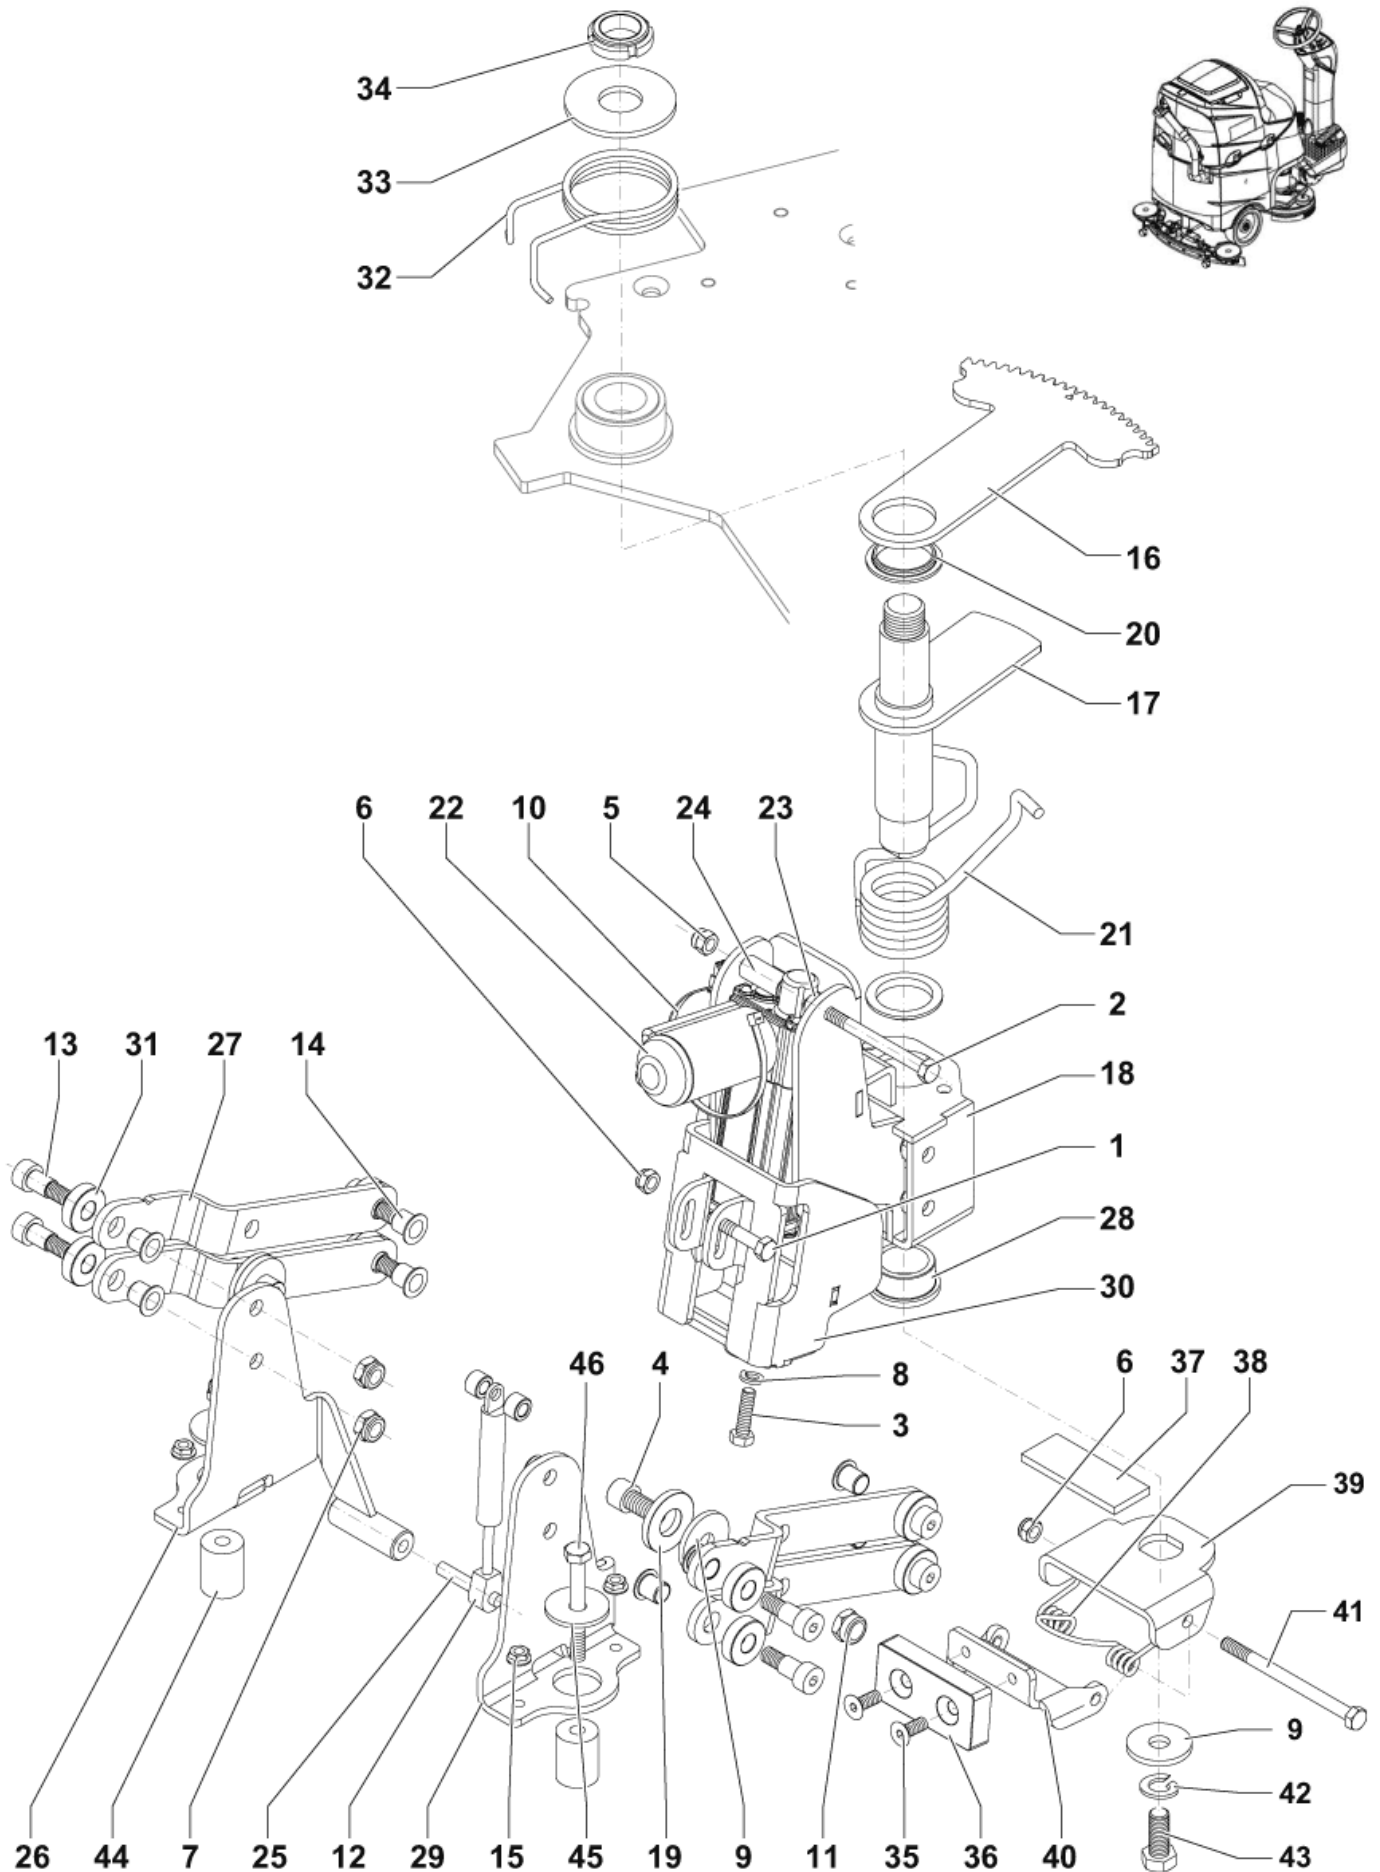

MAGIC DECK ASSEMBLY BOOST BRUSH

SCRUBTEC R 466 / R 471 / R 417C / BOOST R4

20-11-2014

Part List ID
R466310

35

MAGIC DECK ASSEMBLY BOOST BRUSH

SCRUBTEC R 466 / R 471 / R 417C / BOOST R4

20-11-2014

Part List ID
R466310

36

Pos	Part no.	Qty	Description	
12	909 5637 000	1	SPRING GAS	
16	9097810000	1	GEAR SLAVE	
17	9097811000	1	PIN DRIVEN CROWN	
18	9097822000	1	SUPPORT JACK	
21	9097850000	1	SPRING DRAGGING DECK	
22	9097852000	1	ACTUATOR LINEAR 24V DC STRK 66MM 16MM/S	
26	9098096000	1	PLATE LEFT BOOST DECK	
27	9098098000	4	ARM BOOST DECK	
29	9098228000	1	PLATE RIGHT BOOST DECK	
30	9098240000	1	BRACKET LOWER JACK MOTOR	
32	9097851000	1	SPRING ZERO SETTING BRUSH DECK	
36	9097813000	1	GUIDE DRAGGING DECK	
39	9098195000	1	FLANGE UP DRAGGING	
40	9098196000	1	FLANGE DOWN DRAGGING	
44	9098178000	2	SPACER 10.5x20x32	
K1	9099172000	1	HARDWARE DECK SUPP. BOOST KIT	Item 1-2-3-4-5-6-7-8-9-10-11-13-14-15-19-20-23-24-