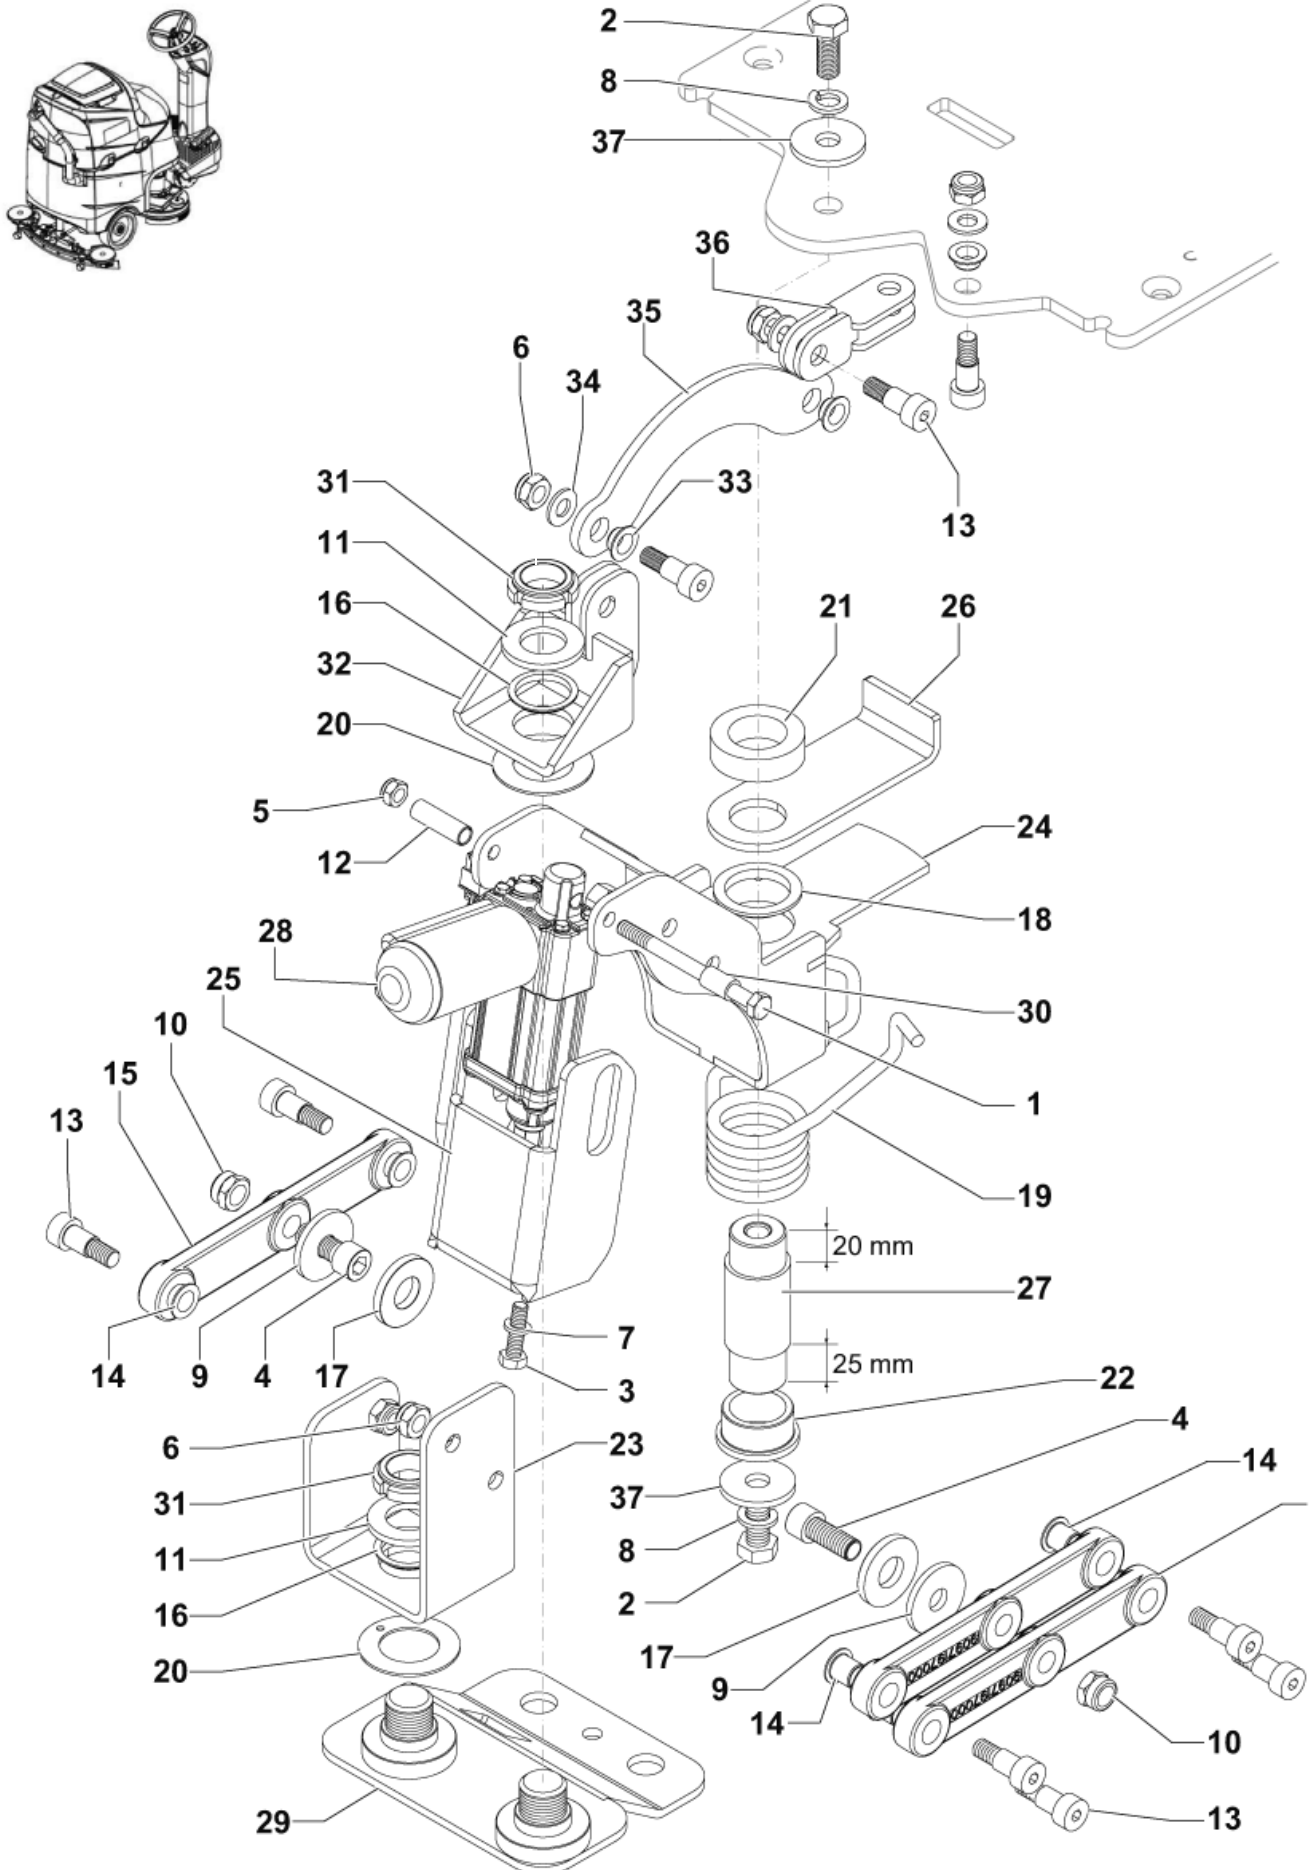

MAGIC DECK ASSEMBLY CYL. BRUSH

SCRUBTEC R 466 / R 471 / R 417C / BOOST R4

20-11-2014

Part List ID
R466270

29

MAGIC DECK ASSEMBLY CYL. BRUSH

SCRUBTEC R 466 / R 471 / R 417C / BOOST R4

20-11-2014

Part List ID

R466Z70

30

Pos	Part no.	Qty	Description
12	9097920000	1	SPACER D. 8.5X15X38
14	9097008000	6	BUSH FLANGED
15	9097197000	3	LEVER
16	9097812000	2	BEARING FLANGE IGLIDUR GFM-3032-04
17	9097824000	2	BUSH D.18.2X40
18	9097835000	1	BEARING FLANGE IGLIDUR GFM-3539-058
19	9097850000	1	SPRING DRAGGING DECK
20	9097854000	2	WASHER THRUST GTM 3254-015
21	9098121000	1	SPACER D.31X50X14.5 NYLON
22	9098216000	1	BEARING FLANGE IGLIDUR MFM-3038-020
23	9098409000	1	BRACKET SUPPORT CYL.DECK
24	9098410000	1	SUPPORT JACK CYL.DECK
25	9098411000	1	BRACKET LOWER JACK MOTOR CYL.D
26	9098415000	1	PLATE SPRING SUPPORT
27	9098416000	1	PIN SUPPORT JACK MOTOR CYL.DEC
28	910000683	1	ACTUATOR LINEAR 24V DC STRK 46MM PKD
29	9098418000	1	BRACKET ROTATING SUPPORT CYL.D
30	145 2381 000	1	BUSH
31	33005721	2	NUT RING M25X1.5 KMA8 LIGHT SERIES
32	9098420000	1	SUPPORT ROTATING CYL.DECK
33	146 0549 000	3	BUSH FLANGED
35	9098419000	1	ARM SIDE CYLINDRICAL DECK
36	9098421000	1	ARTICULATED JOINT FOR CYL DECK
K1	9098733000	1	HARDWARE CYL.BRUSH DECK SUPPOR

Item 1-2-3-4-5-6-7-8-9-10-11-13-34-37