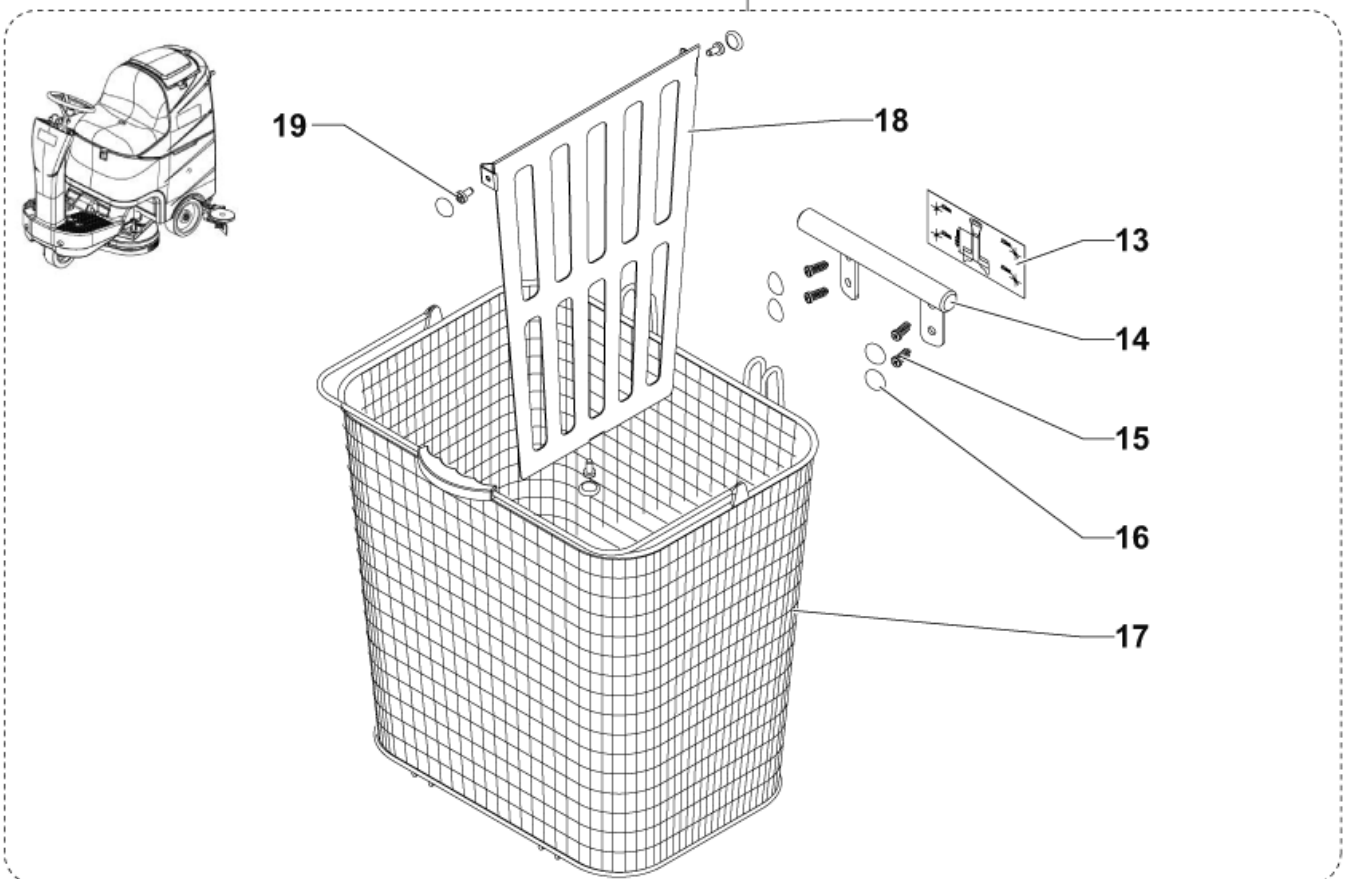

ACCESSORIES 2

SCRUBTEC R 466 / R 471 / R 417C / BOOST R4

20-11-2014

Part List ID
R466410

45

ACCESSORIES 2

SCRUBTEC R 466 / R 471 / R 417C / BOOST R4

20-11-2014

Part List ID
R466410

46

Pos	Part no.	Qty	Description	
5	33017513	2	HOLDER BROOM	
7	9097947000	1	NET DOCUMENT HOLDER	
17	9098250000	1	BASKET	
K1	9097815000	1	MOP AND TRASH KIT	Optional
K2	9098480000	1	BASKET KIT	Optional