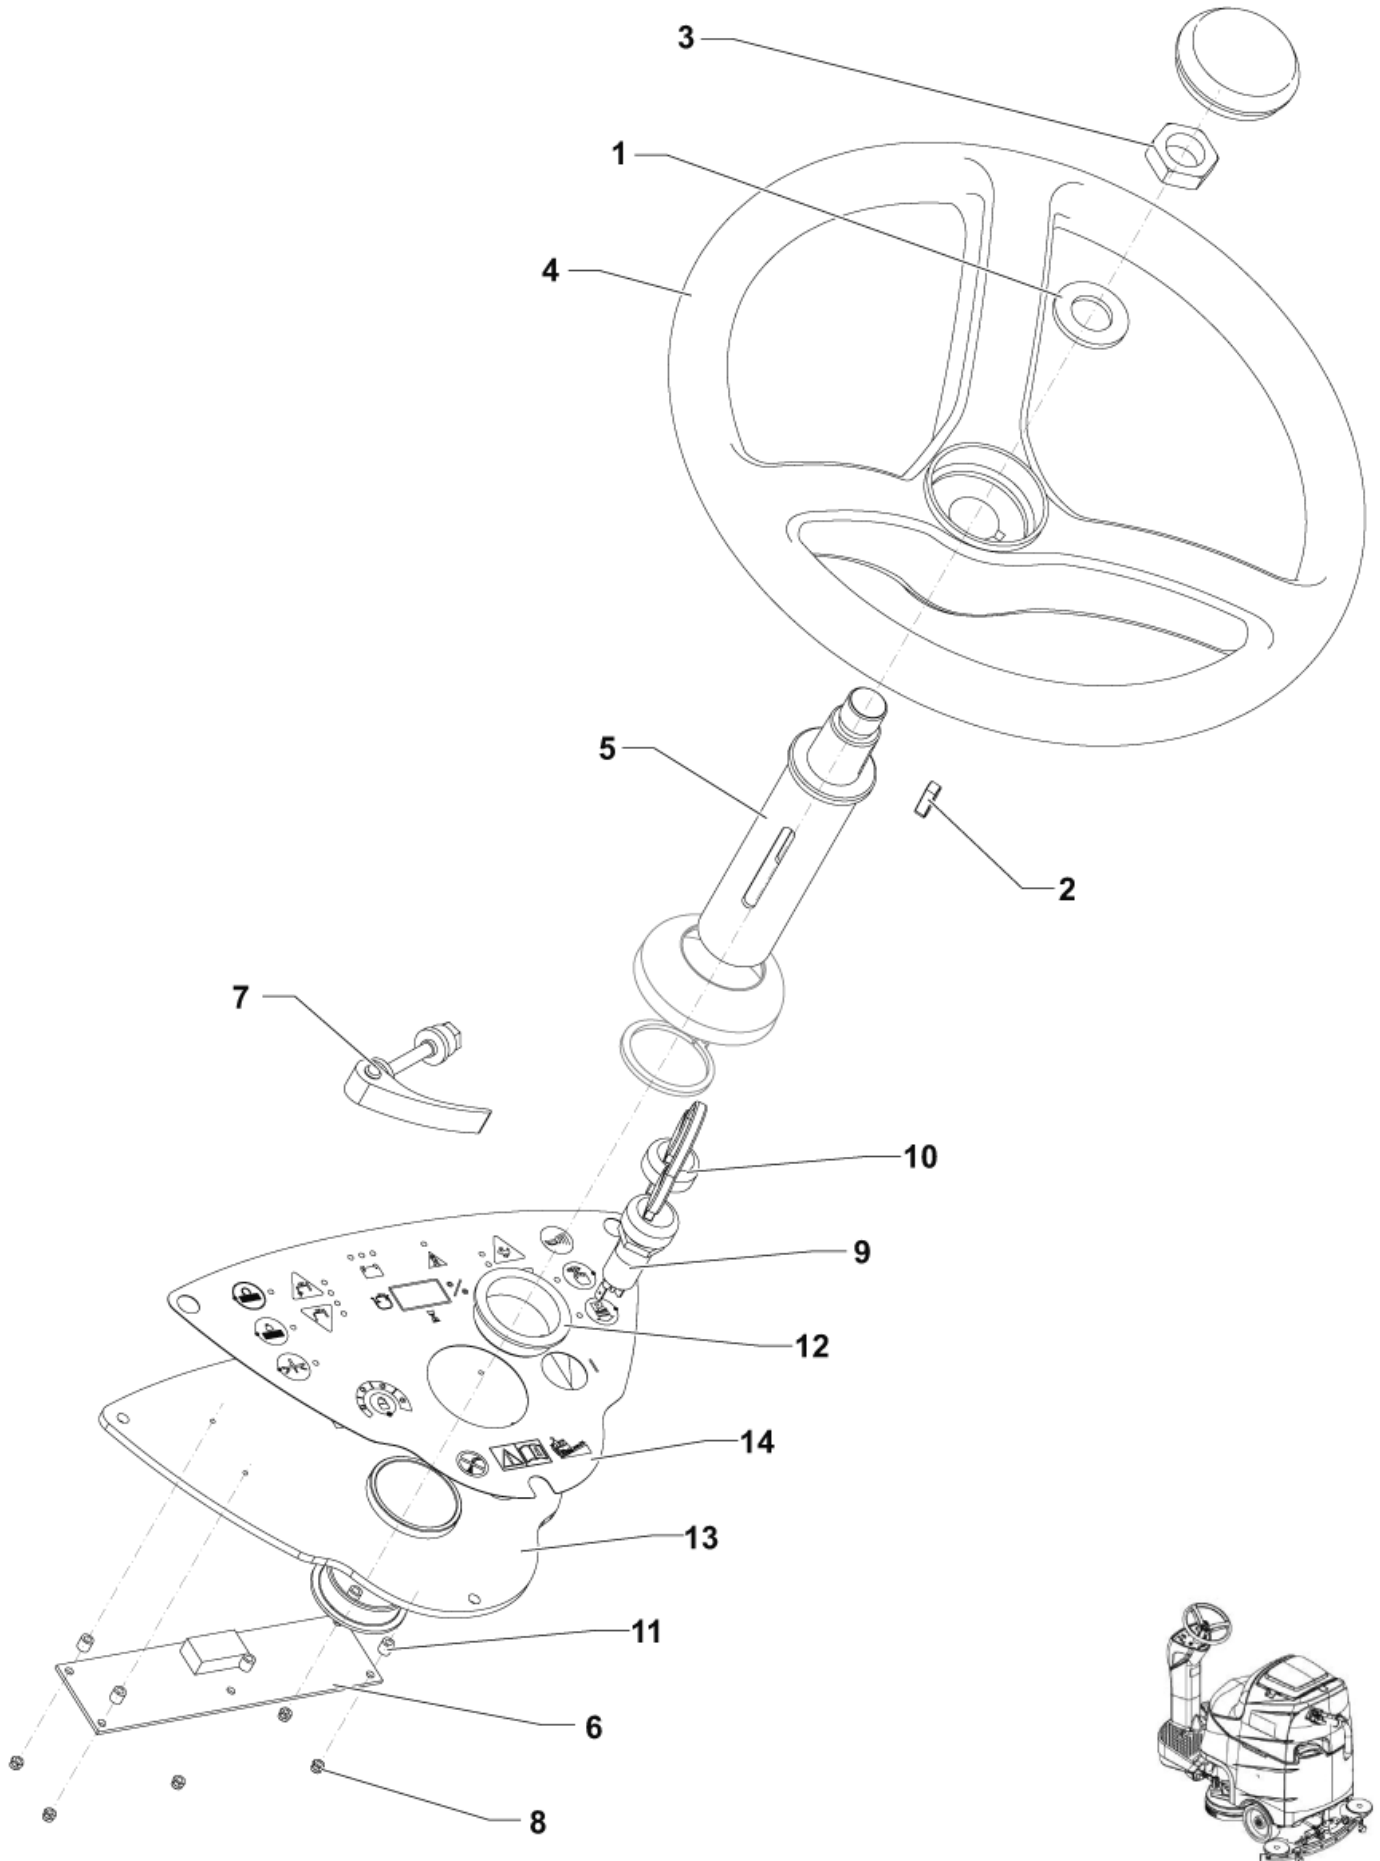

STEERING ASSY

SCRUBTEC R 466 / R 471 / R 417C / BOOST R4

20-11-2014

Part List ID
R466090

11

STEERING ASSY

SCRUBTEC R 466 / R 471 / R 417C / BOOST R4

20-11-2014

Part List ID
R466090

12

Pos	Part no.	Qty	Description	
2	1466147000	1	KEY 5X5X20 UNI6604A PKD	
4	909 6072 000	1	WHEEL. STEERING D.320	
5	9098782000	1	TUBE STEERING WHEEL ADJUSTMENT	
6	9100000181	1	CARD ELECTRONIC FUNCTIONS KIT	
7	9097796000	1	LEVER BLOCK STEERING WHEEL	
9	146 2888 000	1	SWITCH KEY WITH CAP	
10	146 2887 000	1	KEY 2 PCS	
12	9097843000	2	BEARING FLANGE IGLIDUR GFM-4044-14	
13	9098780000	1	PLATE STEERING WHEEL FIXING	
14	9098781000	1	DASHBOARD CONTROL PANEL	
K1	9099169000	1	HARDWARE STEERING WHEEL KIT	Item 1-3-8-11