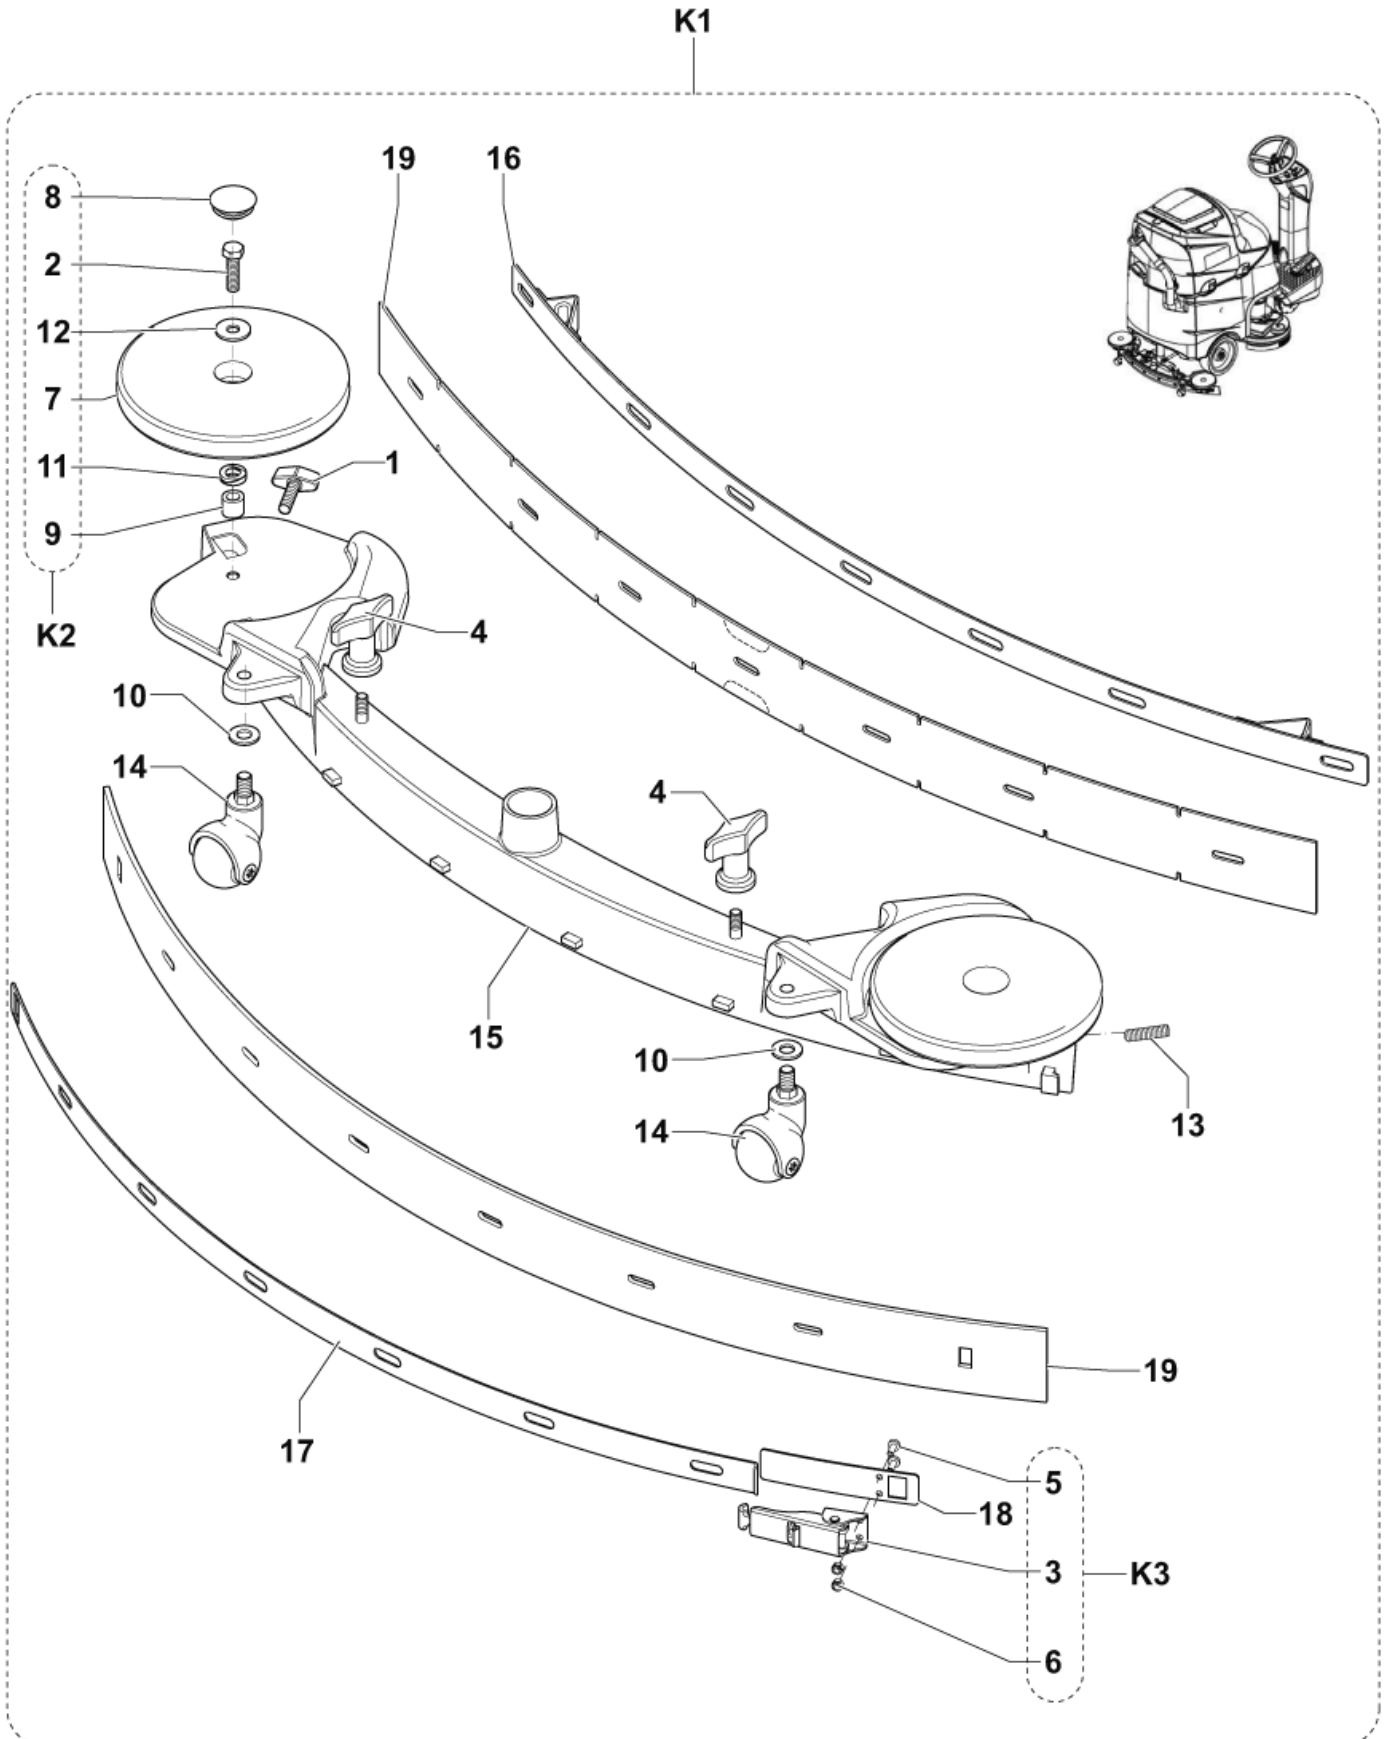

SQUEEGEE SYSTEMS

SCRUBTEC R 466 / R 471 / R 417C / BOOST R4

20-11-2014

Part List ID
R466210

23

SQUEEGEE SYSTEMS

SCRUBTEC R 466 / R 471 / R 417C / BOOST R4

20-11-2014

Part List ID
R466Z10

24

Pos	Part no.	Qty	Description	
1	909 6551 000	1	KNOB M8X30 THD STUD SS	
4	9097637000	1	SQUEEGEE FIXING KIT	
10	33005916	2	WASHER M10 UNI6592	
13	909 6600 000	1	SCREW GRUB M8X30 UNI5929 SS	
14	9099163000	2	WHEEL CASTOR D.42	
15	9098379000	1	WELDMENT SQUEEGEE TOOL890MM/35	
16	9098380000	1	STRAP FRONT SQUEEGEE 35 INC	
17	9098381000	1	STRAP SKIRT REAR RIGHT 35 INC.	
18	9098382000	1	STRAP SKIRT REAR LEFT 35 INC	
19	9097804000	1	BLADE SQUEEGEE 890MM 35 GUM KIT	Optional
19	9099855000	1	BLADES PU 890MM/35 KIT	
K1	9098728000	1	SQUEEGEE CPL PU 890MM/35 KIT	
K2	909 6887 000	2	ROLLER BUMPER KIT	Item 2-7-8-9-11-12
K3	909 6394 000	1	LATCH SQUEEGEE KIT	Item 3-5-6