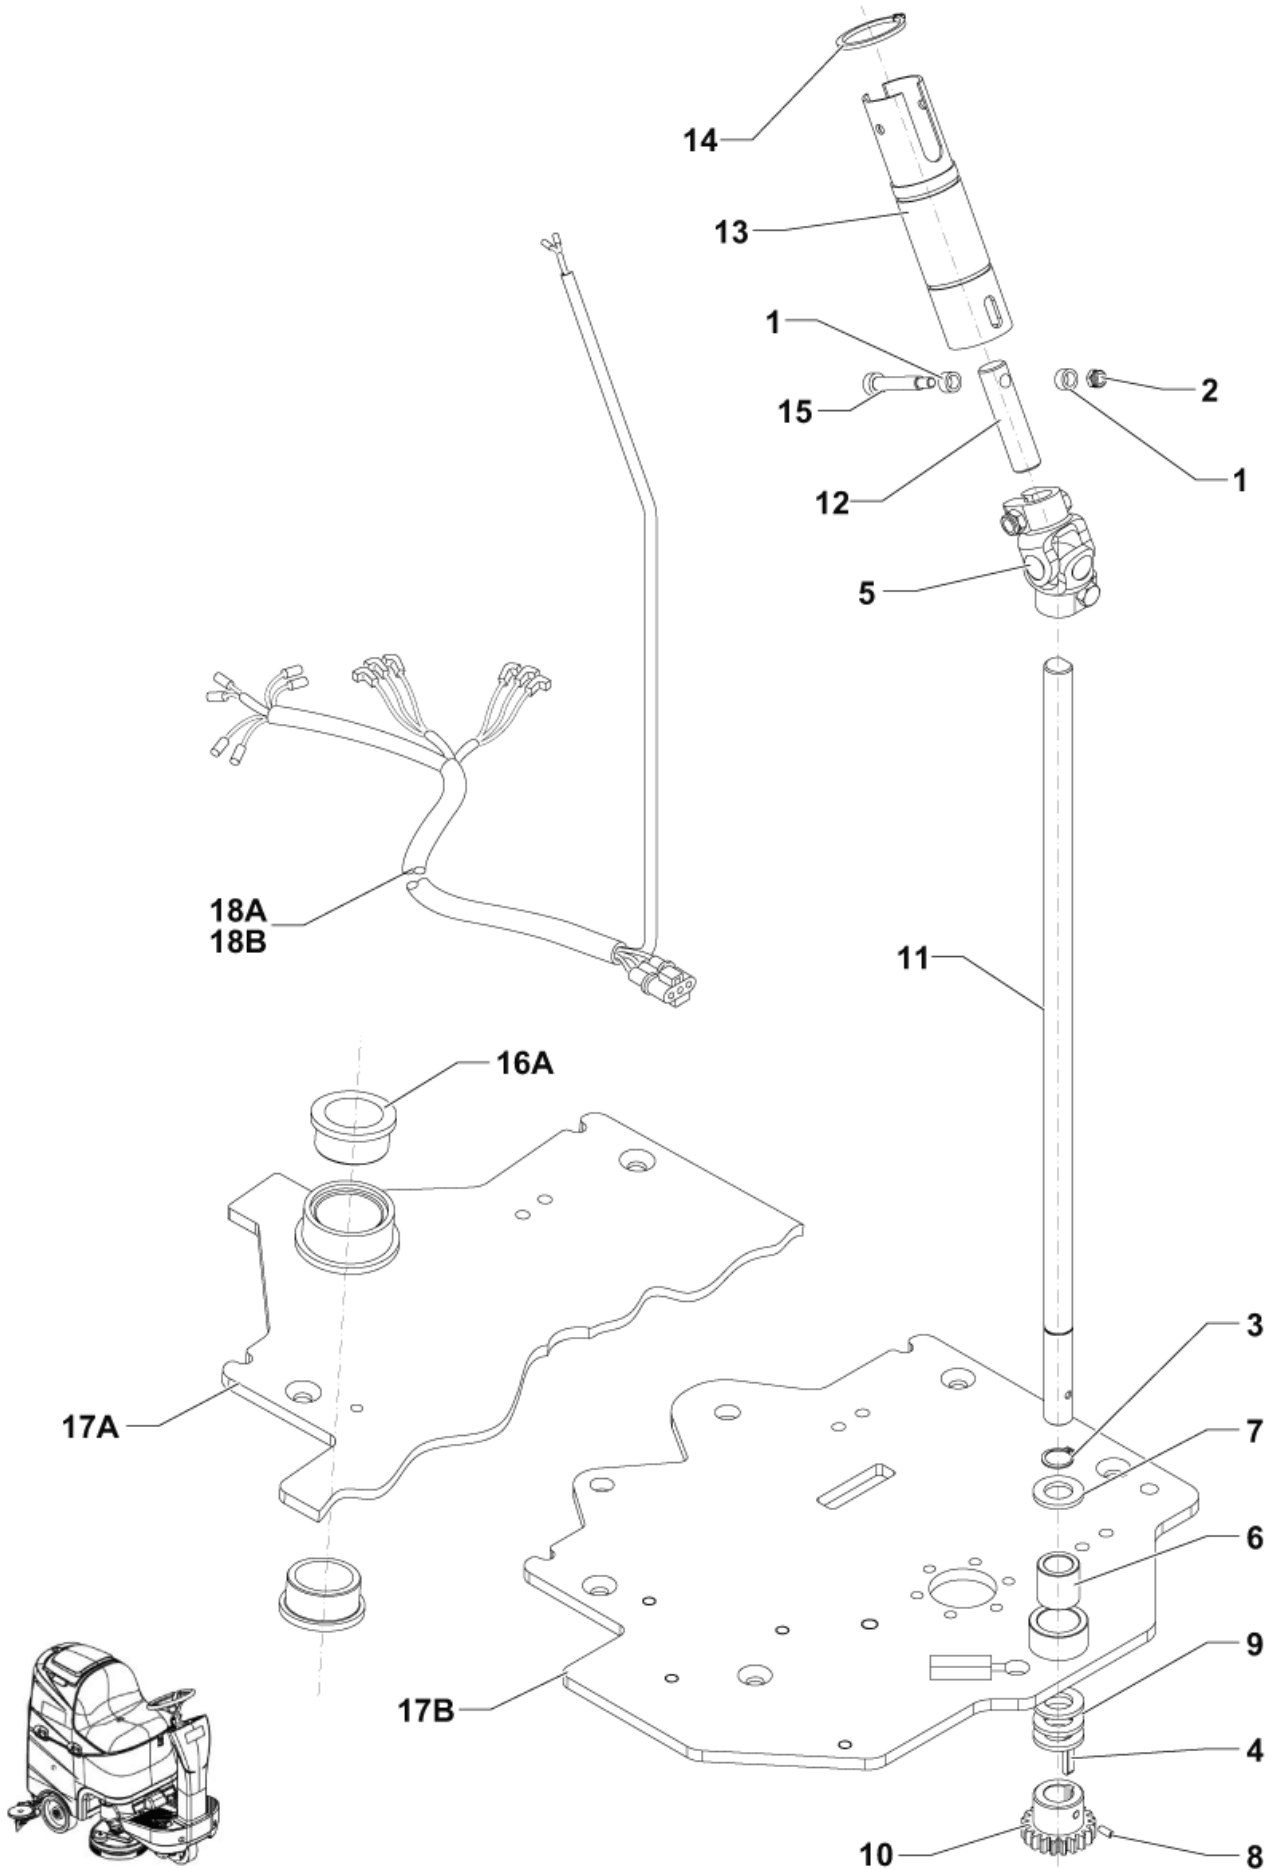

STEERING WHEEL SUPPORT ASSY

SCRUBTEC R 466 / R 471 / R 417C / BOOST R4

20-11-2014

Part List ID
R466110

13

STEERING WHEEL SUPPORT ASSY

SCRUBTEC R 466 / R 471 / R 417C / BOOST R4

20-11-2014

Part List ID
R466110

14

Pos	Part no.	Qty	Description	
4	1466146000	1	KEY 5X5X25 UNI6604A PKD	
5	145 9619 000	1	JOINT UNIVERSAL D.17	
10	909 5943 000	1	PINION STEERING	
11	9097840000	1	SHAFT STEERING	
12	9098779000	1	SHAFT STEERING	
13	9099425000	1	TUBE STEERING KIT	TSB IT 2011-076
15	9098166000	1	SCREW 8X40 M6 ISO7379 12.9 GEOMET 320A	
K1	9098720000	1	HARDWARE STEERING SUPPORT KIT	Item 1-2-3-6-7-8-9-14 - TSB IT 2011-076
16A	9098216000	2	BEARING FLANGE IGLIDUR MFM-3038-020	Only for Scrubtec R466 - R471 - BOOST R4
17A	9097937000	1	PLATE STEERING SUPPORT	Only for Scrubtec R466 - R471 - BOOST R4
17B	9098412000	1	PLATE STEERING SUPPORT	Only for Scrubtec R471C
18A	9098891000	1	HARNESS FOOT BOARD DISC DECK	Only for Scrubtec R466 - R471 - BOOST R4
18B	9098892000	1	HARNESS FOOT BOARD CYL DECK	Only for Scrubtec R471C

K1 - NOT SHOWN