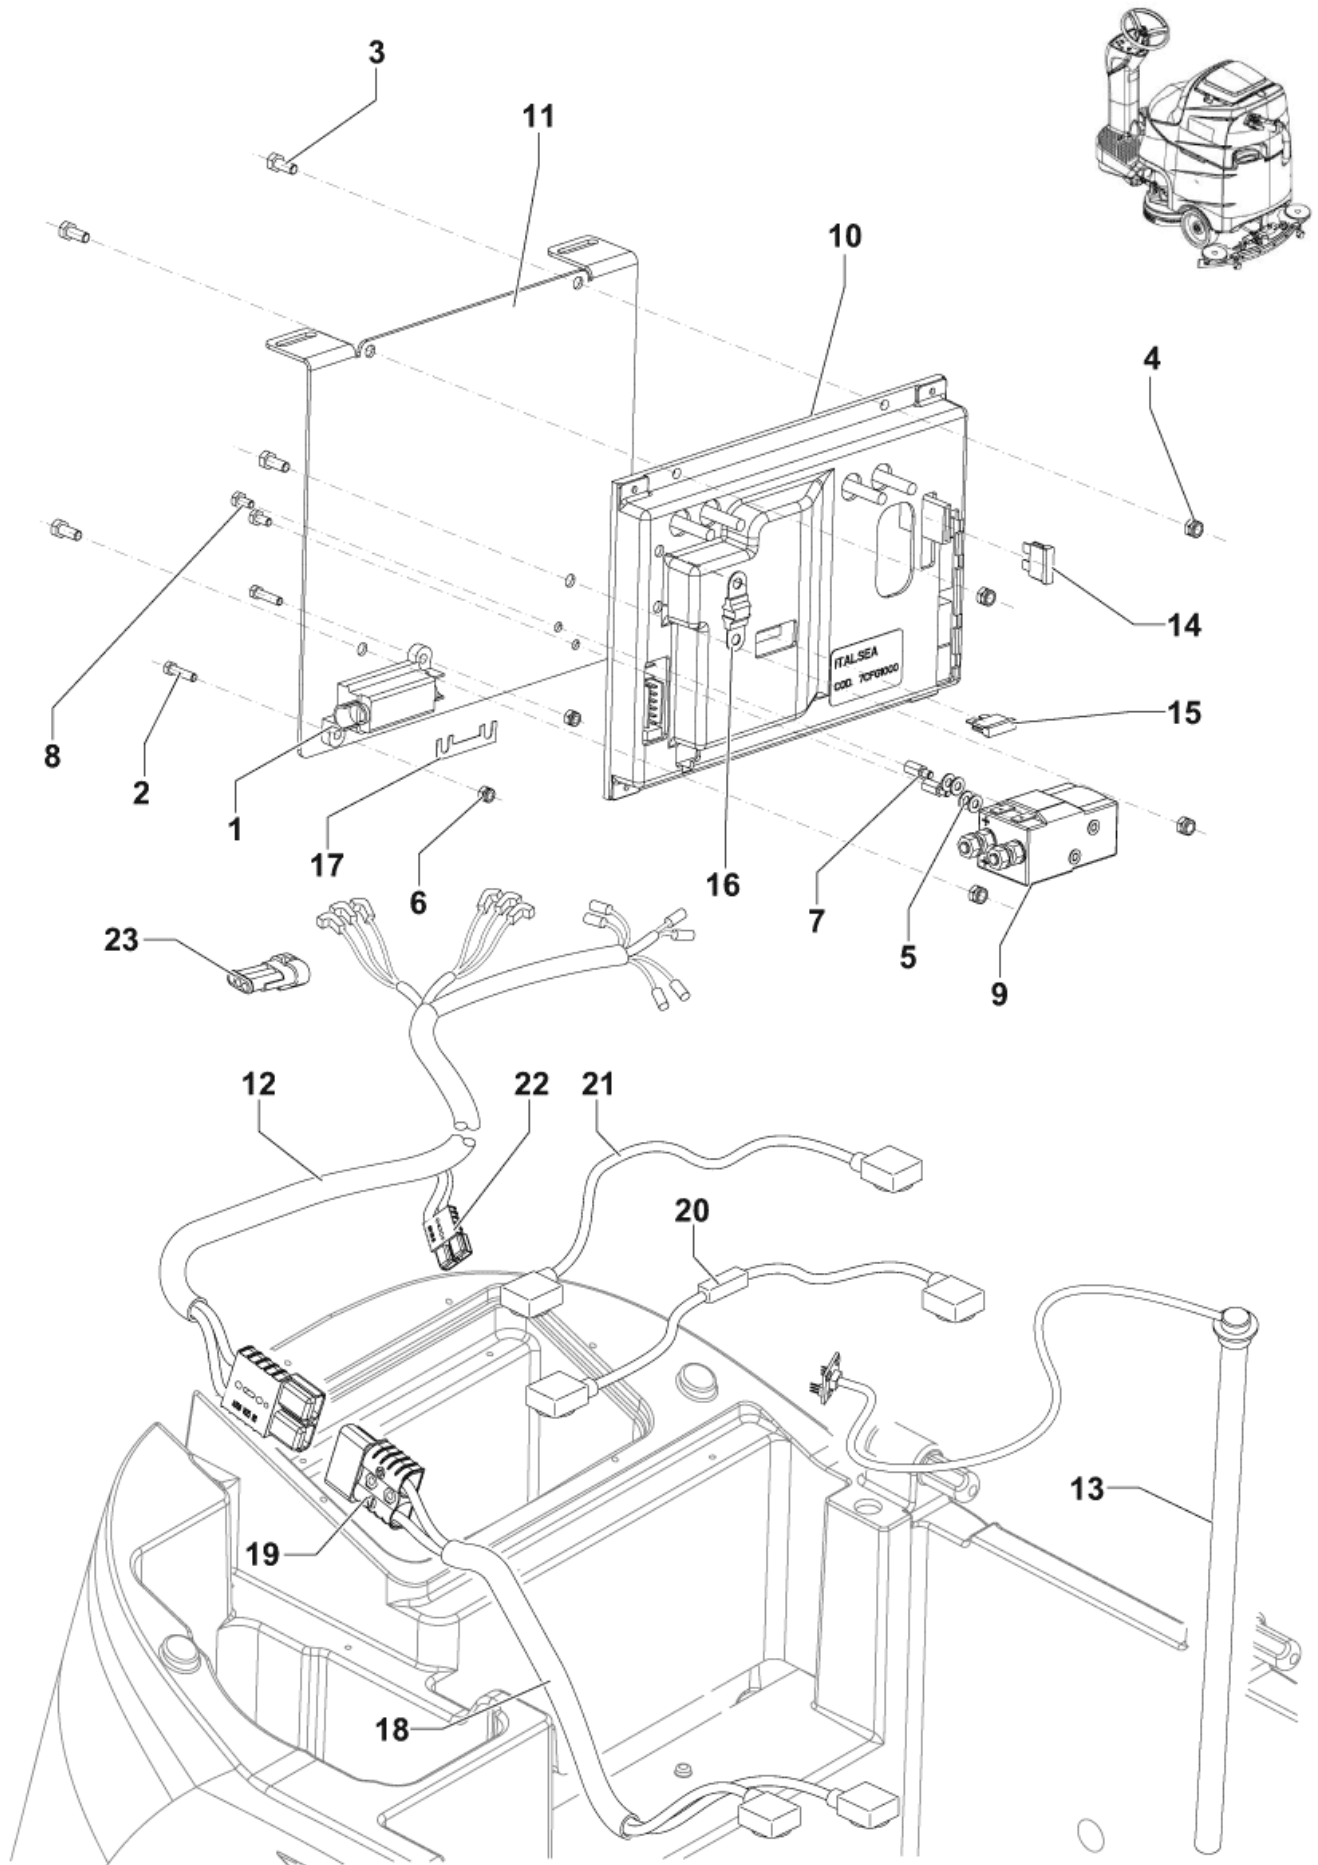

ELECTRICAL COMPONENTS

SCRUBTEC R 466 / R 471 / R 417C / BOOST R4

20-11-2014

Part List ID
R466350

39

ELECTRICAL COMPONENTS

SCRUBTEC R 466 / R 471 / R 417C / BOOST R4

20-11-2014

Part List ID
R466350

40

Pos	Part no.	Qty	Description
1	145 8046 000	1	HOLDER FUSE
9	9097208000	1	SWITCH ELECTROMAGNETIC 24V
10	9100000024	1	CARD ELECTRONIC TRACTION KIT for machine with motorwheel 910000074
10	9100000183	1	CARD ELECTRONIC TRACTION/FUNCTIONS KIT for machine with motorwheel 9097834000
11	9097860000	1	PLATE FIXING ELECTRONIC CARD
12	9098190000	1	HARNESS EL.COMPON.BOX
12	9099681000	1	HARNESS ELCTRICAL COMPONENTS BOX
13	9098897000	1	SENSOR PRESSURE KIT
14	145 8368 000	1	FUSE BLADE 3A
15	145 9853 000	1	FUSE BLADE 15A
16	9097830000	1	FUSE MIDIFUSE 100A
17	145 9854 000	1	FUSE 50A
18	9099694000	1	HARNESS BATTERY
19	9098762000	1	CONNECTOR 120A RED
20	9098526000	1	CABLE BATTERY WITH FUSE
21	9097590000	1	CABLE BATTERY INTERCONNECTION
22	9098761000	1	CONNECTOR 50A RED
23	9099203000	1	CONNECTOR 3 WAYS WITH BRIDGE
K1	9098739000	1	HARDWARE ELECTRIC COMPONENTS K

POSITIONS 12: 9098190000 before serial number 3510122204474 - SEE TSB IT 2012-087

POSITIONS 12: 9099681000 starting from serial number 3510122204474 - SEE TSB IT 2012-087