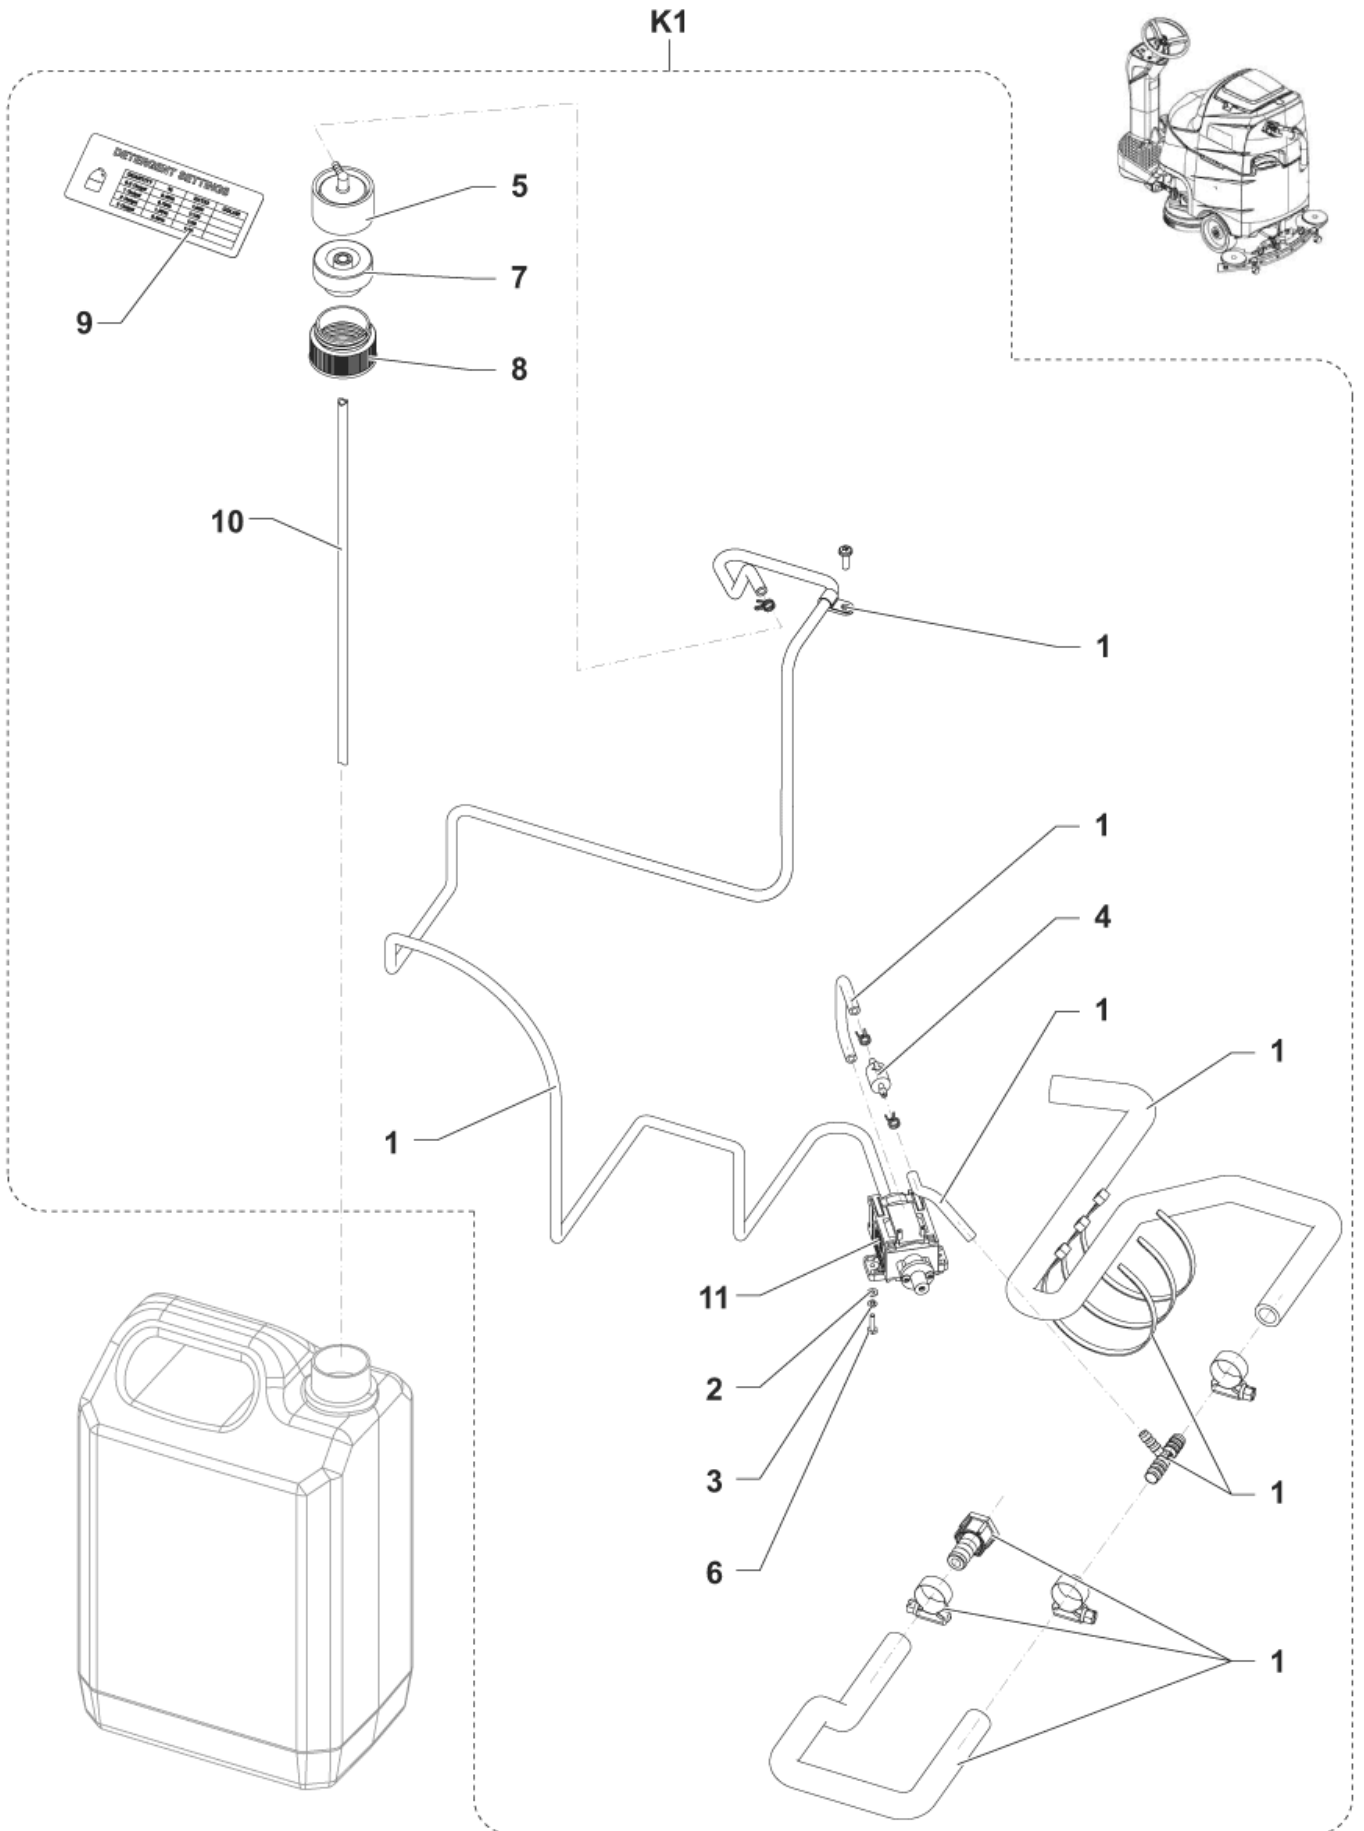

ACCESSORIES 1

SCRUBTEC R 466 / R 471 / R 417C / BOOST R4

20-11-2014

Part List ID
R466390

43

ACCESSORIES 1

SCRUBTEC R 466 / R 471 / R 417C / BOOST R4

20-11-2014

Part List ID
R466390

44

Pos	Part no.	Qty	Description	
1	9099948000	1	HOSES ECOFLEX SYSTEM KIT	
4	56315522	1	CHECK VALVE 1/8 BARB 125PSI	
11	909 6183 000	5	PUMP CHEMICAL MIX	
K1	9099069000	1	SYSTEM CHEMICAL MIXING KIT	Optional - Inst.Instr. 9099118000