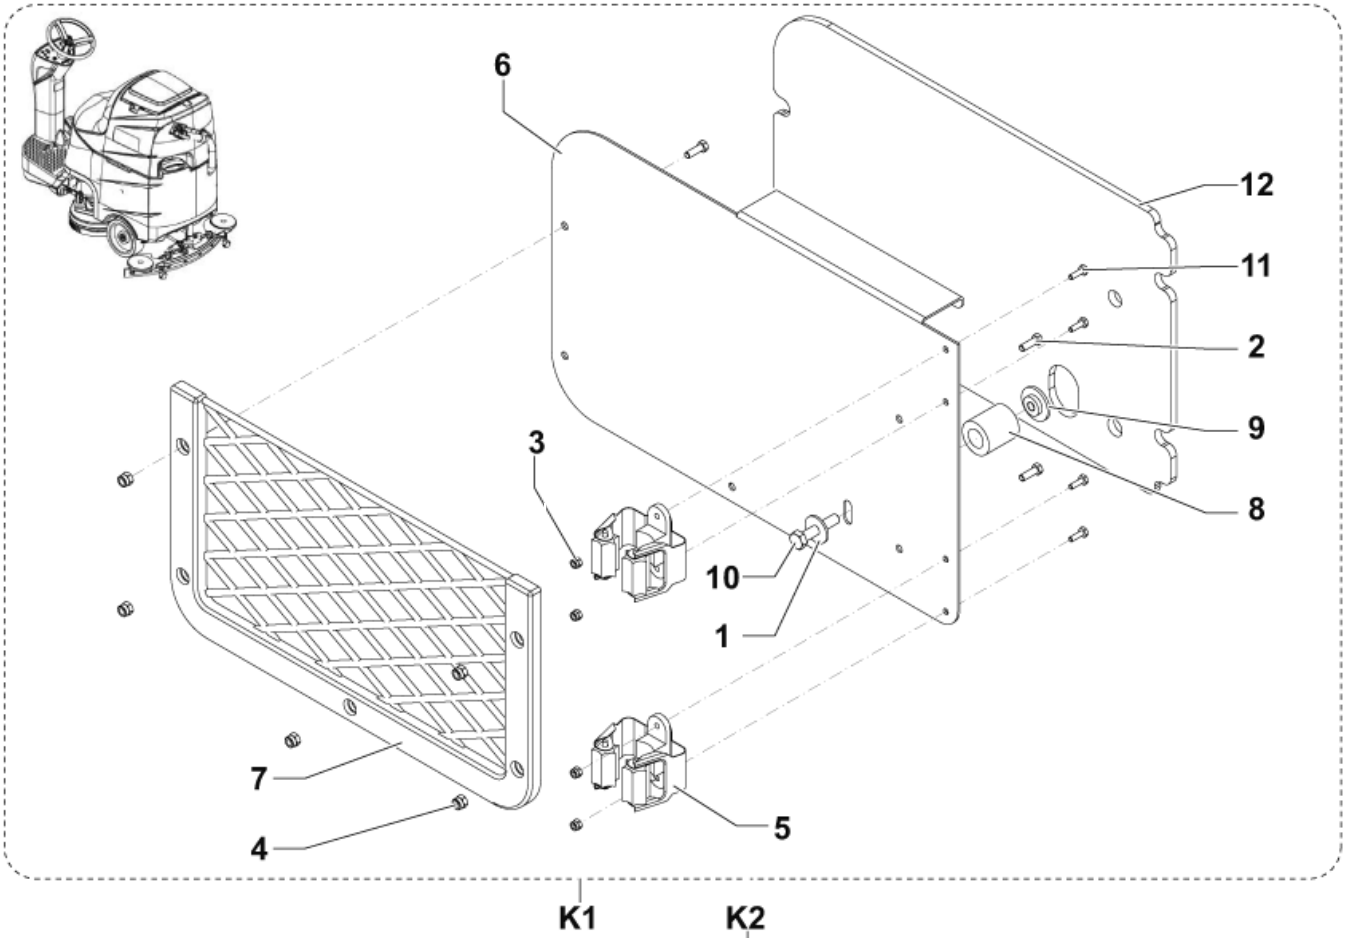

ACCESSORIES 2

SCRUBTEC R 466 / R 471 / R 417C / BOOST R4

20-11-2014

Part List ID
R466410

45

ACCESSORIES 2

SCRUBTEC R 466 / R 471 / R 417C / BOOST R4

20-11-2014

Part List ID
R466410

46

Pos	Part no.	Qty	Description	
5	33017513	2	HOLDER BROOM	
7	9097947000	1	NET DOCUMENT HOLDER	
17	9098250000	1	BASKET	
K1	9097815000	1	MOP AND TRASH KIT	Optional
K2	9098480000	1	BASKET KIT	Optional