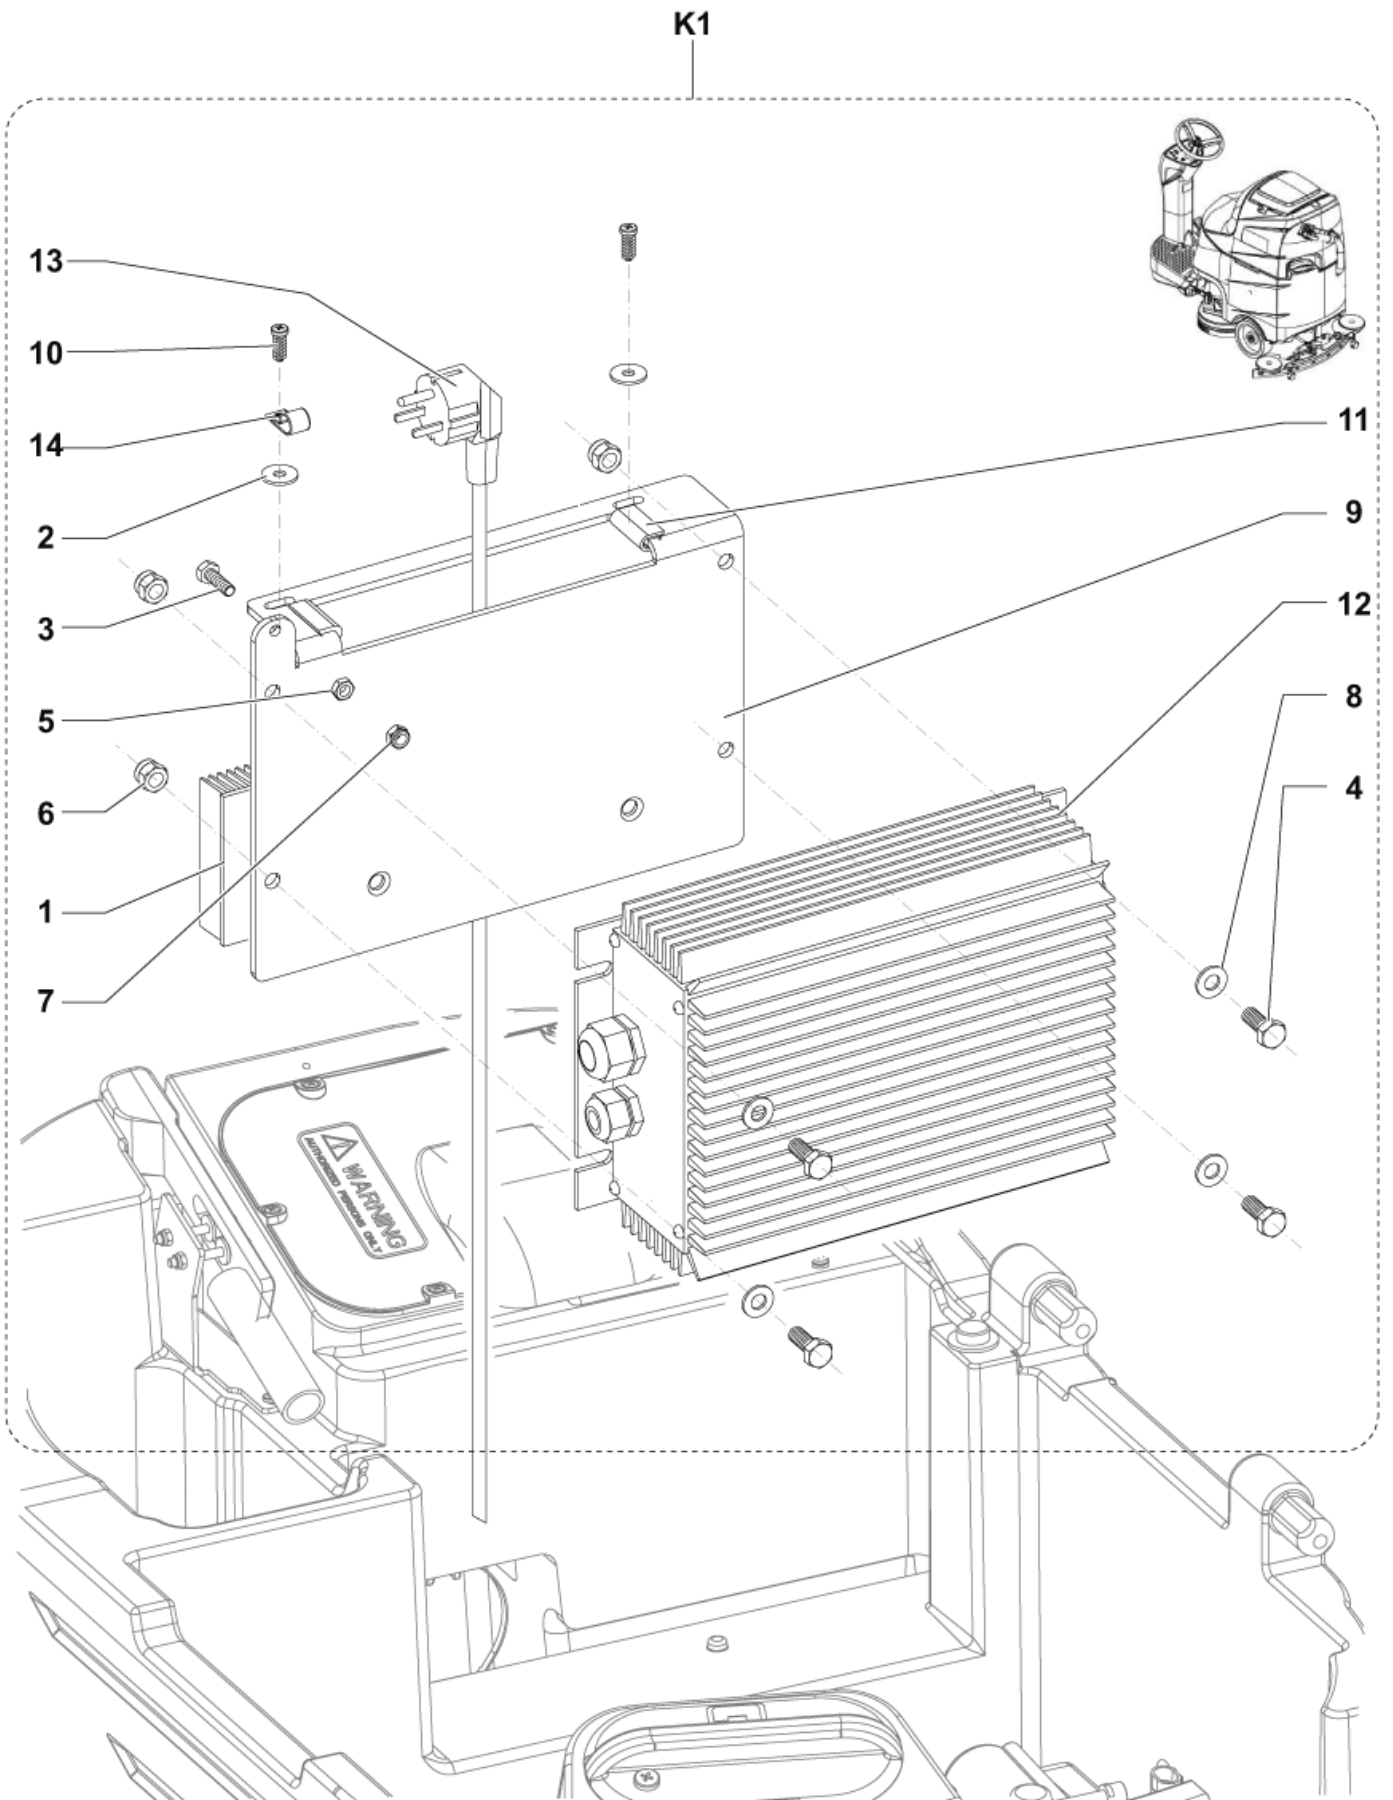

BATTERY CHARGER

SCRUBTEC R 466 / R 471 / R 417C / BOOST R4

20-11-2014

Part List ID
R466370

41

BATTERY CHARGER

SCRUBTEC R 466 / R 471 / R 417C / BOOST R4

20-11-2014

Part List ID

R466370

42

Pos	Part no.	Qty	Description
1	9098859000	1	HEATSINK
9	9097916000	1	PLATE BATTERY CHARGER
12	9099680000	1	CHARGER BATT. ON BOARD 24V 20A 230V SEE TSB IT 2012-088
13	909 5676 000	1	CABLE EXTENSION UK PLUG L.1000
13	9098676000	1	CABLE EXTENSION EU PLUG L.2000MM
K1	9098198000	1	CHARGER BATT. ON BOARD 24V 20A 230V KIT