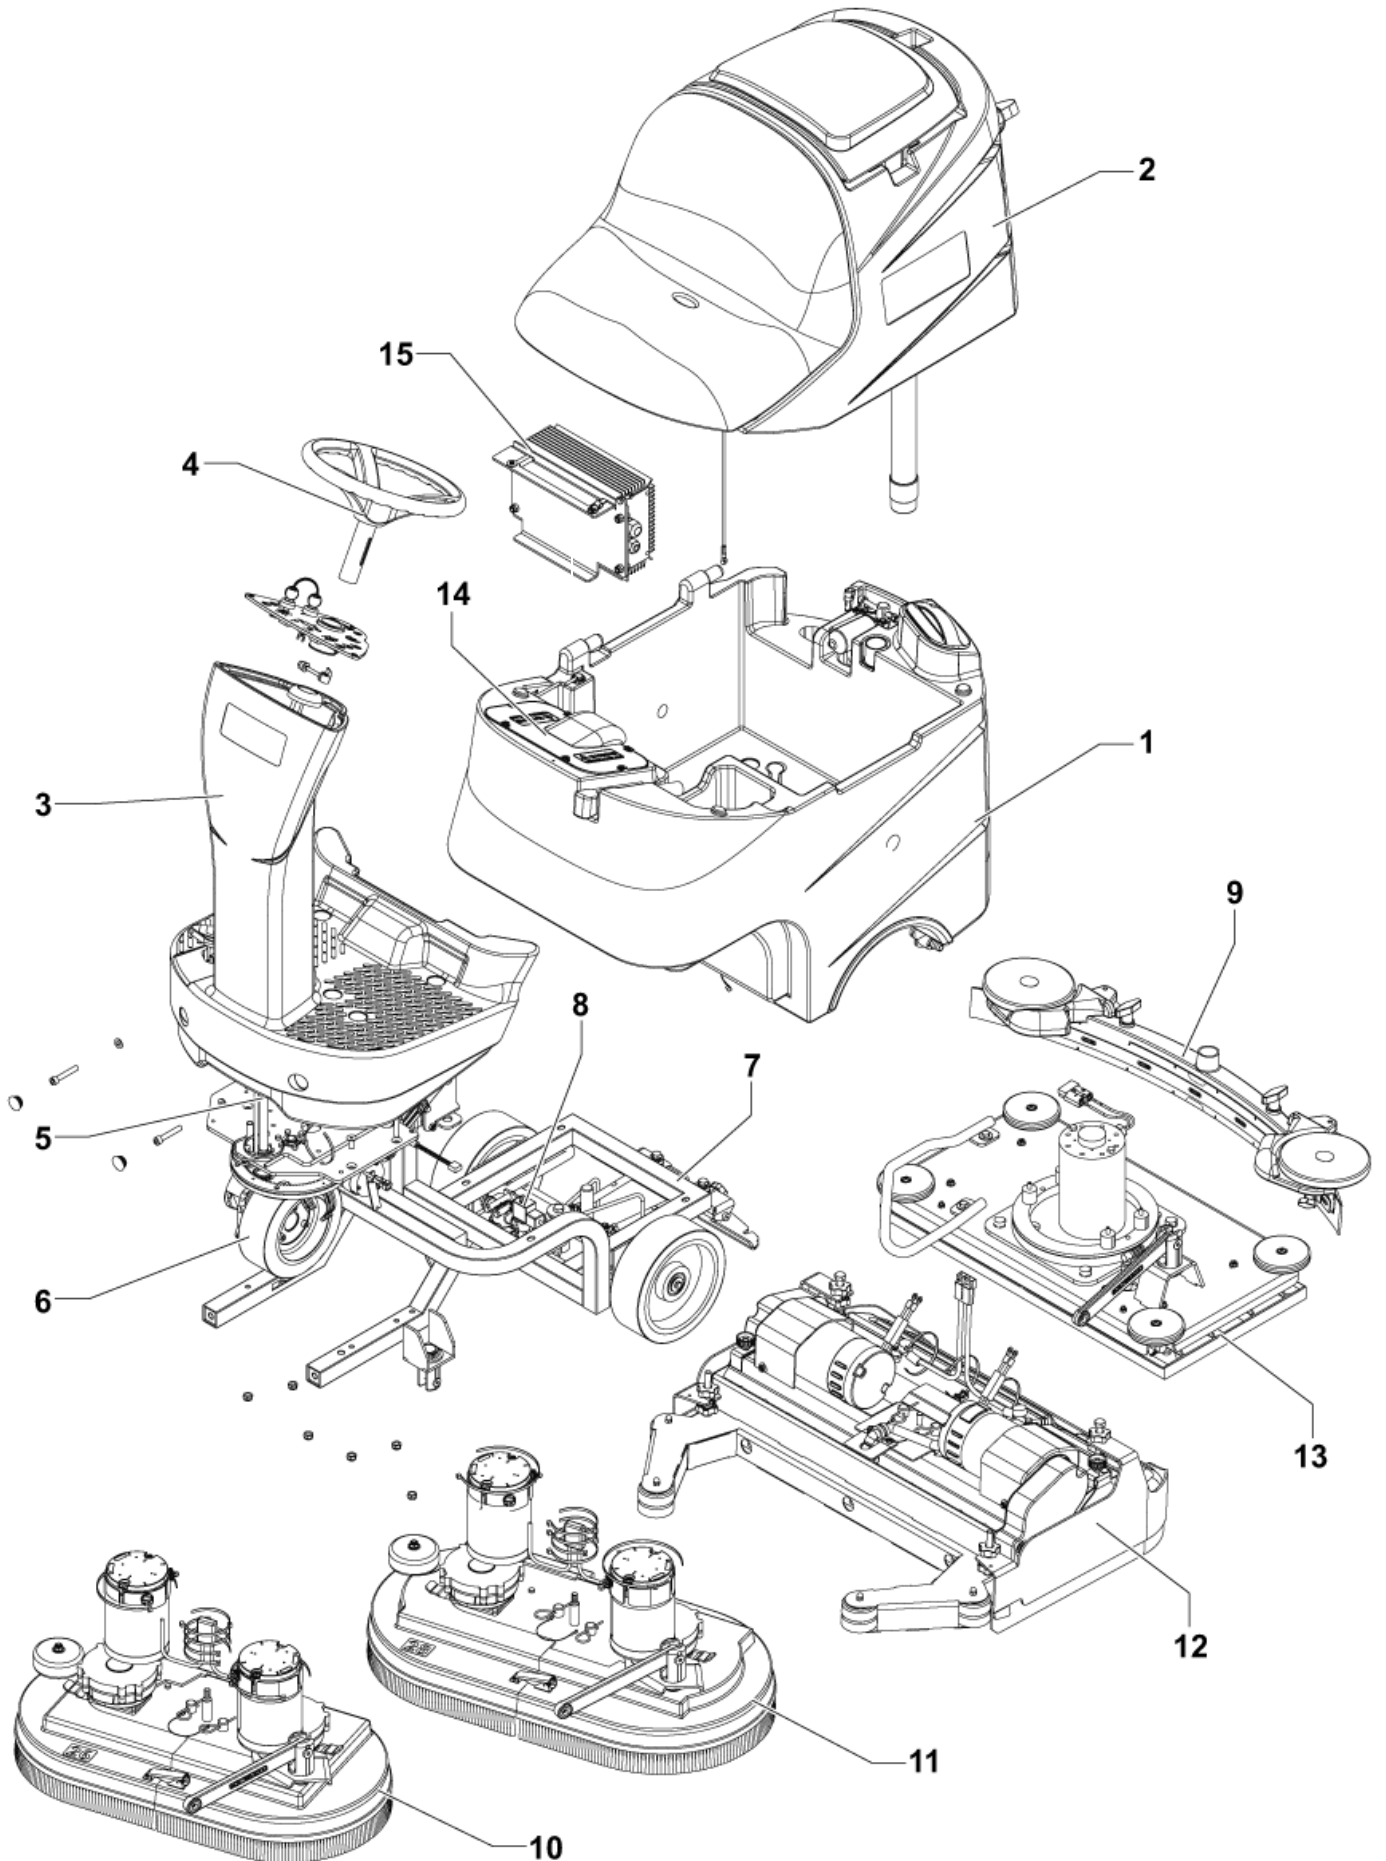

GENERAL VIEW

SCRUBTEC R 466 / R 471 / R 417C / BOOST R4

20-11-2014

Part List ID
R466010

3

GENERAL VIEW

SCRUBTEC R 466 / R 471 / R 417C / BOOST R4

20-11-2014

Part List ID
R466010

4

Pos	Part no.	Qty	Description
1		1	USE LINK Solution tank
2		1	USE LINK Recovery tank
3		1	USE LINK Column system
4		1	USE LINK Steering assy
5		1	USE LINK Steering wheel support assembly
6		1	USE LINK Drive wheel assembly
7		1	USE LINK Chassis system
8		1	USE LINK Solution system
9		1	USE LINK Squeegee systems
10		1	USE LINK Brushes deck system 650
11		1	USE LINK Brushes deck system 750
12		1	USE LINK Cyl. Brushes system
13		1	USE LINK BOOST deck system
14		1	USE LINK Electrical components
15		1	USE LINK Battery charger