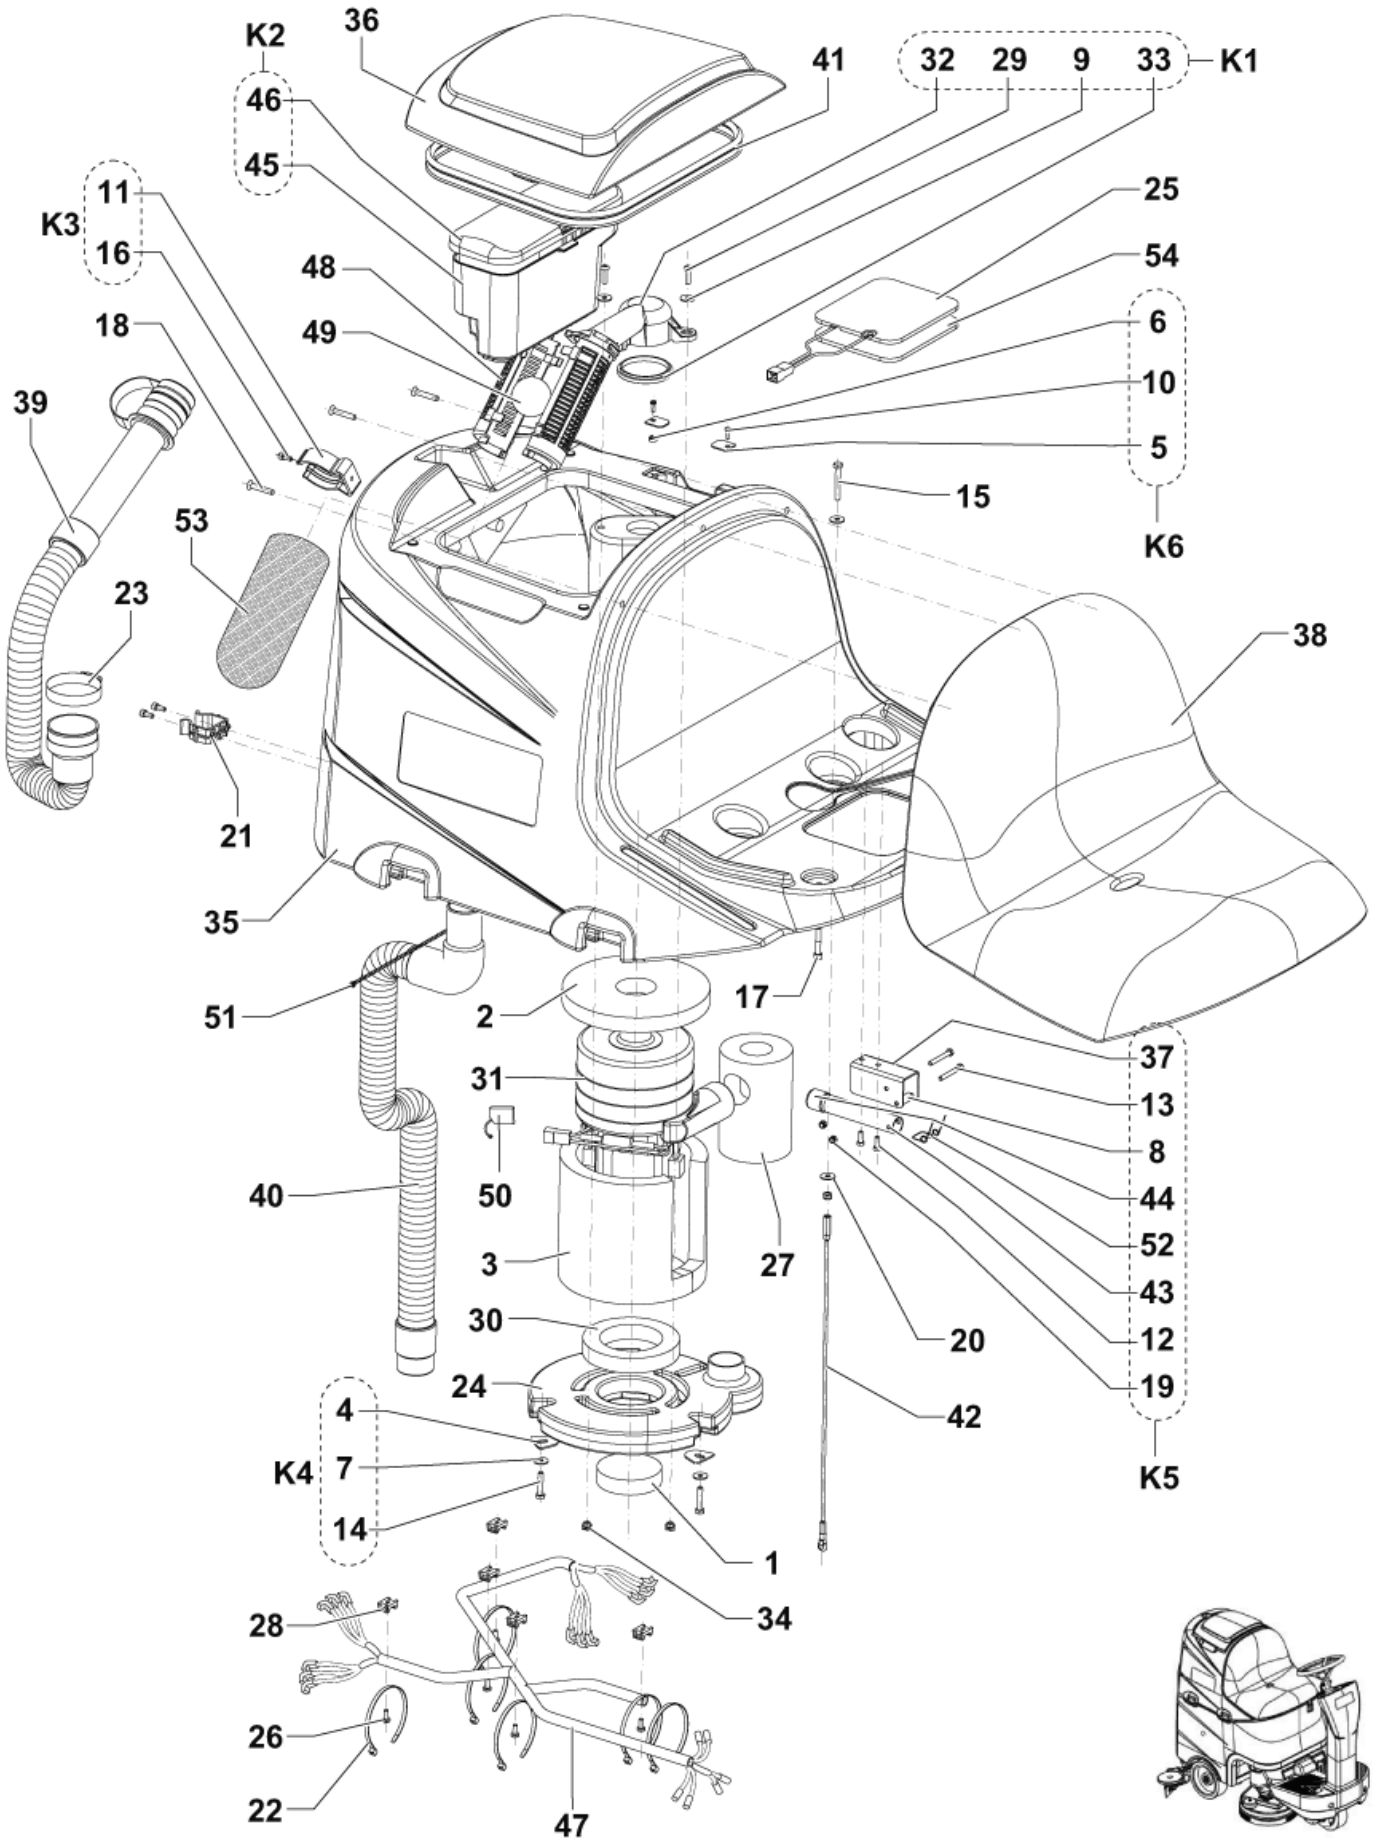

RECOVERY TANK

SCRUBTEC R 466 / R 471 / R 417C / BOOST R4

20-11-2014

Part List ID
R466050

7

RECOVERY TANK

SCRUBTEC R 466 / R 471 / R 417C / BOOST R4

20-11-2014

Part List ID
R466U50

8

Pos	Part no.	Qty	Description	
1	909 6672 000	1	FILTER	
2	909 6489 000	1	GASKET VACUUM MOTOR	
3	909 6491 000	1	PANEL ACOUSTIC INSULATION	
21	56407361	1	CLAMP PLASTIC	
23	146 0771 000	1	CLAMP	
24	909 6051 000	1	COVER.VACUUM MOTOR	
25	909 6242 000	1	MICROSWITCH	
27	909 6442 000	1	PIPE.ACOUSTIC INSULATION	
30	9097555000	1	GASKET VACUUM MOTOR	
31	9098455000	1	MOTOR VACUUM 3 STAGE 670W 24V KIT	Optional - Inst.Instr. 9098456000
31	9099929000	1	MOTOR VACUUM 3ST 24V 420W KIT	
35	9098348000	1	TANK RECOVERY BLUE	
36	9098349000	1	COVER TANK BLUE	
38	9097858000	1	SEAT	
39	9098894000	1	HOSE DRAIN RAL 9005	
40	9098169000	1	HOSE SUCTION	
41	9098895000	1	GASKET BULB RUBBER L.1150MM PKD	
42	9098177000	1	CABLE SAFETY F TANK	
47	9098235000	1	HARNESS RECOVERY TANK	
48	L08812259	2	CAGE FLOAT HALF	
49	L08812373	1	BALL FLOATING	
50	9098716000	1	CARBON BRUSHES KIT 2 PCS	
53	909 5065 000	1	FILTER ANTIFOAMING	Optional
54	9099210000	1	THICKNESS ADHESIVE	
K1	9097681000	1	CAGE FLOAT HOLDER KIT	Item 9-29-32-33
K2	9098712000	1	TRAY DEBRIS KIT	Item 45-46
K3	909 6380 000	1	CLAMP KIT	Item 11-16
K4	909 6877 000	1	HARDWARE MOTOR FIXING KIT	Item 4-7-14
K5	9098713000	1	BRACKET SAFETY KIT	Item 8-12-13-19-37-43-44-52
K6	9098714000	1	FIXING TANK KIT	Item 5-6-10
K7	9098715000	1	HARDWARE RECOVERY TANK KIT	Item 7-15-17-18-20-22-26-28-34-51

K7 - NOT SHOWN