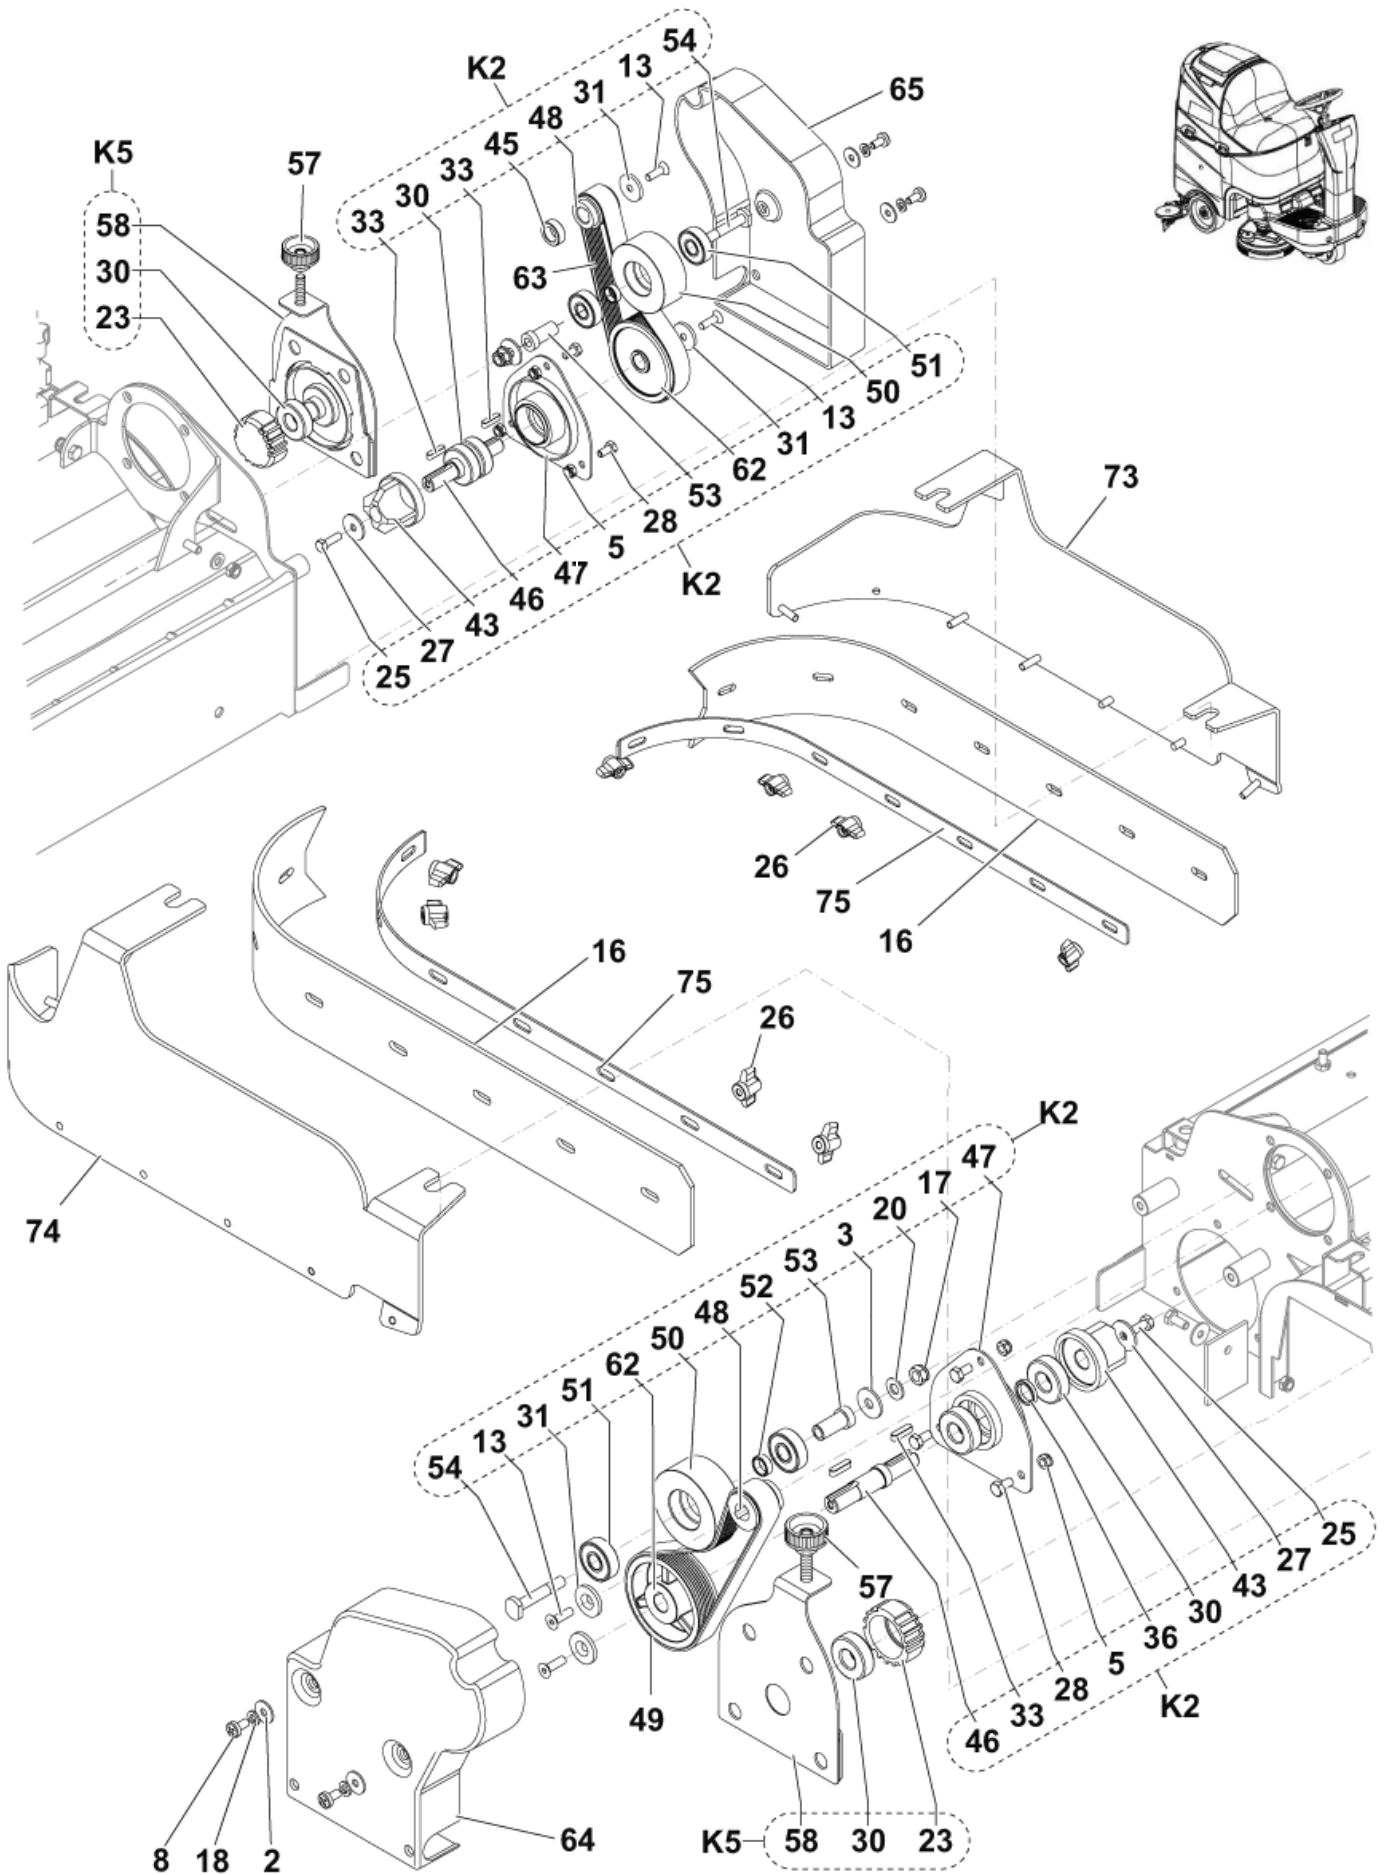

CYLINDRICAL BRUSHES DECK 2

SCRUBTEC R 466 / R 471 / R 417C / BOOST R4

20-11-2014

Part List ID
R466295

33

CYLINDRICAL BRUSHES DECK 2

SCRUBTEC R 466 / R 471 / R 417C / BOOST R4

20-11-2014

Part List ID

R466295

34

Pos	Part no.	Qty	Description	
16	9097960000	2	SKIRT SIDE CYL.DECK	
21	9098658000	1	HARNESSE CYL.DECK	
23	56407551	2	HUB	
26	145 0461 000	8	NUT WING M6	
30	145 2361 000	6	BEARING BALL 6202 2RS1	
34	146 0708 000	2	INSULATOR M6 WHITE	
35	146 1036 000	8	KNOB	
43	909 5728 000	2	HUB BRUSH	
44	909 5752 000	2	GUARD SPLASH CYL.DECK	
48	909 5758 000	2	PULLEY	
49	909 5761 000	1	BELT POLY-V	
50	909 5762 000	2	ROLLER BELT TENSIONER	
51	909 5763 000	4	BEARING BALL 6201 2RS1	
55	909 5802 000	1	CRANKCASE MOTOR PROTECT.	
56	909 5803 000	1	CRANKCASE MOTOR PROTECT.	
57	909 5964 000	2	KNOB M8	
59	909 6225 000	1	CONTAINER WASTE	
61	909 6595 000	1	HOLDER.FLAT TIE	
62	909 6730 000	2	PULLEY POLY-V	
63	909 6731 000	1	BELT POLY-V	
64	909 6785 000	1	CRANKCASE.BELT PROTECTIONRIGHT	
65	909 6786 000	1	CRANKCASE.BELT PROTECTIONLEFT	
68	9099858000	2	MOTOR ELECTRIC 600W 24V KIT	
69	L08603949	2	CARBON BRUSHES KIT 4 PCS	
70	9097847000	1	FRAME CYLINDRICAL DECK 750	
72	9097936000	1	PROTECTION CYL.BRUSH DECK 750	
73	9097952000	1	SUPPORT CYL.DECK LEFT SIDE SKIRT	
74	9097956000	1	SUPPORT CYL.DECK RIGHT SIDE SKIRT	
75	9097959000	2	PLATE SIDE SKIRT CYL.DECK	
76	9098761000	1	CONNECTOR 50A RED	
K1	9098736000	4	ROLLER BUMPER KIT	Item 4-7-9-14
K2	9098734000	2	BELT TRANSMISSION KIT	Item 3-5-13-17-22-25-27-28-30-31-33-36-43-45-46-47
K3	9098735000	1	PIPE WATER KIT	Item 20-39-42-60-66-67-71-77
K4	909 6354 000	1	SPLIT PINS W/CABLE KIT	Item 32-41
K5	9098737000	2	SUPPORT BRUSH KIT	Item 23-30-58
K6	9098738000	1	HARDWARE CYL.BRUSH DECK KIT	Item 1-2-6-8-10-11-12-15-18-19-24-29-37-38-40-78

K6 - NOT SHOWN