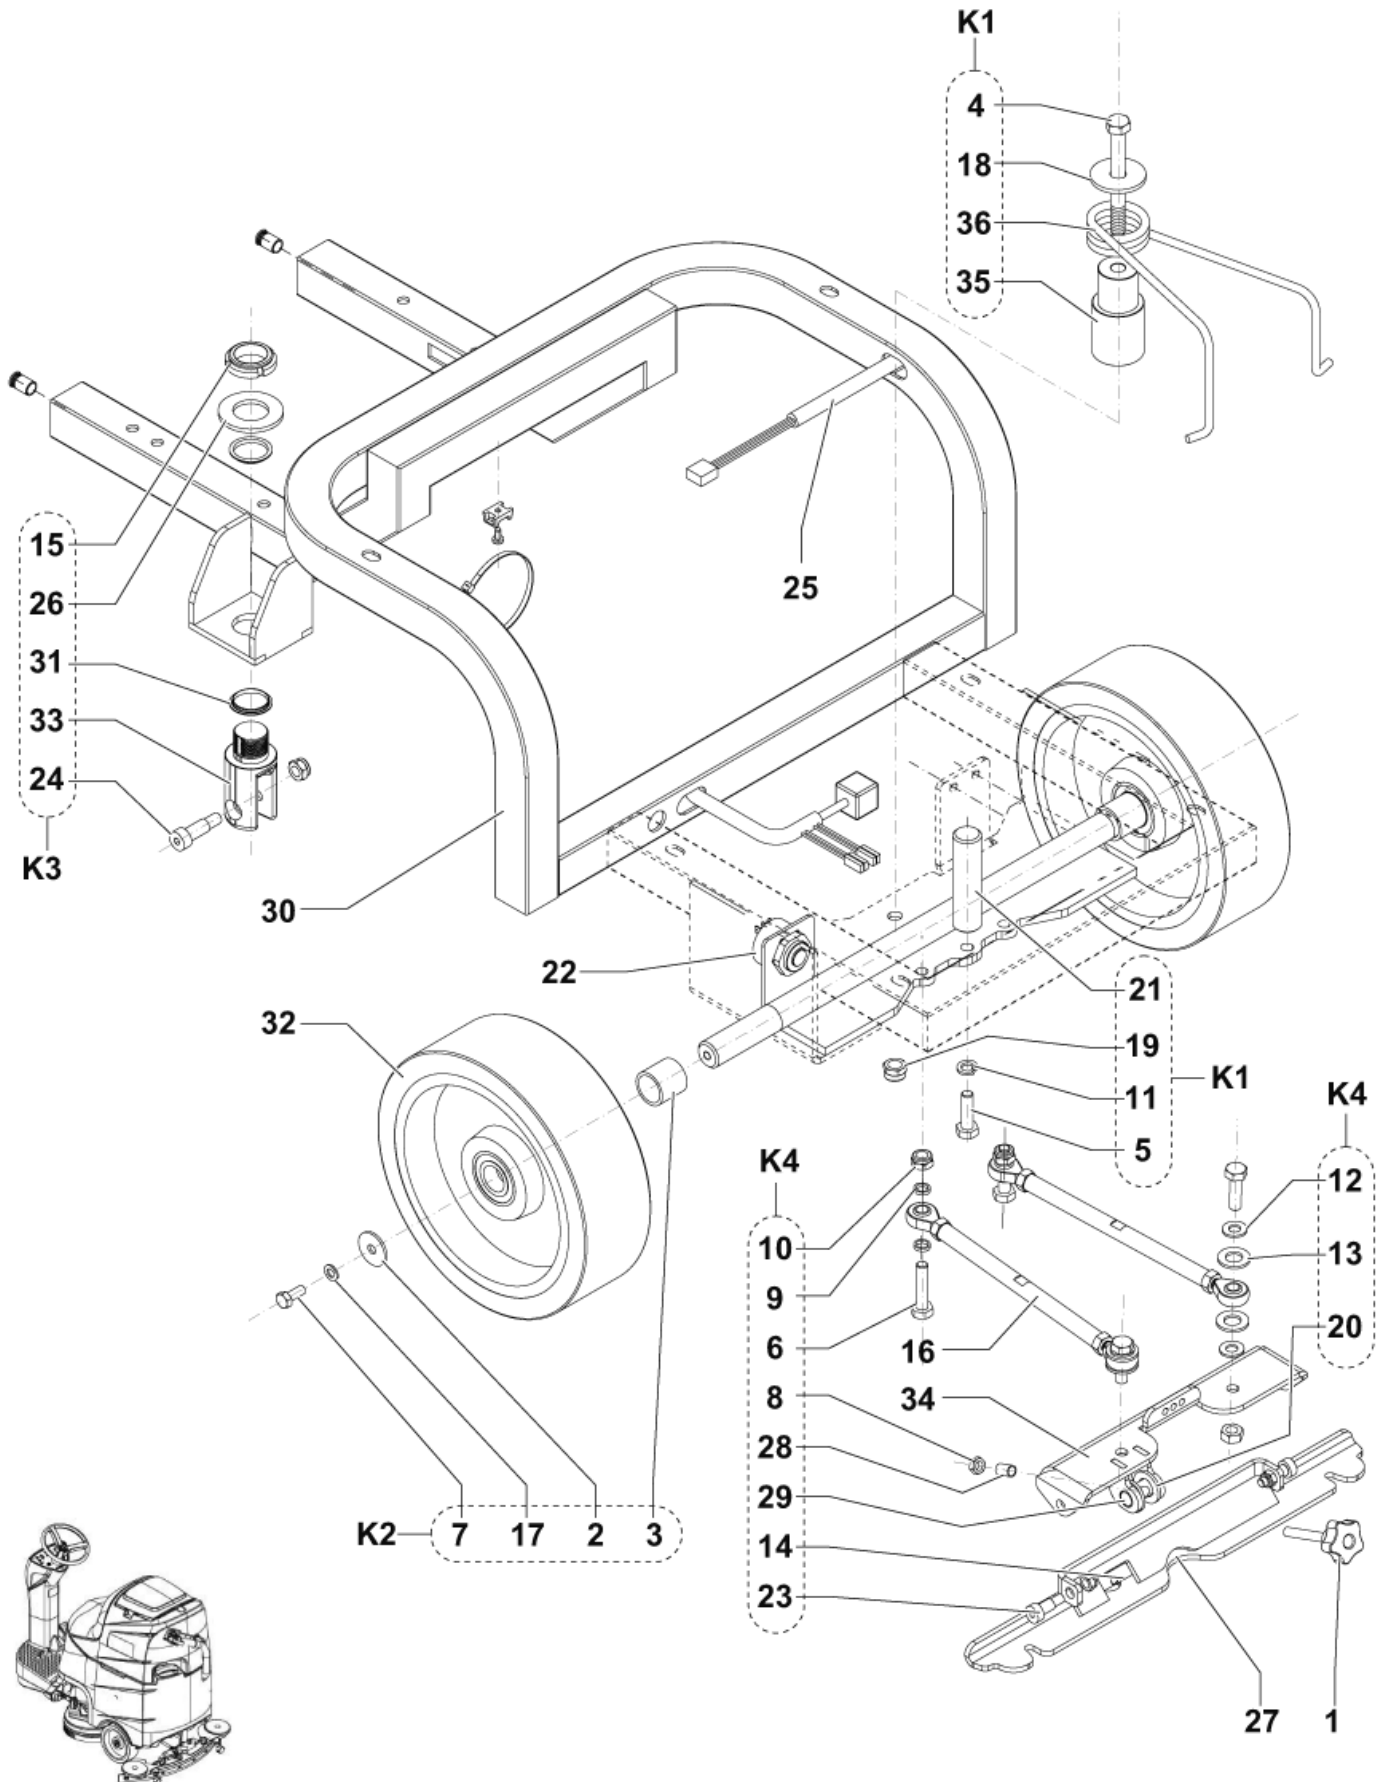

CHASSIS SYSTEM

SCRUBTEC R 466 / R 471 / R 417C / BOOST R4

20-11-2014

Part List ID
R466150

17

CHASSIS SYSTEM

SCRUBTEC R 466 / R 471 / R 417C / BOOST R4

20-11-2014

Part List ID
R466150

18

Pos	Part no.	Qty	Description	
1	9099136000	1	HANDWHEEL M8x55	
16	9097931000	2	ROD EYE M10	
22	909 6126 000	1	BUZZER 5-32V	
25	9098236000	1	HARNESS REAR MACHINE	
27	9098390000	1	SUPPORT SQUEEGEE DOWN	
30	9097798000	1	CHASSIS	
32	9100000772	2	WHEEL D.254 80SH GREY PKD	
34	9097827000	1	SUPPORT SQUEEGEE UPPER	
K1	9098722000	1	CENTRING SQUEEGEE KIT	Item 4-5-11-19-18-21-35-36
K2	9098723000	1	FIXING WHEELS KIT	Item 2-3-7-17
K3	9098724000	1	BRACKET TURNING KIT	Item 15-24-26-31-33 - Only for Scrubtec R466 - R47
K4	9098725000	1	HARDWARE TIE-ROD SQUEEGEE KIT	Item 6-8-9-10-12-13-14-20-23-28-29