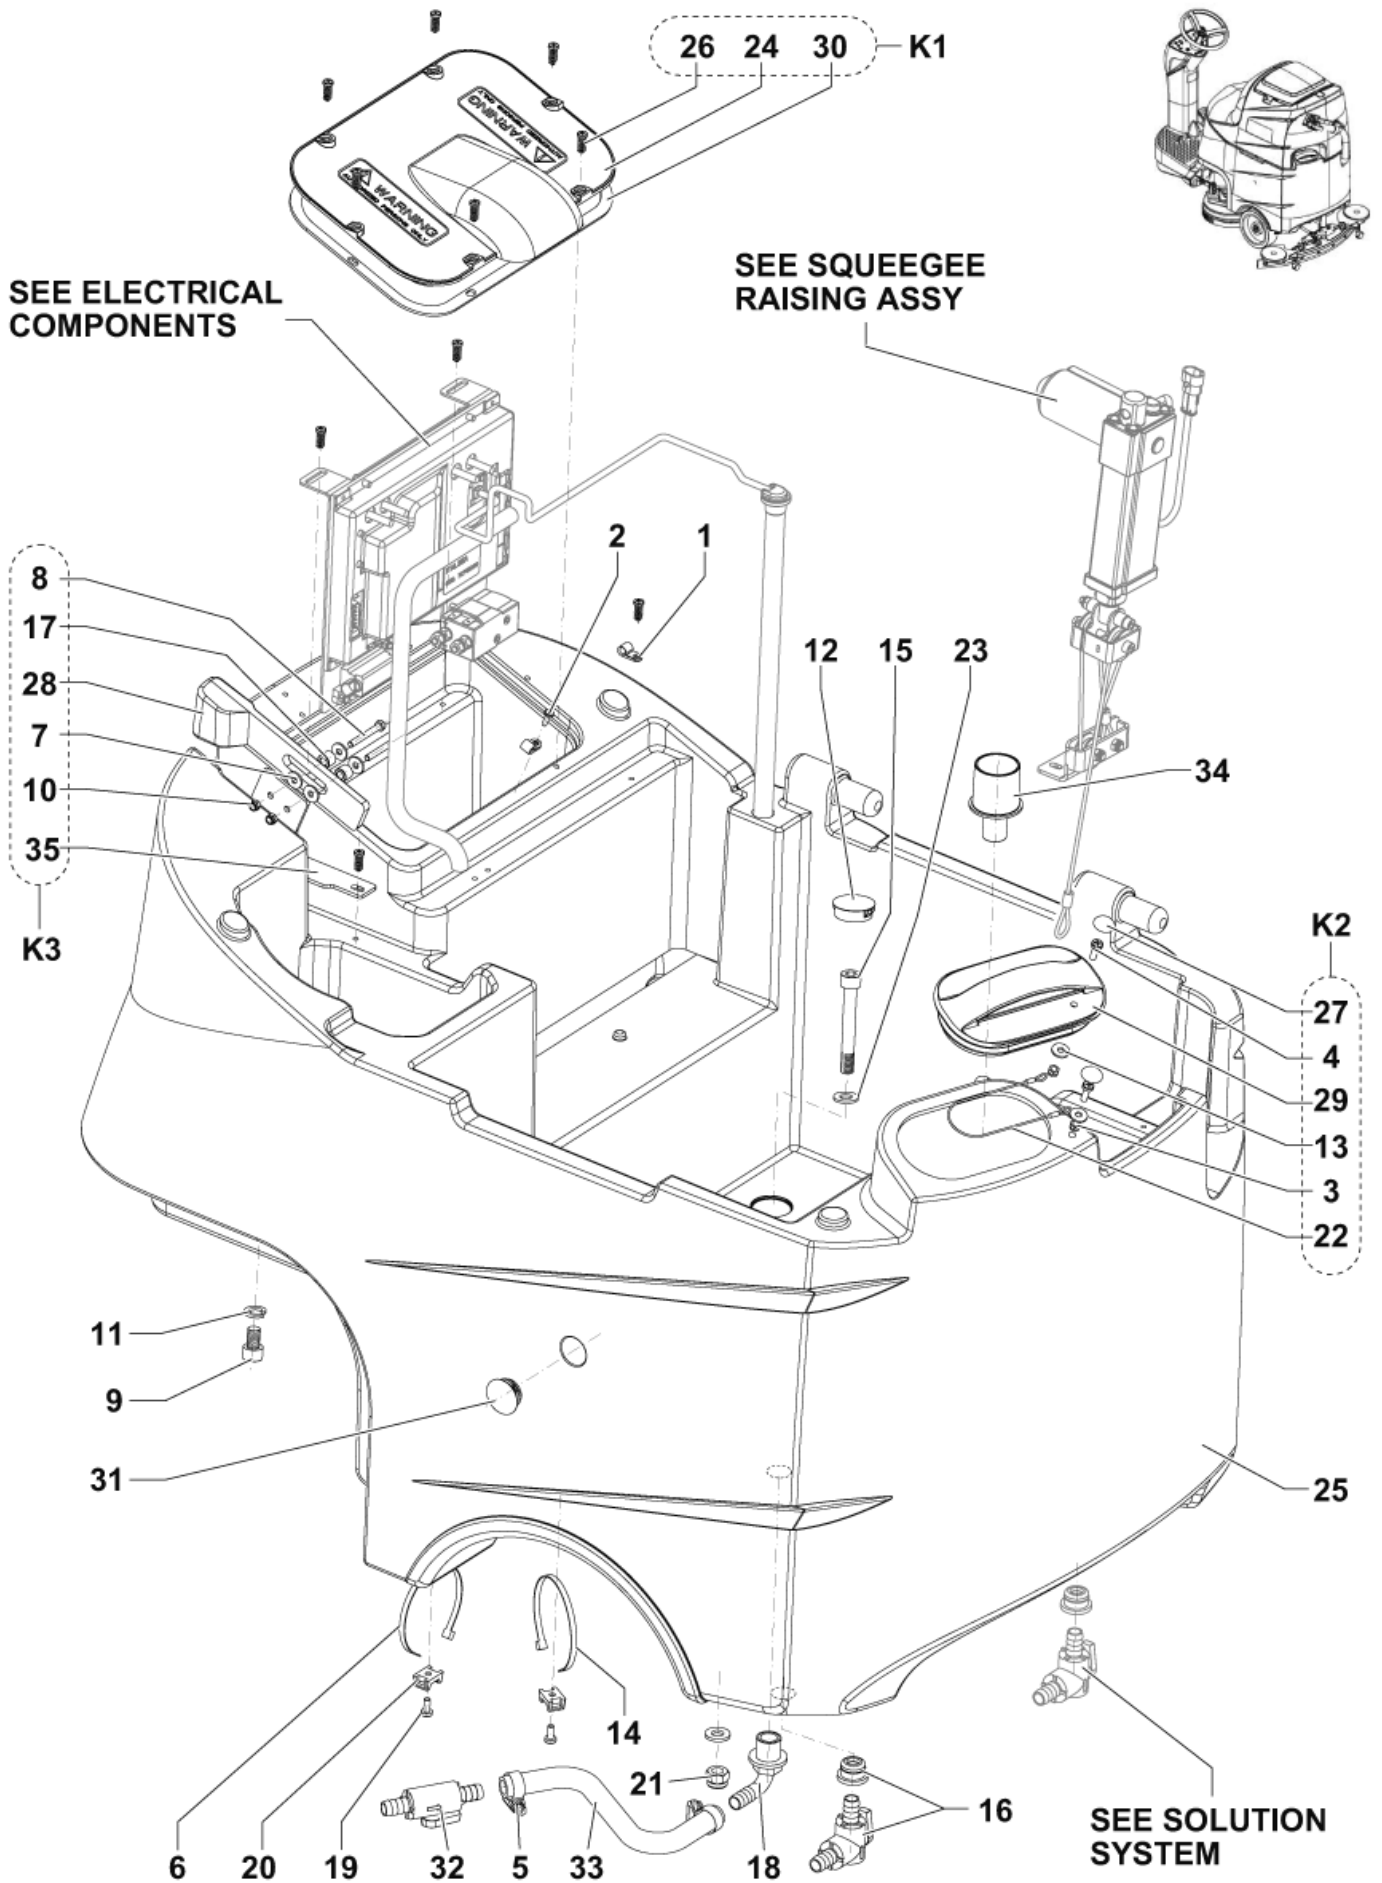

SOLUTION TANK

SCRUBTEC R 466 / R 471 / R 417C / BOOST R4

20-11-2014

Part List ID
R466030

5

SOLUTION TANK

SCRUBTEC R 466 / R 471 / R 417C / BOOST R4

20-11-2014

Part List ID
R466U30

6

Pos	Part no.	Qty	Description	
16	9097626000	1	VALVE BALL ELBOW D.13 KIT	
18	909 6087 000	1	ELBOW CURVED 90. M 1/2	
21	9097028000	2	VALVE ELBOW	
25	9098347000	1	TANK SOLUTION BLUE	
31	L08812365	2	CAP. BLACK	
32	9098173000	1	VALVE 1/2-1/2	
33	9098175000	1	HOSE PVC W/SPIRAL D12X18 L.270MM PKD	
34	9098224000	1	MUFF FRESH WATER	
K1	9098707000	1	COVER ELECTRONIC CARD KIT	Item 24-26-30
K2	9099167000	1	CAP SOLUTION TANK KIT	Item 3-4-13-22-27-29
K3	9098710000	1	LEVER BATTERY DEACTIVATION KIT	Item 7-8-10-17-28-35
K4	9098711000	1	HARDWARE SOLUTION TANK KIT	Item 1-2-5-6-9-11-12-14-15-19-20-21-23-26

K4 - NOT SHOWN