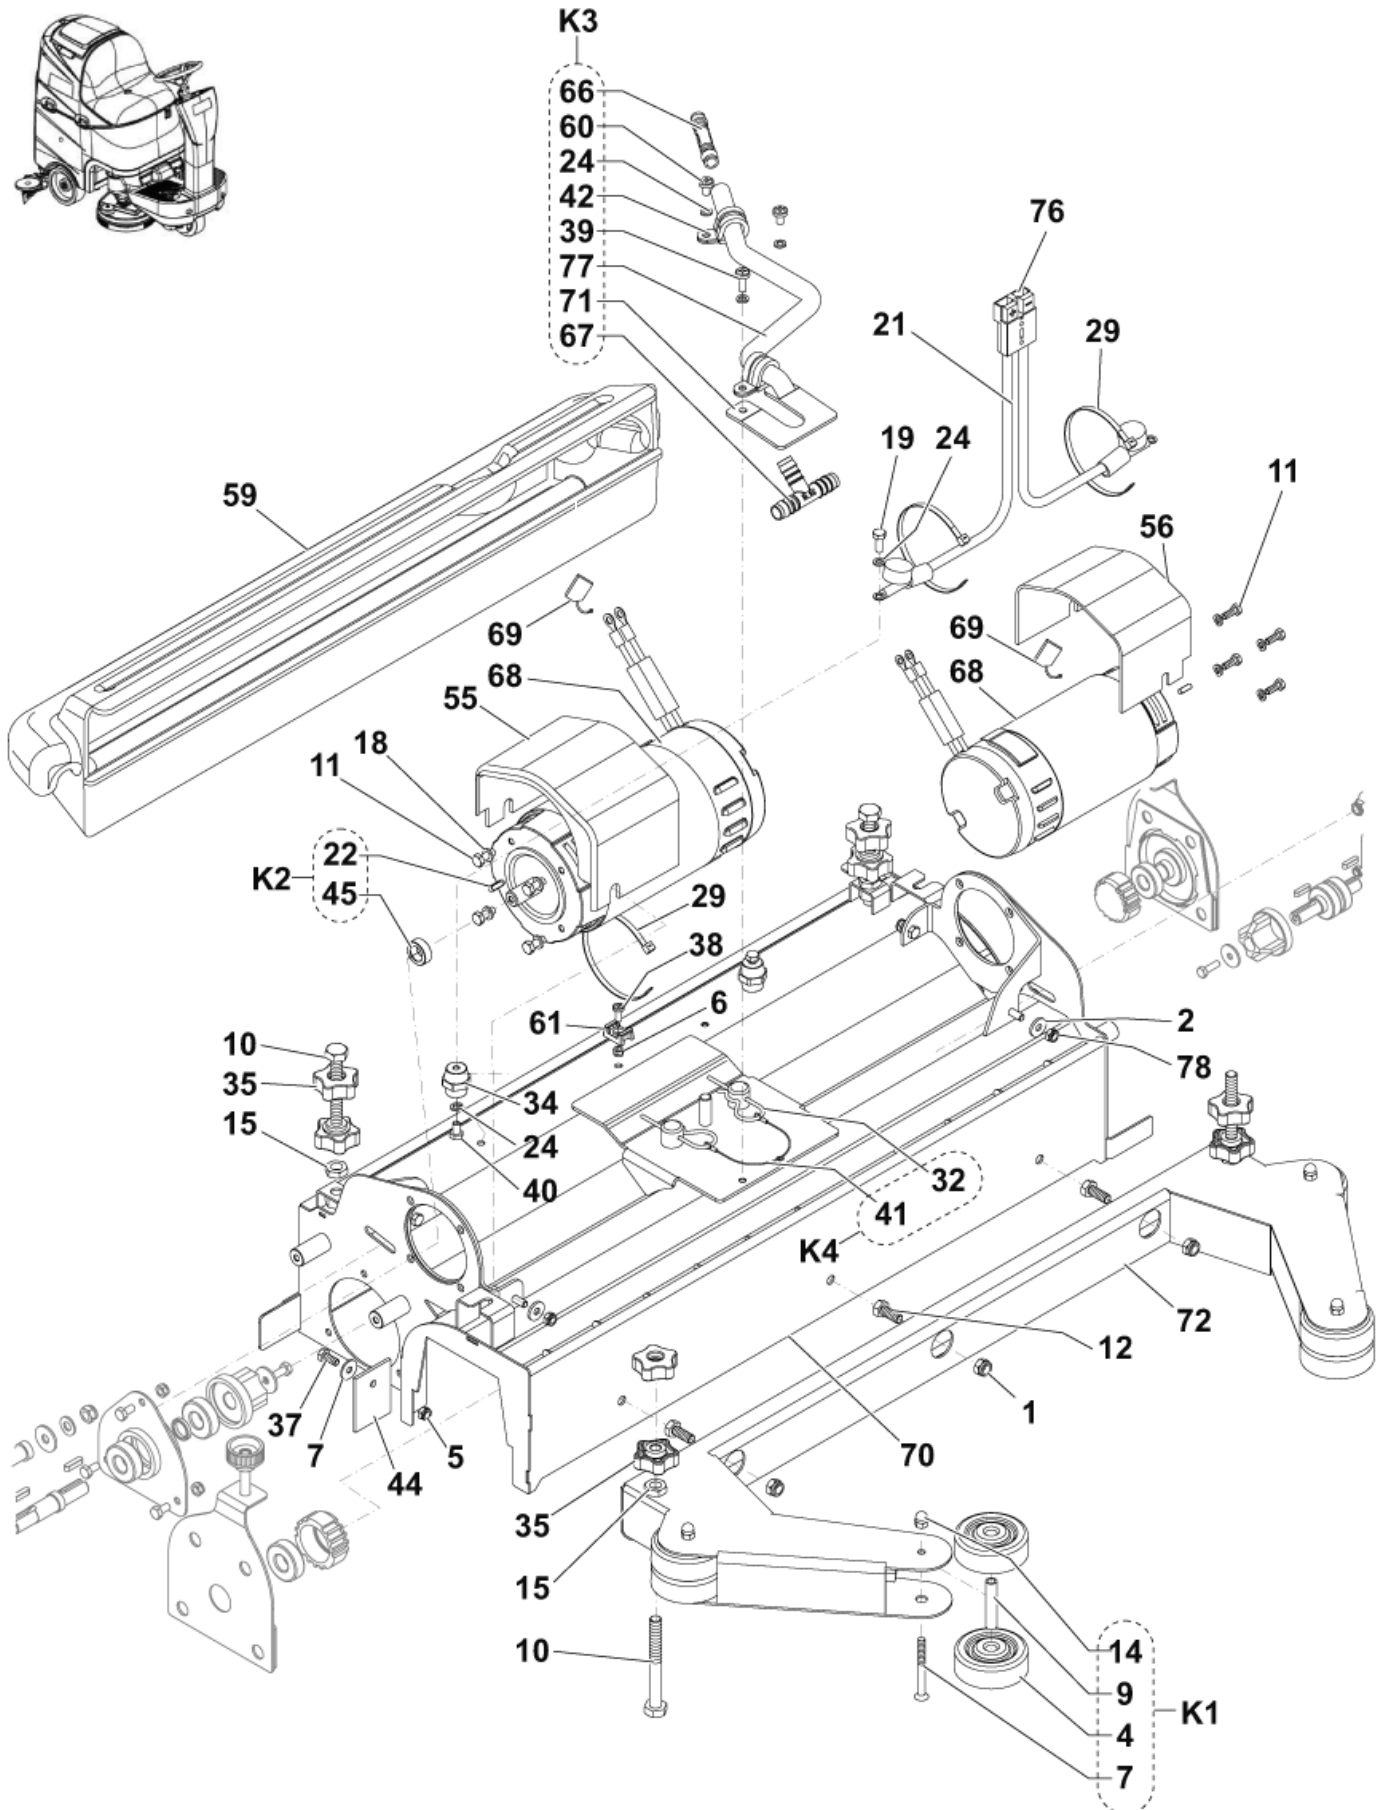

CYLINDRICAL BRUSHES DECK 1

SCRUBTEC R 466 / R 471 / R 417C / BOOST R4

20-11-2014

Part List ID
R466290

31

CYLINDRICAL BRUSHES DECK 1

SCRUBTEC R 466 / R 471 / R 417C / BOOST R4

20-11-2014

Part List ID
R466290

32

Pos	Part no.	Qty	Description	
16	9097960000	2	SKIRT SIDE CYL.DECK	
21	9098658000	1	HARNESSE CYL.DECK	
23	56407551	2	HUB	
26	145 0461 000	8	NUT WING M6	
30	145 2361 000	6	BEARING BALL 6202 2RS1	
34	146 0708 000	2	INSULATOR M6 WHITE	
35	146 1036 000	8	KNOB	
43	909 5728 000	2	HUB BRUSH	
44	909 5752 000	2	GUARD SPLASH CYL.DECK	
48	909 5758 000	2	PULLEY	
49	909 5761 000	1	BELT POLY-V	
50	909 5762 000	2	ROLLER BELT TENSIONER	
51	909 5763 000	4	BEARING BALL 6201 2RS1	
55	909 5802 000	1	CRANKCASE MOTOR PROTECT.	
56	909 5803 000	1	CRANKCASE MOTOR PROTECT.	
57	909 5964 000	2	KNOB M8	
59	909 6225 000	1	CONTAINER WASTE	
61	909 6595 000	1	HOLDER.FLAT TIE	
62	909 6730 000	2	PULLEY POLY-V	
63	909 6731 000	1	BELT POLY-V	
64	909 6785 000	1	CRANKCASE.BELT PROTECTIONRIGHT	
65	909 6786 000	1	CRANKCASE.BELT PROTECTIONLEFT	
68	9099858000	2	MOTOR ELECTRIC 600W 24V KIT	
69	L08603949	2	CARBON BRUSHES KIT 4 PCS	
70	9097847000	1	FRAME CYLINDRICAL DECK 750	
72	9097936000	1	PROTECTION CYL.BRUSH DECK 750	
73	9097952000	1	SUPPORT CYL.DECK LEFT SIDE SKIRT	
74	9097956000	1	SUPPORT CYL.DECK RIGHT SIDE SKIRT	
75	9097959000	2	PLATE SIDE SKIRT CYL.DECK	
76	9098761000	1	CONNECTOR 50A RED	
K1	9098736000	4	ROLLER BUMPER KIT	Item 4-7-9-14
K2	9098734000	2	BELT TRANSMISSION KIT	Item 3-5-13-17-22-25-27-28-30-31-33-36-43-45-46-47
K3	9098735000	1	PIPE WATER KIT	Item 20-39-42-60-66-67-71-77
K4	909 6354 000	1	SPLIT PINS W/CABLE KIT	Item 32-41
K5	9098737000	2	SUPPORT BRUSH KIT	Item 23-30-58
K6	9098738000	1	HARDWARE CYL.BRUSH DECK KIT	Item 1-2-6-8-10-11-12-15-18-19-24-29-37-38-40-78

K6 - NOT SHOWN