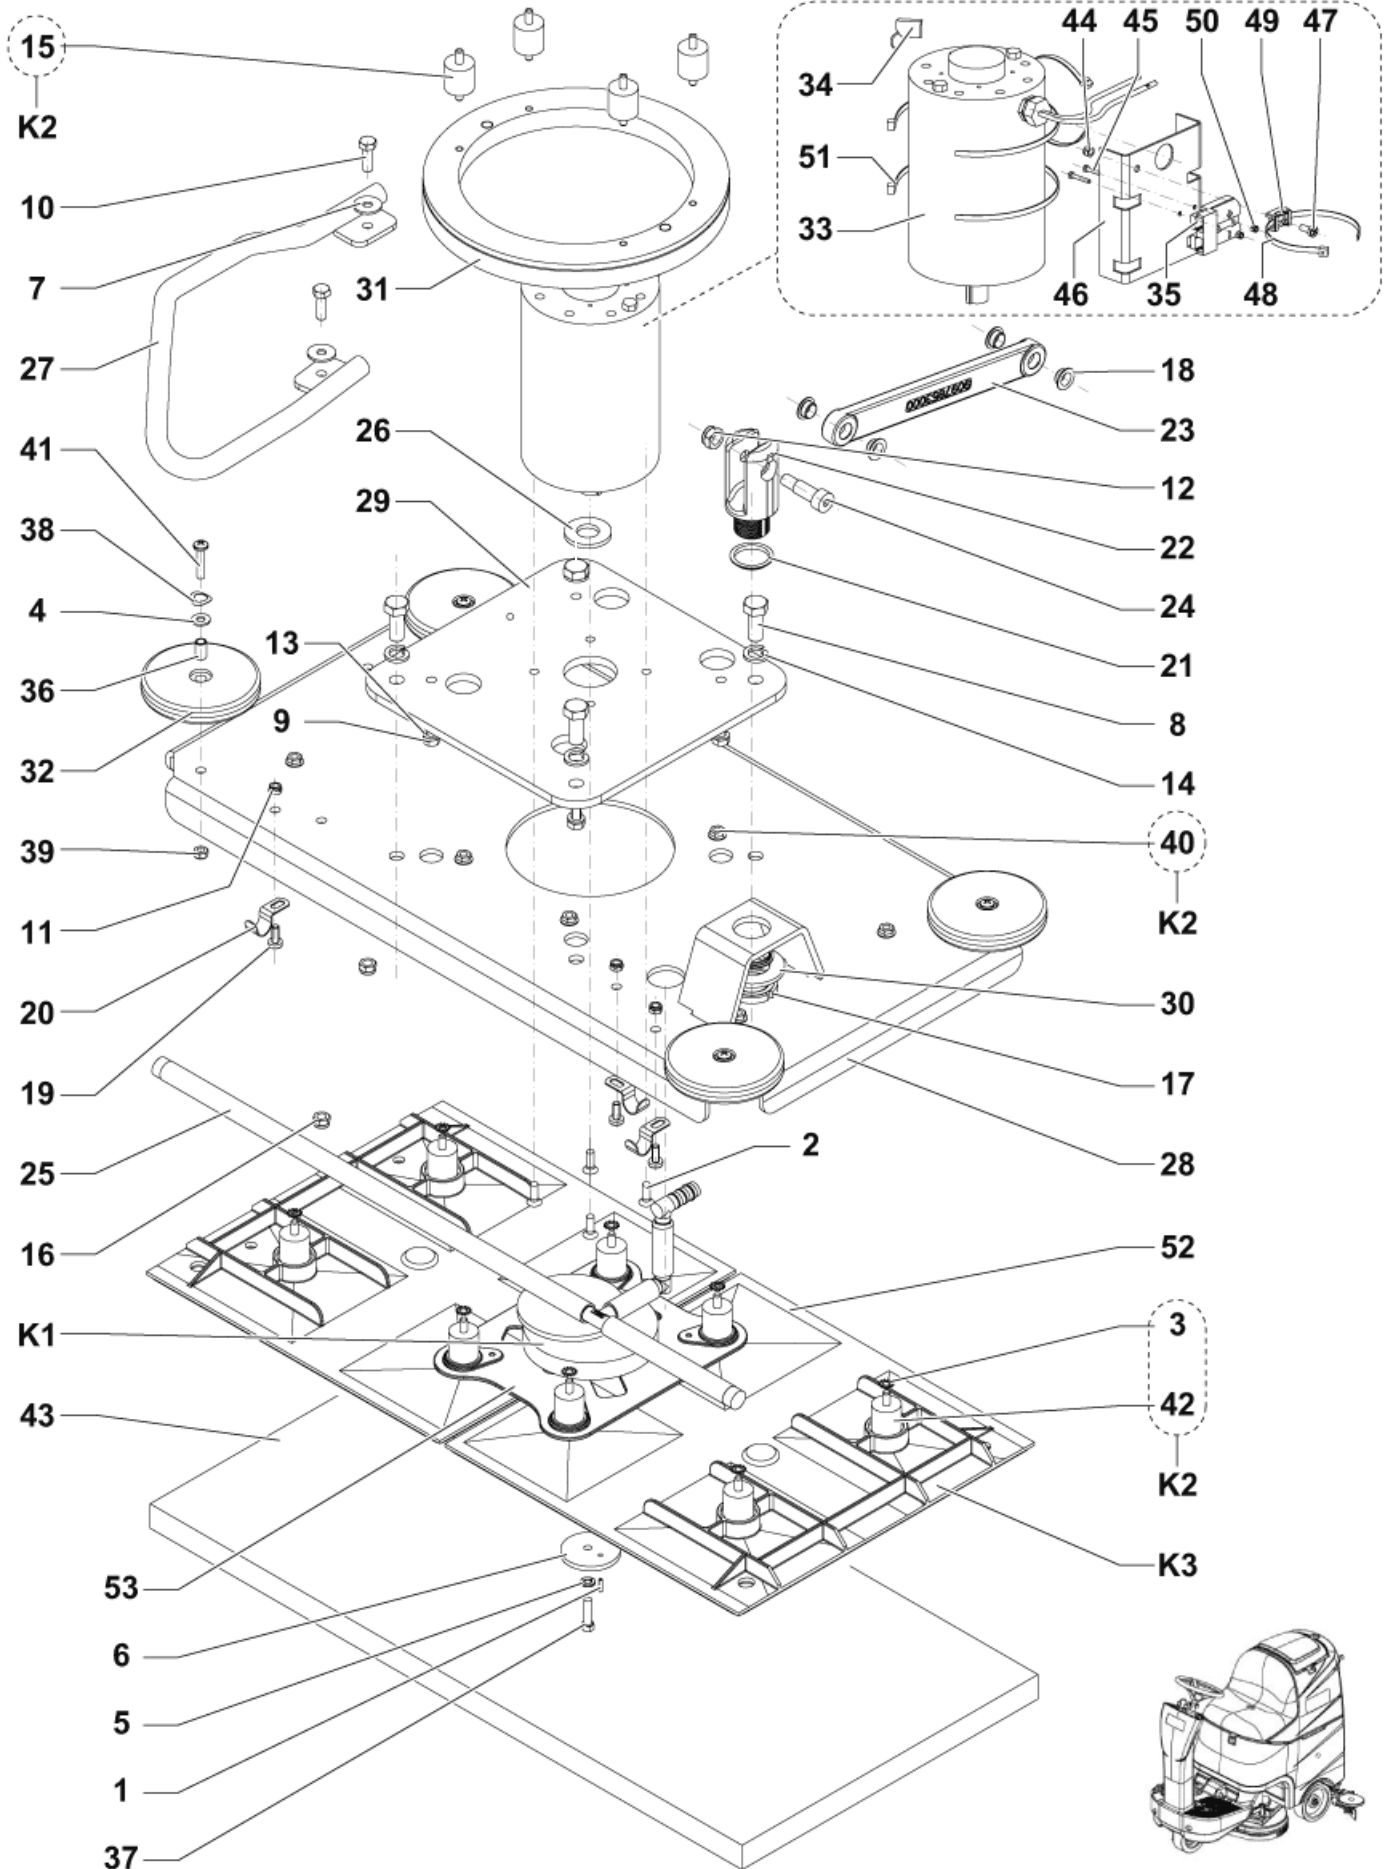

BOOST BRUSH DECK

SCRUBTEC R 466 / R 471 / R 417C / BOOST R4

20-11-2014

Part List ID
R466330

37

BOOST BRUSH DECK

SCRUBTEC R 466 / R 471 / R 417C / BOOST R4

20-11-2014

Part List ID
R466330

38

Pos	Part no.	Qty	Description	
22	9097839000	1	BRACKET TURNING	
23	9097853000	1	ARM SIDE	
25	9099308000	1	PIPE WATER BOOST DECK KIT	
27	9098243000	1	PROTECTION BRUSH DECK 750	
28	9098246000	1	PLATE SUPPORT BOOST DECK	
29	9098247000	1	SUPPORT BOOST DECK MOTOR	
31	9099411000	1	BEARINGS KIT	
32	30048A	4	GUIDE WHEEL ENCORE 2426	
33	56390072	1	MOTOR 24VDC	
34	56412287	1	MOTOR BRUSH/SPRING KIT	
35	9098761000	1	CONNECTOR 50A RED	
43	997001	1	PAD-RED-14X28-5/CS	
46	9099119000	1	PLATE BOOST DECK HARNESS FIXING	
52	56383375	2	FLEX PLATE ASSY 28	
53	56381491	1	PLATE DRIVER	
K1	56380246	1	KIT ECCENTRIC SHIELD	
K2	56380235	1	ISOLATOR KIT BOOST 28 32	Item 3-15-40-42
K3	56380210	1	KIT FLEX PLATE 28	Item K1-K2
K4	9099173000	1	HARDWARE BOOST DECK KIT	Item 1-2-4-5-6-7-8-9-10-11-12-13-14-16-17-18-19-20

K4 - NOT SHOWN