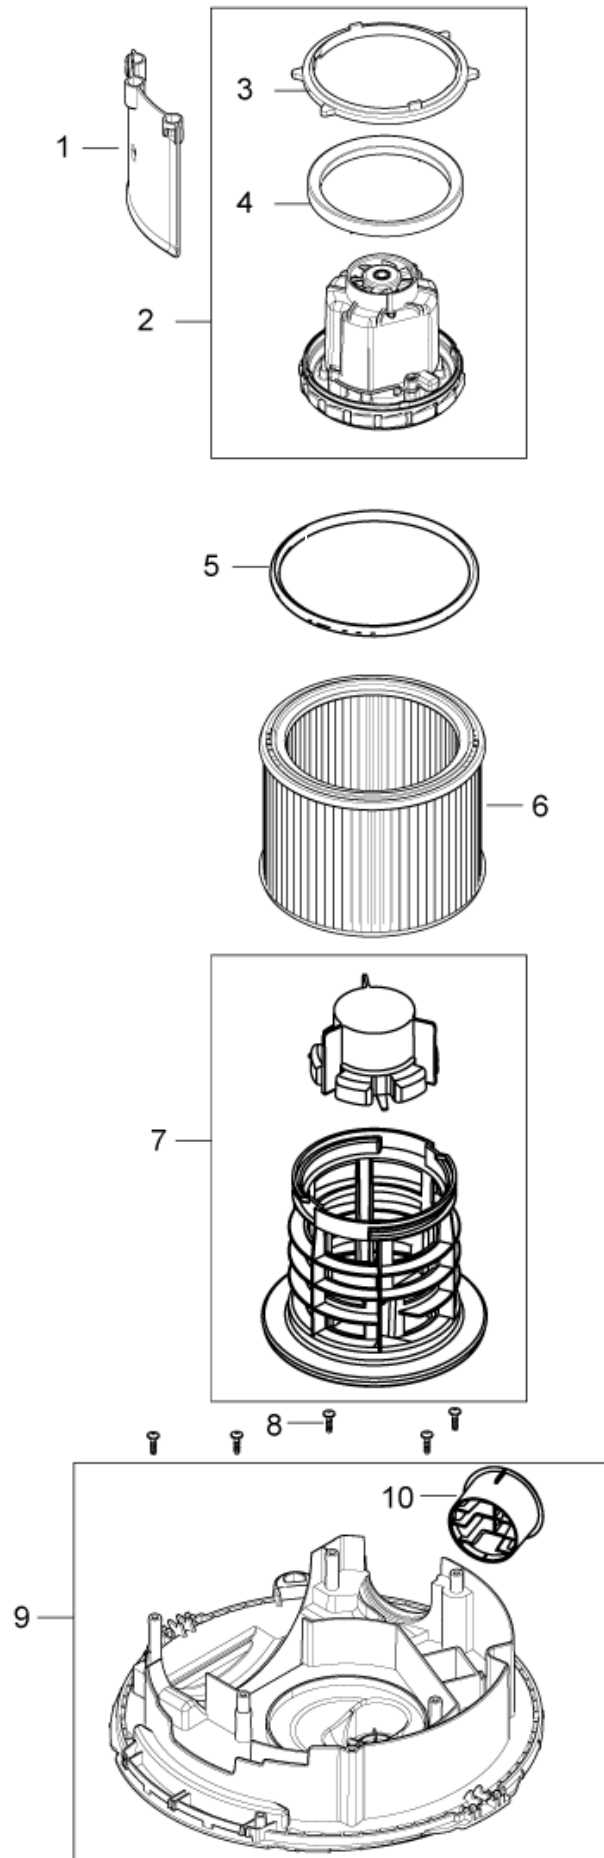

Motor and filter

AERO 21

02-09-2014

Part List ID
AERO2106

7

Motor and filter

AERO 21

02-09-2014

Part List ID
AERO2106

8

Pos	Part no.	Qty	Description
01	107409159	1	DEFLECTOR SHIELD
02	107409160	1	MOTOR 230V
02	107409162	1	MOTOR 120V 110V
03	107409163	1	UPPER MOTOR SEALING
04	107409164	1	LOWER MNOTOR SEALING
05	107409165	1	SEALING FILTER
06	302000490	1	FILTER ELEMENT Ø185X140 PET M-CLASS
07	107402646	1	FILTER SUPPORT CAGE ATTIX/AERO PP
08	302003704	5	SCREW EJOT DELTA PT50X18WN5451
09	107409166	1	BASEPLATE WITH OUTLET
10	107409167	1	OUTLET