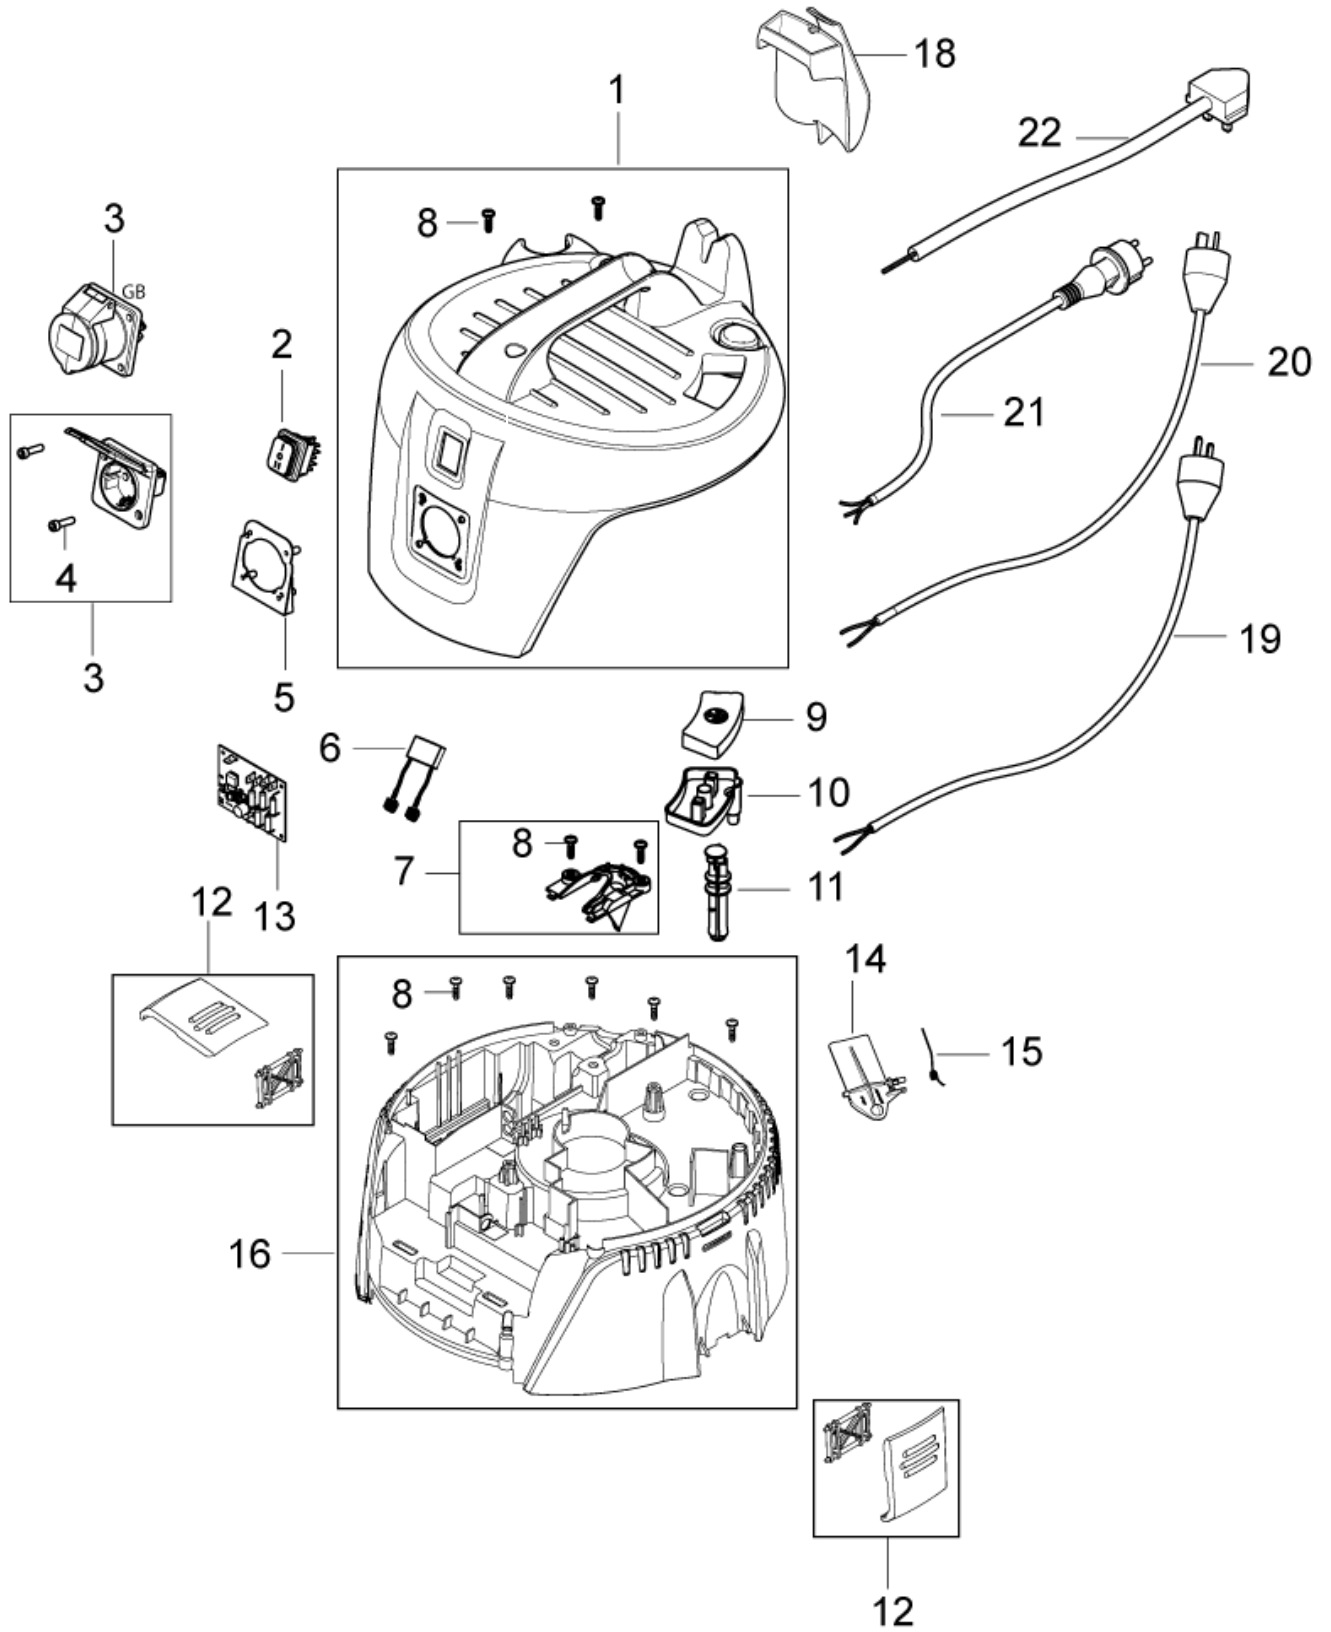

Hood 21-21 PC

AERO 21

02-09-2014

Part List ID
AERO2104

5

Hood 21-21 PC

AERO 21

02-09-2014

Part List ID
AERO2104

6

Pos	Part no.	Qty	Description	
01	107409134	1	AERO 21 HEAD COVER	
02	107409135	1	SWITCH 1-0-TOOL	
03	107400059	1	SOCKET 16A/250V CH	
03	302004034	1	SOCKET 16A/250V EU	
04	302003705	2	SCREW EJOT DELTA PT35X18WN5451	
05	302002052	1	PLUG SOCKET PLATE	
06	107404542	1	ANTI-INTEFERENCE CAPACITOR SET	
07	107409125	1	CABLE OUTLET	
08	302003704	9	SCREW EJOT DELTA PT50X18WN5451	
09	107409126	1	PC-BUTTON	
10	107409127	1	PC DRAIN HOUSING	
11	107409128	1	PC ROD BASIC	
12	107409130	2	CLAMP	
13	107409188	1	PCBA CHAMELEON 21 EA 230V	
13	107409189	1	PCBA CHAMELEON 21 EA 110V	
14	107409129	1	PC FLAP - KIT	
15	909100083	1	TORSION SPRING D0.9X18X45 INOX	
16	107409149	1	CLAMPING PLATE	
18	107409981	1	HOSE/CABLE HOOK. AERO 21	
19	61130	1	POWERCORD H05VV-F 3G1.5X5.7M C	EU
20	302000455	1	POWER CORD SJTW-A AWG18/2X8.25	US
21	61132	1	POWERCORD H05VV-F 3G1.0X5.7 SN	CH
22	61129	1	POWER CORD H05VV-F3G1.5X5	GB (230V)