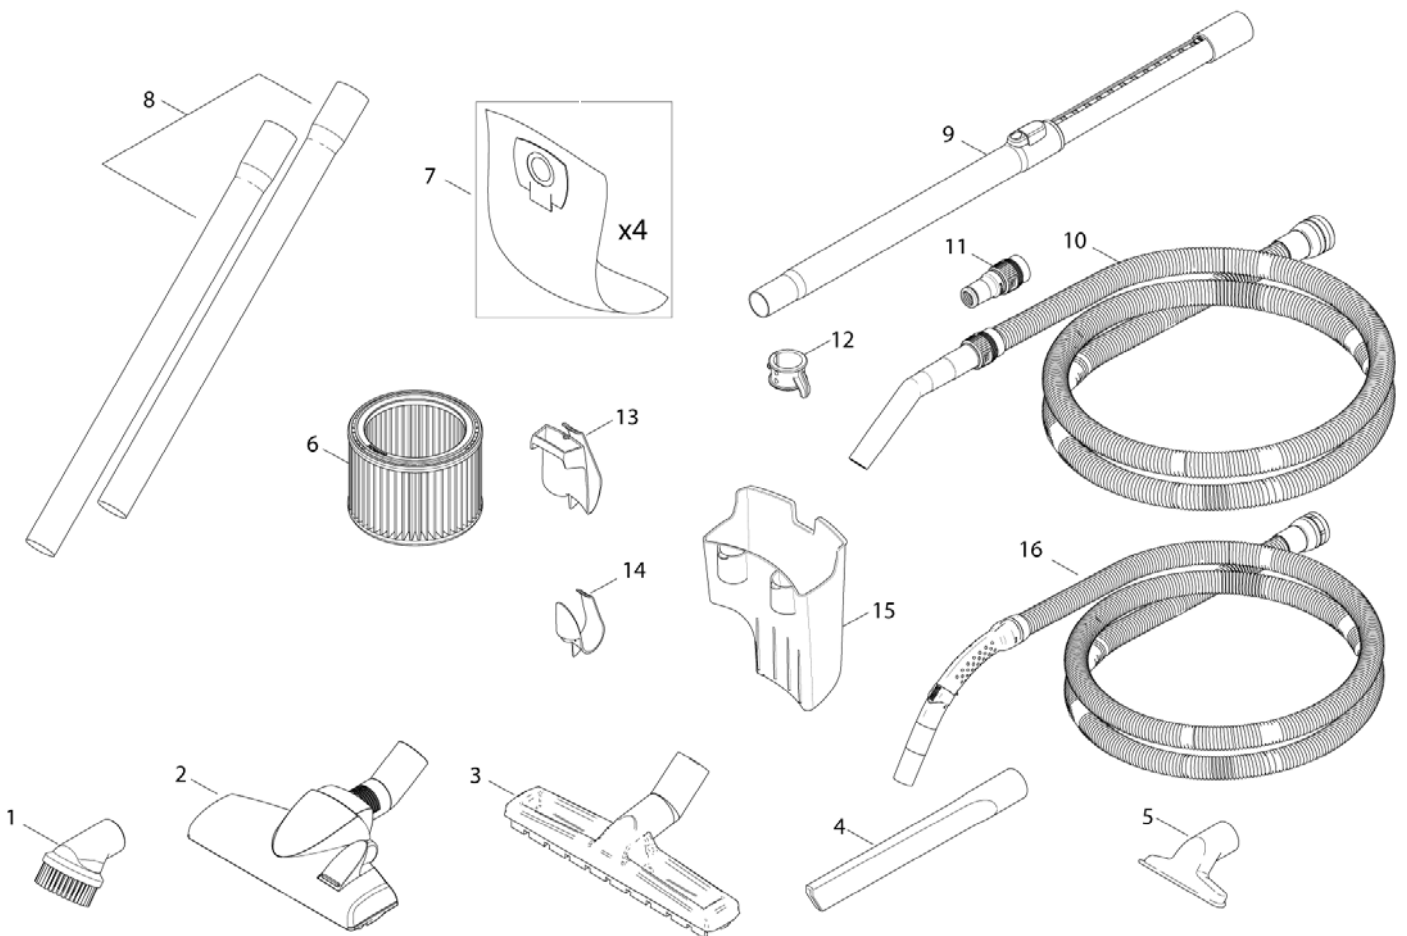

Accessories

AERO 21

02-09-2014

Part List ID
AERO2112

13

Accessories

AERO 21

02-09-2014

Part List ID
AERO2112

14

Pos	Part no.	Qty	Description
00	107412600	1	BOX AERO 26 X10
00	107412601	1	BOX AERO 21 10X
00	107412602	1	BOX AERO 31 10X
01	302002509	1	SUCTION BRUSH D36 BLACK
02	302002365	1	SOIL NOZZLE SWITCHABLE
03	107402706	1	FLOOR NOZZLE D36 W/D -KIT
03	107407310	1	FLOOR NOZZLE D32 RUBBER STRIP
03	107407311	1	FLOOR NOZZLE D32 BRUSH
04	29541	1	CREVICE NOZZLE D36X200
05	14295	1	UNIVERSAL NOZZLE D36X115
06	302000490	1	FILTER ELEMENT Ø185X140 PET M-CLASS
07	302002404	1	Filter Bag set Aero
08	107400032	1	EXTENSION TUBE D36 2X500MM ALU
08	302000529	1	EXTEN TUBE D36 2X505MM ST/CR
08	40696	1	EXTENSION TUBE D36 2X515MM PLASTIC
09	107402654	1	TELESCOPIC TUBE D36 575-930MM CR-ST
09	107402705	1	TELESCOPIC TUBE PLAST.-KIT
10	107409976	1	UNIV HOSE WITH HAND TUBE D32X3500 CPL.
11	107409977	1	TOOL ADAPTER WITH SUCTION REGULATION D32
12	107409978	1	TELESCOPIC TUBE HOLDER KIT D32
12	107409979	1	TUBE HOLDER KIT D36
13	107409981	1	HOSE/CABLE HOOK. AERO 21
15	107409980	1	TOOL BOX. AERO 26/31
16	107405599	1	SUCTION HOSE D32X2500 CPL.
16	107405600	1	SUCTION HOSE D32x1900 CPL.
16	107406115	1	SUCTION HOSE D32X3500 CPL.