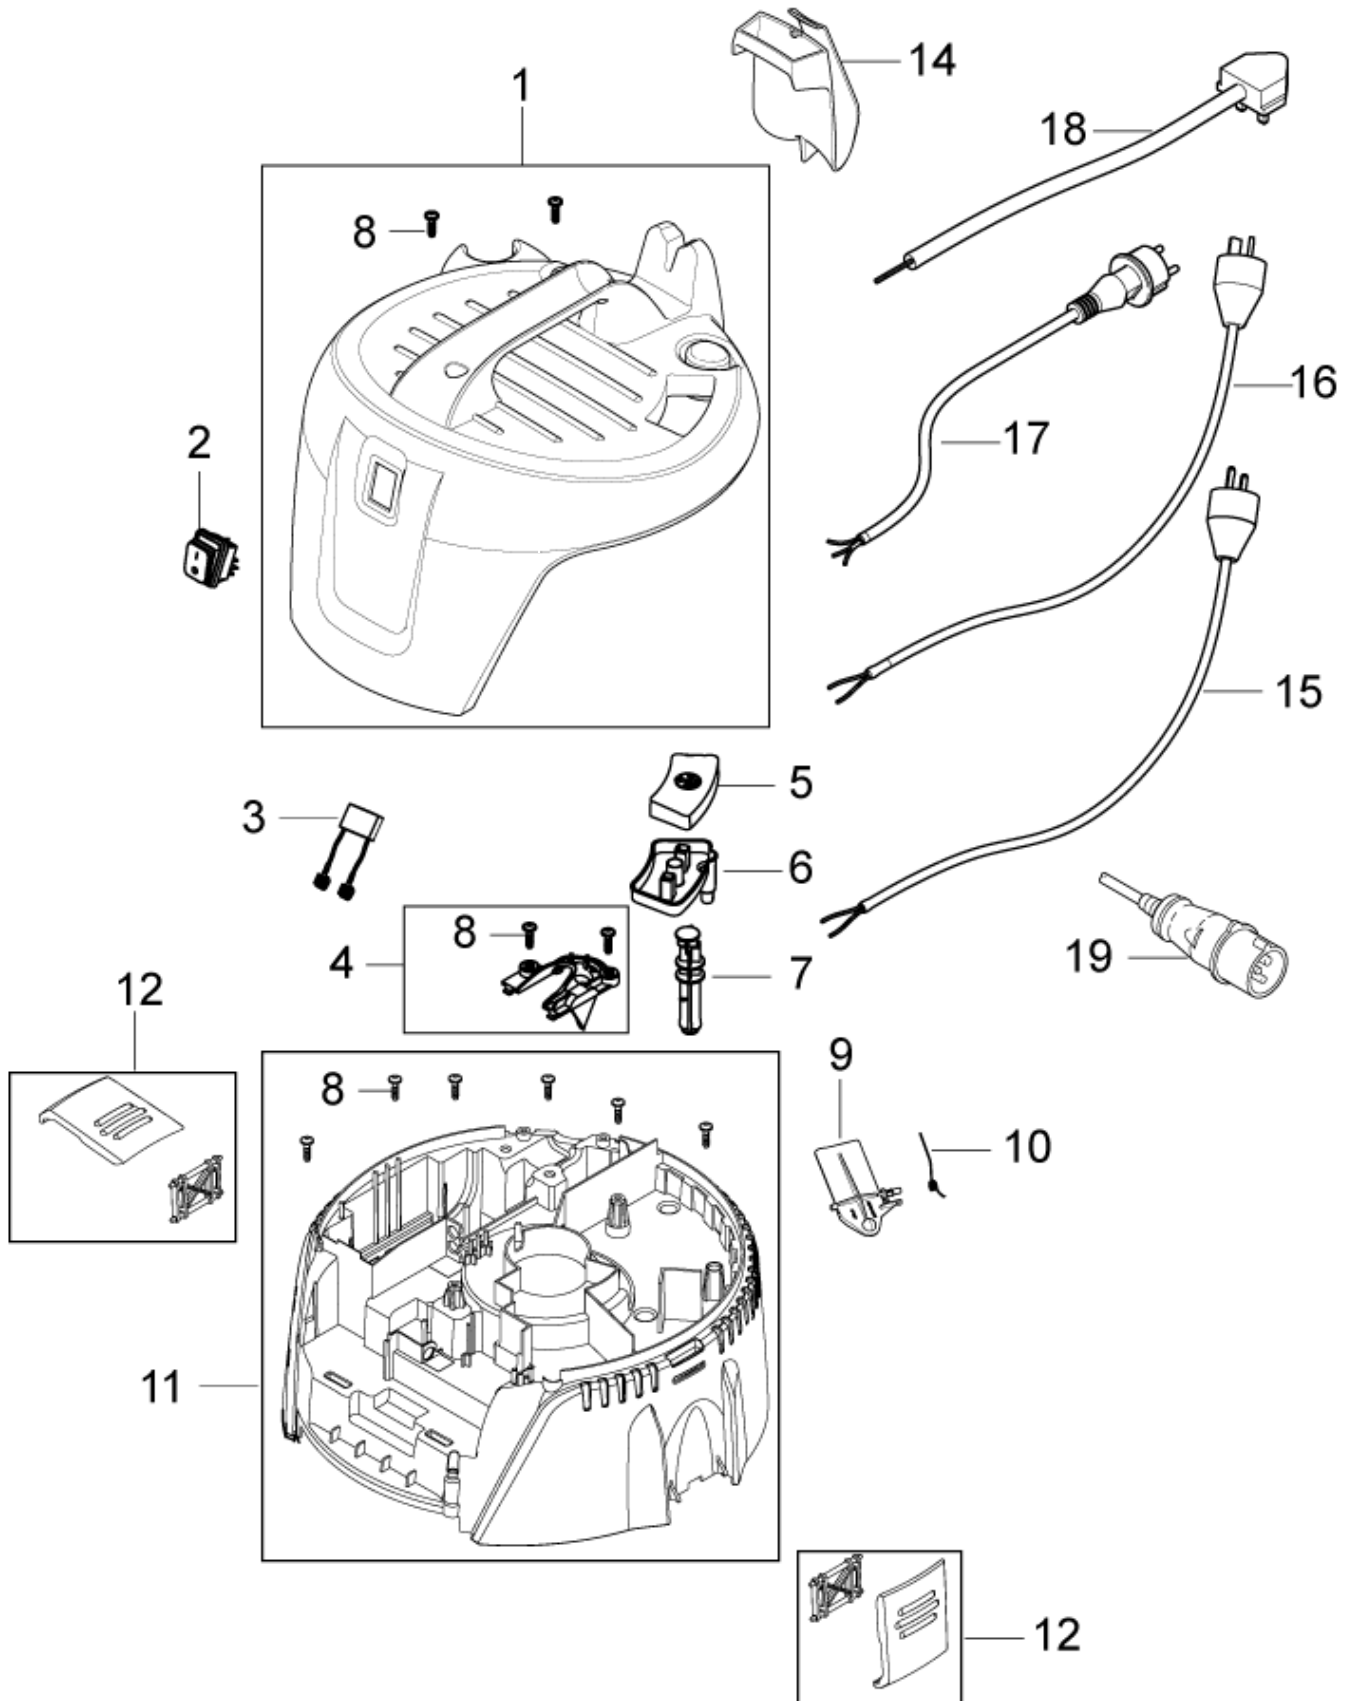

Table of Contents

AERO 21

Hood 21-01 PC	3
Hood 21-21 PC	5
Motor and filter	7
Container 20L plast	9
Container 20L INOX	11
Accessories	13
Recommended Spare Parts	15

Hood 21-01 PC

AERO 21

02-09-2014

Part List ID
AERO2102

3

Hood 21-01 PC

AERO 21

02-09-2014

Part List ID
AERO2102

4

Pos	Part no.	Qty	Description	
01	107409124	1	HEAD COVER BASIC	
02	107404540	1	SWITCH 0-1 DOUBLE POLE SET	
03	107404542	1	ANTI-INTEFERENCE CAPACITOR SET	
04	107409125	1	CABLE OUTLET	
05	107409126	1	PC-BUTTON	
06	107409127	1	PC DRAIN HOUSING	
07	107409128	1	PC ROD BASIC	
08	302003704	9	SCREW EJOT DELTA PT50X18WN5451	
09	107409129	1	PC FLAP - KIT	
10	909100083	1	TORSION SPRING D0.9X18X45 INOX	
11	107409149	1	CLAMPING PLATE	
12	107409130	2	CLAMP	
14	107409981	1	HOSE/CABLE HOOK. AERO 21	
15	302002394	1	POWERCORD H05VV-F 2X0.75X5.7M	EU
16	107410819	1	POWER CORD JP	JP
16	302000455	1	POWER CORD SJTW-A AWG18/2X8.25	US
17	302000452	1	POWER CORD H05RR-F 2X0.75X8.25 M	CH
18	60904	1	POWER CORD H05VV-F 2X0.75X5.7M	UK (230V 50Hz)
19	60282	1	POWER CORD H07BQ-F 2X1.5 SQUAR	UK (110V 50Hz)

Part List ID
AERO2104

6

Pos	Part no.	Qty	Description	
01	107409134	1	AERO 21 HEAD COVER	
02	107409135	1	SWITCH 1-0-TOOL	
03	107400059	1	SOCKET 16A/250V CH	
03	302004034	1	SOCKET 16A/250V EU	
04	302003705	2	SCREW EJOT DELTA PT35X18WN5451	
05	302002052	1	PLUG SOCKET PLATE	
06	107404542	1	ANTI-INTEFERENCE CAPACITOR SET	
07	107409125	1	CABLE OUTLET	
08	302003704	9	SCREW EJOT DELTA PT50X18WN5451	
09	107409126	1	PC-BUTTON	
10	107409127	1	PC DRAIN HOUSING	
11	107409128	1	PC ROD BASIC	
12	107409130	2	CLAMP	
13	107409188	1	PCBA CHAMELEON 21 EA 230V	
13	107409189	1	PCBA CHAMELEON 21 EA 110V	
14	107409129	1	PC FLAP - KIT	
15	909100083	1	TORSION SPRING D0.9X18X45 INOX	
16	107409149	1	CLAMPING PLATE	
18	107409981	1	HOSE/CABLE HOOK. AERO 21	
19	61130	1	POWERCORD H05VV-F 3G1.5X5.7M C	EU
20	302000455	1	POWER CORD SJTW-A AWG18/2X8.25	US
21	61132	1	POWERCORD H05VV-F 3G1.0X5.7 SN	CH
22	61129	1	POWER CORD H05VV-F3G1.5X5	GB (230V)